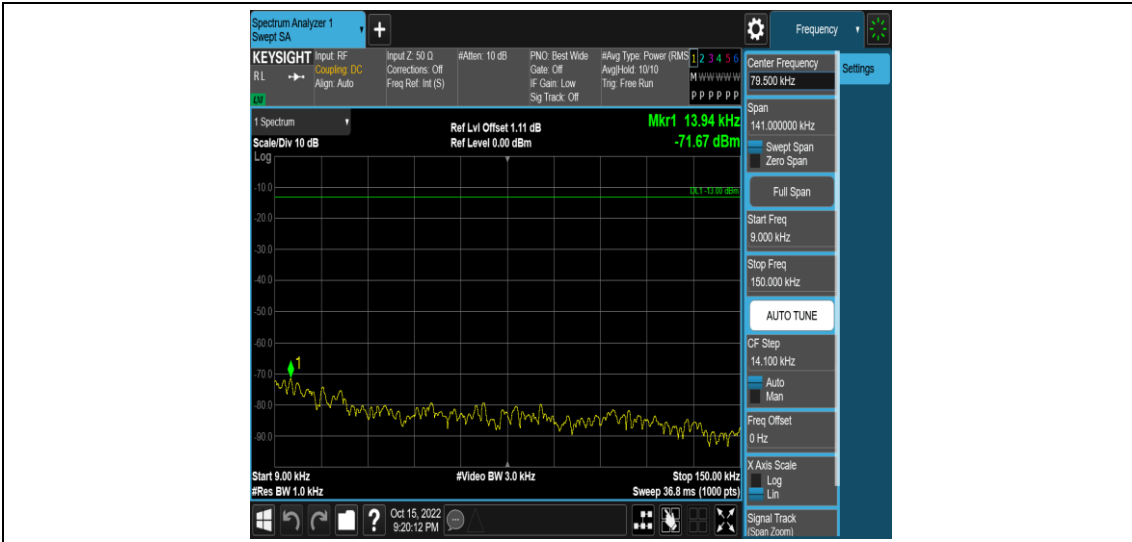

Band66-15MHz-16QAM-132322-1RB#0-Range3:30~1000MHz

Band66-15MHz-16QAM-132322-1RB#0-Range4:1000~10000MHz

Band66-15MHz-16QAM-132597-1RB#0-Range1:0.009~0.15MHz

Band66-15MHz-16QAM-132597-1RB#0-Range2:0.15~30MHz