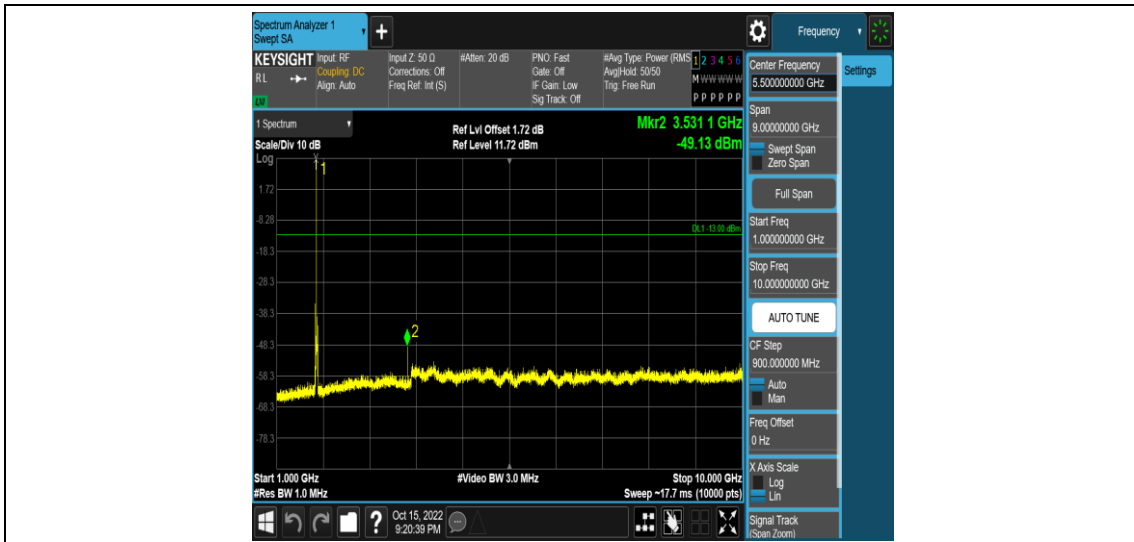

Band66-15MHz-16QAM-132597-1RB#0-Range4:1000~10000MHz