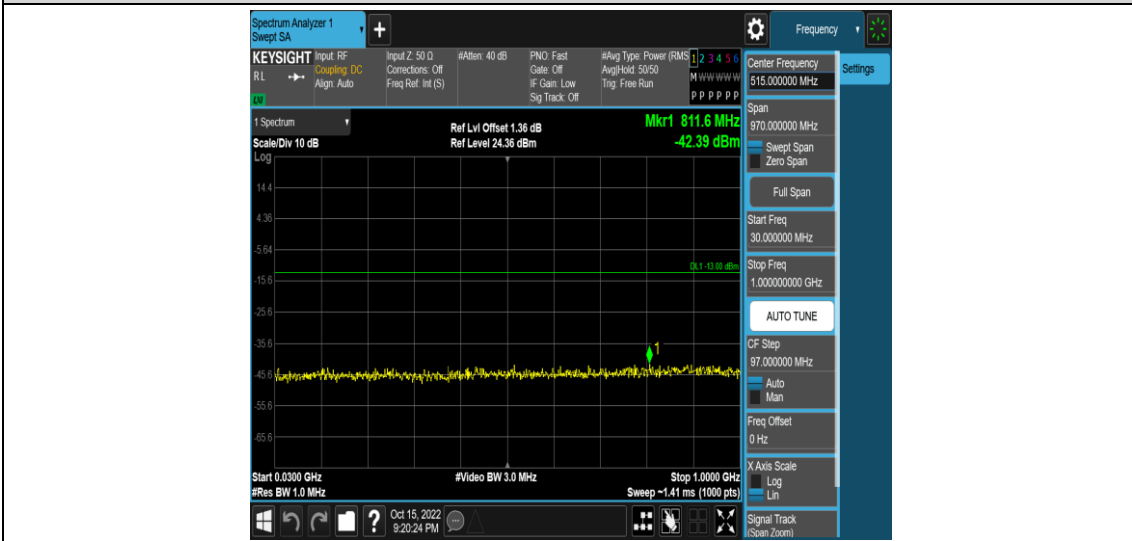

Band66-15MHz-16QAM-132597-1RB#0-Range3:30~1000MHz