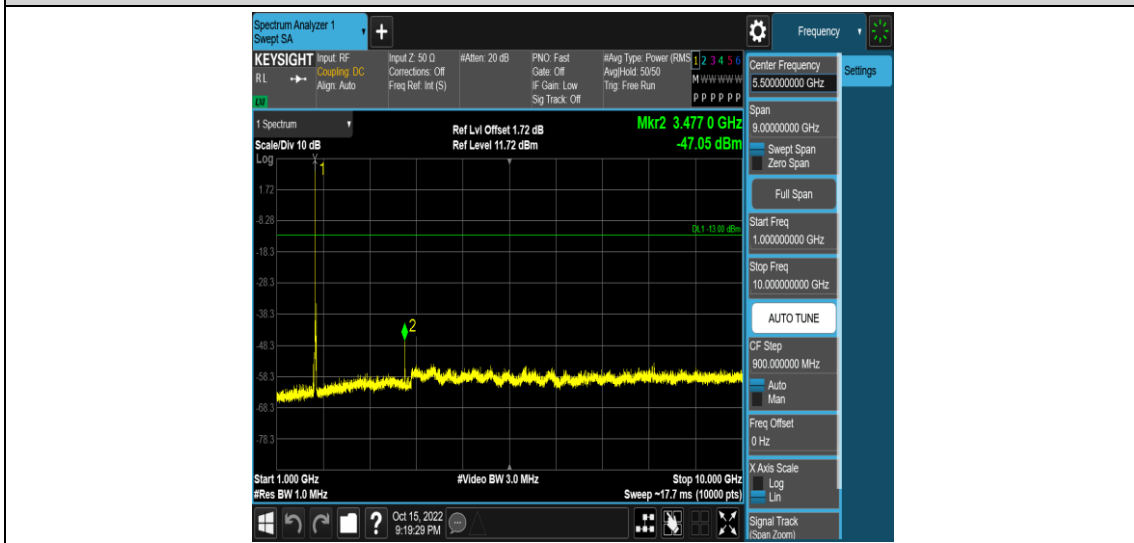

Band66-15MHz-16QAM-132322-1RB#0-Range3:30~1000MHz

Band66-15MHz-16QAM-132322-1RB#0-Range4:1000~10000MHz

Band66-15MHz-16QAM-132597-1RB#0-Range1:0.009~0.15MHz

Band66-15MHz-16QAM-132597-1RB#0-Range2:0.15~30MHz