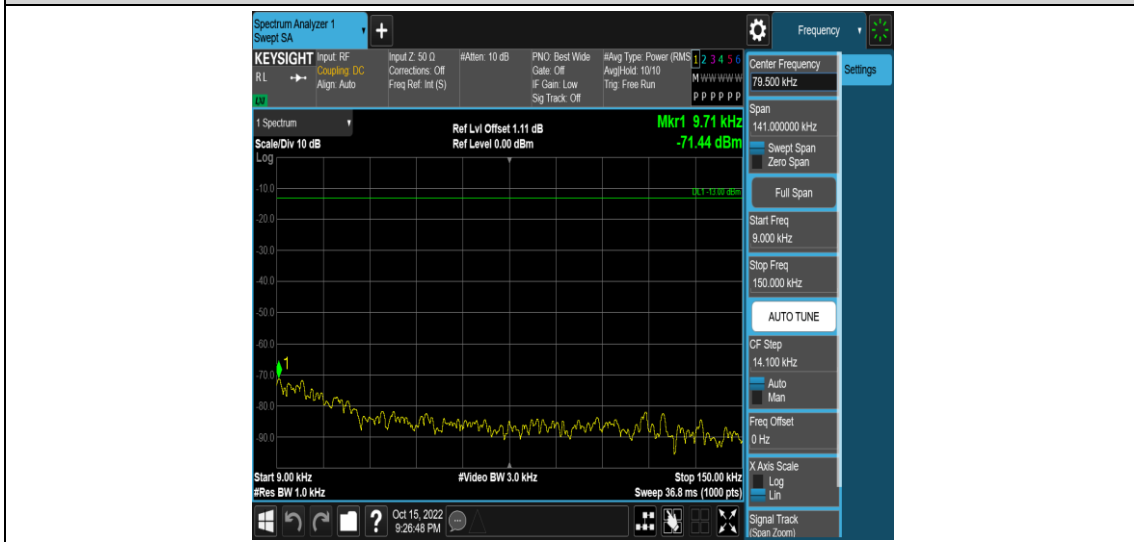

Band66-20MHz-QPSK-132072-1RB#0-Range1:0.009~0.15MHz