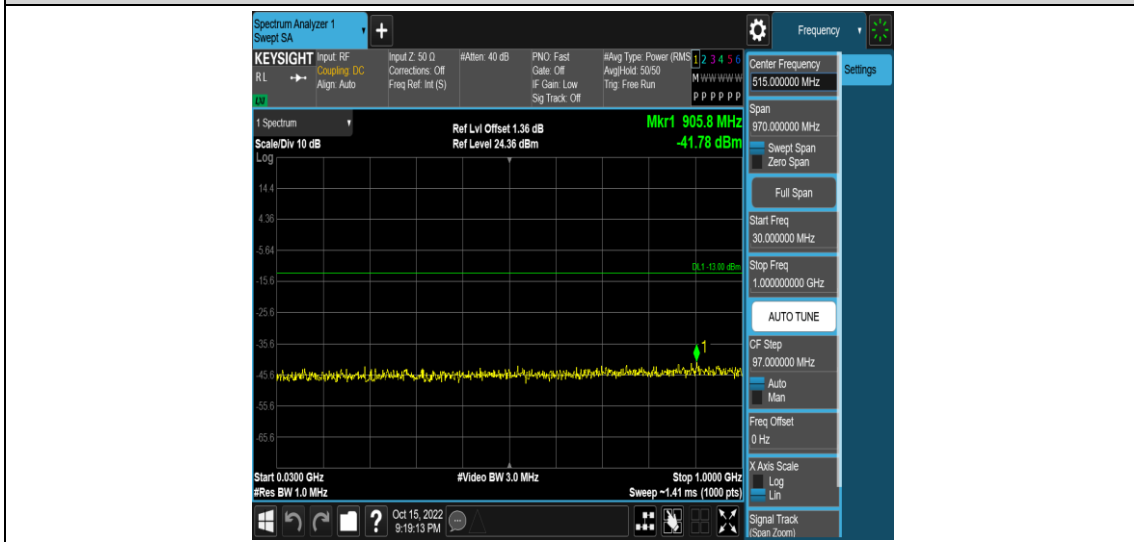

Band66-15MHz-16QAM-132322-1RB#0-Range3:30~1000MHz

Band66-15MHz-16QAM-132322-1RB#0-Range4:1000~10000MHz

Band66-15MHz-16QAM-132597-1RB#0-Range1:0.009~0.15MHz

Band66-15MHz-16QAM-132597-1RB#0-Range2:0.15~30MHz