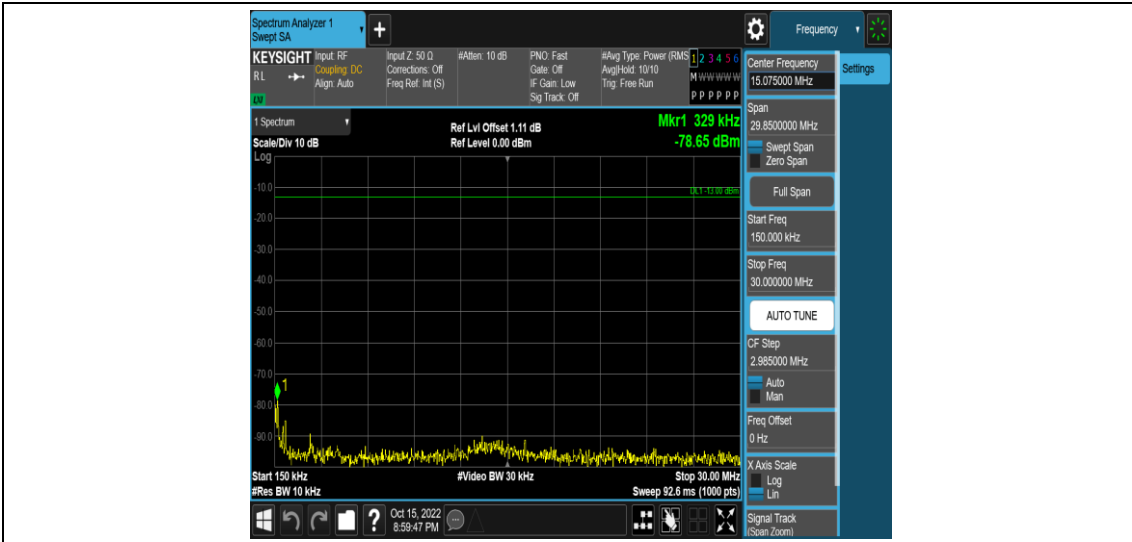

Band66-5MHz-QPSK-132647-1RB#0-Range4:1000~10000MHz

Band66-5MHz-16QAM-131997-1RB#0-Range1:0.009~0.15MHz

Band66-5MHz-16QAM-131997-1RB#0-Range2:0.15~30MHz

Band66-5MHz-16QAM-131997-1RB#0-Range3:30~1000MHz

Band66-5MHz-16QAM-131997-1RB#0-Range4:1000~10000MHz

Band66-5MHz-16QAM-132322-1RB#0-Range1:0.009~0.15MHz

Band66-5MHz-16QAM-132322-1RB#0-Range2:0.15~30MHz

Band66-5MHz-16QAM-132322-1RB#0-Range3:30~1000MHz

Band66-5MHz-16QAM-132322-1RB#0-Range4:1000~10000MHz

Band66-5MHz-16QAM-132647-1RB#0-Range1:0.009~0.15MHz