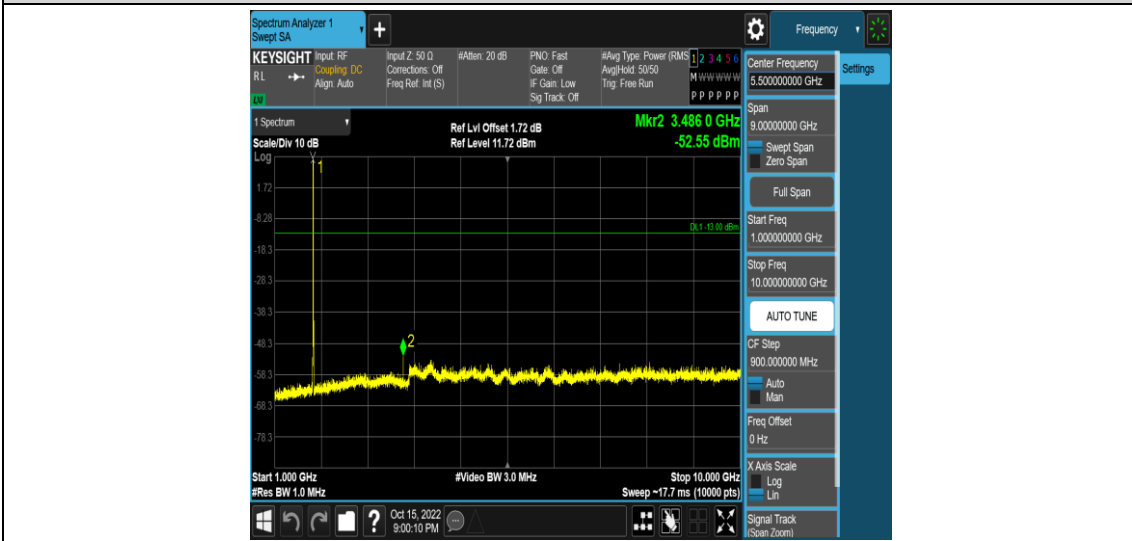

Band66-5MHz-16QAM-132322-1RB#0-Range1:0.009~0.15MHz

Band66-5MHz-16QAM-132322-1RB#0-Range2:0.15~30MHz

Band66-5MHz-16QAM-132322-1RB#0-Range3:30~1000MHz

Band66-5MHz-16QAM-132322-1RB#0-Range4:1000~10000MHz

Band66-5MHz-16QAM-132647-1RB#0-Range1:0.009~0.15MHz