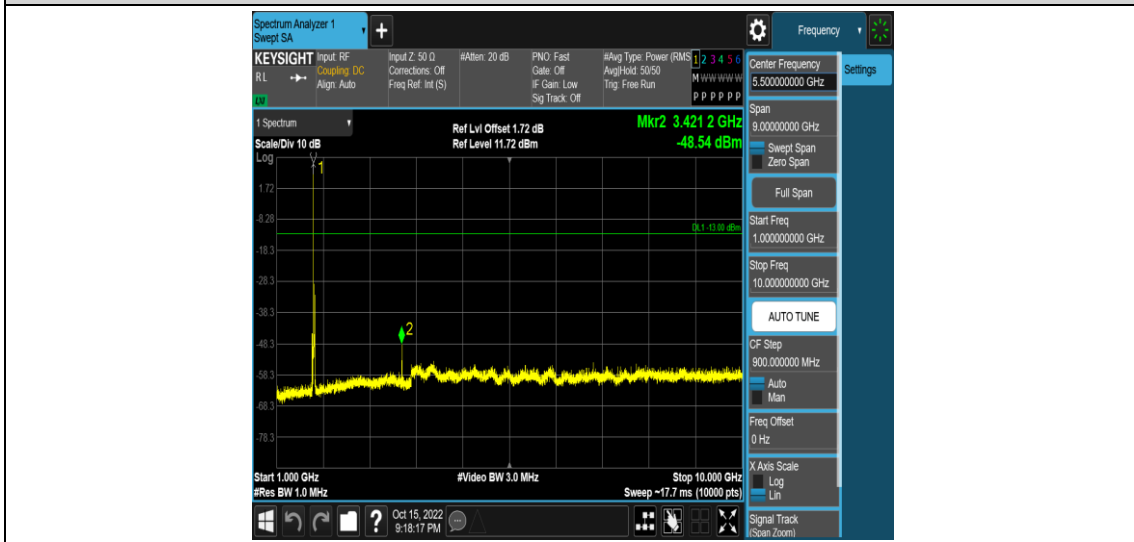

Band66-15MHz-16QAM-132047-1RB#0-Range4:1000~10000MHz

Band66-15MHz-16QAM-132322-1RB#0-Range1:0.009~0.15MHz