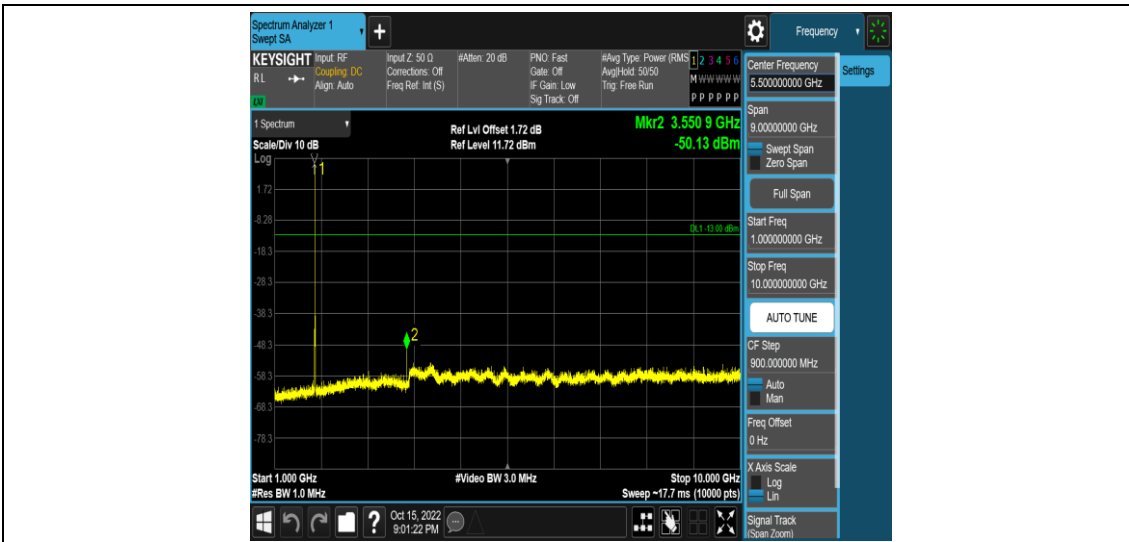

Band66-5MHz-16QAM-132647-1RB#0-Range4:1000~10000MHz

Band66-10MHz-QPSK-132022-1RB#0-Range1:0.009~0.15MHz