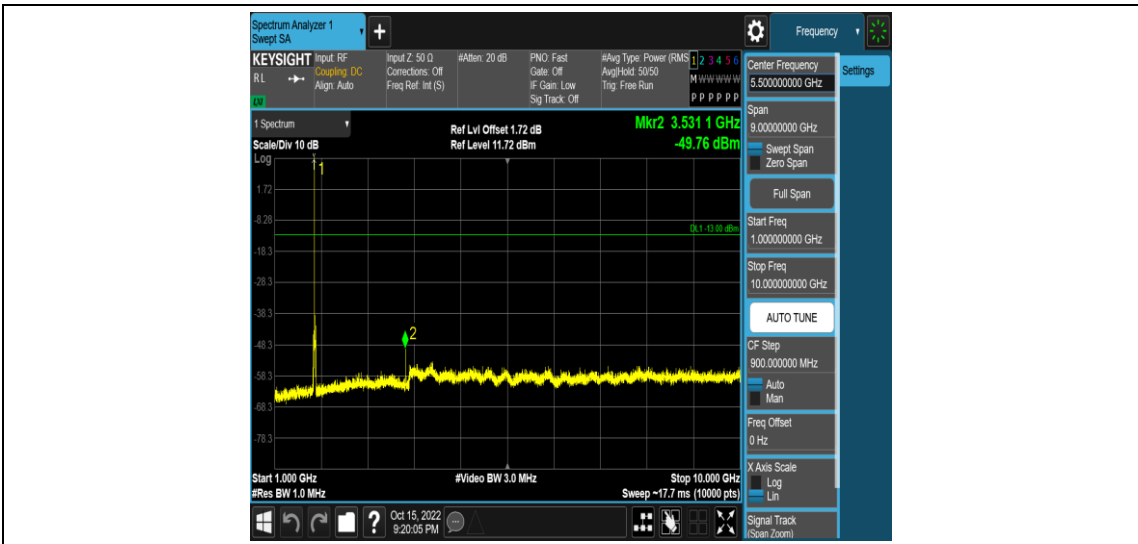

Band66-15MHz-QPSK-132322-1RB#0-Range3:30~1000MHz

Band66-15MHz-QPSK-132322-1RB#0-Range4:1000~10000MHz

Band66-15MHz-QPSK-132597-1RB#0-Range1:0.009~0.15MHz

Band66-15MHz-16QAM-132047-1RB#0-Range1:0.009~0.15MHz