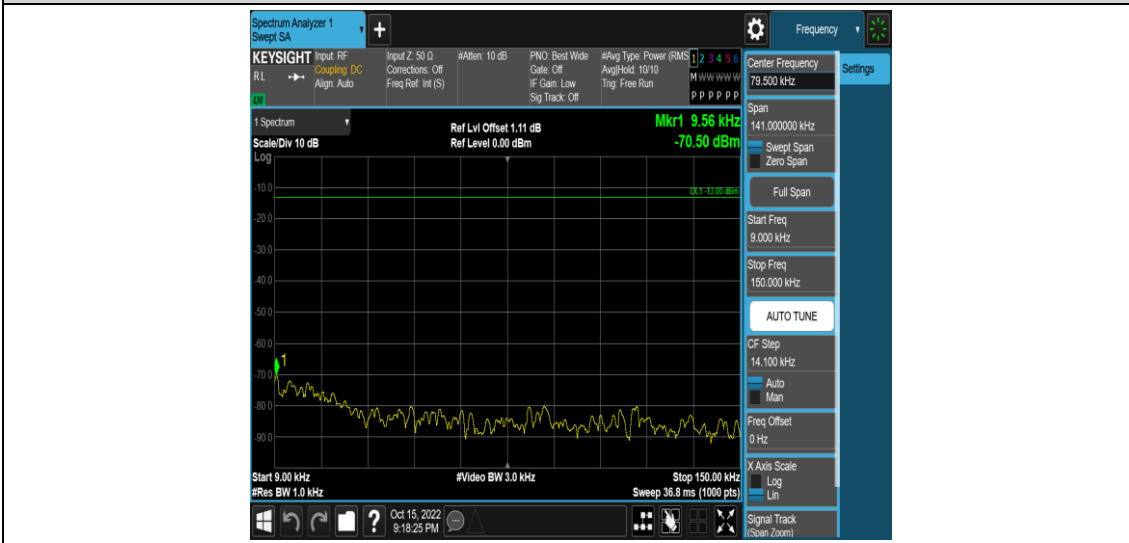

Band66-15MHz-QPSK-132047-1RB#0-Range2:0.15~30MHz

Band66-15MHz-QPSK-132047-1RB#0-Range3:30~1000MHz

Band66-15MHz-QPSK-132047-1RB#0-Range4: 1000~10000MHz

Band66-15MHz-QPSK-132322-1RB#0-Range1:0.009~0.15MHz

Band66-15MHz-QPSK-132322-1RB#0-Range2:0.15~30MHz