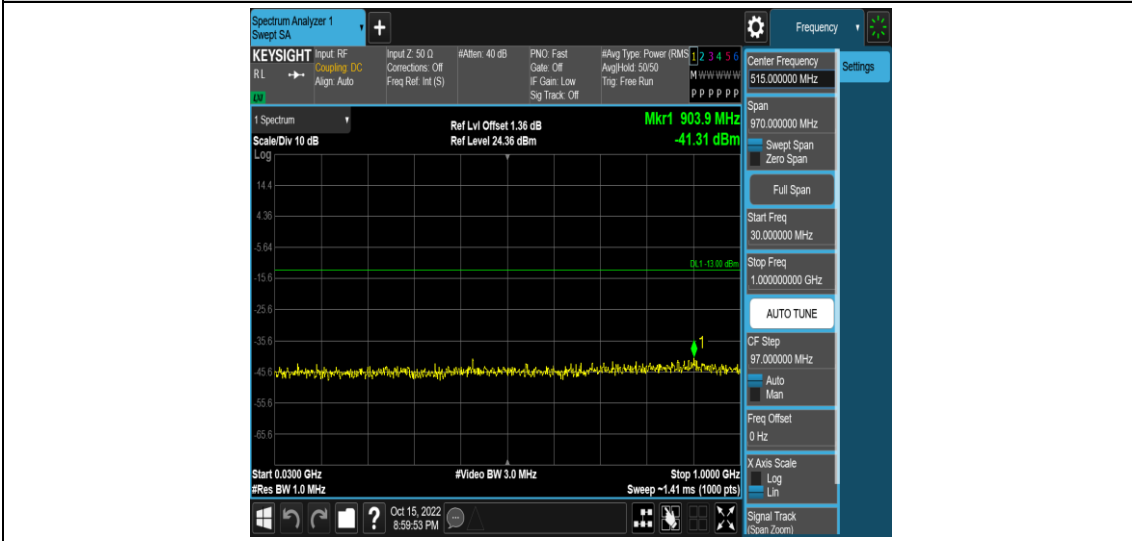

Band66-5MHz-16QAM-132322-1RB#0-Range3:30~1000MHz

Band66-5MHz-16QAM-132322-1RB#0-Range4:1000~10000MHz