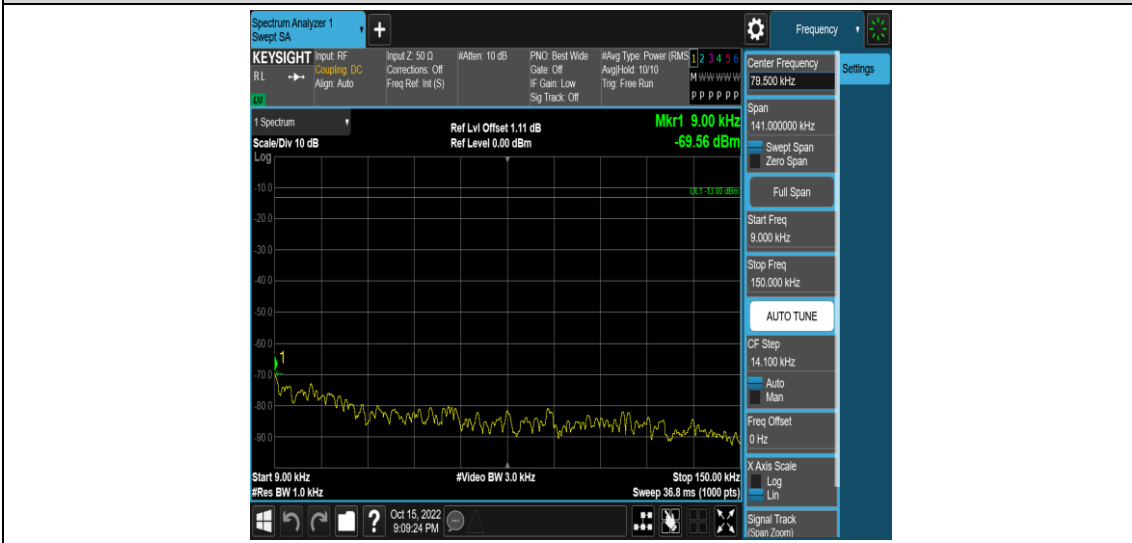

Band66-10MHz-16QAM-132322-1RB#0-Range1:0.009~0.15MHz

Band66-10MHz-16QAM-132322-1RB#0-Range2:0.15~30MHz