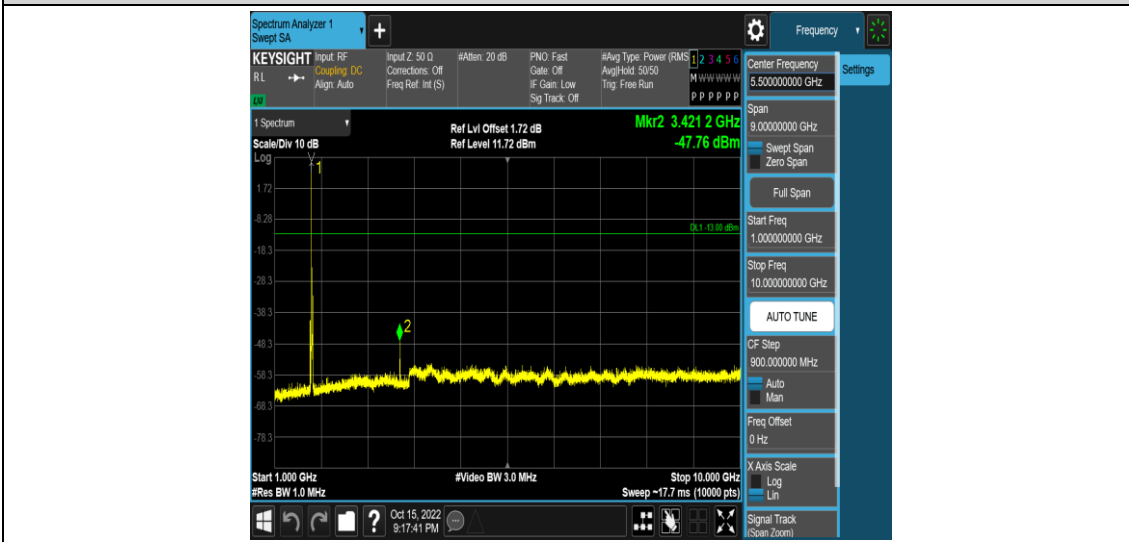

Band66-15MHz-QPSK-132047-1RB#0-Range4: 1000~10000MHz

Band66-15MHz-QPSK-132322-1RB#0-Range1:0.009~0.15MHz