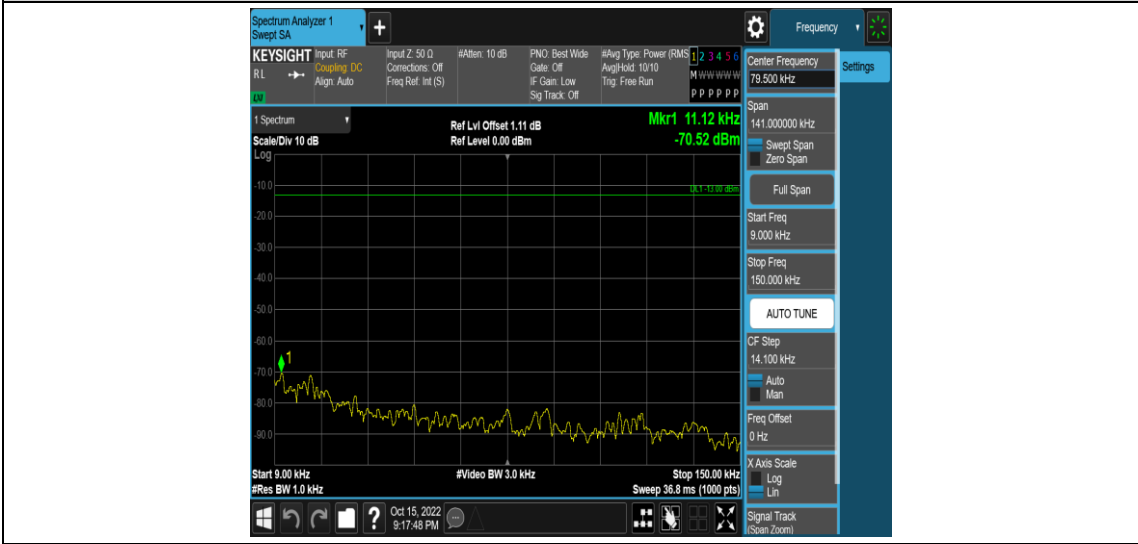

Band66-15MHz-QPSK-132322-1RB#0-Range3:30~1000MHz

Band66-15MHz-QPSK-132322-1RB#0-Range4:1000~10000MHz

Band66-15MHz-QPSK-132597-1RB#0-Range1:0.009~0.15MHz

Band66-15MHz-16QAM-132047-1RB#0-Range1:0.009~0.15MHz