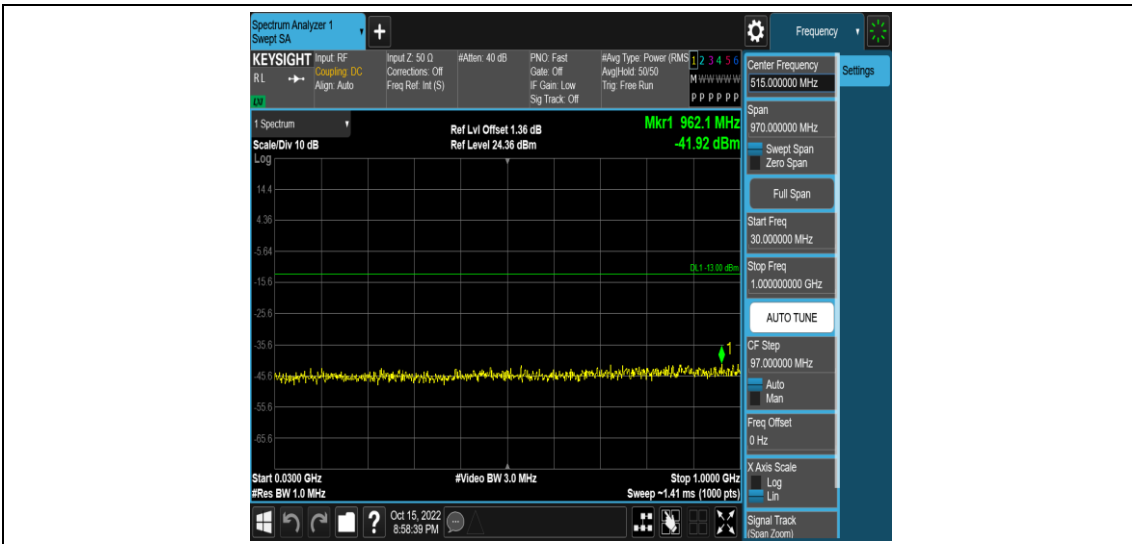

Band66-5MHz-QPSK-132647-1RB#0-Range4:1000~10000MHz

Band66-5MHz-16QAM-131997-1RB#0-Range1:0.009~0.15MHz

Band66-5MHz-16QAM-131997-1RB#0-Range2:0.15~30MHz

Band66-5MHz-16QAM-131997-1RB#0-Range3:30~1000MHz

Band66-5MHz-16QAM-131997-1RB#0-Range4:1000~10000MHz

Band66-5MHz-16QAM-132322-1RB#0-Range1:0.009~0.15MHz

Band66-5MHz-16QAM-132322-1RB#0-Range2:0.15~30MHz

Band66-5MHz-16QAM-132322-1RB#0-Range3:30~1000MHz

Band66-5MHz-16QAM-132322-1RB#0-Range4:1000~10000MHz

Band66-5MHz-16QAM-132647-1RB#0-Range1:0.009~0.15MHz