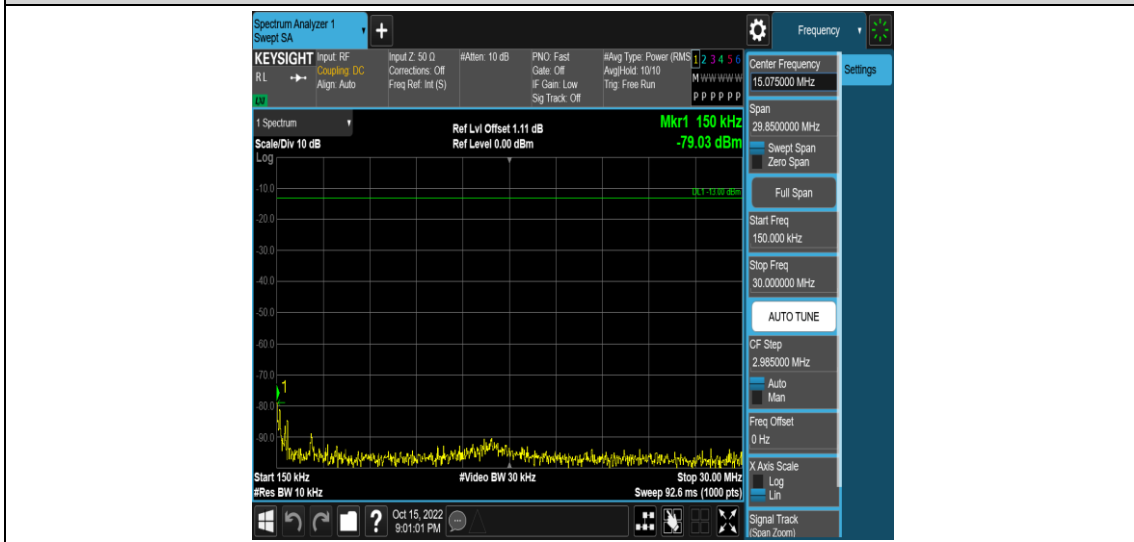

Band66-5MHz-16QAM-132647-1RB#0-Range2:0.15~30MHz

Band66-5MHz-16QAM-132647-1RB#0-Range3:30~1000MHz