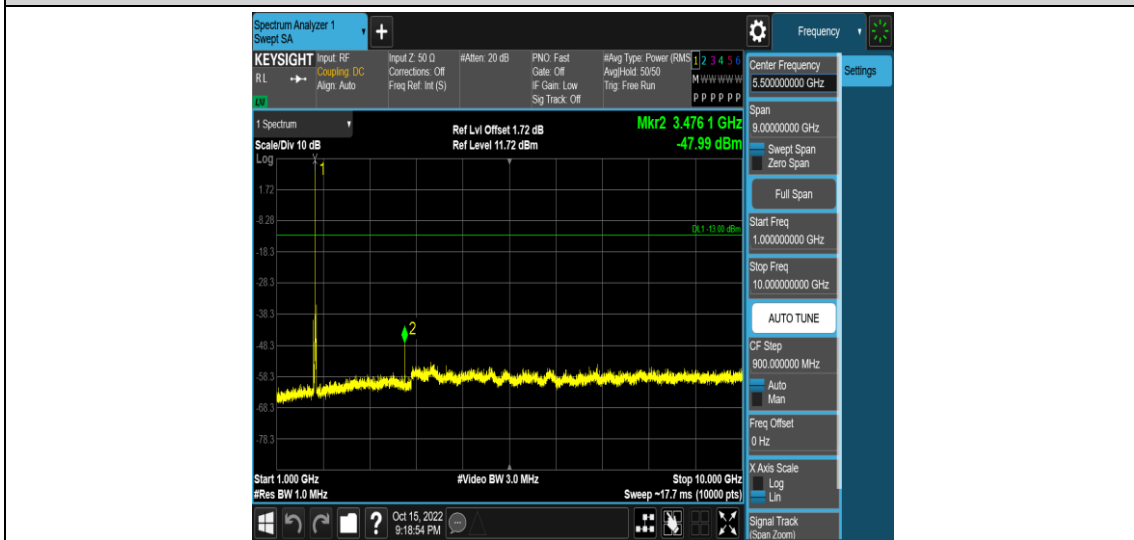

Band66-15MHz-QPSK-132322-1RB#0-Range4:1000~10000MHz

Band66-15MHz-QPSK-132597-1RB#0-Range1:0.009~0.15MHz