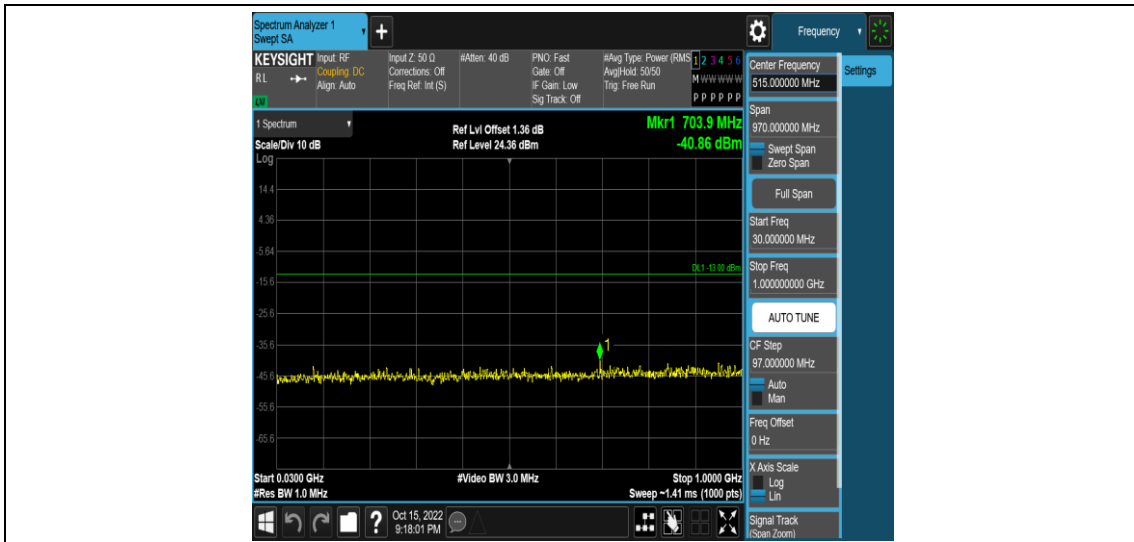

Band66-15MHz-16QAM-132047-1RB#0-Range3:30~1000MHz

Band66-15MHz-16QAM-132047-1RB#0-Range4:1000~10000MHz