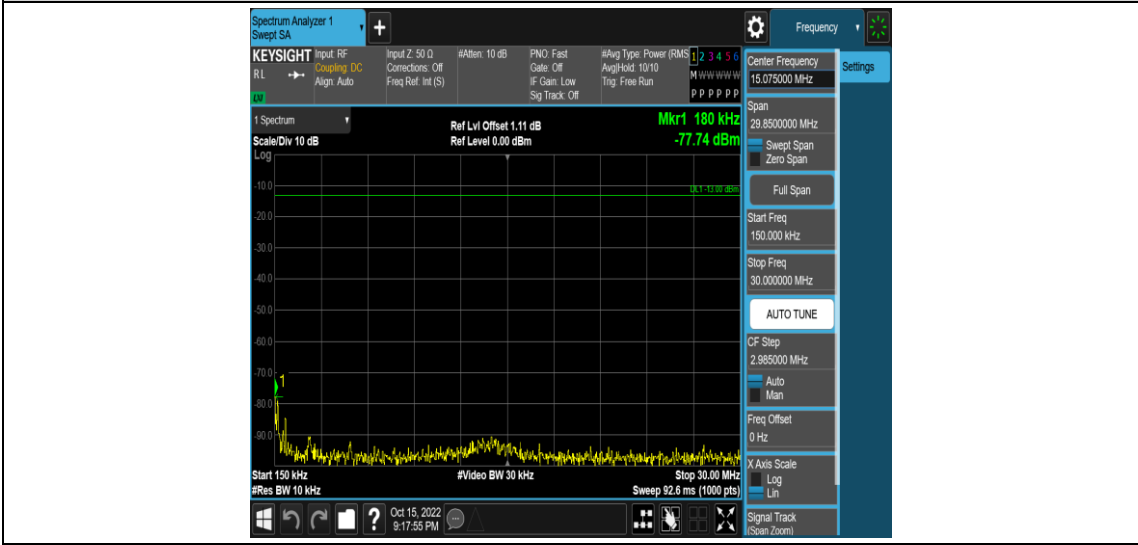

Band66-15MHz-16QAM-132047-1RB#0-Range2:0.15~30MHz

Band66-15MHz-16QAM-132047-1RB#0-Range3:30~1000MHz