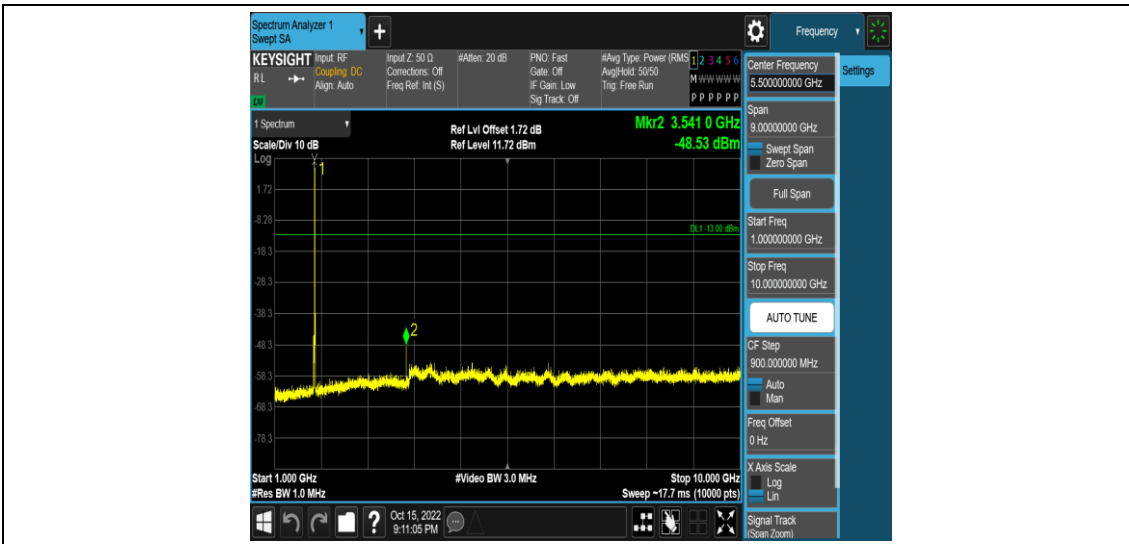

Band66-10MHz-16QAM-132622-1RB#0-Range4:1000~10000MHz

Band66-15MHz-QPSK-132047-1RB#0-Range1:0.009~0.15MHz