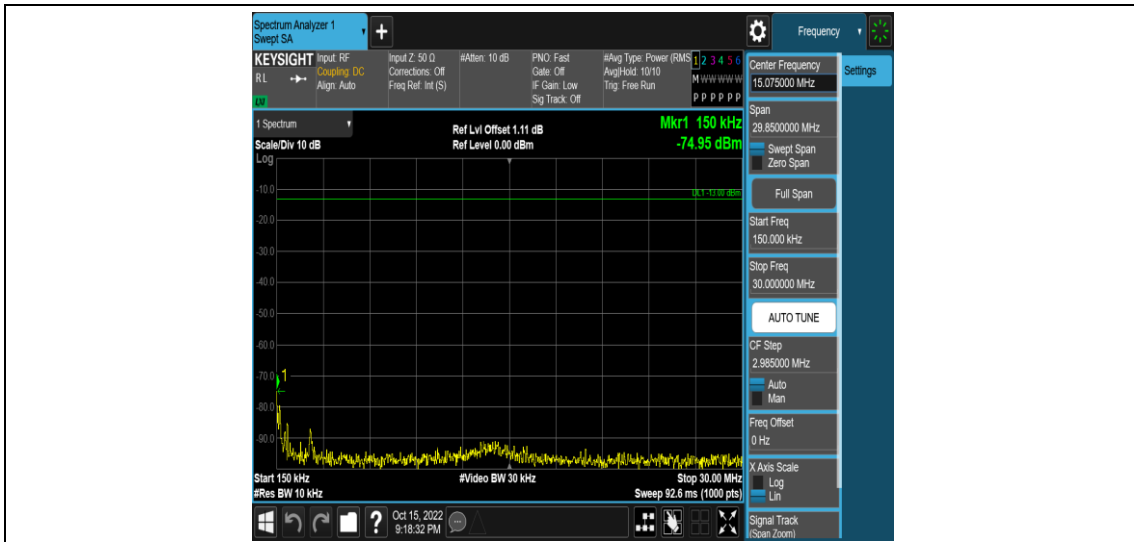

Band66-15MHz-QPSK-132047-1RB#0-Range2:0.15~30MHz

Band66-15MHz-QPSK-132047-1RB#0-Range3:30~1000MHz

Band66-15MHz-QPSK-132047-1RB#0-Range4: 1000~10000MHz

Band66-15MHz-QPSK-132322-1RB#0-Range1:0.009~0.15MHz

Band66-15MHz-QPSK-132322-1RB#0-Range2:0.15~30MHz