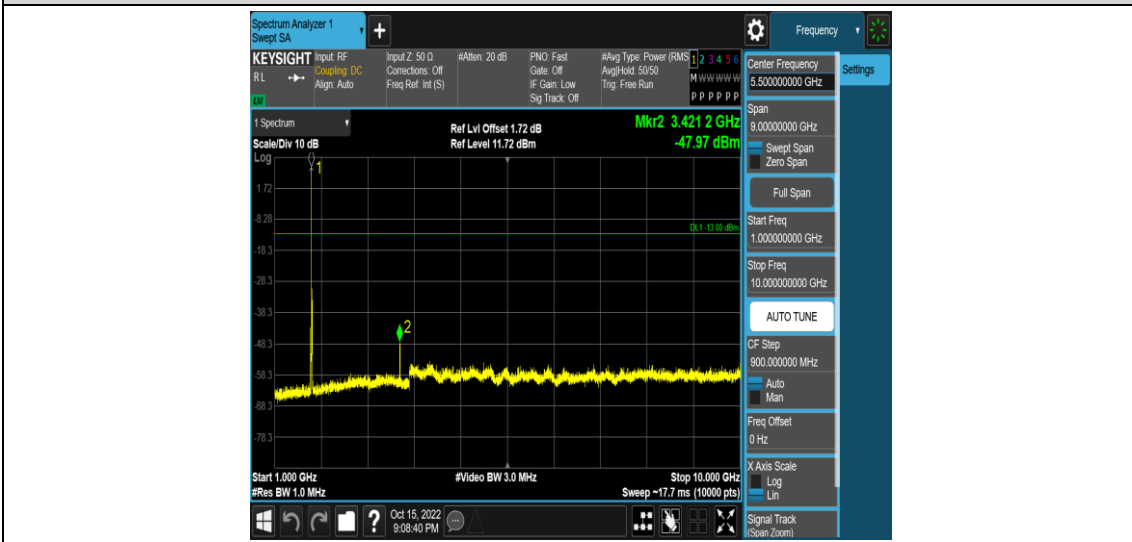

Band66-10MHz-16QAM-132022-1RB#0-Range4:1000~10000MHz

Band66-10MHz-16QAM-132322-1RB#0-Range1:0.009~0.15MHz