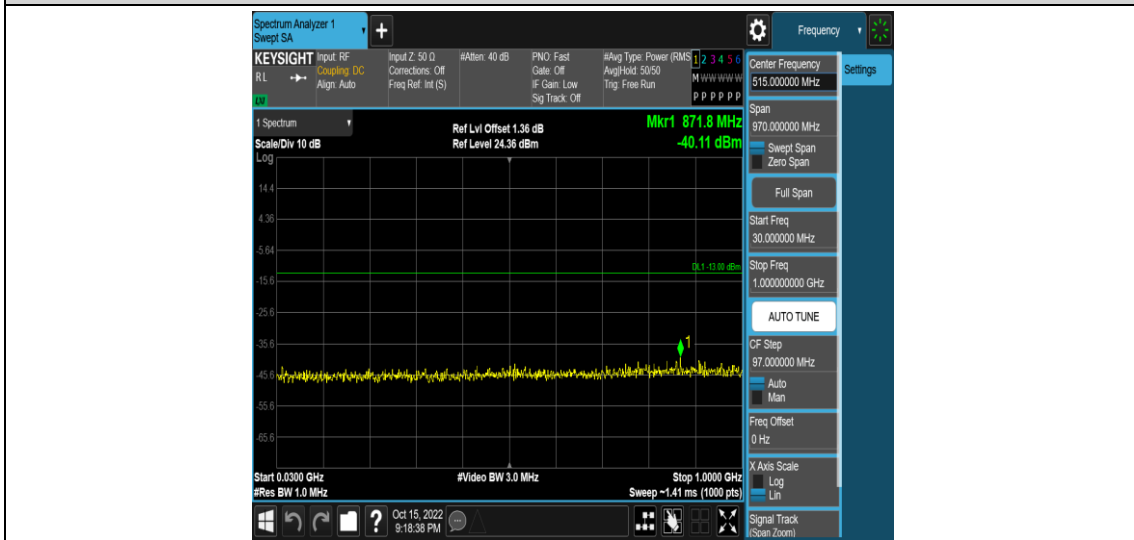

Band66-15MHz-QPSK-132322-1RB#0-Range3:30~1000MHz

Band66-15MHz-QPSK-132322-1RB#0-Range4:1000~10000MHz