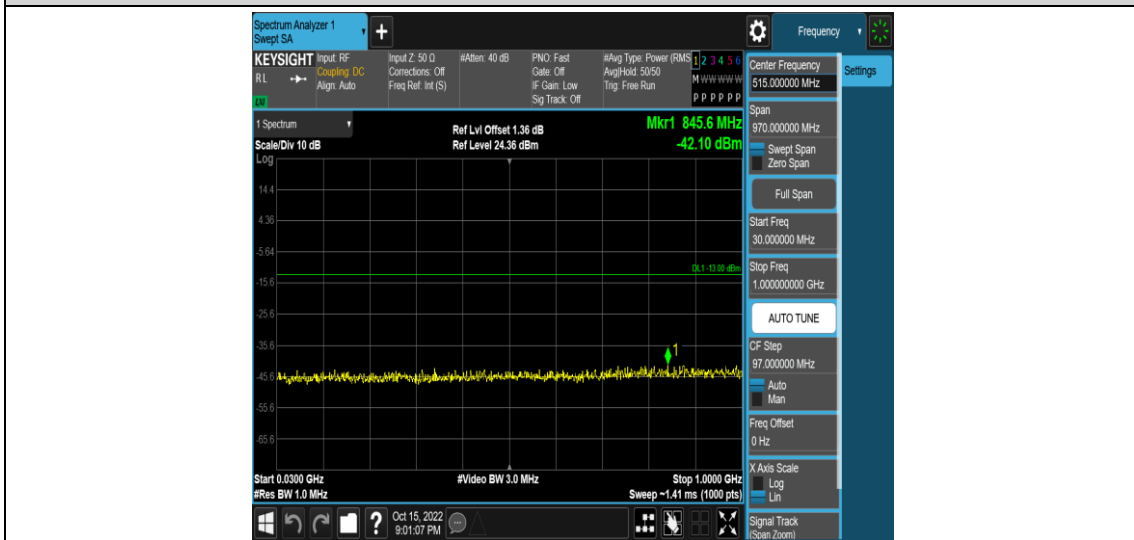

Band66-5MHz-16QAM-132647-1RB#0-Range3:30~1000MHz

Band66-5MHz-16QAM-132647-1RB#0-Range4:1000~10000MHz