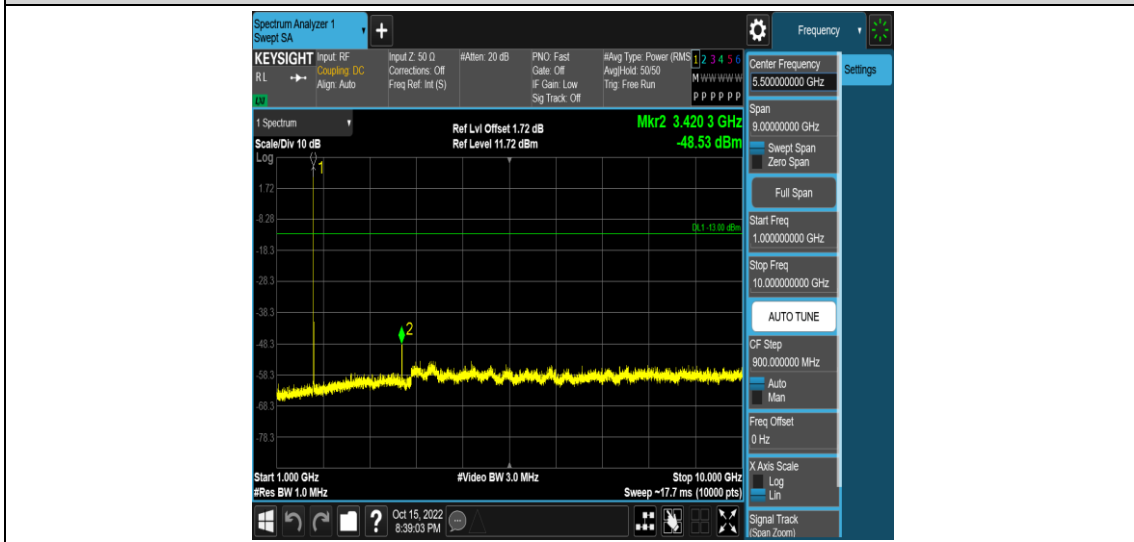

Band66-1.4MHz-16QAM-131979-1RB#0-Range4:1000~10000MHz