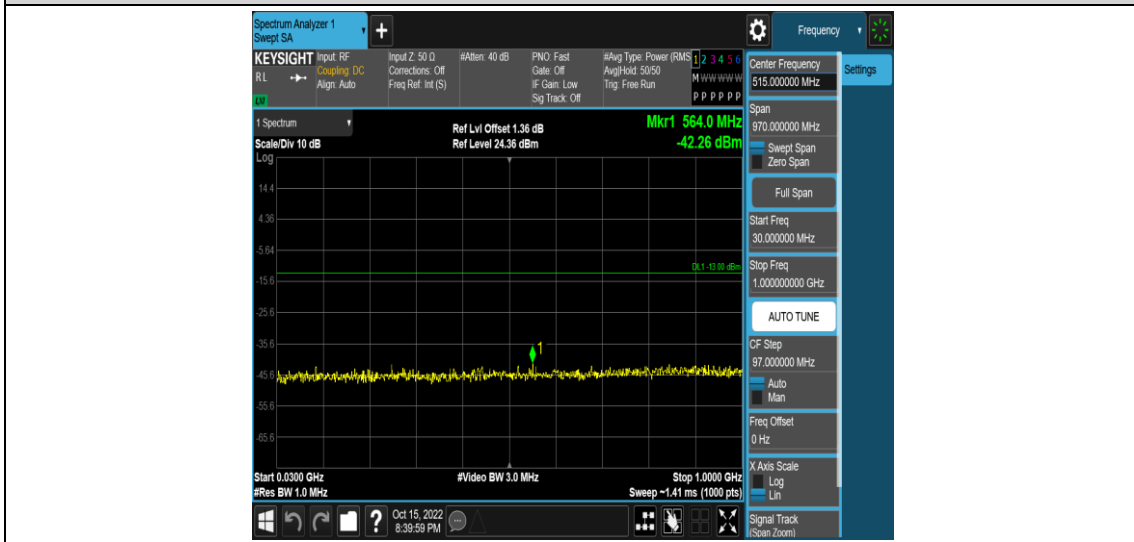

Band66-1.4MHz-16QAM-131979-1RB#0-Range4:1000~10000MHz

Band66-1.4MHz-16QAM-132322-1RB#0-Range1:0.009~0.15MHz

Band66-1.4MHz-16QAM-132322-1RB#0-Range2:0.15~30MHz

Band66-1.4MHz-16QAM-132322-1RB#0-Range3:30~1000MHz