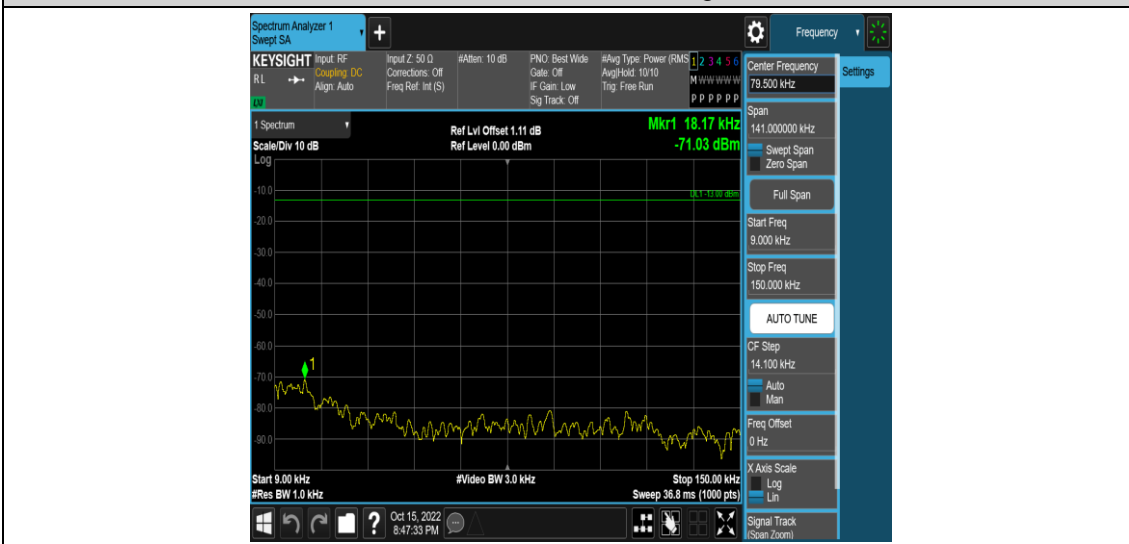

Band66-3MHz-QPSK-131987-1RB#0-Range1:0.009~0.15MHz