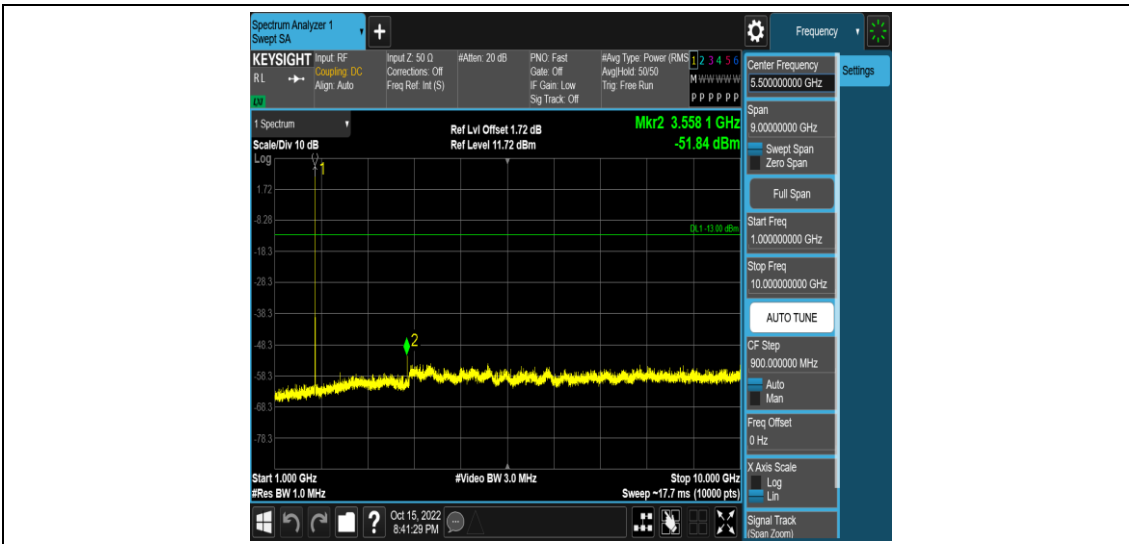

Band66-1.4MHz-16QAM-132665-1RB#0-Range4:1000~10000MHz