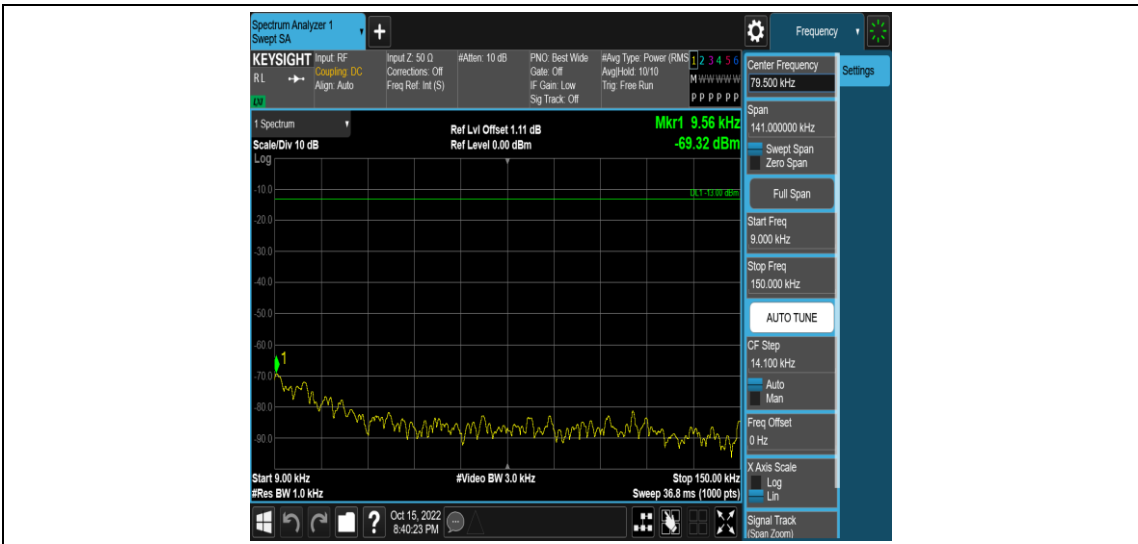

Band66-1.4MHz-QPSK-132665-1RB#0-Range1:0.009~0.15MHz