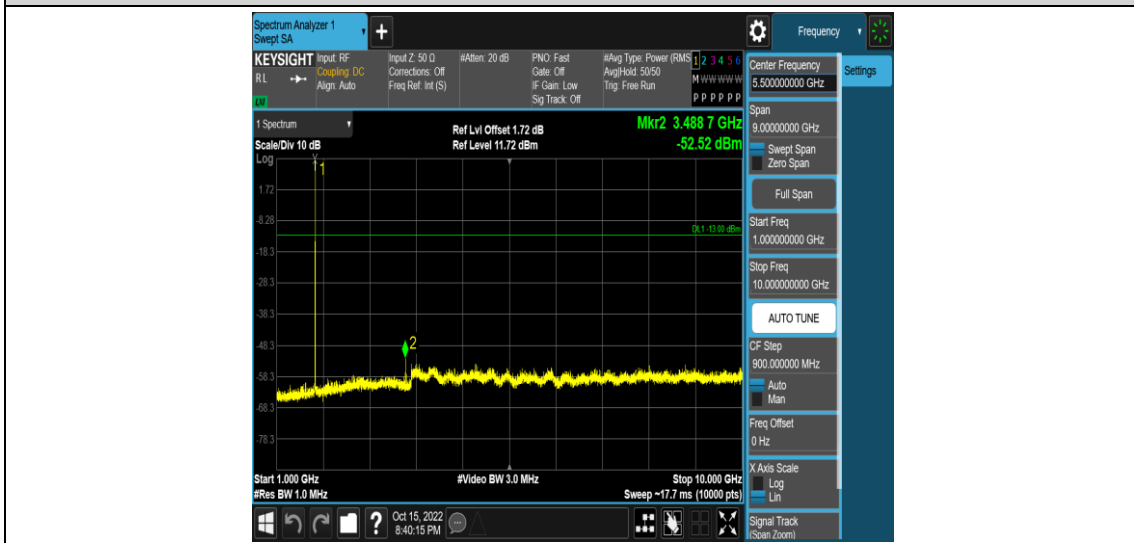

Band66-1.4MHz-16QAM-132322-1RB#0-Range4:1000~10000MHz