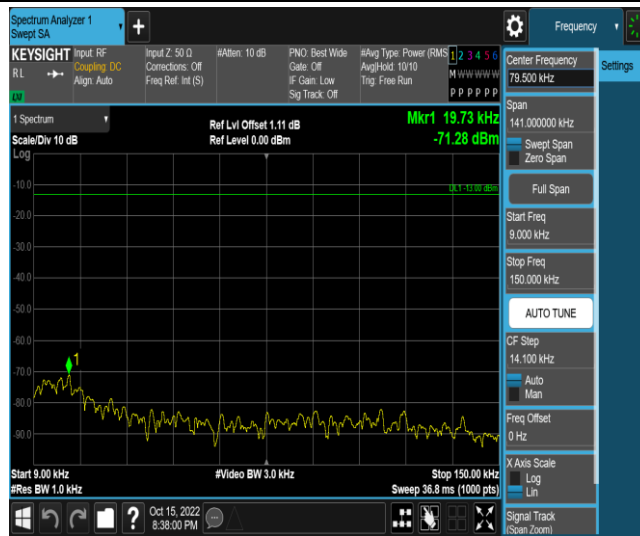

Test Graphs

Band66-1.4MHz-QPSK-131979-1RB#0-Range1:0.009~0.15MHz