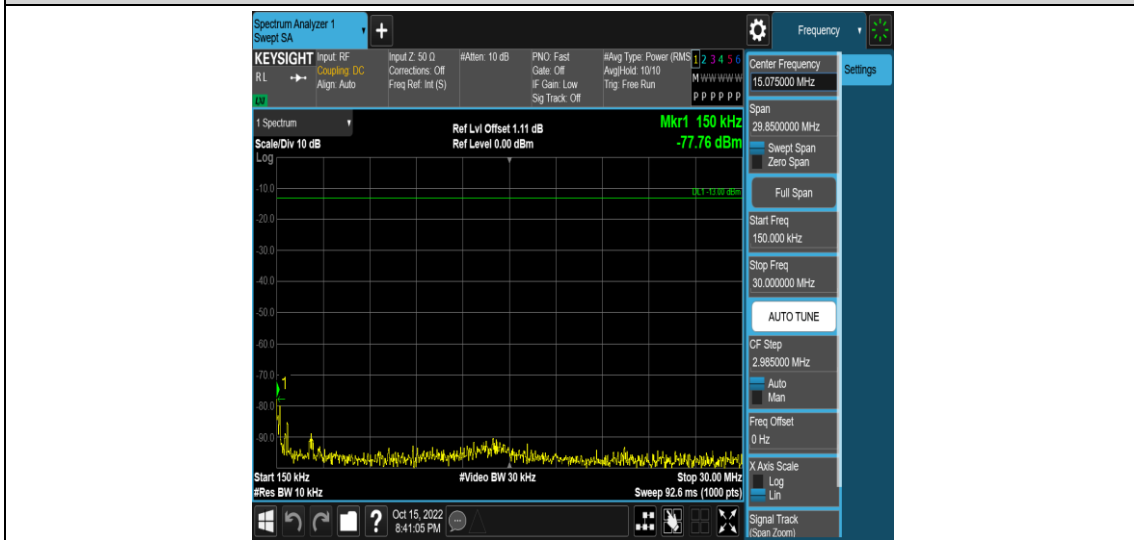

Band66-1.4MHz-16QAM-131979-1RB#0-Range4:1000~10000MHz

Band66-1.4MHz-16QAM-132322-1RB#0-Range1:0.009~0.15MHz

Band66-1.4MHz-16QAM-132322-1RB#0-Range2:0.15~30MHz

Band66-1.4MHz-16QAM-132322-1RB#0-Range3:30~1000MHz

Band66-1.4MHz-16QAM-132322-1RB#0-Range4:1000~10000MHz

Band66-1.4MHz-16QAM-132665-1RB#0-Range1:0.009~0.15MHz

Band66-1.4MHz-16QAM-132665-1RB#0-Range2:0.15~30MHz

Band66-1.4MHz-16QAM-132665-1RB#0-Range3:30~1000MHz