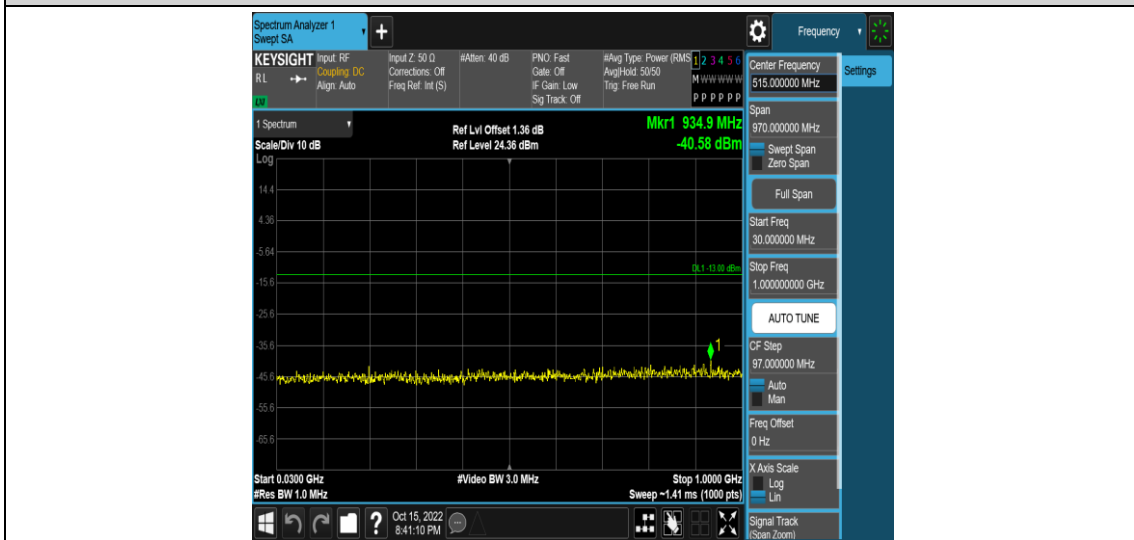

Band66-1.4MHz-16QAM-132322-1RB#0-Range4:1000~10000MHz

Band66-1.4MHz-16QAM-132665-1RB#0-Range1:0.009~0.15MHz

Band66-1.4MHz-16QAM-132665-1RB#0-Range2:0.15~30MHz

Band66-1.4MHz-16QAM-132665-1RB#0-Range3:30~1000MHz