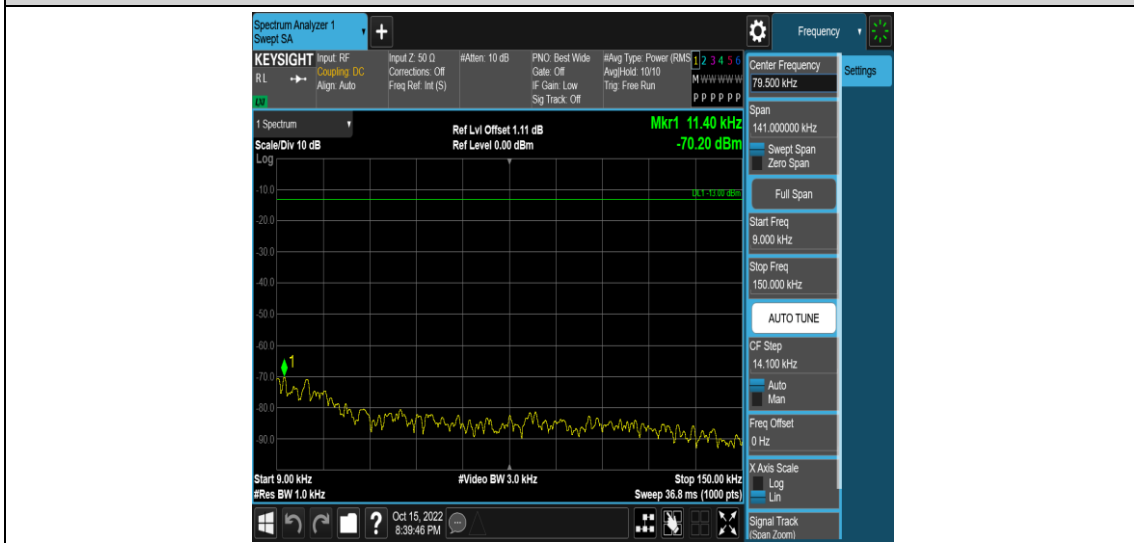

Band66-1.4MHz-16QAM-132322-1RB#0-Range1:0.009~0.15MHz