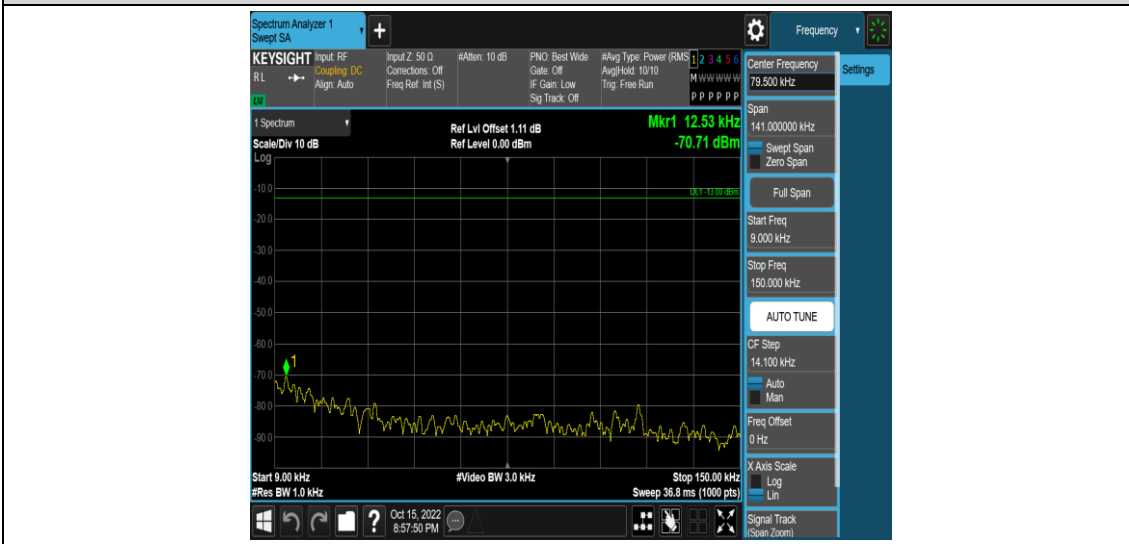

Band66-5MHz-QPSK-131997-1RB#0-Range1:0.009~0.15MHz