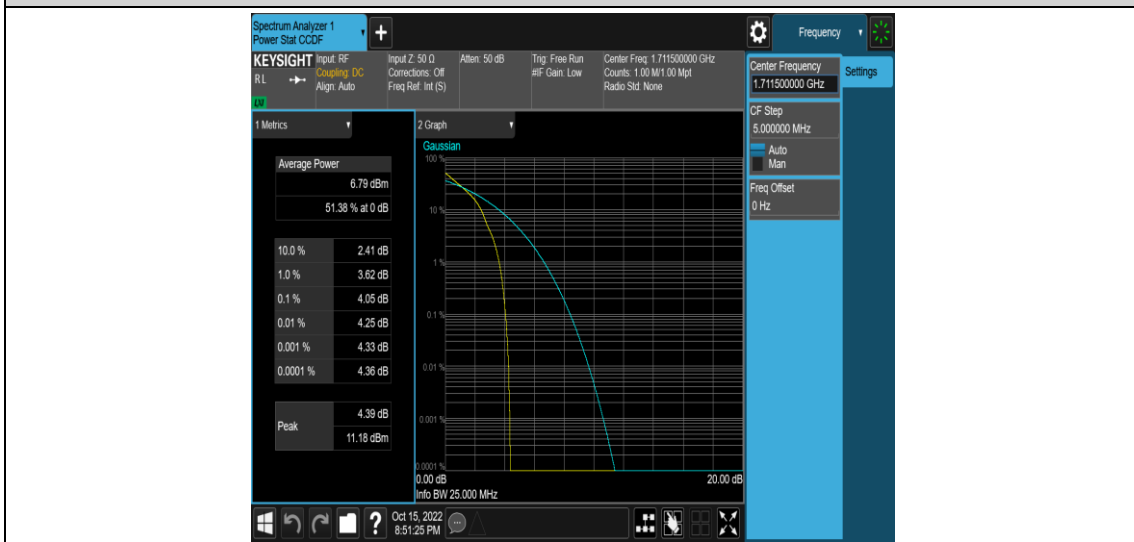

Band66-3MHz-QPSK-131987-1RB#0

Band66-3MHz-QPSK-131987-15RB#0