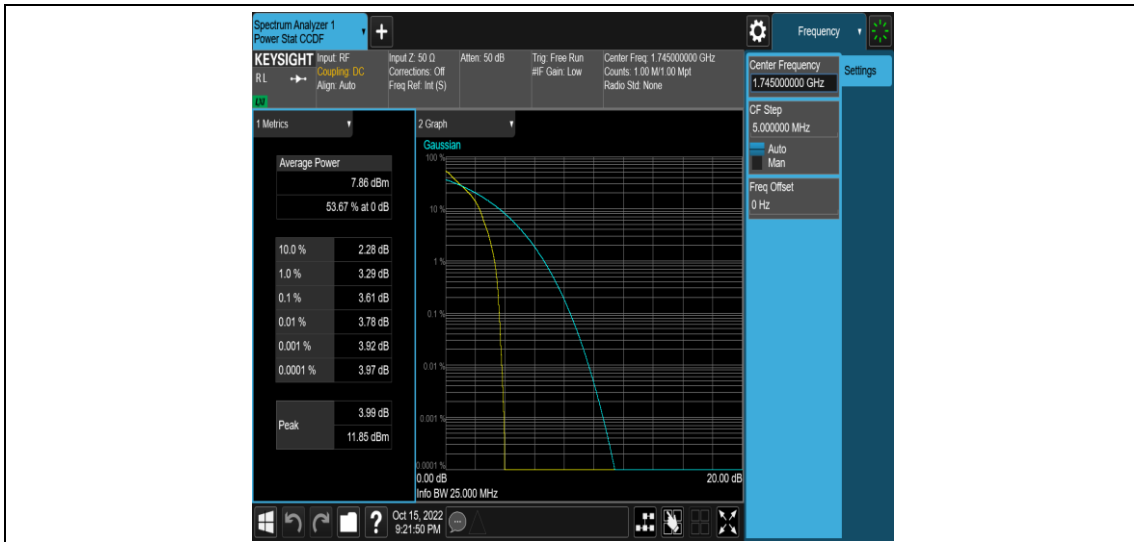

Band66-10MHz-16QAM-132622-50RB#0

Band66-15MHz-QPSK-132047-1RB#0

Band66-15MHz-QPSK-132047-75RB#0

Band66-15MHz-QPSK-132322-1RB#0

Band66-15MHz-QPSK-132322-75RB#0

Band66-15MHz-QPSK-132597-1RB#0

Band66-15MHz-QPSK-132597-75RB#0