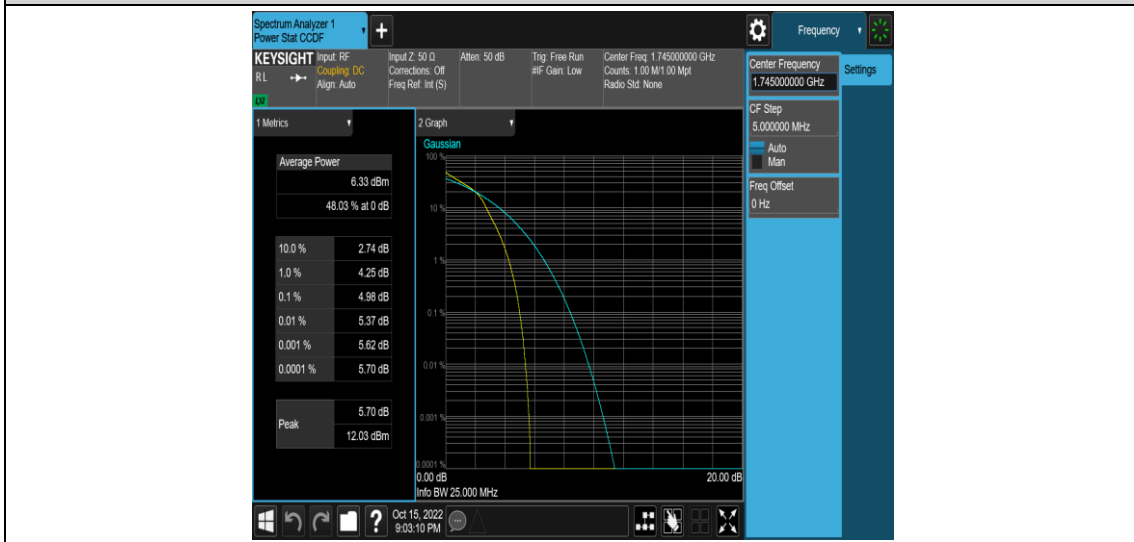

Band66-5MHz-16QAM-132322-25RB#0

Band66-5MHz-16QAM-132647-1RB#0