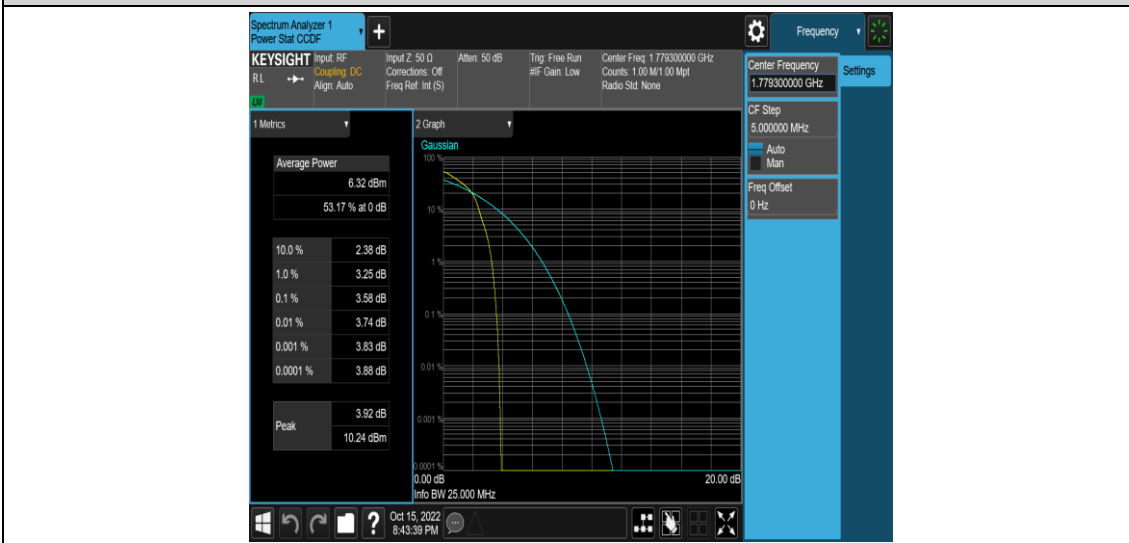

Test Graphs

Band66-1.4MHz-16QAM-131979-1RB#0

Band66-1.4MHz-16QAM-131979-6RB#0

Band66-1.4MHz-16QAM-132322-1RB#0

Band66-1.4MHz-16QAM-132322-6RB#0

Band66-1.4MHz-16QAM-132665-1RB#0

Band66-1.4MHz-16QAM-132665-6RB#0