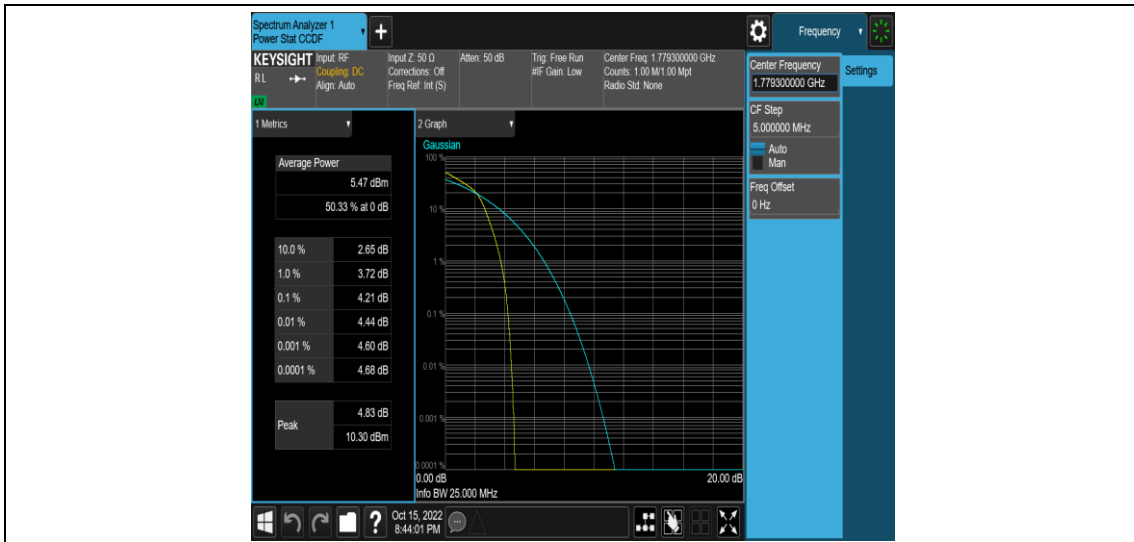

Test Graphs

Band66-1.4MHz-16QAM-131979-1RB#0

Band66-1.4MHz-16QAM-131979-6RB#0

Band66-1.4MHz-16QAM-132322-1RB#0

Band66-1.4MHz-16QAM-132322-6RB#0

Band66-1.4MHz-16QAM-132665-1RB#0

Band66-1.4MHz-16QAM-132665-6RB#0