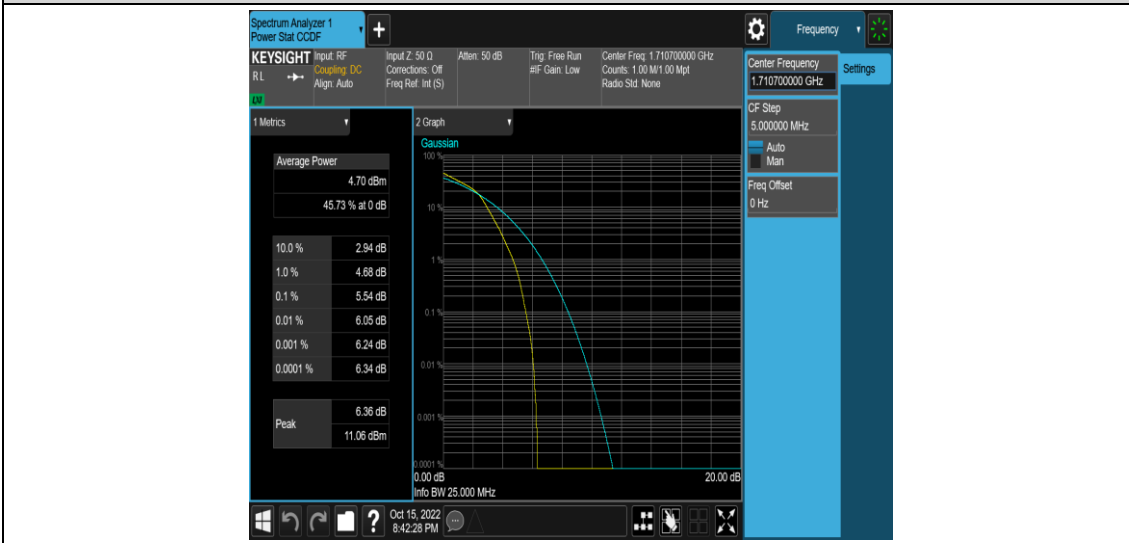

Test Graphs

Band66-1.4MHz-16QAM-131979-1RB#0

Band66-1.4MHz-16QAM-131979-6RB#0

Band66-1.4MHz-16QAM-132322-1RB#0

Band66-1.4MHz-16QAM-132322-6RB#0

Band66-1.4MHz-16QAM-132665-1RB#0

Band66-1.4MHz-16QAM-132665-6RB#0