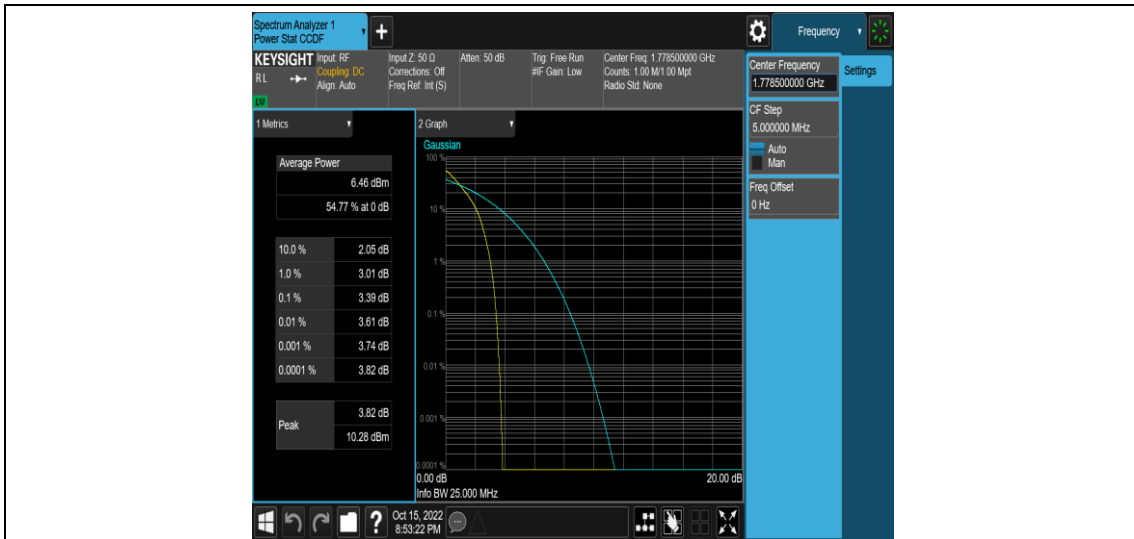

Band66-3MHz-QPSK-132657-15RB#0

Band66-3MHz-16QAM-131987-1RB#0