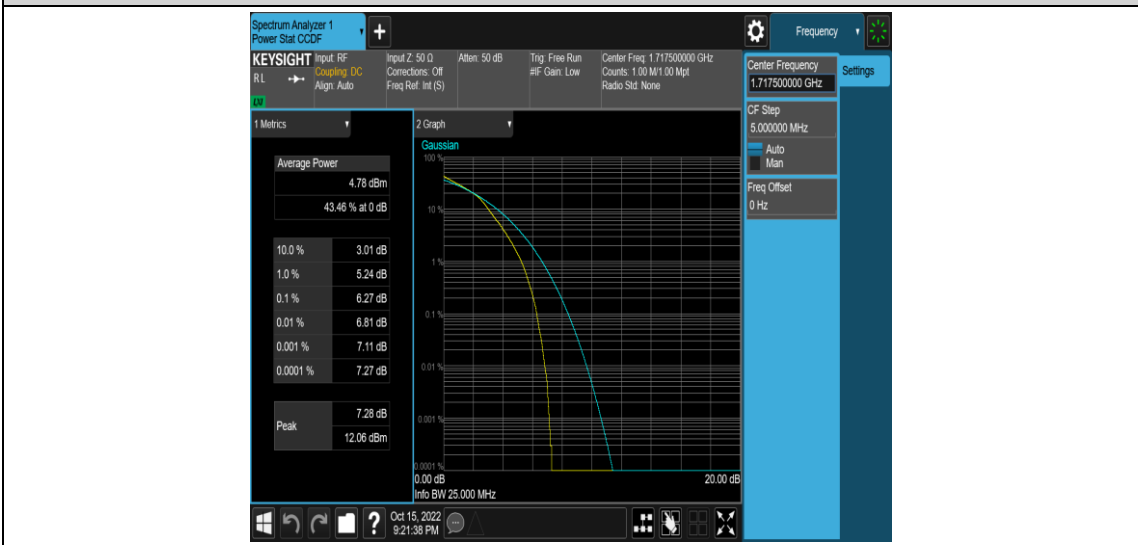

Band66-15MHz-16QAM-132047-75RB#0

Band66-15MHz-16QAM-132322-1RB#0