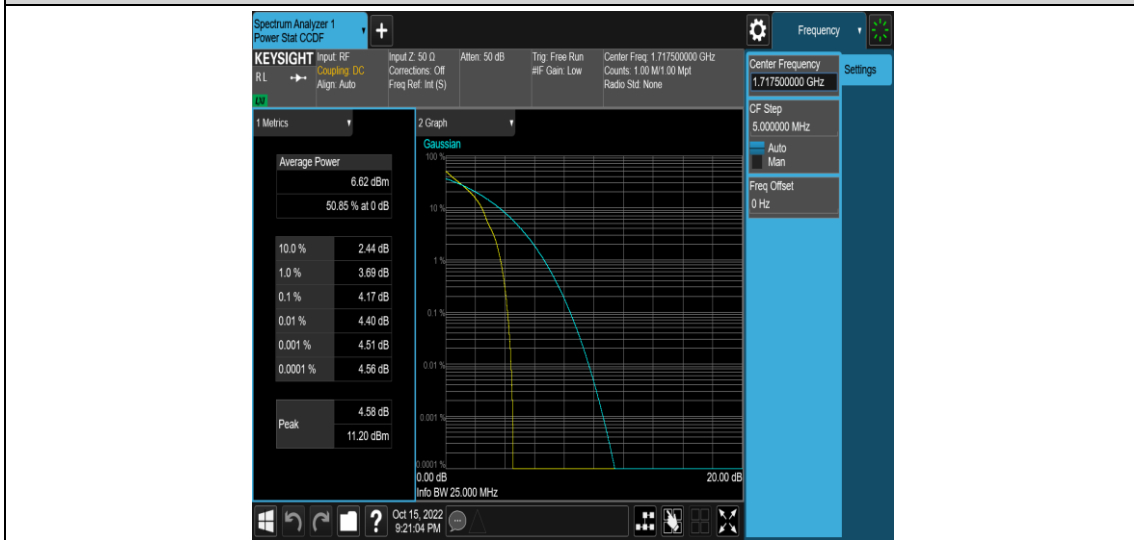

Band66-15MHz-QPSK-132047-1RB#0

Band66-15MHz-QPSK-132047-75RB#0