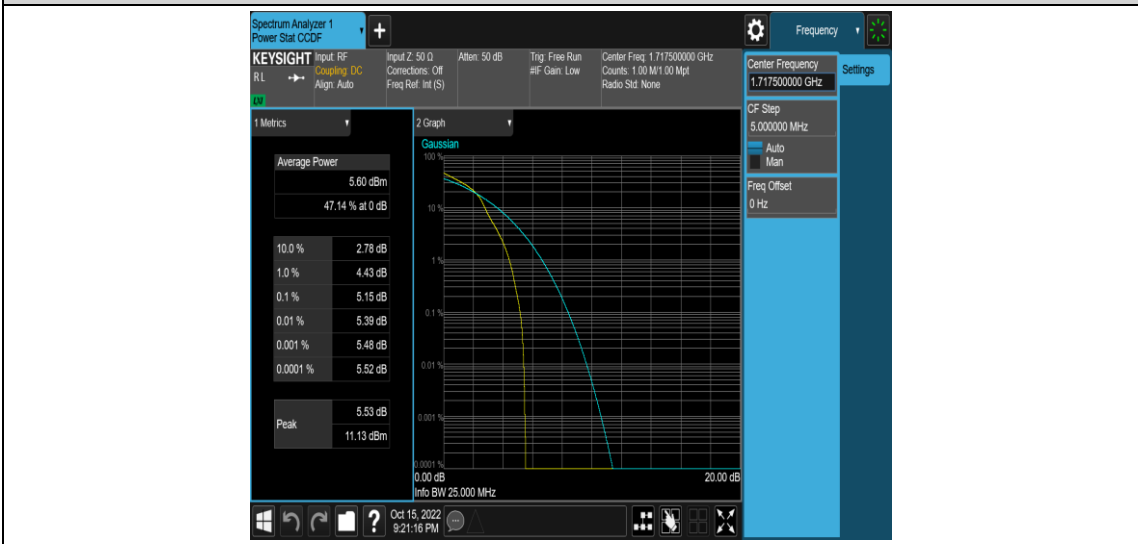

Band66-15MHz-16QAM-132047-1RB#0

Band66-15MHz-16QAM-132047-75RB#0