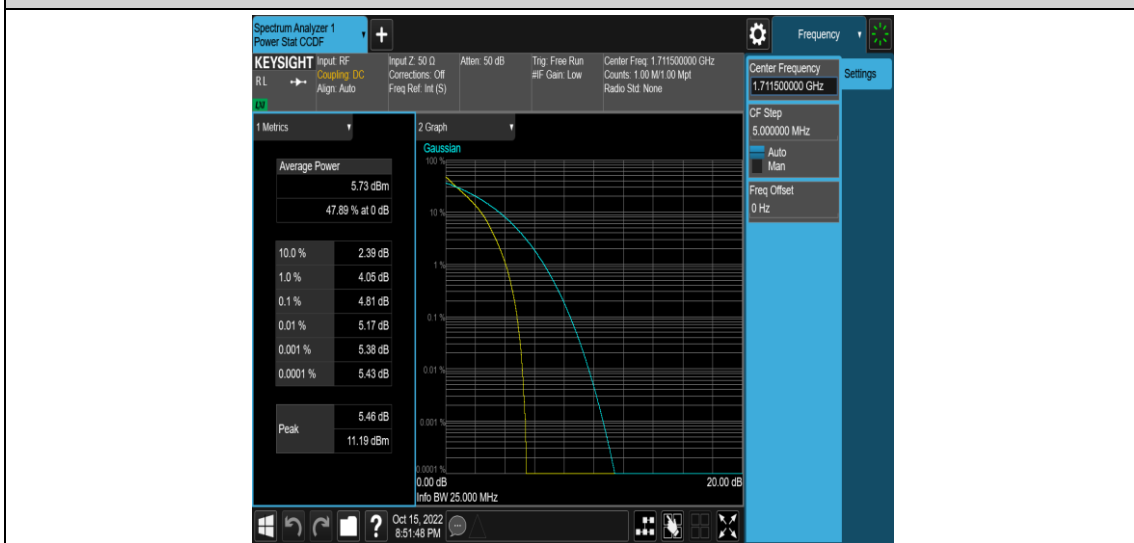

Band66-3MHz-QPSK-131987-15RB#0

Band66-3MHz-QPSK-132322-1RB#0