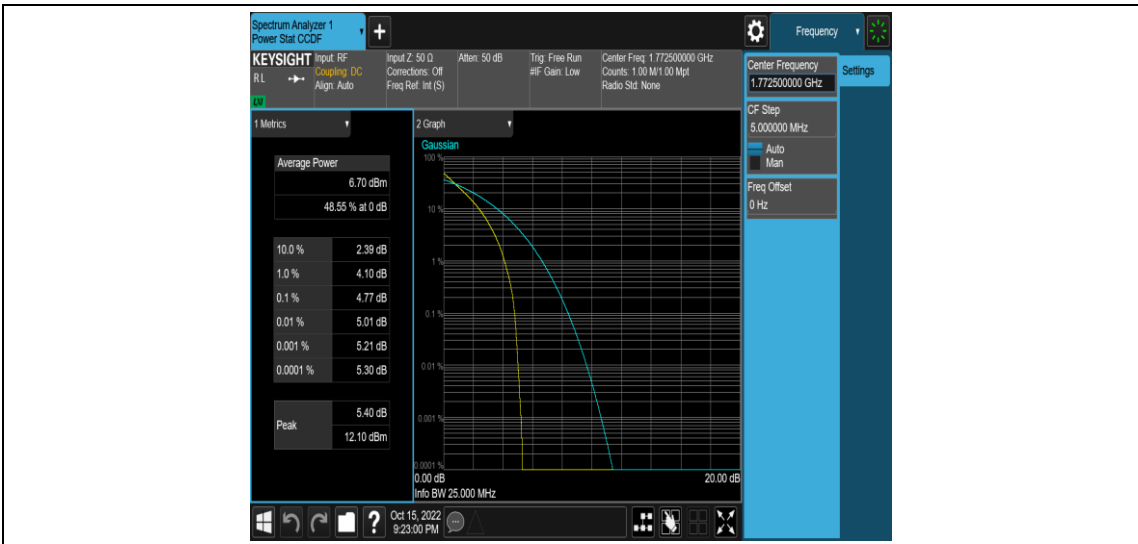

Band66-10MHz-16QAM-132622-50RB#0

Band66-15MHz-QPSK-132047-1RB#0

Band66-15MHz-QPSK-132047-75RB#0

Band66-15MHz-QPSK-132322-1RB#0

Band66-15MHz-QPSK-132322-75RB#0

Band66-15MHz-QPSK-132597-1RB#0

Band66-15MHz-QPSK-132597-75RB#0