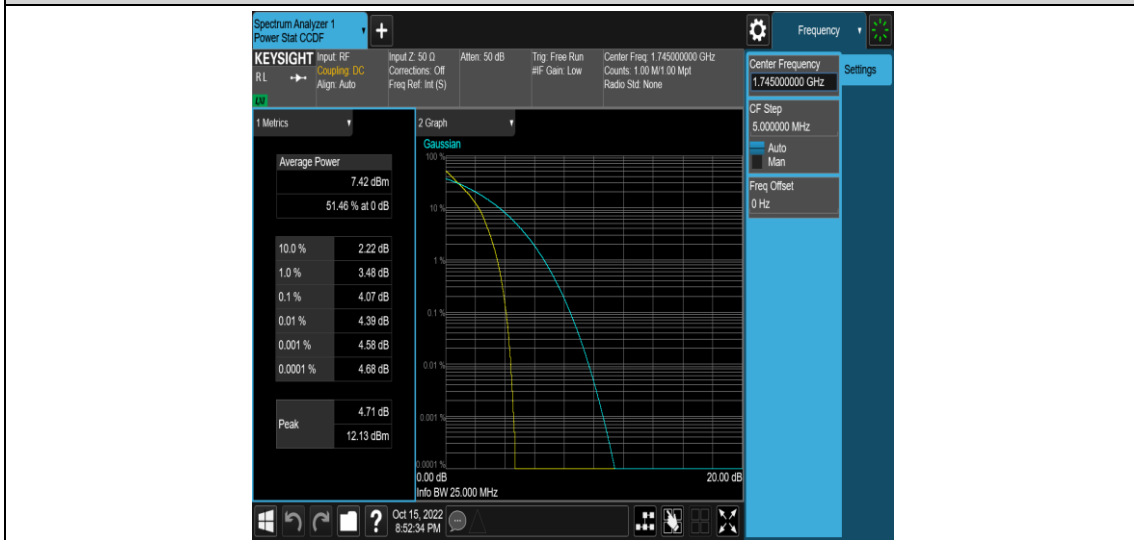

Band66-3MHz-QPSK-132322-15RB#0

Band66-3MHz-QPSK-132657-1RB#0