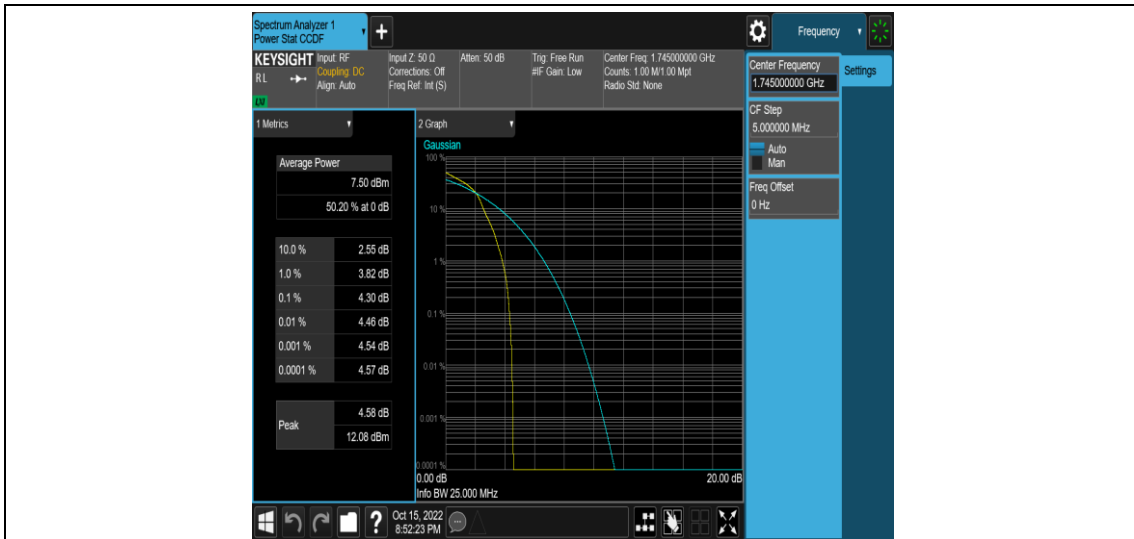

Band66-3MHz-16QAM-132322-1RB#0

Band66-3MHz-16QAM-132322-15RB#0