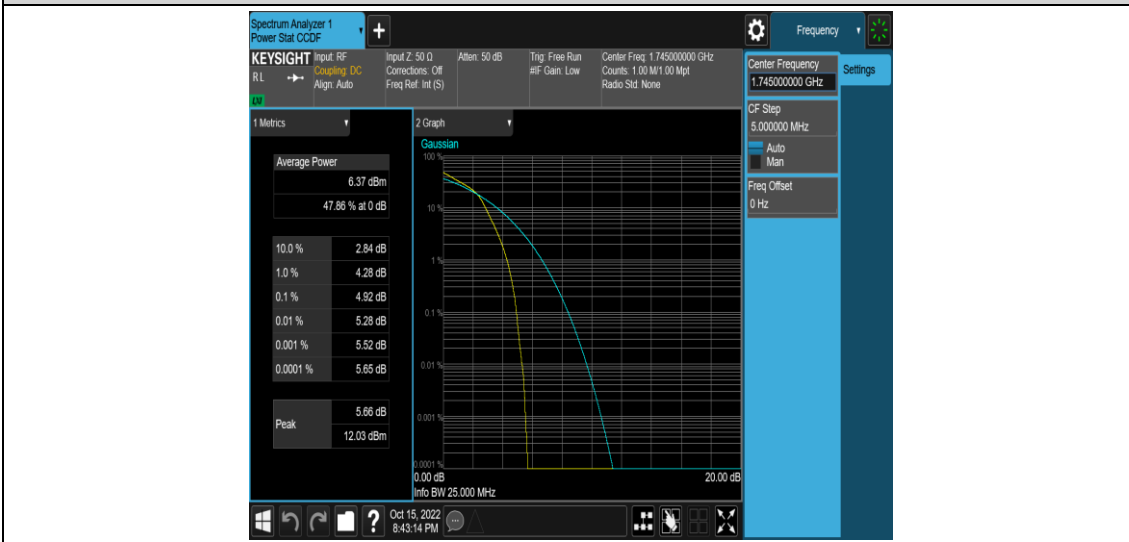

Test Graphs

Band66-1.4MHz-16QAM-131979-1RB#0

Band66-1.4MHz-16QAM-131979-6RB#0

Band66-1.4MHz-16QAM-132322-1RB#0

Band66-1.4MHz-16QAM-132322-6RB#0

Band66-1.4MHz-16QAM-132665-1RB#0

Band66-1.4MHz-16QAM-132665-6RB#0