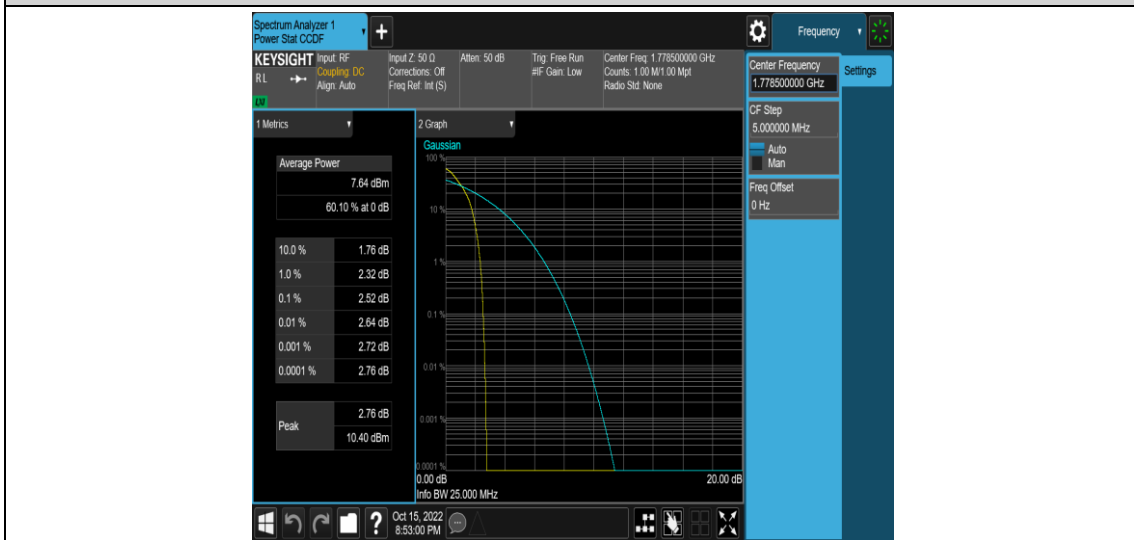

Band66-3MHz-QPSK-132657-1RB#0

Band66-3MHz-QPSK-132657-15RB#0