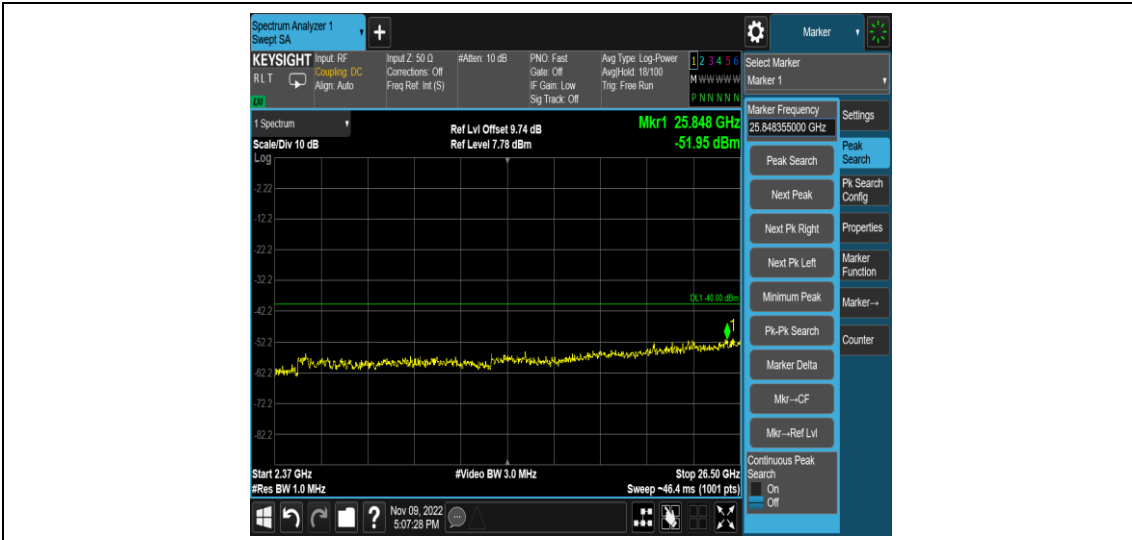

Band40-5MHz-16QAM-39225-1RB#0-Range12:2337~2341MHz

Band40-5MHz-16QAM-39225-1RB#0-Range13:2341~2345MHz

Band40-5MHz-16QAM-39225-1RB#0-Range14:2360~2365MHz

Band40-5MHz-16QAM-39225-1RB#0-Range15:2365~2650MHz