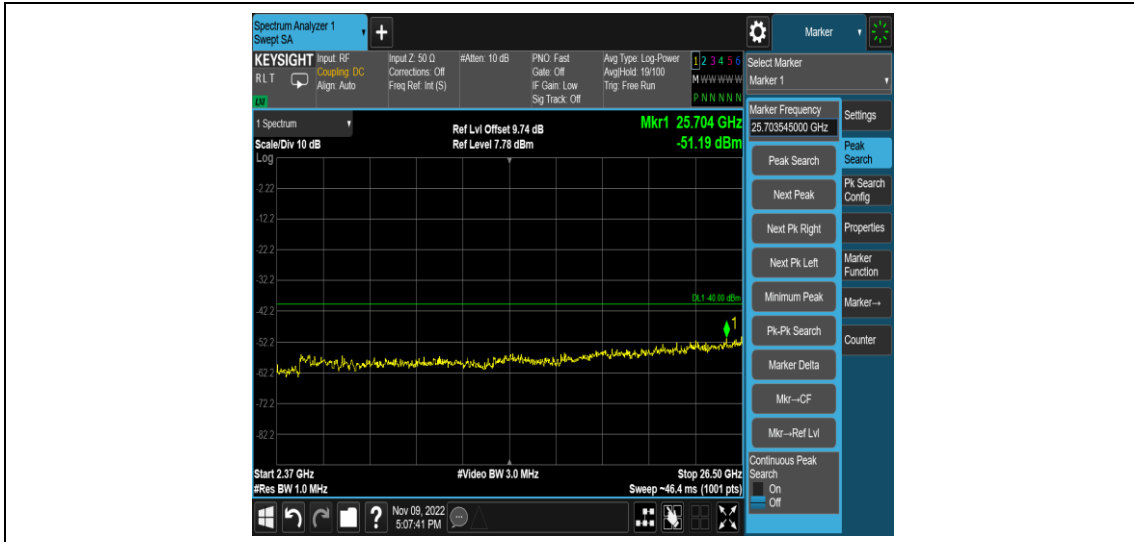

Band40-10MHz-16QAM-39200-1RB#0-Range11:2328~2337MHz

Band40-10MHz-16QAM-39200-1RB#0-Range12:2337~2341MHz

Band40-10MHz-16QAM-39200-1RB#0-Range14:2360~2365MHz

Band40-10MHz-16QAM-39200-1RB#0-Range15:2365~26500MHz