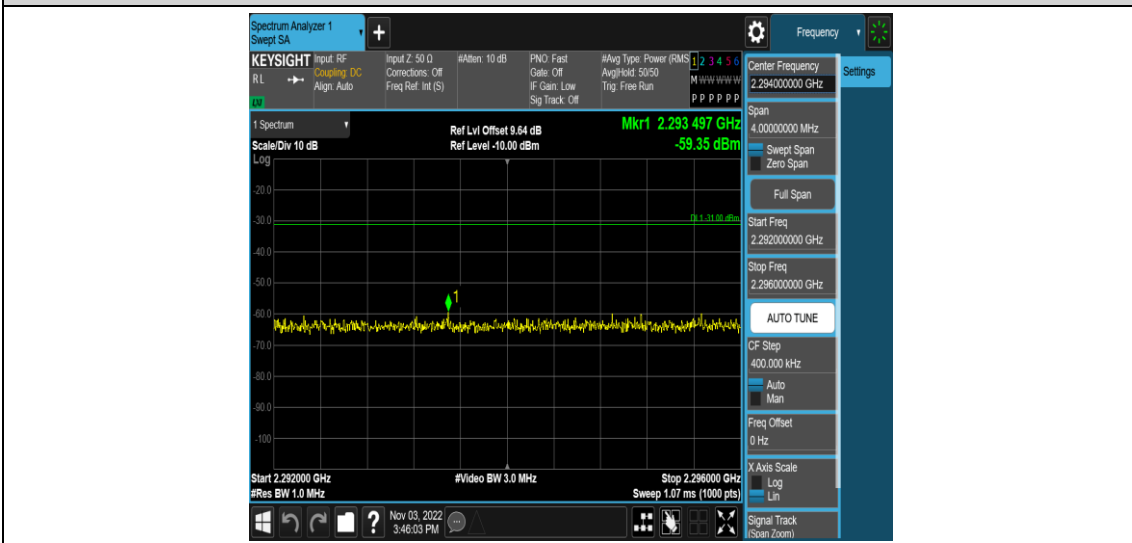

Band40-10MHz-16QAM-39200-1RB#0-Range6:2292~2296MHz