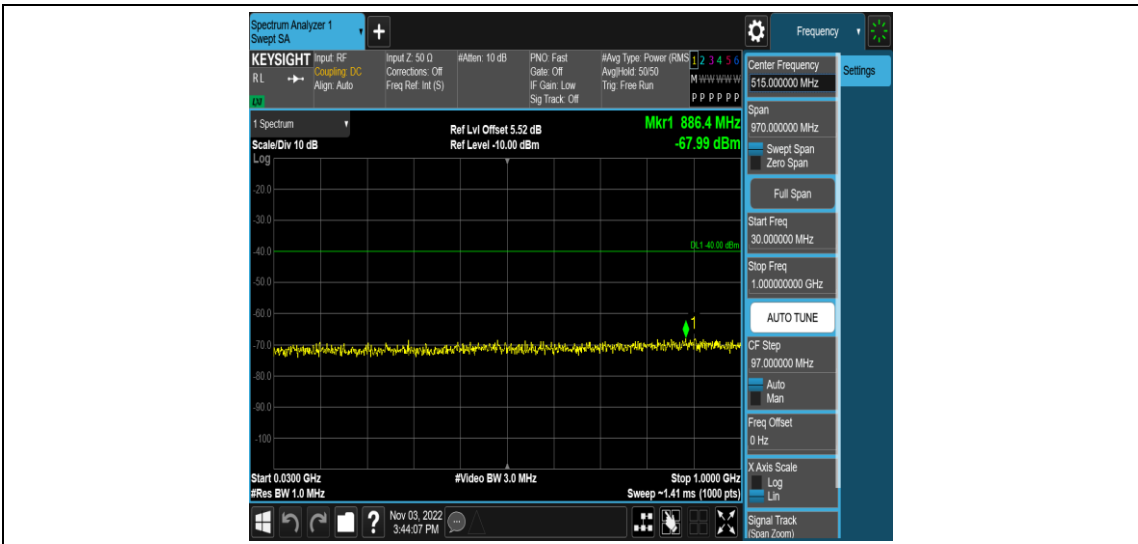

Band40-10MHz-QPSK-39200-1RB#0-Range3:30~1000MHz