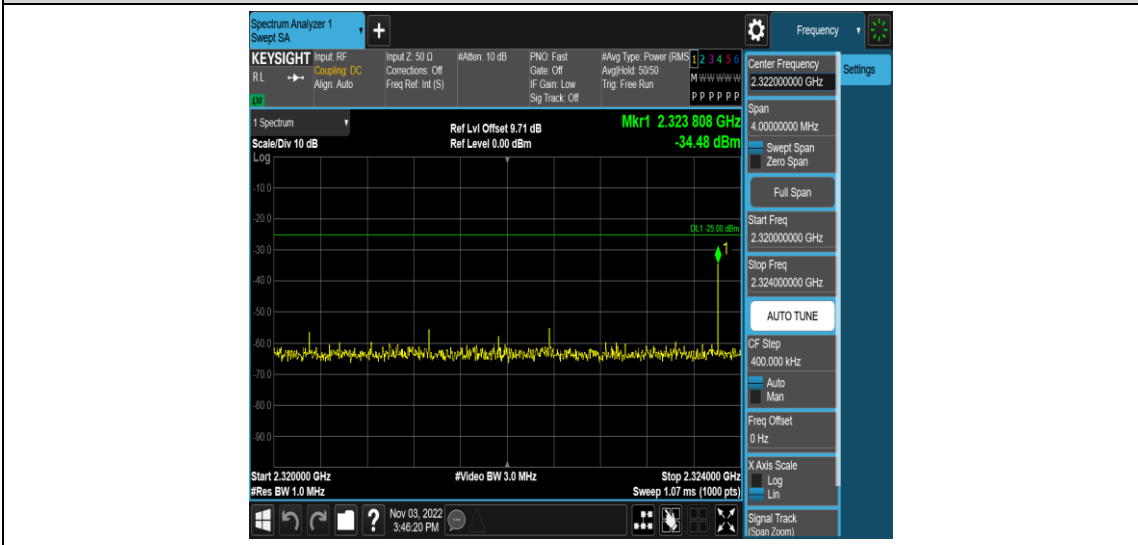

Band40-10MHz-16QAM-39200-1RB#0-Range6:2292~2296MHz

Band40-10MHz-16QAM-39200-1RB#0-Range7:2296~2300MHz

Band40-10MHz-16QAM-39200-1RB#0-Range8:2300~2305MHz

Band40-10MHz-16QAM-39200-1RB#0-Range9:2320~2324MHz