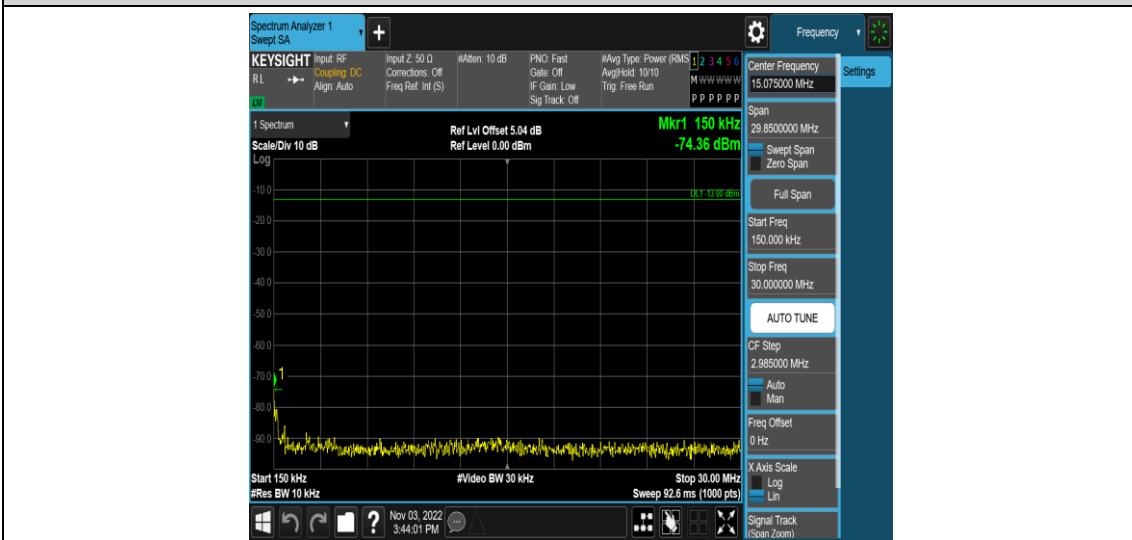

Band40-10MHz-QPSK-39200-1RB#0-Range2:0.15~30MHz