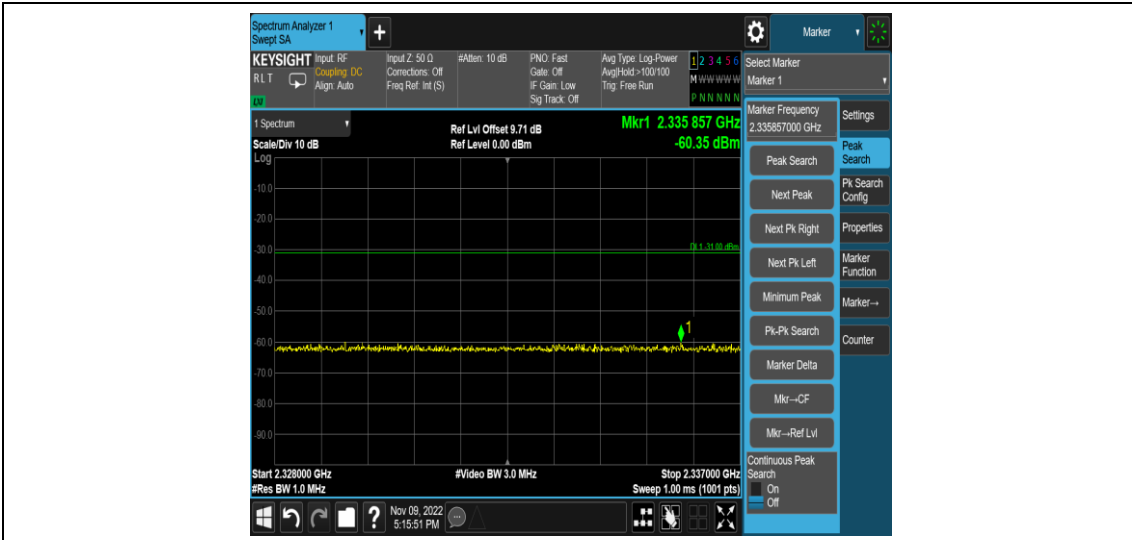

Band40-10MHz-16QAM-39200-1RB#0-Range11:2328~2337MHz