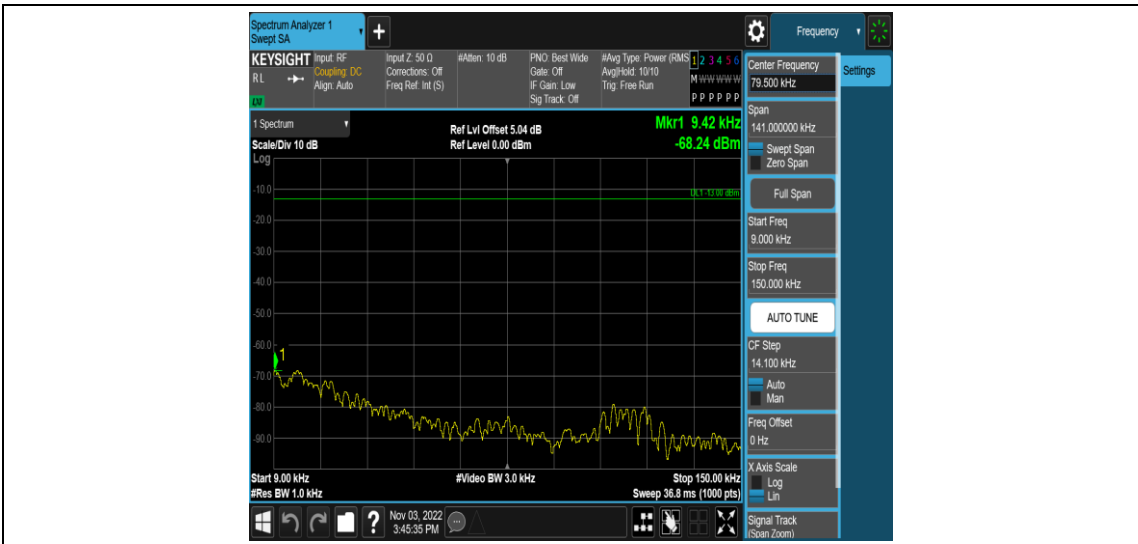

Band40-10MHz-16QAM-39200-1RB#0-Range1:0.009~0.15MHz