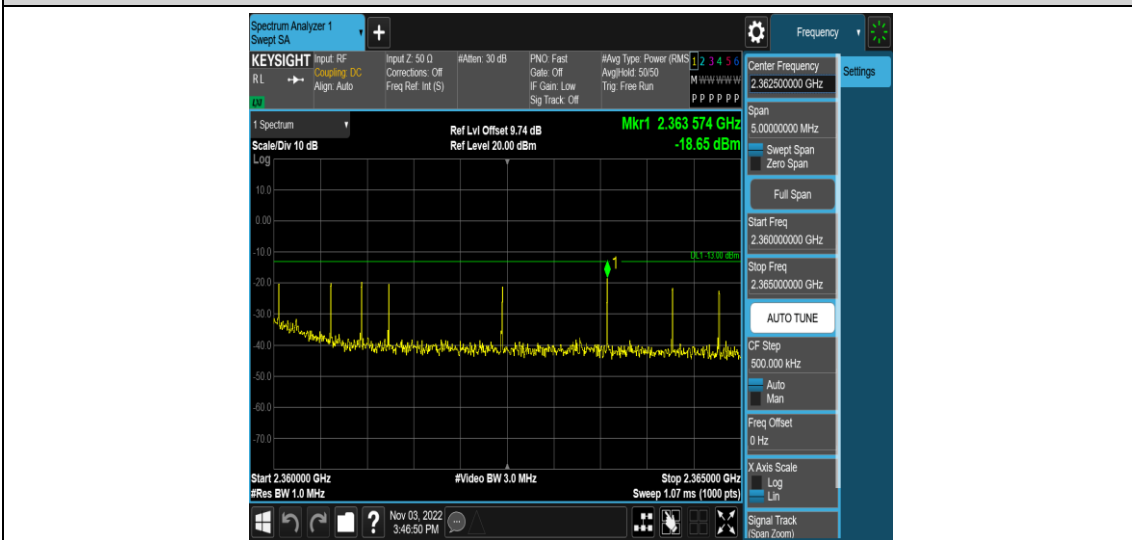

Band40-10MHz-16QAM-39200-1RB#0-Range14:2360~2365MHz