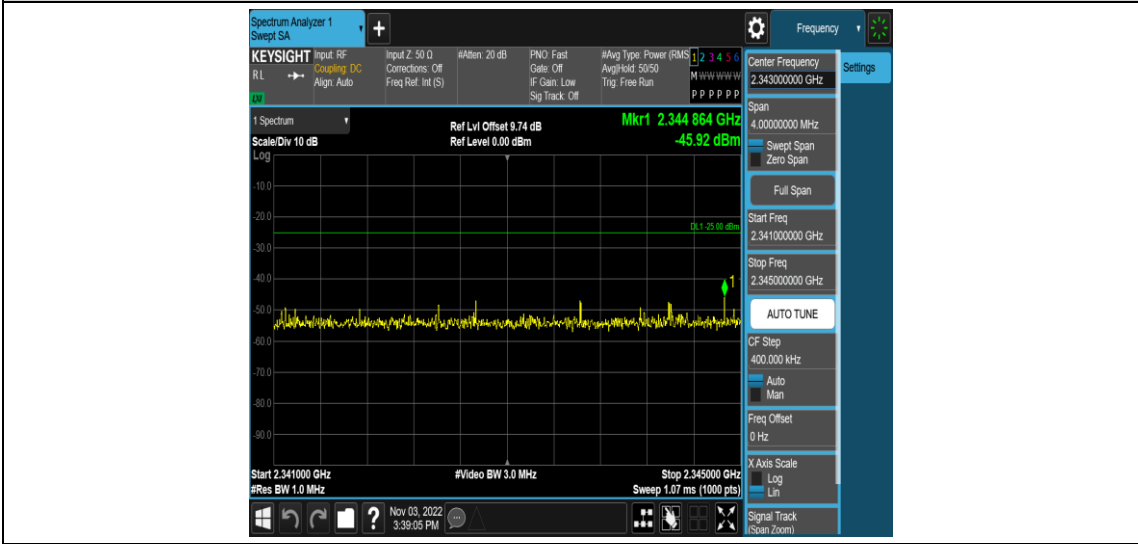

Band40-5MHz-16QAM-39225-1RB#0-Range13:2341~2345MHz