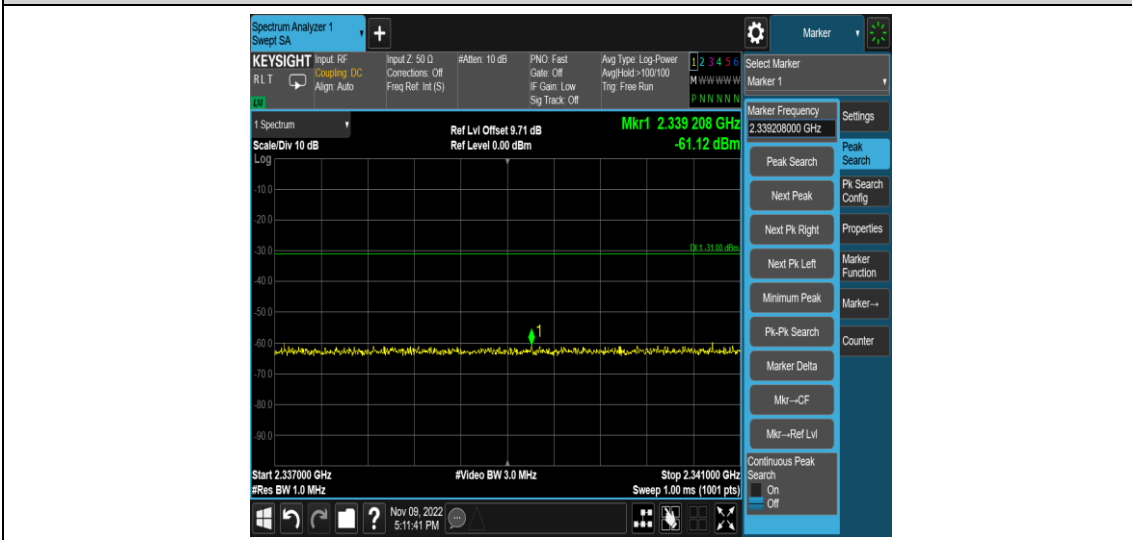

Band40-10MHz-16QAM-39200-1RB#0-Range12:2337~2341MHz