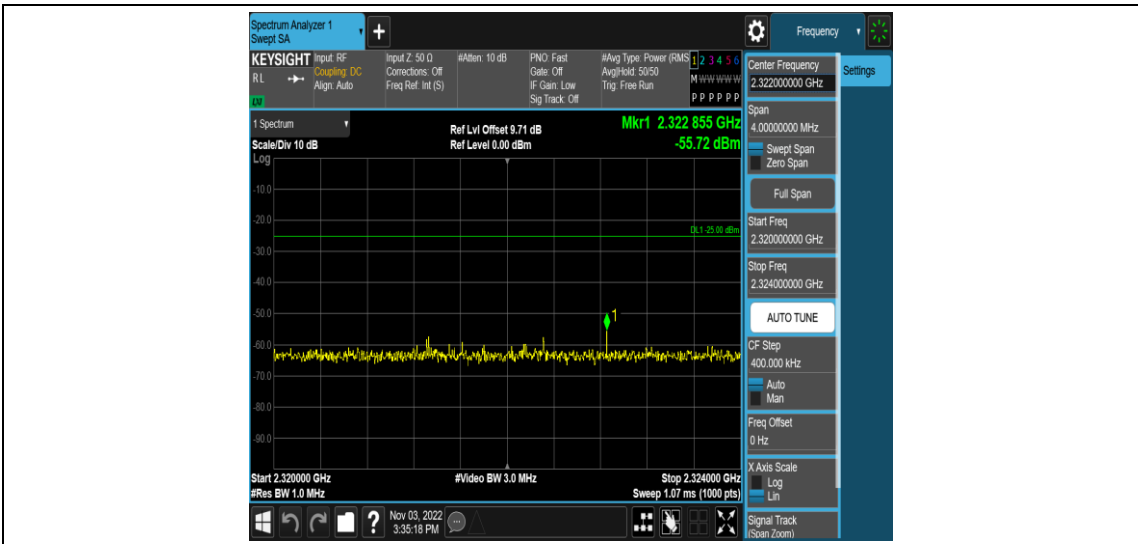

Band40-5MHz-16QAM-39200-1RB#0-Range9:2320~2324MHz

Band40-5MHz-16QAM-39200-1RB#0-Range10:2324~2328MHz