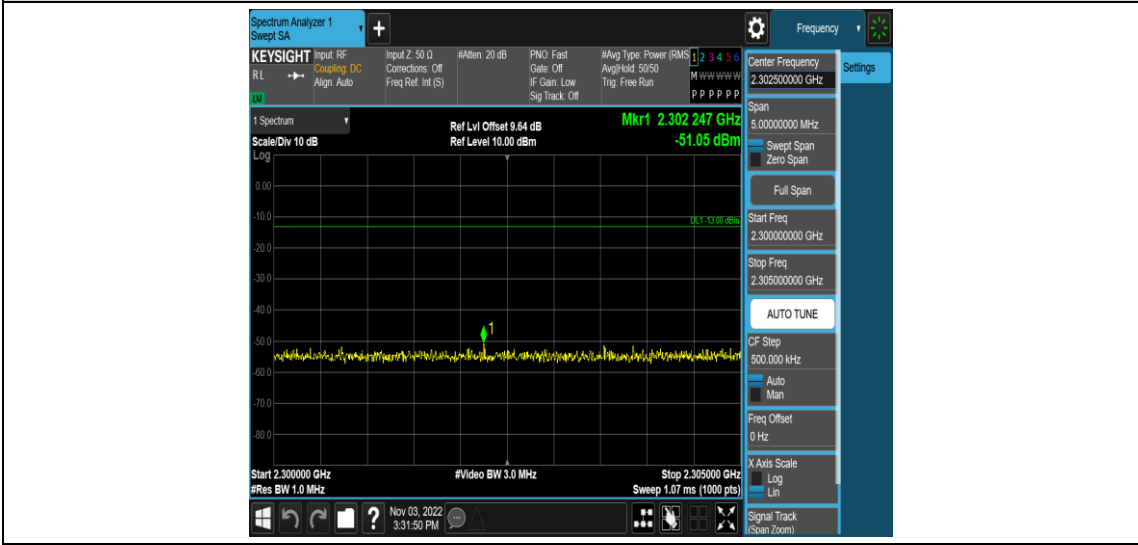

Band40-5MHz-16QAM-39175-1RB#0-Range8:2300~2305MHz

Band40-5MHz-16QAM-39175-1RB#0-Range9:2320~2324MHz