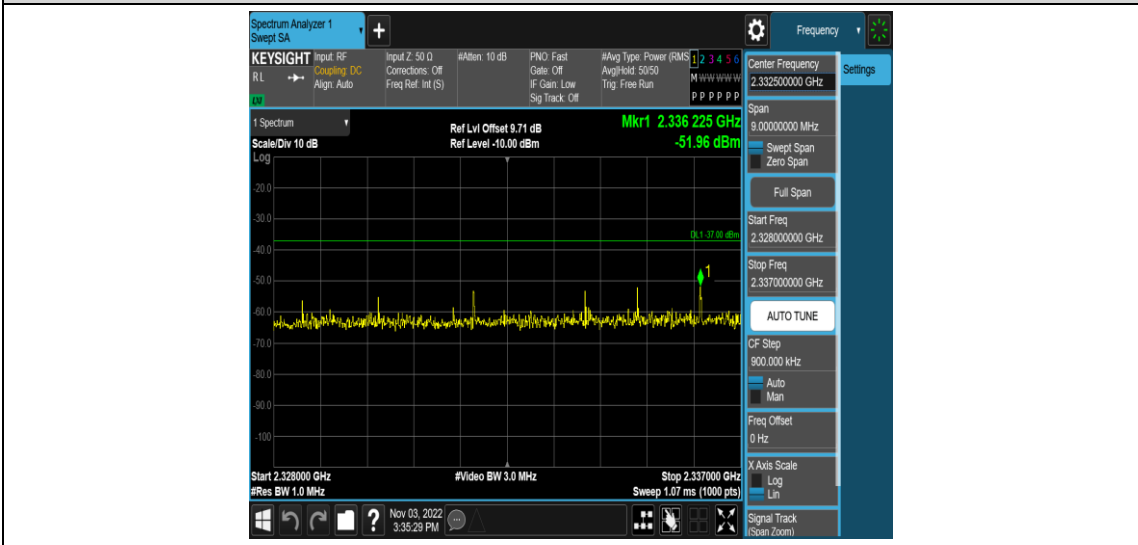

Band40-5MHz-16QAM-39200-1RB#0-Range11:2328~2337MHz

Band40-5MHz-16QAM-39200-1RB#0-Range12:2337~2341MHz