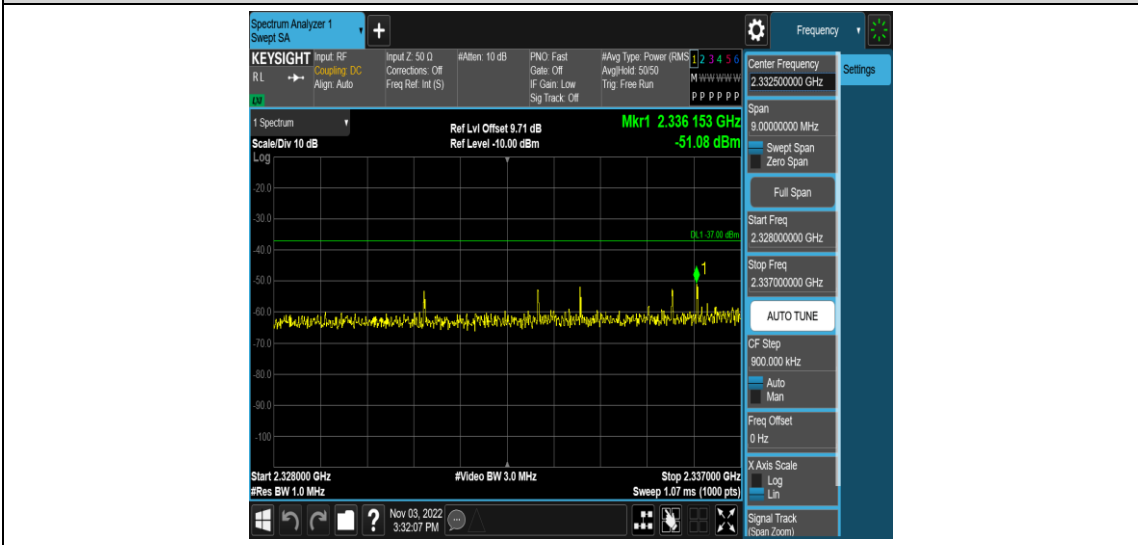

Band40-5MHz-16QAM-39175-1RB#0-Range11:2328~2337MHz

Band40-5MHz-16QAM-39175-1RB#0-Range12:2337~2341MHz