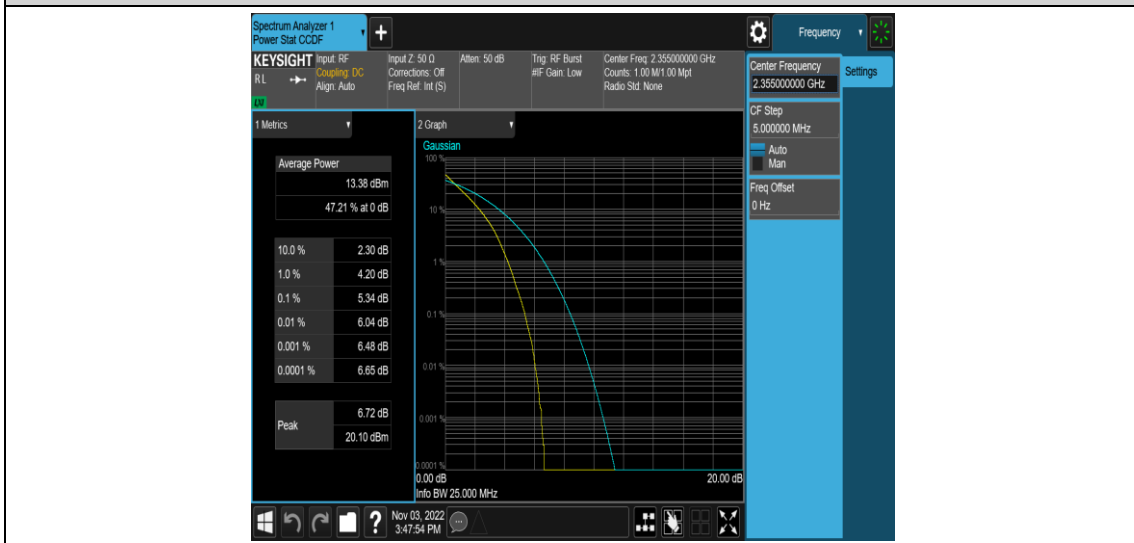

Band40-5MHz-16QAM-39225-1RB#0

Band40-5MHz-16QAM-39225-25RB#0

Band40-10MHz-QPSK-39200-1RB#0

Band40-10MHz-QPSK-39200-50RB#0

Band40-10MHz-16QAM-39200-1RB#0

Appendix C: 26dB Bandwidth and Occupied Bandwidth

Test Result