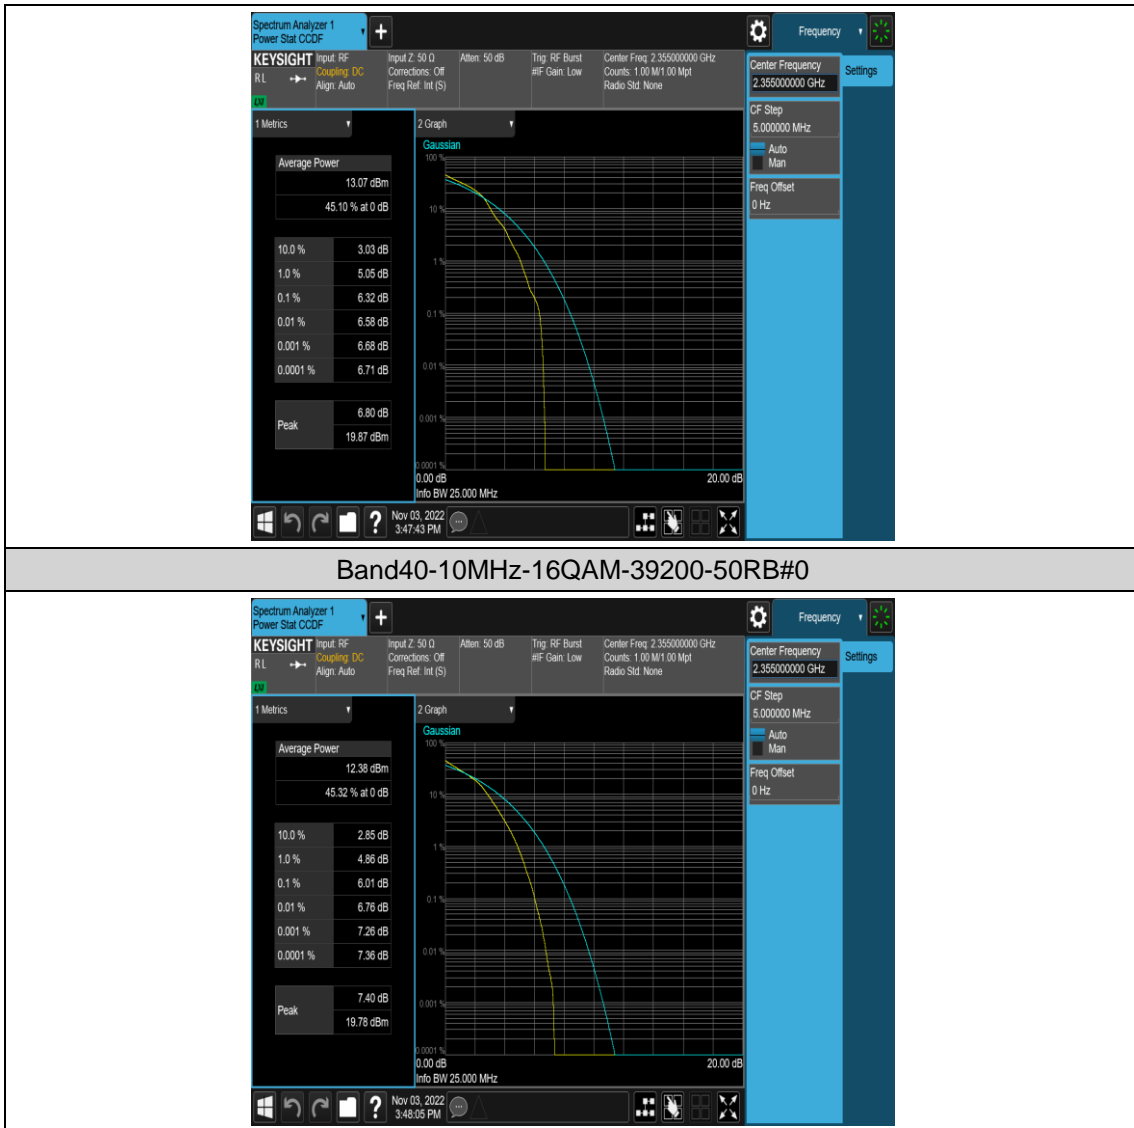

Band40-5MHz-16QAM-39225-1RB#0

Band40-5MHz-16QAM-39225-25RB#0

Band40-10MHz-QPSK-39200-1RB#0

Band40-10MHz-QPSK-39200-50RB#0

Band40-10MHz-16QAM-39200-1RB#0

Appendix C: 26dB Bandwidth and Occupied Bandwidth

Test Result