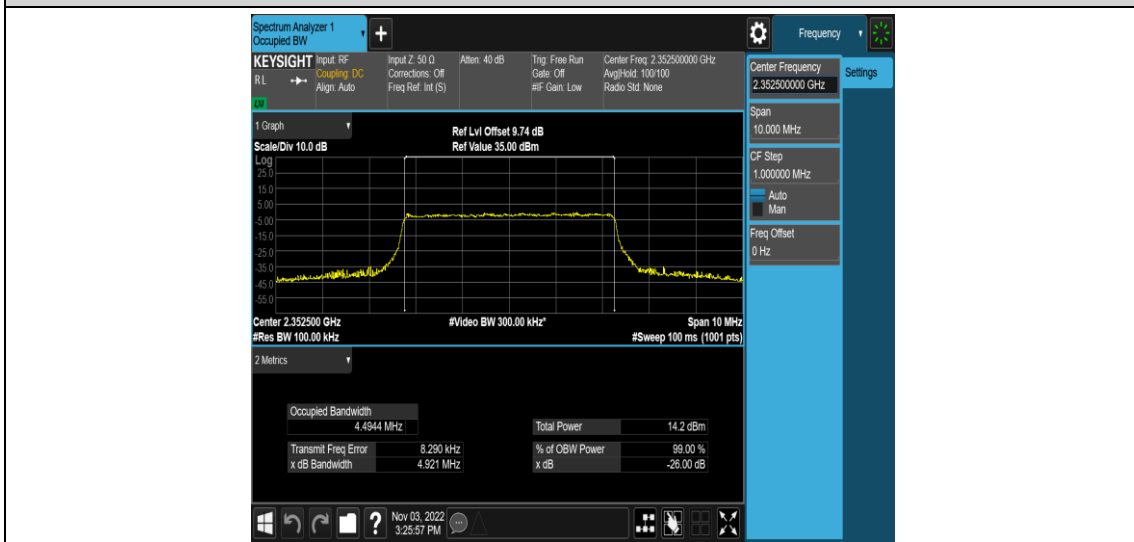

Band40-5MHz-16QAM-39175-25RB#0