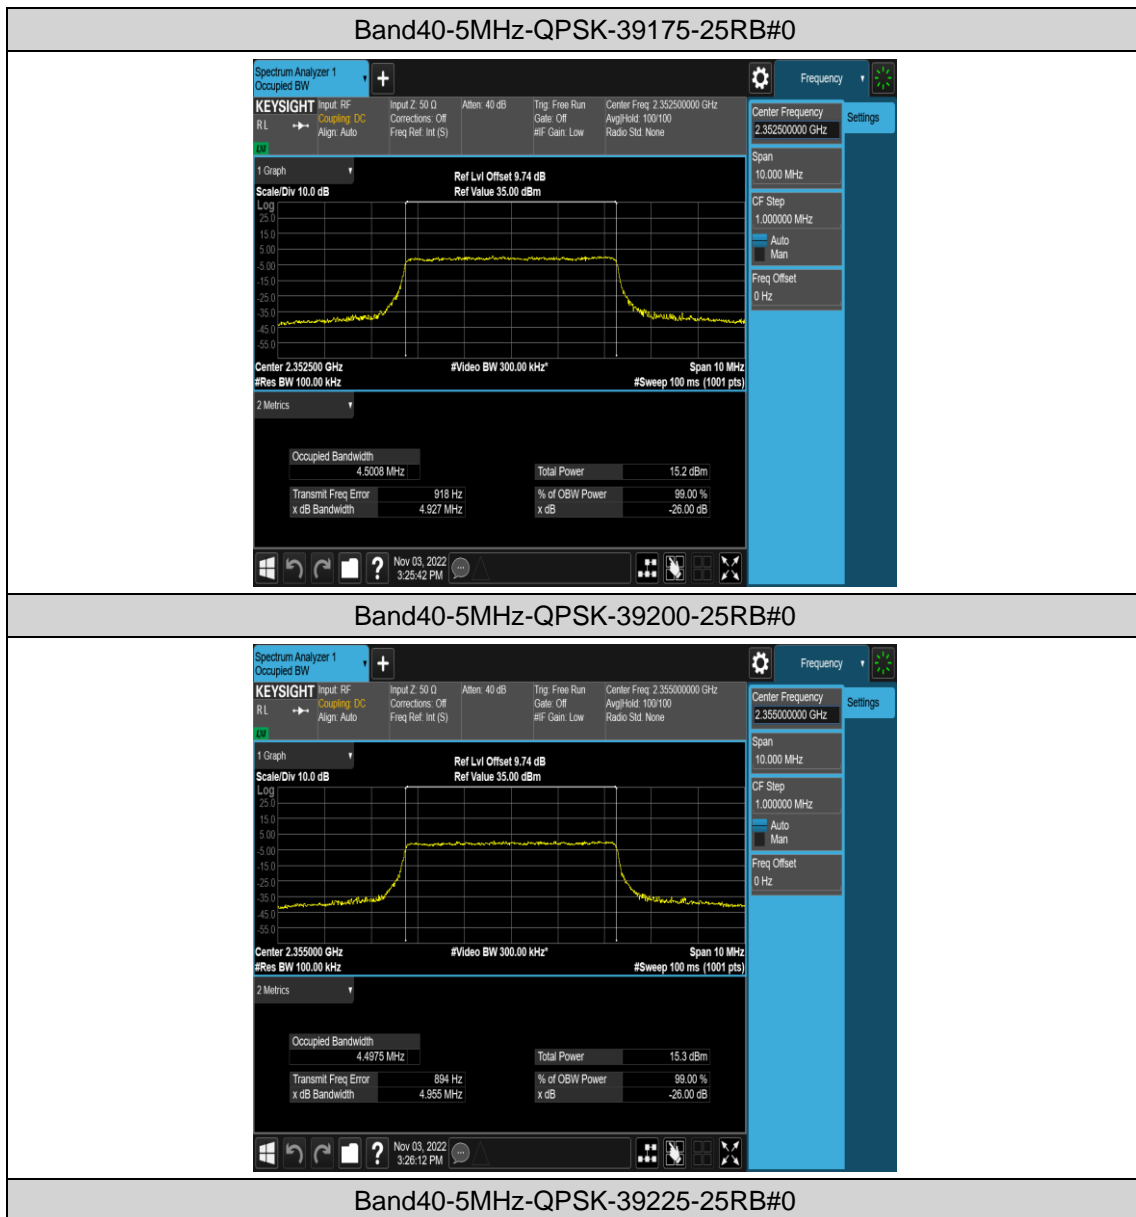

Test Graphs