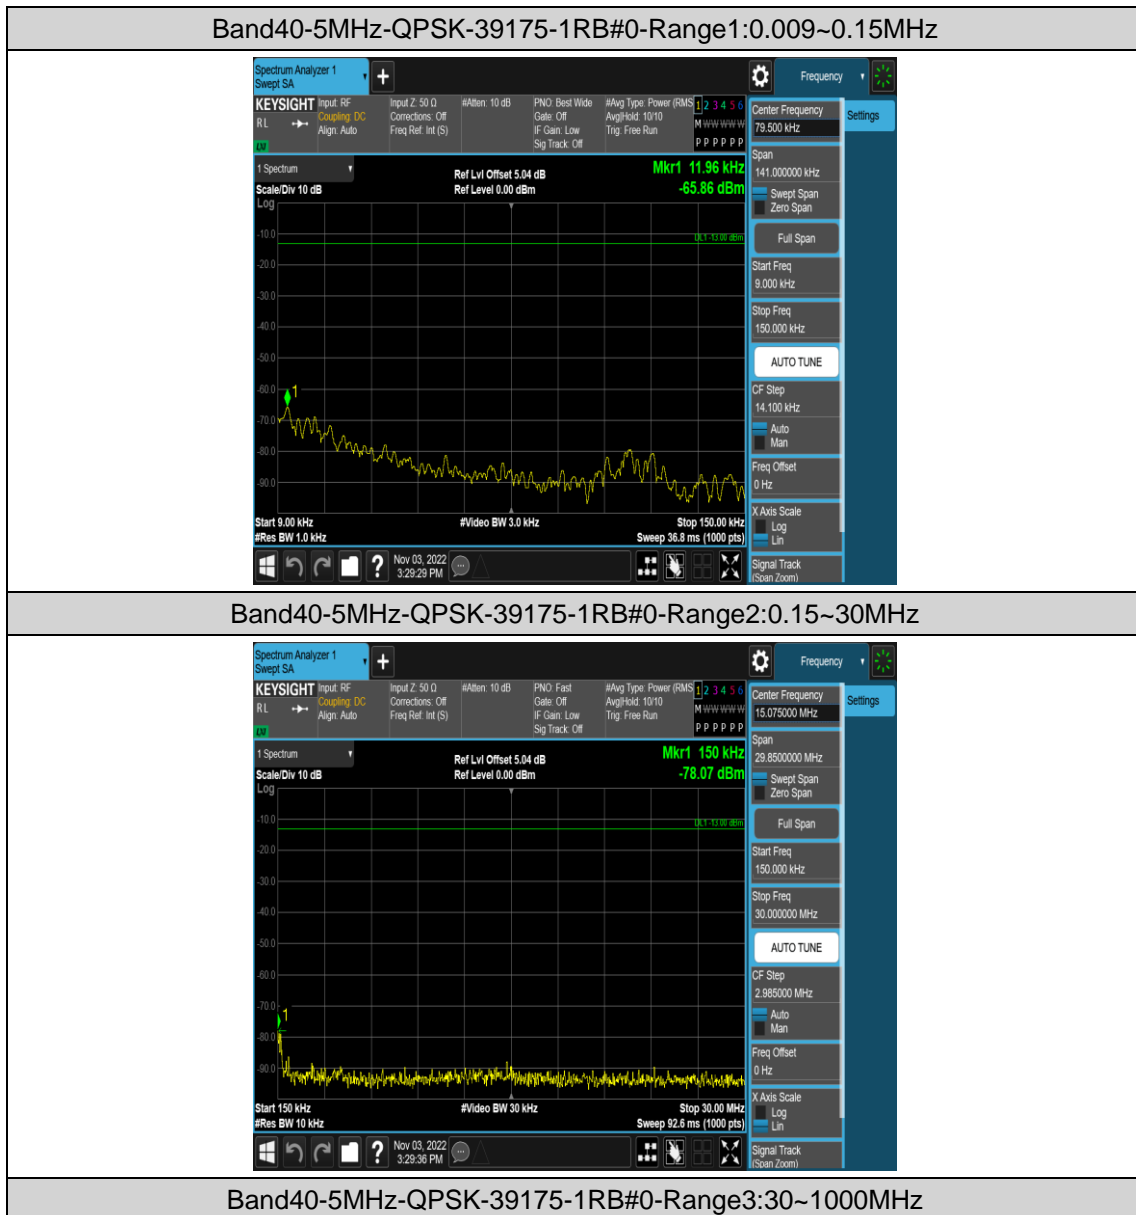

Band40	10MHz	16QAM	39200	1RB#0	Range15:2365~26500MHz	PASS

Test Graphs