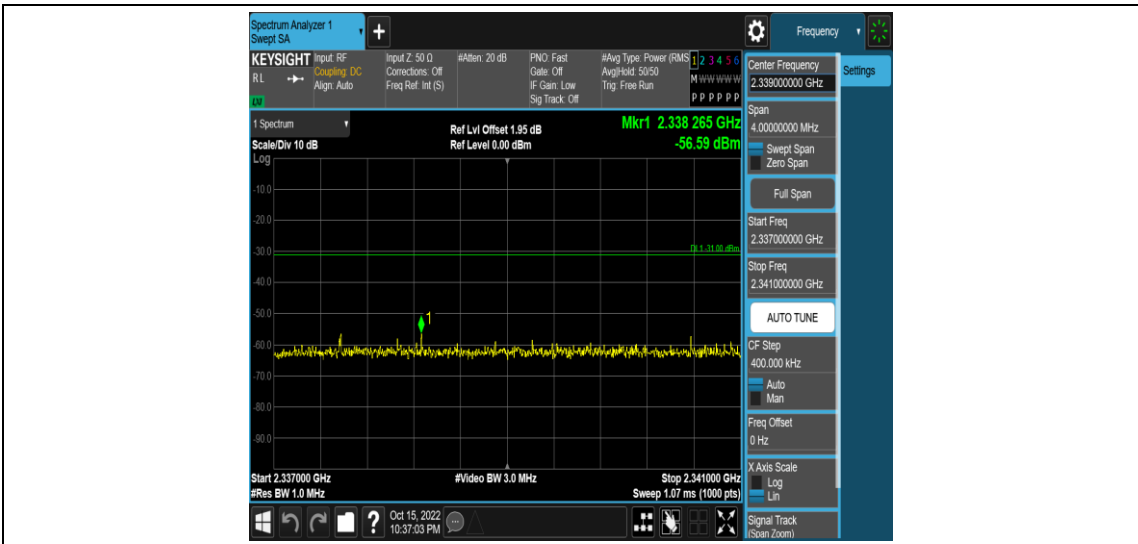

Band40-5MHz-16QAM-38775-1RB#0-Range12:2337~2341MHz