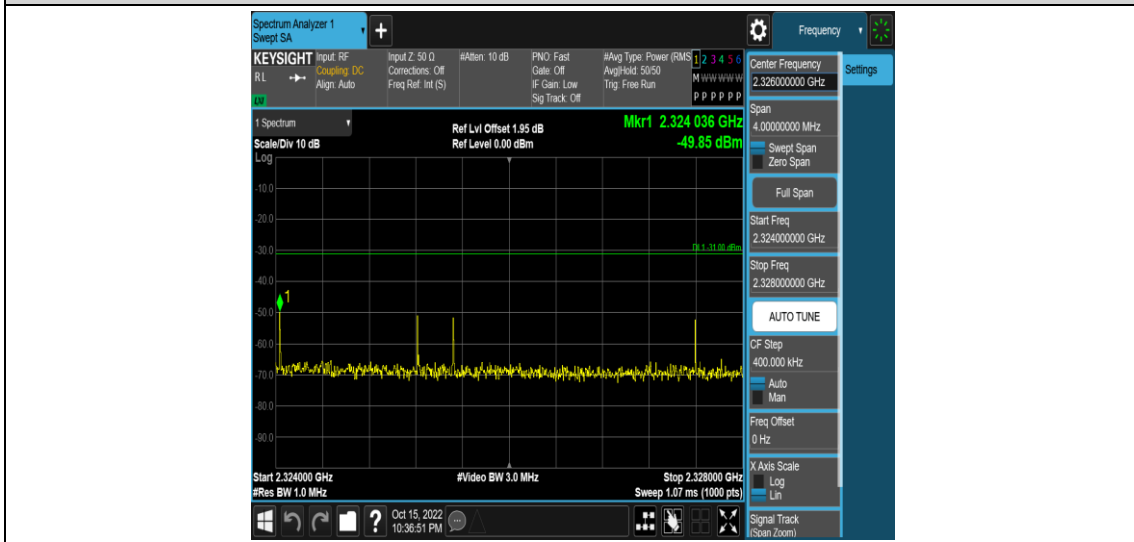

Band40-5MHz-16QAM-38775-1RB#0-Range7:2296~2300MHz

Band40-5MHz-16QAM-38775-1RB#0-Range8:2300~2305MHz

Band40-5MHz-16QAM-38775-1RB#0-Range9:2320~2324MHz

Band40-5MHz-16QAM-38775-1RB#0-Range10:2324~2328MHz

Band40-5MHz-16QAM-38775-1RB#0-Range11:2328~2337MHz