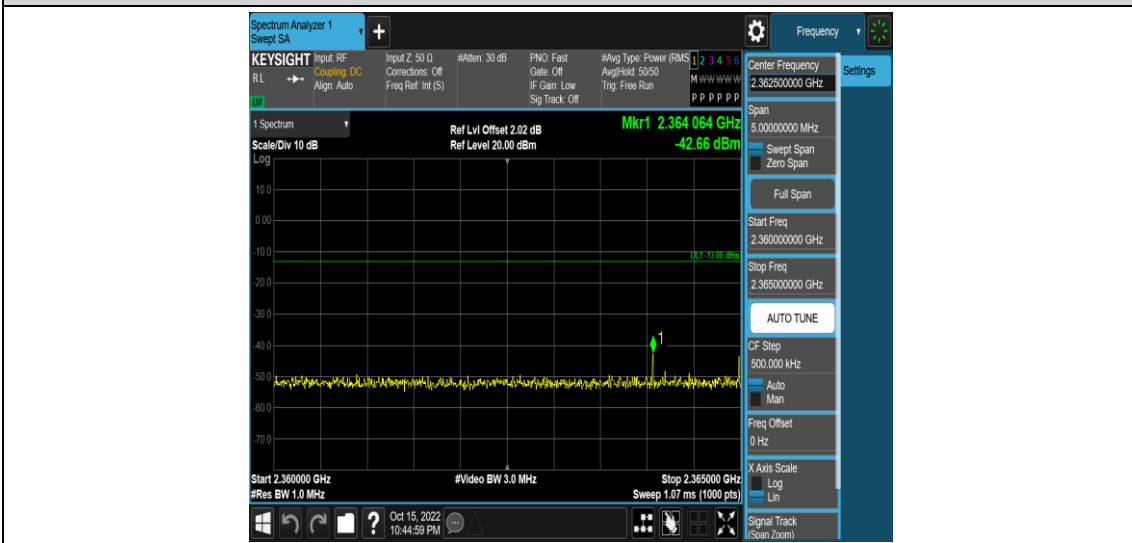

Band40-10MHz-16QAM-38750-1RB#0-Range14:2360~2365MHz