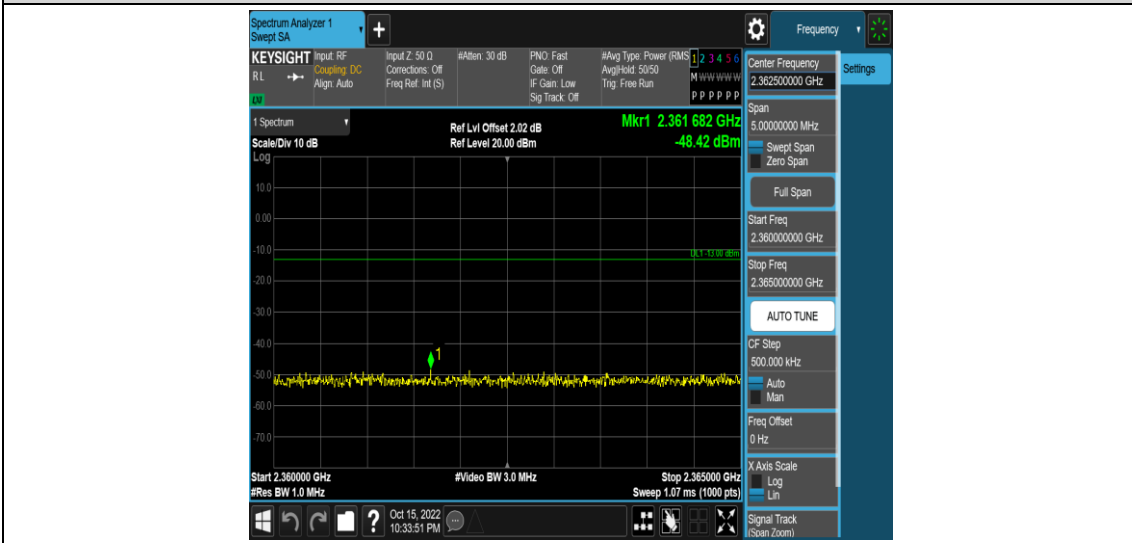

Band40-5MHz-16QAM-38750-1RB#0-Range13:2341~2345MHz

Band40-5MHz-16QAM-38750-1RB#0-Range14:2360~2365MHz

Band40-5MHz-16QAM-38750-1RB#0-Range15:2365~26500MHz

Band40-5MHz-16QAM-38775-1RB#0-Range1:0.009~0.15MHz

Band40-5MHz-16QAM-38775-1RB#0-Range2:0.15~30MHz

Band40-5MHz-16QAM-38775-1RB#0-Range3:30~1000MHz

Band40-5MHz-16QAM-38775-1RB#0-Range4: 1000~2288MHz

Band40-5MHz-16QAM-38775-1RB#0-Range5:2288~2292MHz

Band40-5MHz-16QAM-38775-1RB#0-Range6:2292~2296MHz