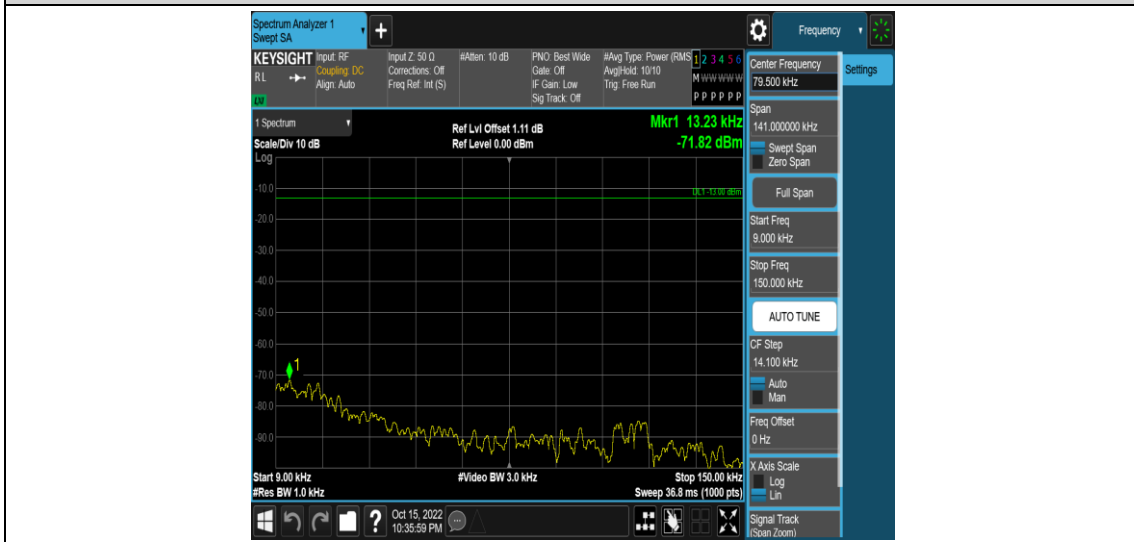

Band40-5MHz-16QAM-38750-1RB#0-Range13:2341~2345MHz

Band40-5MHz-16QAM-38750-1RB#0-Range14:2360~2365MHz

Band40-5MHz-16QAM-38750-1RB#0-Range15:2365~26500MHz

Band40-5MHz-16QAM-38775-1RB#0-Range1:0.009~0.15MHz

Band40-5MHz-16QAM-38775-1RB#0-Range2:0.15~30MHz

Band40-5MHz-16QAM-38775-1RB#0-Range3:30~1000MHz

Band40-5MHz-16QAM-38775-1RB#0-Range4: 1000~2288MHz

Band40-5MHz-16QAM-38775-1RB#0-Range5:2288~2292MHz

Band40-5MHz-16QAM-38775-1RB#0-Range6:2292~2296MHz