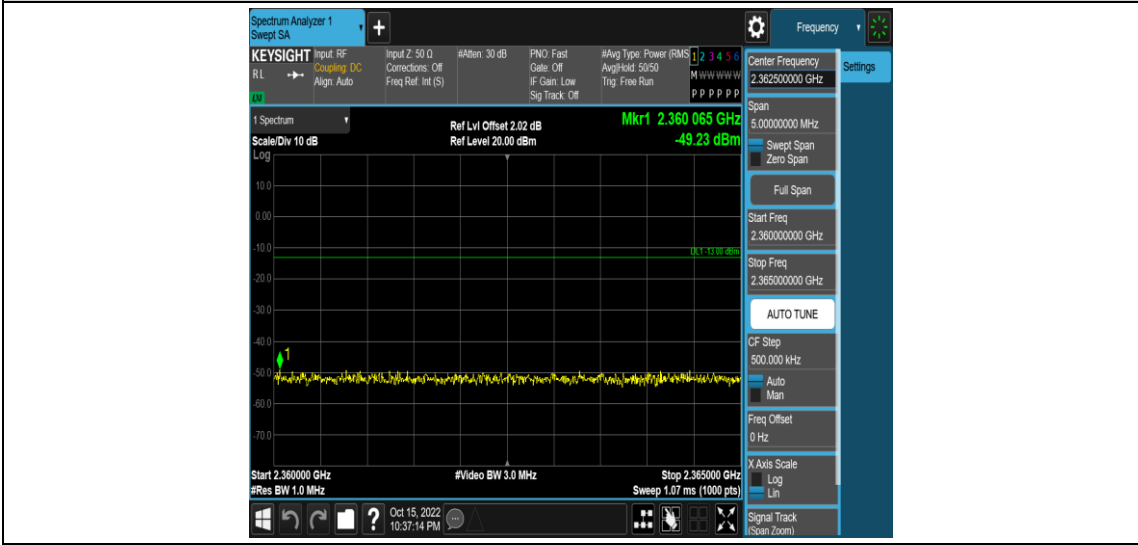

Band40-5MHz-16QAM-38775-1RB#0-Range14:2360~2365MHz