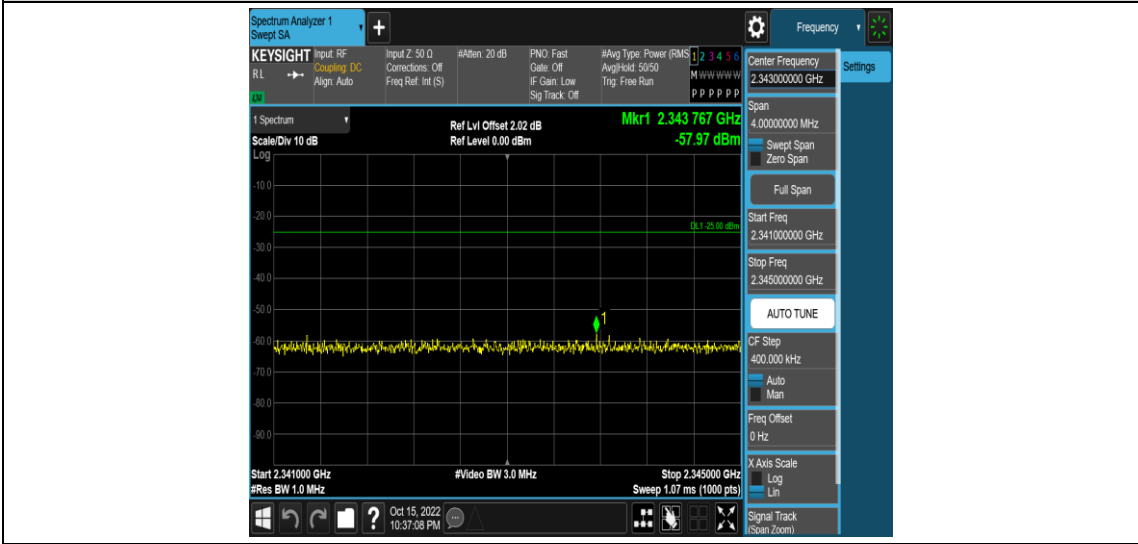

Band40-5MHz-16QAM-38775-1RB#0-Range13:2341~2345MHz