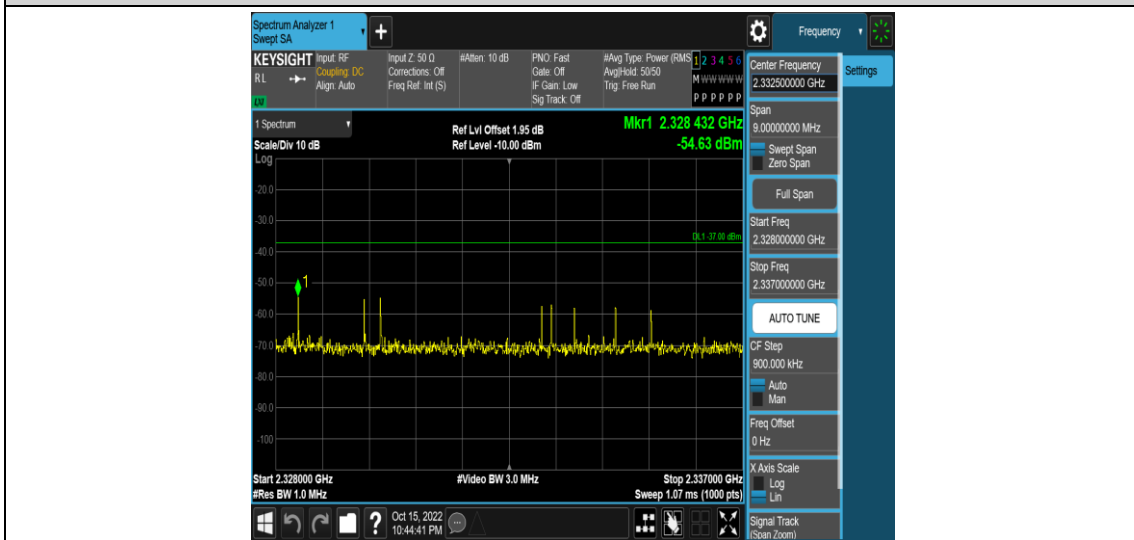

Band40-10MHz-16QAM-38750-1RB#0-Range11:2328~2337MHz