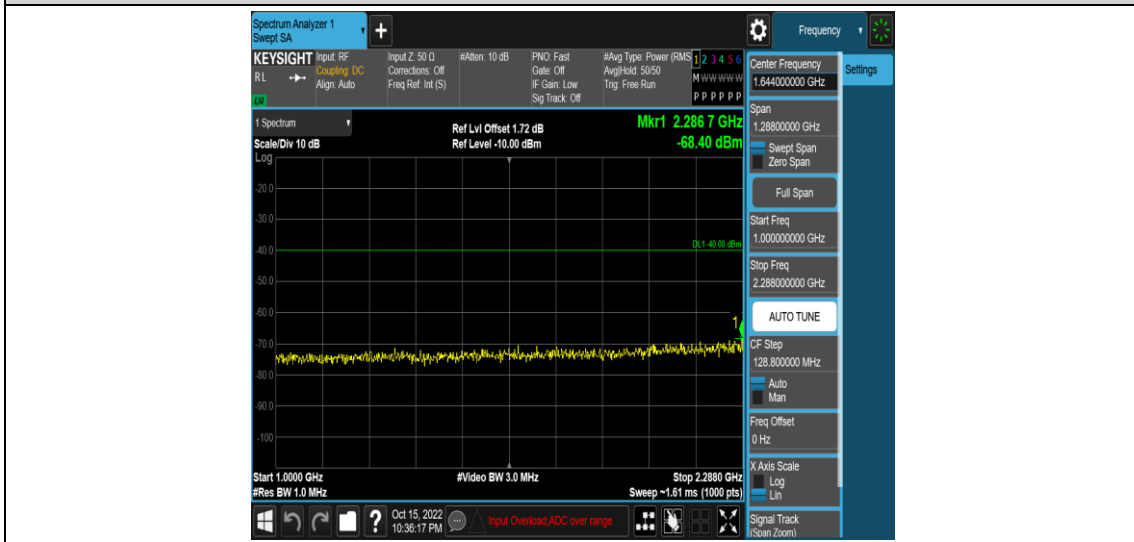

Band40-5MHz-16QAM-38750-1RB#0-Range13:2341~2345MHz

Band40-5MHz-16QAM-38750-1RB#0-Range14:2360~2365MHz

Band40-5MHz-16QAM-38750-1RB#0-Range15:2365~26500MHz

Band40-5MHz-16QAM-38775-1RB#0-Range1:0.009~0.15MHz

Band40-5MHz-16QAM-38775-1RB#0-Range2:0.15~30MHz

Band40-5MHz-16QAM-38775-1RB#0-Range3:30~1000MHz

Band40-5MHz-16QAM-38775-1RB#0-Range4: 1000~2288MHz

Band40-5MHz-16QAM-38775-1RB#0-Range5:2288~2292MHz

Band40-5MHz-16QAM-38775-1RB#0-Range6:2292~2296MHz