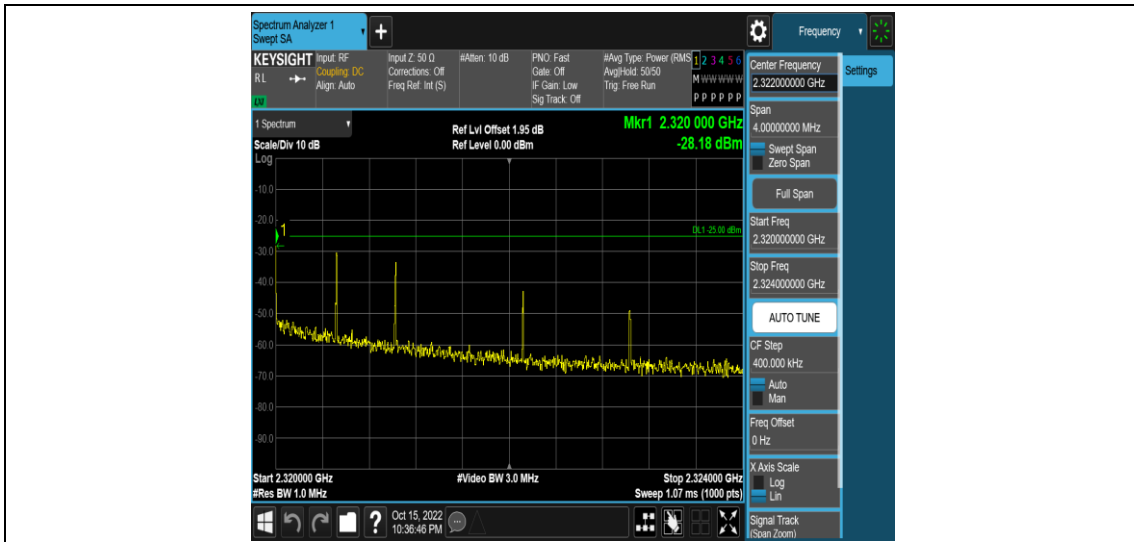

Band40-5MHz-16QAM-38775-1RB#0-Range9:2320~2324MHz