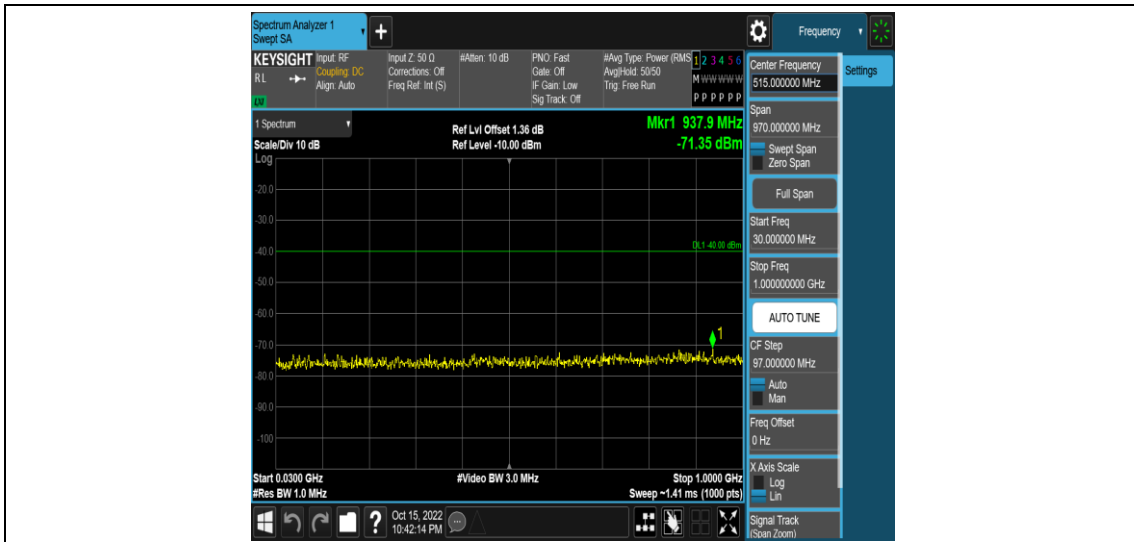

Band40-10MHz-QPSK-38750-1RB#0-Range3:30~1000MHz