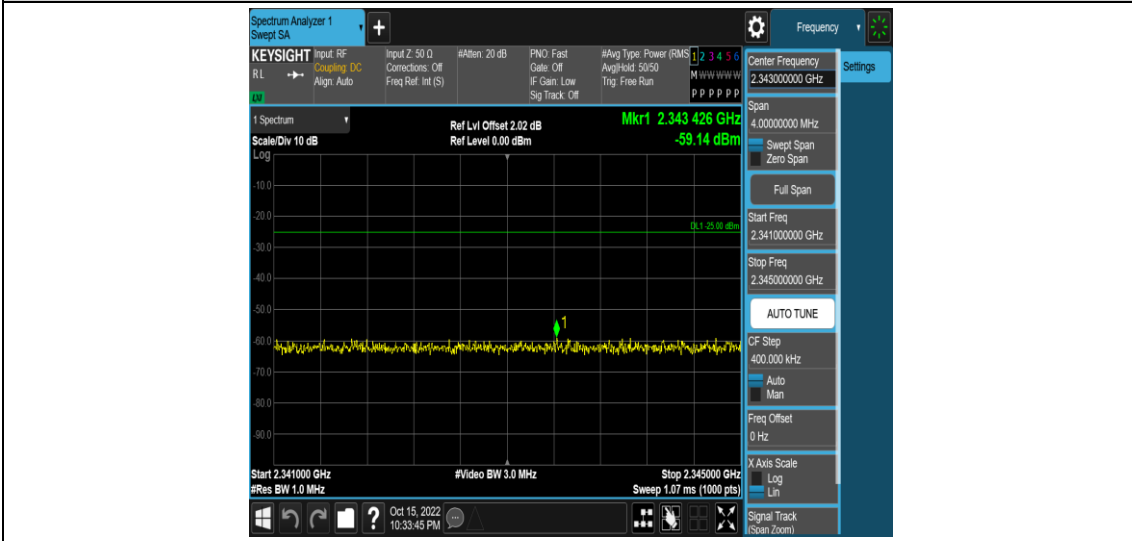

Band40-5MHz-16QAM-38750-1RB#0-Range13:2341~2345MHz

Band40-5MHz-16QAM-38750-1RB#0-Range14:2360~2365MHz

Band40-5MHz-16QAM-38750-1RB#0-Range15:2365~26500MHz

Band40-5MHz-16QAM-38775-1RB#0-Range1:0.009~0.15MHz

Band40-5MHz-16QAM-38775-1RB#0-Range2:0.15~30MHz

Band40-5MHz-16QAM-38775-1RB#0-Range3:30~1000MHz

Band40-5MHz-16QAM-38775-1RB#0-Range4: 1000~2288MHz

Band40-5MHz-16QAM-38775-1RB#0-Range5:2288~2292MHz

Band40-5MHz-16QAM-38775-1RB#0-Range6:2292~2296MHz