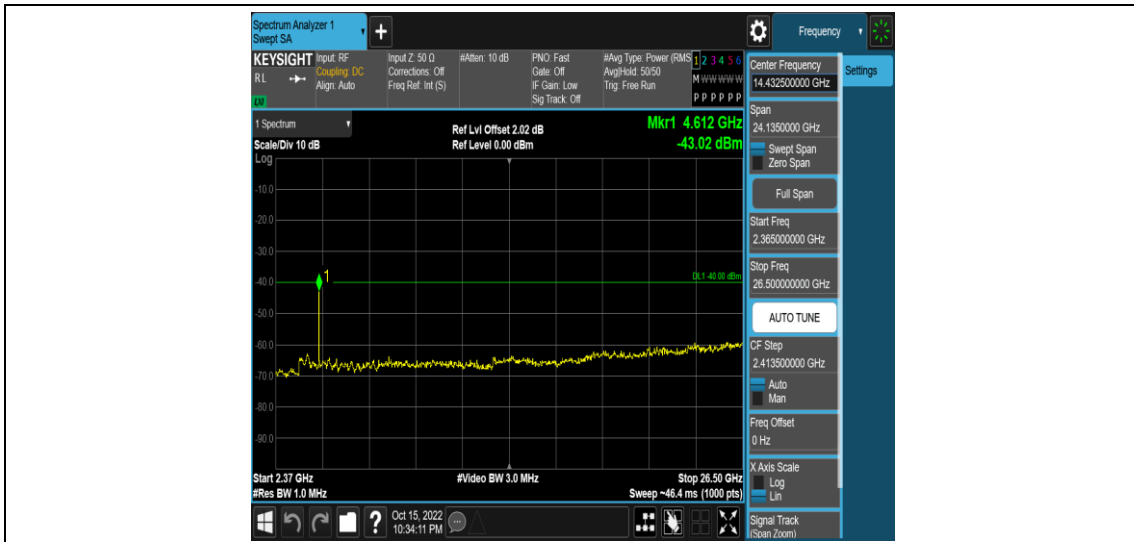

Band40-5MHz-16QAM-38750-1RB#0-Range13:2341~2345MHz

Band40-5MHz-16QAM-38750-1RB#0-Range14:2360~2365MHz

Band40-5MHz-16QAM-38750-1RB#0-Range15:2365~26500MHz

Band40-5MHz-16QAM-38775-1RB#0-Range1:0.009~0.15MHz

Band40-5MHz-16QAM-38775-1RB#0-Range2:0.15~30MHz

Band40-5MHz-16QAM-38775-1RB#0-Range3:30~1000MHz

Band40-5MHz-16QAM-38775-1RB#0-Range4: 1000~2288MHz

Band40-5MHz-16QAM-38775-1RB#0-Range5:2288~2292MHz

Band40-5MHz-16QAM-38775-1RB#0-Range6:2292~2296MHz