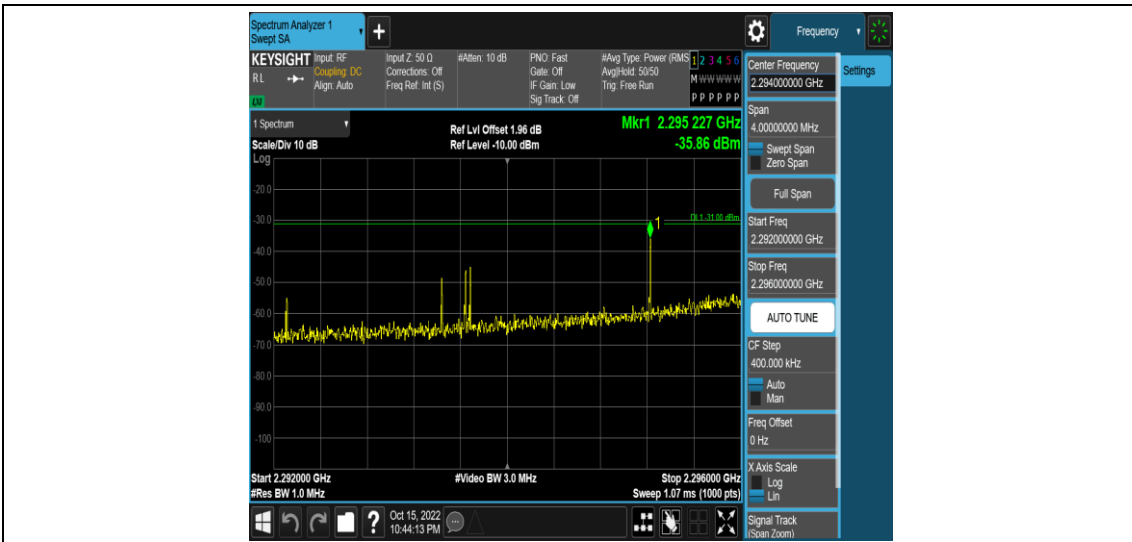

Band40-10MHz-16QAM-38750-1RB#0-Range6:2292~2296MHz