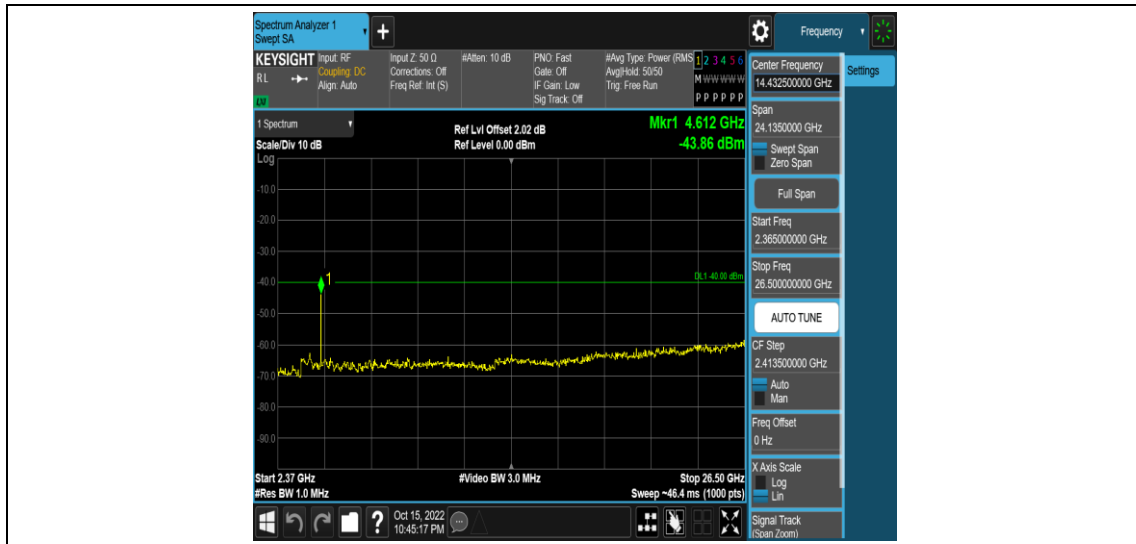

Band40-10MHz-16QAM-38750-1RB#0-Range13:2341~2345MHz

Band40-10MHz-16QAM-38750-1RB#0-Range14:2360~2365MHz

Band40-10MHz-16QAM-38750-1RB#0-Range15:2365~26500MHz

## Appendix F: Frequency Stability