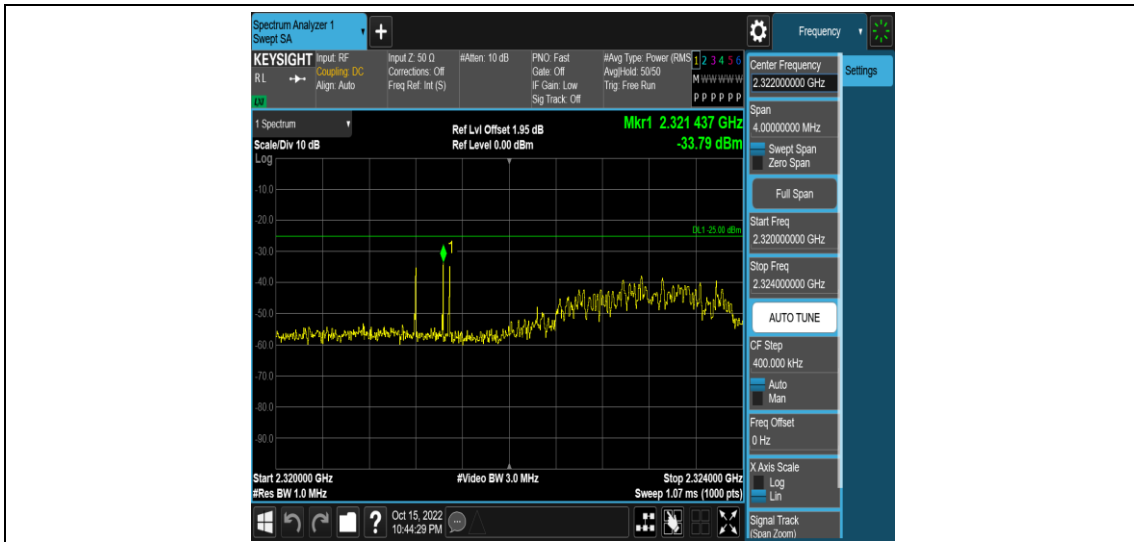

Band40-10MHz-16QAM-38750-1RB#0-Range9:2320~2324MHz