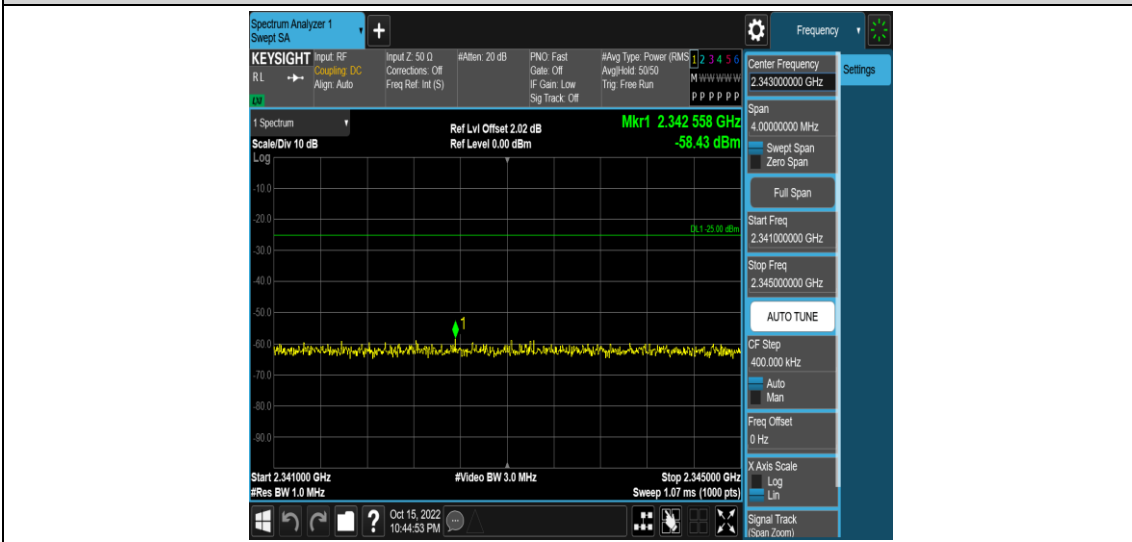

Band40-10MHz-16QAM-38750-1RB#0-Range13:2341~2345MHz