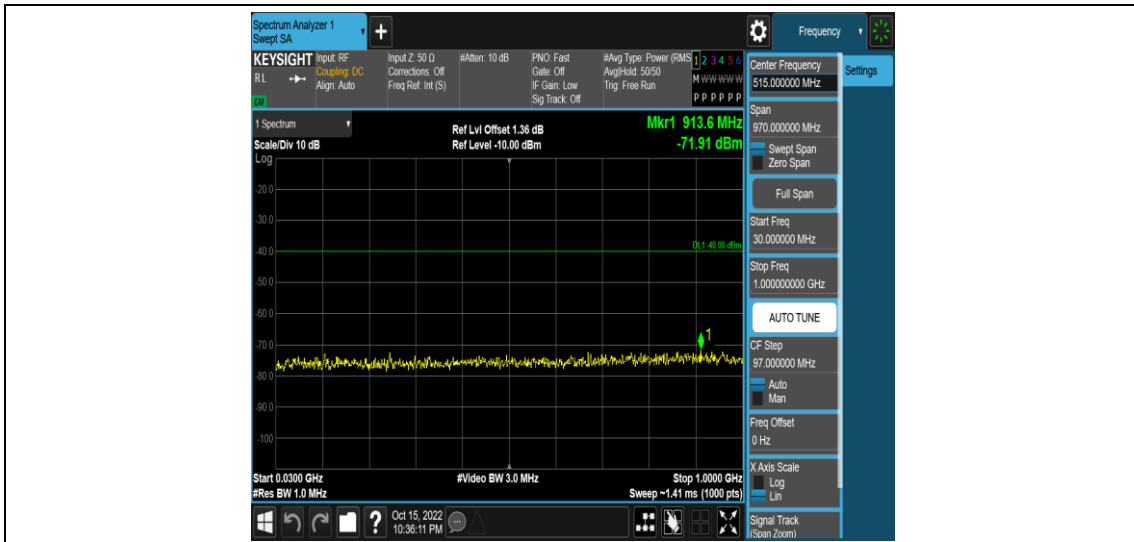

Band40-5MHz-16QAM-38775-1RB#0-Range3:30~1000MHz