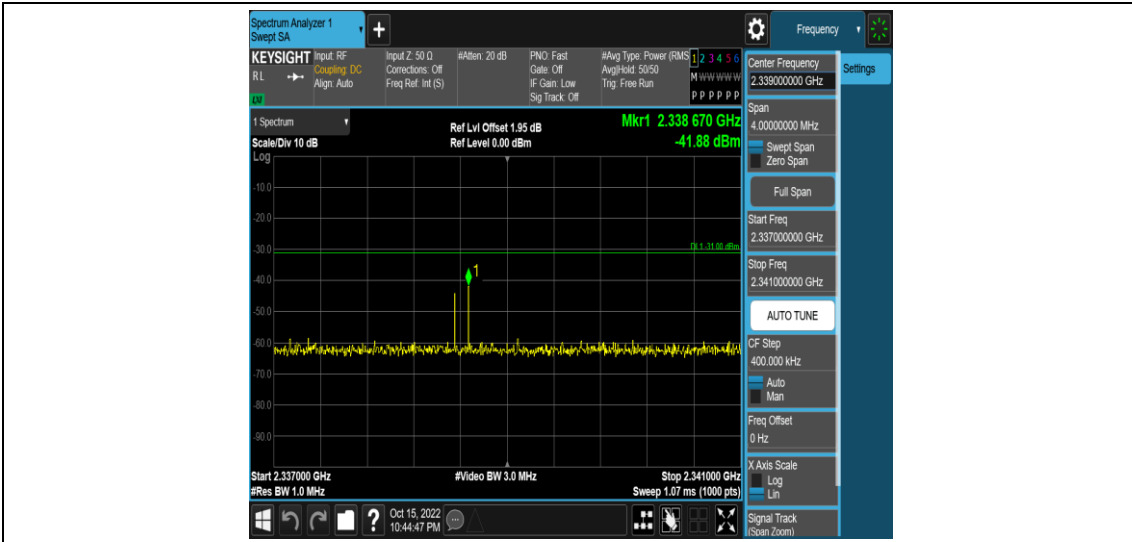

Band40-10MHz-16QAM-38750-1RB#0-Range9:2320~2324MHz

Band40-10MHz-16QAM-38750-1RB#0-Range10:2324~2328MHz

Band40-10MHz-16QAM-38750-1RB#0-Range11:2328~2337MHz

Band40-10MHz-16QAM-38750-1RB#0-Range12:2337~2341MHz