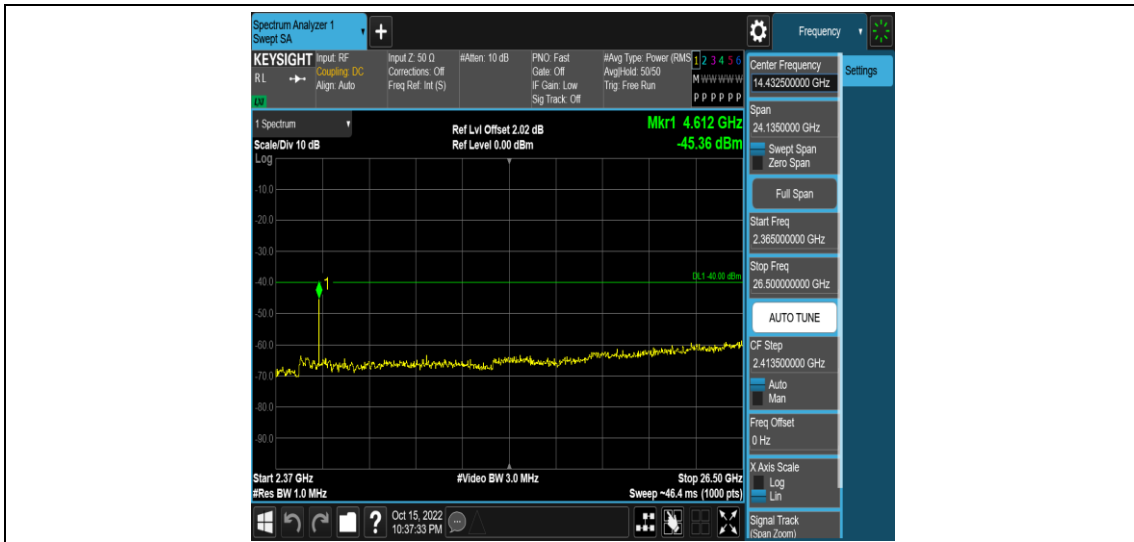

Band40-5MHz-16QAM-38775-1RB#0-Range12:2337~2341MHz

Band40-5MHz-16QAM-38775-1RB#0-Range13:2341~2345MHz

Band40-5MHz-16QAM-38775-1RB#0-Range14:2360~2365MHz

Band40-5MHz-16QAM-38775-1RB#0-Range15:2365~26500MHz