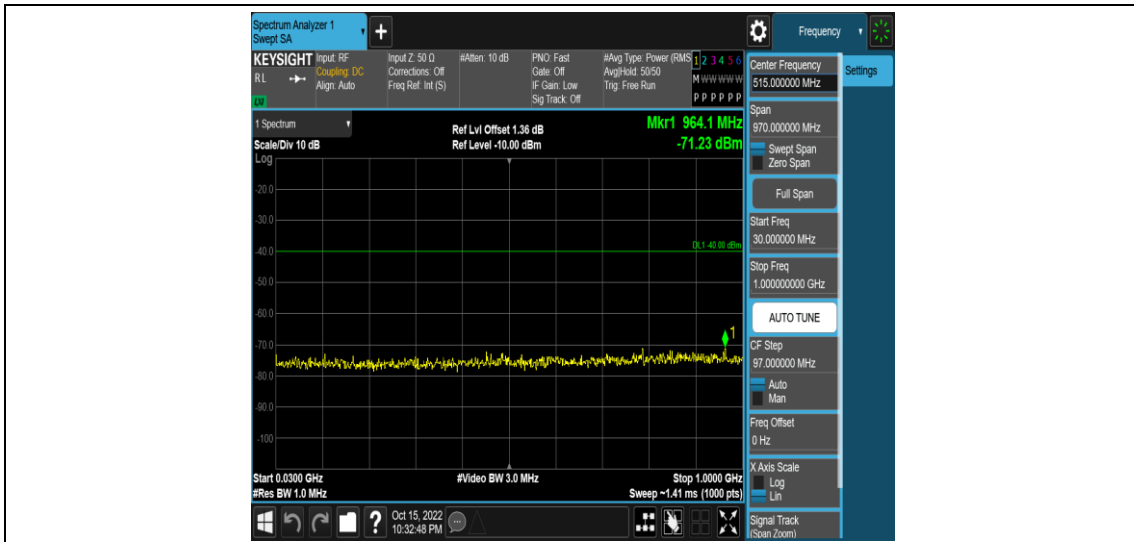

Band40-5MHz-16QAM-38750-1RB#0-Range3:30~1000MHz

Band40-5MHz-16QAM-38750-1RB#0-Range4: 1000~2288MHz