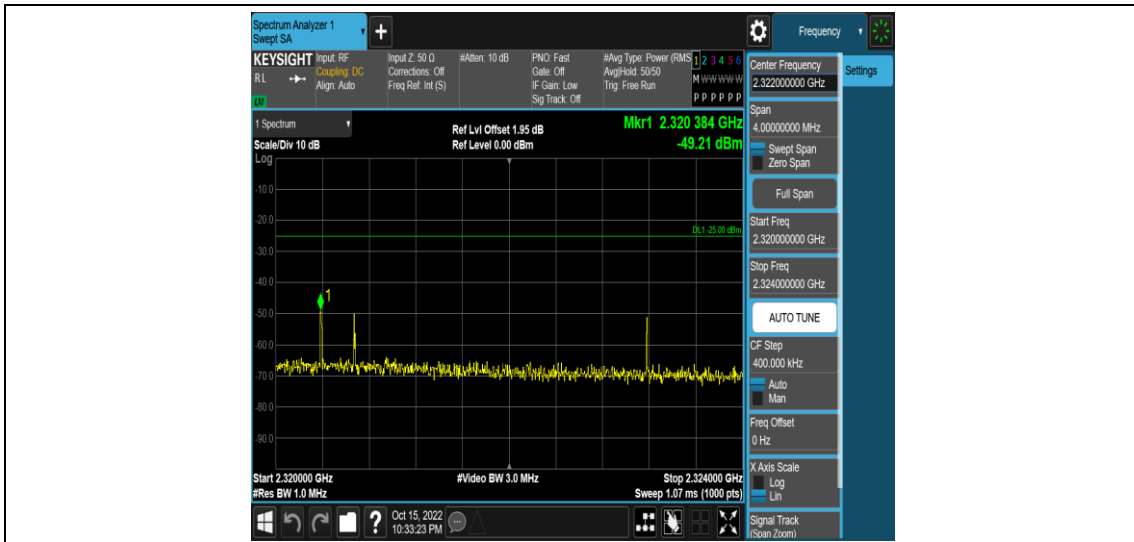

Band40-5MHz-16QAM-38750-1RB#0-Range9:2320~2324MHz

Band40-5MHz-16QAM-38750-1RB#0-Range10:2324~2328MHz