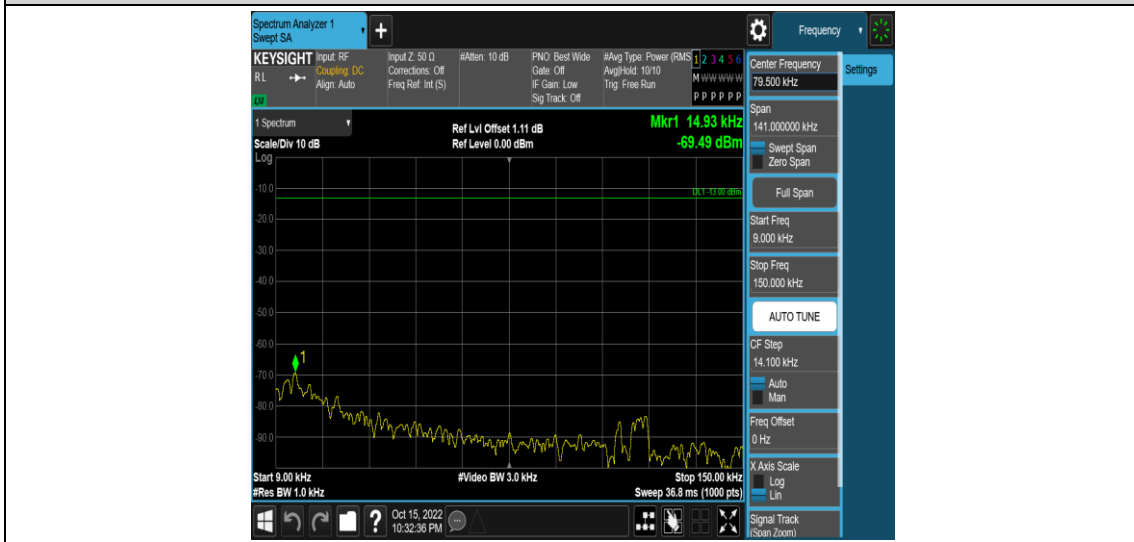

Band40-5MHz-16QAM-38725-1RB#0-Range13:2341~2345MHz

Band40-5MHz-16QAM-38725-1RB#0-Range14:2360~2365MHz

Band40-5MHz-16QAM-38725-1RB#0-Range15:2365~2650MHz

Band40-5MHz-16QAM-38750-1RB#0-Range1:0.009~0.15MHz