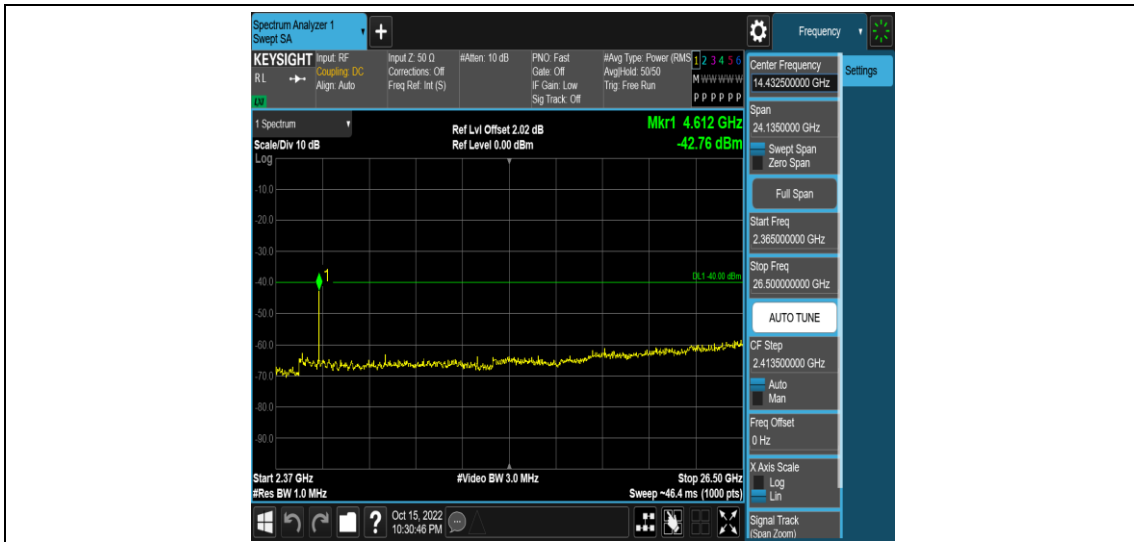

Band40-5MHz-16QAM-38725-1RB#0-Range13:2341~2345MHz

Band40-5MHz-16QAM-38725-1RB#0-Range14:2360~2365MHz

Band40-5MHz-16QAM-38725-1RB#0-Range15:2365~2650MHz

Band40-5MHz-16QAM-38750-1RB#0-Range1:0.009~0.15MHz