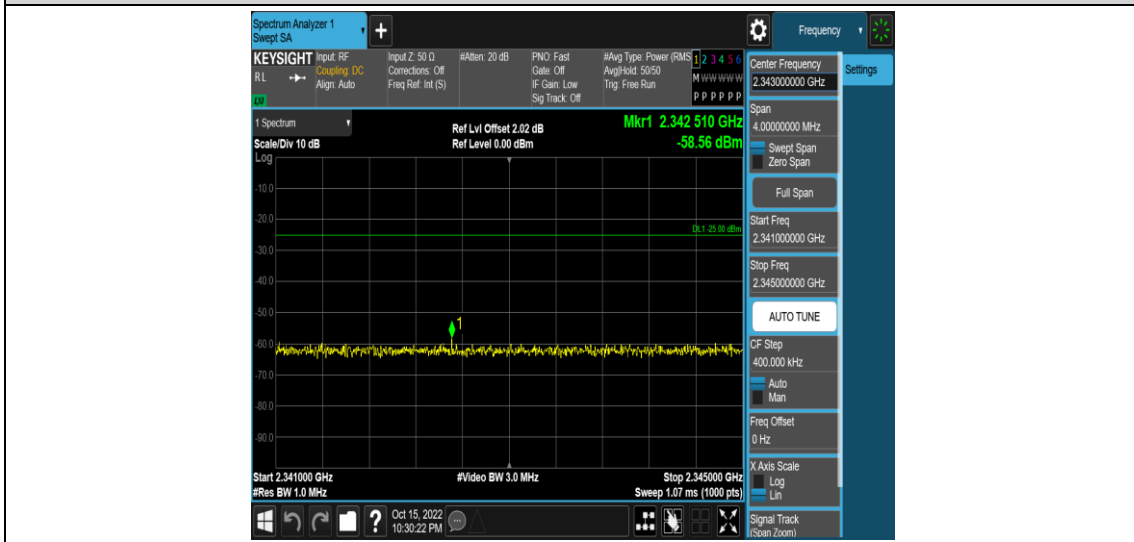

Band40-5MHz-16QAM-38725-1RB#0-Range13:2341~2345MHz

Band40-5MHz-16QAM-38725-1RB#0-Range14:2360~2365MHz