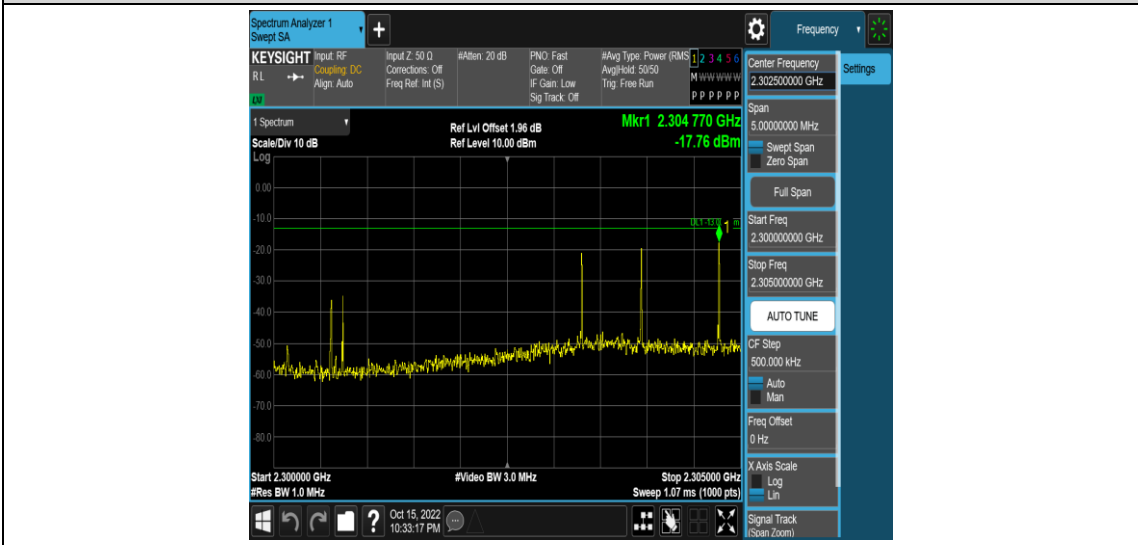

Band40-5MHz-16QAM-38750-1RB#0-Range8:2300~2305MHz

Band40-5MHz-16QAM-38750-1RB#0-Range9:2320~2324MHz