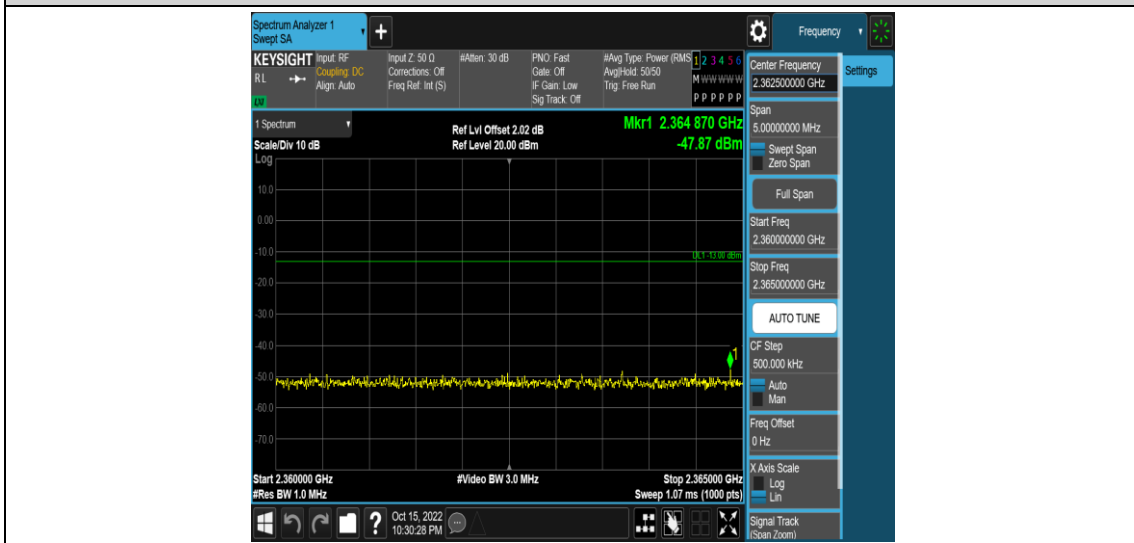

Band40-5MHz-16QAM-38725-1RB#0-Range14:2360~2365MHz

Band40-5MHz-16QAM-38725-1RB#0-Range15:2365~2650MHz