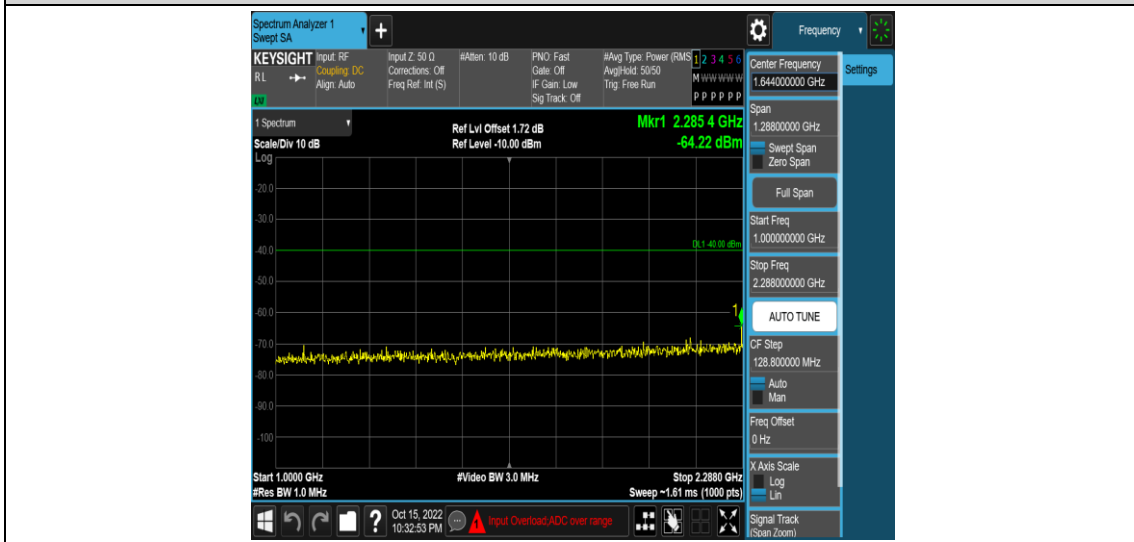

Band40-5MHz-16QAM-38750-1RB#0-Range4: 1000~2288MHz

Band40-5MHz-16QAM-38750-1RB#0-Range5: 2288~2292MHz