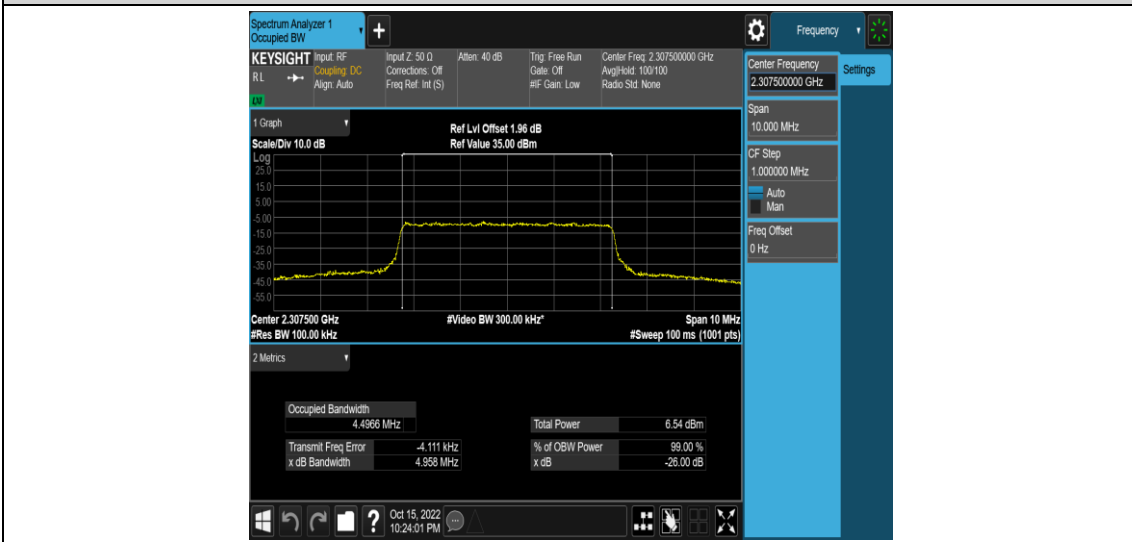

Band40-5MHz-16QAM-38725-25RB#0