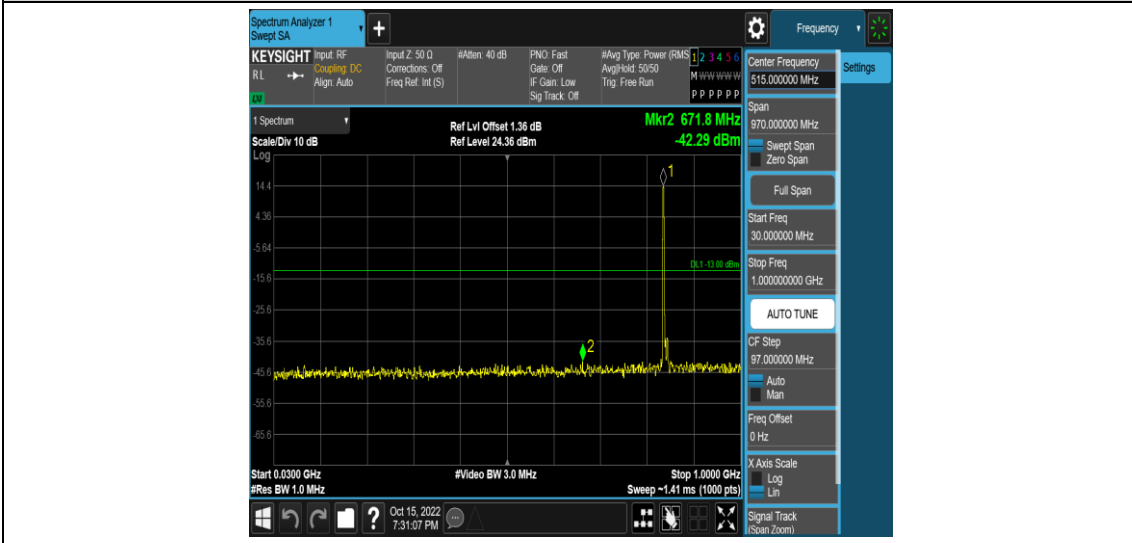

Band5-10MHz-16QAM-20450-1RB#0-Range4:1000~10000MHz

Band5-10MHz-16QAM-20525-1RB#0-Range1:0.009~0.15MHz

Band5-10MHz-16QAM-20525-1RB#0-Range2:0.15~30MHz

Band5-10MHz-16QAM-20525-1RB#0-Range3:30~1000MHz

Band5-10MHz-16QAM-20525-1RB#0-Range4:1000~10000MHz

Band5-10MHz-16QAM-20600-1RB#0-Range1:0.009~0.15MHz

Band5-10MHz-16QAM-20600-1RB#0-Range2:0.15~30MHz

Band5-10MHz-16QAM-20600-1RB#0-Range3:30~1000MHz

Band5-10MHz-16QAM-20600-1RB#0-Range4:1000~10000MHz

Appendix F: Frequency Stability