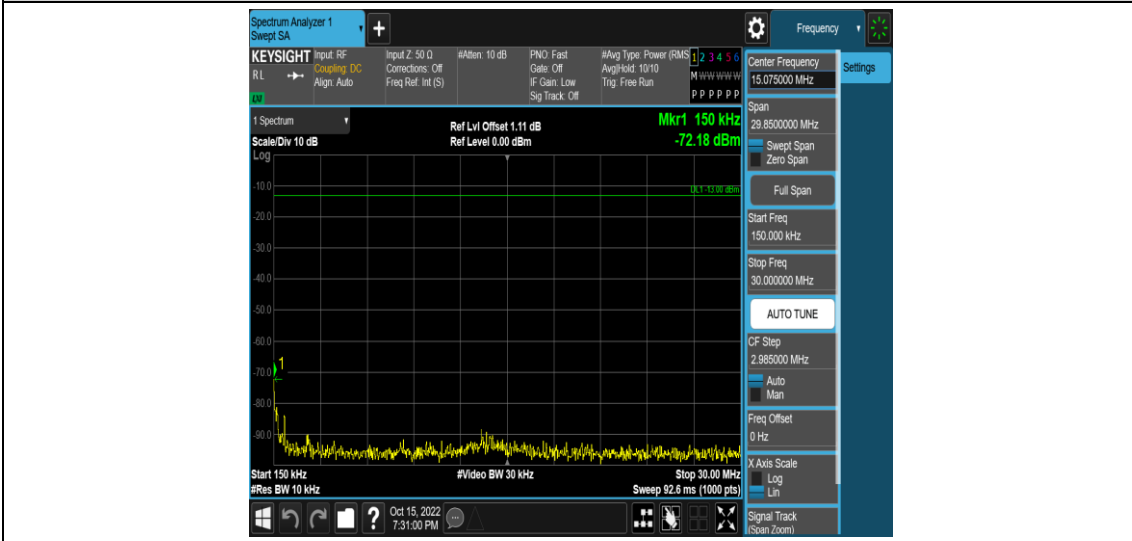

Band5-10MHz-16QAM-20450-1RB#0-Range4:1000~10000MHz

Band5-10MHz-16QAM-20525-1RB#0-Range1:0.009~0.15MHz

Band5-10MHz-16QAM-20525-1RB#0-Range2:0.15~30MHz

Band5-10MHz-16QAM-20525-1RB#0-Range3:30~1000MHz

Band5-10MHz-16QAM-20525-1RB#0-Range4:1000~10000MHz

Band5-10MHz-16QAM-20600-1RB#0-Range1:0.009~0.15MHz

Band5-10MHz-16QAM-20600-1RB#0-Range2:0.15~30MHz

Band5-10MHz-16QAM-20600-1RB#0-Range3:30~1000MHz

Band5-10MHz-16QAM-20600-1RB#0-Range4:1000~10000MHz

Appendix F: Frequency Stability