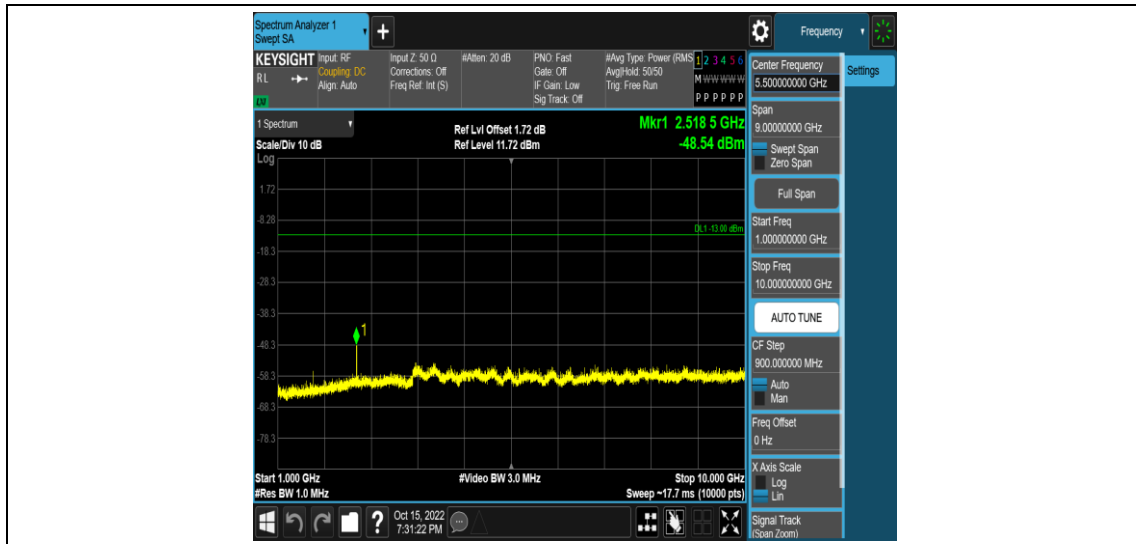

Band5-10MHz-16QAM-20600-1RB#0-Range1:0.009~0.15MHz

Band5-10MHz-16QAM-20600-1RB#0-Range2:0.15~30MHz

Band5-10MHz-16QAM-20600-1RB#0-Range3:30~1000MHz

Band5-10MHz-16QAM-20600-1RB#0-Range4:1000~10000MHz

Appendix F: Frequency Stability