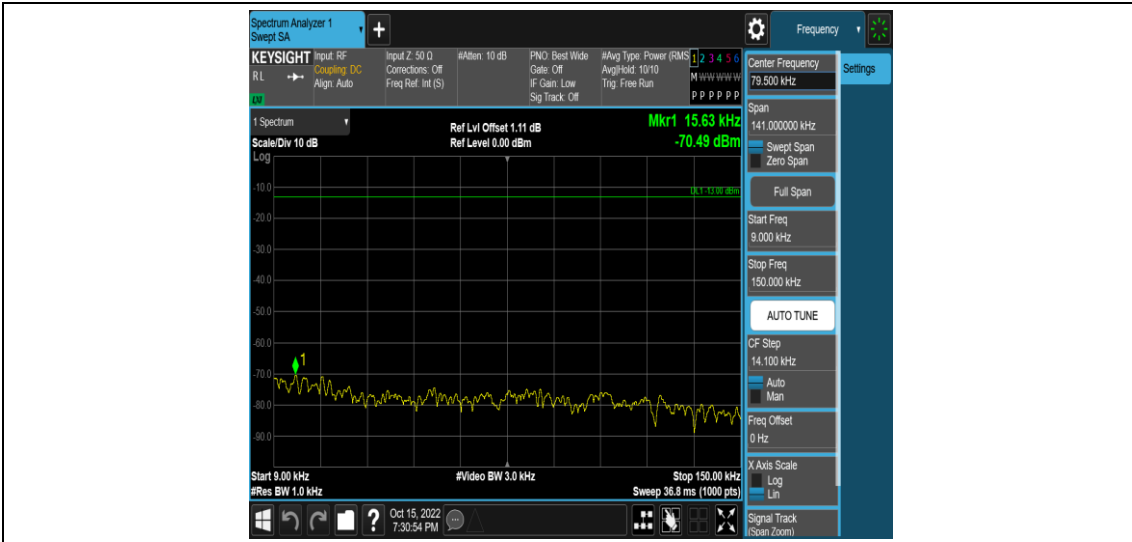

Band5-10MHz-16QAM-20600-1RB#0-Range1:0.009~0.15MHz