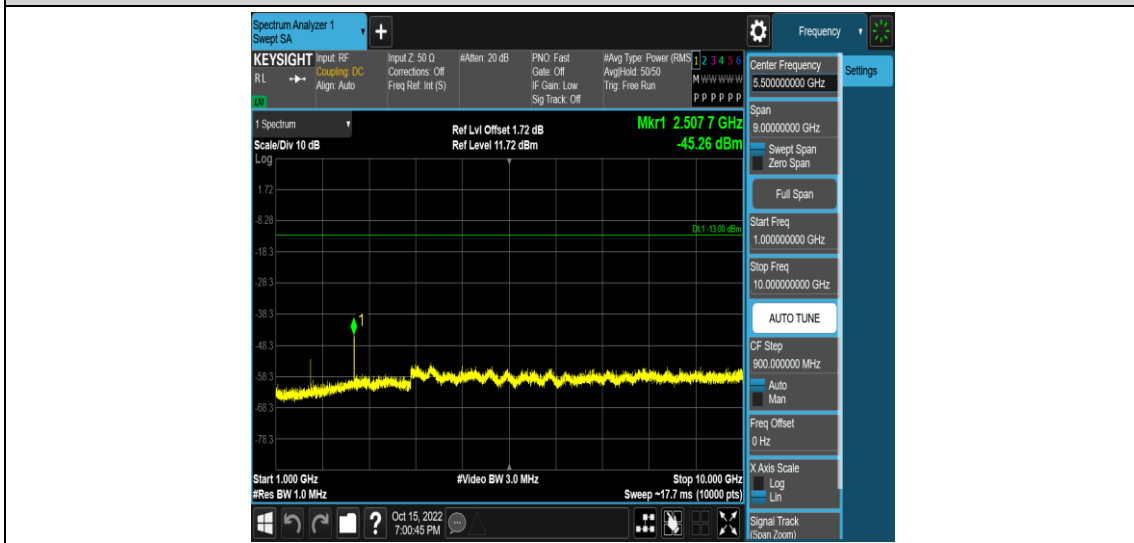

Band5-1.4MHz-16QAM-20525-1RB#0-Range4:1000~10000MHz