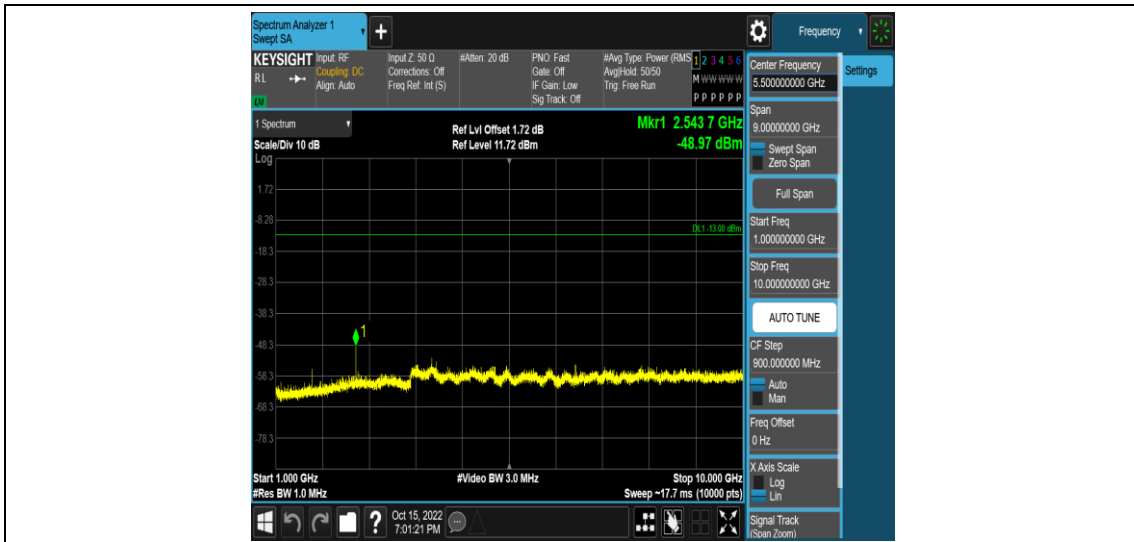

Band5-1.4MHz-QPSK-20643-1RB#0-Range2:0.15~30MHz

Band5-1.4MHz-QPSK-20643-1RB#0-Range3:30~1000MHz

Band5-1.4MHz-QPSK-20643-1RB#0-Range4:1000~10000MHz

Band5-1.4MHz-16QAM-20407-1RB#0-Range1:0.009~0.15MHz

Band5-1.4MHz-16QAM-20407-1RB#0-Range2:0.15~30MHz

Band5-1.4MHz-16QAM-20407-1RB#0-Range3:30~1000MHz

Band5-1.4MHz-16QAM-20407-1RB#0-Range4:1000~10000MHz

Band5-1.4MHz-16QAM-20525-1RB#0-Range1:0.009~0.15MHz

Band5-1.4MHz-16QAM-20525-1RB#0-Range2:0.15~30MHz

Band5-1.4MHz-16QAM-20525-1RB#0-Range3:30~1000MHz