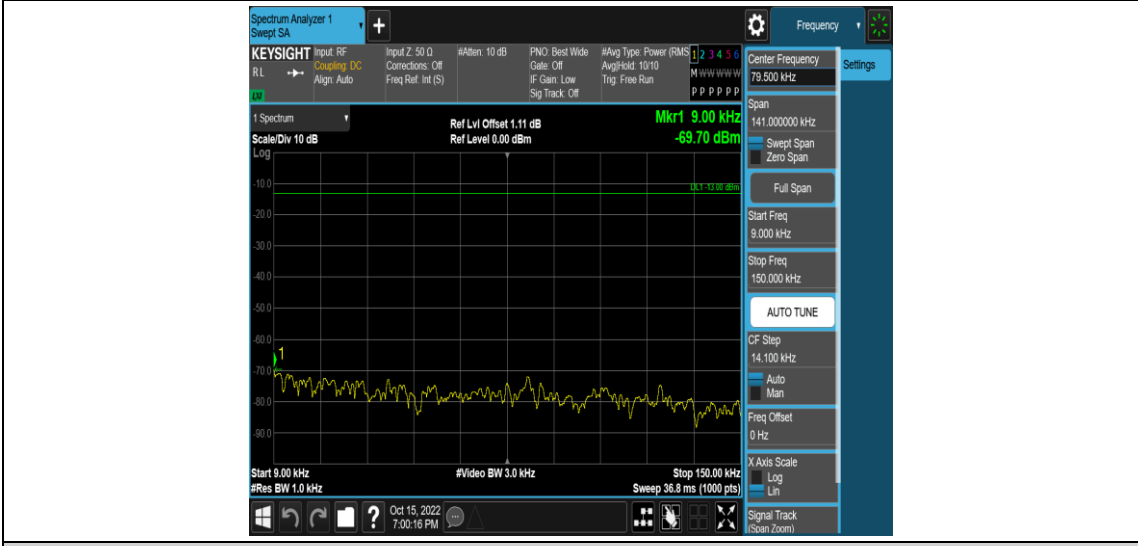

Band5-1.4MHz-16QAM-20525-1RB#0-Range1:0.009~0.15MHz