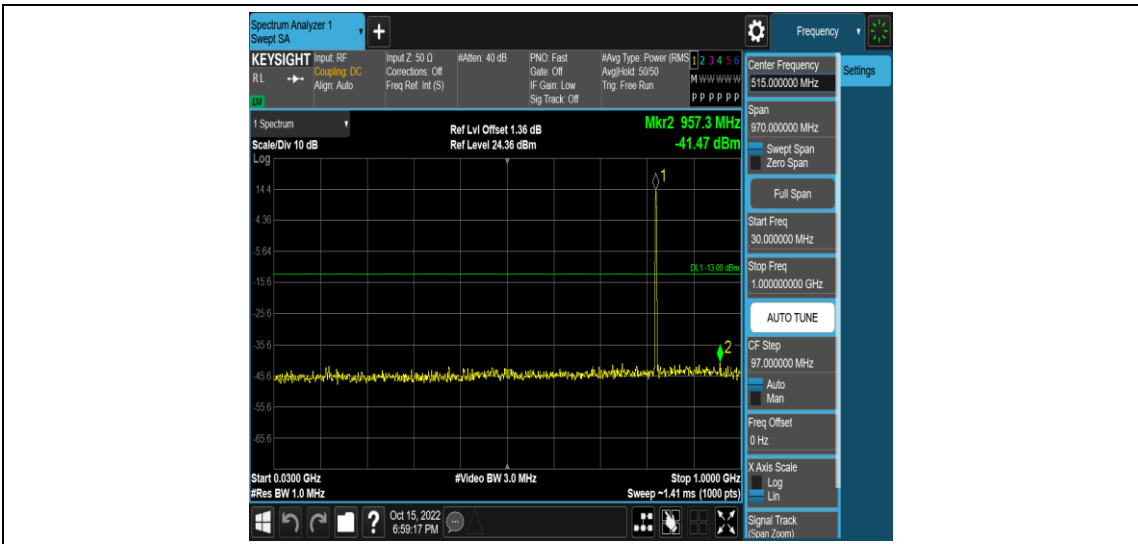

Band5-1.4MHz-16QAM-20407-1RB#0-Range3:30~1000MHz