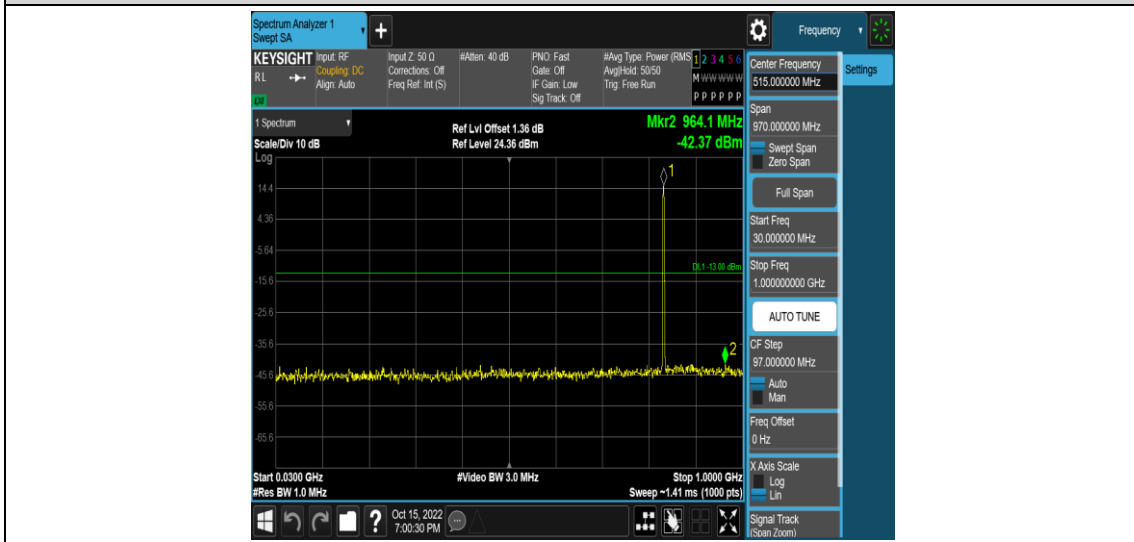

Band5-1.4MHz-16QAM-20407-1RB#0-Range3:30~1000MHz

Band5-1.4MHz-16QAM-20407-1RB#0-Range4:1000~10000MHz

Band5-1.4MHz-16QAM-20525-1RB#0-Range1:0.009~0.15MHz

Band5-1.4MHz-16QAM-20525-1RB#0-Range2:0.15~30MHz

Band5-1.4MHz-16QAM-20525-1RB#0-Range3:30~1000MHz