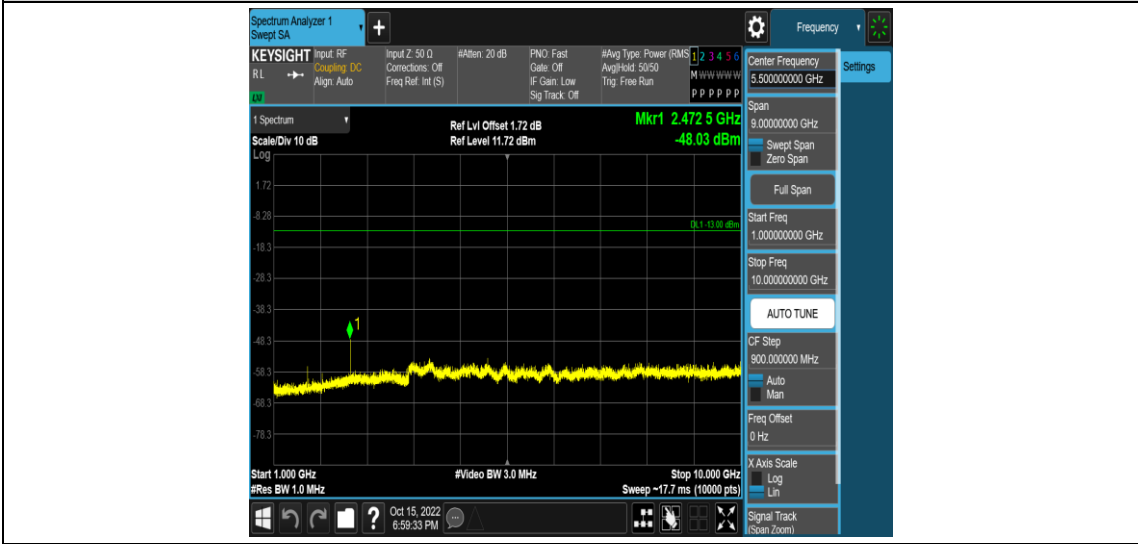

Band5-1.4MHz-16QAM-20407-1RB#0-Range4:1000~10000MHz