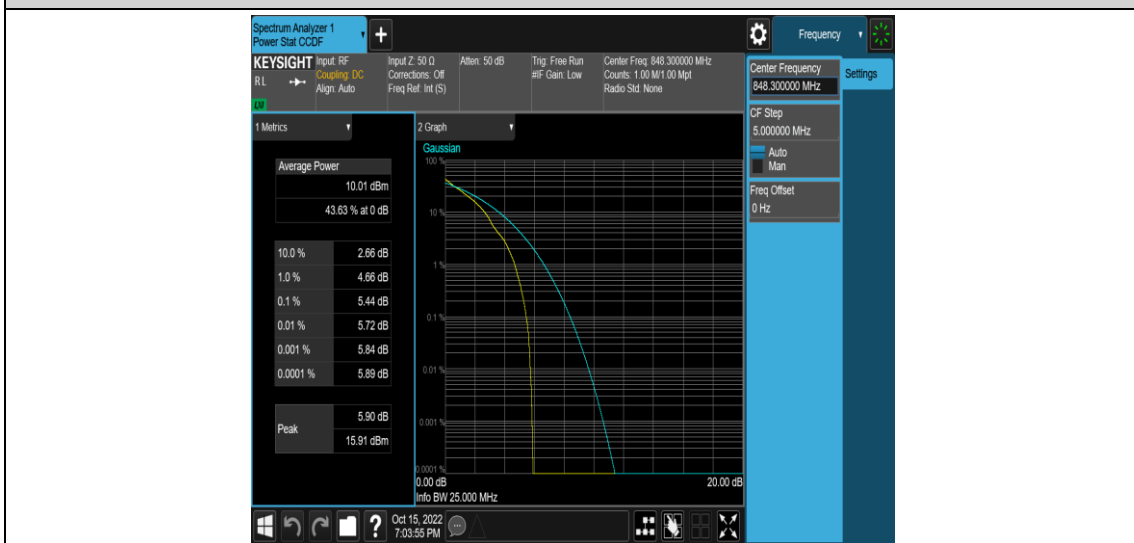

Test Graphs

Band5-1.4MHz-QPSK-20525-6RB#0

Band5-1.4MHz-QPSK-20643-1RB#0

Band5-1.4MHz-QPSK-20643-6RB#0

Band5-1.4MHz-16QAM-20407-1RB#0

Band5-1.4MHz-16QAM-20407-6RB#0

Band5-1.4MHz-16QAM-20525-1RB#0

Band5-1.4MHz-16QAM-20525-6RB#0