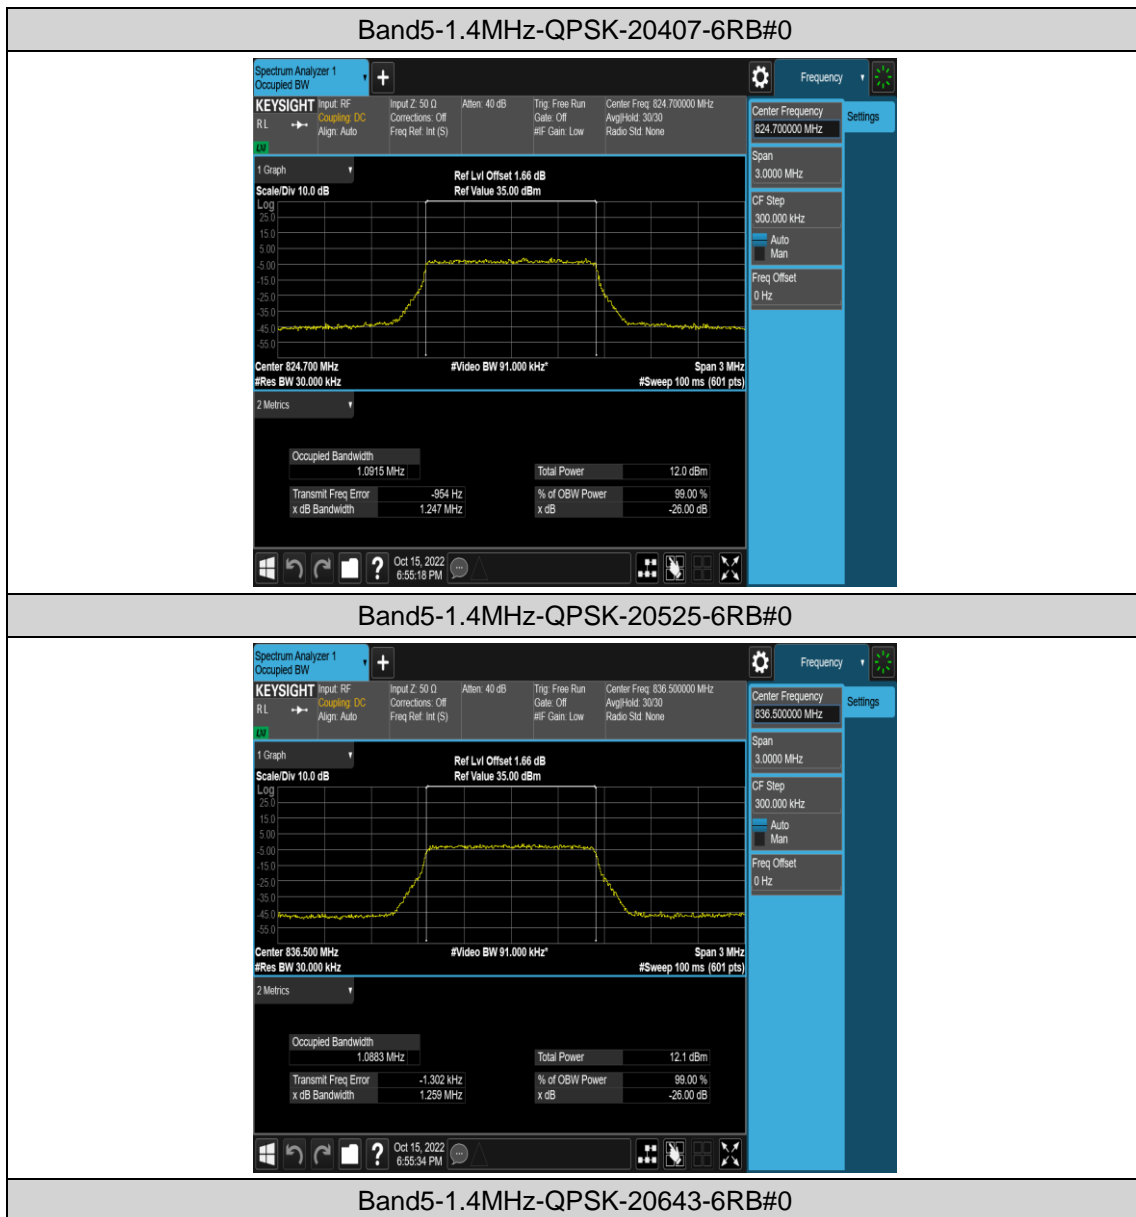

Test Graphs