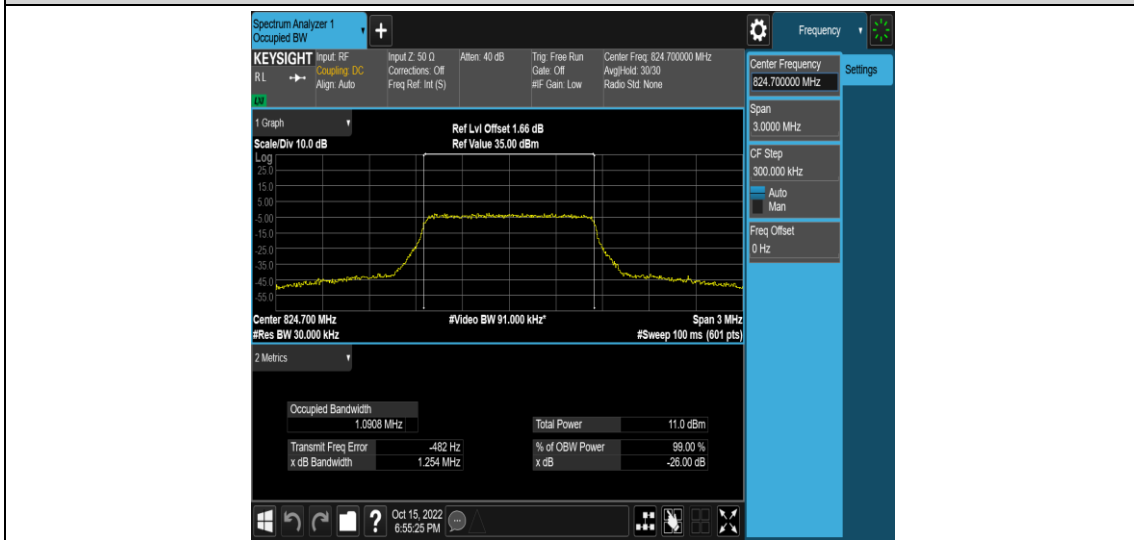

Test Result

Band	Bandwidth	Modulation	Channel	RB Configuration	Occupied Bandwidth (MHz)	26dB Bandwidth (MHz)	Verdict
Band5	1.4MHz	QPSK	20407	6RB#0	1.0915	1.247	PASS
Band5	1.4MHz	QPSK	20525	6RB#0	1.0883	1.259	PASS
Band5	1.4MHz	QPSK	20643	6RB#0	1.0878	1.240	PASS
Band5	1.4MHz	16QAM	20407	6RB#0	1.0908	1.254	PASS
Band5	1.4MHz	16QAM	20525	6RB#0	1.0857	1.233	PASS
Band5	1.4MHz	16QAM	20643	6RB#0	1.0899	1.265	PASS
Band5	3MHz	QPSK	20415	15RB#0	2.6896	2.846	PASS
Band5	3MHz	QPSK	20525	15RB#0	2.6886	2.859	PASS
Band5	3MHz	QPSK	20635	15RB#0	2.6948	2.854	PASS
Band5	3MHz	16QAM	20415	15RB#0	2.6883	2.841	PASS
Band5	3MHz	16QAM	20525	15RB#0	2.6856	2.855	PASS
Band5	3MHz	16QAM	20635	15RB#0	2.6931	2.845	PASS
Band5	5MHz	QPSK	20425	25RB#0	4.4996	4.837	PASS
Band5	5MHz	QPSK	20525	25RB#0	4.4967	4.792	PASS
Band5	5MHz	QPSK	20625	25RB#0	4.5093	4.804	PASS
Band5	5MHz	16QAM	20425	25RB#0	4.5001	4.796	PASS
Band5	5MHz	16QAM	20525	25RB#0	4.4939	4.836	PASS
Band5	5MHz	16QAM	20625	25RB#0	4.5084	4.799	PASS
Band5	10MHz	QPSK	20450	50RB#0	8.9939	9.562	PASS
Band5	10MHz	QPSK	20525	50RB#0	8.9690	9.499	PASS
Band5	10MHz	QPSK	20600	50RB#0	8.9888	9.516	PASS
Band5	10MHz	16QAM	20450	50RB#0	8.9869	9.495	PASS
Band5	10MHz	16QAM	20525	50RB#0	8.9612	9.492	PASS
Band5	10MHz	16QAM	20600	50RB#0	8.9866	9.512	PASS

Test Graphs

Band5-1.4MHz-16QAM-20407-6RB#0

Band5-1.4MHz-16QAM-20525-6RB#0

Band5-1.4MHz-16QAM-20643-6RB#0

Band5-3MHz-QPSK-20415-15RB#0

Band5-3MHz-QPSK-20525-15RB#0

Band5-3MHz-QPSK-20635-15RB#0

Band5-3MHz-16QAM-20415-15RB#0