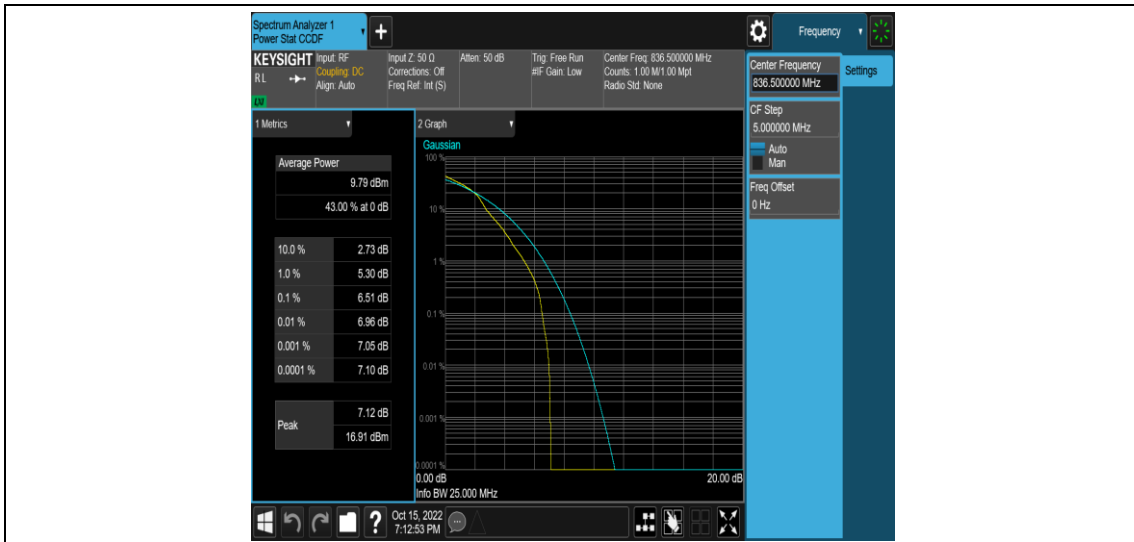

Band5-3MHz-16QAM-20525-1RB#0