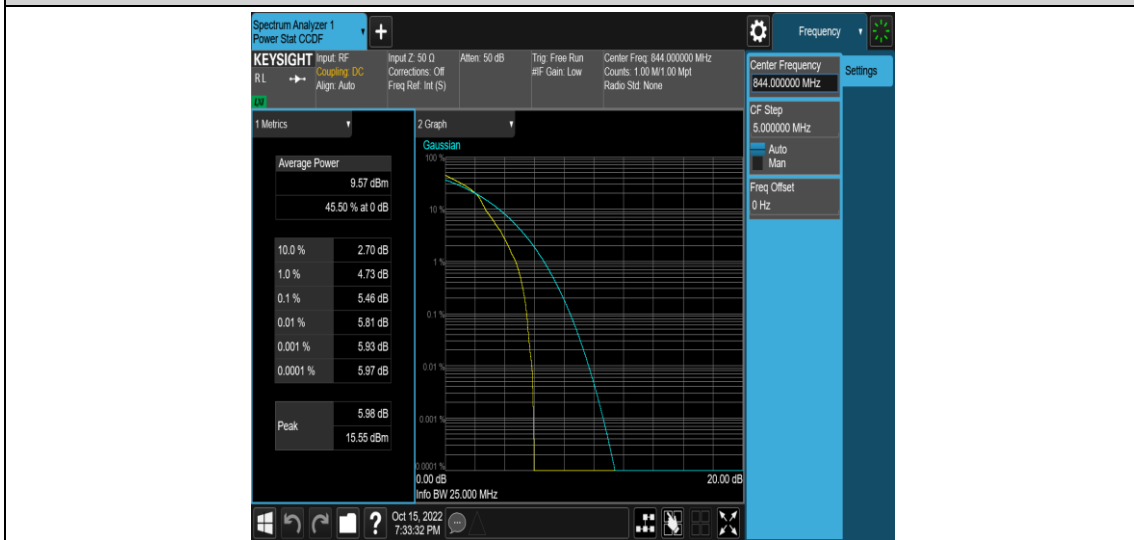

Band5-10MHz-16QAM-20450-1RB#0

Band5-10MHz-16QAM-20450-50RB#0

Band5-10MHz-16QAM-20525-1RB#0

Band5-10MHz-16QAM-20525-50RB#0

Band5-10MHz-16QAM-20600-1RB#0

Band5-10MHz-16QAM-20600-50RB#0

Appendix C: 26dB Bandwidth and Occupied Bandwidth