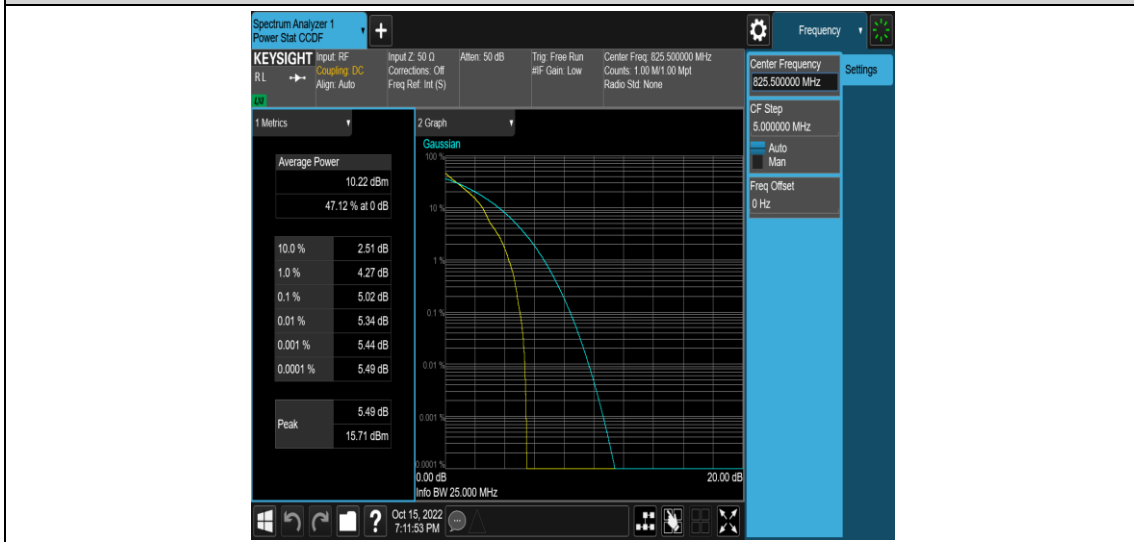

Band5-3MHz-QPSK-20415-1RB#0