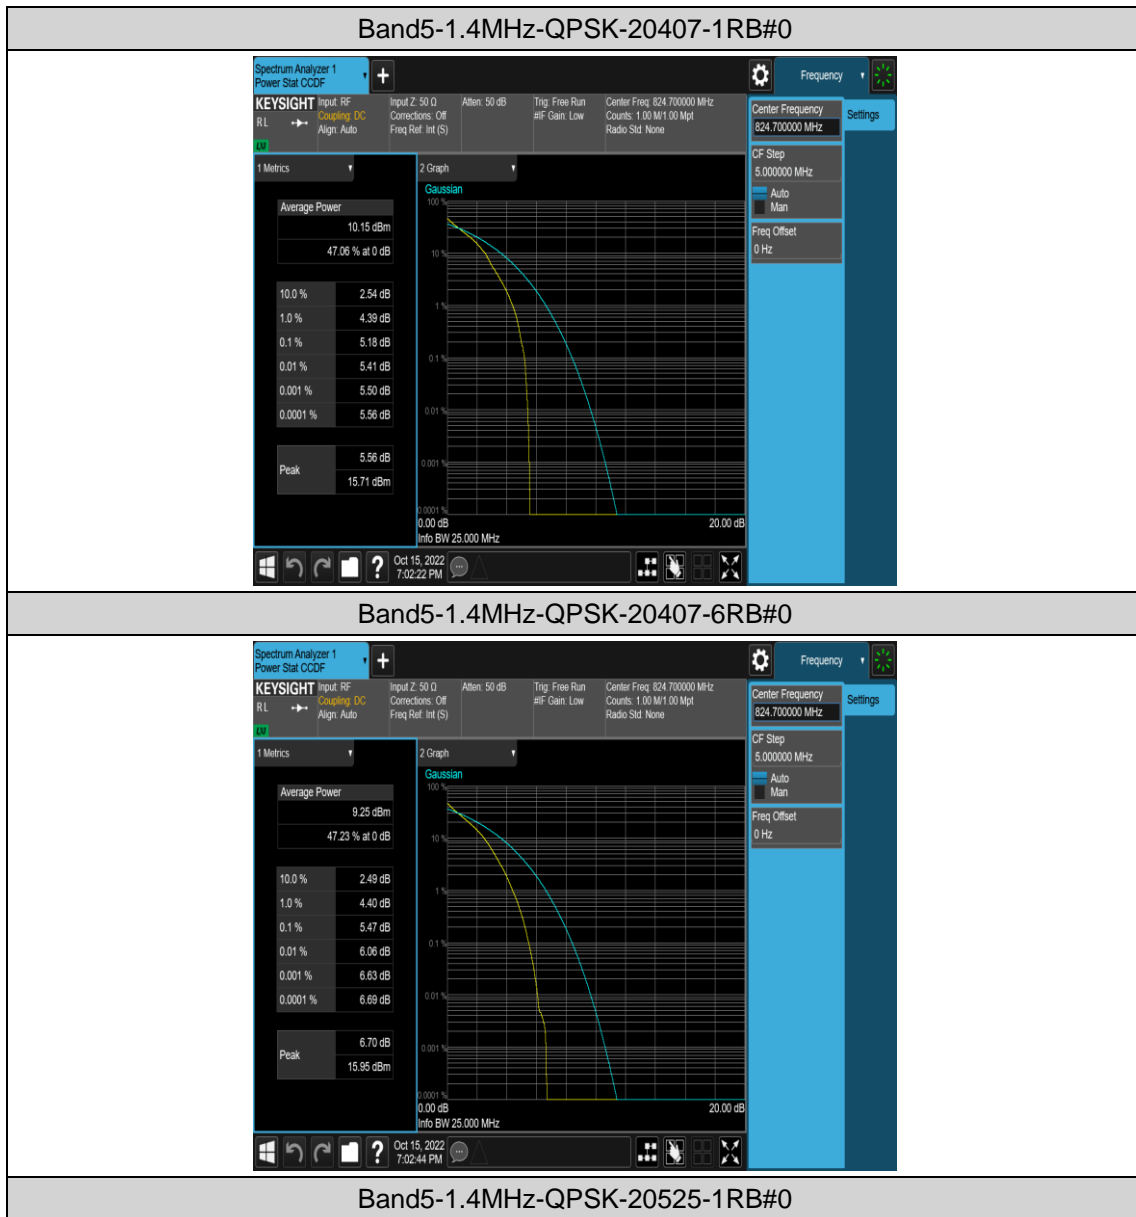

Test Graphs