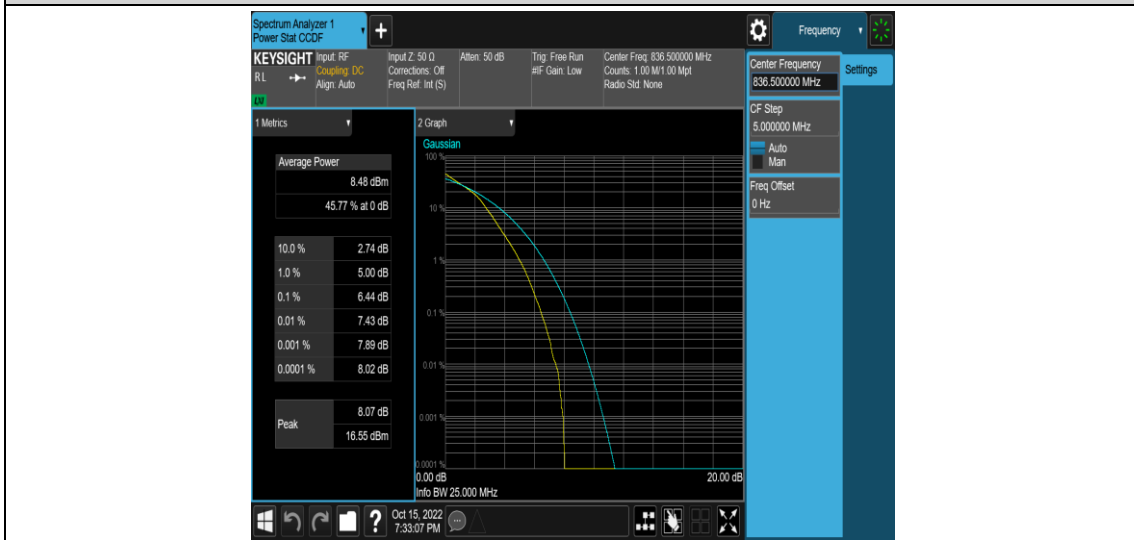

Band5-10MHz-16QAM-20450-1RB#0

Band5-10MHz-16QAM-20450-50RB#0

Band5-10MHz-16QAM-20525-1RB#0

Band5-10MHz-16QAM-20525-50RB#0

Band5-10MHz-16QAM-20600-1RB#0

Band5-10MHz-16QAM-20600-50RB#0

Appendix C: 26dB Bandwidth and Occupied Bandwidth