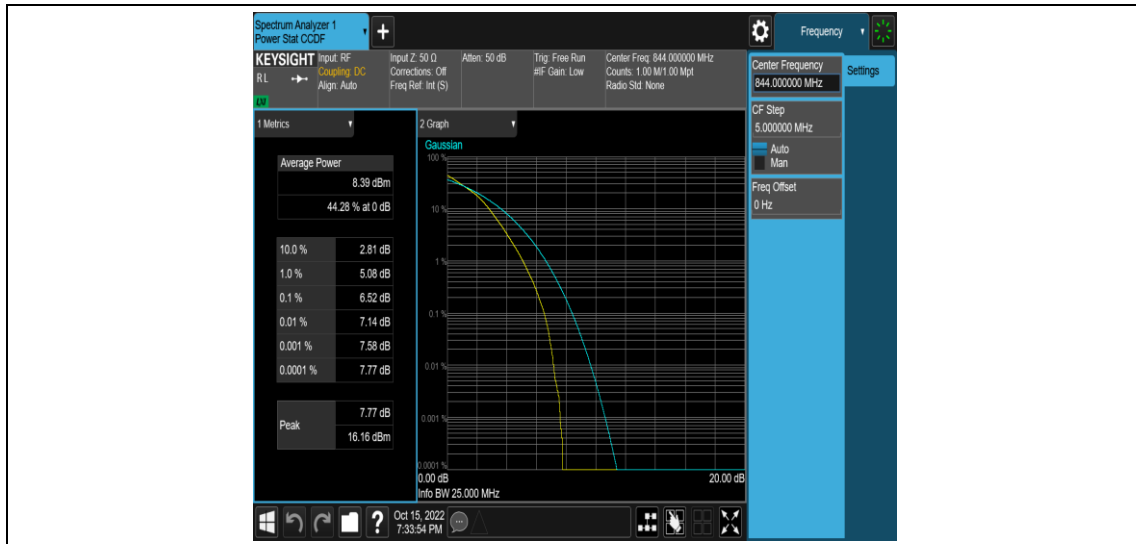

Band5-10MHz-16QAM-20450-1RB#0

Band5-10MHz-16QAM-20450-50RB#0

Band5-10MHz-16QAM-20525-1RB#0

Band5-10MHz-16QAM-20525-50RB#0

Band5-10MHz-16QAM-20600-1RB#0

Band5-10MHz-16QAM-20600-50RB#0

Appendix C: 26dB Bandwidth and Occupied Bandwidth