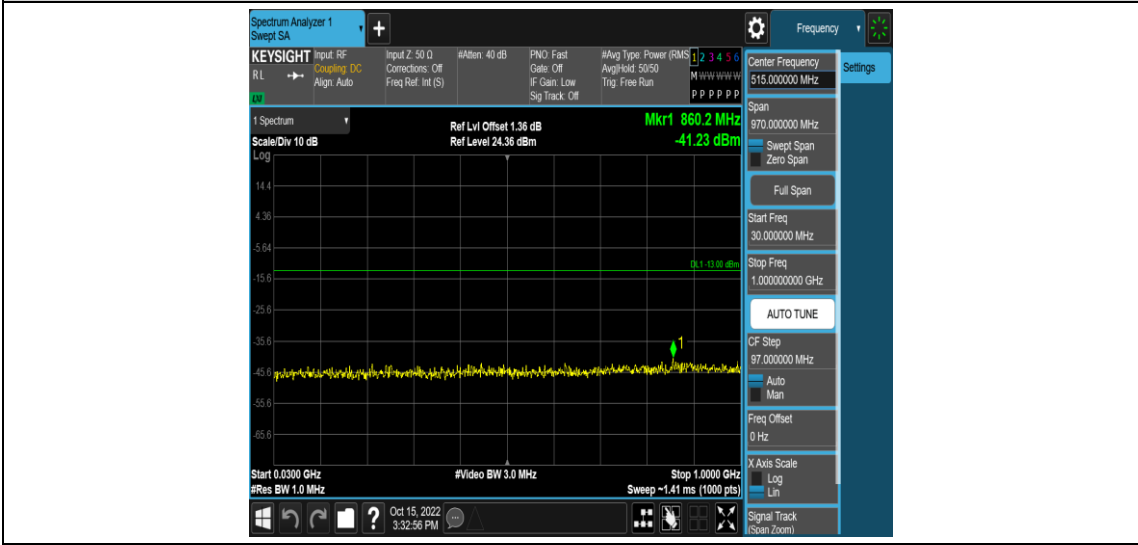

Band4-15MHz-16QAM-20025-1RB#0-Range5:2000~20000MHz

Band4-15MHz-16QAM-20175-1RB#0-Range1:0.009~0.15MHz

Band4-15MHz-16QAM-20175-1RB#0-Range2:0.15~30MHz

Band4-15MHz-16QAM-20175-1RB#0-Range3:30~1000MHz

Band4-15MHz-16QAM-20175-1RB#0-Range4:1000~2000MHz

Band4-15MHz-16QAM-20175-1RB#0-Range5:2000~20000MHz

Band4-15MHz-16QAM-20325-1RB#0-Range1:0.009~0.15MHz

Band4-15MHz-16QAM-20325-1RB#0-Range2:0.15~30MHz

Band4-15MHz-16QAM-20325-1RB#0-Range3:30~1000MHz

Band4-15MHz-16QAM-20325-1RB#0-Range4:1000~2000MHz