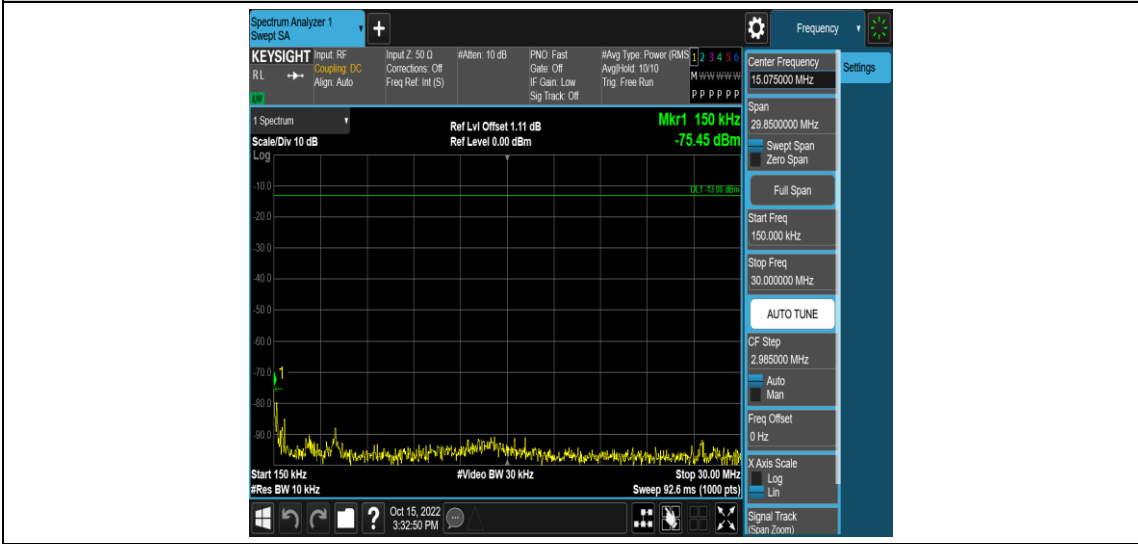

Band4-15MHz-QPSK-20175-1RB#0-Range5:2000~20000MHz

Band4-15MHz-QPSK-20325-1RB#0-Range1:0.009~0.15MHz

Band4-15MHz-QPSK-20325-1RB#0-Range2:0.15~30MHz

Band4-15MHz-QPSK-20325-1RB#0-Range3:30~1000MHz

Band4-15MHz-QPSK-20325-1RB#0-Range4:1000~2000MHz

Band4-15MHz-QPSK-20325-1RB#0-Range5:2000~20000MHz

Band4-15MHz-16QAM-20025-1RB#0-Range1:0.009~0.15MHz

Band4-15MHz-16QAM-20025-1RB#0-Range2:0.15~30MHz

Band4-15MHz-16QAM-20025-1RB#0-Range3:30~1000MHz

Band4-15MHz-16QAM-20025-1RB#0-Range4:1000~2000MHz

Band4-15MHz-16QAM-20025-1RB#0-Range5:2000~20000MHz

Band4-15MHz-16QAM-20175-1RB#0-Range1:0.009~0.15MHz

Band4-15MHz-16QAM-20175-1RB#0-Range2:0.15~30MHz

Band4-15MHz-16QAM-20175-1RB#0-Range3:30~1000MHz

Band4-15MHz-16QAM-20175-1RB#0-Range4:1000~2000MHz