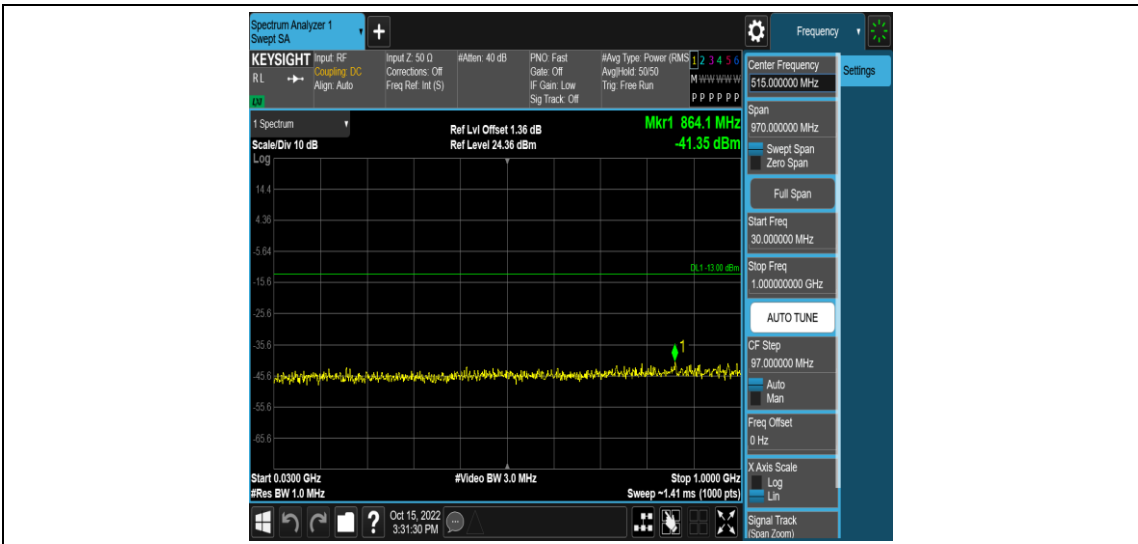

Band4-15MHz-QPSK-20325-1RB#0-Range5:2000~20000MHz

Band4-15MHz-16QAM-20025-1RB#0-Range1:0.009~0.15MHz

Band4-15MHz-16QAM-20025-1RB#0-Range2:0.15~30MHz

Band4-15MHz-16QAM-20025-1RB#0-Range3:30~1000MHz

Band4-15MHz-16QAM-20025-1RB#0-Range4:1000~2000MHz

Band4-15MHz-16QAM-20025-1RB#0-Range5:2000~20000MHz

Band4-15MHz-16QAM-20175-1RB#0-Range1:0.009~0.15MHz

Band4-15MHz-16QAM-20175-1RB#0-Range2:0.15~30MHz

Band4-15MHz-16QAM-20175-1RB#0-Range3:30~1000MHz

Band4-15MHz-16QAM-20175-1RB#0-Range4:1000~2000MHz