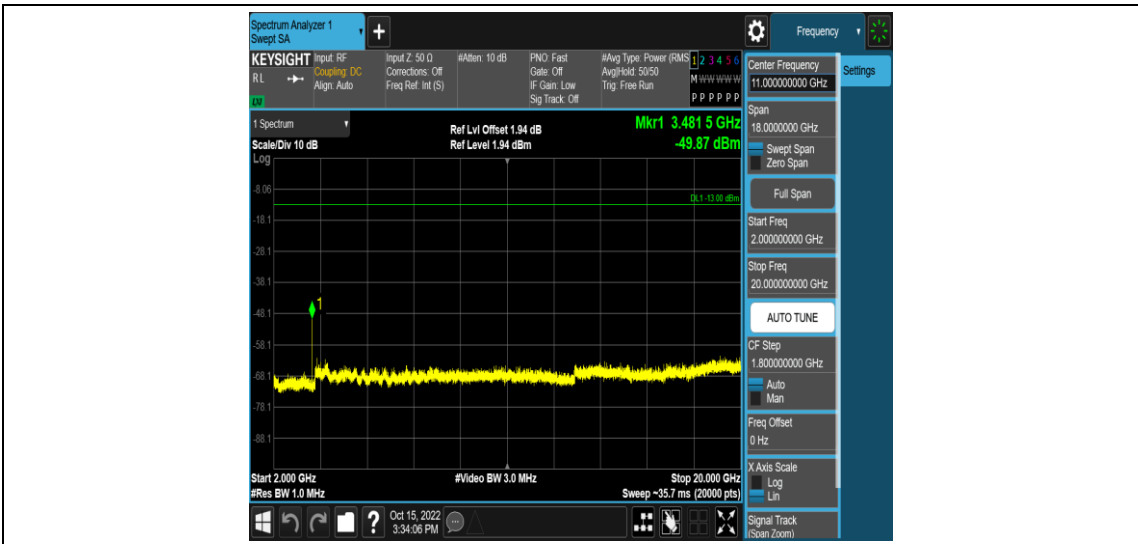

Band4-15MHz-QPSK-20325-1RB#0-Range5:2000~20000MHz

Band4-15MHz-16QAM-20025-1RB#0-Range1:0.009~0.15MHz