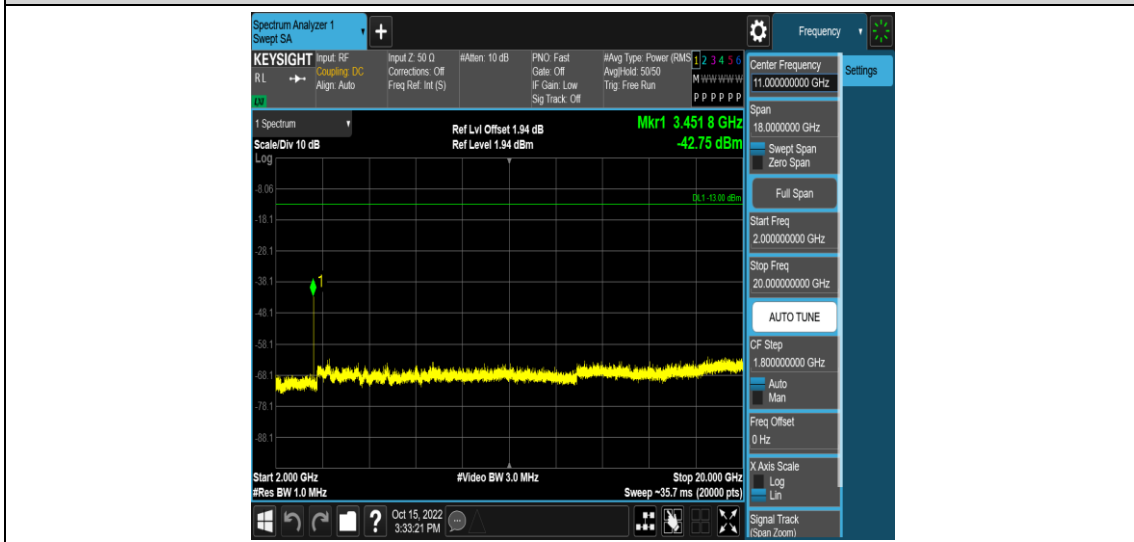

Band4-15MHz-16QAM-20025-1RB#0-Range5:2000~20000MHz

Band4-15MHz-16QAM-20175-1RB#0-Range1:0.009~0.15MHz

Band4-15MHz-16QAM-20175-1RB#0-Range2:0.15~30MHz

Band4-15MHz-16QAM-20175-1RB#0-Range3:30~1000MHz

Band4-15MHz-16QAM-20175-1RB#0-Range4:1000~2000MHz

Band4-15MHz-16QAM-20175-1RB#0-Range5:2000~20000MHz

Band4-15MHz-16QAM-20325-1RB#0-Range1:0.009~0.15MHz

Band4-15MHz-16QAM-20325-1RB#0-Range2:0.15~30MHz

Band4-15MHz-16QAM-20325-1RB#0-Range3:30~1000MHz

Band4-15MHz-16QAM-20325-1RB#0-Range4:1000~2000MHz