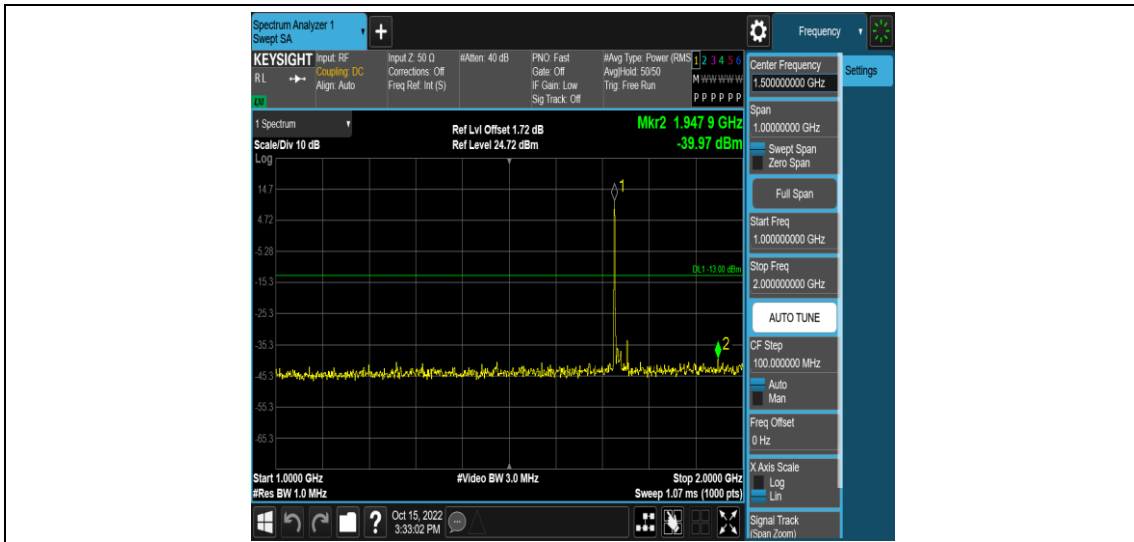

Band4-15MHz-16QAM-20025-1RB#0-Range5:2000~20000MHz

Band4-15MHz-16QAM-20175-1RB#0-Range1:0.009~0.15MHz

Band4-15MHz-16QAM-20175-1RB#0-Range2:0.15~30MHz

Band4-15MHz-16QAM-20175-1RB#0-Range3:30~1000MHz

Band4-15MHz-16QAM-20175-1RB#0-Range4:1000~2000MHz

Band4-15MHz-16QAM-20175-1RB#0-Range5:2000~20000MHz

Band4-15MHz-16QAM-20325-1RB#0-Range1:0.009~0.15MHz

Band4-15MHz-16QAM-20325-1RB#0-Range2:0.15~30MHz

Band4-15MHz-16QAM-20325-1RB#0-Range3:30~1000MHz

Band4-15MHz-16QAM-20325-1RB#0-Range4:1000~2000MHz