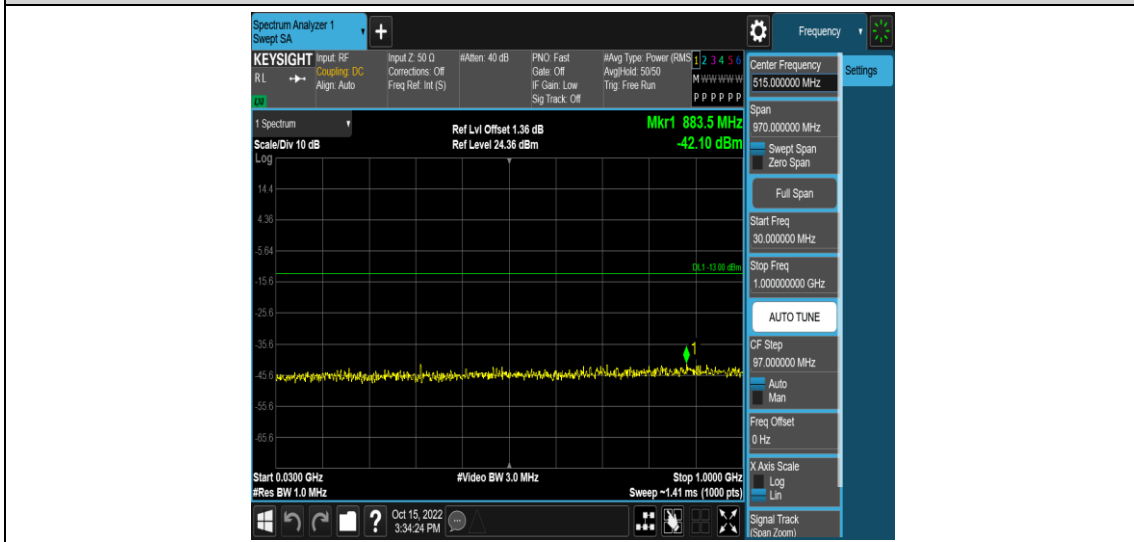

Band4-15MHz-16QAM-20175-1RB#0-Range5:2000~20000MHz

Band4-15MHz-16QAM-20325-1RB#0-Range1:0.009~0.15MHz

Band4-15MHz-16QAM-20325-1RB#0-Range2:0.15~30MHz

Band4-15MHz-16QAM-20325-1RB#0-Range3:30~1000MHz

Band4-15MHz-16QAM-20325-1RB#0-Range4:1000~2000MHz