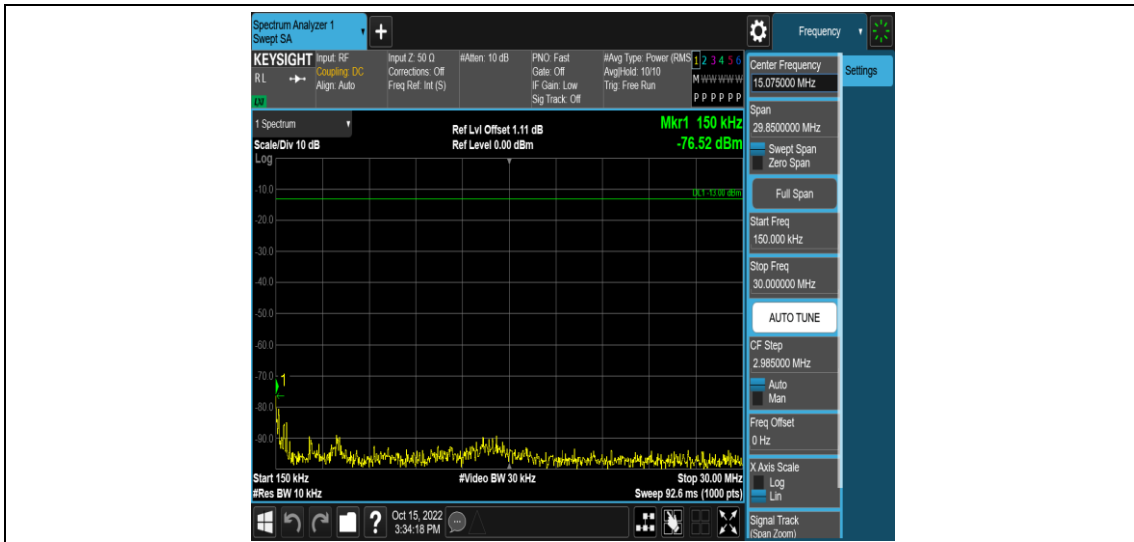

Band4-15MHz-QPSK-20325-1RB#0-Range5:2000~20000MHz

Band4-15MHz-16QAM-20025-1RB#0-Range1:0.009~0.15MHz

Band4-15MHz-16QAM-20025-1RB#0-Range2:0.15~30MHz

Band4-15MHz-16QAM-20025-1RB#0-Range3:30~1000MHz

Band4-15MHz-16QAM-20025-1RB#0-Range4:1000~2000MHz

Band4-15MHz-16QAM-20025-1RB#0-Range5:2000~20000MHz

Band4-15MHz-16QAM-20175-1RB#0-Range1:0.009~0.15MHz

Band4-15MHz-16QAM-20175-1RB#0-Range2:0.15~30MHz

Band4-15MHz-16QAM-20175-1RB#0-Range3:30~1000MHz

Band4-15MHz-16QAM-20175-1RB#0-Range4:1000~2000MHz

Band4-15MHz-16QAM-20175-1RB#0-Range5:2000~20000MHz

Band4-15MHz-16QAM-20325-1RB#0-Range1:0.009~0.15MHz

Band4-15MHz-16QAM-20325-1RB#0-Range2:0.15~30MHz

Band4-15MHz-16QAM-20325-1RB#0-Range3:30~1000MHz

Band4-15MHz-16QAM-20325-1RB#0-Range4:1000~2000MHz