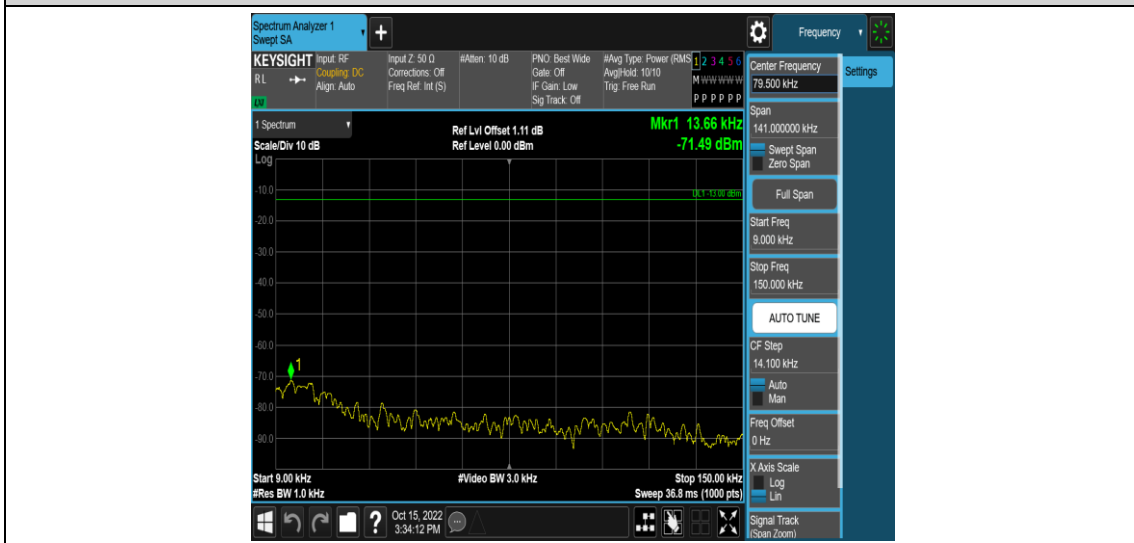

Band4-15MHz-16QAM-20025-1RB#0-Range5:2000~20000MHz

Band4-15MHz-16QAM-20175-1RB#0-Range1:0.009~0.15MHz

Band4-15MHz-16QAM-20175-1RB#0-Range2:0.15~30MHz

Band4-15MHz-16QAM-20175-1RB#0-Range3:30~1000MHz

Band4-15MHz-16QAM-20175-1RB#0-Range4:1000~2000MHz

Band4-15MHz-16QAM-20175-1RB#0-Range5:2000~20000MHz

Band4-15MHz-16QAM-20325-1RB#0-Range1:0.009~0.15MHz

Band4-15MHz-16QAM-20325-1RB#0-Range2:0.15~30MHz

Band4-15MHz-16QAM-20325-1RB#0-Range3:30~1000MHz

Band4-15MHz-16QAM-20325-1RB#0-Range4:1000~2000MHz