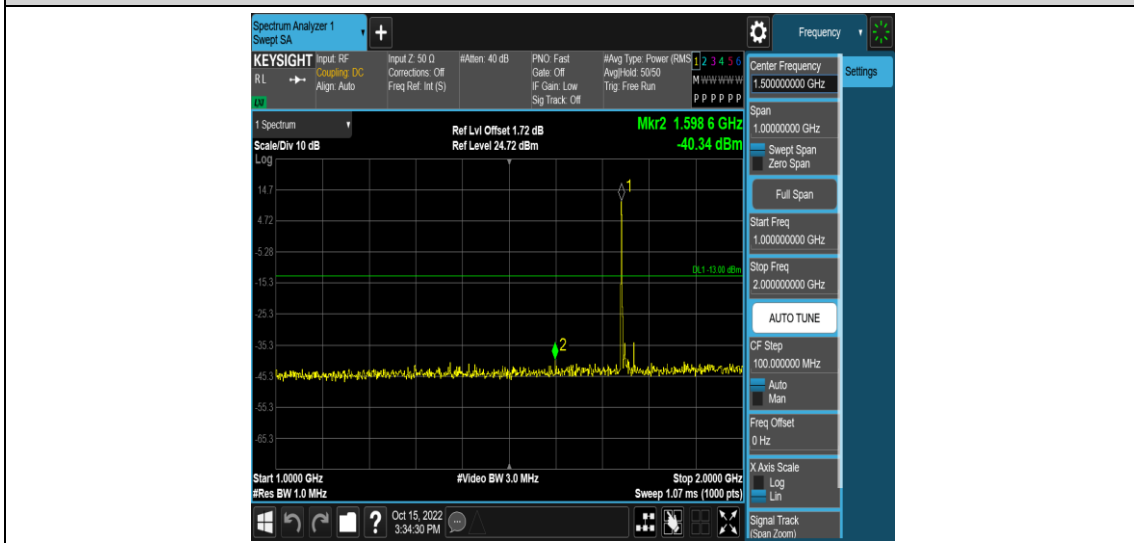

Band4-15MHz-16QAM-20175-1RB#0-Range5:2000~20000MHz

Band4-15MHz-16QAM-20325-1RB#0-Range1:0.009~0.15MHz

Band4-15MHz-16QAM-20325-1RB#0-Range2:0.15~30MHz

Band4-15MHz-16QAM-20325-1RB#0-Range3:30~1000MHz

Band4-15MHz-16QAM-20325-1RB#0-Range4:1000~2000MHz