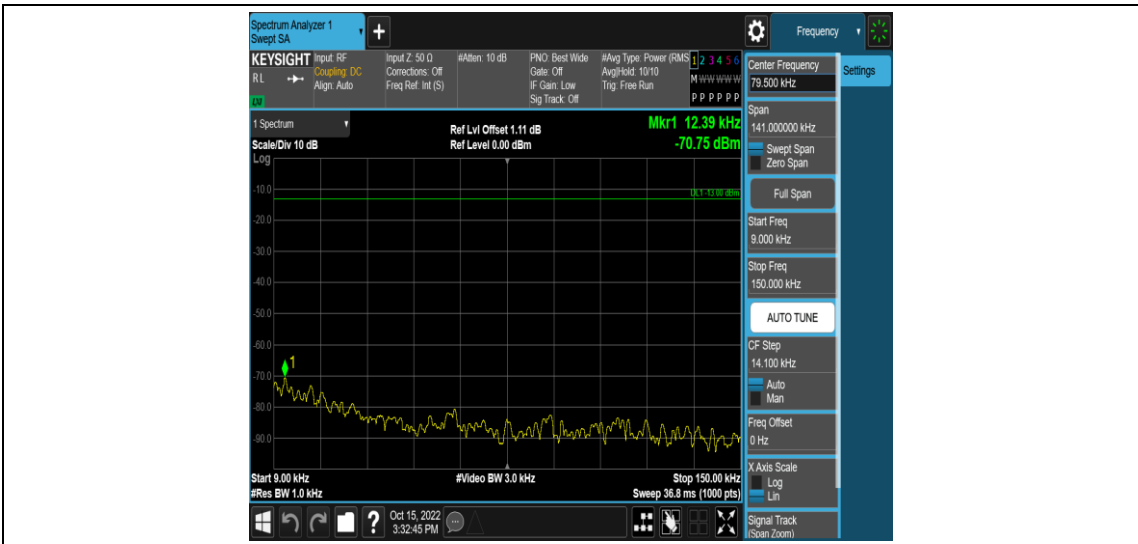

Band4-15MHz-QPSK-20175-1RB#0-Range5:2000~20000MHz

Band4-15MHz-QPSK-20325-1RB#0-Range1:0.009~0.15MHz

Band4-15MHz-QPSK-20325-1RB#0-Range2:0.15~30MHz

Band4-15MHz-QPSK-20325-1RB#0-Range3:30~1000MHz

Band4-15MHz-QPSK-20325-1RB#0-Range4:1000~2000MHz

Band4-15MHz-QPSK-20325-1RB#0-Range5:2000~20000MHz

Band4-15MHz-16QAM-20025-1RB#0-Range1:0.009~0.15MHz

Band4-15MHz-16QAM-20025-1RB#0-Range2:0.15~30MHz

Band4-15MHz-16QAM-20025-1RB#0-Range3:30~1000MHz

Band4-15MHz-16QAM-20025-1RB#0-Range4:1000~2000MHz

Band4-15MHz-16QAM-20025-1RB#0-Range5:2000~20000MHz

Band4-15MHz-16QAM-20175-1RB#0-Range1:0.009~0.15MHz

Band4-15MHz-16QAM-20175-1RB#0-Range2:0.15~30MHz

Band4-15MHz-16QAM-20175-1RB#0-Range3:30~1000MHz

Band4-15MHz-16QAM-20175-1RB#0-Range4:1000~2000MHz