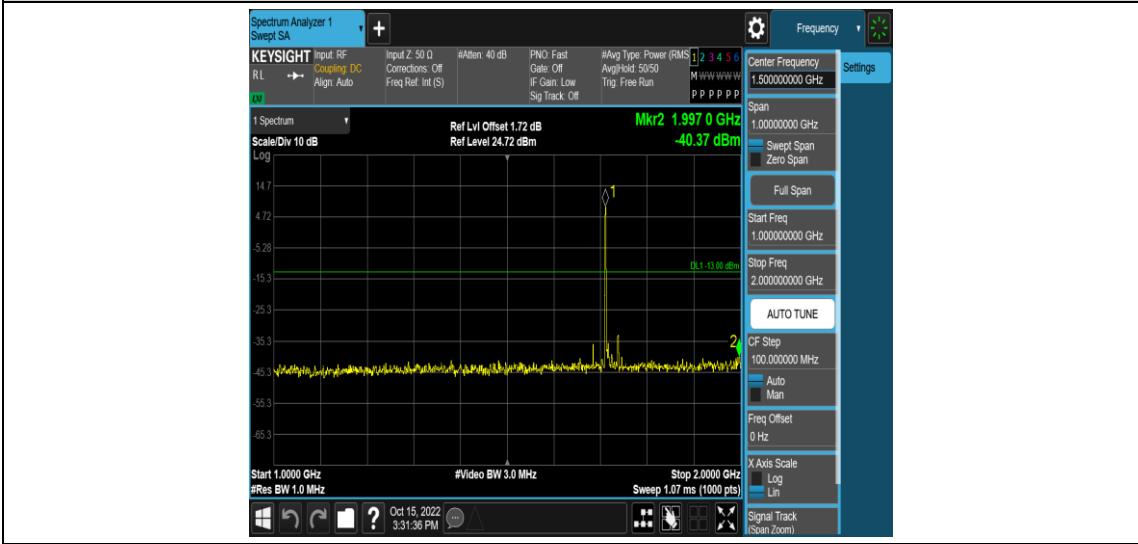

Band4-15MHz-QPSK-20325-1RB#0-Range5:2000~20000MHz

Band4-15MHz-16QAM-20025-1RB#0-Range1:0.009~0.15MHz

Band4-15MHz-16QAM-20025-1RB#0-Range2:0.15~30MHz

Band4-15MHz-16QAM-20025-1RB#0-Range3:30~1000MHz

Band4-15MHz-16QAM-20025-1RB#0-Range4:1000~2000MHz

Band4-15MHz-16QAM-20025-1RB#0-Range5:2000~20000MHz

Band4-15MHz-16QAM-20175-1RB#0-Range1:0.009~0.15MHz

Band4-15MHz-16QAM-20175-1RB#0-Range2:0.15~30MHz

Band4-15MHz-16QAM-20175-1RB#0-Range3:30~1000MHz

Band4-15MHz-16QAM-20175-1RB#0-Range4:1000~2000MHz