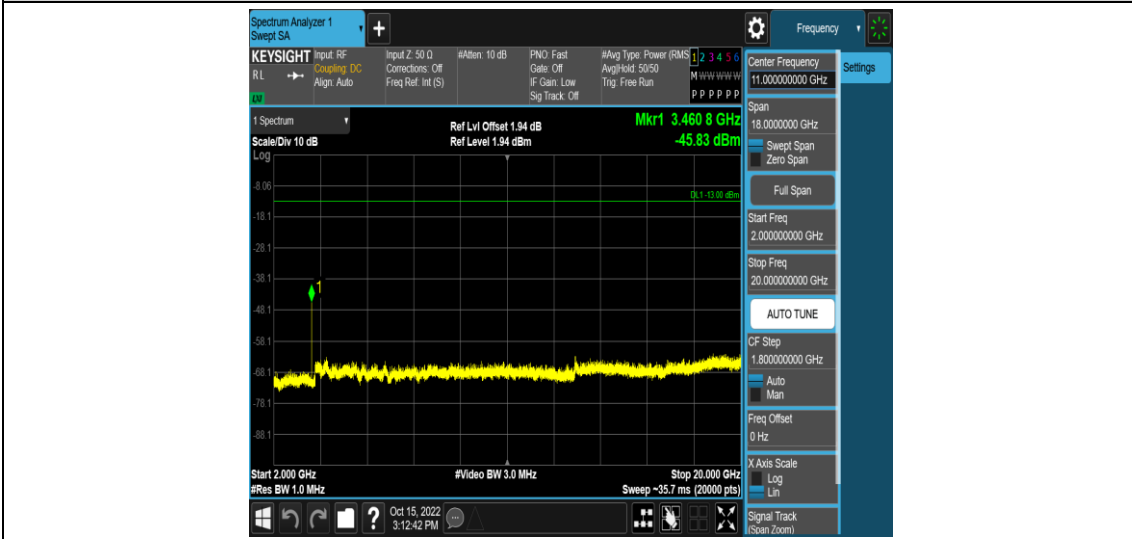

Band4-5MHz-16QAM-20175-1RB#0-Range5:2000~20000MHz

Band4-5MHz-16QAM-20375-1RB#0-Range1:0.009~0.15MHz