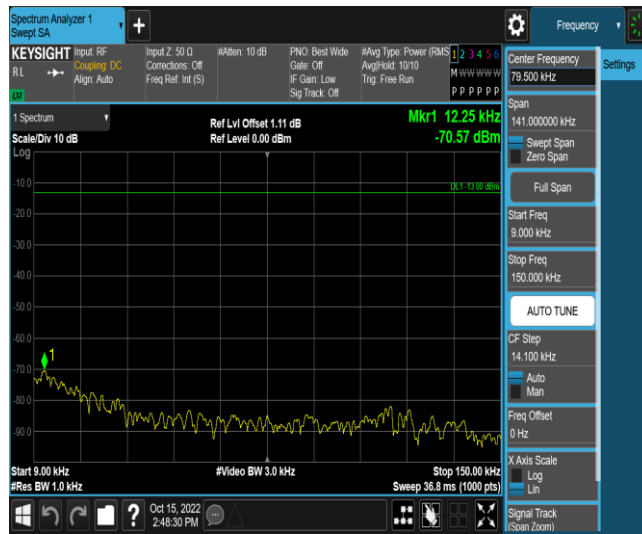

Test Graphs

Band4-1.4MHz-QPSK-19957-1RB#0-Range1:0.009~0.15MHz