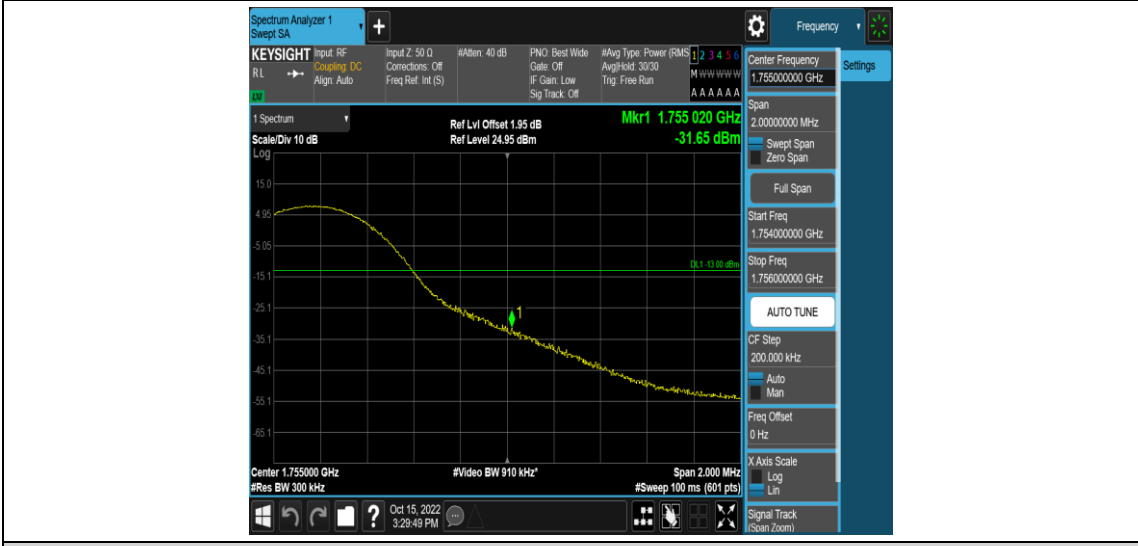

Band4-15MHz-QPSK-20325-1RB#74

Band4-15MHz-QPSK-20325-75RB#0