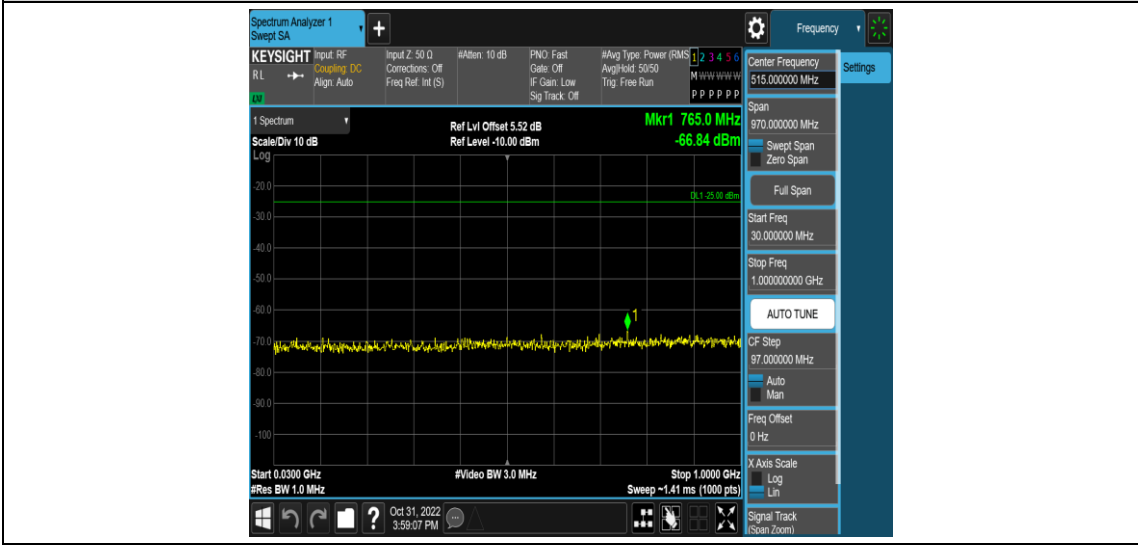

Band38-15MHz-16QAM-37825-1RB#0-Range5:3000~26500MHz

Band38-15MHz-16QAM-38000-1RB#0-Range1:0.009~0.15MHz

Band38-15MHz-16QAM-38000-1RB#0-Range2:0.15~30MHz

Band38-15MHz-16QAM-38000-1RB#0-Range3:30~100MHz

Band38-15MHz-16QAM-38000-1RB#0-Range4:1000~3000MHz