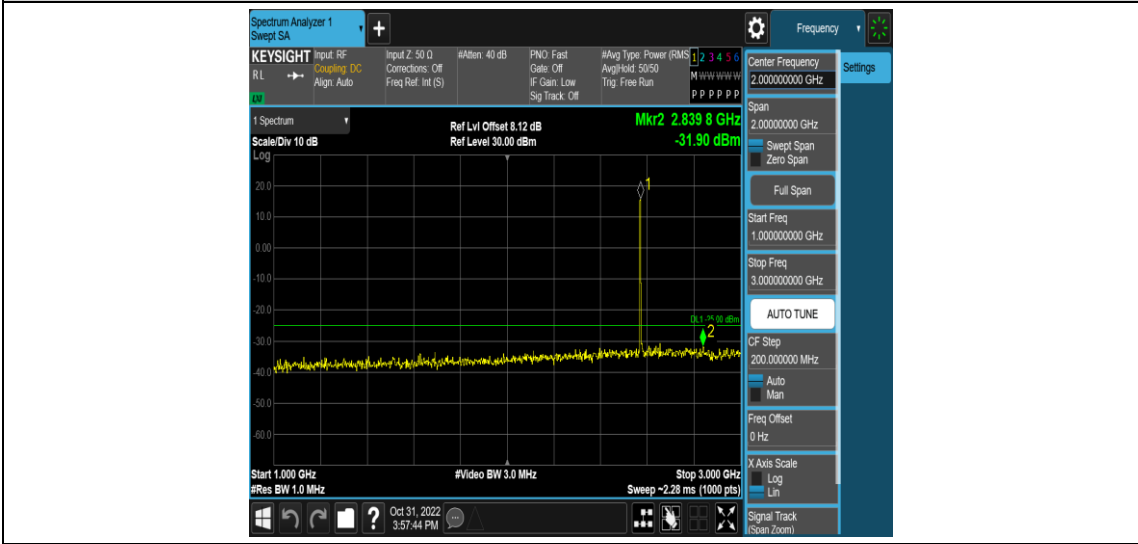

Band38-15MHz-QPSK-38175-1RB#0-Range5:3000~26500MHz

Band38-15MHz-16QAM-37825-1RB#0-Range1:0.009~0.15MHz

Band38-15MHz-16QAM-37825-1RB#0-Range2:0.15~30MHz

Band38-15MHz-16QAM-37825-1RB#0-Range3:30~1000MHz

Band38-15MHz-16QAM-37825-1RB#0-Range4:1000~3000MHz