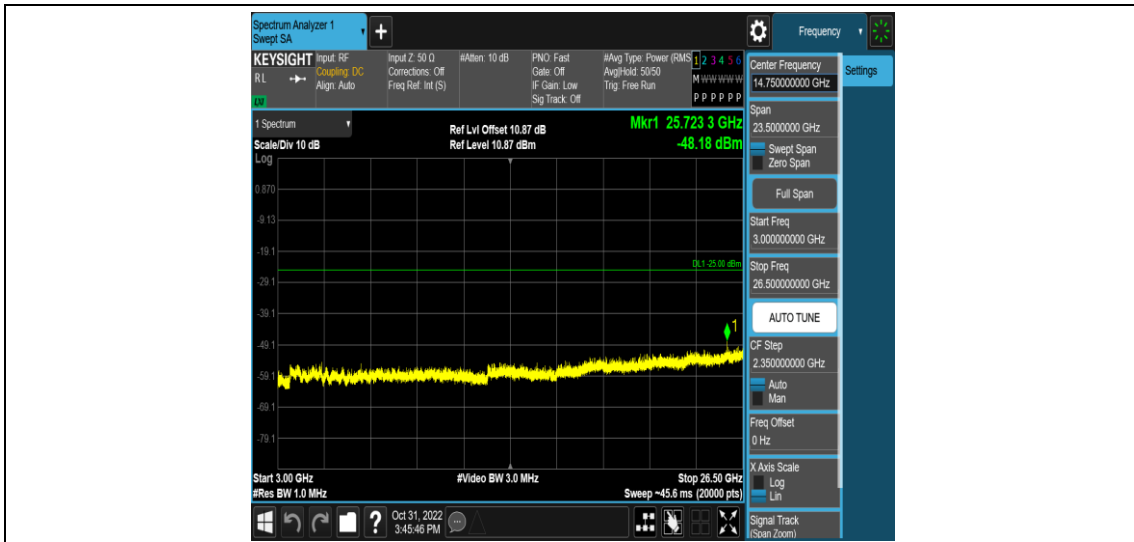

Band38-10MHz-16QAM-38000-1RB#0-Range5:3000~26500MHz

Band38-10MHz-16QAM-38200-1RB#0-Range1:0.009~0.15MHz

Band38-10MHz-16QAM-38200-1RB#0-Range2:0.15~30MHz

Band38-10MHz-16QAM-38200-1RB#0-Range3:30~1000MHz

Band38-10MHz-16QAM-38200-1RB#0-Range4:1000~3000MHz

Band38-10MHz-16QAM-38200-1RB#0-Range5:3000~26500MHz

Band38-15MHz-QPSK-37825-1RB#0-Range1:0.009~0.15MHz

Band38-15MHz-QPSK-37825-1RB#0-Range2:0.15~30MHz

Band38-15MHz-QPSK-37825-1RB#0-Range3:30~1000MHz

Band38-15MHz-QPSK-37825-1RB#0-Range4:1000~3000MHz