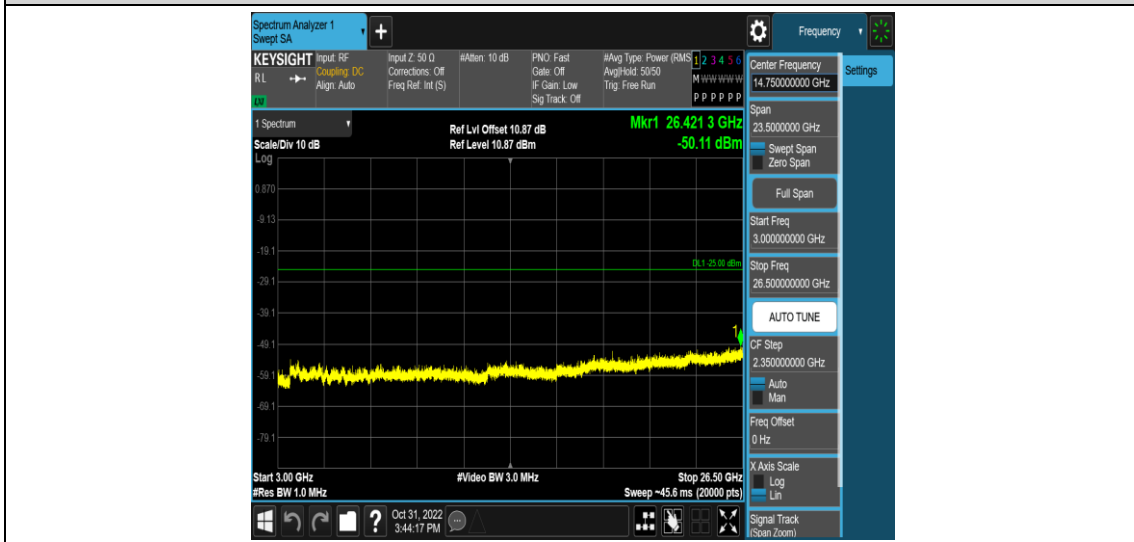

Band38-10MHz-16QAM-38000-1RB#0-Range5:3000~26500MHz

Band38-10MHz-16QAM-38200-1RB#0-Range1:0.009~0.15MHz

Band38-10MHz-16QAM-38200-1RB#0-Range2:0.15~30MHz

Band38-10MHz-16QAM-38200-1RB#0-Range3:30~1000MHz

Band38-10MHz-16QAM-38200-1RB#0-Range4:1000~3000MHz

Band38-10MHz-16QAM-38200-1RB#0-Range5:3000~26500MHz

Band38-15MHz-QPSK-37825-1RB#0-Range1:0.009~0.15MHz

Band38-15MHz-QPSK-37825-1RB#0-Range2:0.15~30MHz

Band38-15MHz-QPSK-37825-1RB#0-Range3:30~1000MHz

Band38-15MHz-QPSK-37825-1RB#0-Range4:1000~3000MHz