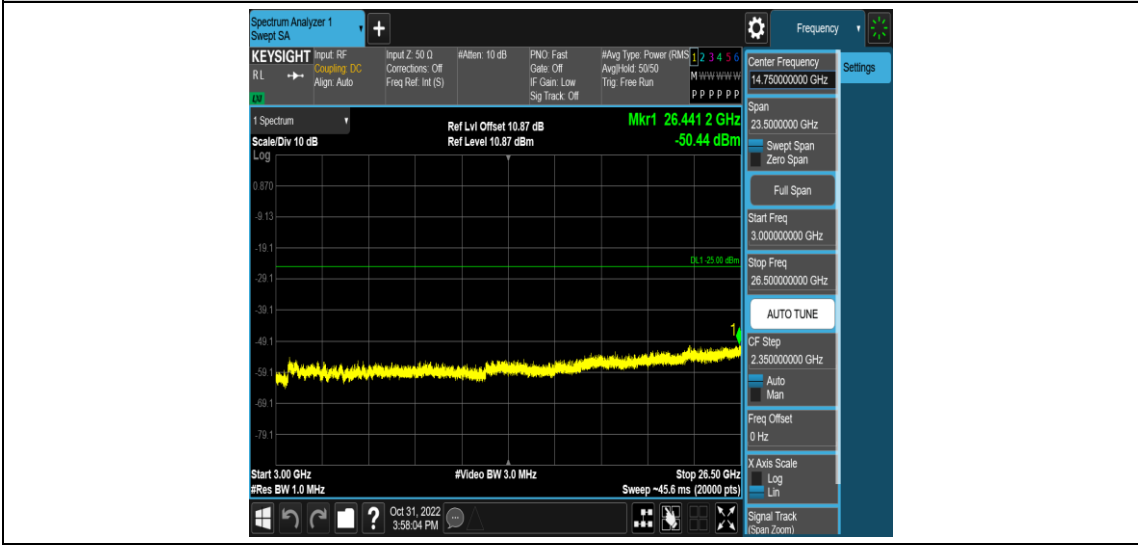

Band38-15MHz-16QAM-37825-1RB#0-Range5:3000~26500MHz

Band38-15MHz-16QAM-38000-1RB#0-Range1:0.009~0.15MHz