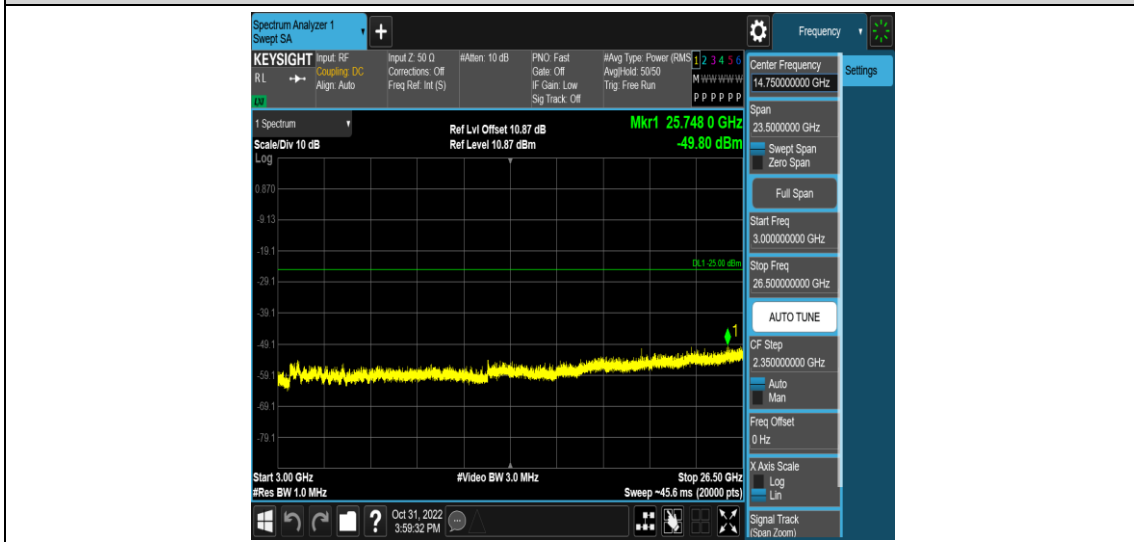

Band38-15MHz-16QAM-38000-1RB#0-Range5:3000~26500MHz

Band38-15MHz-16QAM-38175-1RB#0-Range1:0.009~0.15MHz