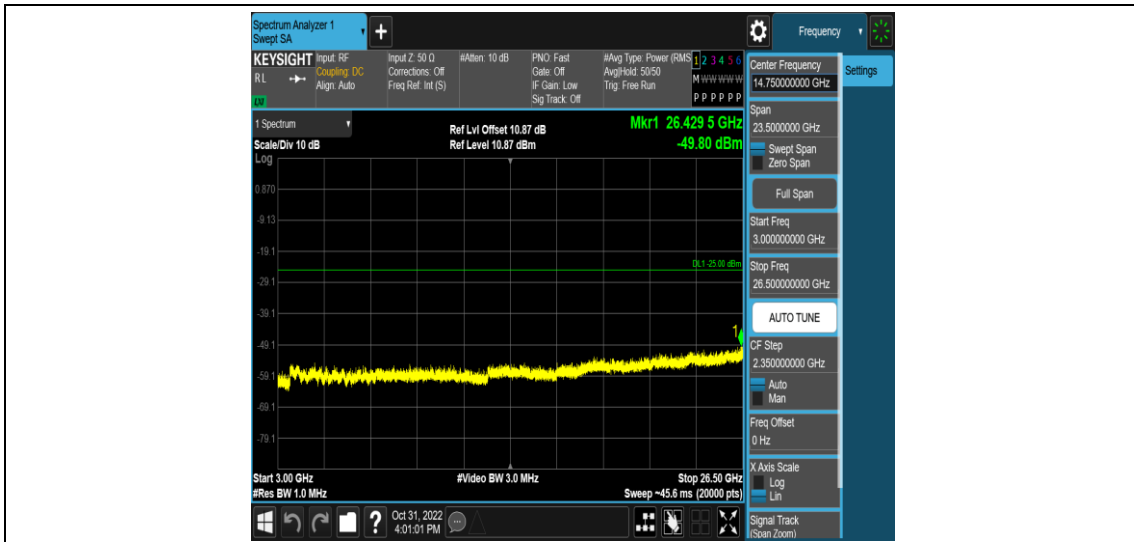

Band38-15MHz-16QAM-38175-1RB#0-Range5:3000~26500MHz

Band38-20MHz-QPSK-37850-1RB#0-Range1:0.009~0.15MHz