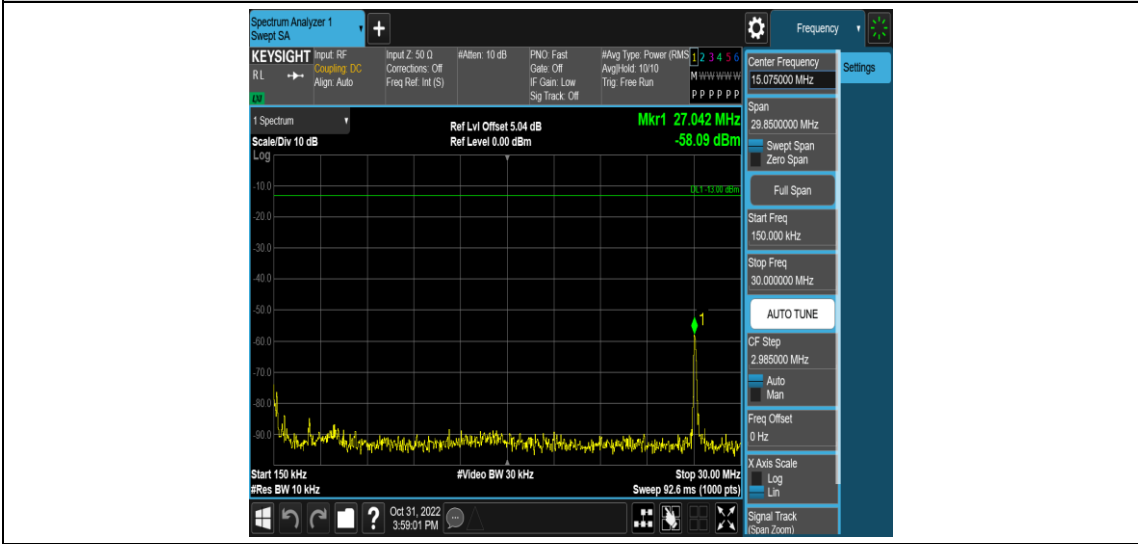

Band38-15MHz-QPSK-38175-1RB#0-Range5:3000~26500MHz

Band38-15MHz-16QAM-37825-1RB#0-Range1:0.009~0.15MHz

Band38-15MHz-16QAM-37825-1RB#0-Range2:0.15~30MHz

Band38-15MHz-16QAM-37825-1RB#0-Range3:30~1000MHz

Band38-15MHz-16QAM-37825-1RB#0-Range4:1000~3000MHz

Band38-15MHz-16QAM-37825-1RB#0-Range5:3000~26500MHz

Band38-15MHz-16QAM-38000-1RB#0-Range1:0.009~0.15MHz

Band38-15MHz-16QAM-38000-1RB#0-Range2:0.15~30MHz

Band38-15MHz-16QAM-38000-1RB#0-Range3:30~100MHz

Band38-15MHz-16QAM-38000-1RB#0-Range4:1000~3000MHz