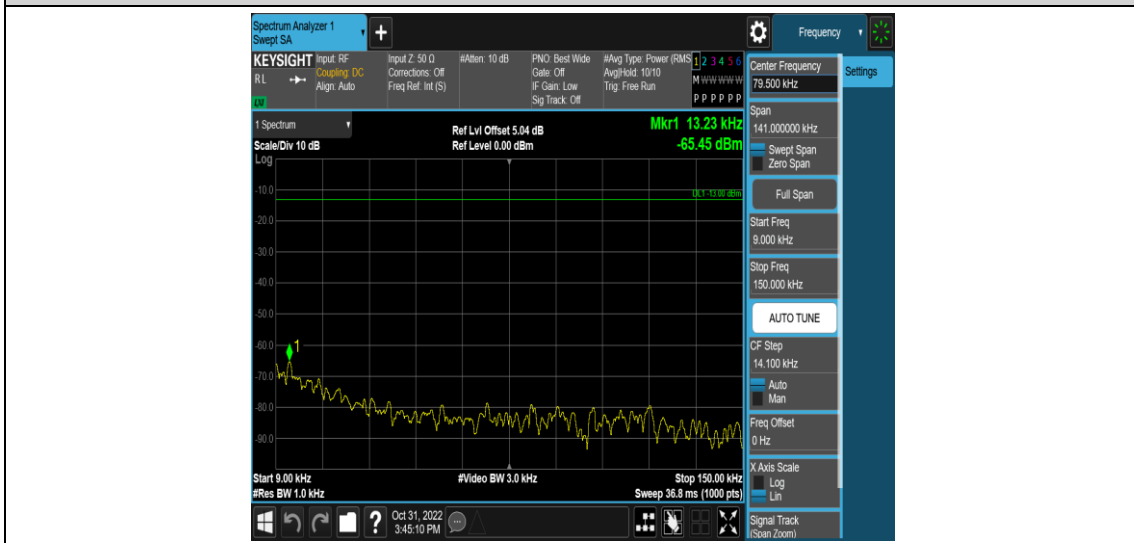

Band38-10MHz-16QAM-38000-1RB#0-Range5:3000~26500MHz

Band38-10MHz-16QAM-38200-1RB#0-Range1:0.009~0.15MHz

Band38-10MHz-16QAM-38200-1RB#0-Range2:0.15~30MHz

Band38-10MHz-16QAM-38200-1RB#0-Range3:30~1000MHz

Band38-10MHz-16QAM-38200-1RB#0-Range4:1000~3000MHz

Band38-10MHz-16QAM-38200-1RB#0-Range5:3000~26500MHz

Band38-15MHz-QPSK-37825-1RB#0-Range1:0.009~0.15MHz

Band38-15MHz-QPSK-37825-1RB#0-Range2:0.15~30MHz

Band38-15MHz-QPSK-37825-1RB#0-Range3:30~1000MHz

Band38-15MHz-QPSK-37825-1RB#0-Range4:1000~3000MHz