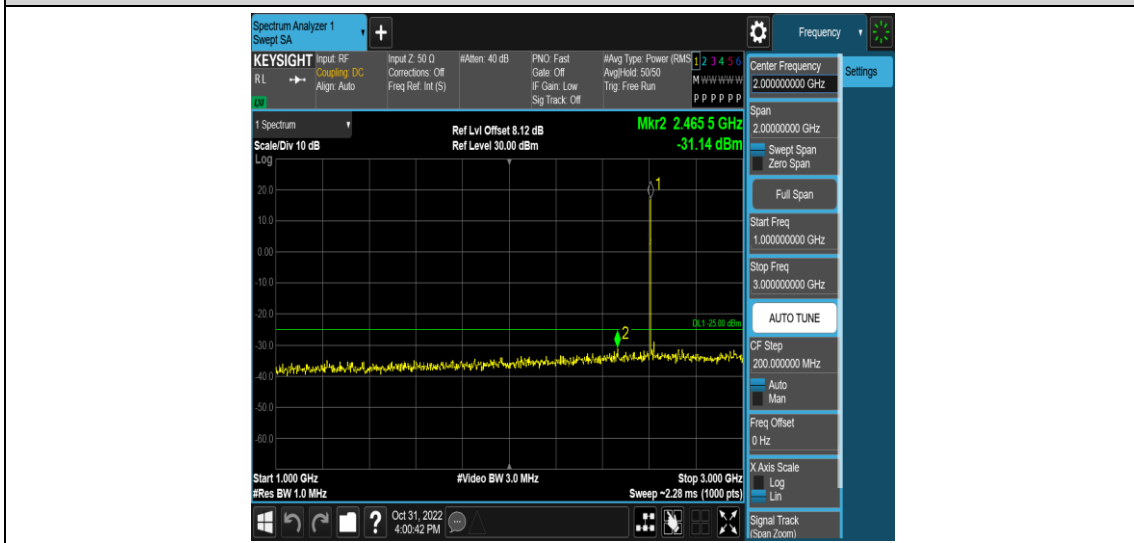

Band38-15MHz-16QAM-38000-1RB#0-Range5:3000~26500MHz

Band38-15MHz-16QAM-38175-1RB#0-Range1:0.009~0.15MHz

Band38-15MHz-16QAM-38175-1RB#0-Range2:0.15~30MHz

Band38-15MHz-16QAM-38175-1RB#0-Range3:30~1000MHz

Band38-15MHz-16QAM-38175-1RB#0-Range4:1000~3000MHz