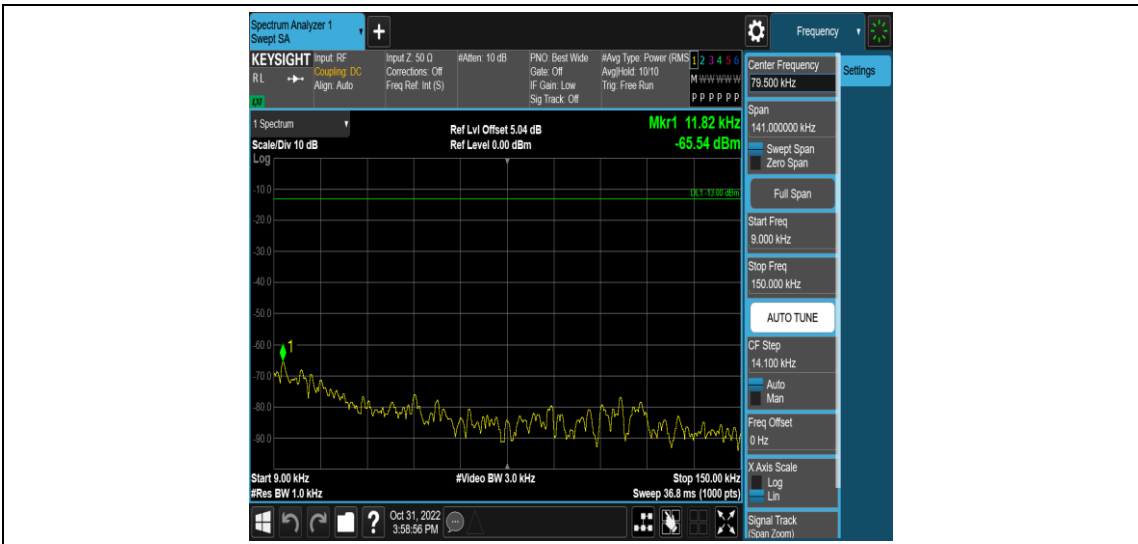

Band38-15MHz-QPSK-38175-1RB#0-Range5:3000~26500MHz

Band38-15MHz-16QAM-37825-1RB#0-Range1:0.009~0.15MHz

Band38-15MHz-16QAM-37825-1RB#0-Range2:0.15~30MHz

Band38-15MHz-16QAM-37825-1RB#0-Range3:30~1000MHz

Band38-15MHz-16QAM-37825-1RB#0-Range4:1000~3000MHz

Band38-15MHz-16QAM-37825-1RB#0-Range5:3000~26500MHz

Band38-15MHz-16QAM-38000-1RB#0-Range1:0.009~0.15MHz

Band38-15MHz-16QAM-38000-1RB#0-Range2:0.15~30MHz

Band38-15MHz-16QAM-38000-1RB#0-Range3:30~100MHz

Band38-15MHz-16QAM-38000-1RB#0-Range4:1000~3000MHz