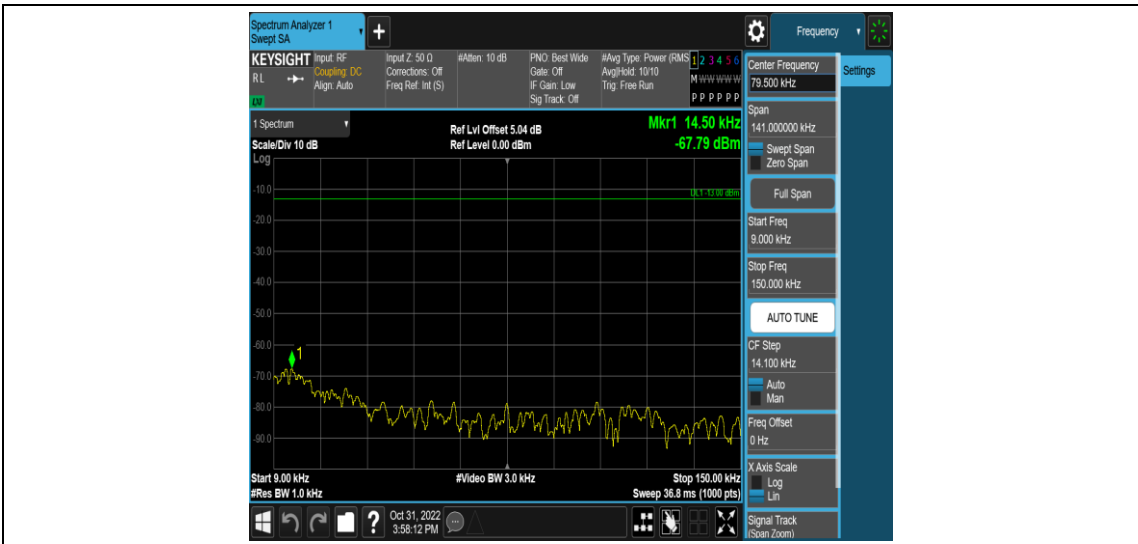

Band38-10MHz-16QAM-38000-1RB#0-Range5:3000~26500MHz

Band38-10MHz-16QAM-38200-1RB#0-Range1:0.009~0.15MHz

Band38-10MHz-16QAM-38200-1RB#0-Range2:0.15~30MHz

Band38-10MHz-16QAM-38200-1RB#0-Range3:30~1000MHz

Band38-10MHz-16QAM-38200-1RB#0-Range4:1000~3000MHz

Band38-10MHz-16QAM-38200-1RB#0-Range5:3000~26500MHz

Band38-15MHz-QPSK-37825-1RB#0-Range1:0.009~0.15MHz

Band38-15MHz-QPSK-37825-1RB#0-Range2:0.15~30MHz

Band38-15MHz-QPSK-37825-1RB#0-Range3:30~1000MHz

Band38-15MHz-QPSK-37825-1RB#0-Range4:1000~3000MHz

Band38-15MHz-QPSK-37825-1RB#0-Range5:3000~26500MHz

Band38-15MHz-QPSK-38000-1RB#0-Range1:0.009~0.15MHz

Band38-15MHz-QPSK-38000-1RB#0-Range2:0.15~30MHz

Band38-15MHz-QPSK-38000-1RB#0-Range3:30~1000MHz

Band38-15MHz-QPSK-38000-1RB#0-Range4:1000~3000MHz