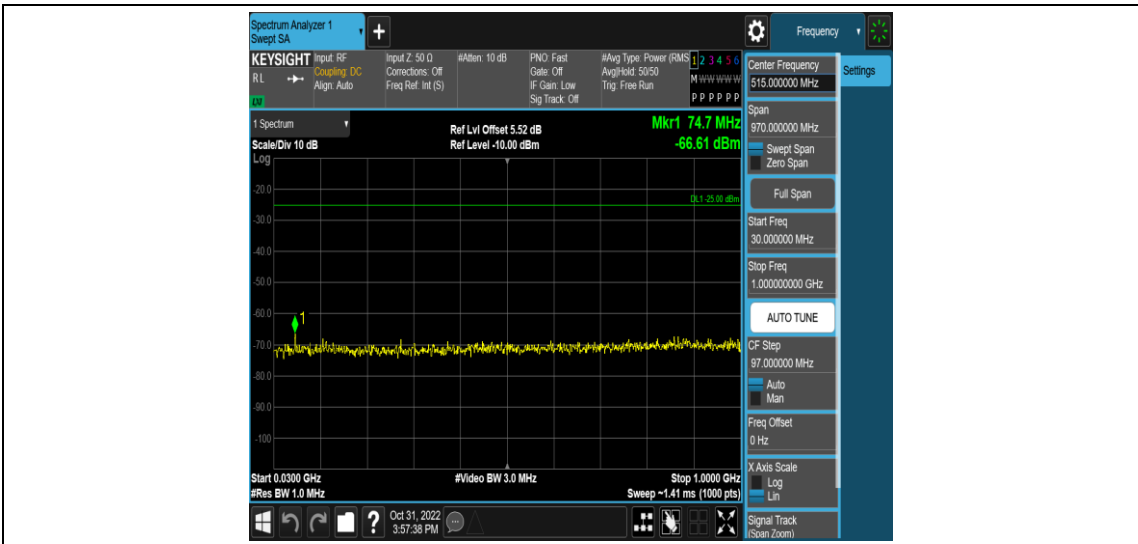

Band38-15MHz-QPSK-38175-1RB#0-Range5:3000~26500MHz

Band38-15MHz-16QAM-37825-1RB#0-Range1:0.009~0.15MHz

Band38-15MHz-16QAM-37825-1RB#0-Range2:0.15~30MHz

Band38-15MHz-16QAM-37825-1RB#0-Range3:30~1000MHz

Band38-15MHz-16QAM-37825-1RB#0-Range4:1000~3000MHz