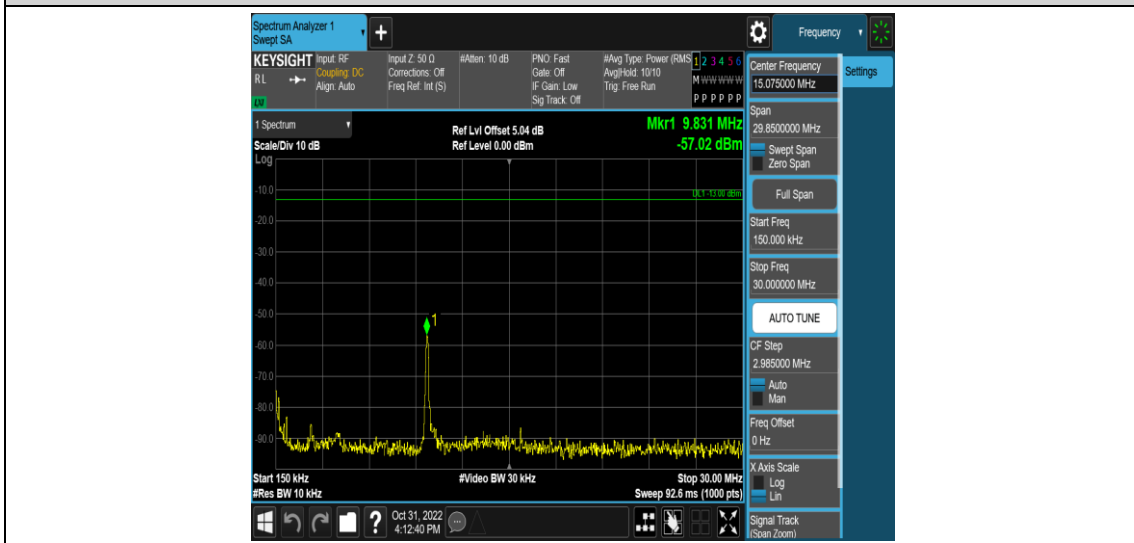

Band38-20MHz-QPSK-37850-1RB#0-Range2:0.15~30MHz

Band38-20MHz-QPSK-37850-1RB#0-Range3:30~1000MHz