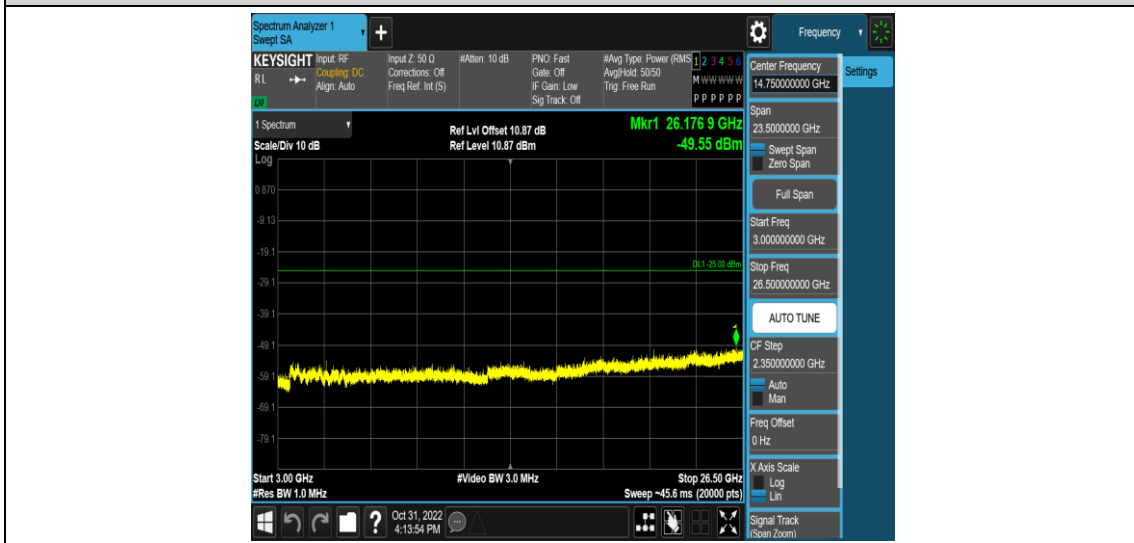

Band38-20MHz-16QAM-37850-1RB#0-Range5:3000~26500MHz

Band38-20MHz-16QAM-38000-1RB#0-Range1:0.009~0.15MHz