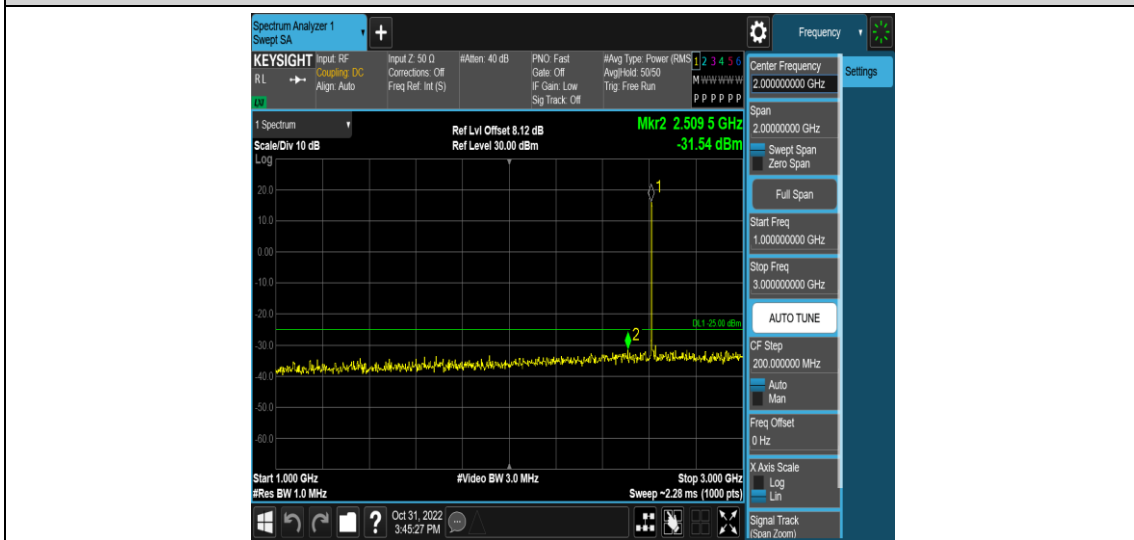

Band38-10MHz-16QAM-38000-1RB#0-Range5:3000~26500MHz

Band38-10MHz-16QAM-38200-1RB#0-Range1:0.009~0.15MHz

Band38-10MHz-16QAM-38200-1RB#0-Range2:0.15~30MHz

Band38-10MHz-16QAM-38200-1RB#0-Range3:30~1000MHz

Band38-10MHz-16QAM-38200-1RB#0-Range4:1000~3000MHz

Band38-10MHz-16QAM-38200-1RB#0-Range5:3000~26500MHz

Band38-15MHz-QPSK-37825-1RB#0-Range1:0.009~0.15MHz

Band38-15MHz-QPSK-37825-1RB#0-Range2:0.15~30MHz

Band38-15MHz-QPSK-37825-1RB#0-Range3:30~1000MHz

Band38-15MHz-QPSK-37825-1RB#0-Range4:1000~3000MHz