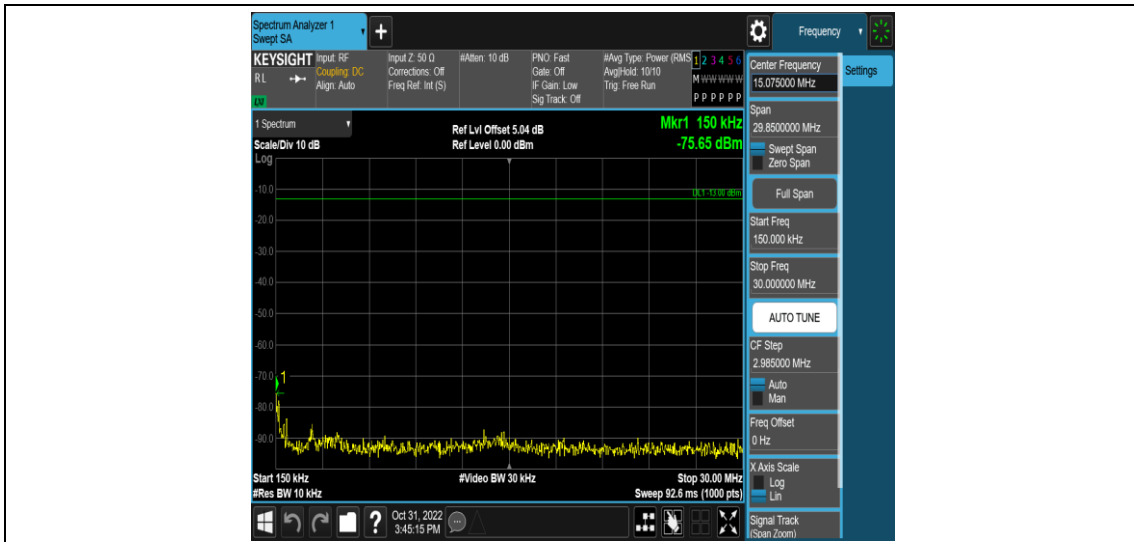

Band38-10MHz-16QAM-38000-1RB#0-Range5:3000~26500MHz

Band38-10MHz-16QAM-38200-1RB#0-Range1:0.009~0.15MHz

Band38-10MHz-16QAM-38200-1RB#0-Range2:0.15~30MHz

Band38-10MHz-16QAM-38200-1RB#0-Range3:30~1000MHz

Band38-10MHz-16QAM-38200-1RB#0-Range4:1000~3000MHz

Band38-10MHz-16QAM-38200-1RB#0-Range5:3000~26500MHz

Band38-15MHz-QPSK-37825-1RB#0-Range1:0.009~0.15MHz

Band38-15MHz-QPSK-37825-1RB#0-Range2:0.15~30MHz

Band38-15MHz-QPSK-37825-1RB#0-Range3:30~1000MHz

Band38-15MHz-QPSK-37825-1RB#0-Range4:1000~3000MHz