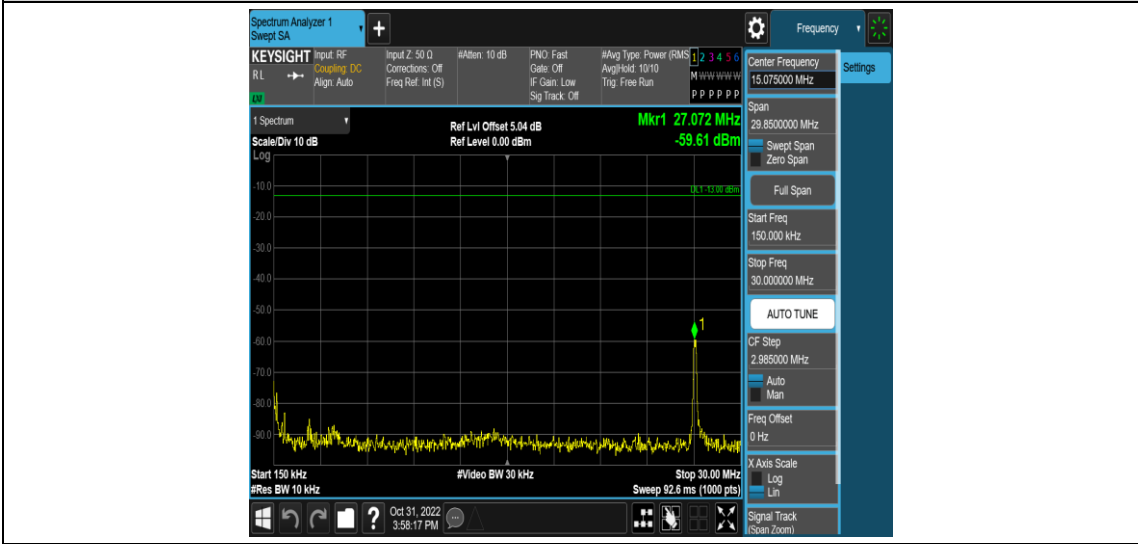

Band38-10MHz-16QAM-38000-1RB#0-Range5:3000~26500MHz

Band38-10MHz-16QAM-38200-1RB#0-Range1:0.009~0.15MHz

Band38-10MHz-16QAM-38200-1RB#0-Range2:0.15~30MHz

Band38-10MHz-16QAM-38200-1RB#0-Range3:30~1000MHz

Band38-10MHz-16QAM-38200-1RB#0-Range4:1000~3000MHz

Band38-10MHz-16QAM-38200-1RB#0-Range5:3000~26500MHz

Band38-15MHz-QPSK-37825-1RB#0-Range1:0.009~0.15MHz

Band38-15MHz-QPSK-37825-1RB#0-Range2:0.15~30MHz

Band38-15MHz-QPSK-37825-1RB#0-Range3:30~1000MHz

Band38-15MHz-QPSK-37825-1RB#0-Range4:1000~3000MHz

Band38-15MHz-QPSK-37825-1RB#0-Range5:3000~26500MHz

Band38-15MHz-QPSK-38000-1RB#0-Range1:0.009~0.15MHz

Band38-15MHz-QPSK-38000-1RB#0-Range2:0.15~30MHz

Band38-15MHz-QPSK-38000-1RB#0-Range3:30~1000MHz

Band38-15MHz-QPSK-38000-1RB#0-Range4:1000~3000MHz