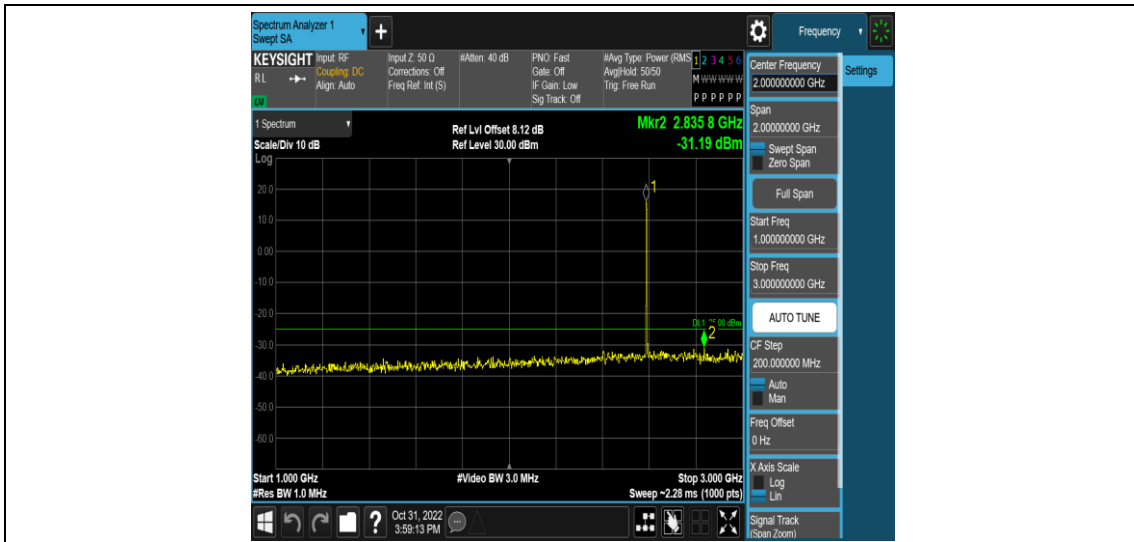

Band38-15MHz-16QAM-37825-1RB#0-Range5:3000~26500MHz

Band38-15MHz-16QAM-38000-1RB#0-Range1:0.009~0.15MHz

Band38-15MHz-16QAM-38000-1RB#0-Range2:0.15~30MHz

Band38-15MHz-16QAM-38000-1RB#0-Range3:30~100MHz

Band38-15MHz-16QAM-38000-1RB#0-Range4:1000~3000MHz