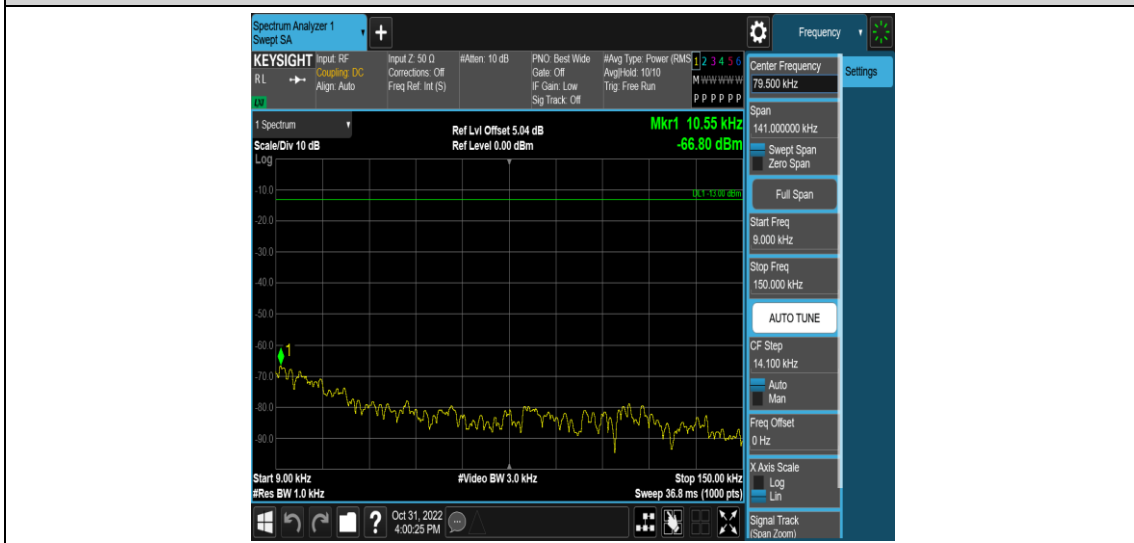

Band38-15MHz-16QAM-37825-1RB#0-Range5:3000~26500MHz

Band38-15MHz-16QAM-38000-1RB#0-Range1:0.009~0.15MHz

Band38-15MHz-16QAM-38000-1RB#0-Range2:0.15~30MHz

Band38-15MHz-16QAM-38000-1RB#0-Range3:30~100MHz

Band38-15MHz-16QAM-38000-1RB#0-Range4:1000~3000MHz

Band38-15MHz-16QAM-38000-1RB#0-Range5:3000~26500MHz

Band38-15MHz-16QAM-38175-1RB#0-Range1:0.009~0.15MHz

Band38-15MHz-16QAM-38175-1RB#0-Range2:0.15~30MHz

Band38-15MHz-16QAM-38175-1RB#0-Range3:30~1000MHz

Band38-15MHz-16QAM-38175-1RB#0-Range4:1000~3000MHz