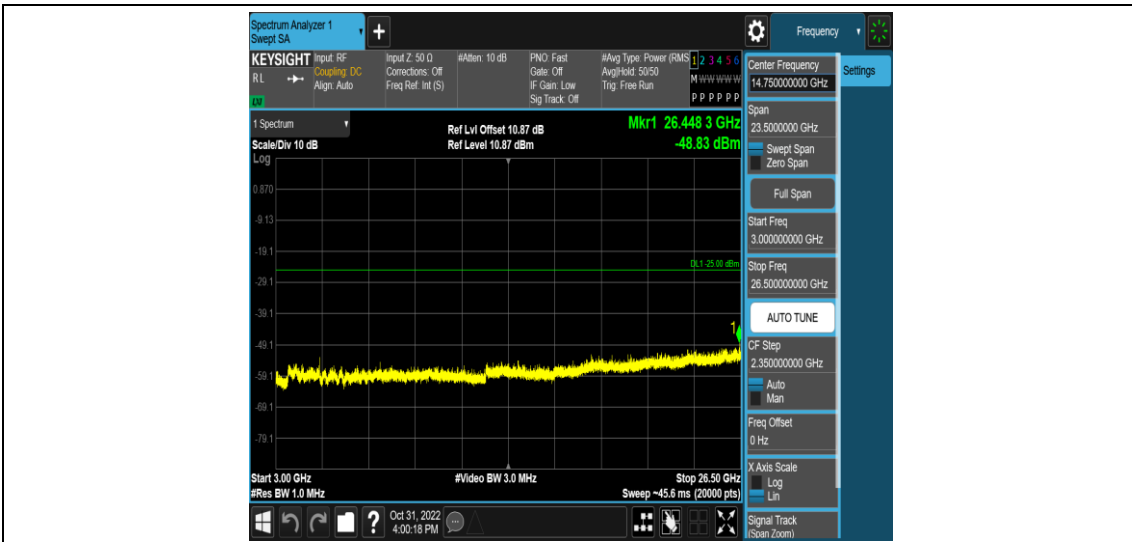

Band38-15MHz-QPSK-38175-1RB#0-Range5:3000~26500MHz

Band38-15MHz-16QAM-37825-1RB#0-Range1:0.009~0.15MHz