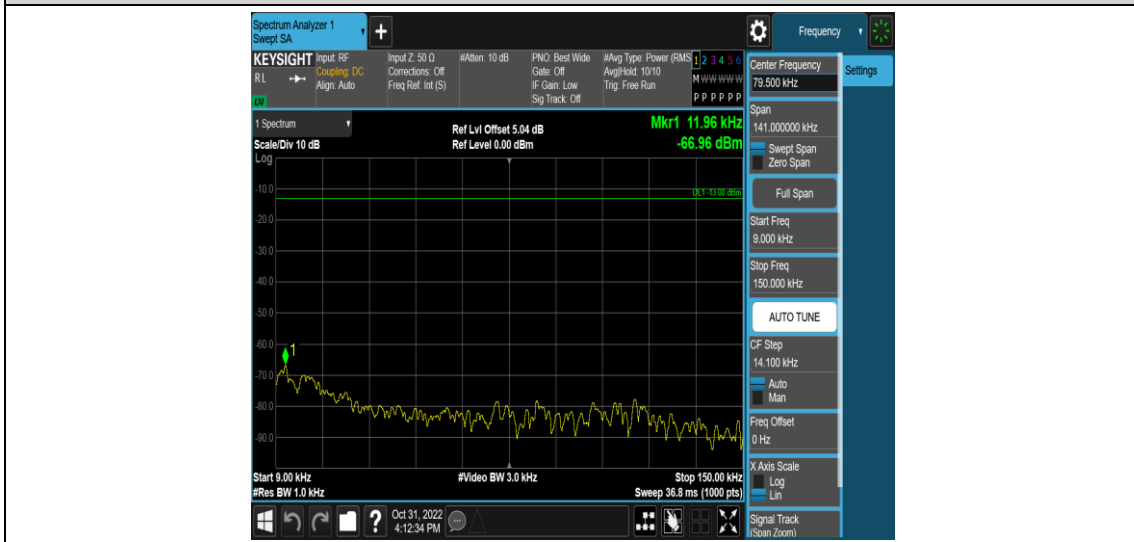

Band38-20MHz-QPSK-37850-1RB#0-Range1:0.009~0.15MHz

Band38-20MHz-QPSK-37850-1RB#0-Range2:0.15~30MHz