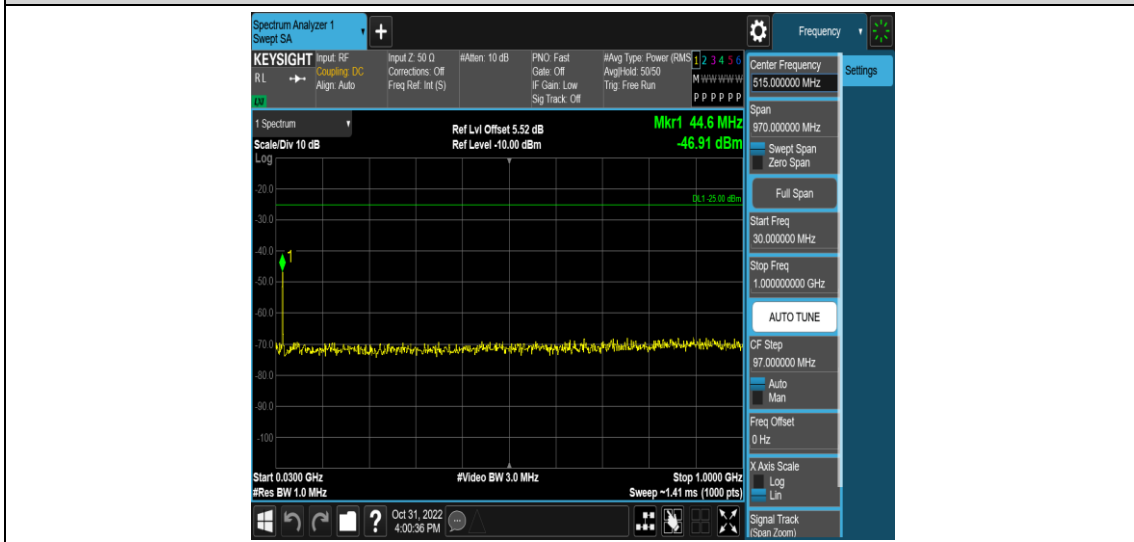

Band38-15MHz-16QAM-38000-1RB#0-Range5:3000~26500MHz

Band38-15MHz-16QAM-38175-1RB#0-Range1:0.009~0.15MHz

Band38-15MHz-16QAM-38175-1RB#0-Range2:0.15~30MHz

Band38-15MHz-16QAM-38175-1RB#0-Range3:30~1000MHz

Band38-15MHz-16QAM-38175-1RB#0-Range4:1000~3000MHz