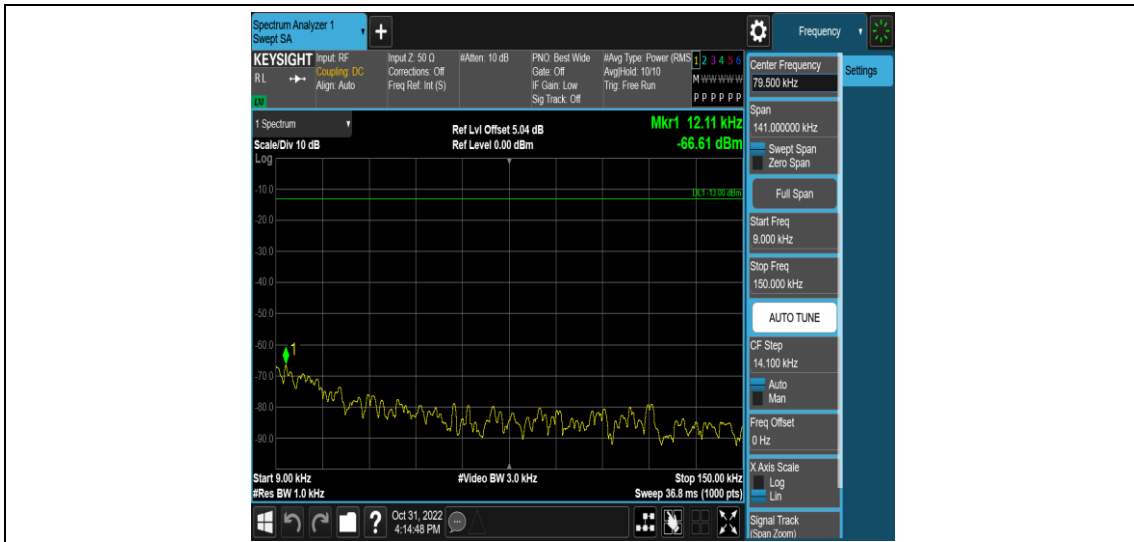

Band38-20MHz-16QAM-38000-1RB#0-Range1:0.009~0.15MHz

Band38-20MHz-16QAM-38000-1RB#0-Range2:0.15~30MHz