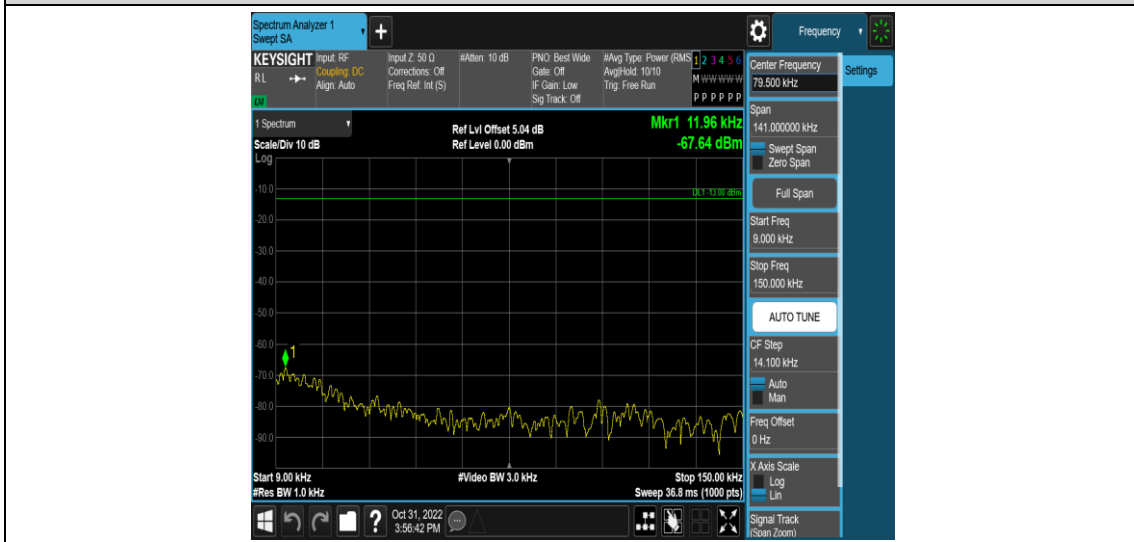

Band38-10MHz-16QAM-38000-1RB#0-Range5:3000~26500MHz

Band38-10MHz-16QAM-38200-1RB#0-Range1:0.009~0.15MHz

Band38-10MHz-16QAM-38200-1RB#0-Range2:0.15~30MHz

Band38-10MHz-16QAM-38200-1RB#0-Range3:30~1000MHz

Band38-10MHz-16QAM-38200-1RB#0-Range4:1000~3000MHz

Band38-10MHz-16QAM-38200-1RB#0-Range5:3000~26500MHz

Band38-15MHz-QPSK-37825-1RB#0-Range1:0.009~0.15MHz

Band38-15MHz-QPSK-37825-1RB#0-Range2:0.15~30MHz

Band38-15MHz-QPSK-37825-1RB#0-Range3:30~1000MHz

Band38-15MHz-QPSK-37825-1RB#0-Range4:1000~3000MHz