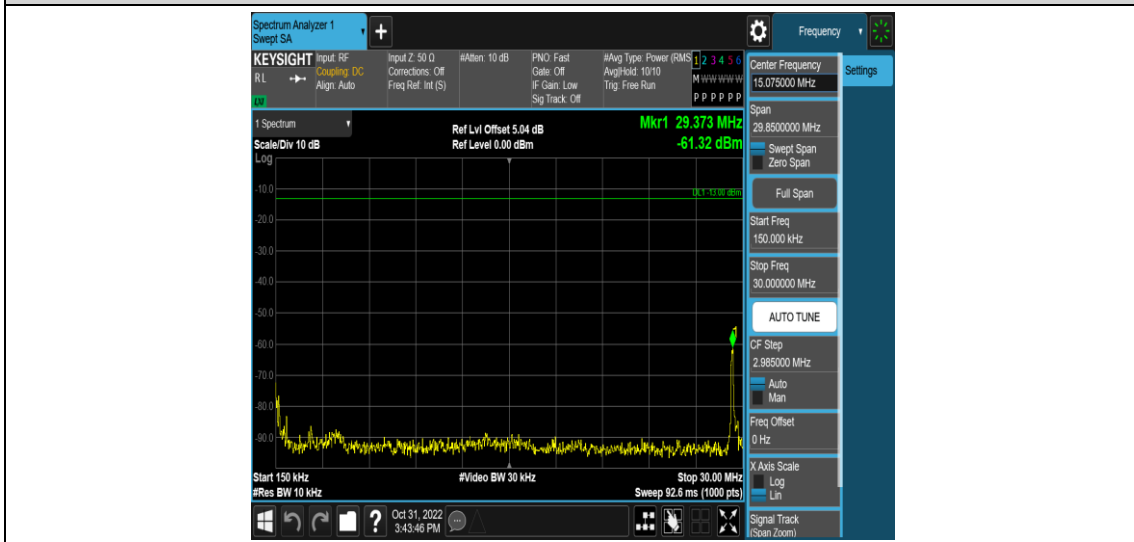

Band38-10MHz-16QAM-37800-1RB#0-Range3:30~1000MHz

Band38-10MHz-16QAM-37800-1RB#0-Range4:1000~3000MHz

Band38-10MHz-16QAM-37800-1RB#0-Range5:3000~26500MHz

Band38-10MHz-16QAM-38000-1RB#0-Range1:0.009~0.15MHz

Band38-10MHz-16QAM-38000-1RB#0-Range2:0.15~30MHz

Band38-10MHz-16QAM-38000-1RB#0-Range3:30~100MHz

Band38-10MHz-16QAM-38000-1RB#0-Range4:1000~3000MHz