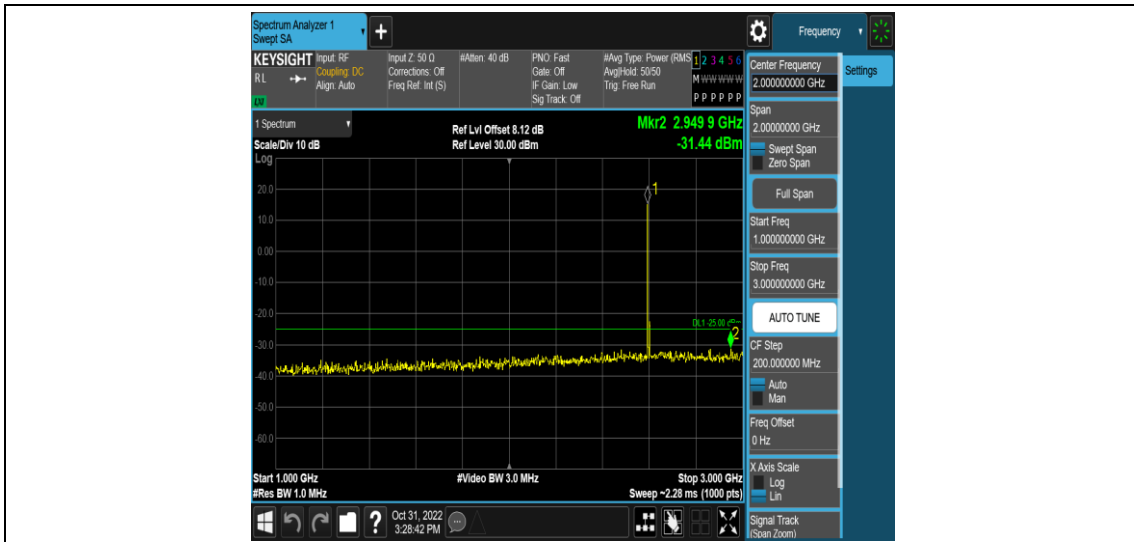

Band38-5MHz-16QAM-38000-1RB#0-Range4:1000~3000MHz

Band38-5MHz-16QAM-38000-1RB#0-Range5:3000~26500MHz