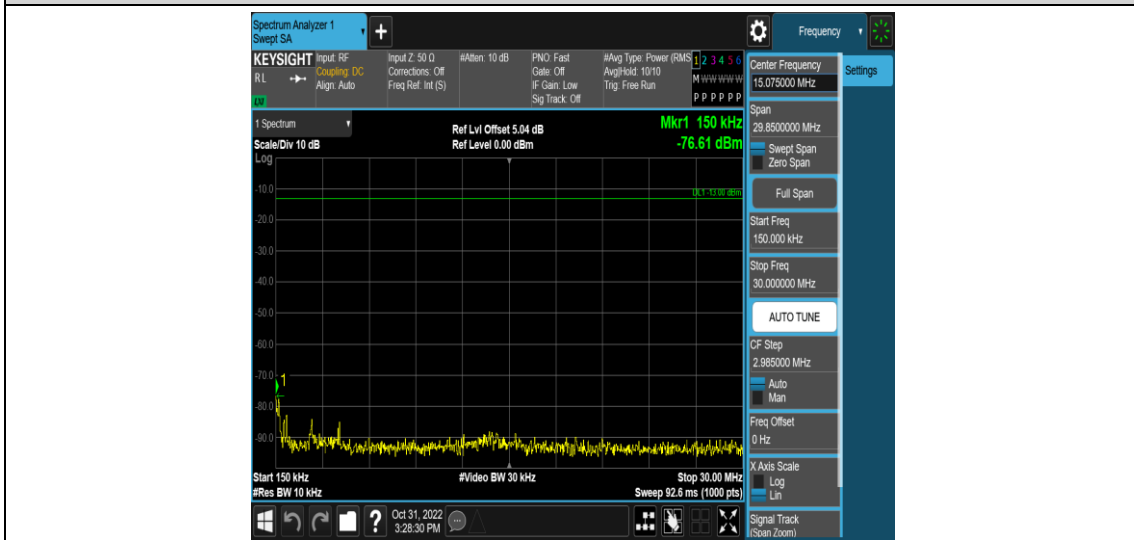

Band38-5MHz-16QAM-37775-1RB#0-Range3:30~1000MHz

Band38-5MHz-16QAM-37775-1RB#0-Range4: 1000~3000MHz

Band38-5MHz-16QAM-37775-1RB#0-Range5:3000~26500MHz

Band38-5MHz-16QAM-38000-1RB#0-Range1:0.009~0.15MHz

Band38-5MHz-16QAM-38000-1RB#0-Range2:0.15~30MHz

Band38-5MHz-16QAM-38000-1RB#0-Range3:30~1000MHz

Band38-5MHz-16QAM-38000-1RB#0-Range4:1000~3000MHz

Band38-5MHz-16QAM-38000-1RB#0-Range5:3000~26500MHz

Band38-5MHz-16QAM-38225-1RB#0-Range1:0.009~0.15MHz

Band38-5MHz-16QAM-38225-1RB#0-Range2:0.15~30MHz