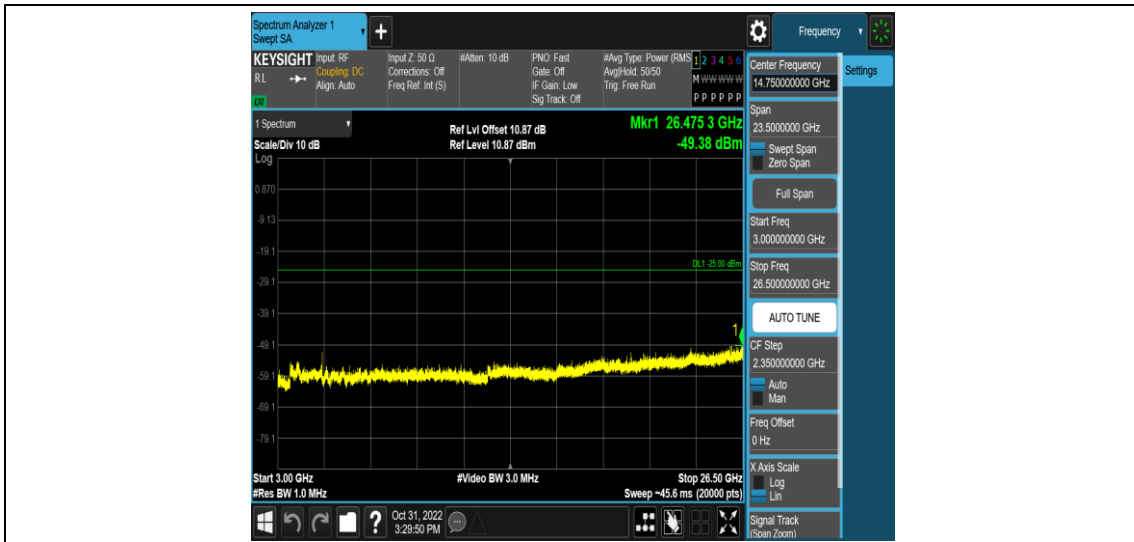

Band38-5MHz-QPSK-38225-1RB#0-Range5:3000~26500MHz

Band38-5MHz-16QAM-37775-1RB#0-Range1:0.009~0.15MHz