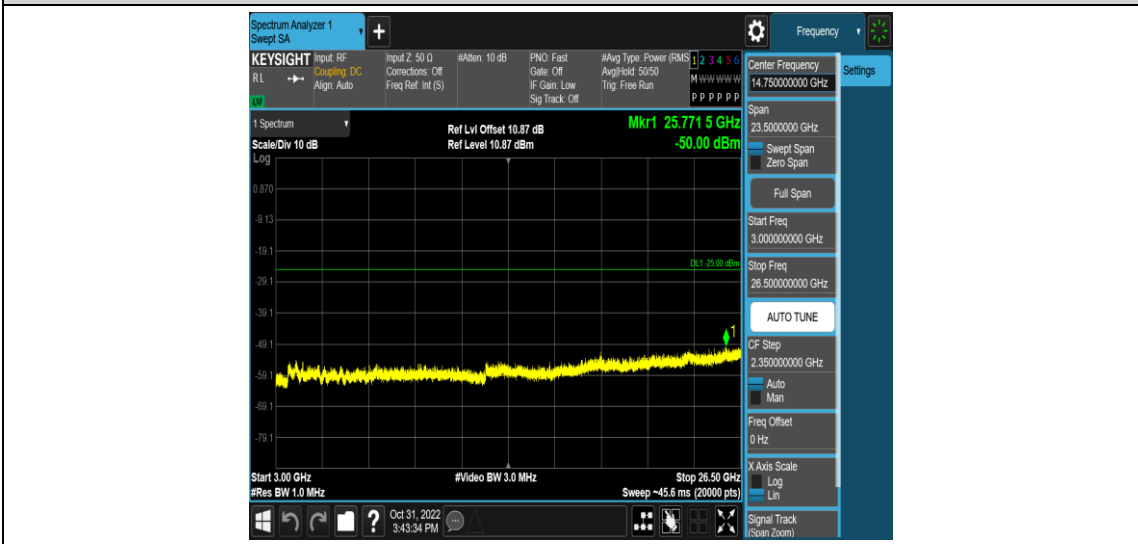

Band38-10MHz-QPSK-38000-1RB#0-Range5:3000~26500MHz

Band38-10MHz-QPSK-38200-1RB#0-Range1:0.009~0.15MHz