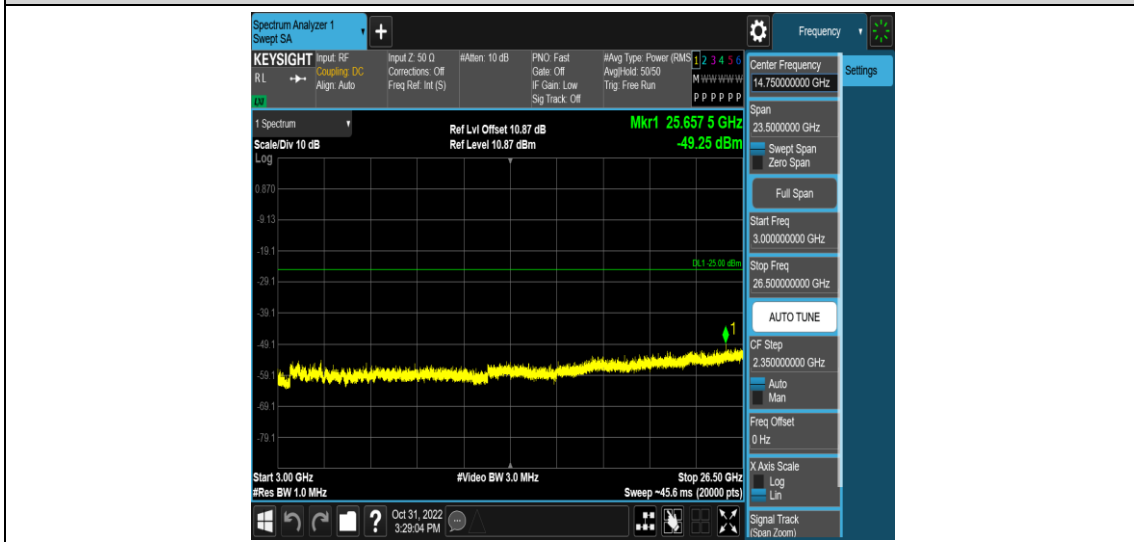

Band38-5MHz-16QAM-38000-1RB#0-Range5:3000~26500MHz

Band38-5MHz-16QAM-38225-1RB#0-Range1:0.009~0.15MHz