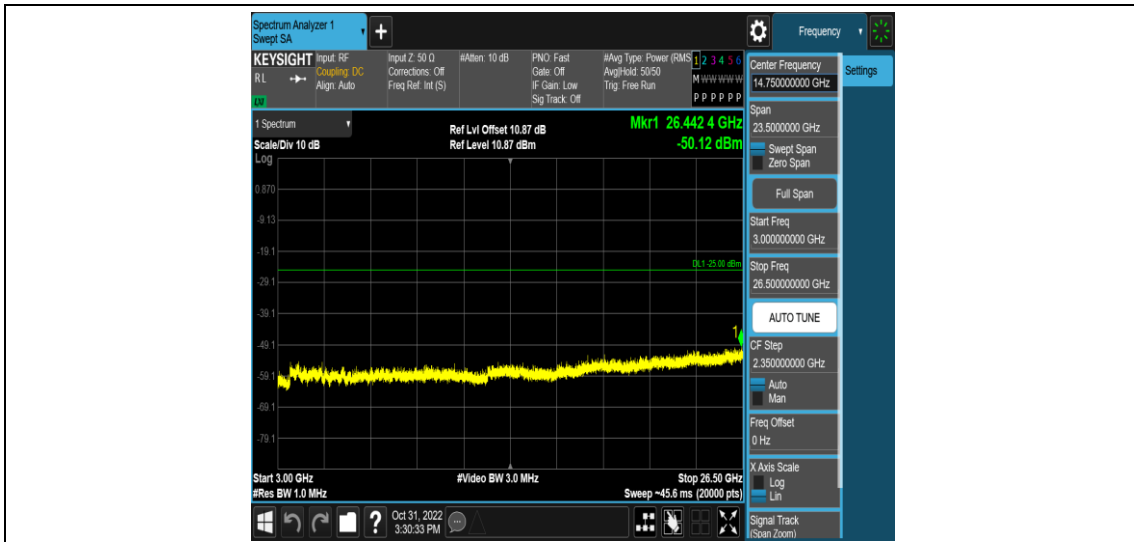

Band38-5MHz-16QAM-38225-1RB#0-Range5:3000~26500MHz

Band38-10MHz-QPSK-37800-1RB#0-Range1:0.009~0.15MHz