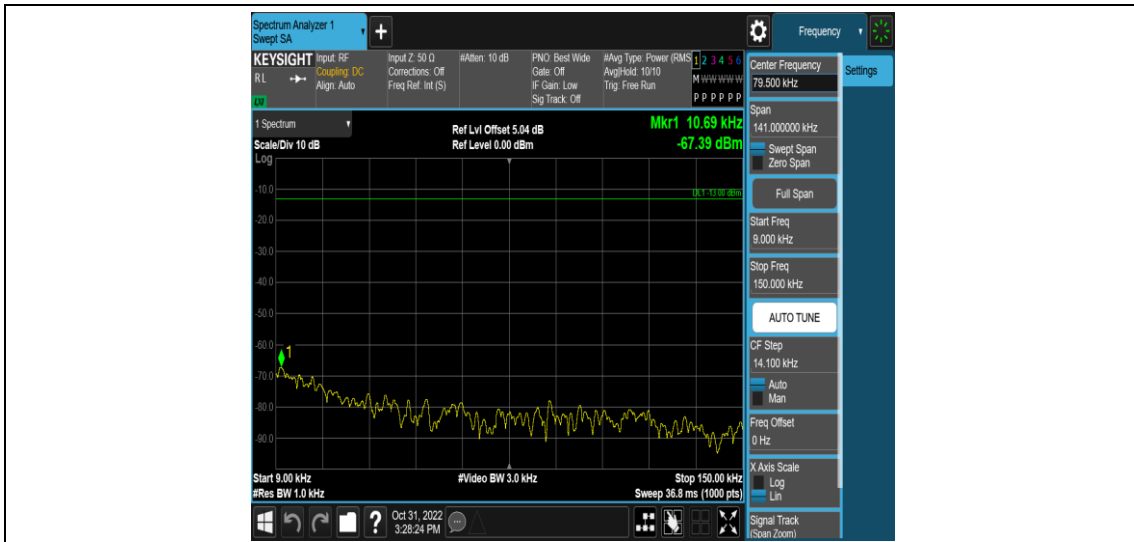

Band38-5MHz-16QAM-37775-1RB#0-Range3:30~1000MHz

Band38-5MHz-16QAM-37775-1RB#0-Range4: 1000~3000MHz

Band38-5MHz-16QAM-37775-1RB#0-Range5:3000~26500MHz

Band38-5MHz-16QAM-38000-1RB#0-Range1:0.009~0.15MHz

Band38-5MHz-16QAM-38000-1RB#0-Range2:0.15~30MHz