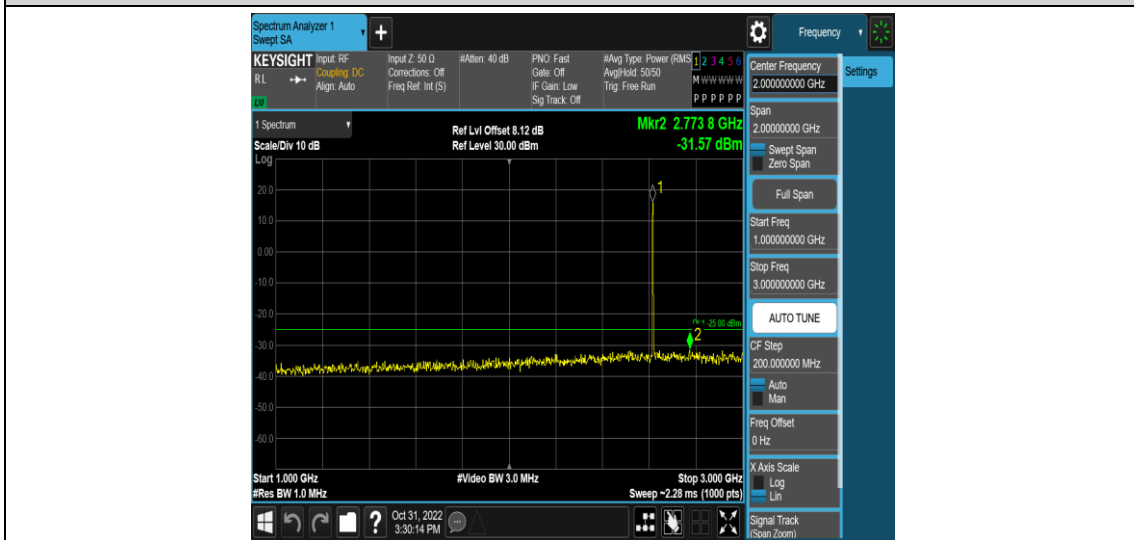

Band38-5MHz-16QAM-38225-1RB#0-Range4:1000~3000MHz

Band38-5MHz-16QAM-38225-1RB#0-Range5:3000~26500MHz