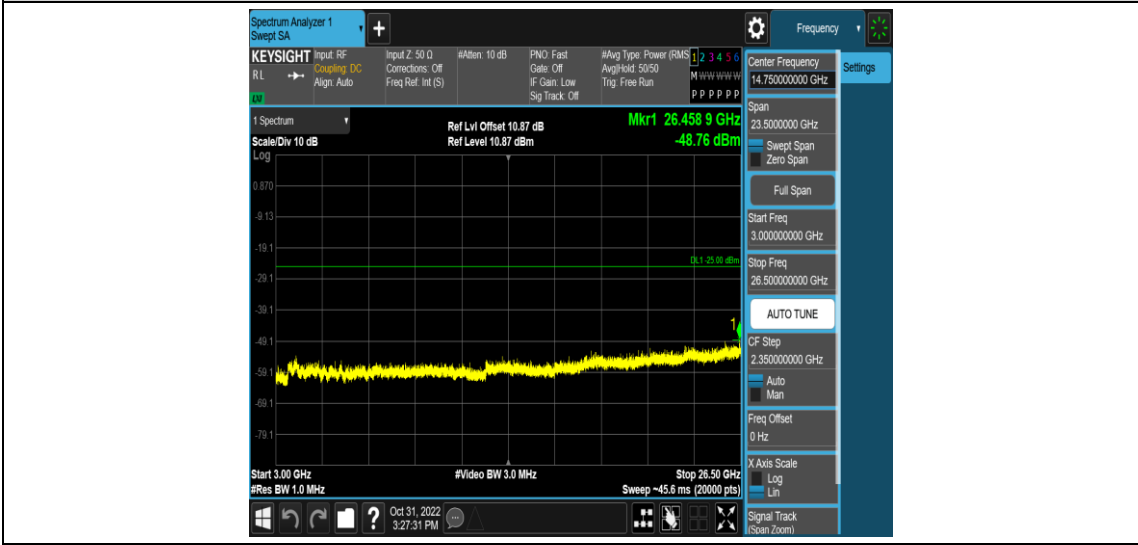

Band38-5MHz-16QAM-37775-1RB#0-Range5:3000~26500MHz

Band38-5MHz-16QAM-38000-1RB#0-Range1:0.009~0.15MHz