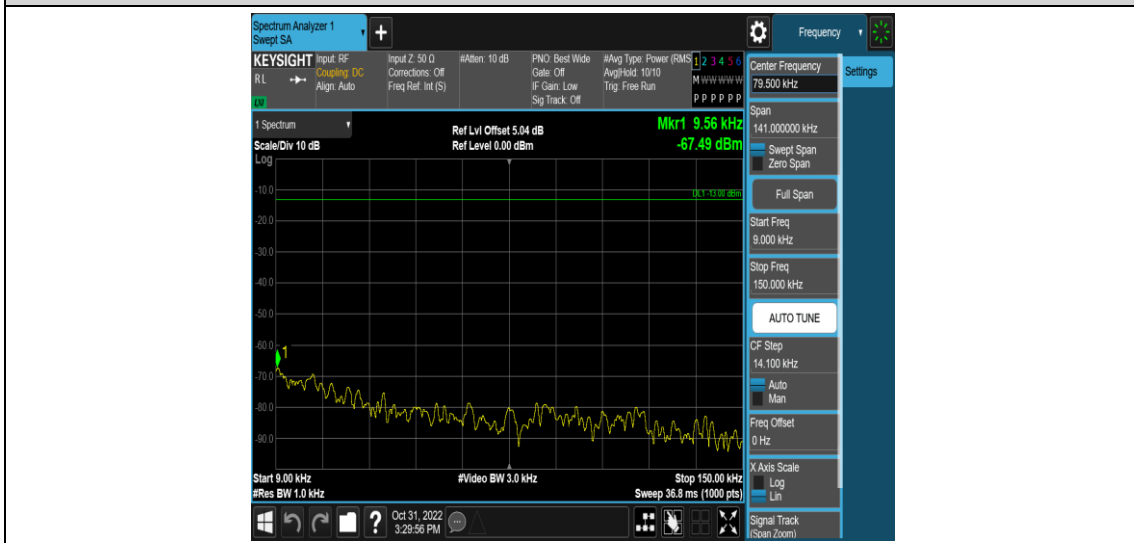

Band38-5MHz-16QAM-38000-1RB#0-Range3:30~1000MHz

Band38-5MHz-16QAM-38000-1RB#0-Range4:1000~3000MHz

Band38-5MHz-16QAM-38000-1RB#0-Range5:3000~26500MHz

Band38-5MHz-16QAM-38225-1RB#0-Range1:0.009~0.15MHz

Band38-5MHz-16QAM-38225-1RB#0-Range2:0.15~30MHz