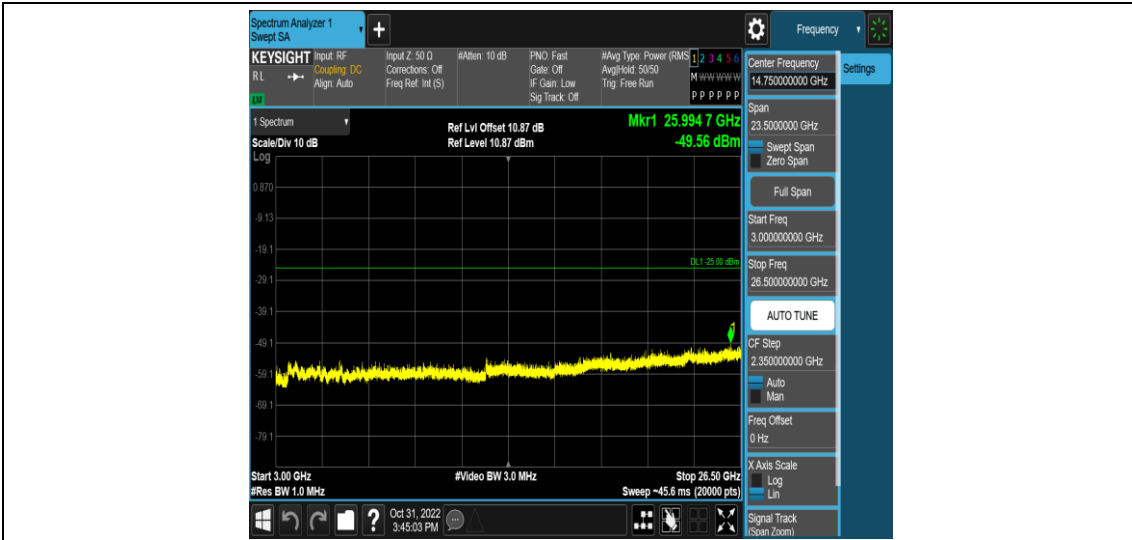

Band38-10MHz-QPSK-38200-1RB#0-Range5:3000~26500MHz

Band38-10MHz-16QAM-37800-1RB#0-Range1:0.009~0.15MHz