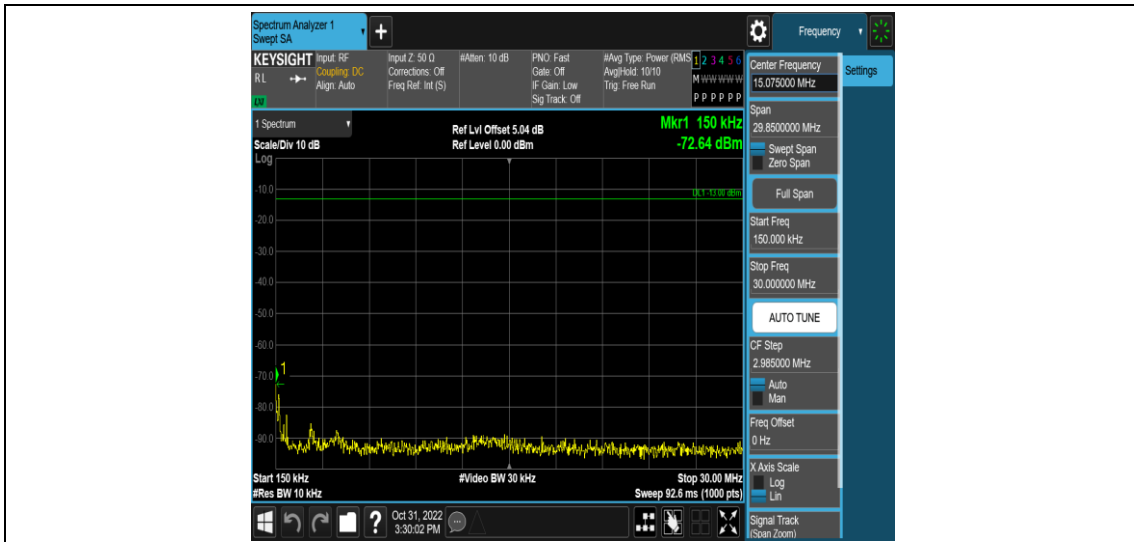

Band38-5MHz-16QAM-38000-1RB#0-Range3:30~1000MHz

Band38-5MHz-16QAM-38000-1RB#0-Range4:1000~3000MHz

Band38-5MHz-16QAM-38000-1RB#0-Range5:3000~26500MHz

Band38-5MHz-16QAM-38225-1RB#0-Range1:0.009~0.15MHz

Band38-5MHz-16QAM-38225-1RB#0-Range2:0.15~30MHz

Band38-5MHz-16QAM-38225-1RB#0-Range3:30~1000MHz

Band38-5MHz-16QAM-38225-1RB#0-Range4:1000~3000MHz

Band38-5MHz-16QAM-38225-1RB#0-Range5:3000~26500MHz

Band38-10MHz-QPSK-37800-1RB#0-Range1:0.009~0.15MHz

Band38-10MHz-QPSK-37800-1RB#0-Range2:0.15~30MHz