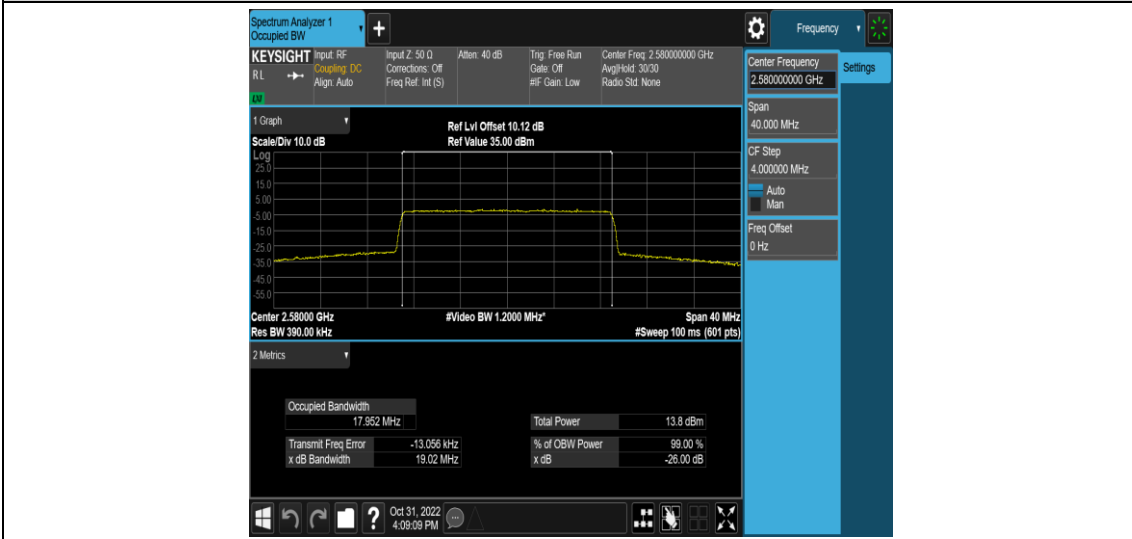

Band38-15MHz-QPSK-37825-75RB#0

Band38-15MHz-QPSK-38000-75RB#0

Band38-15MHz-QPSK-38175-75RB#0

Band38-15MHz-16QAM-37825-75RB#0

Band38-15MHz-16QAM-38000-75RB#0

Band38-15MHz-16QAM-38175-75RB#0

Band38-20MHz-QPSK-37850-100RB#0

Band38-20MHz-QPSK-38000-100RB#0

Band38-20MHz-QPSK-38150-100RB#0

Band38-20MHz-16QAM-37850-100RB#0

Band38-20MHz-16QAM-38000-100RB#0

Band38-20MHz-16QAM-38150-100RB#0

Appendix D: Band Edge

Test Result

Band	Bandwidth	Modulation	Channel	RB Configuration	Verdict
Band38	5MHz	QPSK	37775	1RB#0	PASS
Band38	5MHz	QPSK	37775	1RB#24	PASS
Band38	5MHz	QPSK	37775	25RB#0	PASS
Band38	5MHz	QPSK	38225	1RB#0	PASS
Band38	5MHz	QPSK	38225	1RB#24	PASS
Band38	5MHz	QPSK	38225	25RB#0	PASS
Band38	5MHz	16QAM	37775	1RB#0	PASS
Band38	5MHz	16QAM	37775	1RB#24	PASS
Band38	5MHz	16QAM	37775	25RB#0	PASS
Band38	5MHz	16QAM	38225	1RB#0	PASS
Band38	5MHz	16QAM	38225	1RB#24	PASS
Band38	5MHz	16QAM	38225	25RB#0	PASS
Band38	10MHz	QPSK	37800	1RB#0	PASS
Band38	10MHz	QPSK	37800	1RB#49	PASS
Band38	10MHz	QPSK	37800	50RB#0	PASS
Band38	10MHz	QPSK	38200	1RB#0	PASS
Band38	10MHz	QPSK	38200	1RB#49	PASS
Band38	10MHz	QPSK	38200	50RB#0	PASS
Band38	10MHz	16QAM	37800	1RB#0	PASS
Band38	10MHz	16QAM	37800	1RB#49	PASS
Band38	10MHz	16QAM	37800	50RB#0	PASS
Band38	10MHz	16QAM	38200	1RB#0	PASS
Band38	10MHz	16QAM	38200	1RB#49	PASS
Band38	10MHz	16QAM	38200	50RB#0	PASS
Band38	15MHz	QPSK	37825	1RB#0	PASS
Band38	15MHz	QPSK	37825	1RB#74	PASS
Band38	15MHz	QPSK	37825	75RB#0	PASS
Band38	15MHz	QPSK	38175	1RB#0	PASS
Band38	15MHz	QPSK	38175	1RB#74	PASS
Band38	15MHz	QPSK	38175	75RB#0	PASS
Band38	15MHz	16QAM	37825	1RB#0	PASS
Band38	15MHz	16QAM	37825	1RB#74	PASS
Band38	15MHz	16QAM	37825	75RB#0	PASS
Band38	15MHz	16QAM	38175	1RB#0	PASS
Band38	15MHz	16QAM	38175	1RB#74	PASS