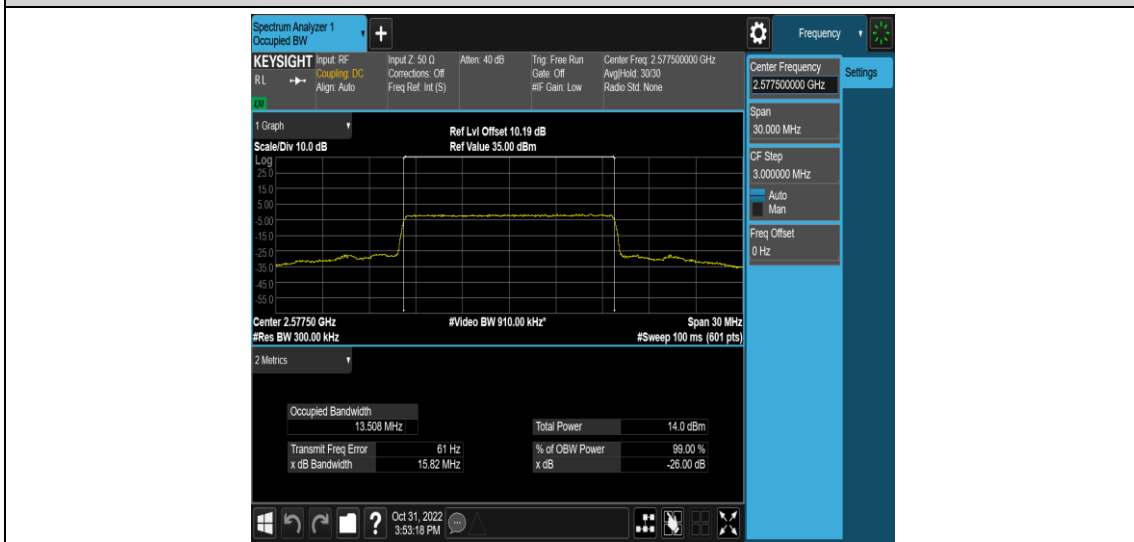

Band38-15MHz-QPSK-37825-75RB#0

Band38-15MHz-QPSK-38000-75RB#0

Band38-15MHz-QPSK-38175-75RB#0

Band38-15MHz-16QAM-37825-75RB#0

Band38-15MHz-16QAM-38000-75RB#0

Band38-15MHz-16QAM-38175-75RB#0

Band38-20MHz-QPSK-37850-100RB#0

Band38-20MHz-QPSK-38000-100RB#0

Band38-20MHz-QPSK-38150-100RB#0

Band38-20MHz-16QAM-37850-100RB#0

Band38-20MHz-16QAM-38000-100RB#0

Band38-20MHz-16QAM-38150-100RB#0

Appendix D: Band Edge

Test Result

Band	Bandwidth	Modulation	Channel	RB Configuration	Verdict
Band38	5MHz	QPSK	37775	1RB#0	PASS
Band38	5MHz	QPSK	37775	1RB#24	PASS
Band38	5MHz	QPSK	37775	25RB#0	PASS
Band38	5MHz	QPSK	38225	1RB#0	PASS
Band38	5MHz	QPSK	38225	1RB#24	PASS
Band38	5MHz	QPSK	38225	25RB#0	PASS
Band38	5MHz	16QAM	37775	1RB#0	PASS
Band38	5MHz	16QAM	37775	1RB#24	PASS
Band38	5MHz	16QAM	37775	25RB#0	PASS
Band38	5MHz	16QAM	38225	1RB#0	PASS
Band38	5MHz	16QAM	38225	1RB#24	PASS
Band38	5MHz	16QAM	38225	25RB#0	PASS
Band38	10MHz	QPSK	37800	1RB#0	PASS
Band38	10MHz	QPSK	37800	1RB#49	PASS
Band38	10MHz	QPSK	37800	50RB#0	PASS
Band38	10MHz	QPSK	38200	1RB#0	PASS
Band38	10MHz	QPSK	38200	1RB#49	PASS
Band38	10MHz	QPSK	38200	50RB#0	PASS
Band38	10MHz	16QAM	37800	1RB#0	PASS
Band38	10MHz	16QAM	37800	1RB#49	PASS
Band38	10MHz	16QAM	37800	50RB#0	PASS
Band38	10MHz	16QAM	38200	1RB#0	PASS
Band38	10MHz	16QAM	38200	1RB#49	PASS
Band38	10MHz	16QAM	38200	50RB#0	PASS
Band38	15MHz	QPSK	37825	1RB#0	PASS
Band38	15MHz	QPSK	37825	1RB#74	PASS
Band38	15MHz	QPSK	37825	75RB#0	PASS
Band38	15MHz	QPSK	38175	1RB#0	PASS
Band38	15MHz	QPSK	38175	1RB#74	PASS
Band38	15MHz	QPSK	38175	75RB#0	PASS
Band38	15MHz	16QAM	37825	1RB#0	PASS
Band38	15MHz	16QAM	37825	1RB#74	PASS
Band38	15MHz	16QAM	37825	75RB#0	PASS
Band38	15MHz	16QAM	38175	1RB#0	PASS
Band38	15MHz	16QAM	38175	1RB#74	PASS