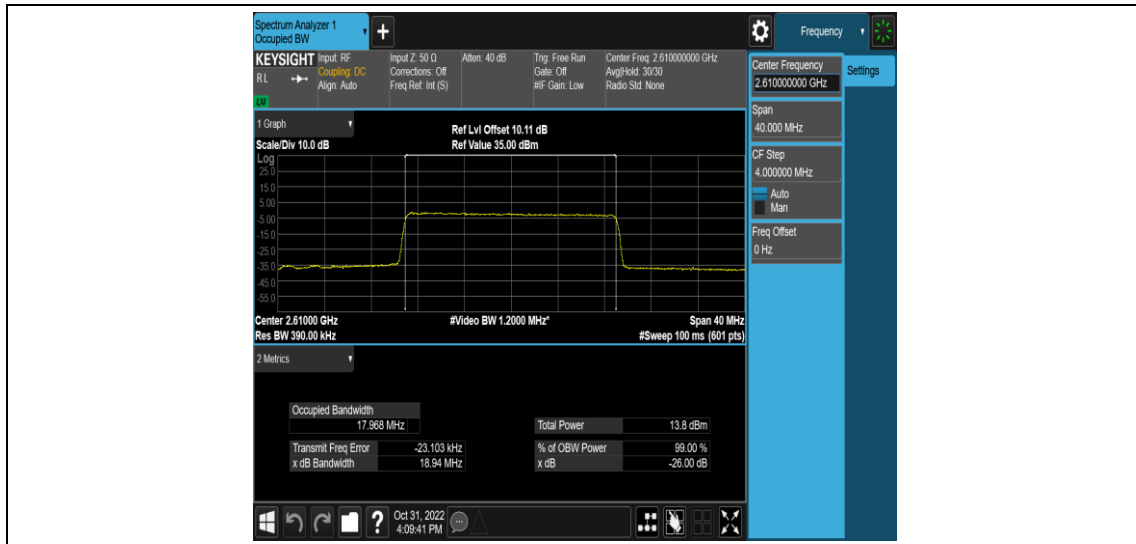

Band38-20MHz-QPSK-38000-100RB#0

Band38-20MHz-QPSK-38150-100RB#0

Band38-20MHz-16QAM-37850-100RB#0

Band38-20MHz-16QAM-38000-100RB#0

Band38-20MHz-16QAM-38150-100RB#0

Appendix D: Band Edge

Test Result

Band	Bandwidth	Modulation	Channel	RB Configuration	Verdict
Band38	5MHz	QPSK	37775	1RB#0	PASS
Band38	5MHz	QPSK	37775	1RB#24	PASS
Band38	5MHz	QPSK	37775	25RB#0	PASS
Band38	5MHz	QPSK	38225	1RB#0	PASS
Band38	5MHz	QPSK	38225	1RB#24	PASS
Band38	5MHz	QPSK	38225	25RB#0	PASS
Band38	5MHz	16QAM	37775	1RB#0	PASS
Band38	5MHz	16QAM	37775	1RB#24	PASS
Band38	5MHz	16QAM	37775	25RB#0	PASS
Band38	5MHz	16QAM	38225	1RB#0	PASS
Band38	5MHz	16QAM	38225	1RB#24	PASS
Band38	5MHz	16QAM	38225	25RB#0	PASS
Band38	10MHz	QPSK	37800	1RB#0	PASS
Band38	10MHz	QPSK	37800	1RB#49	PASS
Band38	10MHz	QPSK	37800	50RB#0	PASS
Band38	10MHz	QPSK	38200	1RB#0	PASS
Band38	10MHz	QPSK	38200	1RB#49	PASS
Band38	10MHz	QPSK	38200	50RB#0	PASS
Band38	10MHz	16QAM	37800	1RB#0	PASS
Band38	10MHz	16QAM	37800	1RB#49	PASS
Band38	10MHz	16QAM	37800	50RB#0	PASS
Band38	10MHz	16QAM	38200	1RB#0	PASS
Band38	10MHz	16QAM	38200	1RB#49	PASS
Band38	10MHz	16QAM	38200	50RB#0	PASS
Band38	15MHz	QPSK	37825	1RB#0	PASS
Band38	15MHz	QPSK	37825	1RB#74	PASS
Band38	15MHz	QPSK	37825	75RB#0	PASS
Band38	15MHz	QPSK	38175	1RB#0	PASS
Band38	15MHz	QPSK	38175	1RB#74	PASS
Band38	15MHz	QPSK	38175	75RB#0	PASS
Band38	15MHz	16QAM	37825	1RB#0	PASS
Band38	15MHz	16QAM	37825	1RB#74	PASS
Band38	15MHz	16QAM	37825	75RB#0	PASS
Band38	15MHz	16QAM	38175	1RB#0	PASS
Band38	15MHz	16QAM	38175	1RB#74	PASS

Band38	15MHz	16QAM	38175	75RB#0	PASS
Band38	20MHz	QPSK	37850	1RB#0	PASS
Band38	20MHz	QPSK	37850	1RB#99	PASS
Band38	20MHz	QPSK	37850	100RB#0	PASS
Band38	20MHz	QPSK	38150	1RB#0	PASS
Band38	20MHz	QPSK	38150	1RB#99	PASS
Band38	20MHz	QPSK	38150	100RB#0	PASS
Band38	20MHz	16QAM	37850	1RB#0	PASS
Band38	20MHz	16QAM	37850	1RB#99	PASS
Band38	20MHz	16QAM	37850	100RB#0	PASS
Band38	20MHz	16QAM	38150	1RB#0	PASS
Band38	20MHz	16QAM	38150	1RB#99	PASS
Band38	20MHz	16QAM	38150	100RB#0	PASS