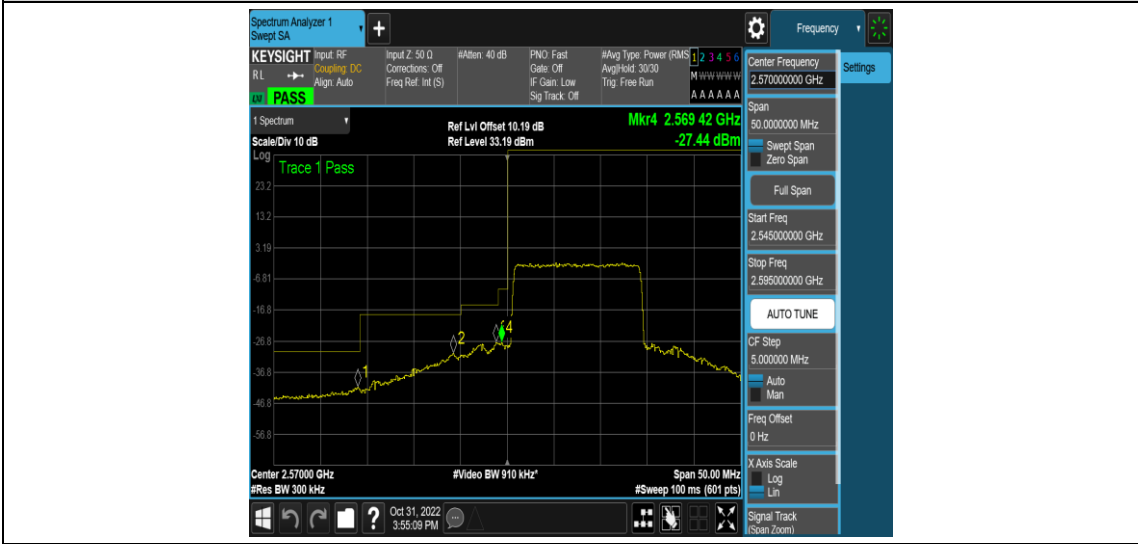

Band38-15MHz-QPSK-38175-75RB#0

Band38-15MHz-16QAM-37825-1RB#0

Band38-15MHz-16QAM-37825-1RB#74

Band38-15MHz-16QAM-37825-75RB#0

Band38-15MHz-16QAM-38175-1RB#0

Band38-15MHz-16QAM-38175-1RB#74

Band38-20MHz-QPSK-37850-100RB#0