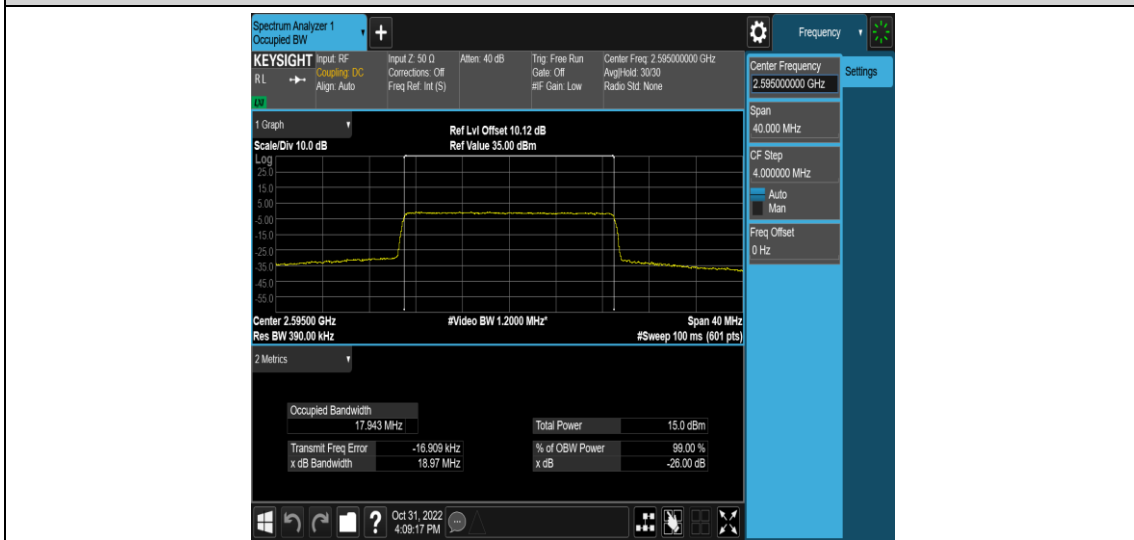

Band38-15MHz-QPSK-37825-75RB#0

Band38-15MHz-QPSK-38000-75RB#0

Band38-15MHz-QPSK-38175-75RB#0

Band38-15MHz-16QAM-37825-75RB#0

Band38-15MHz-16QAM-38000-75RB#0

Band38-15MHz-16QAM-38175-75RB#0

Band38-20MHz-QPSK-37850-100RB#0

Band38-20MHz-QPSK-38000-100RB#0

Band38-20MHz-QPSK-38150-100RB#0

Band38-20MHz-16QAM-37850-100RB#0

Band38-20MHz-16QAM-38000-100RB#0

Band38-20MHz-16QAM-38150-100RB#0

Appendix D: Band Edge

Test Result

Band	Bandwidth	Modulation	Channel	RB Configuration	Verdict
Band38	5MHz	QPSK	37775	1RB#0	PASS
Band38	5MHz	QPSK	37775	1RB#24	PASS
Band38	5MHz	QPSK	37775	25RB#0	PASS
Band38	5MHz	QPSK	38225	1RB#0	PASS
Band38	5MHz	QPSK	38225	1RB#24	PASS
Band38	5MHz	QPSK	38225	25RB#0	PASS
Band38	5MHz	16QAM	37775	1RB#0	PASS
Band38	5MHz	16QAM	37775	1RB#24	PASS
Band38	5MHz	16QAM	37775	25RB#0	PASS
Band38	5MHz	16QAM	38225	1RB#0	PASS
Band38	5MHz	16QAM	38225	1RB#24	PASS
Band38	5MHz	16QAM	38225	25RB#0	PASS
Band38	10MHz	QPSK	37800	1RB#0	PASS
Band38	10MHz	QPSK	37800	1RB#49	PASS
Band38	10MHz	QPSK	37800	50RB#0	PASS
Band38	10MHz	QPSK	38200	1RB#0	PASS
Band38	10MHz	QPSK	38200	1RB#49	PASS
Band38	10MHz	QPSK	38200	50RB#0	PASS
Band38	10MHz	16QAM	37800	1RB#0	PASS
Band38	10MHz	16QAM	37800	1RB#49	PASS
Band38	10MHz	16QAM	37800	50RB#0	PASS
Band38	10MHz	16QAM	38200	1RB#0	PASS
Band38	10MHz	16QAM	38200	1RB#49	PASS
Band38	10MHz	16QAM	38200	50RB#0	PASS
Band38	15MHz	QPSK	37825	1RB#0	PASS
Band38	15MHz	QPSK	37825	1RB#74	PASS
Band38	15MHz	QPSK	37825	75RB#0	PASS
Band38	15MHz	QPSK	38175	1RB#0	PASS
Band38	15MHz	QPSK	38175	1RB#74	PASS
Band38	15MHz	QPSK	38175	75RB#0	PASS
Band38	15MHz	16QAM	37825	1RB#0	PASS
Band38	15MHz	16QAM	37825	1RB#74	PASS
Band38	15MHz	16QAM	37825	75RB#0	PASS
Band38	15MHz	16QAM	38175	1RB#0	PASS
Band38	15MHz	16QAM	38175	1RB#74	PASS