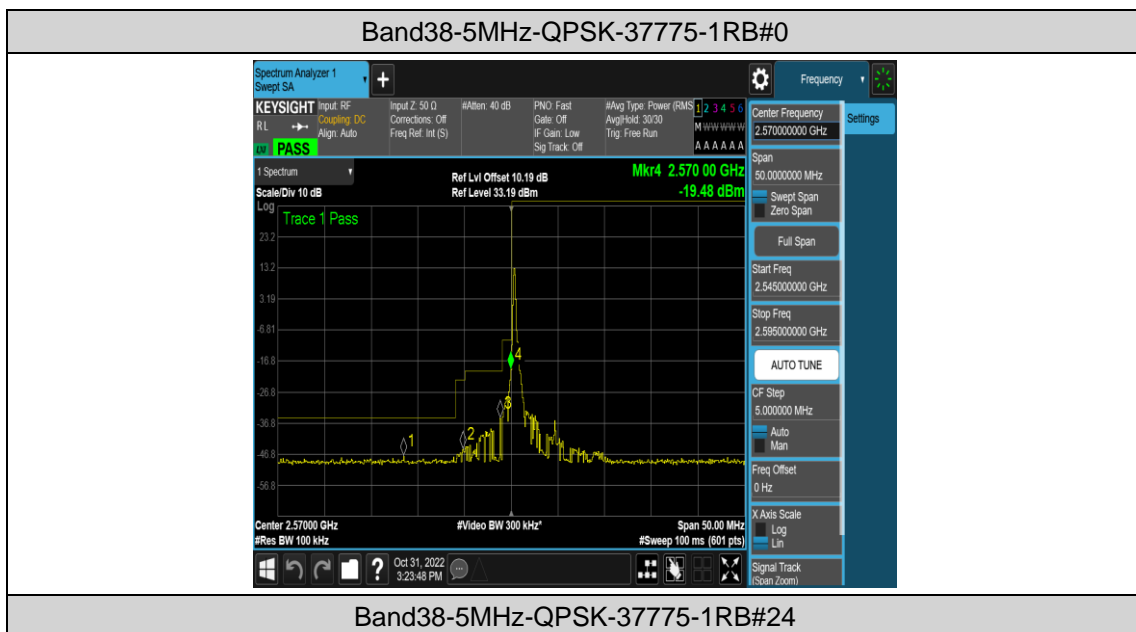

Band38	15MHz	16QAM	38175	75RB#0	PASS
Band38	20MHz	QPSK	37850	1RB#0	PASS
Band38	20MHz	QPSK	37850	1RB#99	PASS
Band38	20MHz	QPSK	37850	100RB#0	PASS
Band38	20MHz	QPSK	38150	1RB#0	PASS
Band38	20MHz	QPSK	38150	1RB#99	PASS
Band38	20MHz	QPSK	38150	100RB#0	PASS
Band38	20MHz	16QAM	37850	1RB#0	PASS
Band38	20MHz	16QAM	37850	1RB#99	PASS
Band38	20MHz	16QAM	37850	100RB#0	PASS
Band38	20MHz	16QAM	38150	1RB#0	PASS
Band38	20MHz	16QAM	38150	1RB#99	PASS
Band38	20MHz	16QAM	38150	100RB#0	PASS

Test Graphs