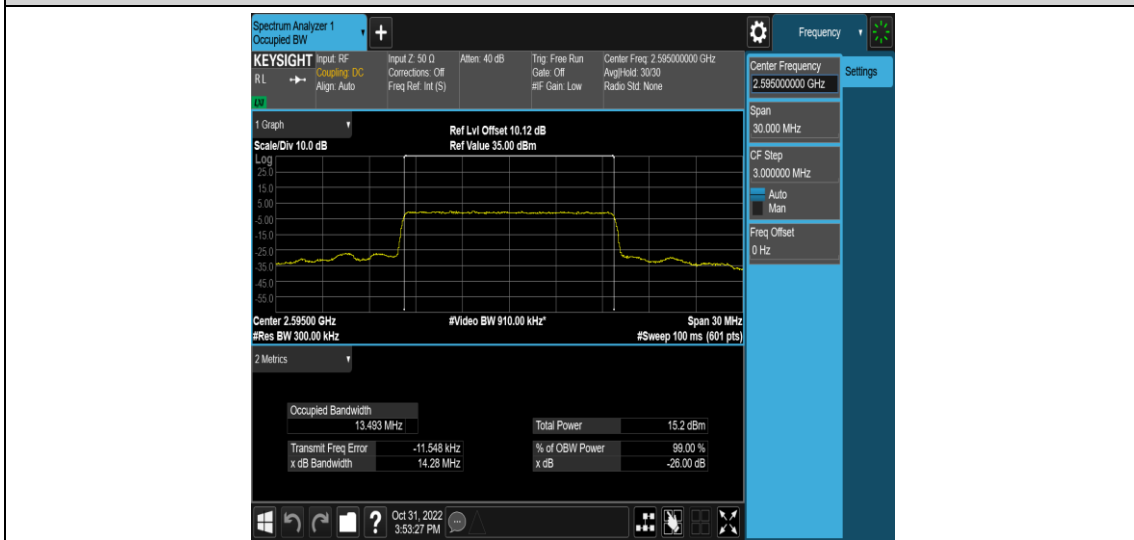

Band38-15MHz-QPSK-37825-75RB#0

Band38-15MHz-QPSK-38000-75RB#0

Band38-15MHz-QPSK-38175-75RB#0

Band38-15MHz-16QAM-37825-75RB#0

Band38-15MHz-16QAM-38000-75RB#0

Band38-15MHz-16QAM-38175-75RB#0

Band38-20MHz-QPSK-37850-100RB#0

Band38-20MHz-QPSK-38000-100RB#0

Band38-20MHz-QPSK-38150-100RB#0

Band38-20MHz-16QAM-37850-100RB#0

Band38-20MHz-16QAM-38000-100RB#0

Band38-20MHz-16QAM-38150-100RB#0

Appendix D: Band Edge

Test Result

Band	Bandwidth	Modulation	Channel	RB Configuration	Verdict
Band38	5MHz	QPSK	37775	1RB#0	PASS
Band38	5MHz	QPSK	37775	1RB#24	PASS
Band38	5MHz	QPSK	37775	25RB#0	PASS
Band38	5MHz	QPSK	38225	1RB#0	PASS
Band38	5MHz	QPSK	38225	1RB#24	PASS
Band38	5MHz	QPSK	38225	25RB#0	PASS
Band38	5MHz	16QAM	37775	1RB#0	PASS
Band38	5MHz	16QAM	37775	1RB#24	PASS
Band38	5MHz	16QAM	37775	25RB#0	PASS
Band38	5MHz	16QAM	38225	1RB#0	PASS
Band38	5MHz	16QAM	38225	1RB#24	PASS
Band38	5MHz	16QAM	38225	25RB#0	PASS
Band38	10MHz	QPSK	37800	1RB#0	PASS
Band38	10MHz	QPSK	37800	1RB#49	PASS
Band38	10MHz	QPSK	37800	50RB#0	PASS
Band38	10MHz	QPSK	38200	1RB#0	PASS
Band38	10MHz	QPSK	38200	1RB#49	PASS
Band38	10MHz	QPSK	38200	50RB#0	PASS
Band38	10MHz	16QAM	37800	1RB#0	PASS
Band38	10MHz	16QAM	37800	1RB#49	PASS
Band38	10MHz	16QAM	37800	50RB#0	PASS
Band38	10MHz	16QAM	38200	1RB#0	PASS
Band38	10MHz	16QAM	38200	1RB#49	PASS
Band38	10MHz	16QAM	38200	50RB#0	PASS
Band38	15MHz	QPSK	37825	1RB#0	PASS
Band38	15MHz	QPSK	37825	1RB#74	PASS
Band38	15MHz	QPSK	37825	75RB#0	PASS
Band38	15MHz	QPSK	38175	1RB#0	PASS
Band38	15MHz	QPSK	38175	1RB#74	PASS
Band38	15MHz	QPSK	38175	75RB#0	PASS
Band38	15MHz	16QAM	37825	1RB#0	PASS
Band38	15MHz	16QAM	37825	1RB#74	PASS
Band38	15MHz	16QAM	37825	75RB#0	PASS
Band38	15MHz	16QAM	38175	1RB#0	PASS
Band38	15MHz	16QAM	38175	1RB#74	PASS