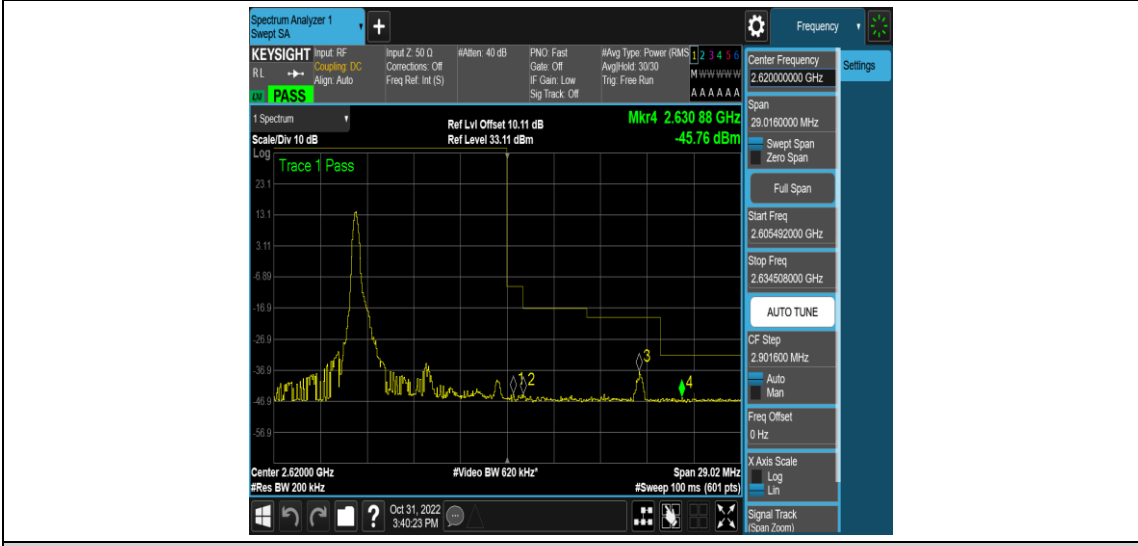

Band38-10MHz-16QAM-38200-1RB#0