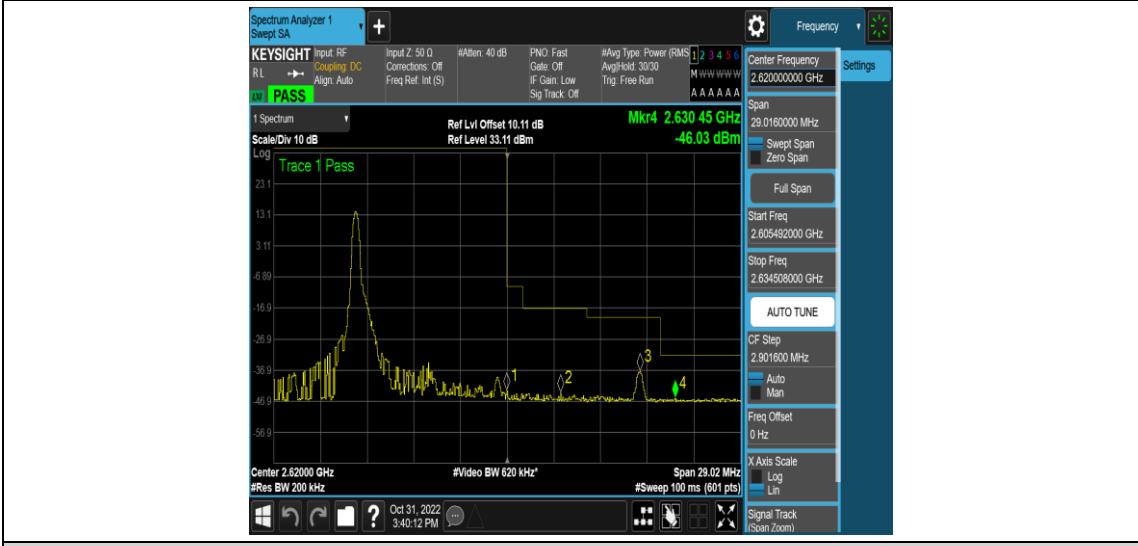

Band38-10MHz-QPSK-37800-1RB#0

Band38-10MHz-QPSK-37800-1RB#49

Band38-10MHz-QPSK-37800-50RB#0

Band38-10MHz-QPSK-38200-1RB#0

Band38-10MHz-QPSK-38200-1RB#49

Band38-10MHz-QPSK-38200-50RB#0

Band38-10MHz-16QAM-37800-1RB#0