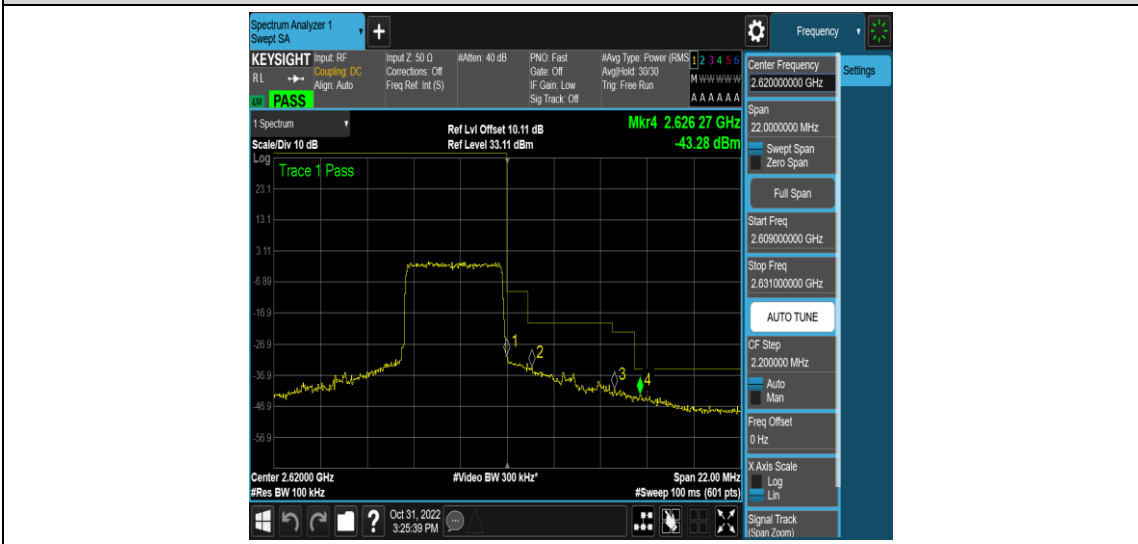

Band38-5MHz-QPSK-38225-25RB#0