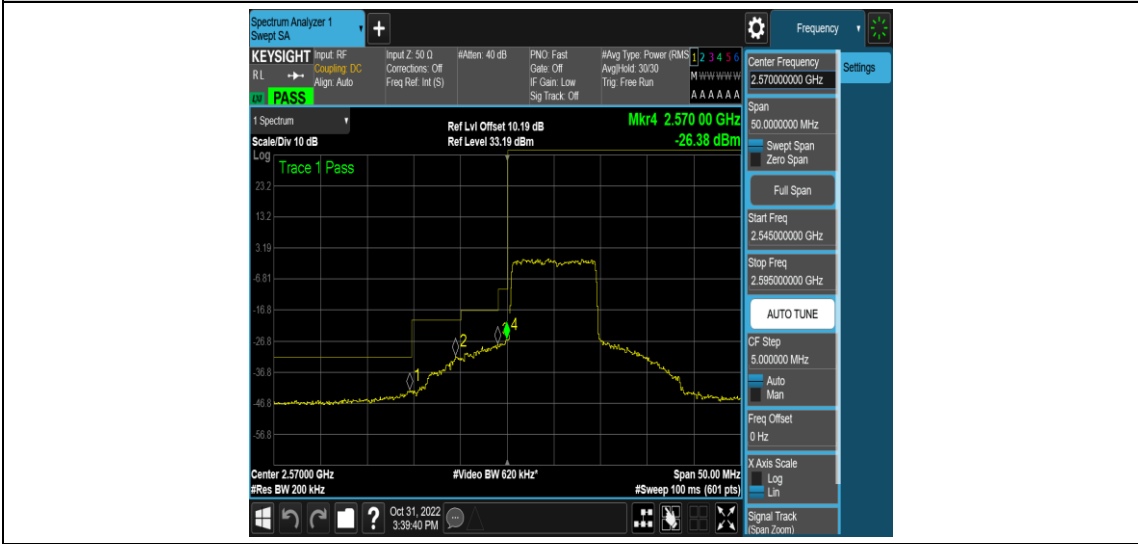

Band38-10MHz-QPSK-37800-50RB#0