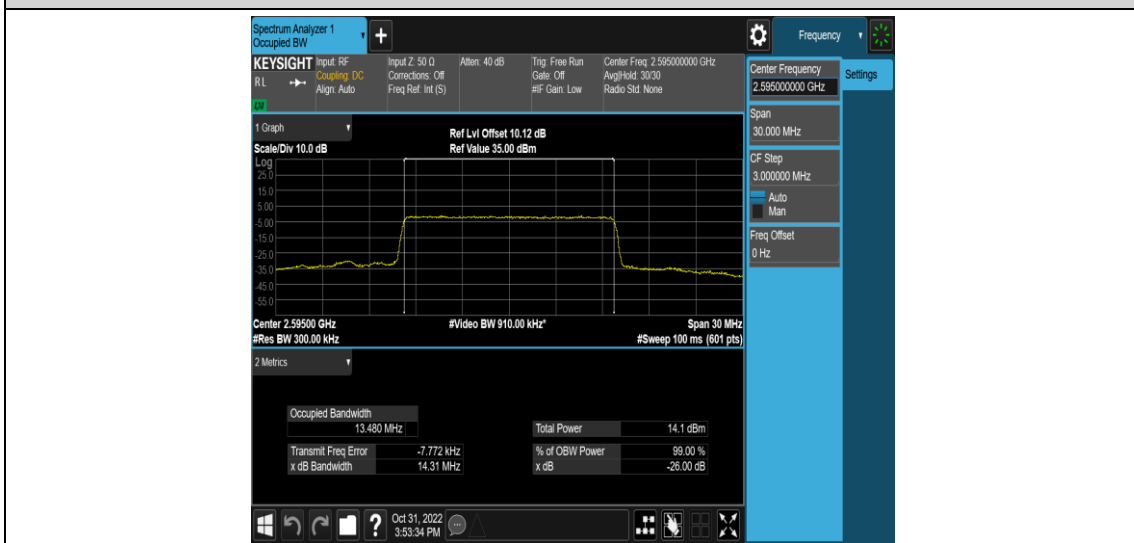

Band38-15MHz-QPSK-37825-75RB#0

Band38-15MHz-QPSK-38000-75RB#0

Band38-15MHz-QPSK-38175-75RB#0

Band38-15MHz-16QAM-37825-75RB#0

Band38-15MHz-16QAM-38000-75RB#0

Band38-15MHz-16QAM-38175-75RB#0

Band38-20MHz-QPSK-37850-100RB#0

Band38-20MHz-QPSK-38000-100RB#0

Band38-20MHz-QPSK-38150-100RB#0

Band38-20MHz-16QAM-37850-100RB#0

Band38-20MHz-16QAM-38000-100RB#0

Band38-20MHz-16QAM-38150-100RB#0

Appendix D: Band Edge

Test Result

Band	Bandwidth	Modulation	Channel	RB Configuration	Verdict
Band38	5MHz	QPSK	37775	1RB#0	PASS
Band38	5MHz	QPSK	37775	1RB#24	PASS
Band38	5MHz	QPSK	37775	25RB#0	PASS
Band38	5MHz	QPSK	38225	1RB#0	PASS
Band38	5MHz	QPSK	38225	1RB#24	PASS
Band38	5MHz	QPSK	38225	25RB#0	PASS
Band38	5MHz	16QAM	37775	1RB#0	PASS
Band38	5MHz	16QAM	37775	1RB#24	PASS
Band38	5MHz	16QAM	37775	25RB#0	PASS
Band38	5MHz	16QAM	38225	1RB#0	PASS
Band38	5MHz	16QAM	38225	1RB#24	PASS
Band38	5MHz	16QAM	38225	25RB#0	PASS
Band38	10MHz	QPSK	37800	1RB#0	PASS
Band38	10MHz	QPSK	37800	1RB#49	PASS
Band38	10MHz	QPSK	37800	50RB#0	PASS
Band38	10MHz	QPSK	38200	1RB#0	PASS
Band38	10MHz	QPSK	38200	1RB#49	PASS
Band38	10MHz	QPSK	38200	50RB#0	PASS
Band38	10MHz	16QAM	37800	1RB#0	PASS
Band38	10MHz	16QAM	37800	1RB#49	PASS
Band38	10MHz	16QAM	37800	50RB#0	PASS
Band38	10MHz	16QAM	38200	1RB#0	PASS
Band38	10MHz	16QAM	38200	1RB#49	PASS
Band38	10MHz	16QAM	38200	50RB#0	PASS
Band38	15MHz	QPSK	37825	1RB#0	PASS
Band38	15MHz	QPSK	37825	1RB#74	PASS
Band38	15MHz	QPSK	37825	75RB#0	PASS
Band38	15MHz	QPSK	38175	1RB#0	PASS
Band38	15MHz	QPSK	38175	1RB#74	PASS
Band38	15MHz	QPSK	38175	75RB#0	PASS
Band38	15MHz	16QAM	37825	1RB#0	PASS
Band38	15MHz	16QAM	37825	1RB#74	PASS
Band38	15MHz	16QAM	37825	75RB#0	PASS
Band38	15MHz	16QAM	38175	1RB#0	PASS
Band38	15MHz	16QAM	38175	1RB#74	PASS