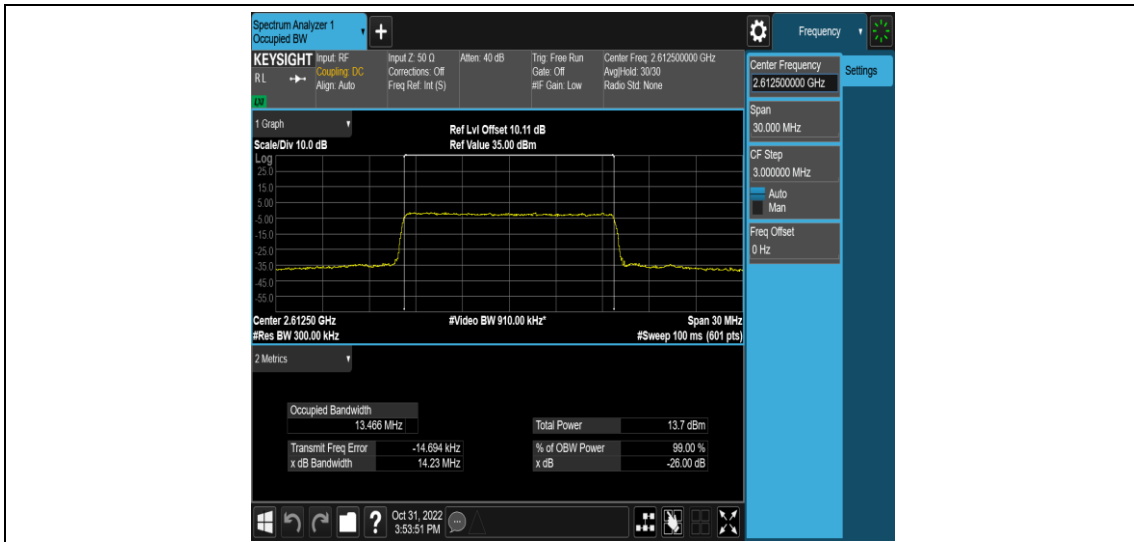

Band38-15MHz-QPSK-37825-75RB#0

Band38-15MHz-QPSK-38000-75RB#0

Band38-15MHz-QPSK-38175-75RB#0

Band38-15MHz-16QAM-37825-75RB#0

Band38-15MHz-16QAM-38000-75RB#0

Band38-15MHz-16QAM-38175-75RB#0

Band38-20MHz-QPSK-37850-100RB#0

Band38-20MHz-QPSK-38000-100RB#0

Band38-20MHz-QPSK-38150-100RB#0

Band38-20MHz-16QAM-37850-100RB#0

Band38-20MHz-16QAM-38000-100RB#0

Band38-20MHz-16QAM-38150-100RB#0

Appendix D: Band Edge

Test Result

Band	Bandwidth	Modulation	Channel	RB Configuration	Verdict
Band38	5MHz	QPSK	37775	1RB#0	PASS
Band38	5MHz	QPSK	37775	1RB#24	PASS
Band38	5MHz	QPSK	37775	25RB#0	PASS
Band38	5MHz	QPSK	38225	1RB#0	PASS
Band38	5MHz	QPSK	38225	1RB#24	PASS
Band38	5MHz	QPSK	38225	25RB#0	PASS
Band38	5MHz	16QAM	37775	1RB#0	PASS
Band38	5MHz	16QAM	37775	1RB#24	PASS
Band38	5MHz	16QAM	37775	25RB#0	PASS
Band38	5MHz	16QAM	38225	1RB#0	PASS
Band38	5MHz	16QAM	38225	1RB#24	PASS
Band38	5MHz	16QAM	38225	25RB#0	PASS
Band38	10MHz	QPSK	37800	1RB#0	PASS
Band38	10MHz	QPSK	37800	1RB#49	PASS
Band38	10MHz	QPSK	37800	50RB#0	PASS
Band38	10MHz	QPSK	38200	1RB#0	PASS
Band38	10MHz	QPSK	38200	1RB#49	PASS
Band38	10MHz	QPSK	38200	50RB#0	PASS
Band38	10MHz	16QAM	37800	1RB#0	PASS
Band38	10MHz	16QAM	37800	1RB#49	PASS
Band38	10MHz	16QAM	37800	50RB#0	PASS
Band38	10MHz	16QAM	38200	1RB#0	PASS
Band38	10MHz	16QAM	38200	1RB#49	PASS
Band38	10MHz	16QAM	38200	50RB#0	PASS
Band38	15MHz	QPSK	37825	1RB#0	PASS
Band38	15MHz	QPSK	37825	1RB#74	PASS
Band38	15MHz	QPSK	37825	75RB#0	PASS
Band38	15MHz	QPSK	38175	1RB#0	PASS
Band38	15MHz	QPSK	38175	1RB#74	PASS
Band38	15MHz	QPSK	38175	75RB#0	PASS
Band38	15MHz	16QAM	37825	1RB#0	PASS
Band38	15MHz	16QAM	37825	1RB#74	PASS
Band38	15MHz	16QAM	37825	75RB#0	PASS
Band38	15MHz	16QAM	38175	1RB#0	PASS
Band38	15MHz	16QAM	38175	1RB#74	PASS