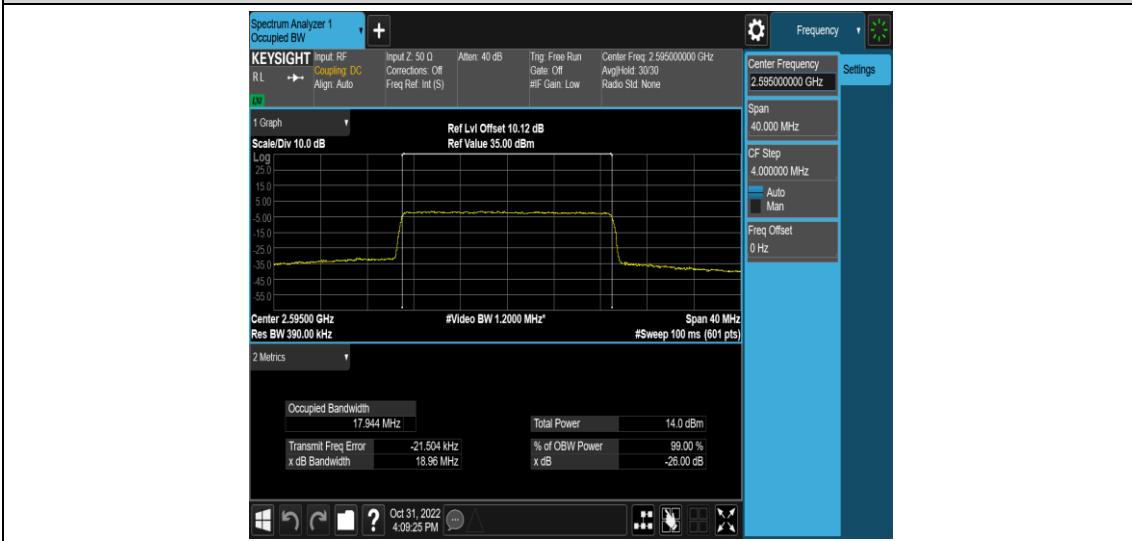

Band38-20MHz-QPSK-38000-100RB#0

Band38-20MHz-QPSK-38150-100RB#0

Band38-20MHz-16QAM-37850-100RB#0

Band38-20MHz-16QAM-38000-100RB#0

Band38-20MHz-16QAM-38150-100RB#0

Appendix D: Band Edge

Test Result

Band	Bandwidth	Modulation	Channel	RB Configuration	Verdict
Band38	5MHz	QPSK	37775	1RB#0	PASS
Band38	5MHz	QPSK	37775	1RB#24	PASS
Band38	5MHz	QPSK	37775	25RB#0	PASS
Band38	5MHz	QPSK	38225	1RB#0	PASS
Band38	5MHz	QPSK	38225	1RB#24	PASS
Band38	5MHz	QPSK	38225	25RB#0	PASS
Band38	5MHz	16QAM	37775	1RB#0	PASS
Band38	5MHz	16QAM	37775	1RB#24	PASS
Band38	5MHz	16QAM	37775	25RB#0	PASS
Band38	5MHz	16QAM	38225	1RB#0	PASS
Band38	5MHz	16QAM	38225	1RB#24	PASS
Band38	5MHz	16QAM	38225	25RB#0	PASS
Band38	10MHz	QPSK	37800	1RB#0	PASS
Band38	10MHz	QPSK	37800	1RB#49	PASS
Band38	10MHz	QPSK	37800	50RB#0	PASS
Band38	10MHz	QPSK	38200	1RB#0	PASS
Band38	10MHz	QPSK	38200	1RB#49	PASS
Band38	10MHz	QPSK	38200	50RB#0	PASS
Band38	10MHz	16QAM	37800	1RB#0	PASS
Band38	10MHz	16QAM	37800	1RB#49	PASS
Band38	10MHz	16QAM	37800	50RB#0	PASS
Band38	10MHz	16QAM	38200	1RB#0	PASS
Band38	10MHz	16QAM	38200	1RB#49	PASS
Band38	10MHz	16QAM	38200	50RB#0	PASS
Band38	15MHz	QPSK	37825	1RB#0	PASS
Band38	15MHz	QPSK	37825	1RB#74	PASS
Band38	15MHz	QPSK	37825	75RB#0	PASS
Band38	15MHz	QPSK	38175	1RB#0	PASS
Band38	15MHz	QPSK	38175	1RB#74	PASS
Band38	15MHz	QPSK	38175	75RB#0	PASS
Band38	15MHz	16QAM	37825	1RB#0	PASS
Band38	15MHz	16QAM	37825	1RB#74	PASS
Band38	15MHz	16QAM	37825	75RB#0	PASS
Band38	15MHz	16QAM	38175	1RB#0	PASS
Band38	15MHz	16QAM	38175	1RB#74	PASS

Band38	15MHz	16QAM	38175	75RB#0	PASS
Band38	20MHz	QPSK	37850	1RB#0	PASS
Band38	20MHz	QPSK	37850	1RB#99	PASS
Band38	20MHz	QPSK	37850	100RB#0	PASS
Band38	20MHz	QPSK	38150	1RB#0	PASS
Band38	20MHz	QPSK	38150	1RB#99	PASS
Band38	20MHz	QPSK	38150	100RB#0	PASS
Band38	20MHz	16QAM	37850	1RB#0	PASS
Band38	20MHz	16QAM	37850	1RB#99	PASS
Band38	20MHz	16QAM	37850	100RB#0	PASS
Band38	20MHz	16QAM	38150	1RB#0	PASS
Band38	20MHz	16QAM	38150	1RB#99	PASS
Band38	20MHz	16QAM	38150	100RB#0	PASS