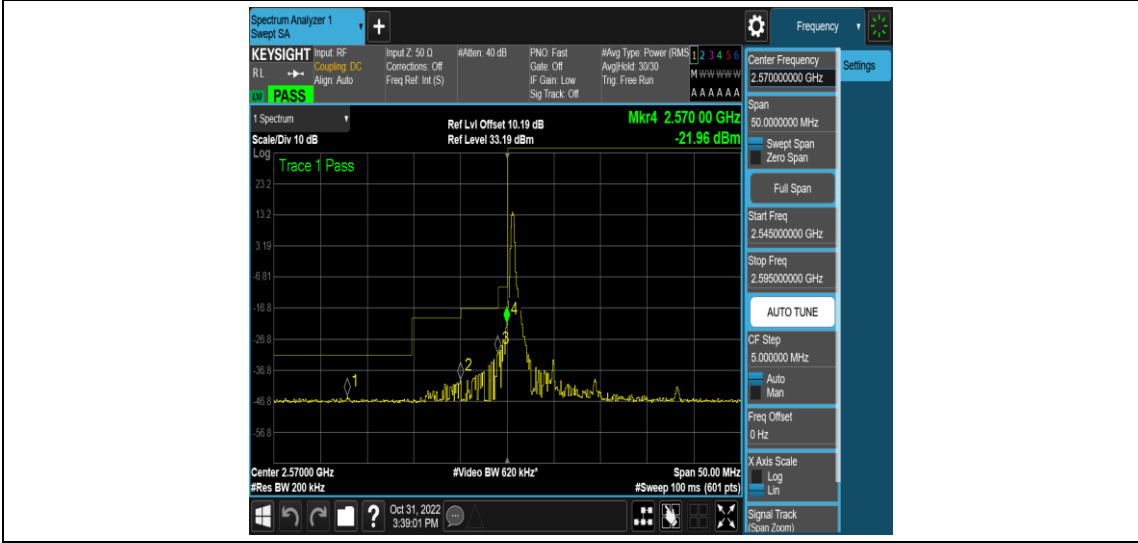

Band38-10MHz-QPSK-37800-1RB#0