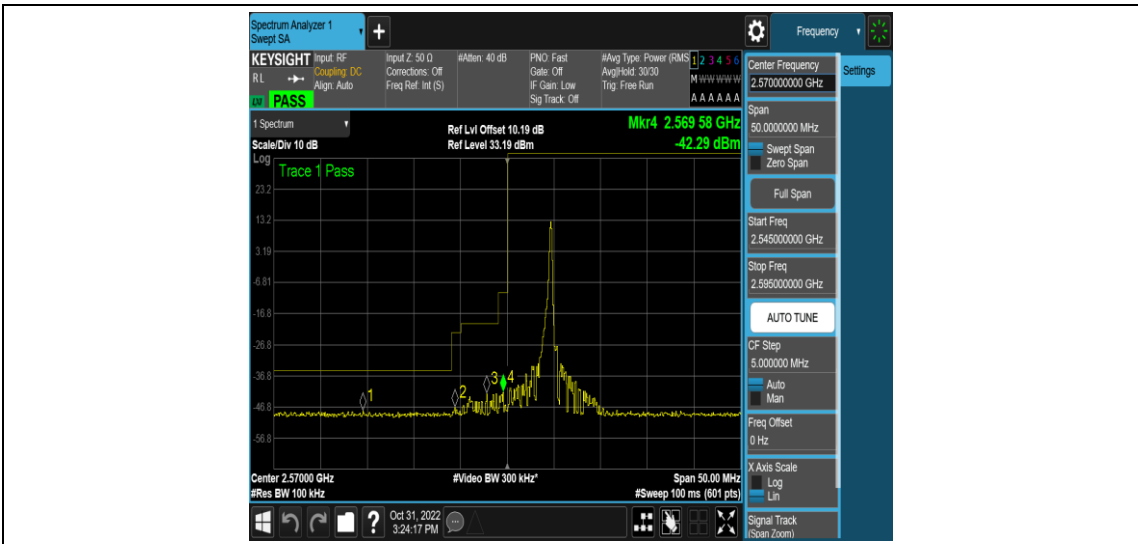

Test Graphs

Band38-5MHz-QPSK-38225-25RB#0

Band38-5MHz-16QAM-37775-1RB#0

Band38-5MHz-16QAM-37775-1RB#24

Band38-5MHz-16QAM-37775-25RB#0

Band38-5MHz-16QAM-38225-1RB#0

Band38-5MHz-16QAM-38225-1RB#24

Band38-5MHz-16QAM-38225-25RB#0