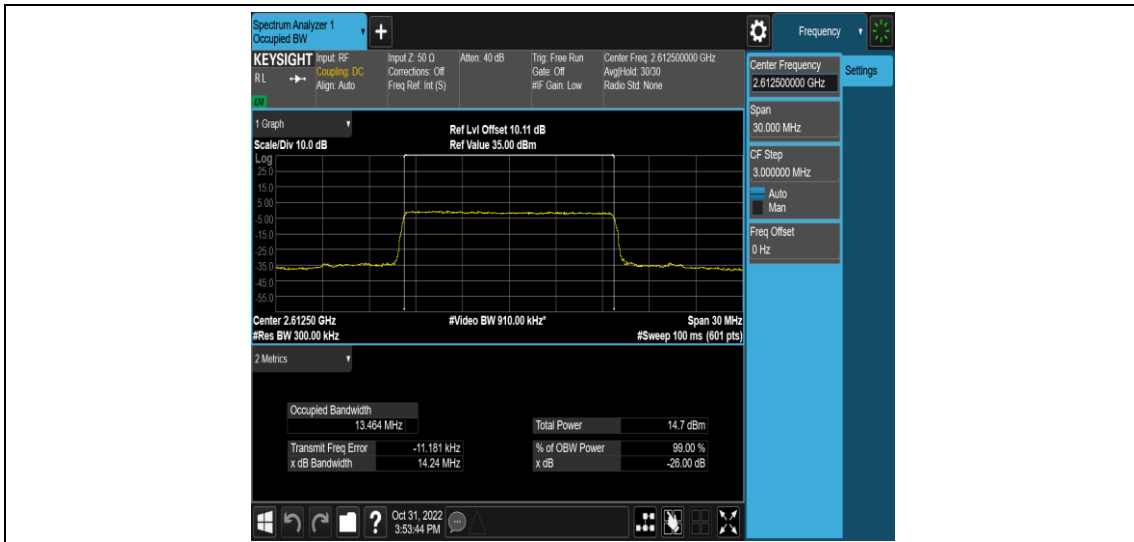

Band38-15MHz-QPSK-37825-75RB#0

Band38-15MHz-QPSK-38000-75RB#0

Band38-15MHz-QPSK-38175-75RB#0

Band38-15MHz-16QAM-37825-75RB#0

Band38-15MHz-16QAM-38000-75RB#0

Band38-15MHz-16QAM-38175-75RB#0

Band38-20MHz-QPSK-37850-100RB#0

Band38-20MHz-QPSK-38000-100RB#0

Band38-20MHz-QPSK-38150-100RB#0

Band38-20MHz-16QAM-37850-100RB#0

Band38-20MHz-16QAM-38000-100RB#0

Band38-20MHz-16QAM-38150-100RB#0

Appendix D: Band Edge

Test Result

Band	Bandwidth	Modulation	Channel	RB Configuration	Verdict
Band38	5MHz	QPSK	37775	1RB#0	PASS
Band38	5MHz	QPSK	37775	1RB#24	PASS
Band38	5MHz	QPSK	37775	25RB#0	PASS
Band38	5MHz	QPSK	38225	1RB#0	PASS
Band38	5MHz	QPSK	38225	1RB#24	PASS
Band38	5MHz	QPSK	38225	25RB#0	PASS
Band38	5MHz	16QAM	37775	1RB#0	PASS
Band38	5MHz	16QAM	37775	1RB#24	PASS
Band38	5MHz	16QAM	37775	25RB#0	PASS
Band38	5MHz	16QAM	38225	1RB#0	PASS
Band38	5MHz	16QAM	38225	1RB#24	PASS
Band38	5MHz	16QAM	38225	25RB#0	PASS
Band38	10MHz	QPSK	37800	1RB#0	PASS
Band38	10MHz	QPSK	37800	1RB#49	PASS
Band38	10MHz	QPSK	37800	50RB#0	PASS
Band38	10MHz	QPSK	38200	1RB#0	PASS
Band38	10MHz	QPSK	38200	1RB#49	PASS
Band38	10MHz	QPSK	38200	50RB#0	PASS
Band38	10MHz	16QAM	37800	1RB#0	PASS
Band38	10MHz	16QAM	37800	1RB#49	PASS
Band38	10MHz	16QAM	37800	50RB#0	PASS
Band38	10MHz	16QAM	38200	1RB#0	PASS
Band38	10MHz	16QAM	38200	1RB#49	PASS
Band38	10MHz	16QAM	38200	50RB#0	PASS
Band38	15MHz	QPSK	37825	1RB#0	PASS
Band38	15MHz	QPSK	37825	1RB#74	PASS
Band38	15MHz	QPSK	37825	75RB#0	PASS
Band38	15MHz	QPSK	38175	1RB#0	PASS
Band38	15MHz	QPSK	38175	1RB#74	PASS
Band38	15MHz	QPSK	38175	75RB#0	PASS
Band38	15MHz	16QAM	37825	1RB#0	PASS
Band38	15MHz	16QAM	37825	1RB#74	PASS
Band38	15MHz	16QAM	37825	75RB#0	PASS
Band38	15MHz	16QAM	38175	1RB#0	PASS
Band38	15MHz	16QAM	38175	1RB#74	PASS