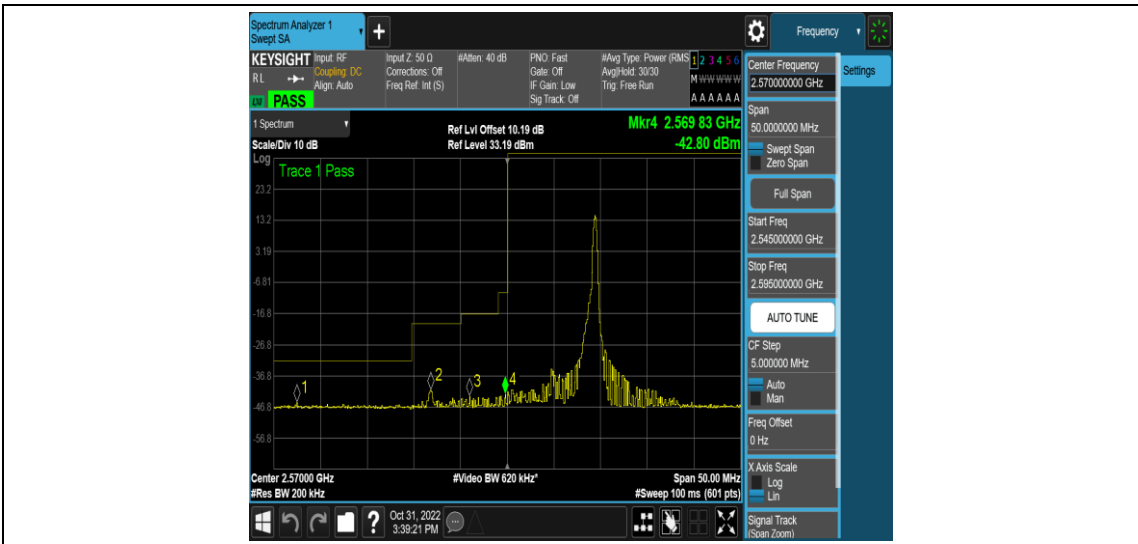

Band38-10MHz-QPSK-37800-1RB#49