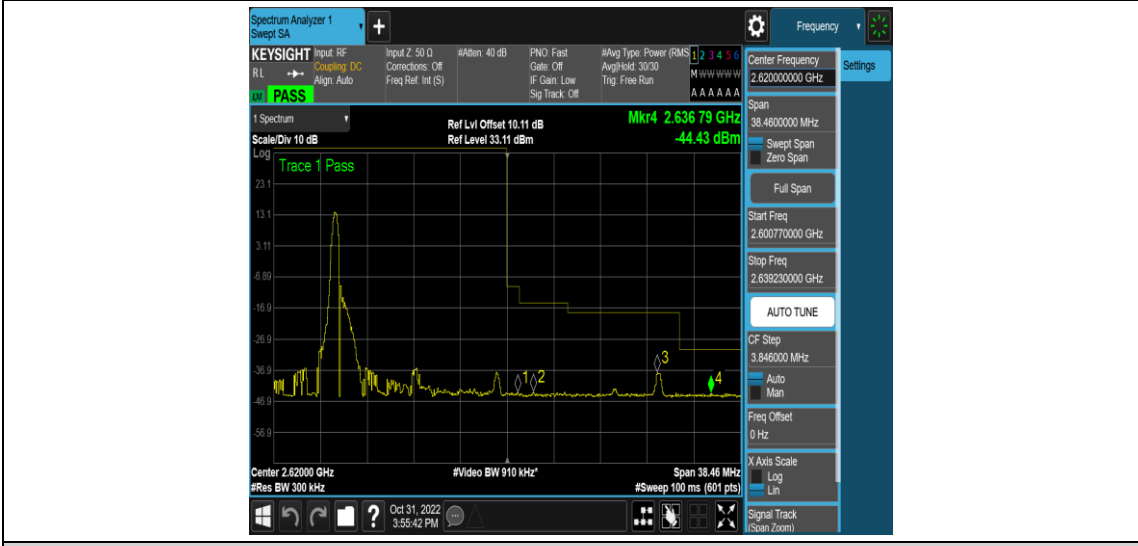

Band38-15MHz-QPSK-38175-75RB#0

Band38-15MHz-16QAM-37825-1RB#0

Band38-15MHz-16QAM-37825-1RB#74

Band38-15MHz-16QAM-37825-75RB#0

Band38-15MHz-16QAM-38175-1RB#0

Band38-15MHz-16QAM-38175-1RB#74

Band38-20MHz-QPSK-37850-100RB#0