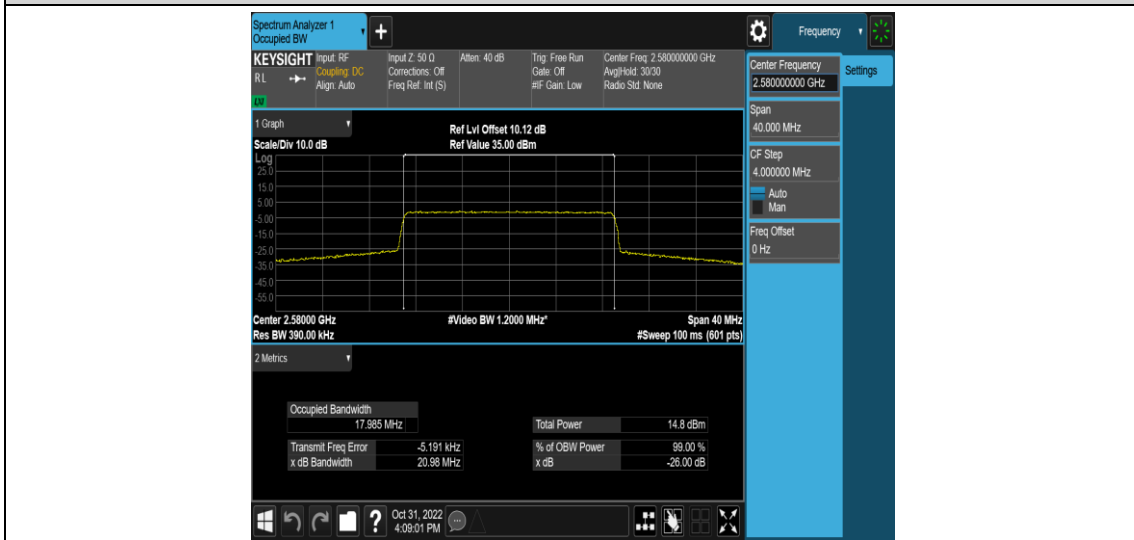

Band38-15MHz-QPSK-37825-75RB#0

Band38-15MHz-QPSK-38000-75RB#0

Band38-15MHz-QPSK-38175-75RB#0

Band38-15MHz-16QAM-37825-75RB#0

Band38-15MHz-16QAM-38000-75RB#0

Band38-15MHz-16QAM-38175-75RB#0

Band38-20MHz-QPSK-37850-100RB#0

Band38-20MHz-QPSK-38000-100RB#0

Band38-20MHz-QPSK-38150-100RB#0

Band38-20MHz-16QAM-37850-100RB#0

Band38-20MHz-16QAM-38000-100RB#0

Band38-20MHz-16QAM-38150-100RB#0

Appendix D: Band Edge

Test Result

Band	Bandwidth	Modulation	Channel	RB Configuration	Verdict
Band38	5MHz	QPSK	37775	1RB#0	PASS
Band38	5MHz	QPSK	37775	1RB#24	PASS
Band38	5MHz	QPSK	37775	25RB#0	PASS
Band38	5MHz	QPSK	38225	1RB#0	PASS
Band38	5MHz	QPSK	38225	1RB#24	PASS
Band38	5MHz	QPSK	38225	25RB#0	PASS
Band38	5MHz	16QAM	37775	1RB#0	PASS
Band38	5MHz	16QAM	37775	1RB#24	PASS
Band38	5MHz	16QAM	37775	25RB#0	PASS
Band38	5MHz	16QAM	38225	1RB#0	PASS
Band38	5MHz	16QAM	38225	1RB#24	PASS
Band38	5MHz	16QAM	38225	25RB#0	PASS
Band38	10MHz	QPSK	37800	1RB#0	PASS
Band38	10MHz	QPSK	37800	1RB#49	PASS
Band38	10MHz	QPSK	37800	50RB#0	PASS
Band38	10MHz	QPSK	38200	1RB#0	PASS
Band38	10MHz	QPSK	38200	1RB#49	PASS
Band38	10MHz	QPSK	38200	50RB#0	PASS
Band38	10MHz	16QAM	37800	1RB#0	PASS
Band38	10MHz	16QAM	37800	1RB#49	PASS
Band38	10MHz	16QAM	37800	50RB#0	PASS
Band38	10MHz	16QAM	38200	1RB#0	PASS
Band38	10MHz	16QAM	38200	1RB#49	PASS
Band38	10MHz	16QAM	38200	50RB#0	PASS
Band38	15MHz	QPSK	37825	1RB#0	PASS
Band38	15MHz	QPSK	37825	1RB#74	PASS
Band38	15MHz	QPSK	37825	75RB#0	PASS
Band38	15MHz	QPSK	38175	1RB#0	PASS
Band38	15MHz	QPSK	38175	1RB#74	PASS
Band38	15MHz	QPSK	38175	75RB#0	PASS
Band38	15MHz	16QAM	37825	1RB#0	PASS
Band38	15MHz	16QAM	37825	1RB#74	PASS
Band38	15MHz	16QAM	37825	75RB#0	PASS
Band38	15MHz	16QAM	38175	1RB#0	PASS
Band38	15MHz	16QAM	38175	1RB#74	PASS