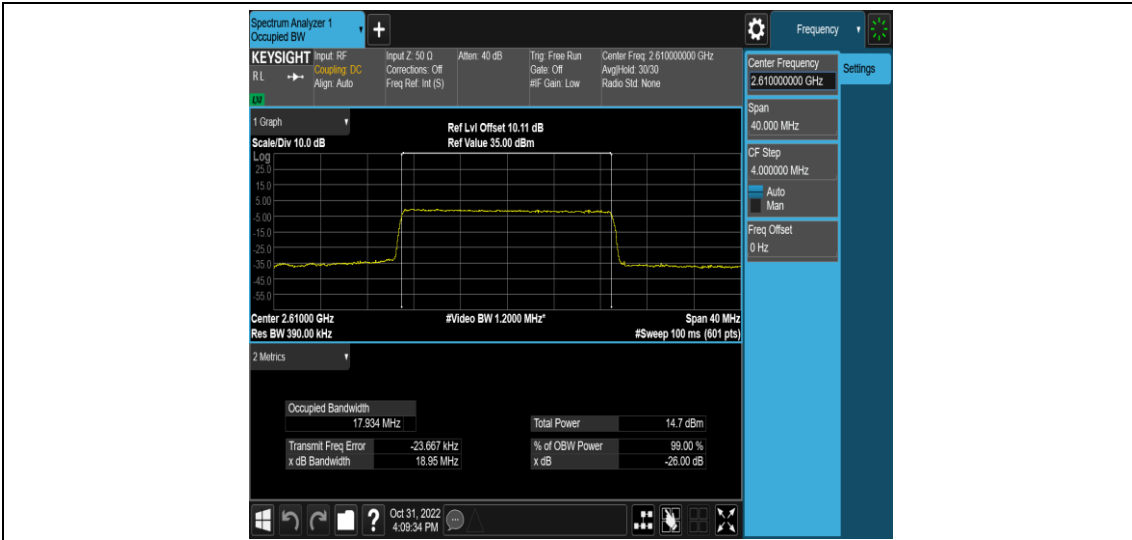

Band38-15MHz-QPSK-37825-75RB#0

Band38-15MHz-QPSK-38000-75RB#0

Band38-15MHz-QPSK-38175-75RB#0

Band38-15MHz-16QAM-37825-75RB#0

Band38-15MHz-16QAM-38000-75RB#0

Band38-15MHz-16QAM-38175-75RB#0

Band38-20MHz-QPSK-37850-100RB#0

Band38-20MHz-QPSK-38000-100RB#0

Band38-20MHz-QPSK-38150-100RB#0

Band38-20MHz-16QAM-37850-100RB#0

Band38-20MHz-16QAM-38000-100RB#0

Band38-20MHz-16QAM-38150-100RB#0

Appendix D: Band Edge

Test Result

Band	Bandwidth	Modulation	Channel	RB Configuration	Verdict
Band38	5MHz	QPSK	37775	1RB#0	PASS
Band38	5MHz	QPSK	37775	1RB#24	PASS
Band38	5MHz	QPSK	37775	25RB#0	PASS
Band38	5MHz	QPSK	38225	1RB#0	PASS
Band38	5MHz	QPSK	38225	1RB#24	PASS
Band38	5MHz	QPSK	38225	25RB#0	PASS
Band38	5MHz	16QAM	37775	1RB#0	PASS
Band38	5MHz	16QAM	37775	1RB#24	PASS
Band38	5MHz	16QAM	37775	25RB#0	PASS
Band38	5MHz	16QAM	38225	1RB#0	PASS
Band38	5MHz	16QAM	38225	1RB#24	PASS
Band38	5MHz	16QAM	38225	25RB#0	PASS
Band38	10MHz	QPSK	37800	1RB#0	PASS
Band38	10MHz	QPSK	37800	1RB#49	PASS
Band38	10MHz	QPSK	37800	50RB#0	PASS
Band38	10MHz	QPSK	38200	1RB#0	PASS
Band38	10MHz	QPSK	38200	1RB#49	PASS
Band38	10MHz	QPSK	38200	50RB#0	PASS
Band38	10MHz	16QAM	37800	1RB#0	PASS
Band38	10MHz	16QAM	37800	1RB#49	PASS
Band38	10MHz	16QAM	37800	50RB#0	PASS
Band38	10MHz	16QAM	38200	1RB#0	PASS
Band38	10MHz	16QAM	38200	1RB#49	PASS
Band38	10MHz	16QAM	38200	50RB#0	PASS
Band38	15MHz	QPSK	37825	1RB#0	PASS
Band38	15MHz	QPSK	37825	1RB#74	PASS
Band38	15MHz	QPSK	37825	75RB#0	PASS
Band38	15MHz	QPSK	38175	1RB#0	PASS
Band38	15MHz	QPSK	38175	1RB#74	PASS
Band38	15MHz	QPSK	38175	75RB#0	PASS
Band38	15MHz	16QAM	37825	1RB#0	PASS
Band38	15MHz	16QAM	37825	1RB#74	PASS
Band38	15MHz	16QAM	37825	75RB#0	PASS
Band38	15MHz	16QAM	38175	1RB#0	PASS
Band38	15MHz	16QAM	38175	1RB#74	PASS