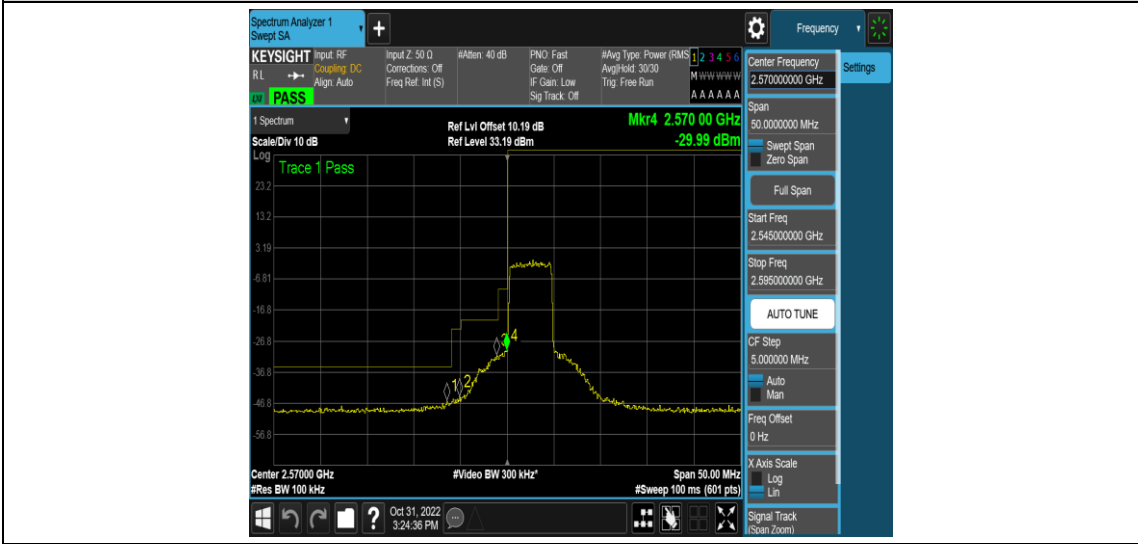

Test Graphs

Band38-5MHz-QPSK-38225-25RB#0

Band38-5MHz-16QAM-37775-1RB#0

Band38-5MHz-16QAM-37775-1RB#24

Band38-5MHz-16QAM-37775-25RB#0

Band38-5MHz-16QAM-38225-1RB#0

Band38-5MHz-16QAM-38225-1RB#24

Band38-5MHz-16QAM-38225-25RB#0