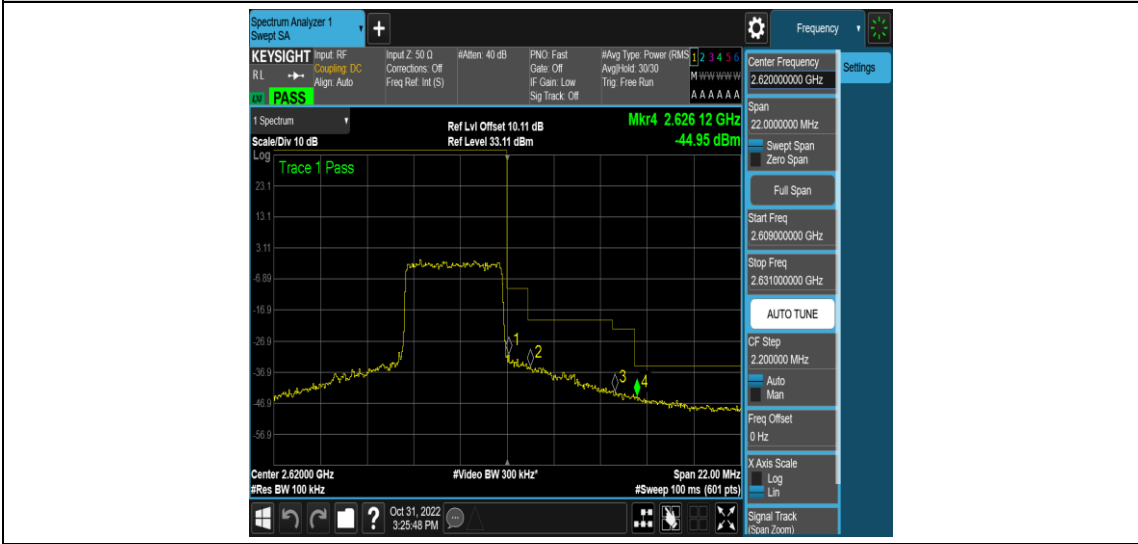

Test Graphs

Band38-5MHz-QPSK-38225-25RB#0

Band38-5MHz-16QAM-37775-1RB#0

Band38-5MHz-16QAM-37775-1RB#24

Band38-5MHz-16QAM-37775-25RB#0

Band38-5MHz-16QAM-38225-1RB#0

Band38-5MHz-16QAM-38225-1RB#24

Band38-5MHz-16QAM-38225-25RB#0