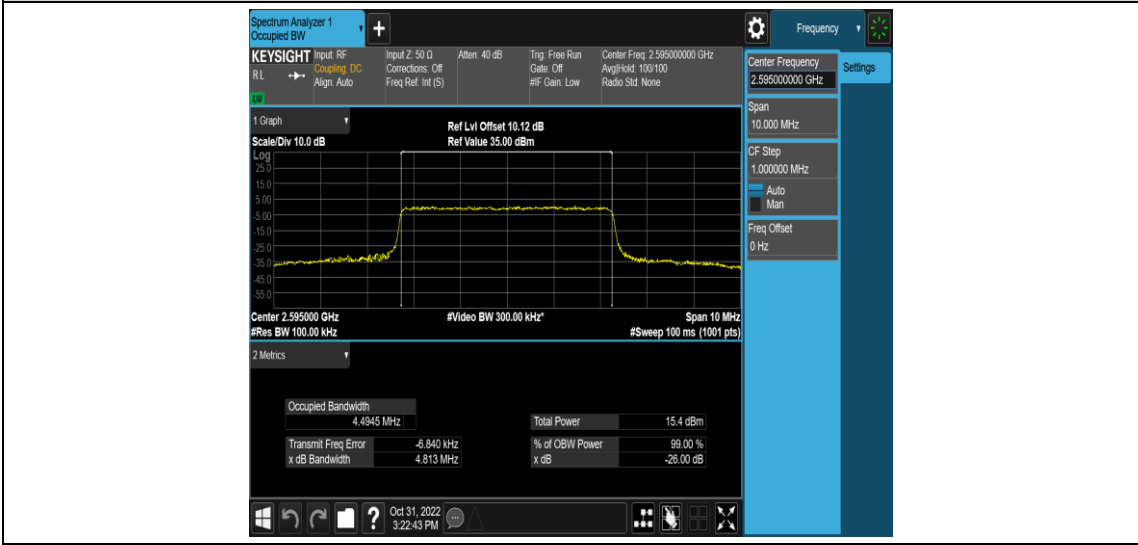

Test Graphs

Band38-5MHz-16QAM-37775-25RB#0

Band38-5MHz-16QAM-38000-25RB#0

Band38-5MHz-16QAM-38225-25RB#0

Band38-10MHz-QPSK-37800-50RB#0

Band38-10MHz-QPSK-38000-50RB#0

Band38-10MHz-QPSK-38200-50RB#0

Band38-10MHz-16QAM-37800-50RB#0