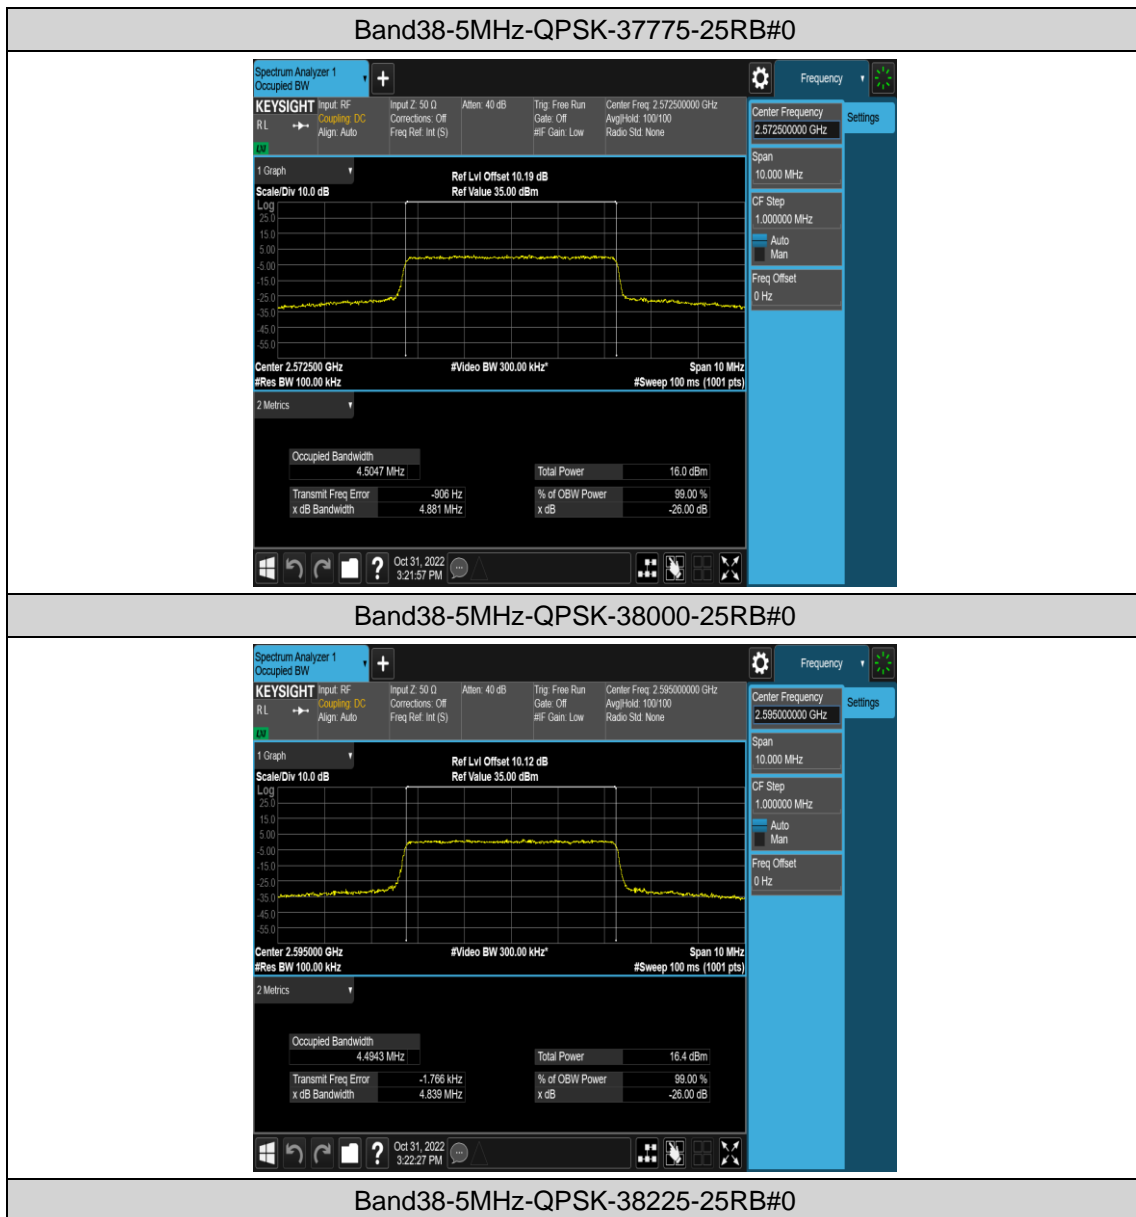

Test Graphs