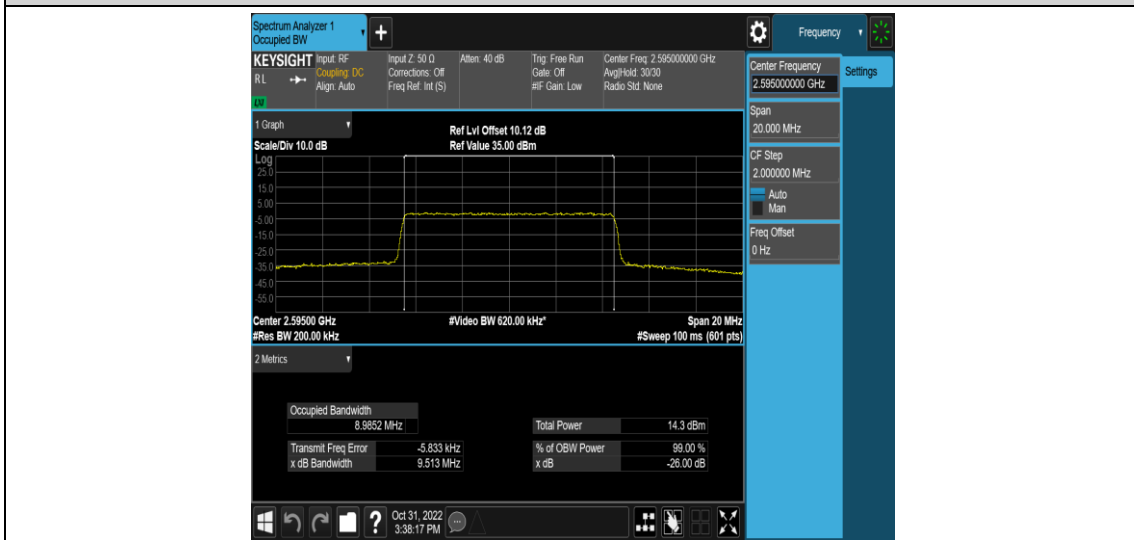

Band38-10MHz-16QAM-38000-50RB#0

Band38-10MHz-16QAM-38200-50RB#0