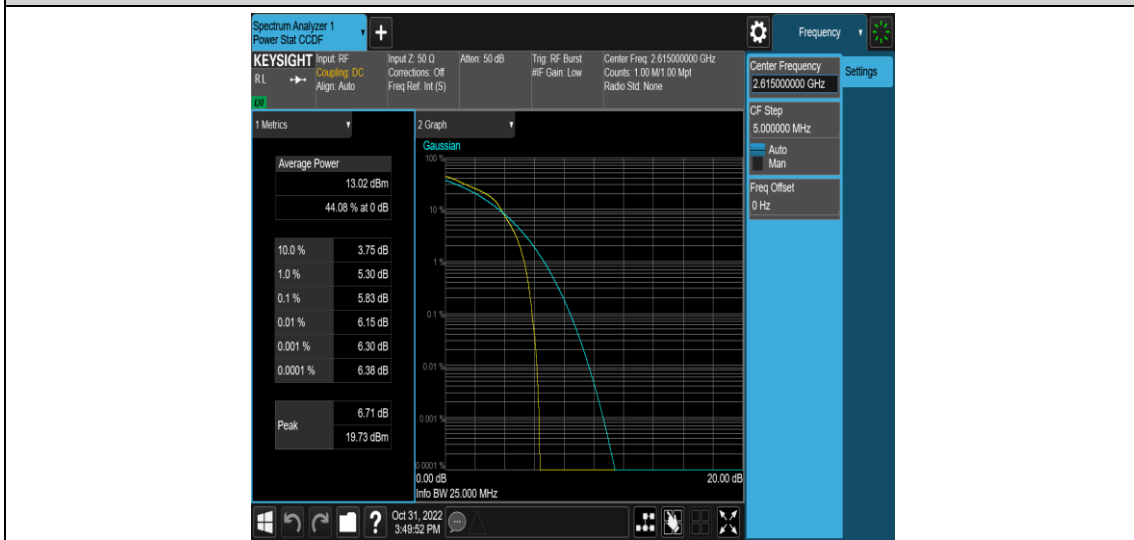

Band38-10MHz-QPSK-38200-50RB#0

Band38-10MHz-16QAM-37800-1RB#0

Band38-10MHz-16QAM-37800-50RB#0

Band38-10MHz-16QAM-38000-1RB#0

Band38-10MHz-16QAM-38000-50RB#0

Band38-10MHz-16QAM-38200-1RB#0

Band38-10MHz-16QAM-38200-50RB#0