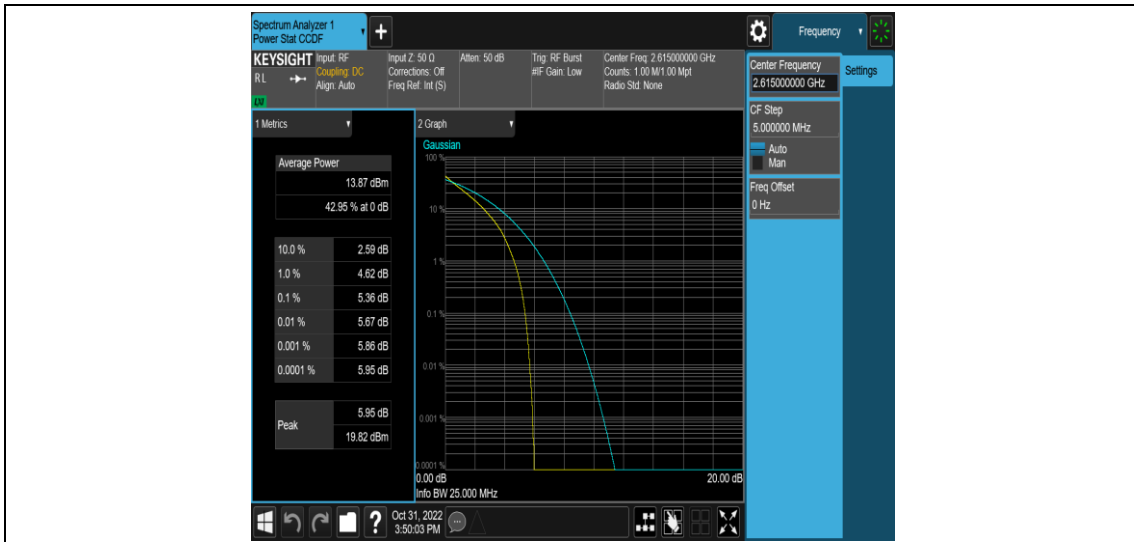

Band38-10MHz-QPSK-38200-50RB#0