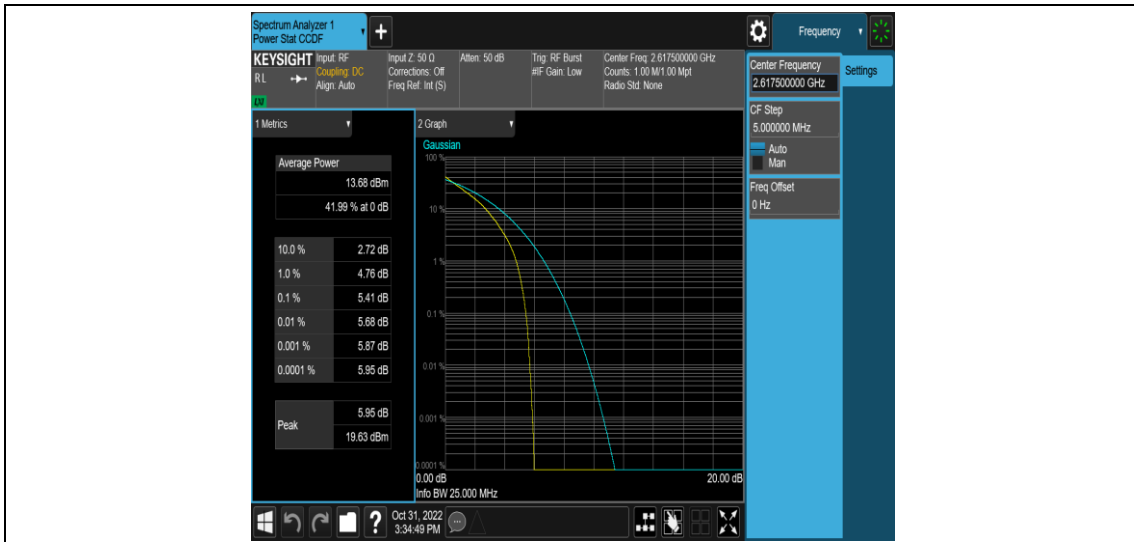

Test Graphs

Band38-5MHz-QPSK-38000-25RB#0

Band38-5MHz-QPSK-38225-1RB#0

Band38-5MHz-QPSK-38225-25RB#0

Band38-5MHz-16QAM-37775-1RB#0

Band38-5MHz-16QAM-37775-25RB#0

Band38-5MHz-16QAM-38000-1RB#0

Band38-5MHz-16QAM-38000-25RB#0