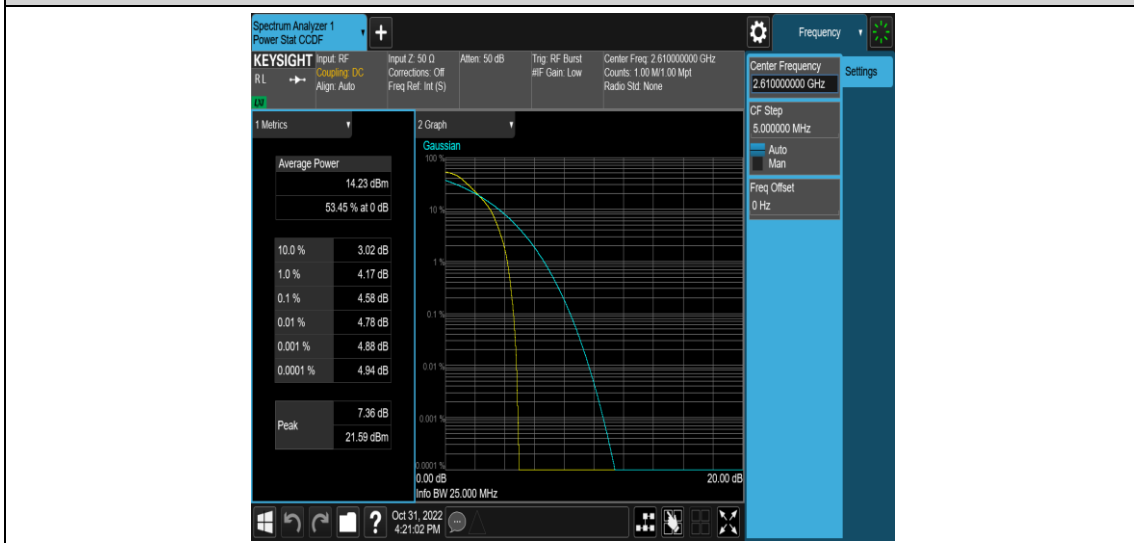

Band38-20MHz-QPSK-38150-1RB#0