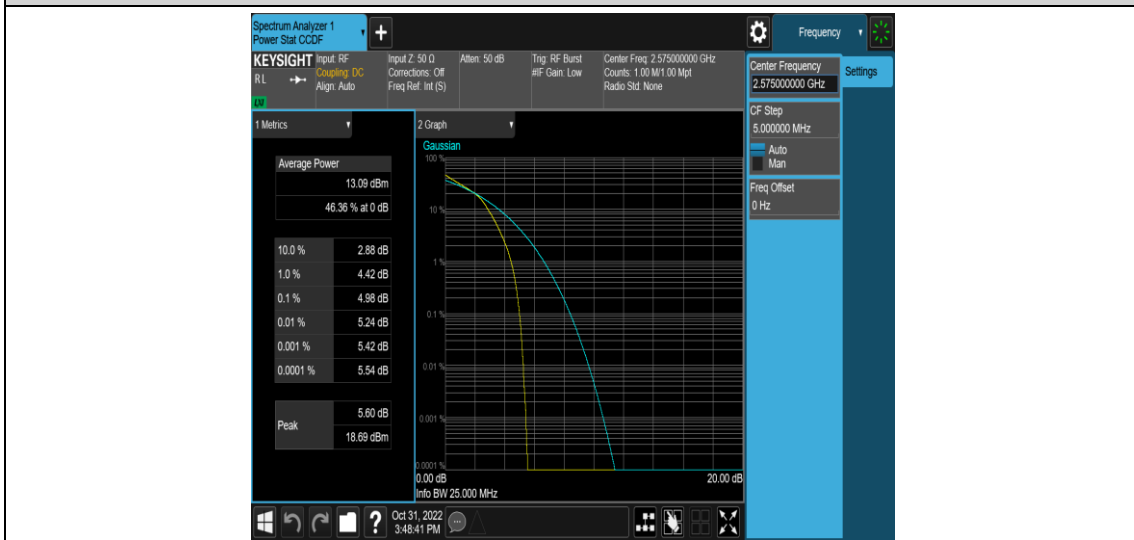

Band38-10MHz-16QAM-37800-50RB#0