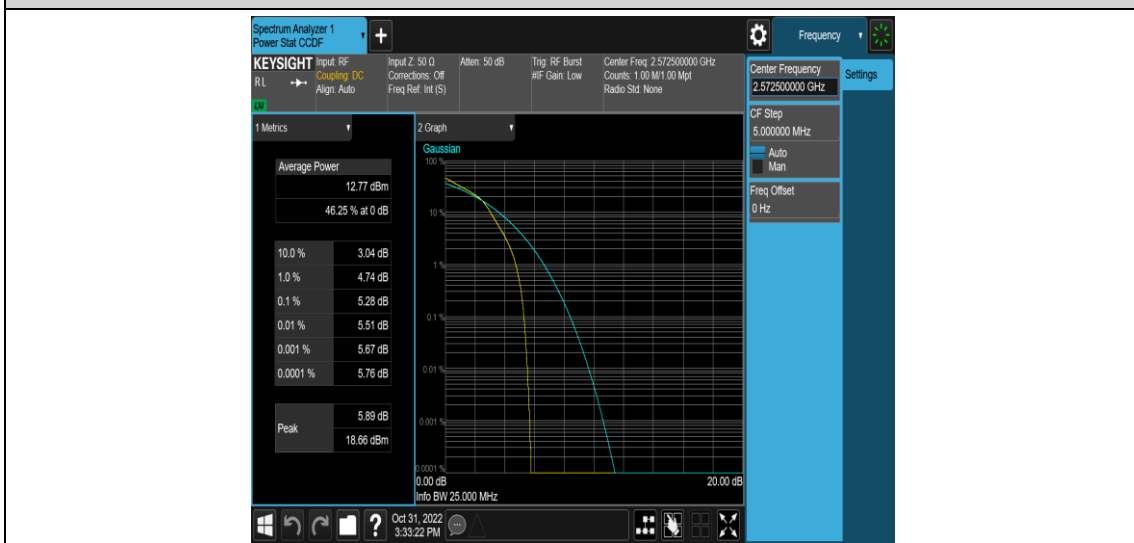

Test Graphs

Band38-5MHz-QPSK-38000-25RB#0

Band38-5MHz-QPSK-38225-1RB#0

Band38-5MHz-QPSK-38225-25RB#0

Band38-5MHz-16QAM-37775-1RB#0

Band38-5MHz-16QAM-37775-25RB#0

Band38-5MHz-16QAM-38000-1RB#0

Band38-5MHz-16QAM-38000-25RB#0