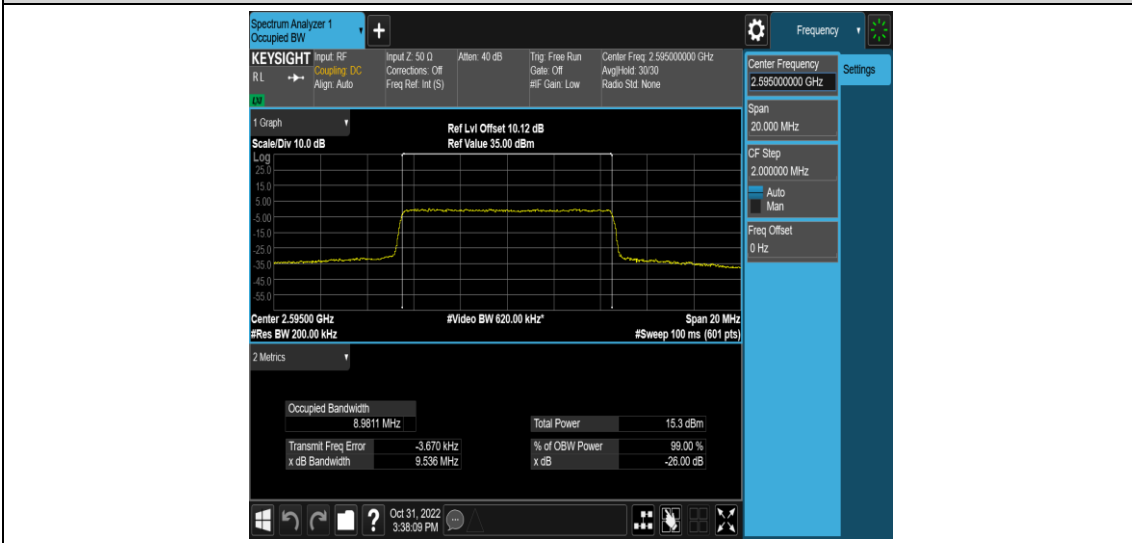

Test Graphs

Band38-5MHz-16QAM-37775-25RB#0

Band38-5MHz-16QAM-38000-25RB#0

Band38-5MHz-16QAM-38225-25RB#0

Band38-10MHz-QPSK-37800-50RB#0

Band38-10MHz-QPSK-38000-50RB#0

Band38-10MHz-QPSK-38200-50RB#0

Band38-10MHz-16QAM-37800-50RB#0