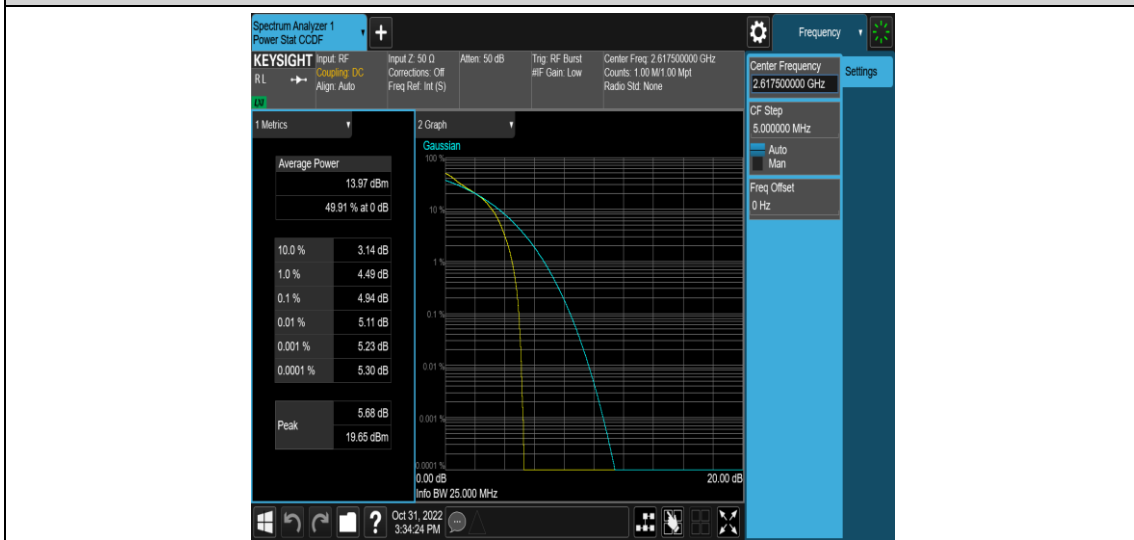

Test Graphs

Band38-5MHz-QPSK-38000-25RB#0

Band38-5MHz-QPSK-38225-1RB#0

Band38-5MHz-QPSK-38225-25RB#0

Band38-5MHz-16QAM-37775-1RB#0

Band38-5MHz-16QAM-37775-25RB#0

Band38-5MHz-16QAM-38000-1RB#0

Band38-5MHz-16QAM-38000-25RB#0