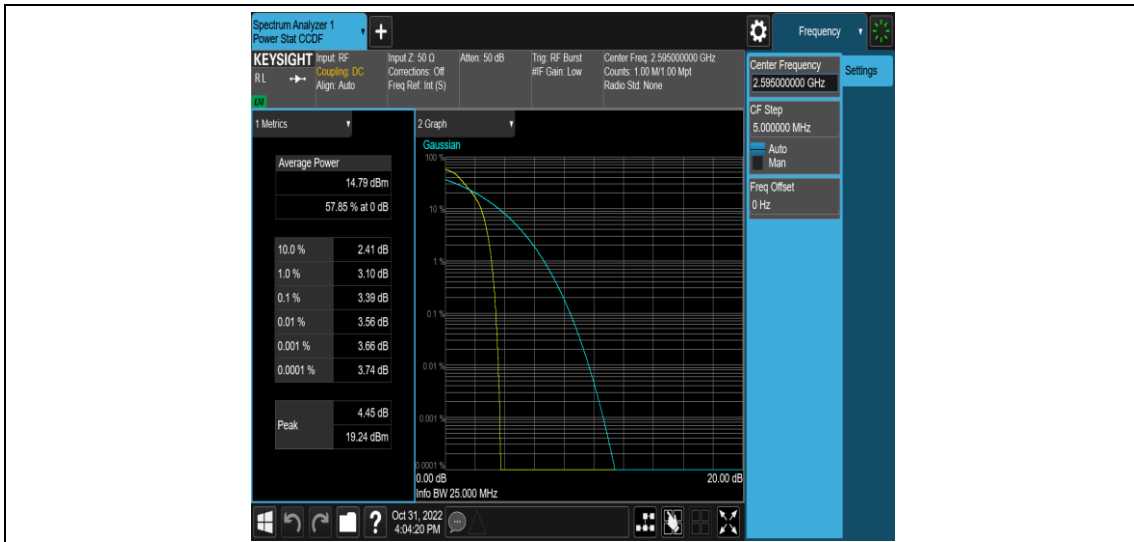

Band38-15MHz-QPSK-38000-1RB#0