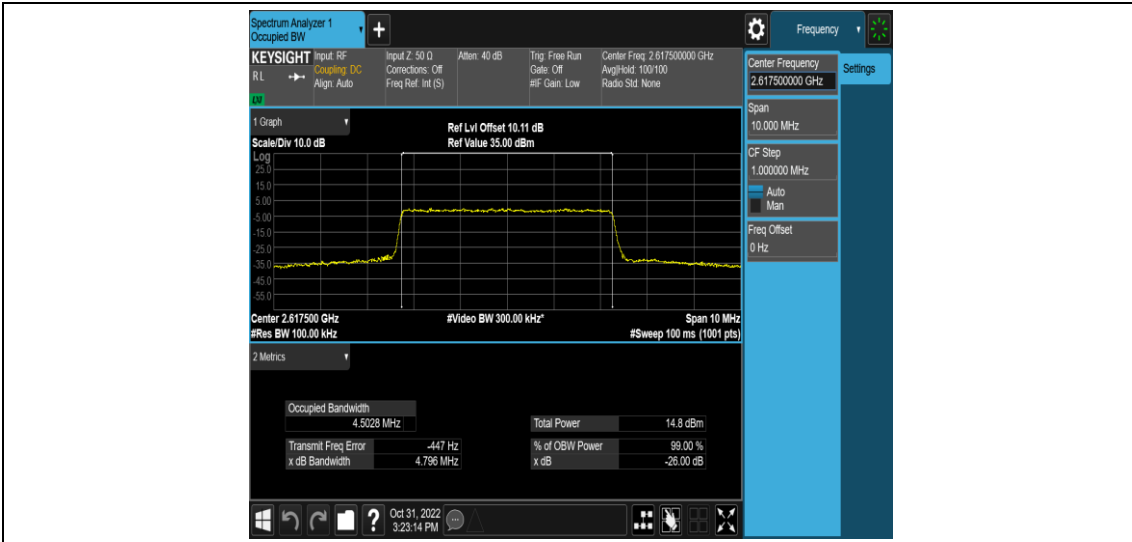

Test Graphs

Band38-5MHz-16QAM-37775-25RB#0

Band38-5MHz-16QAM-38000-25RB#0

Band38-5MHz-16QAM-38225-25RB#0

Band38-10MHz-QPSK-37800-50RB#0

Band38-10MHz-QPSK-38000-50RB#0

Band38-10MHz-QPSK-38200-50RB#0

Band38-10MHz-16QAM-37800-50RB#0