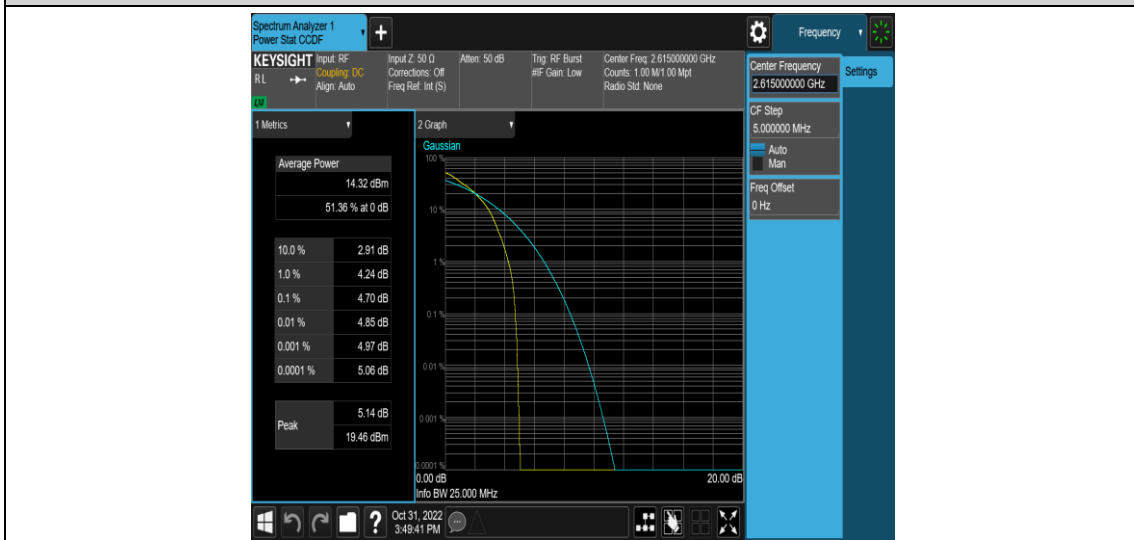

Band38-5MHz-16QAM-38225-1RB#0

Band38-5MHz-16QAM-38225-25RB#0

Band38-10MHz-QPSK-37800-1RB#0

Band38-10MHz-QPSK-37800-50RB#0

Band38-10MHz-QPSK-38000-1RB#0

Band38-10MHz-QPSK-38000-50RB#0

Band38-10MHz-QPSK-38200-1RB#0