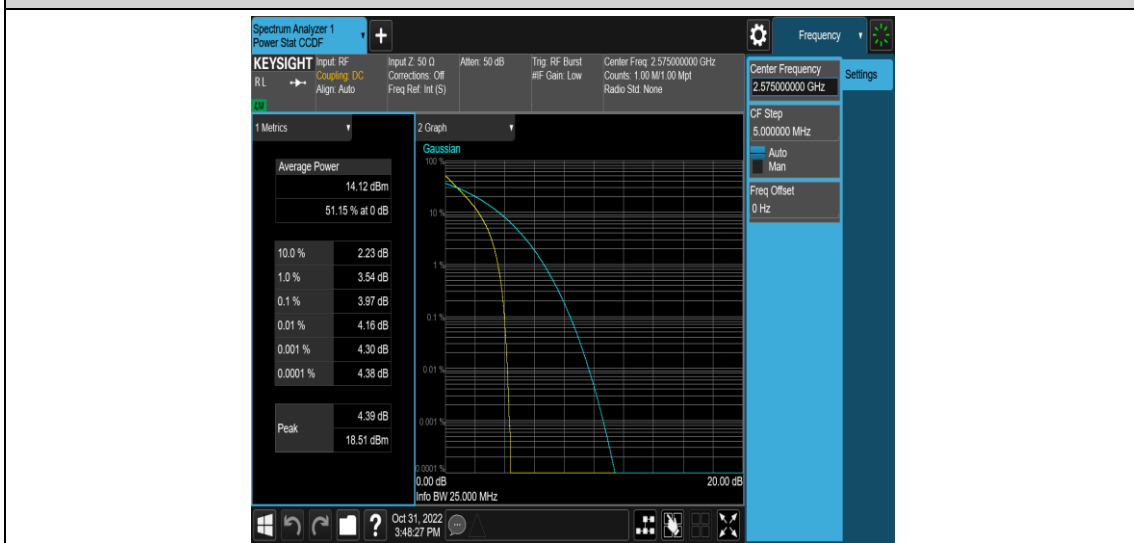

Band38-5MHz-16QAM-38225-1RB#0

Band38-5MHz-16QAM-38225-25RB#0

Band38-10MHz-QPSK-37800-1RB#0

Band38-10MHz-QPSK-37800-50RB#0

Band38-10MHz-QPSK-38000-1RB#0

Band38-10MHz-QPSK-38000-50RB#0

Band38-10MHz-QPSK-38200-1RB#0