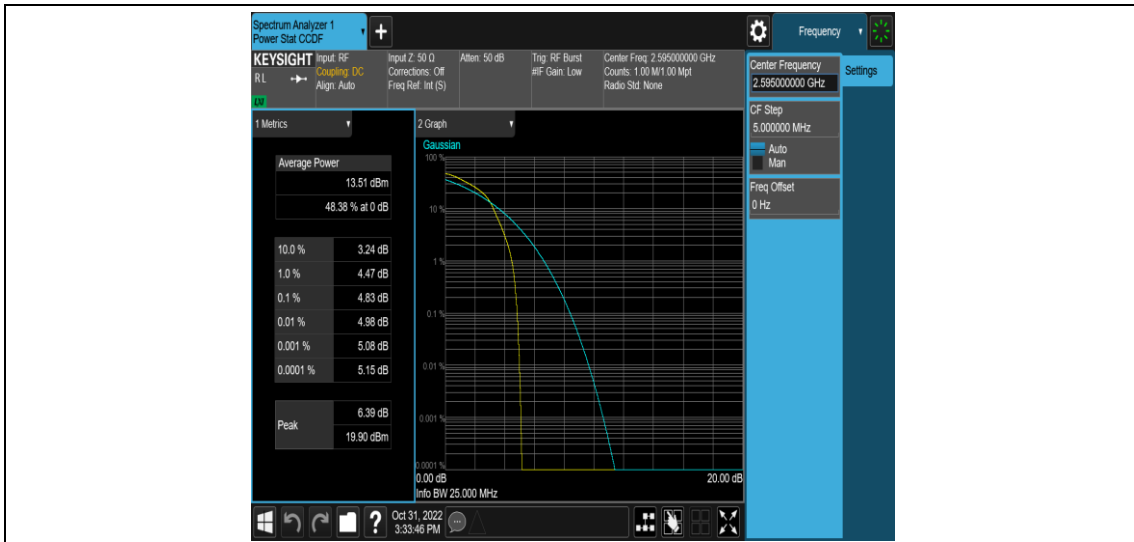

Test Graphs

Band38-5MHz-QPSK-38000-25RB#0

Band38-5MHz-QPSK-38225-1RB#0

Band38-5MHz-QPSK-38225-25RB#0

Band38-5MHz-16QAM-37775-1RB#0

Band38-5MHz-16QAM-37775-25RB#0

Band38-5MHz-16QAM-38000-1RB#0

Band38-5MHz-16QAM-38000-25RB#0