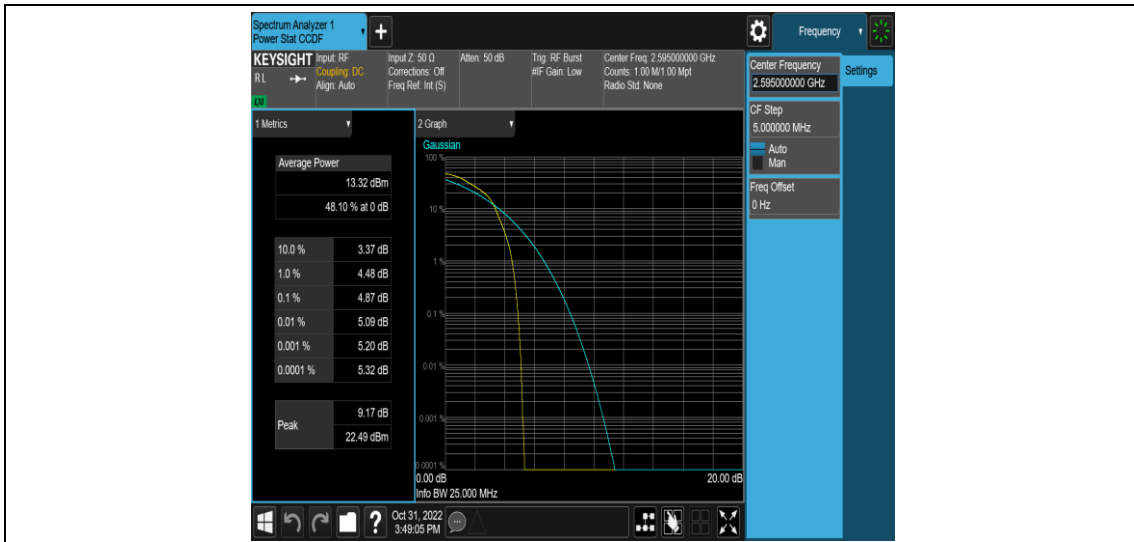

Band38-10MHz-QPSK-38200-50RB#0

Band38-10MHz-16QAM-37800-1RB#0

Band38-10MHz-16QAM-37800-50RB#0

Band38-10MHz-16QAM-38000-1RB#0

Band38-10MHz-16QAM-38000-50RB#0

Band38-10MHz-16QAM-38200-1RB#0

Band38-10MHz-16QAM-38200-50RB#0