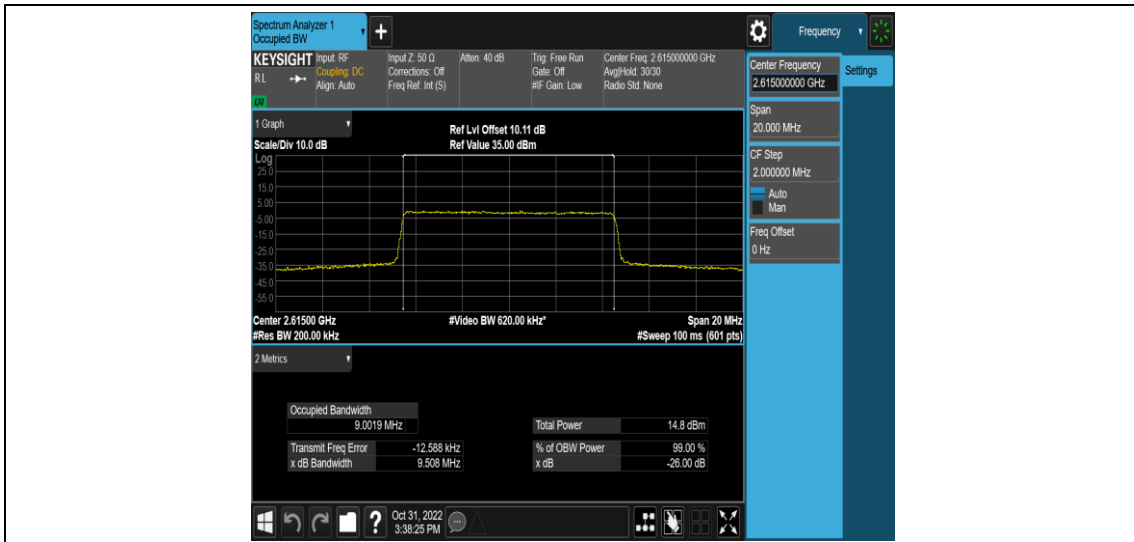

Test Graphs

Band38-5MHz-16QAM-37775-25RB#0

Band38-5MHz-16QAM-38000-25RB#0

Band38-5MHz-16QAM-38225-25RB#0

Band38-10MHz-QPSK-37800-50RB#0

Band38-10MHz-QPSK-38000-50RB#0

Band38-10MHz-QPSK-38200-50RB#0

Band38-10MHz-16QAM-37800-50RB#0