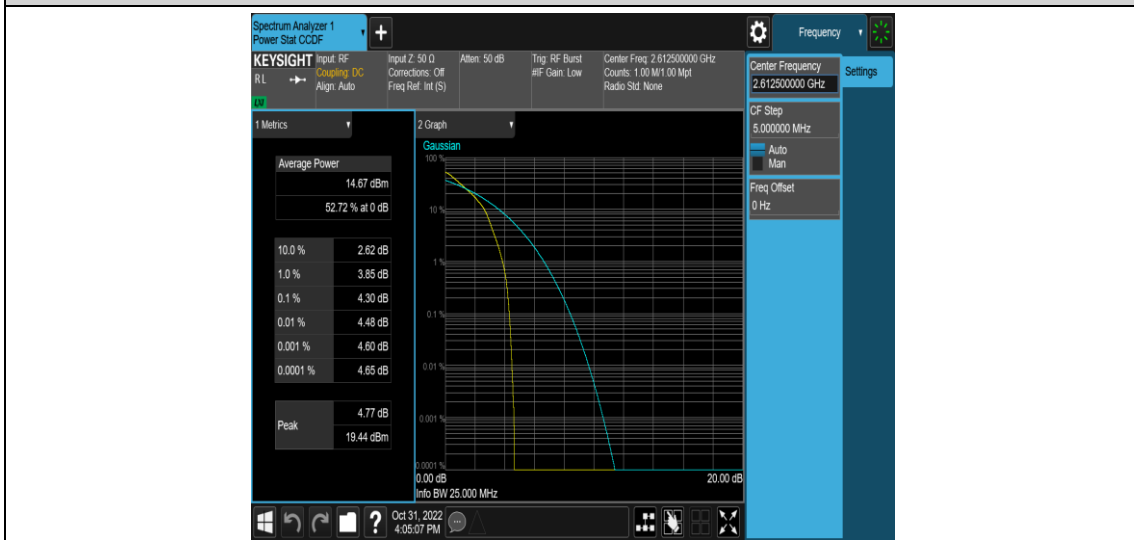

Band38-15MHz-QPSK-37825-1RB#0

Band38-15MHz-QPSK-37825-75RB#0

Band38-15MHz-QPSK-38000-1RB#0

Band38-15MHz-QPSK-38000-75RB#0

Band38-15MHz-QPSK-38175-1RB#0

Band38-15MHz-QPSK-38175-75RB#0

Band38-15MHz-16QAM-37825-1RB#0