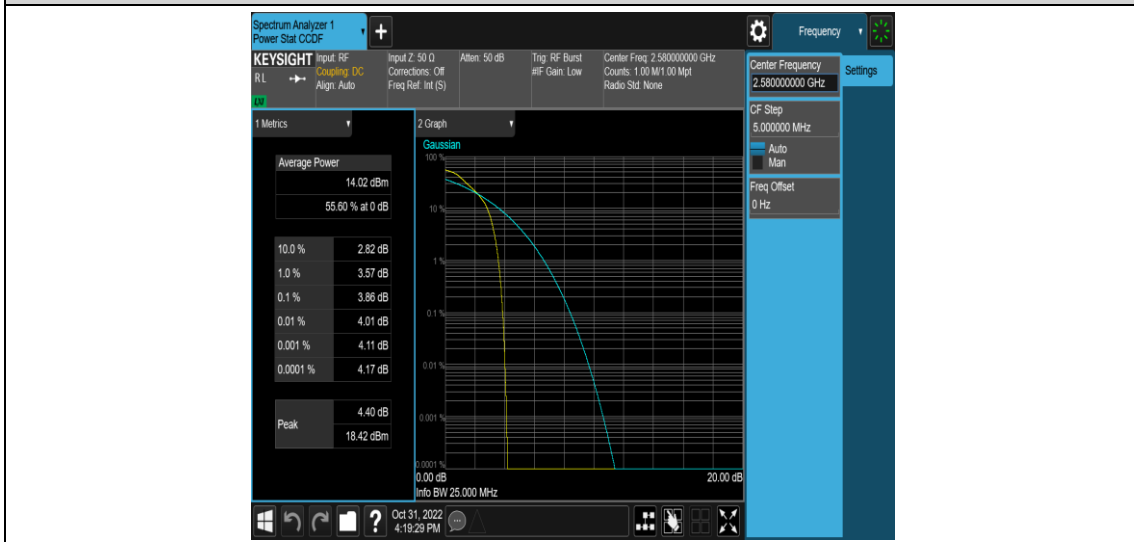

Band38-15MHz-16QAM-37825-75RB#0

Band38-15MHz-16QAM-38000-1RB#0

Band38-15MHz-16QAM-38000-75RB#0

Band38-15MHz-16QAM-38175-1RB#0

Band38-15MHz-16QAM-38175-75RB#0

Band38-20MHz-QPSK-37850-1RB#0

Band38-20MHz-QPSK-37850-100RB#0