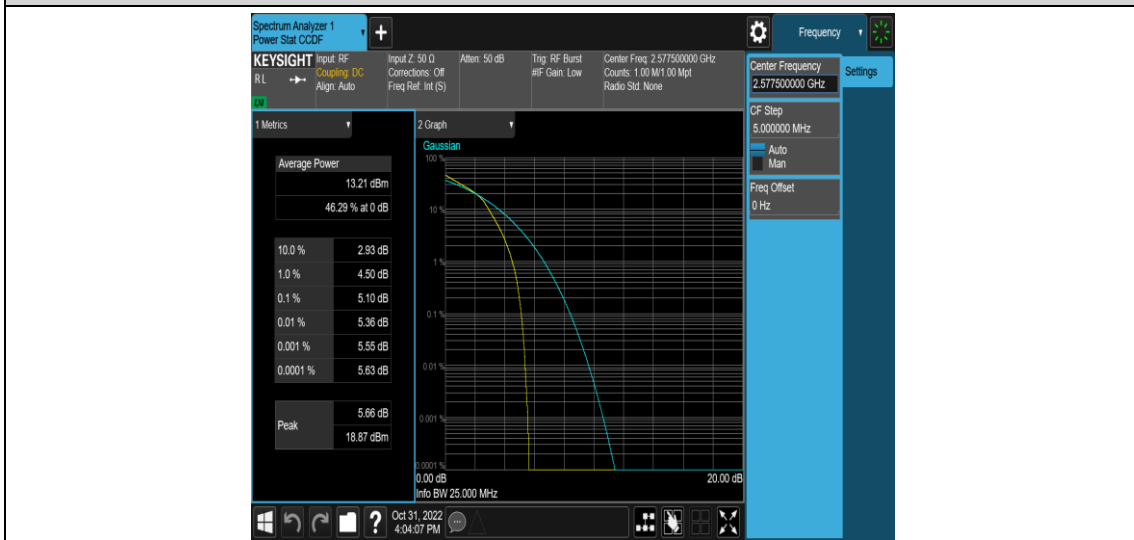

Band38-15MHz-16QAM-37825-75RB#0