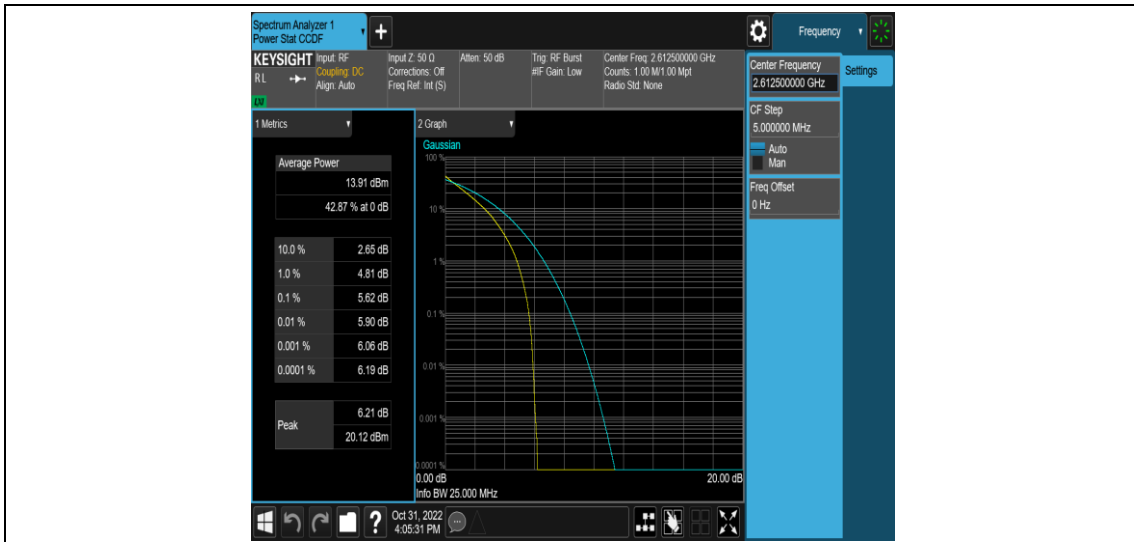

Band38-15MHz-QPSK-37825-1RB#0

Band38-15MHz-QPSK-37825-75RB#0

Band38-15MHz-QPSK-38000-1RB#0

Band38-15MHz-QPSK-38000-75RB#0

Band38-15MHz-QPSK-38175-1RB#0

Band38-15MHz-QPSK-38175-75RB#0

Band38-15MHz-16QAM-37825-1RB#0