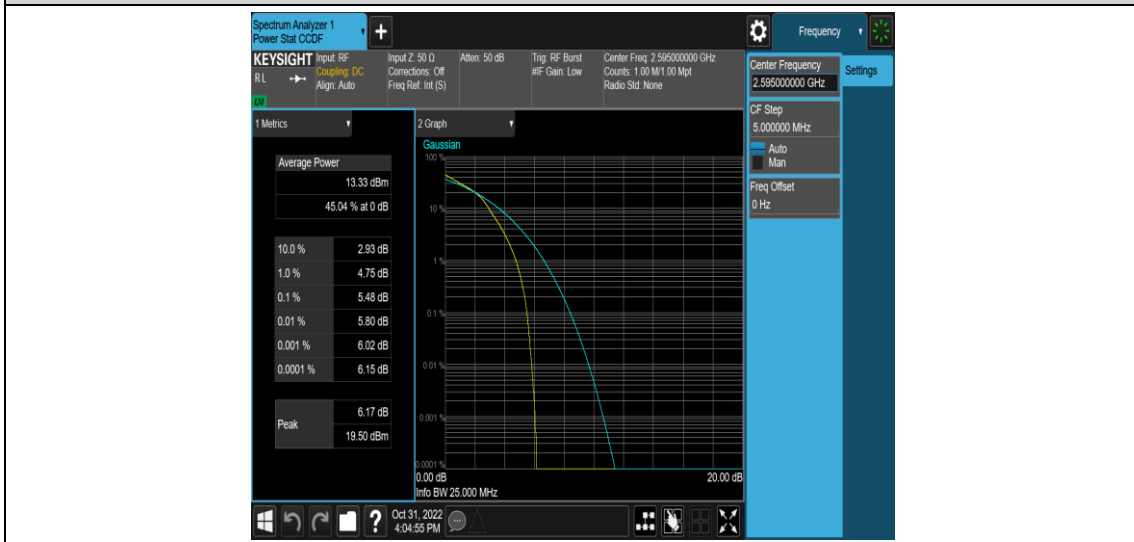

Band38-15MHz-16QAM-38000-75RB#0