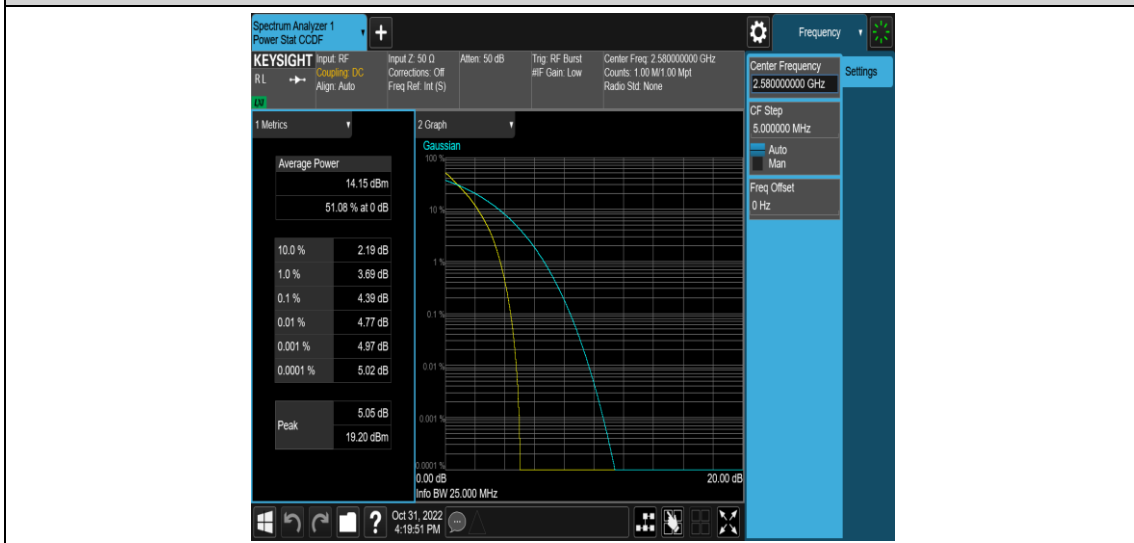

Band38-15MHz-16QAM-37825-75RB#0

Band38-15MHz-16QAM-38000-1RB#0

Band38-15MHz-16QAM-38000-75RB#0

Band38-15MHz-16QAM-38175-1RB#0

Band38-15MHz-16QAM-38175-75RB#0

Band38-20MHz-QPSK-37850-1RB#0

Band38-20MHz-QPSK-37850-100RB#0