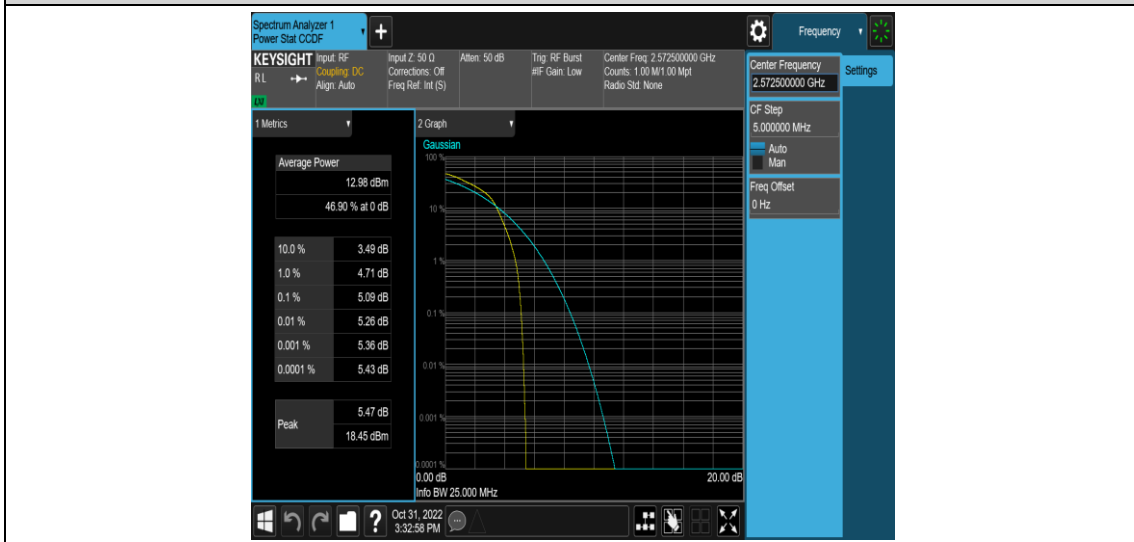

Test Graphs

Band38-5MHz-QPSK-38000-25RB#0

Band38-5MHz-QPSK-38225-1RB#0

Band38-5MHz-QPSK-38225-25RB#0

Band38-5MHz-16QAM-37775-1RB#0

Band38-5MHz-16QAM-37775-25RB#0

Band38-5MHz-16QAM-38000-1RB#0

Band38-5MHz-16QAM-38000-25RB#0