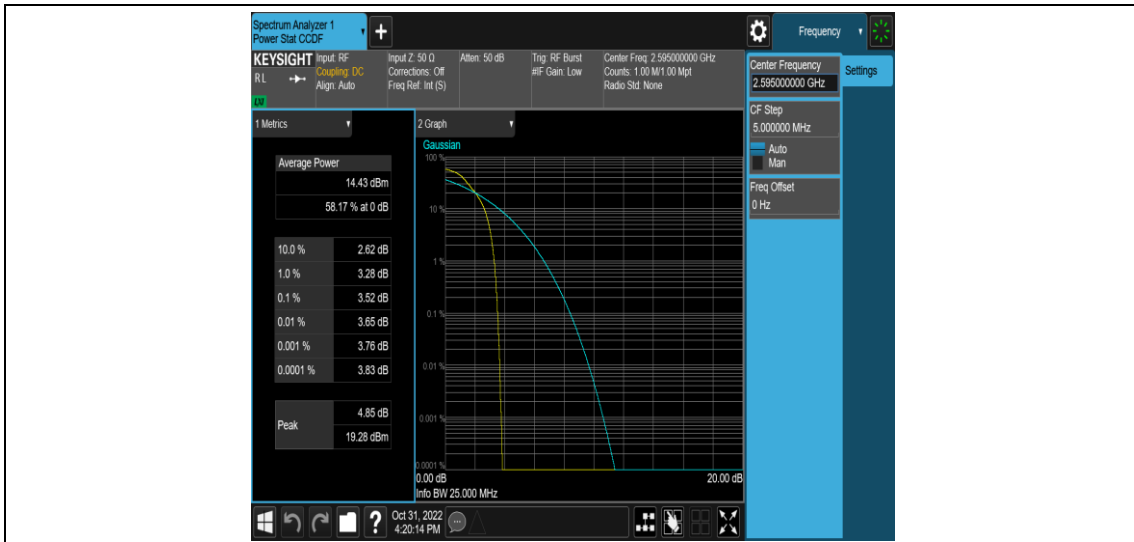

Band38-20MHz-QPSK-38000-1RB#0