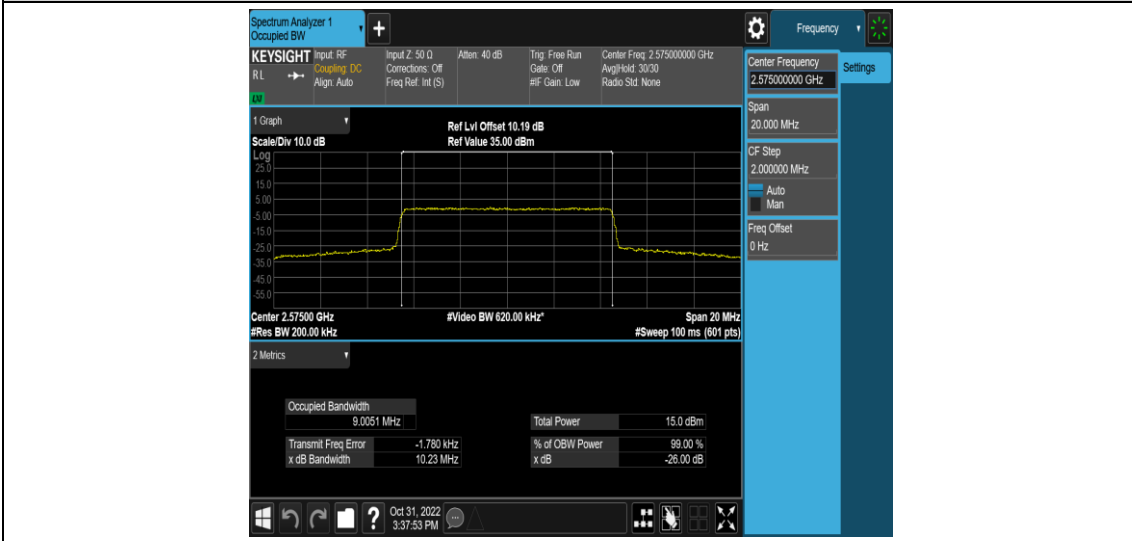

Test Graphs

Band38-5MHz-16QAM-37775-25RB#0

Band38-5MHz-16QAM-38000-25RB#0

Band38-5MHz-16QAM-38225-25RB#0

Band38-10MHz-QPSK-37800-50RB#0

Band38-10MHz-QPSK-38000-50RB#0

Band38-10MHz-QPSK-38200-50RB#0

Band38-10MHz-16QAM-37800-50RB#0