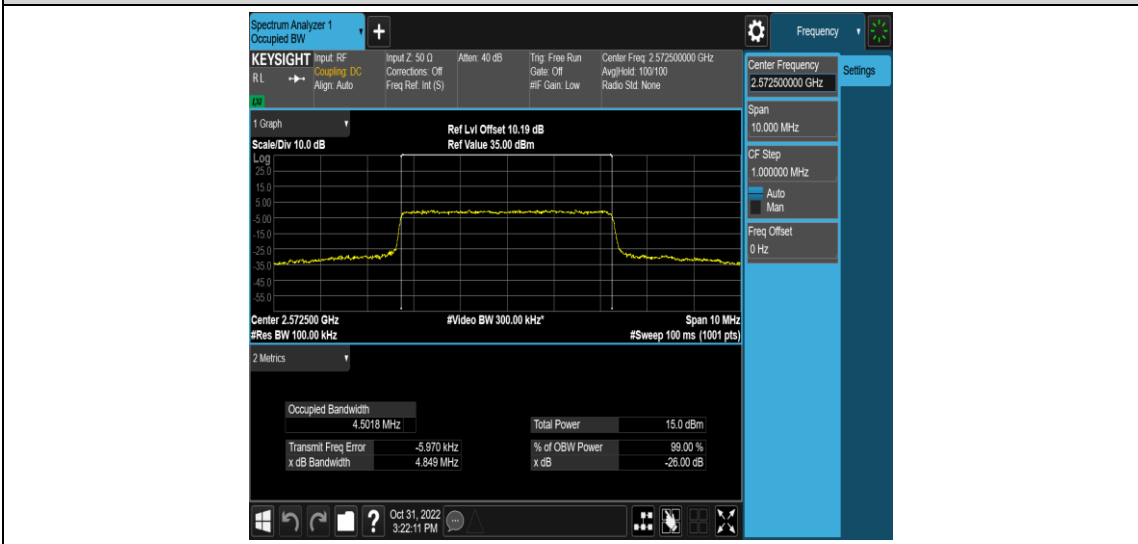

Band38-5MHz-16QAM-37775-25RB#0