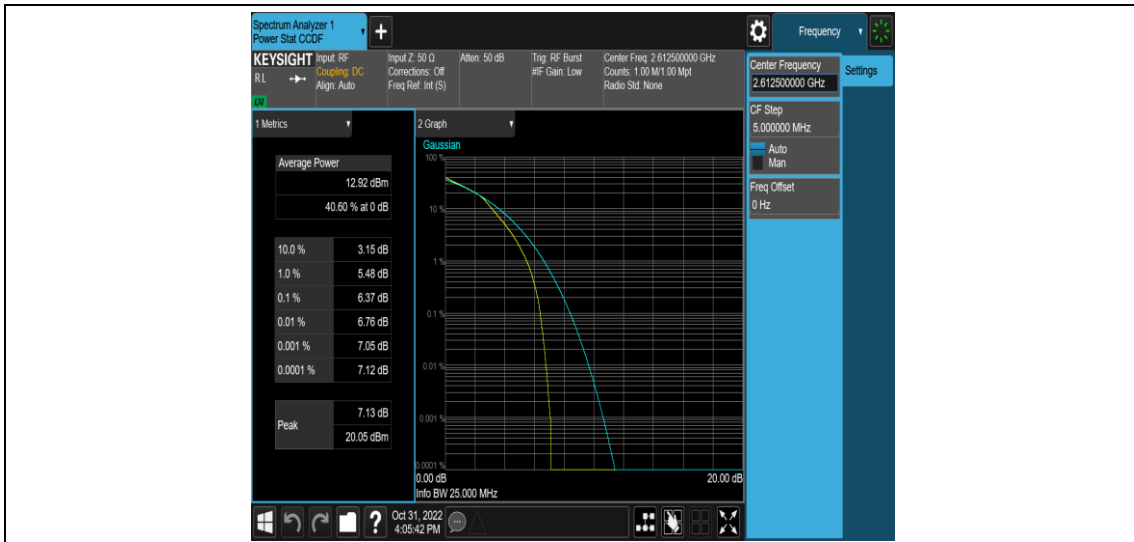

Band38-15MHz-16QAM-37825-75RB#0

Band38-15MHz-16QAM-38000-1RB#0

Band38-15MHz-16QAM-38000-75RB#0

Band38-15MHz-16QAM-38175-1RB#0

Band38-15MHz-16QAM-38175-75RB#0

Band38-20MHz-QPSK-37850-1RB#0

Band38-20MHz-QPSK-37850-100RB#0