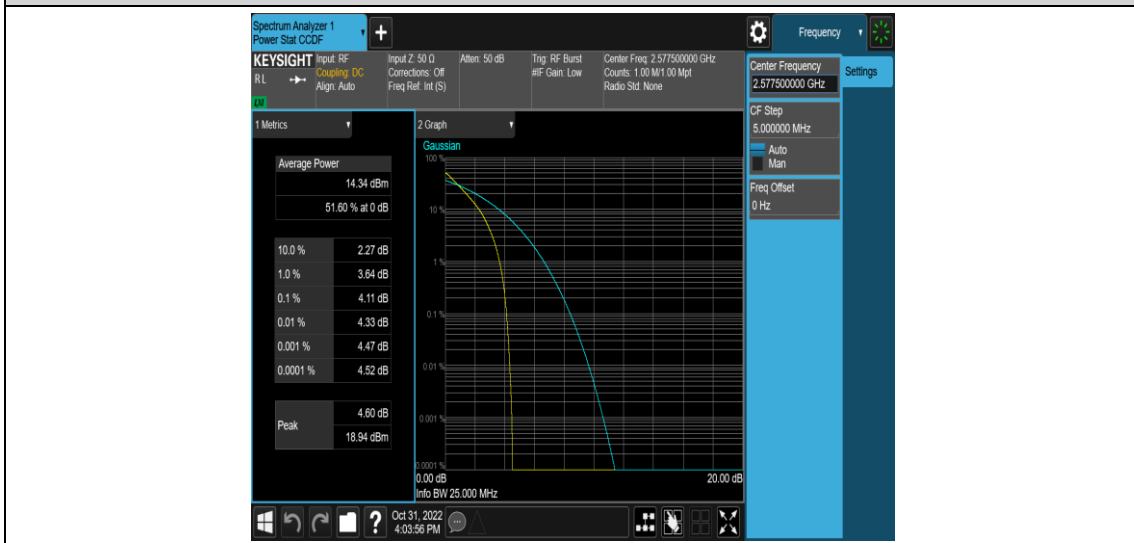

Band38-15MHz-QPSK-37825-75RB#0