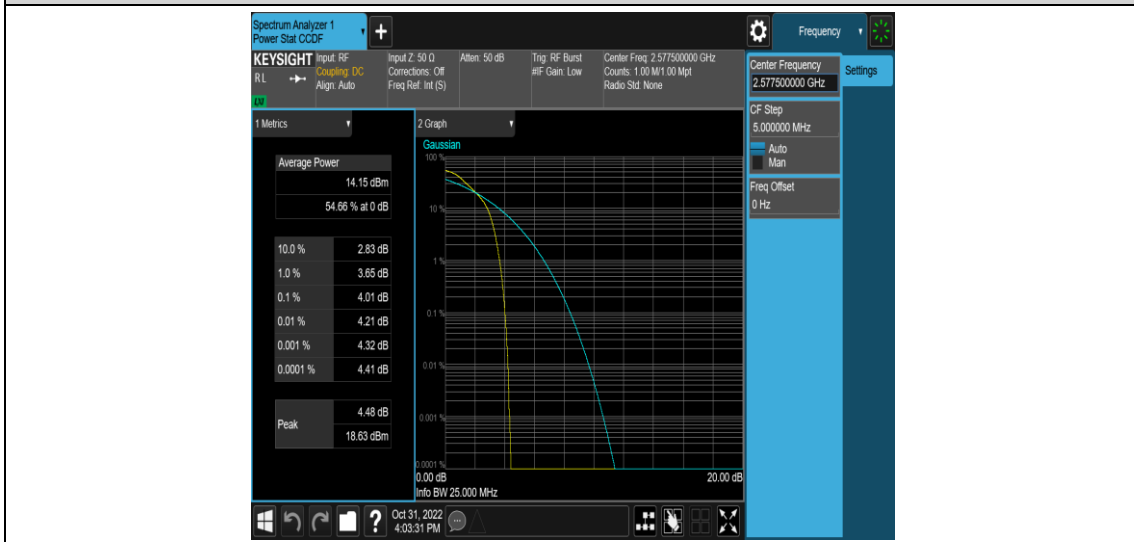

Band38-15MHz-QPSK-37825-1RB#0