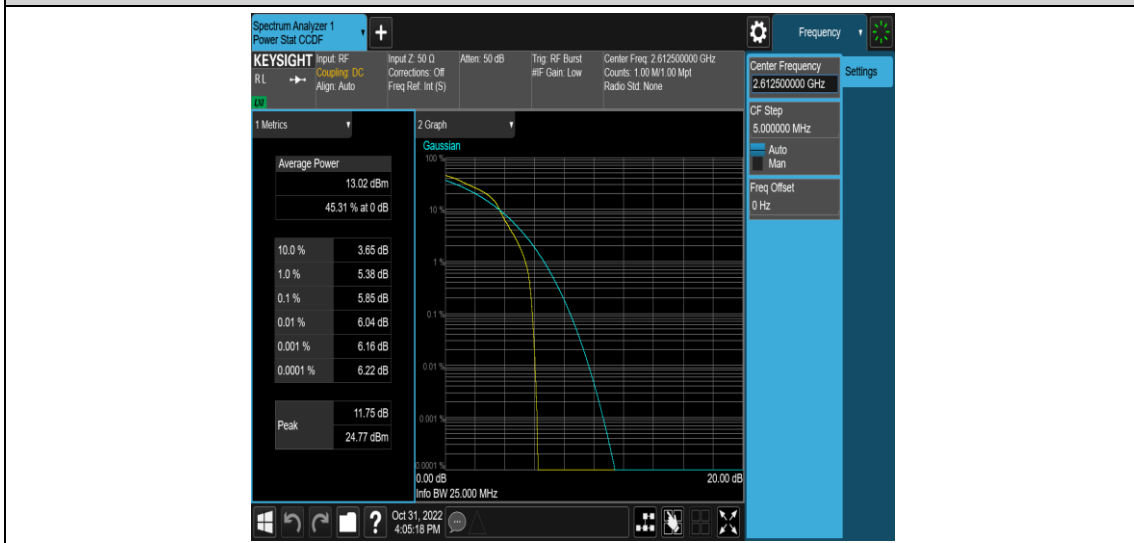

Band38-15MHz-16QAM-37825-75RB#0

Band38-15MHz-16QAM-38000-1RB#0

Band38-15MHz-16QAM-38000-75RB#0

Band38-15MHz-16QAM-38175-1RB#0

Band38-15MHz-16QAM-38175-75RB#0

Band38-20MHz-QPSK-37850-1RB#0

Band38-20MHz-QPSK-37850-100RB#0