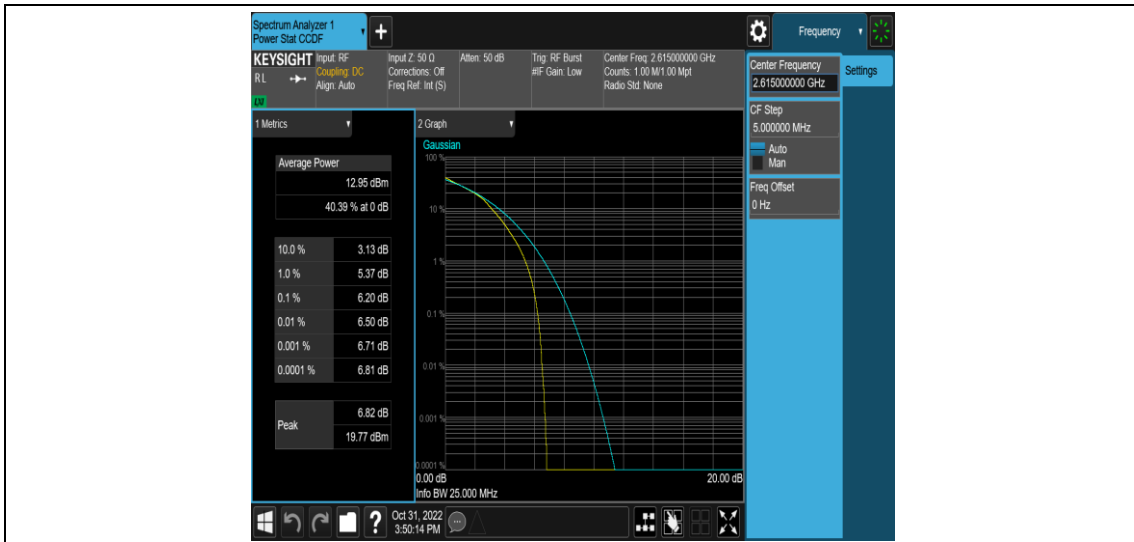

Band38-10MHz-QPSK-38200-50RB#0

Band38-10MHz-16QAM-37800-1RB#0

Band38-10MHz-16QAM-37800-50RB#0

Band38-10MHz-16QAM-38000-1RB#0

Band38-10MHz-16QAM-38000-50RB#0

Band38-10MHz-16QAM-38200-1RB#0

Band38-10MHz-16QAM-38200-50RB#0