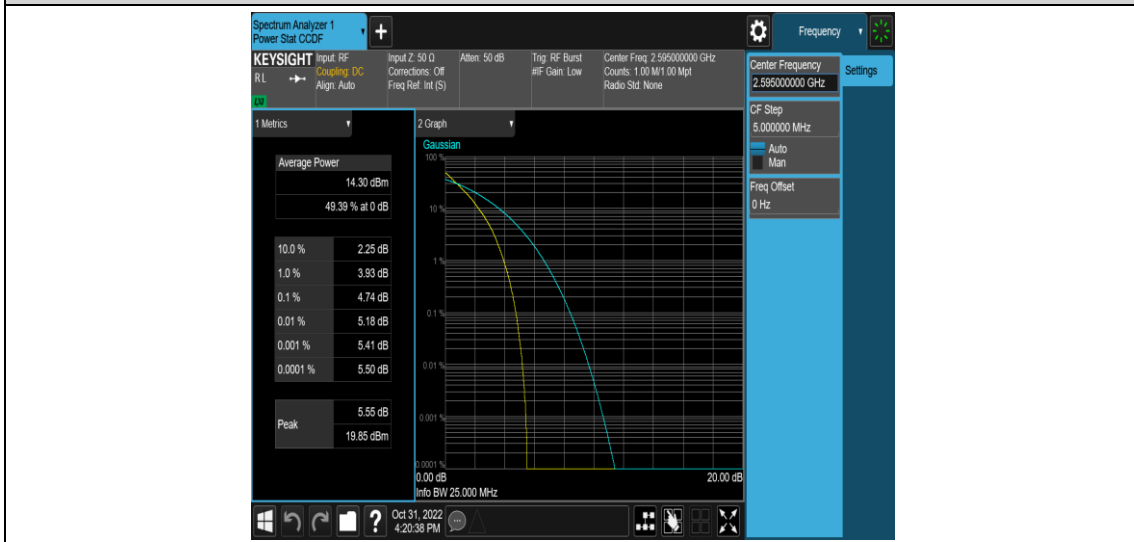

Band38-20MHz-QPSK-38000-100RB#0