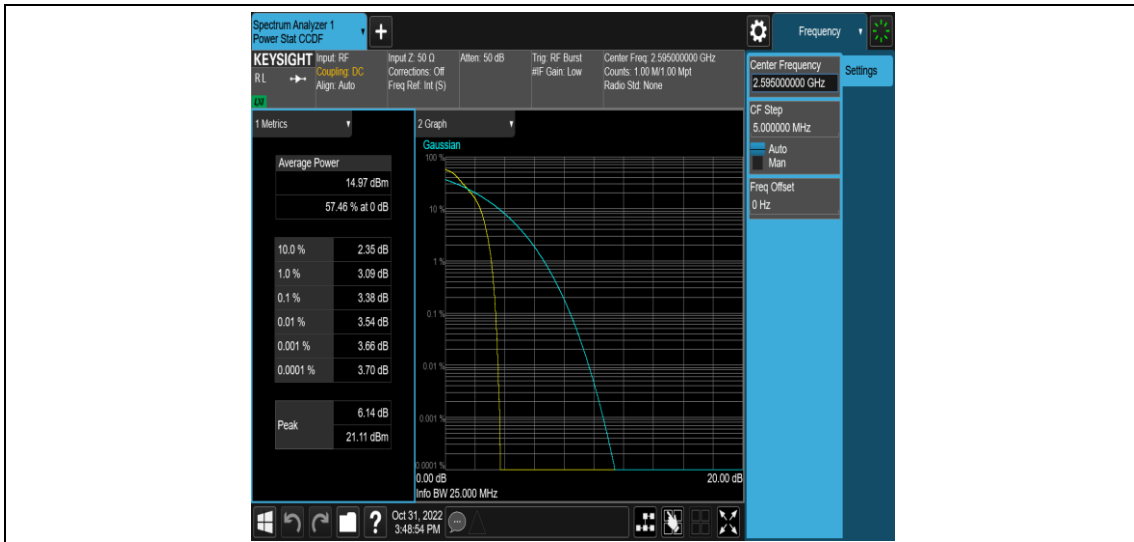

Band38-5MHz-16QAM-38225-1RB#0

Band38-5MHz-16QAM-38225-25RB#0

Band38-10MHz-QPSK-37800-1RB#0

Band38-10MHz-QPSK-37800-50RB#0

Band38-10MHz-QPSK-38000-1RB#0

Band38-10MHz-QPSK-38000-50RB#0

Band38-10MHz-QPSK-38200-1RB#0