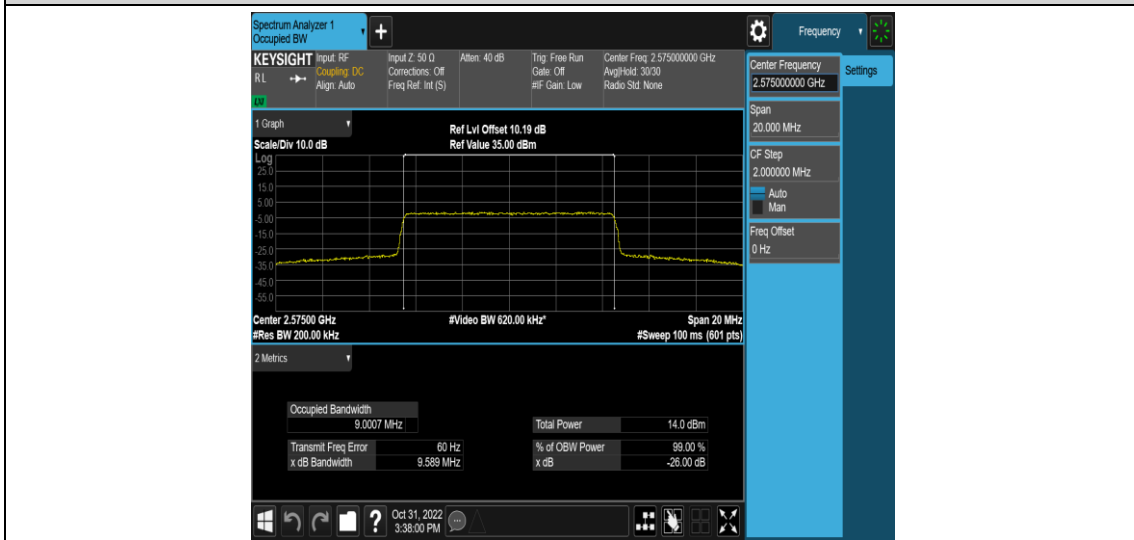

Test Graphs

Band38-5MHz-16QAM-37775-25RB#0

Band38-5MHz-16QAM-38000-25RB#0

Band38-5MHz-16QAM-38225-25RB#0

Band38-10MHz-QPSK-37800-50RB#0

Band38-10MHz-QPSK-38000-50RB#0

Band38-10MHz-QPSK-38200-50RB#0

Band38-10MHz-16QAM-37800-50RB#0