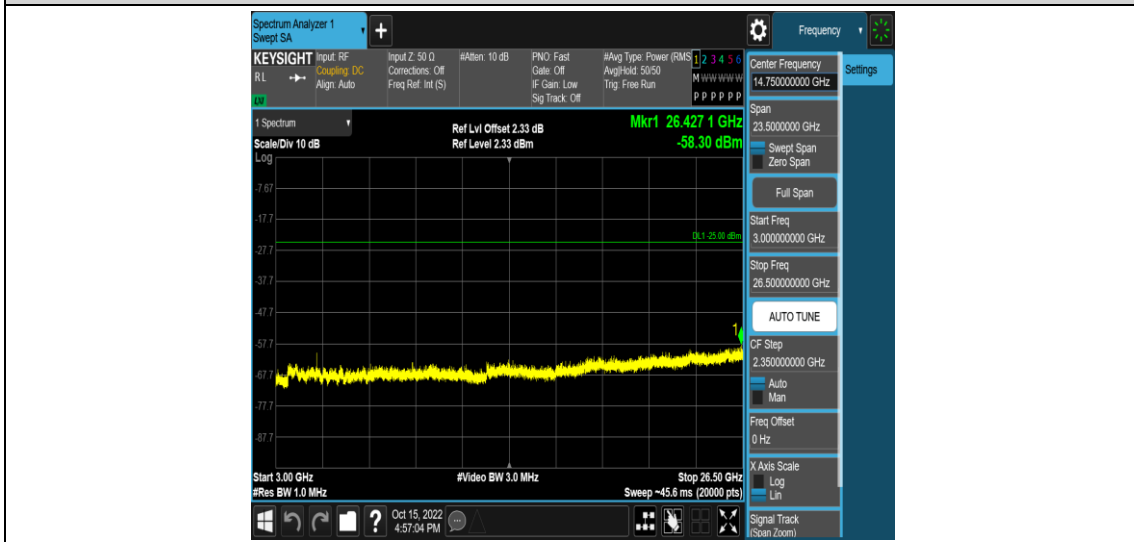

Band7-15MHz-16QAM-21100-1RB#0-Range5:3000~26500MHz

Band7-15MHz-16QAM-21375-1RB#0-Range1:0.009~0.15MHz