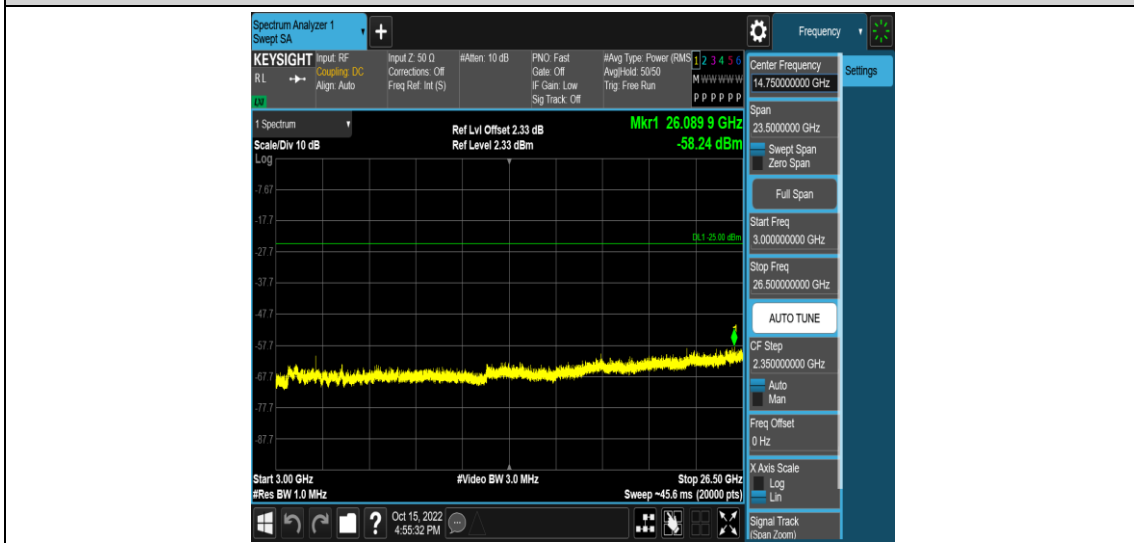

Band7-15MHz-16QAM-20825-1RB#0-Range5:3000~26500MHz

Band7-15MHz-16QAM-21100-1RB#0-Range1:0.009~0.15MHz