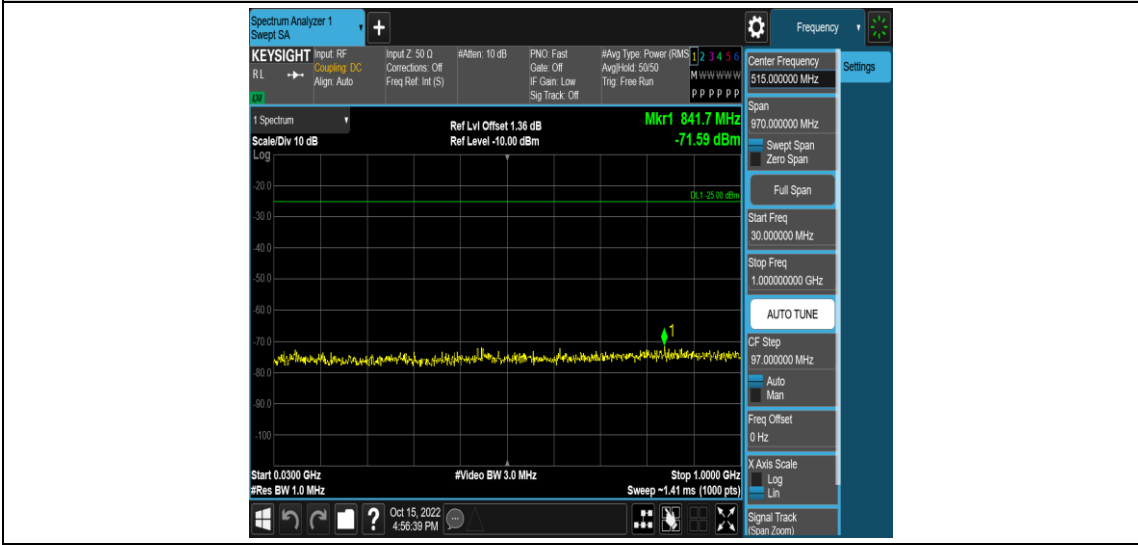

Band7-15MHz-16QAM-20825-1RB#0-Range5:3000~26500MHz

Band7-15MHz-16QAM-21100-1RB#0-Range1:0.009~0.15MHz

Band7-15MHz-16QAM-21100-1RB#0-Range2:0.15~30MHz

Band7-15MHz-16QAM-21100-1RB#0-Range3:30~1000MHz

Band7-15MHz-16QAM-21100-1RB#0-Range4:1000~3000MHz