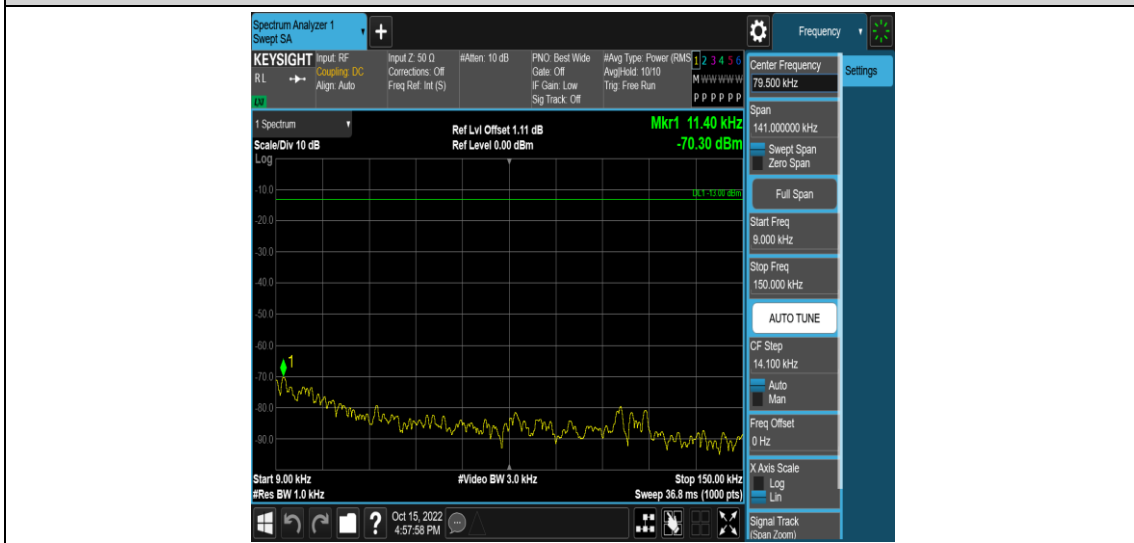

Band7-15MHz-16QAM-21375-1RB#0-Range1:0.009~0.15MHz

Band7-15MHz-16QAM-21375-1RB#0-Range2:0.15~30MHz