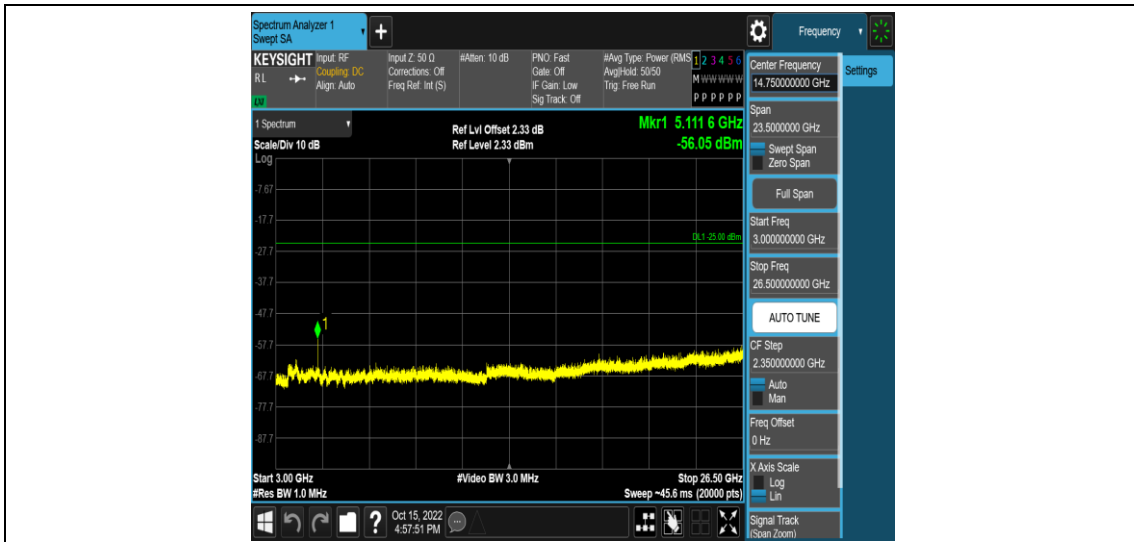

Band7-15MHz-QPSK-21375-1RB#0-Range5:3000~26500MHz

Band7-15MHz-16QAM-20825-1RB#0-Range1:0.009~0.15MHz