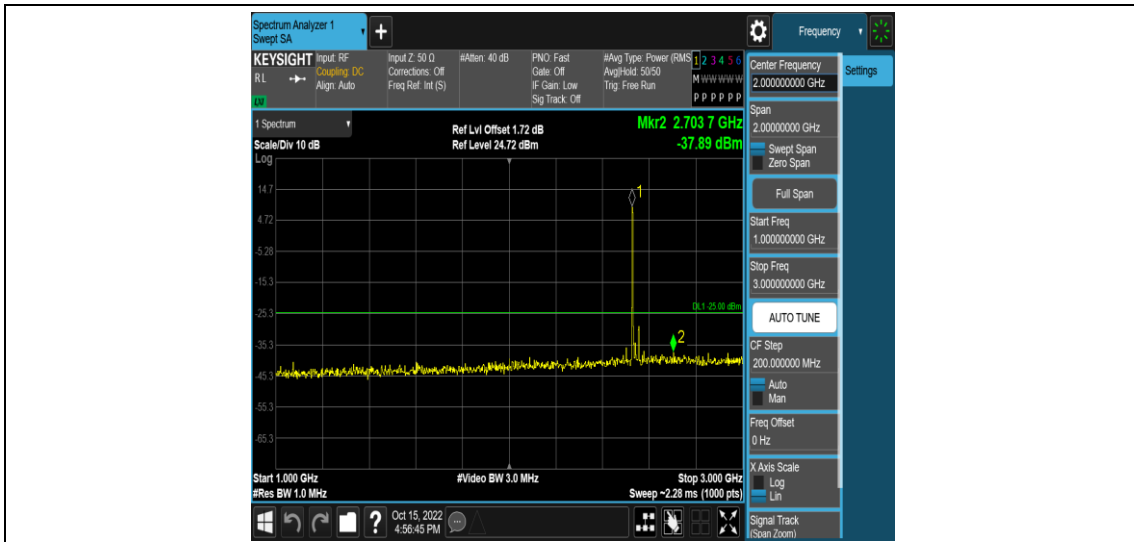

Band7-15MHz-16QAM-20825-1RB#0-Range5:3000~26500MHz

Band7-15MHz-16QAM-21100-1RB#0-Range1:0.009~0.15MHz

Band7-15MHz-16QAM-21100-1RB#0-Range2:0.15~30MHz

Band7-15MHz-16QAM-21100-1RB#0-Range3:30~1000MHz

Band7-15MHz-16QAM-21100-1RB#0-Range4:1000~3000MHz