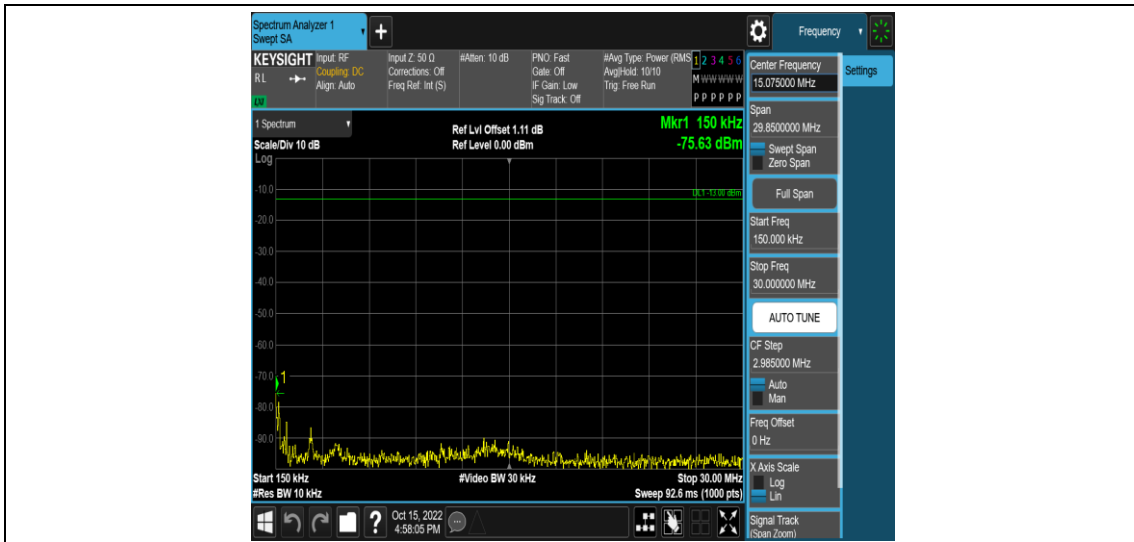

Band7-15MHz-16QAM-21375-1RB#0-Range2:0.15~30MHz

Band7-15MHz-16QAM-21375-1RB#0-Range3:30~1000MHz