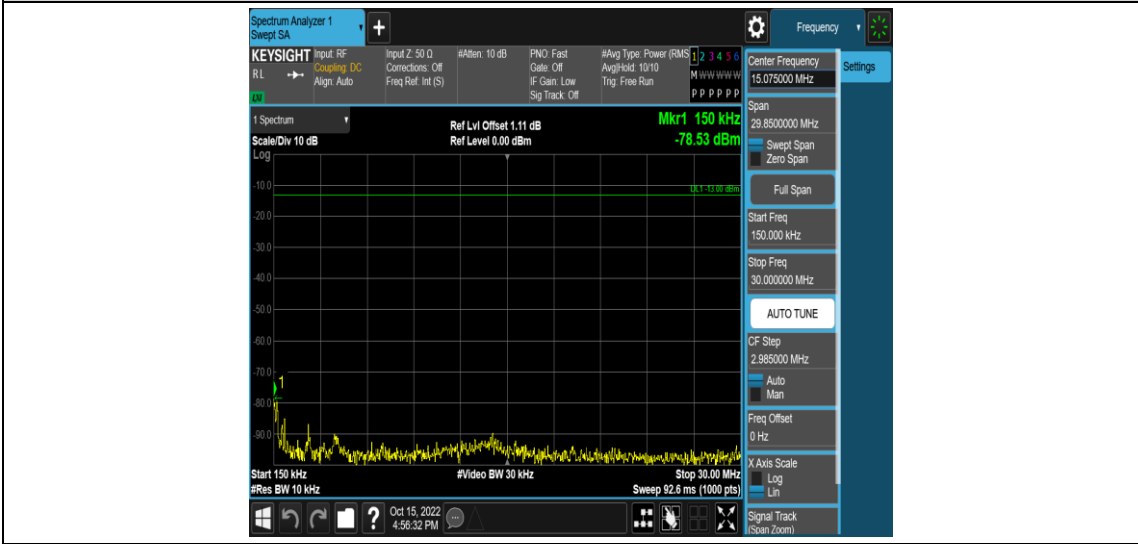

Band7-15MHz-16QAM-21100-1RB#0-Range2:0.15~30MHz

Band7-15MHz-16QAM-21100-1RB#0-Range3:30~1000MHz