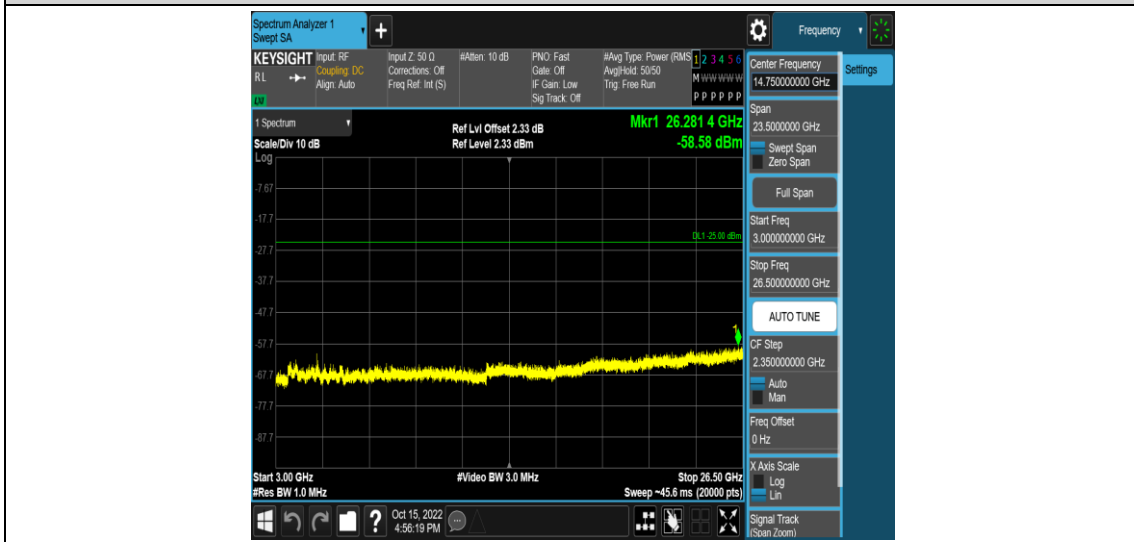

Band7-15MHz-QPSK-21100-1RB#0-Range5:3000~26500MHz

Band7-15MHz-QPSK-21375-1RB#0-Range1:0.009~0.15MHz