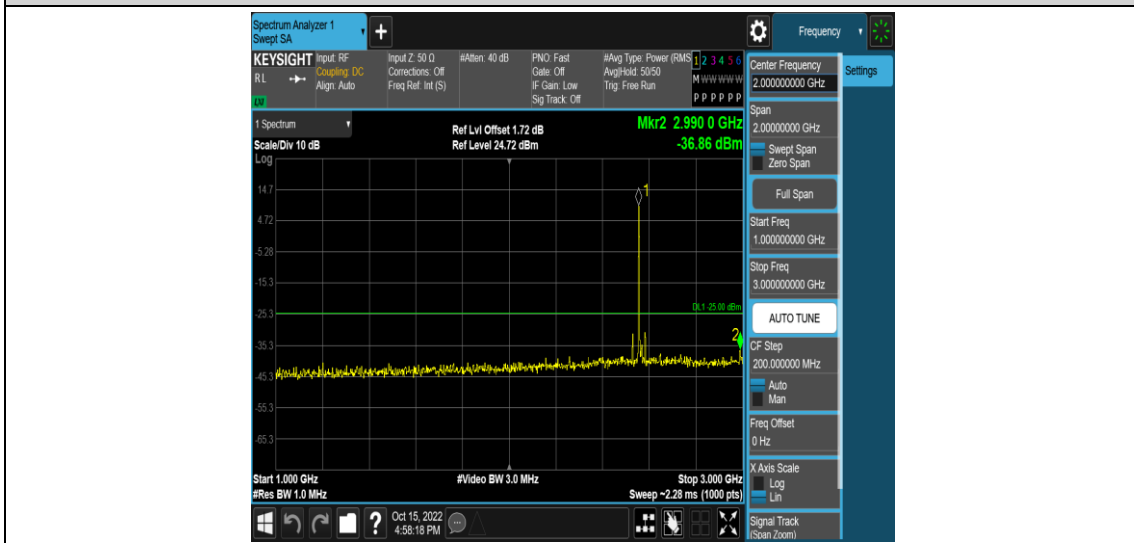

Band7-15MHz-16QAM-21100-1RB#0-Range5:3000~26500MHz

Band7-15MHz-16QAM-21375-1RB#0-Range1:0.009~0.15MHz

Band7-15MHz-16QAM-21375-1RB#0-Range2:0.15~30MHz

Band7-15MHz-16QAM-21375-1RB#0-Range3:30~1000MHz

Band7-15MHz-16QAM-21375-1RB#0-Range4:1000~3000MHz