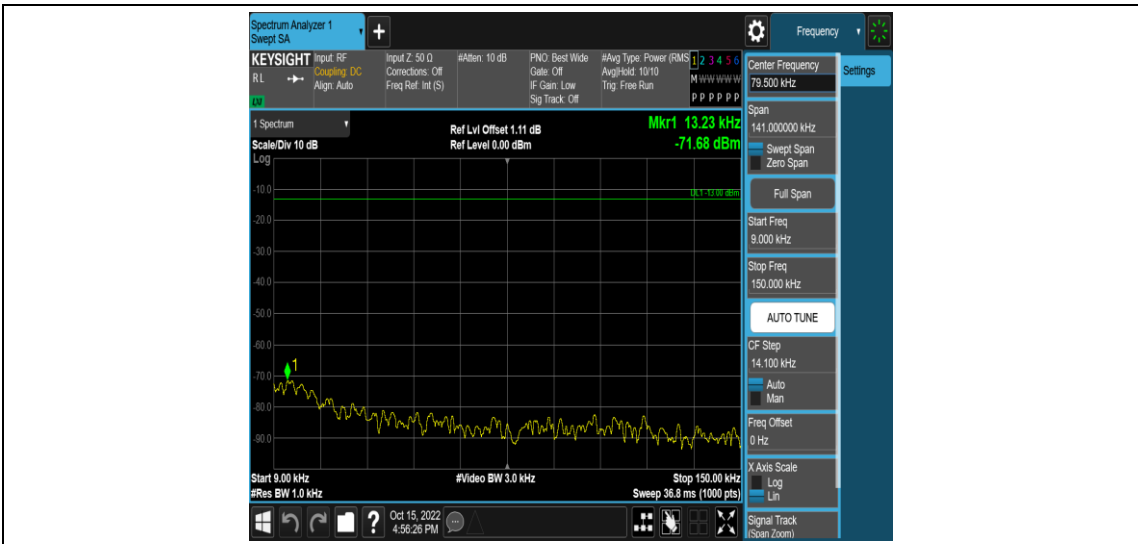

Band7-15MHz-16QAM-21100-1RB#0-Range1:0.009~0.15MHz

Band7-15MHz-16QAM-21100-1RB#0-Range2:0.15~30MHz