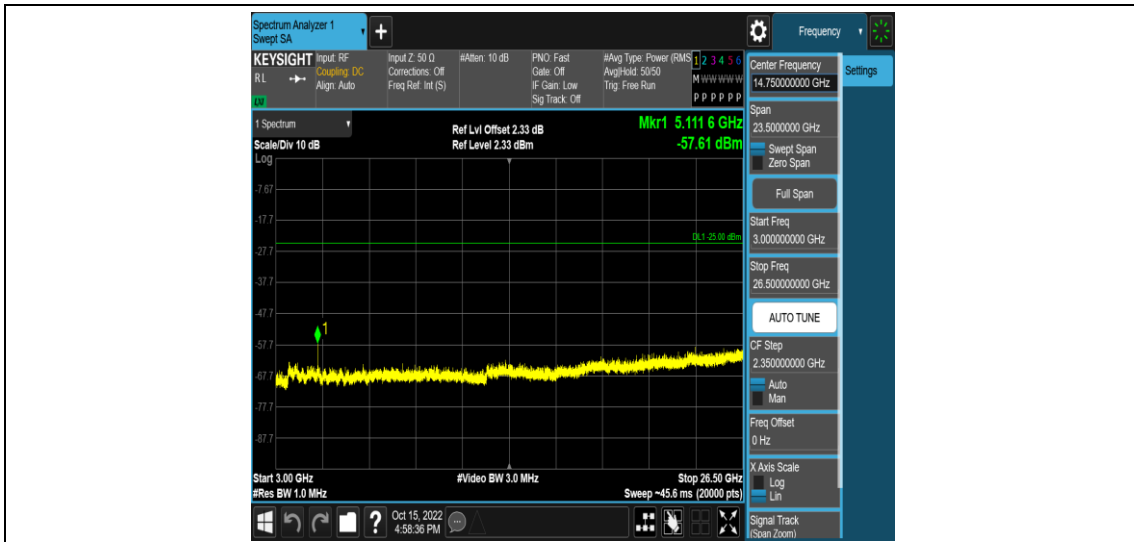

Band7-15MHz-16QAM-21375-1RB#0-Range5:3000~26500MHz

Band7-20MHz-QPSK-20850-1RB#0-Range1:0.009~0.15MHz