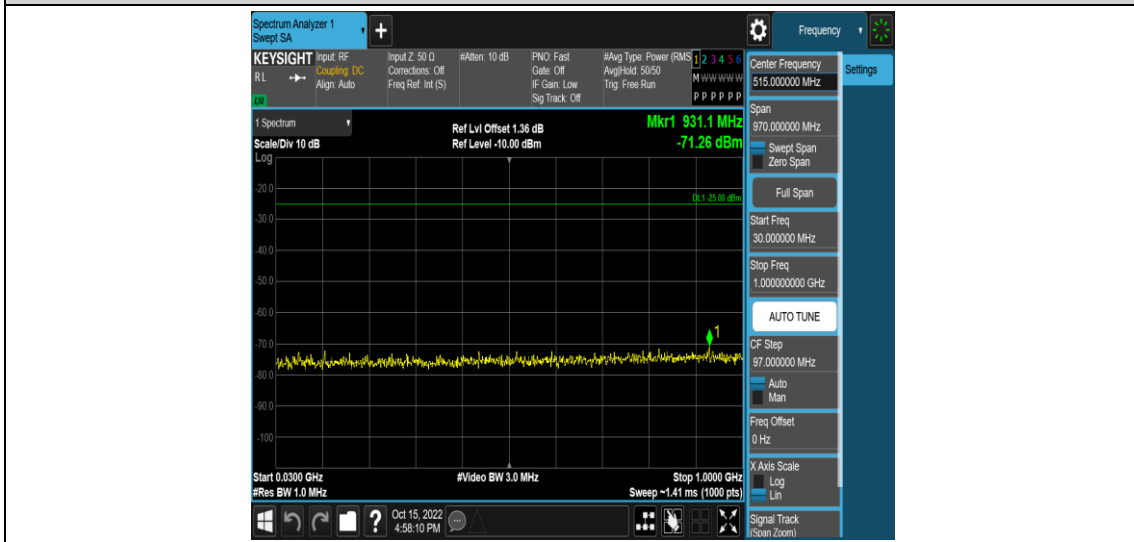

Band7-15MHz-16QAM-21100-1RB#0-Range5:3000~26500MHz

Band7-15MHz-16QAM-21375-1RB#0-Range1:0.009~0.15MHz

Band7-15MHz-16QAM-21375-1RB#0-Range2:0.15~30MHz

Band7-15MHz-16QAM-21375-1RB#0-Range3:30~1000MHz

Band7-15MHz-16QAM-21375-1RB#0-Range4:1000~3000MHz