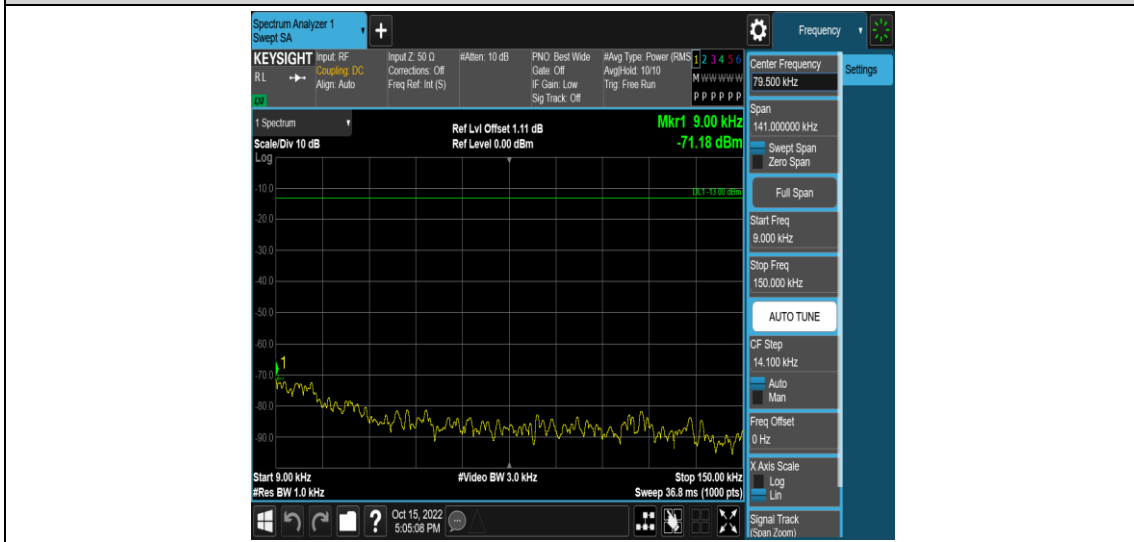

Band7-20MHz-QPSK-20850-1RB#0-Range1:0.009~0.15MHz

Band7-20MHz-QPSK-20850-1RB#0-Range2:0.15~30MHz