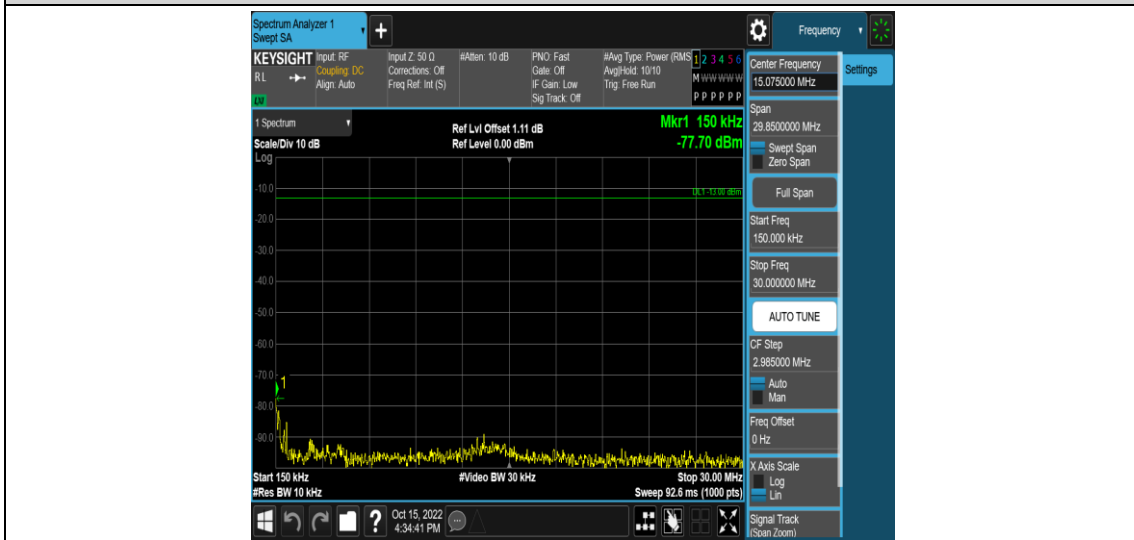

Band7-5MHz-16QAM-20775-1RB#0-Range1:0.009~0.15MHz

Band7-5MHz-16QAM-20775-1RB#0-Range2:0.15~30MHz

Band7-5MHz-16QAM-20775-1RB#0-Range3:30~1000MHz

Band7-5MHz-16QAM-20775-1RB#0-Range4:1000~3000MHz

Band7-5MHz-16QAM-20775-1RB#0-Range5:3000~26500MHz

Band7-5MHz-16QAM-21100-1RB#0-Range1:0.009~0.15MHz

Band7-5MHz-16QAM-21100-1RB#0-Range2:0.15~30MHz

Band7-5MHz-16QAM-21100-1RB#0-Range3:30~100MHz

Band7-5MHz-16QAM-21100-1RB#0-Range4:1000~3000MHz

Band7-5MHz-16QAM-21100-1RB#0-Range5:3000~26500MHz