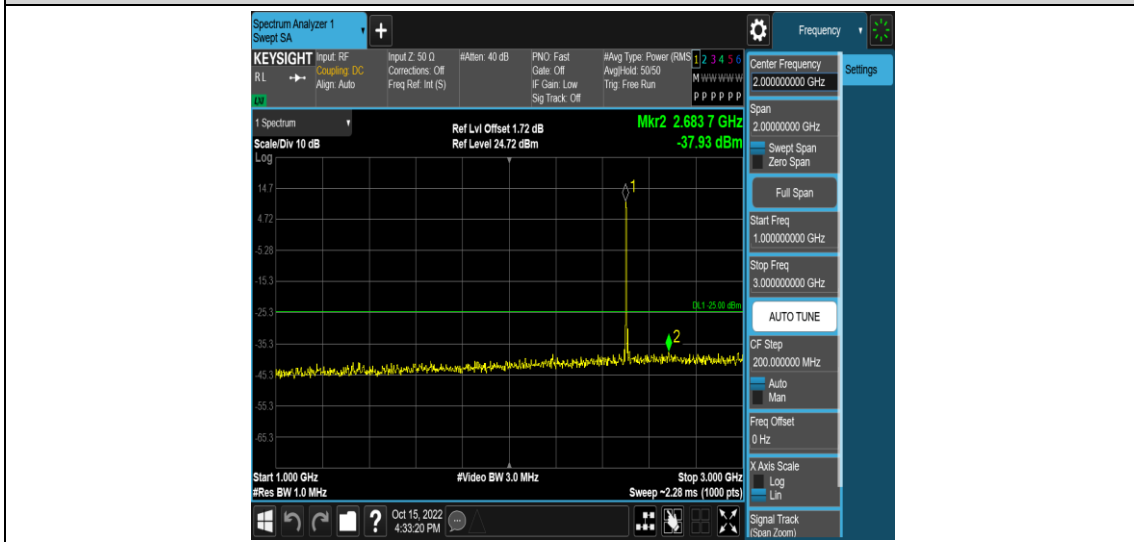

Band7-5MHz-16QAM-20775-1RB#0-Range1:0.009~0.15MHz

Band7-5MHz-16QAM-20775-1RB#0-Range2:0.15~30MHz

Band7-5MHz-16QAM-20775-1RB#0-Range3:30~1000MHz

Band7-5MHz-16QAM-20775-1RB#0-Range4:1000~3000MHz

Band7-5MHz-16QAM-20775-1RB#0-Range5:3000~26500MHz