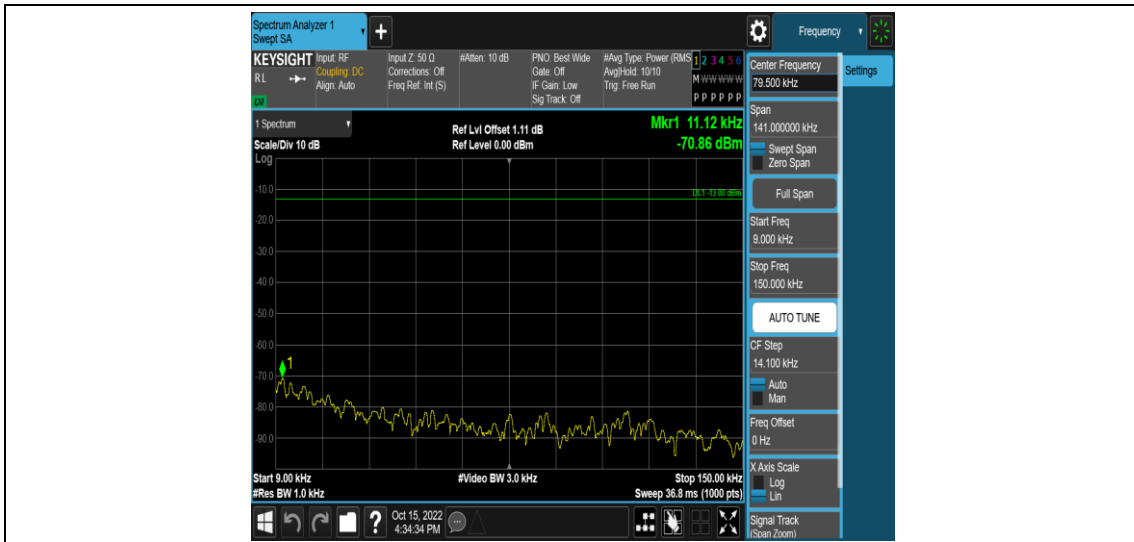

Band7-5MHz-16QAM-21100-1RB#0-Range1:0.009~0.15MHz