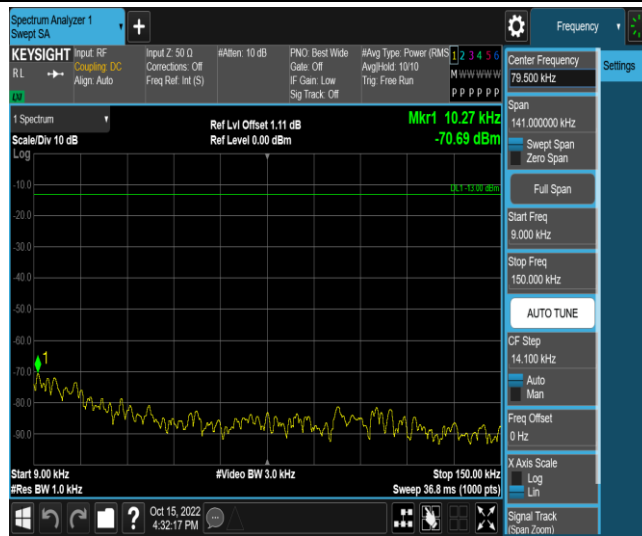

Test Graphs

Band7-5MHz-QPSK-20775-1RB#0-Range1:0.009~0.15MHz