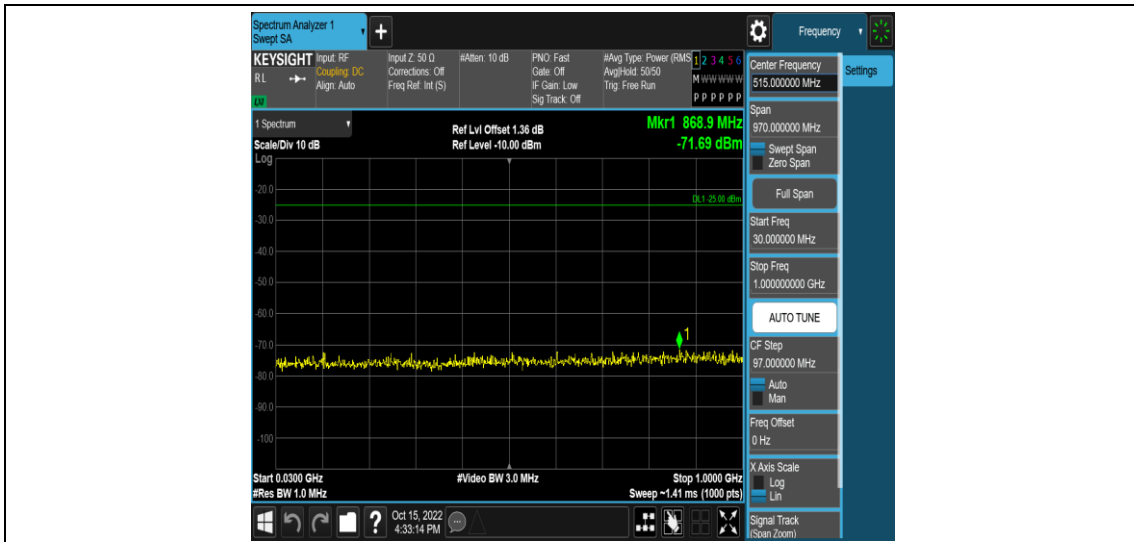

Band7-5MHz-16QAM-20775-1RB#0-Range3:30~1000MHz