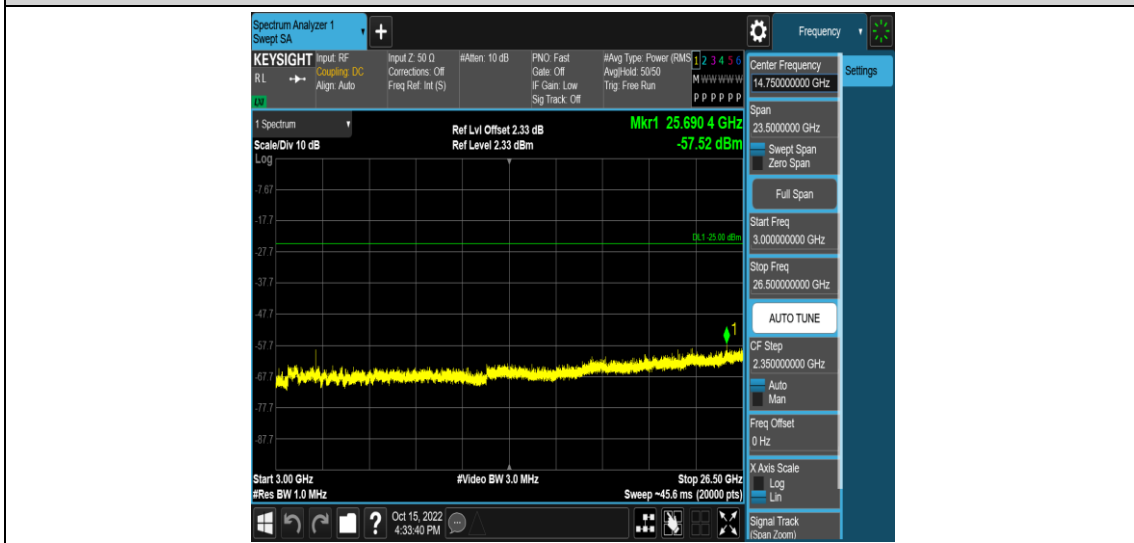

Band7-5MHz-16QAM-20775-1RB#0-Range1:0.009~0.15MHz

Band7-5MHz-16QAM-20775-1RB#0-Range2:0.15~30MHz

Band7-5MHz-16QAM-20775-1RB#0-Range3:30~1000MHz

Band7-5MHz-16QAM-20775-1RB#0-Range4:1000~3000MHz

Band7-5MHz-16QAM-20775-1RB#0-Range5:3000~26500MHz