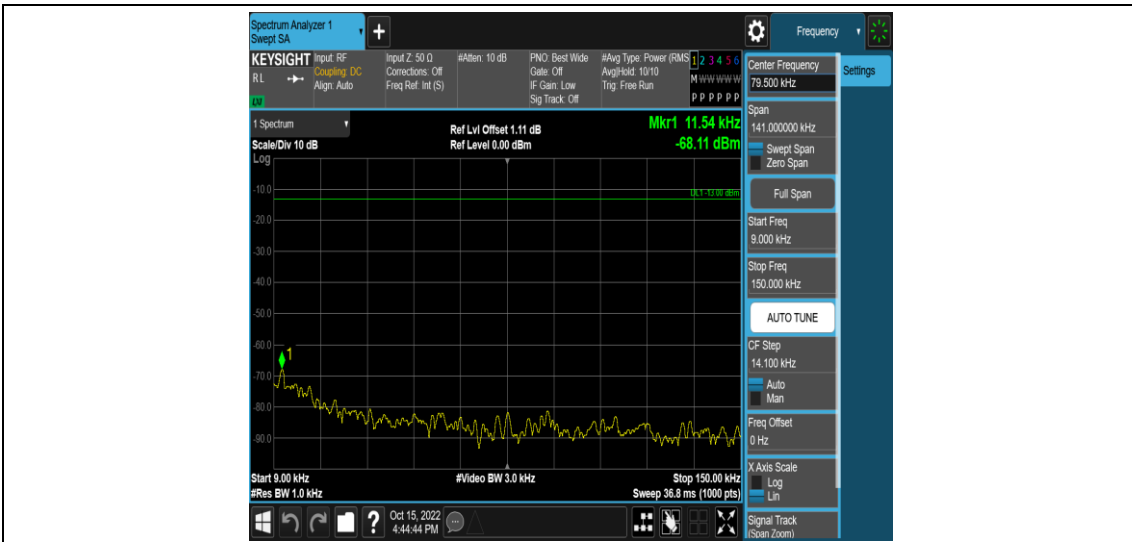

Band7-10MHz-QPSK-21100-1RB#0-Range1:0.009~0.15MHz