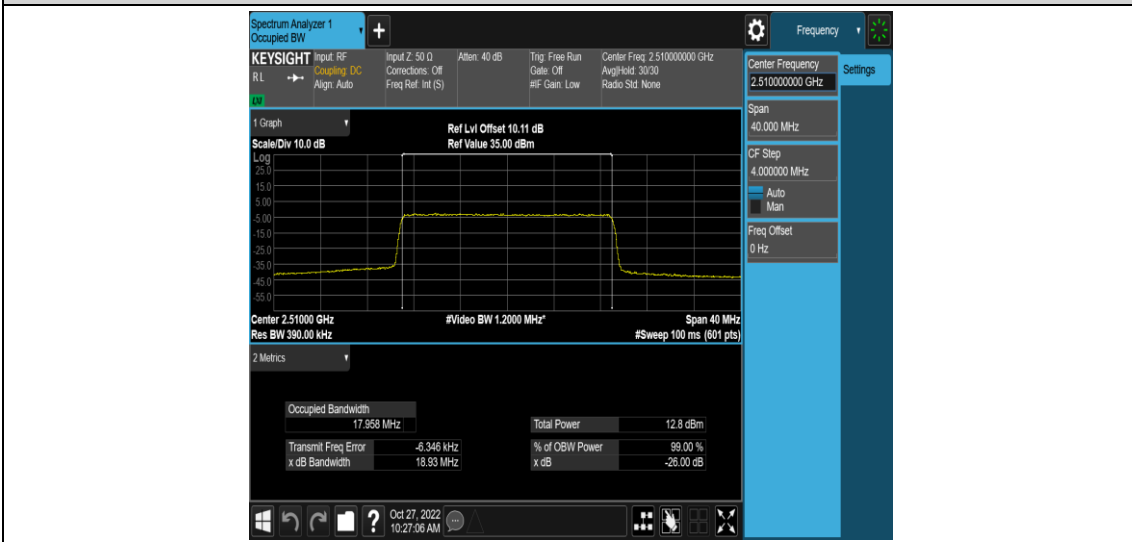

Band7-15MHz-QPSK-20825-75RB#0

Band7-15MHz-QPSK-21100-75RB#0

Band7-15MHz-QPSK-21375-75RB#0

Band7-15MHz-16QAM-20825-75RB#0

Band7-15MHz-16QAM-21100-75RB#0

Band7-15MHz-16QAM-21375-75RB#0

Band7-20MHz-QPSK-20850-100RB#0