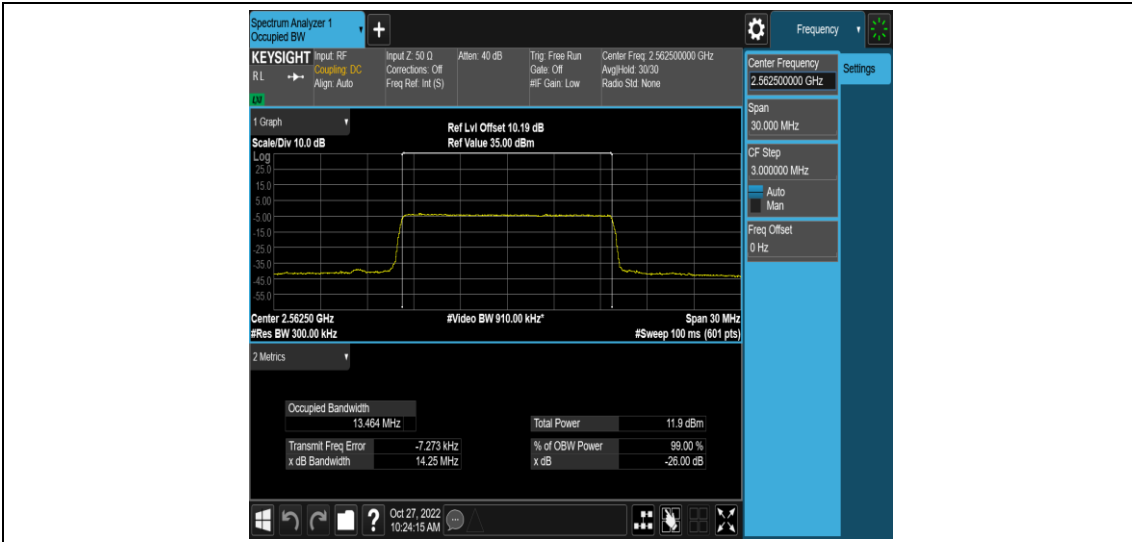

Band7-15MHz-QPSK-20825-75RB#0

Band7-15MHz-QPSK-21100-75RB#0

Band7-15MHz-QPSK-21375-75RB#0

Band7-15MHz-16QAM-20825-75RB#0

Band7-15MHz-16QAM-21100-75RB#0

Band7-15MHz-16QAM-21375-75RB#0

Band7-20MHz-QPSK-20850-100RB#0