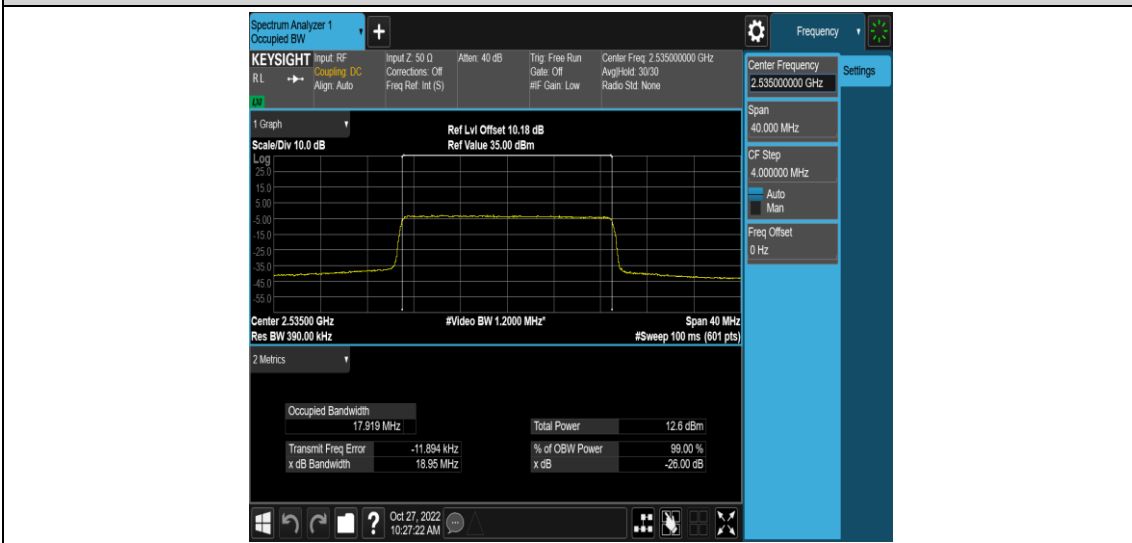

Band7-20MHz-QPSK-21100-100RB#0