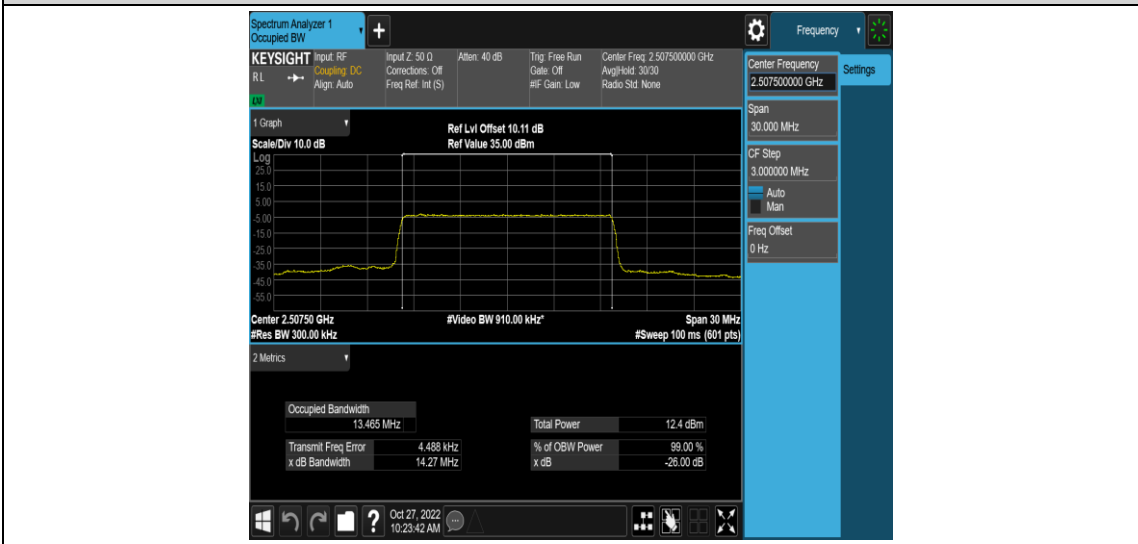

Band7-15MHz-QPSK-20825-75RB#0

Band7-15MHz-QPSK-21100-75RB#0

Band7-15MHz-QPSK-21375-75RB#0

Band7-15MHz-16QAM-20825-75RB#0

Band7-15MHz-16QAM-21100-75RB#0

Band7-15MHz-16QAM-21375-75RB#0

Band7-20MHz-QPSK-20850-100RB#0