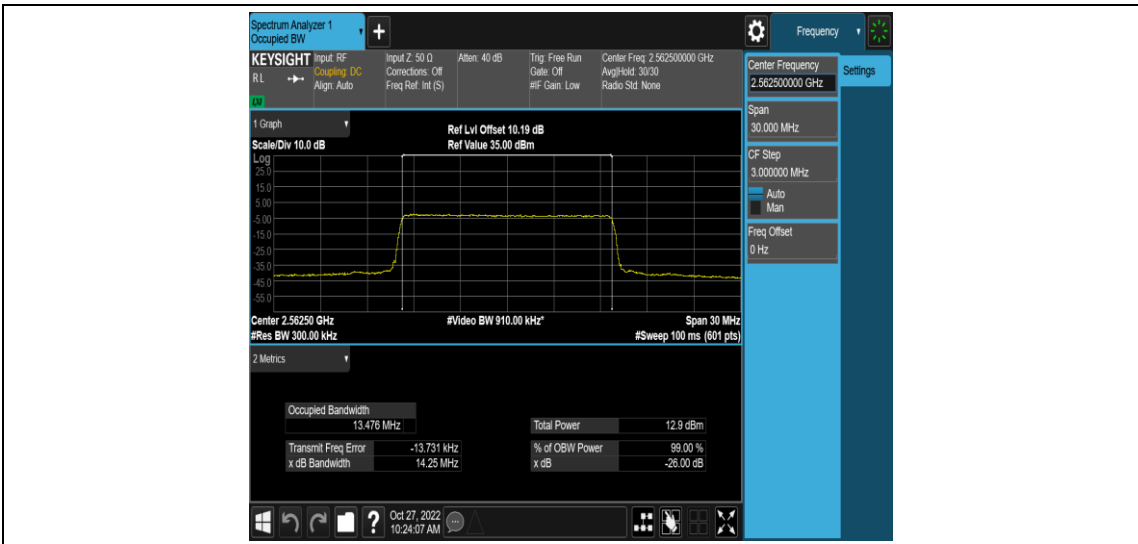

Band7-15MHz-QPSK-20825-75RB#0

Band7-15MHz-QPSK-21100-75RB#0

Band7-15MHz-QPSK-21375-75RB#0

Band7-15MHz-16QAM-20825-75RB#0

Band7-15MHz-16QAM-21100-75RB#0

Band7-15MHz-16QAM-21375-75RB#0

Band7-20MHz-QPSK-20850-100RB#0