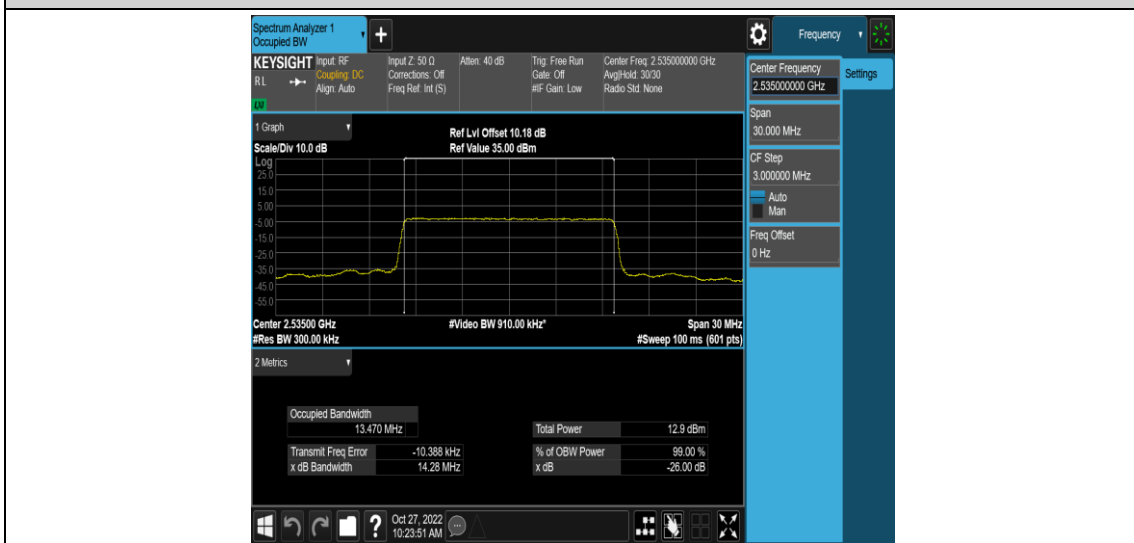

Band7-15MHz-QPSK-20825-75RB#0

Band7-15MHz-QPSK-21100-75RB#0

Band7-15MHz-QPSK-21375-75RB#0

Band7-15MHz-16QAM-20825-75RB#0

Band7-15MHz-16QAM-21100-75RB#0

Band7-15MHz-16QAM-21375-75RB#0

Band7-20MHz-QPSK-20850-100RB#0