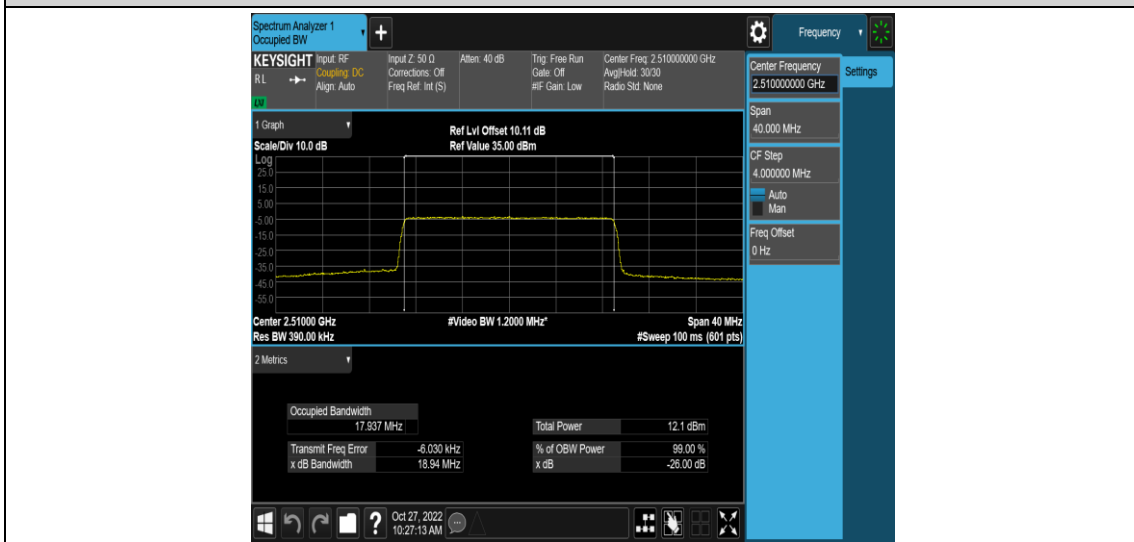

Band7-20MHz-16QAM-20850-100RB#0