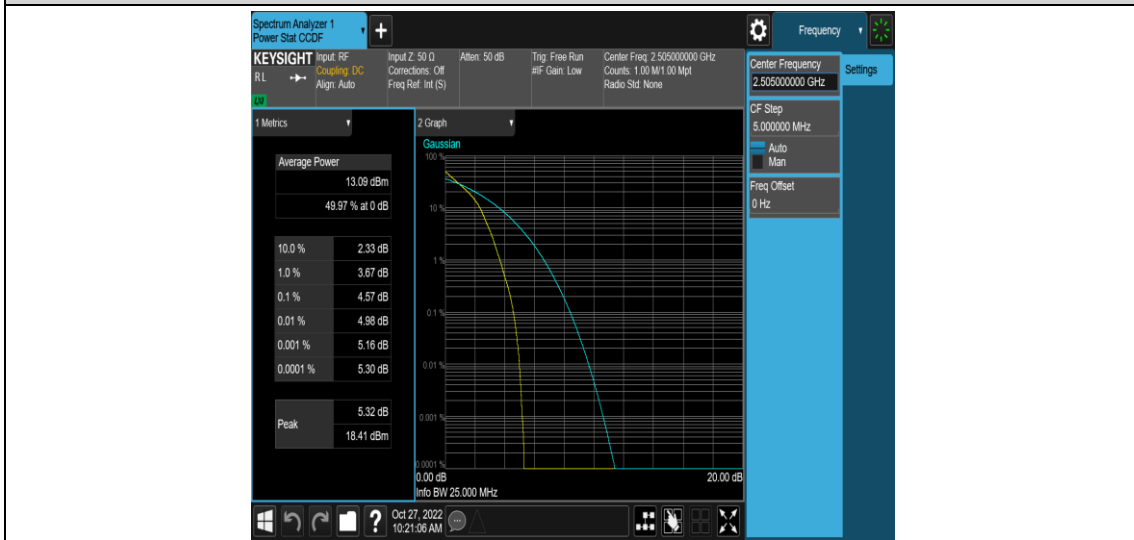

Band7-10MHz-QPSK-20800-1RB#0