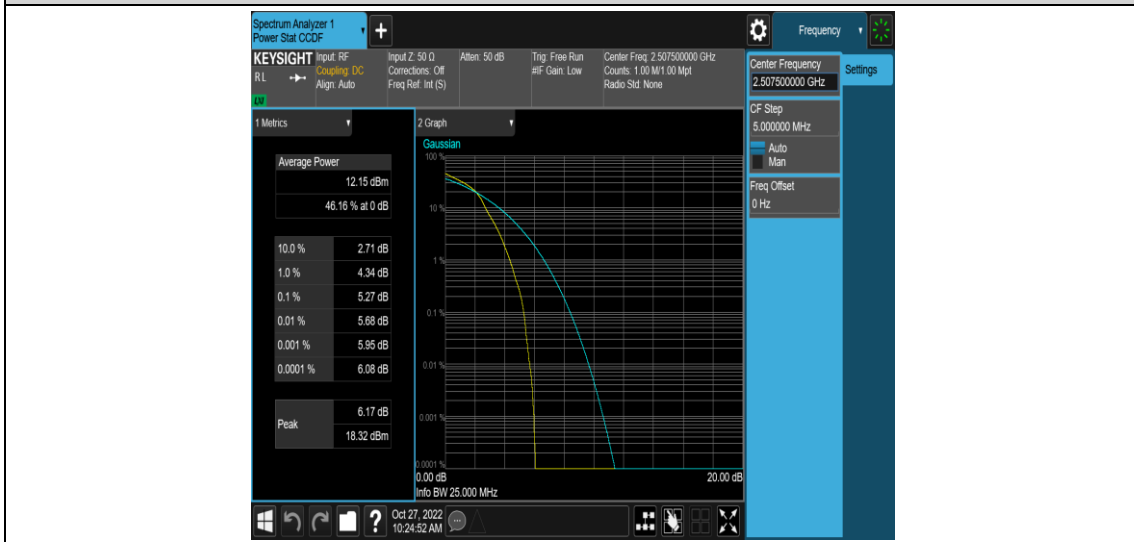

Band7-15MHz-QPSK-20825-75RB#0

Band7-15MHz-QPSK-21100-1RB#0

Band7-15MHz-QPSK-21100-75RB#0

Band7-15MHz-QPSK-21375-1RB#0

Band7-15MHz-QPSK-21375-75RB#0

Band7-15MHz-16QAM-20825-1RB#0

Band7-15MHz-16QAM-20825-75RB#0