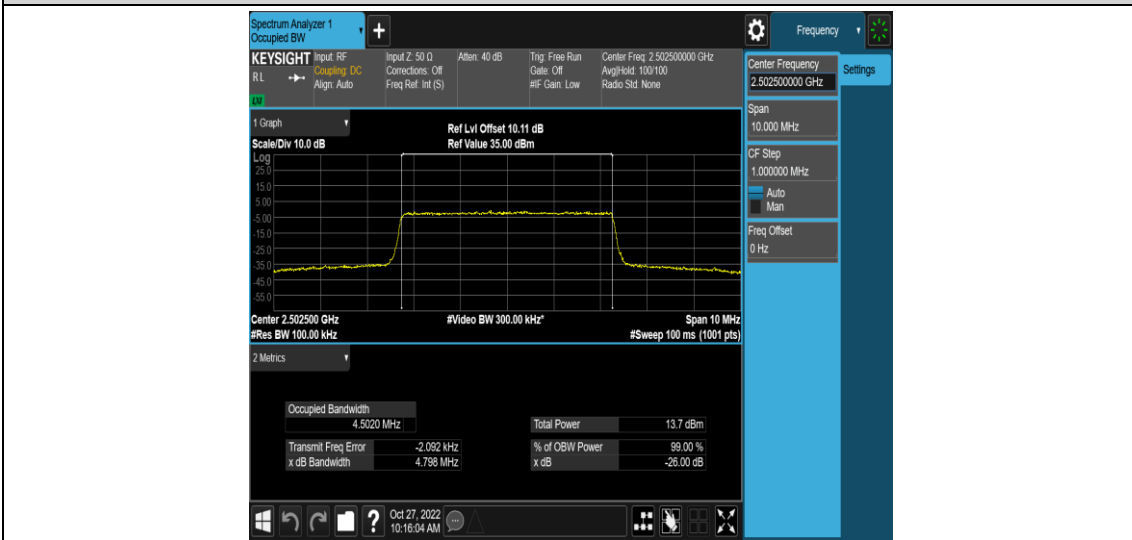

Band7-5MHz-16QAM-20775-25RB#0