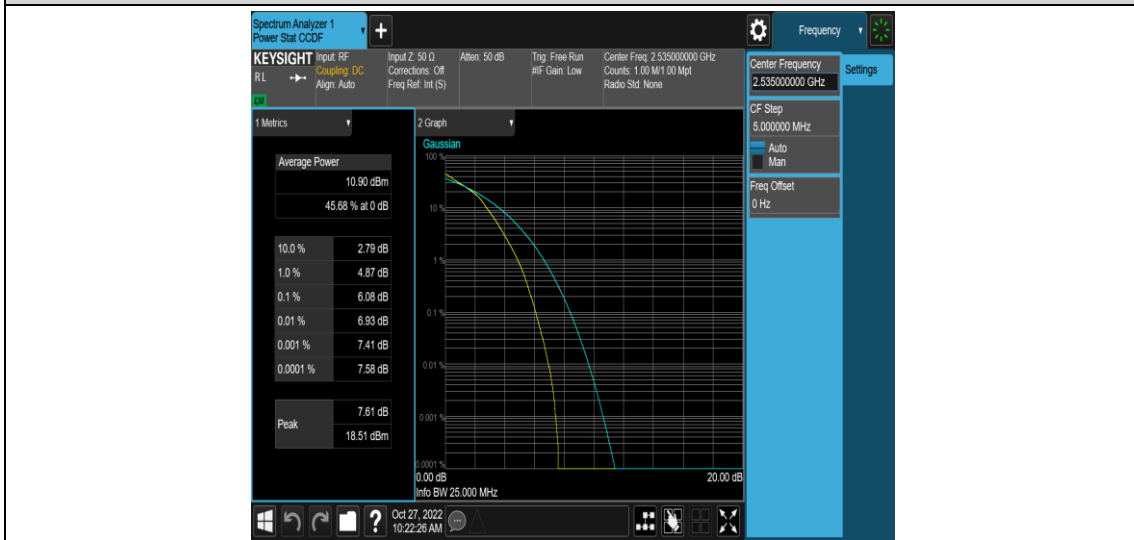

Band7-10MHz-16QAM-20800-1RB#0

Band7-10MHz-16QAM-20800-50RB#0

Band7-10MHz-16QAM-21100-1RB#0

Band7-10MHz-16QAM-21100-50RB#0

Band7-10MHz-16QAM-21400-1RB#0

Band7-10MHz-16QAM-21400-50RB#0

Band7-15MHz-QPSK-20825-1RB#0