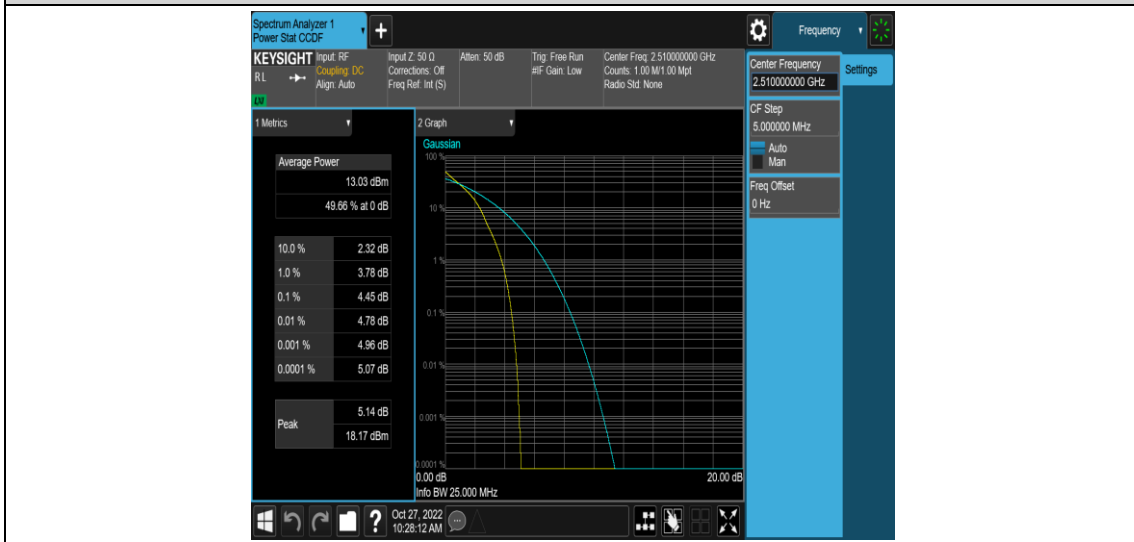

Band7-15MHz-16QAM-21100-1RB#0

Band7-15MHz-16QAM-21100-75RB#0

Band7-15MHz-16QAM-21375-1RB#0

Band7-15MHz-16QAM-21375-75RB#0

Band7-20MHz-QPSK-20850-1RB#0

Band7-20MHz-QPSK-20850-100RB#0

Band7-20MHz-QPSK-21100-1RB#0