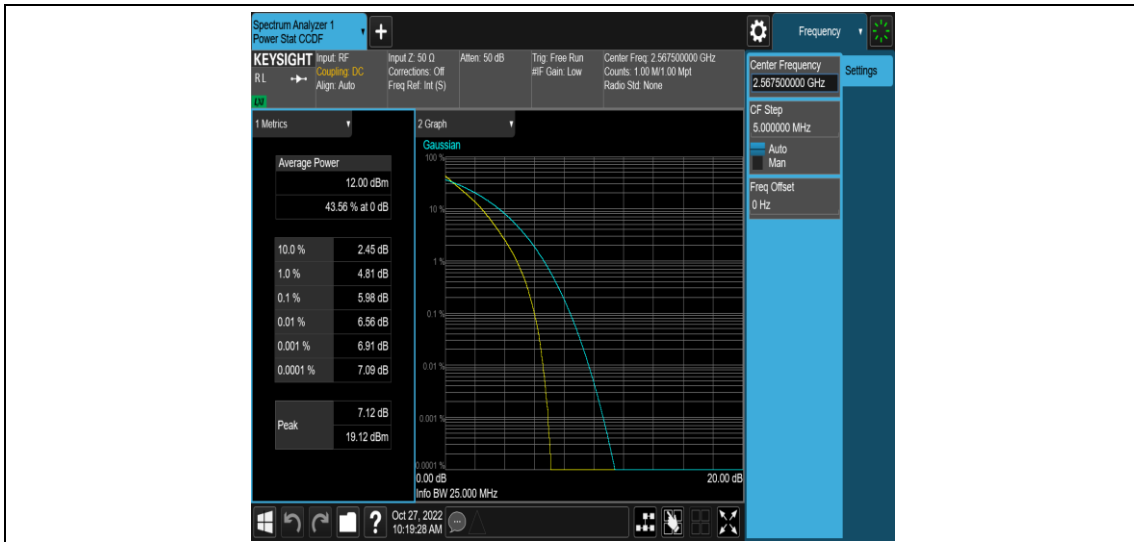

Test Graphs

Band7-5MHz-QPSK-21100-25RB#0

Band7-5MHz-QPSK-21425-1RB#0

Band7-5MHz-QPSK-21425-25RB#0

Band7-5MHz-16QAM-20775-1RB#0

Band7-5MHz-16QAM-20775-25RB#0

Band7-5MHz-16QAM-21100-1RB#0

Band7-5MHz-16QAM-21100-25RB#0