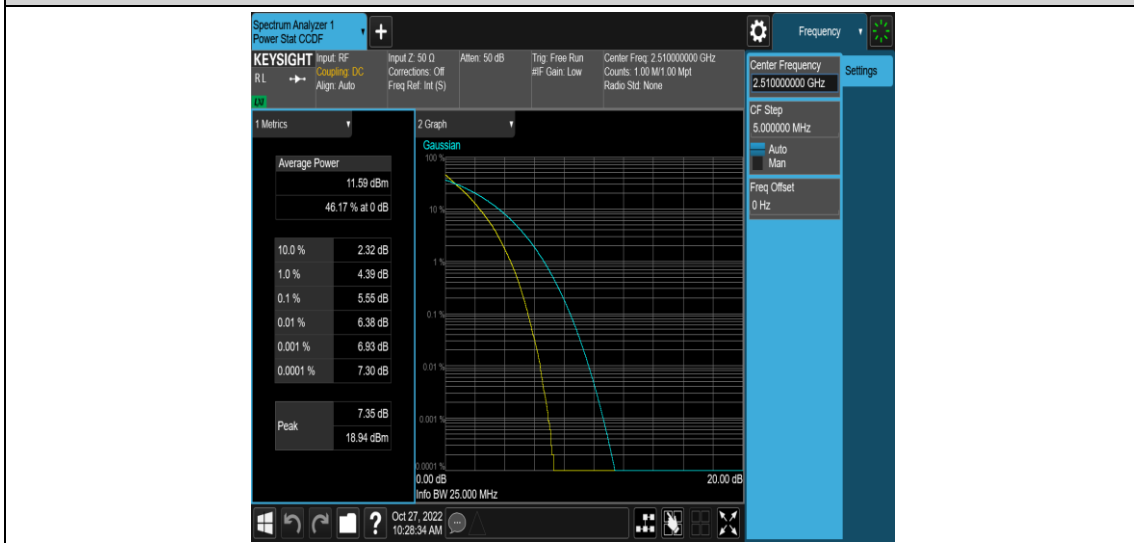

Band7-15MHz-16QAM-21100-1RB#0

Band7-15MHz-16QAM-21100-75RB#0

Band7-15MHz-16QAM-21375-1RB#0

Band7-15MHz-16QAM-21375-75RB#0

Band7-20MHz-QPSK-20850-1RB#0

Band7-20MHz-QPSK-20850-100RB#0

Band7-20MHz-QPSK-21100-1RB#0