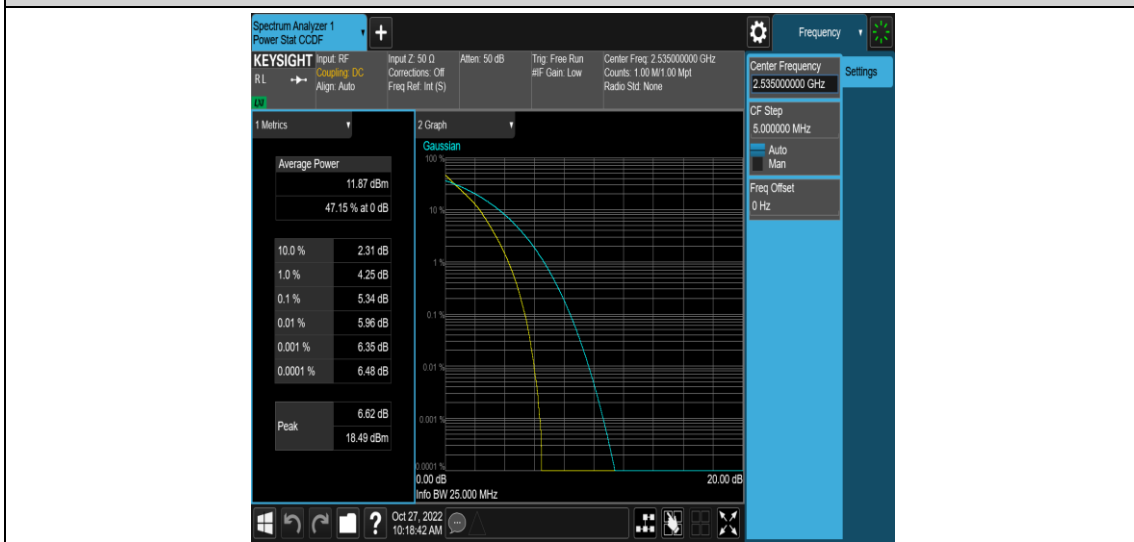

Band7-5MHz-QPSK-21100-25RB#0