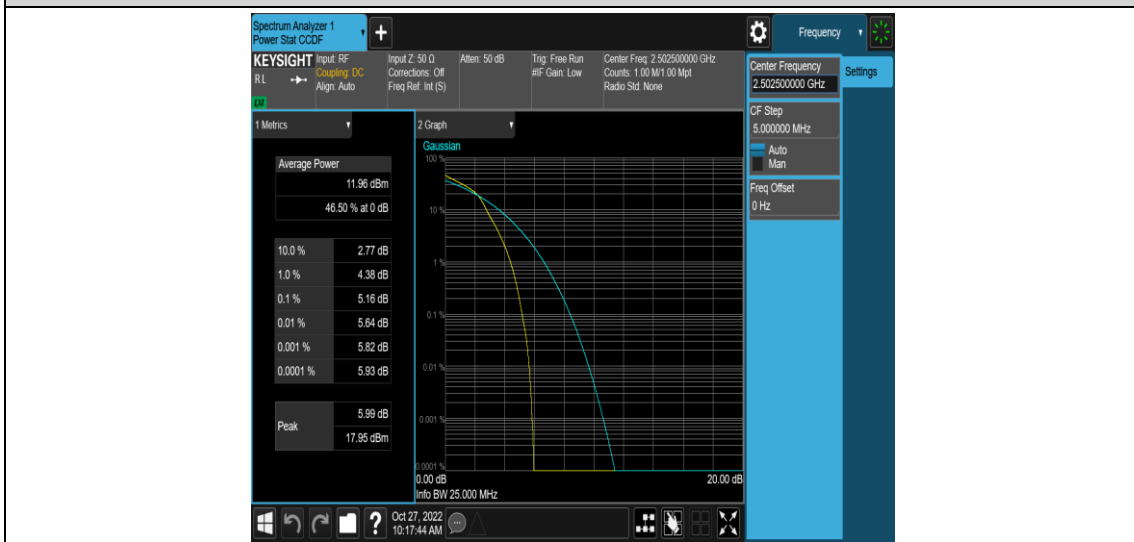

Test Graphs

Band7-5MHz-QPSK-21100-25RB#0

Band7-5MHz-QPSK-21425-1RB#0

Band7-5MHz-QPSK-21425-25RB#0

Band7-5MHz-16QAM-20775-1RB#0

Band7-5MHz-16QAM-20775-25RB#0

Band7-5MHz-16QAM-21100-1RB#0

Band7-5MHz-16QAM-21100-25RB#0