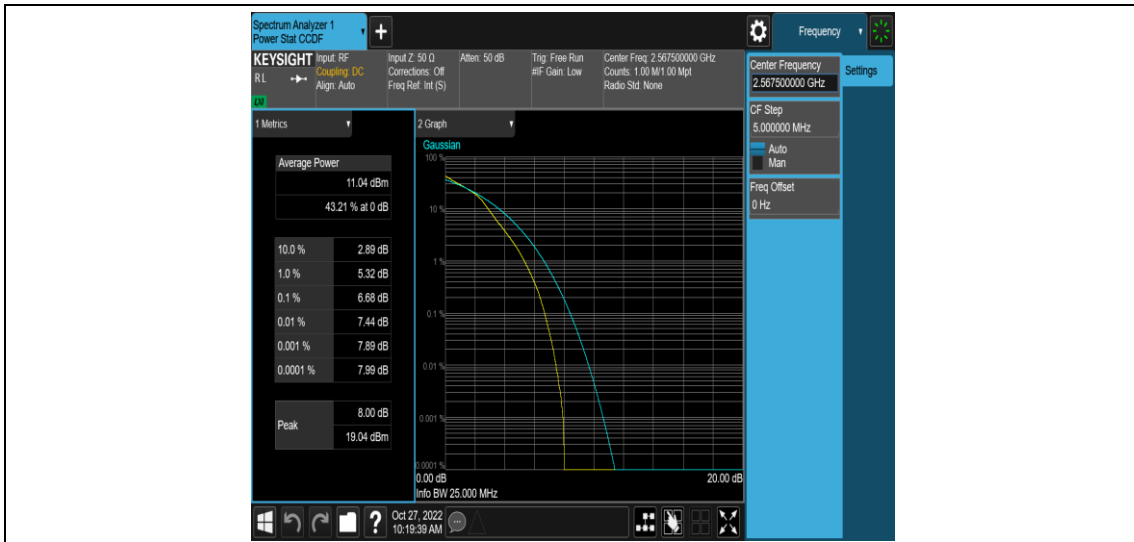

Band7-5MHz-16QAM-21425-25RB#0