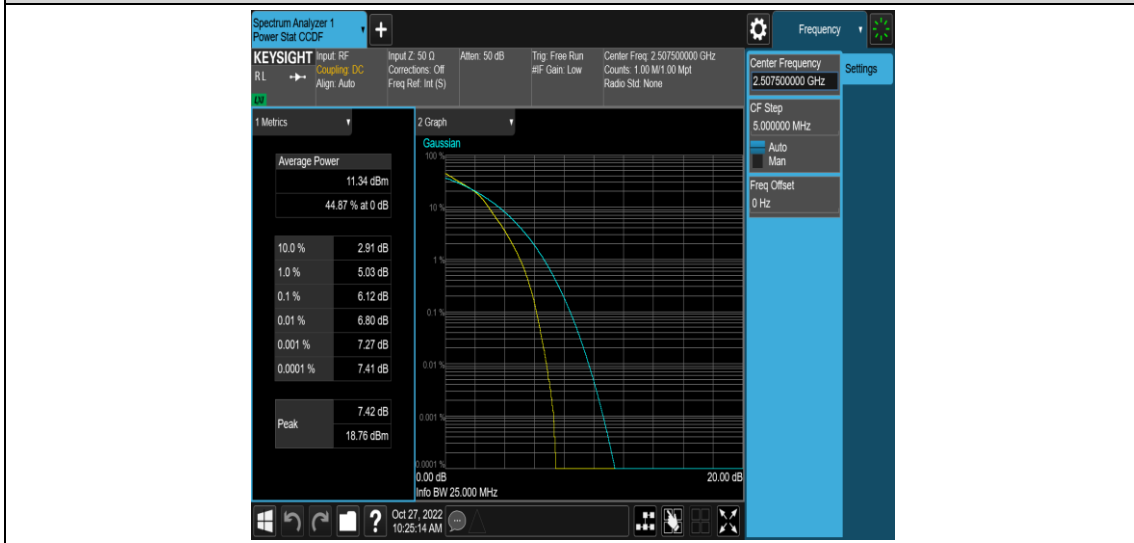

Band7-15MHz-QPSK-20825-75RB#0

Band7-15MHz-QPSK-21100-1RB#0

Band7-15MHz-QPSK-21100-75RB#0

Band7-15MHz-QPSK-21375-1RB#0

Band7-15MHz-QPSK-21375-75RB#0

Band7-15MHz-16QAM-20825-1RB#0

Band7-15MHz-16QAM-20825-75RB#0