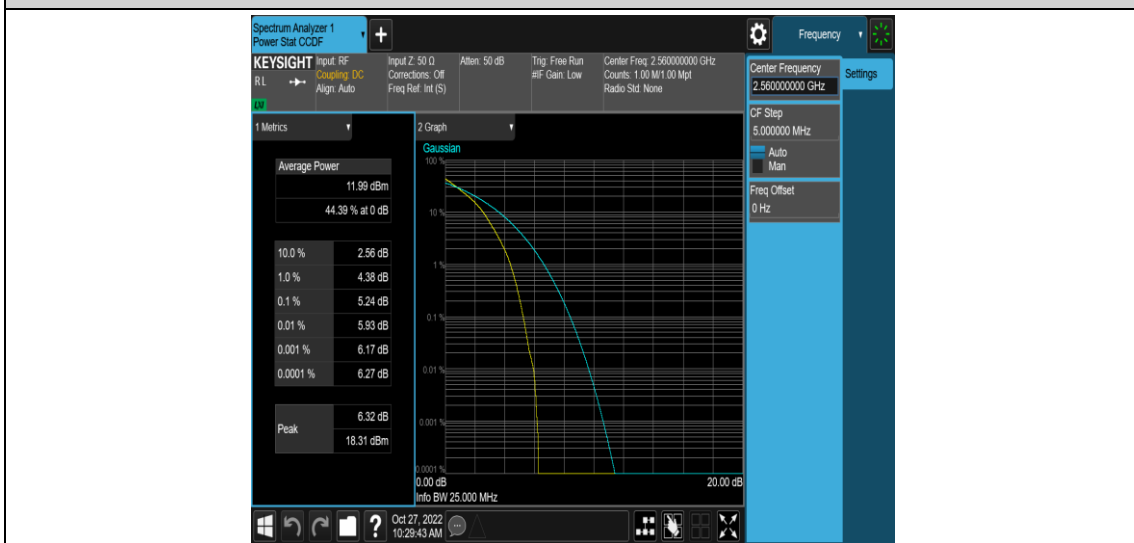

Band7-20MHz-QPSK-21350-1RB#0