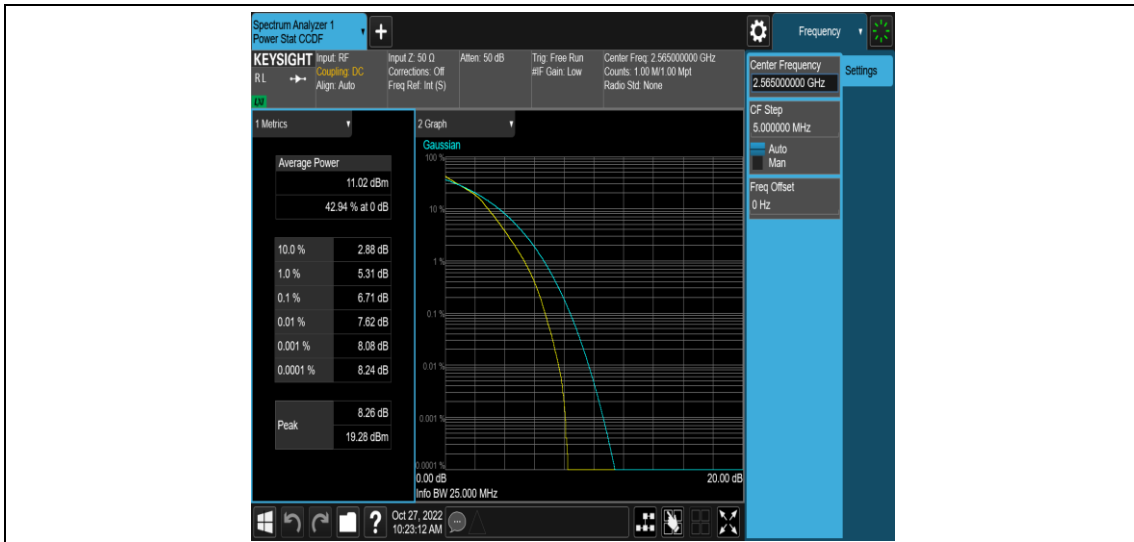

Band7-10MHz-16QAM-20800-1RB#0

Band7-10MHz-16QAM-20800-50RB#0

Band7-10MHz-16QAM-21100-1RB#0

Band7-10MHz-16QAM-21100-50RB#0

Band7-10MHz-16QAM-21400-1RB#0

Band7-10MHz-16QAM-21400-50RB#0

Band7-15MHz-QPSK-20825-1RB#0