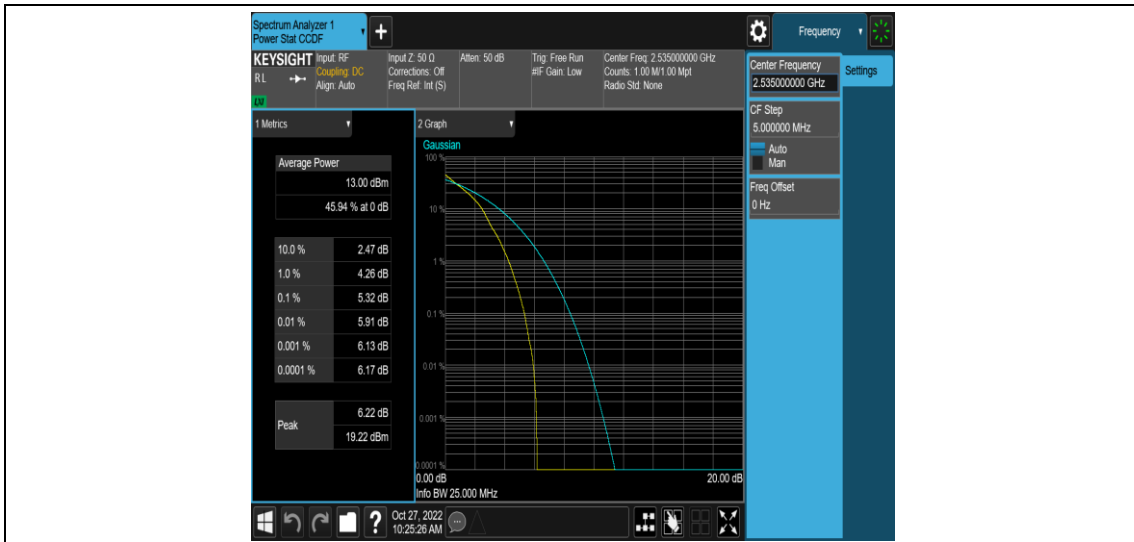

Band7-15MHz-QPSK-21100-1RB#0