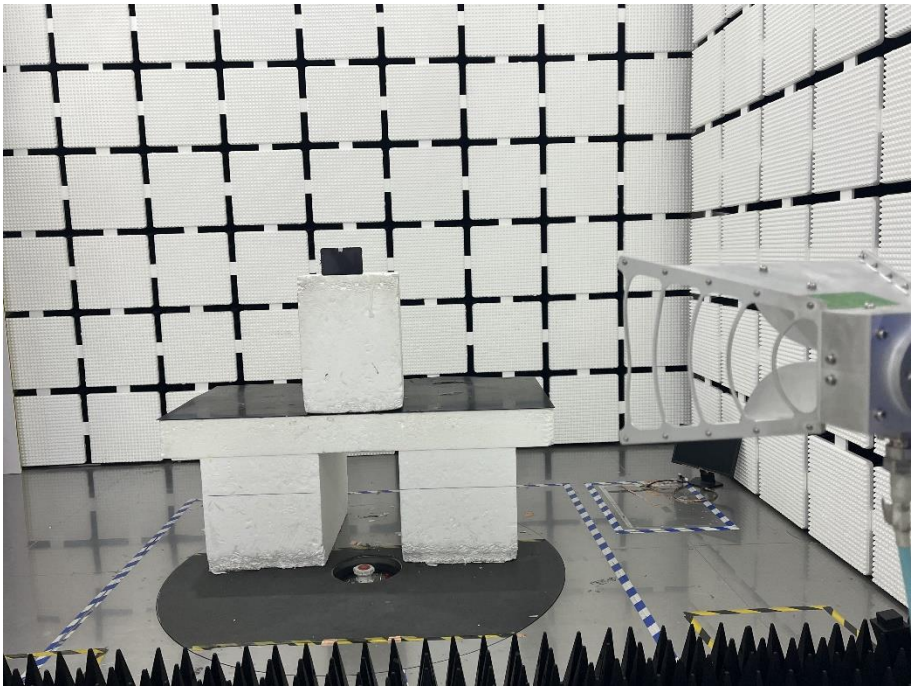

EXHIBIT 4 - TEST SETUP PHOTOGRAPHS

Conducted Emission Test Setup

Radiation Emission Test Setup (Below 30MHz)

**Radiation Emission
Test Setup (30MHz to1GHz)**

**Radiation Emission
Test Setup (1GHz to18GHz)**

* Means' only test and setup for PART 15C .

**** END OF REPORT ****