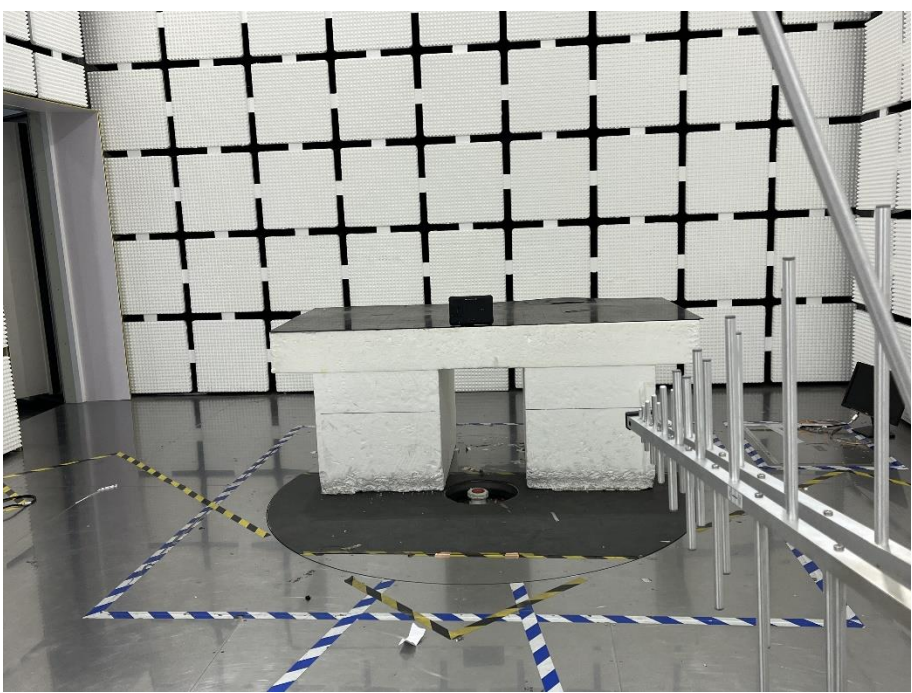

EXHIBIT 4 - TEST SETUP PHOTOGRAPHS

Conducted Emission Test Setup

Radiation Emission Test Setup (Below 30MHz)

**Radiation Emission
Test Setup (30MHz to1GHz)**

**Radiation Emission
Test Setup (1GHz to18GHz)**

* Means' only test and setup for PART 15C .

**** END OF REPORT ****