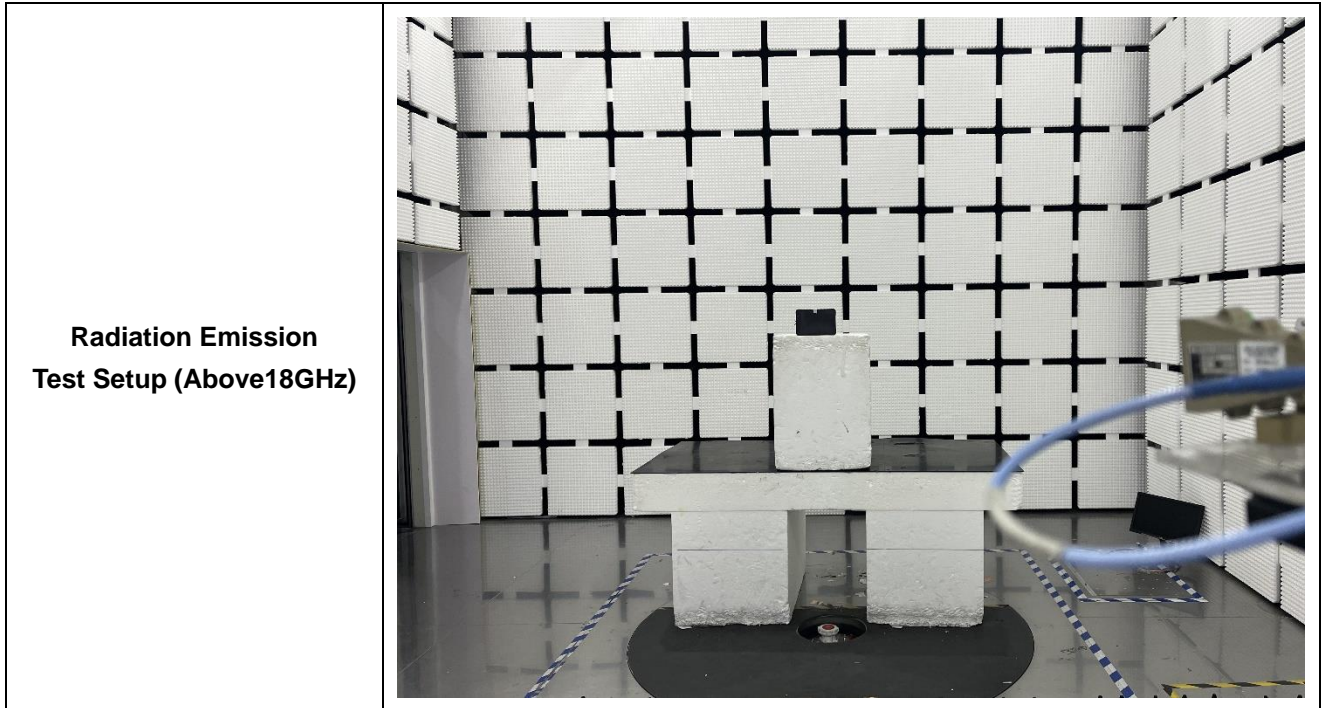

EXHIBIT 4 - TEST SETUP PHOTOGRAPHS

Conducted Emission Test Setup

Radiation Emission Test Setup (Below 30MHz)

**Radiation Emission
Test Setup (30MHz to1GHz)**

**Radiation Emission
Test Setup (1GHz to18GHz)**

* Means' only test and setup for PART 15C .

**** END OF REPORT ****