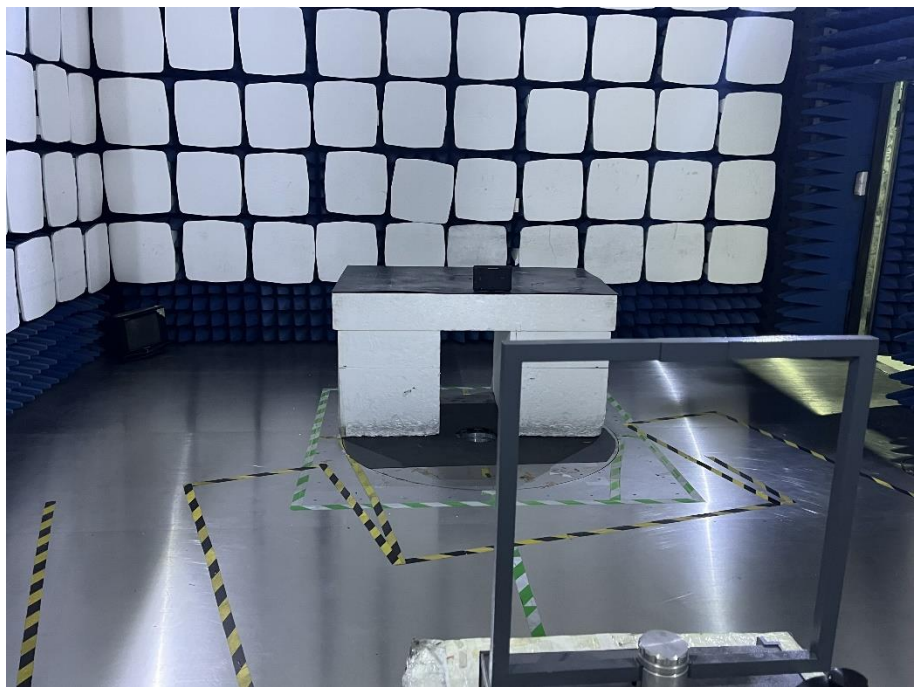

EXHIBIT 4 - TEST SETUP PHOTOGRAPHS

Conducted Emission Test Setup

Radiation Emission Test Setup (Below 30MHz)

**Radiation Emission
Test Setup (30MHz to1GHz)**

**Radiation Emission
Test Setup (1GHz to18GHz)**

* Means' only test and setup for PART 15C .

**** END OF REPORT ****