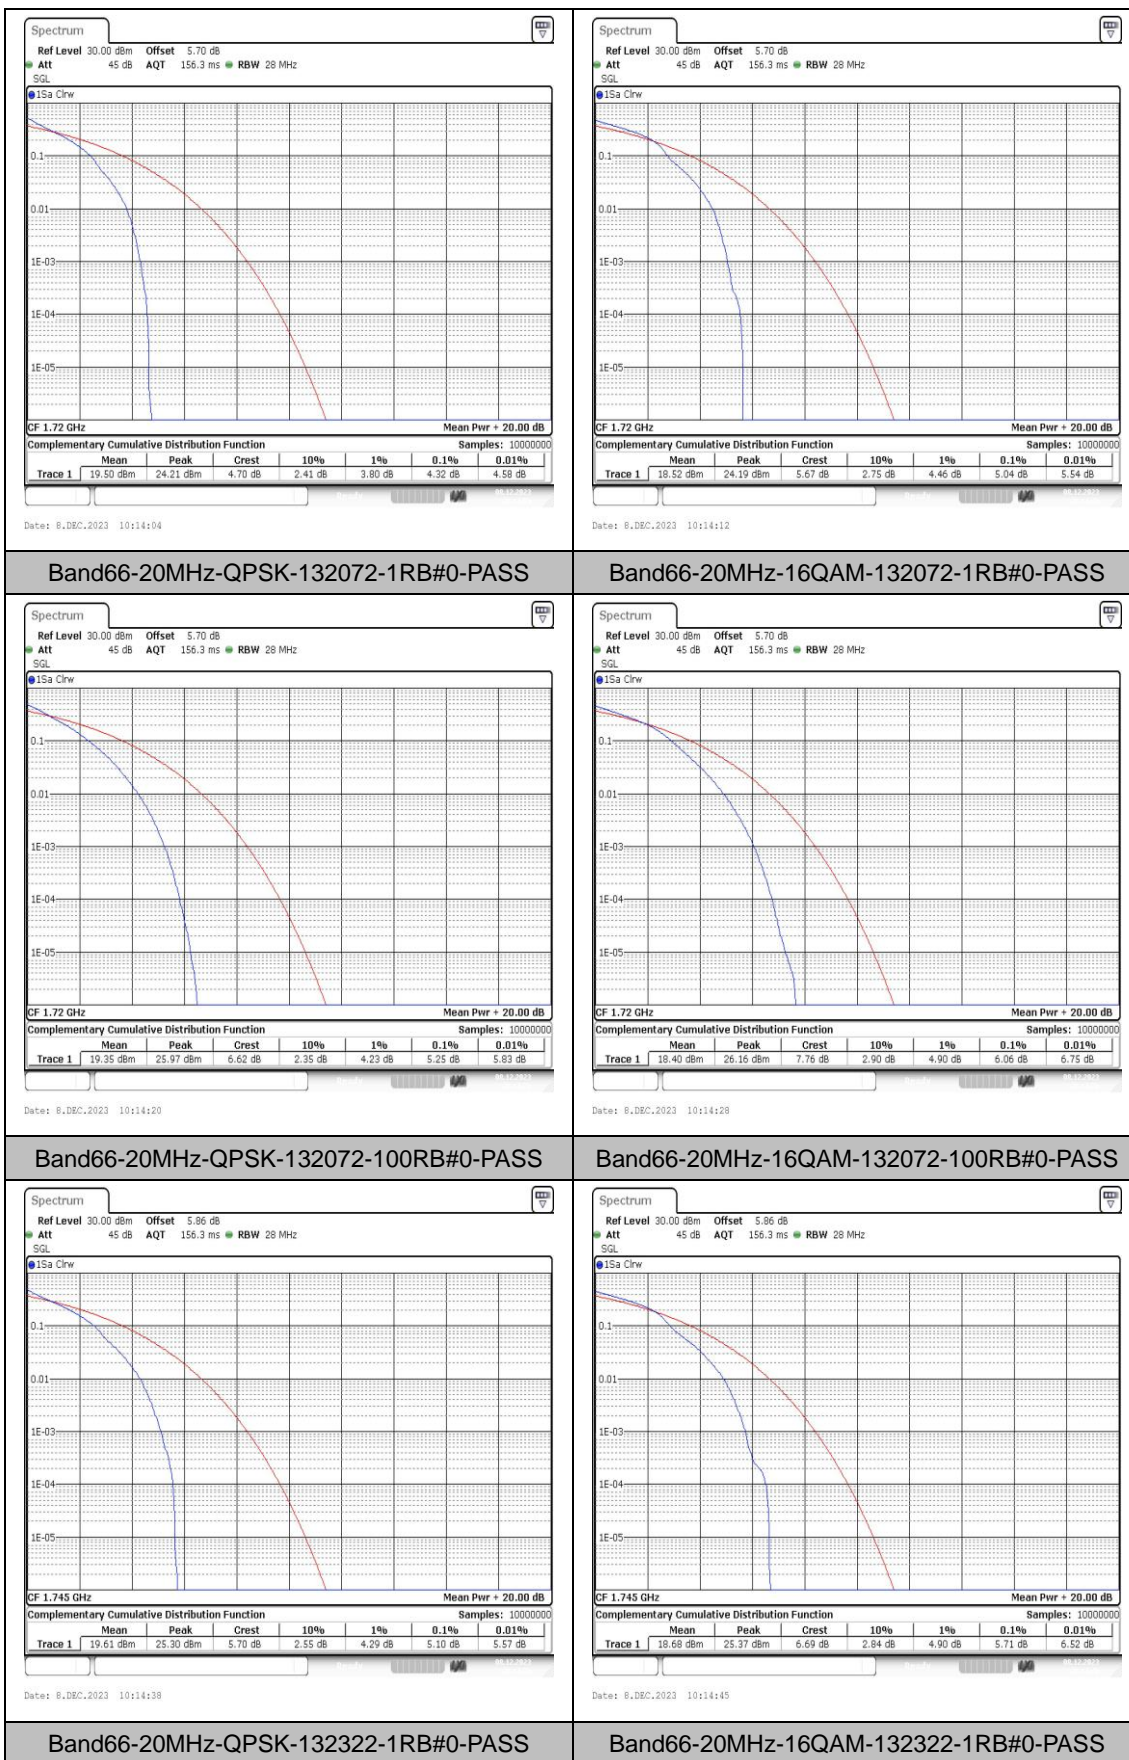

Test Graphs

Band66-1.4MHz-QPSK-131979-1RB#0-PASS **Band66-1.4MHz-16QAM-131979-1RB#0-PASS**

Band66-1.4MHz-QPSK-131979-6RB#0-PASS **Band66-1.4MHz-16QAM-131979-6RB#0-PASS**

Band66-1.4MHz-QPSK-132322-1RB#0-PASS **Band66-1.4MHz-16QAM-132322-1RB#0-PASS**