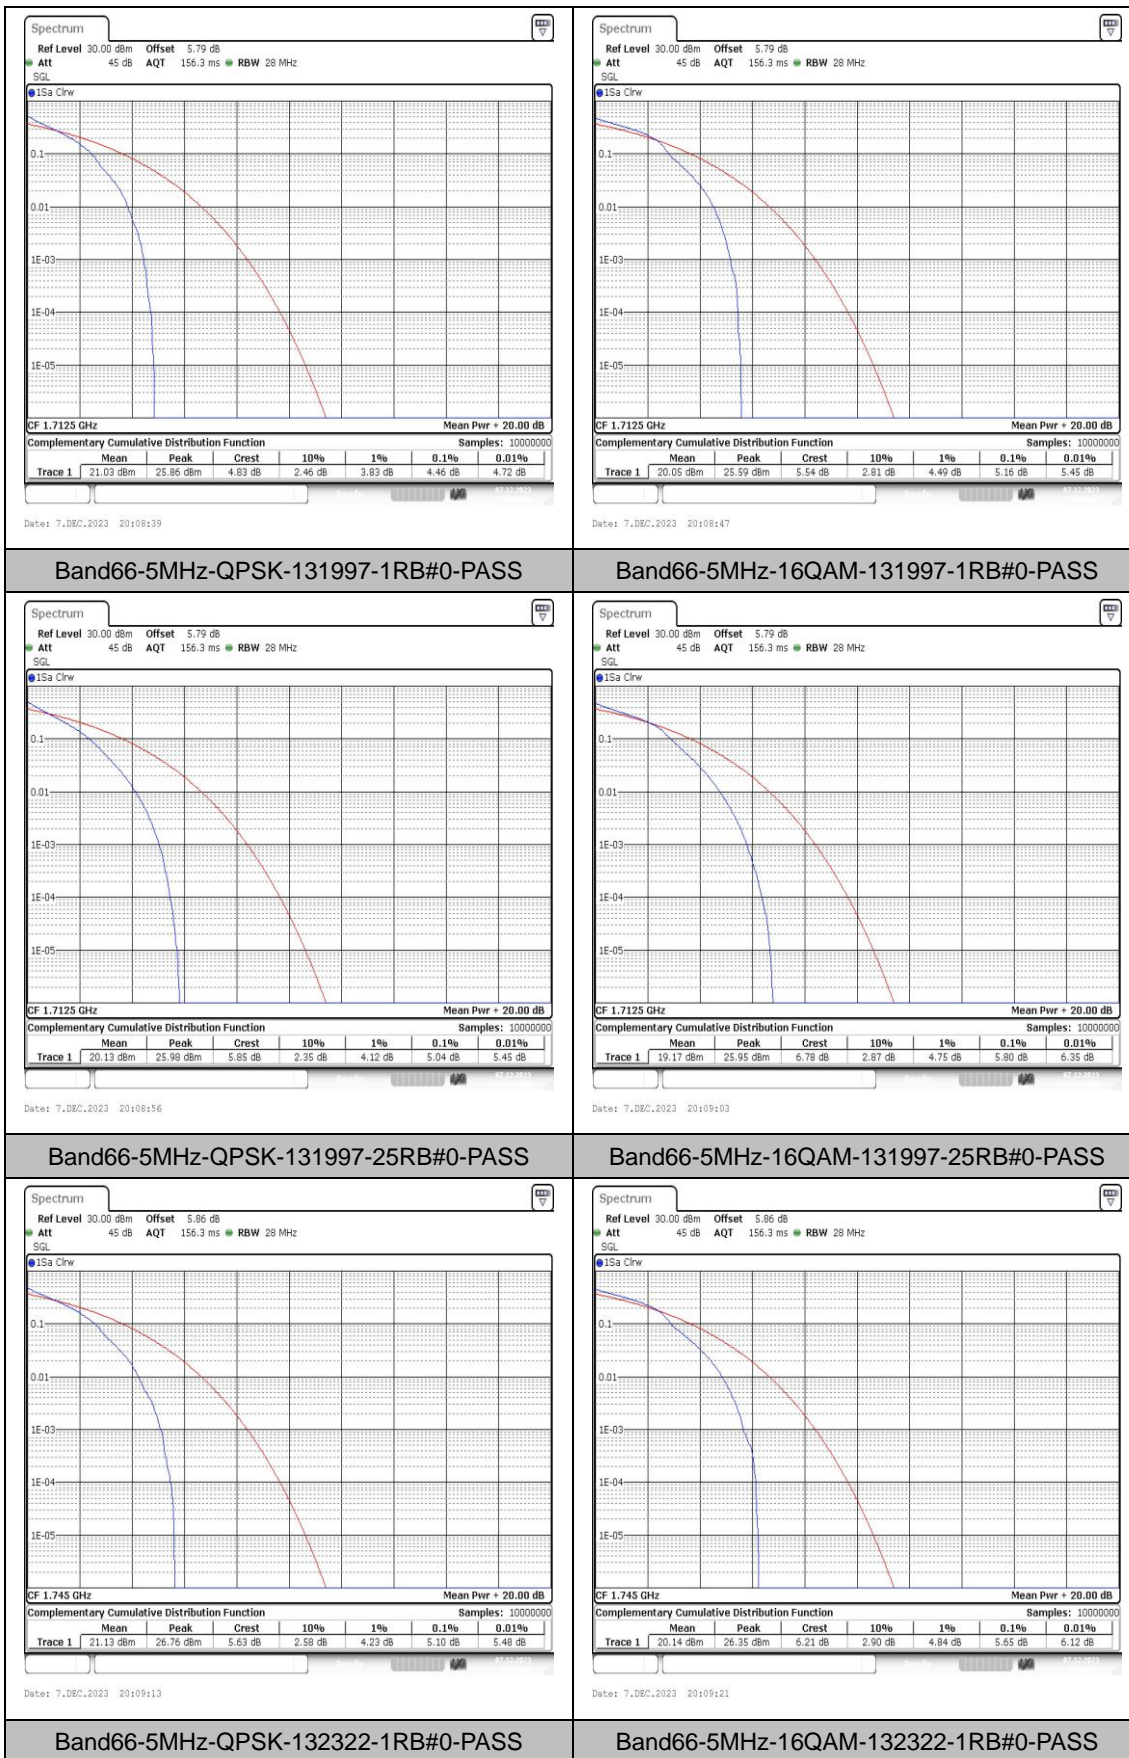

Test Graphs

Band66-1.4MHz-QPSK-131979-1RB#0-PASS **Band66-1.4MHz-16QAM-131979-1RB#0-PASS**

Band66-1.4MHz-QPSK-131979-6RB#0-PASS **Band66-1.4MHz-16QAM-131979-6RB#0-PASS**

Band66-1.4MHz-QPSK-132322-1RB#0-PASS **Band66-1.4MHz-16QAM-132322-1RB#0-PASS**