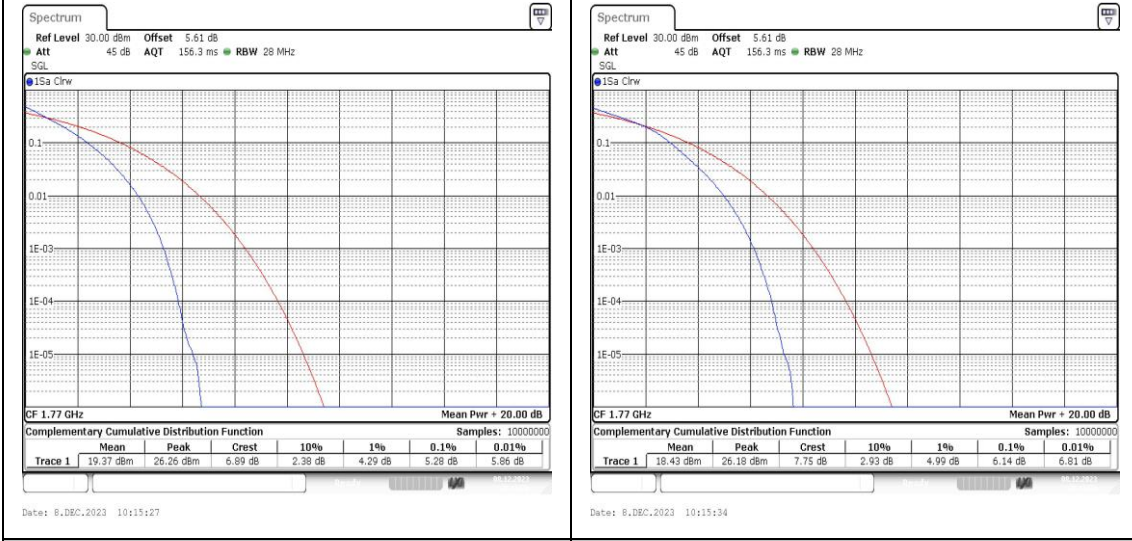

Band66-20MHz-QPSK-132572-100RB#0-PASS   **Band66-20MHz-16QAM-132572-100RB#0-PASS**