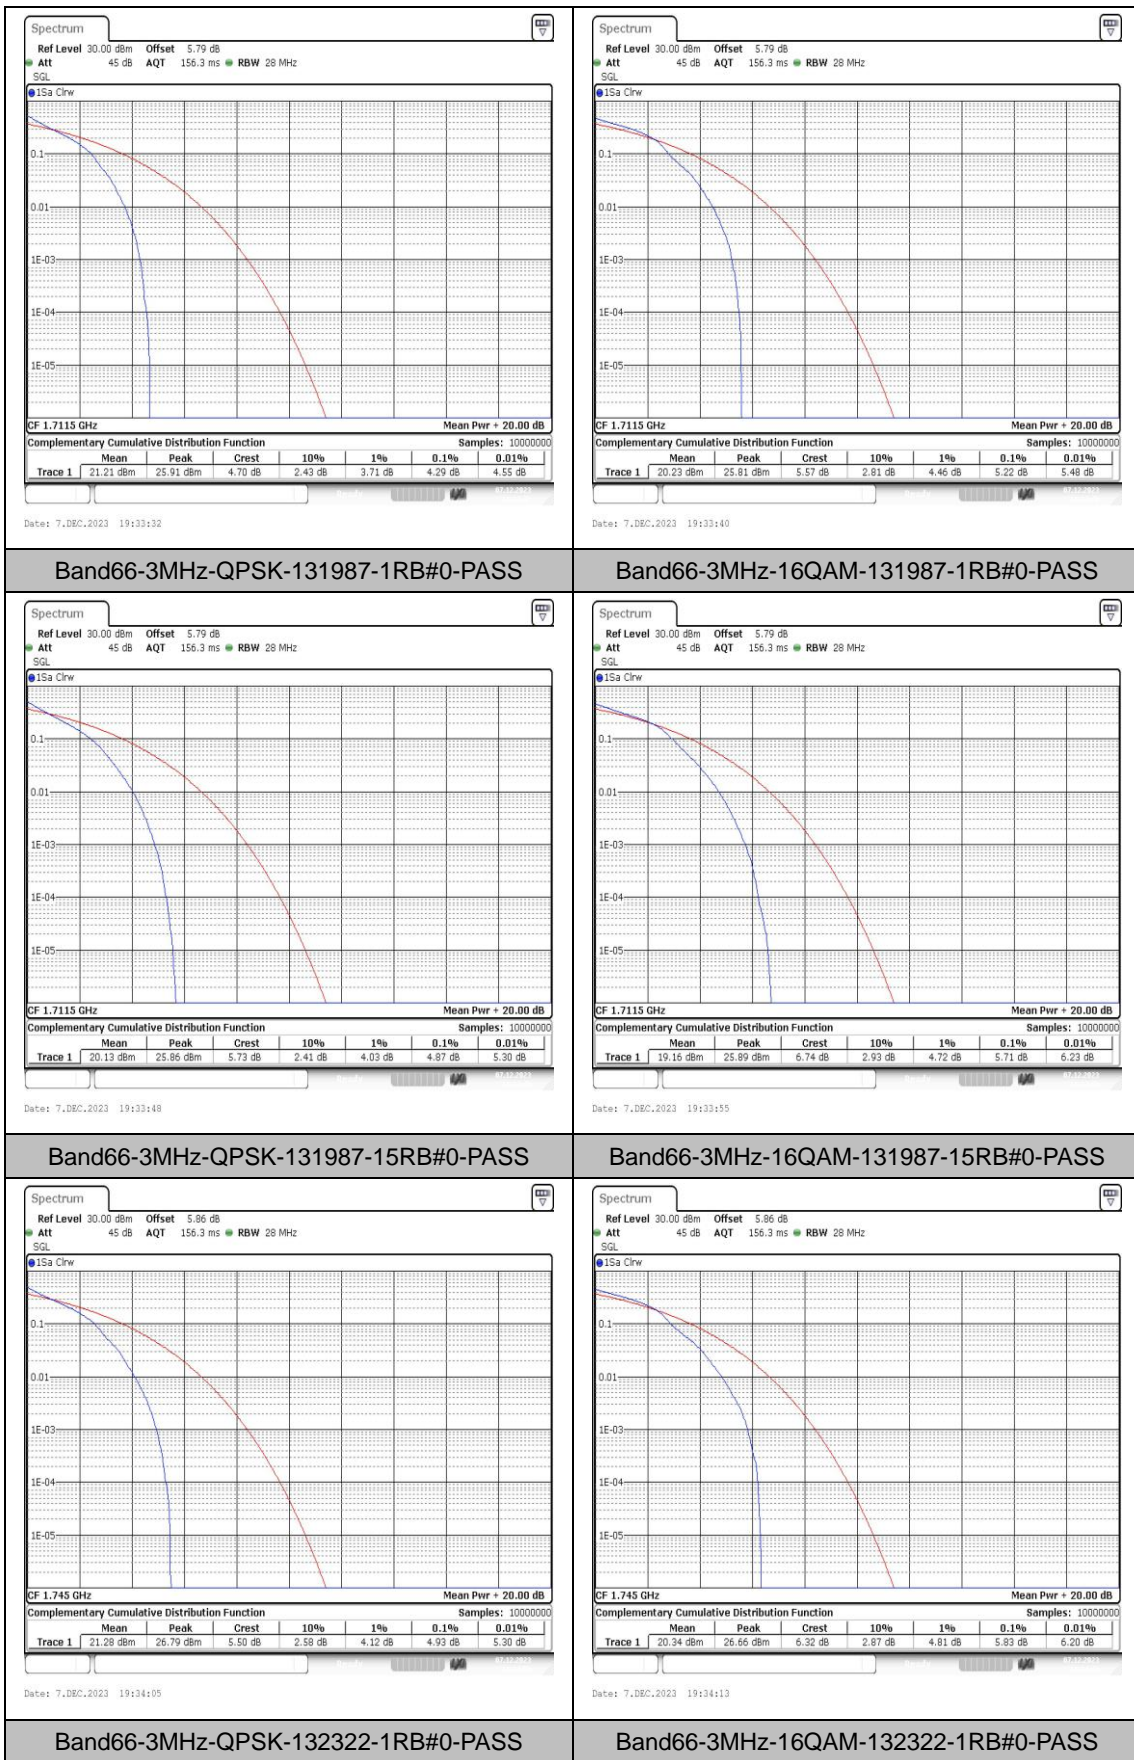

Test Graphs

Band66-1.4MHz-QPSK-131979-1RB#0-PASS **Band66-1.4MHz-16QAM-131979-1RB#0-PASS**

Band66-1.4MHz-QPSK-131979-6RB#0-PASS **Band66-1.4MHz-16QAM-131979-6RB#0-PASS**

Band66-1.4MHz-QPSK-132322-1RB#0-PASS **Band66-1.4MHz-16QAM-132322-1RB#0-PASS**