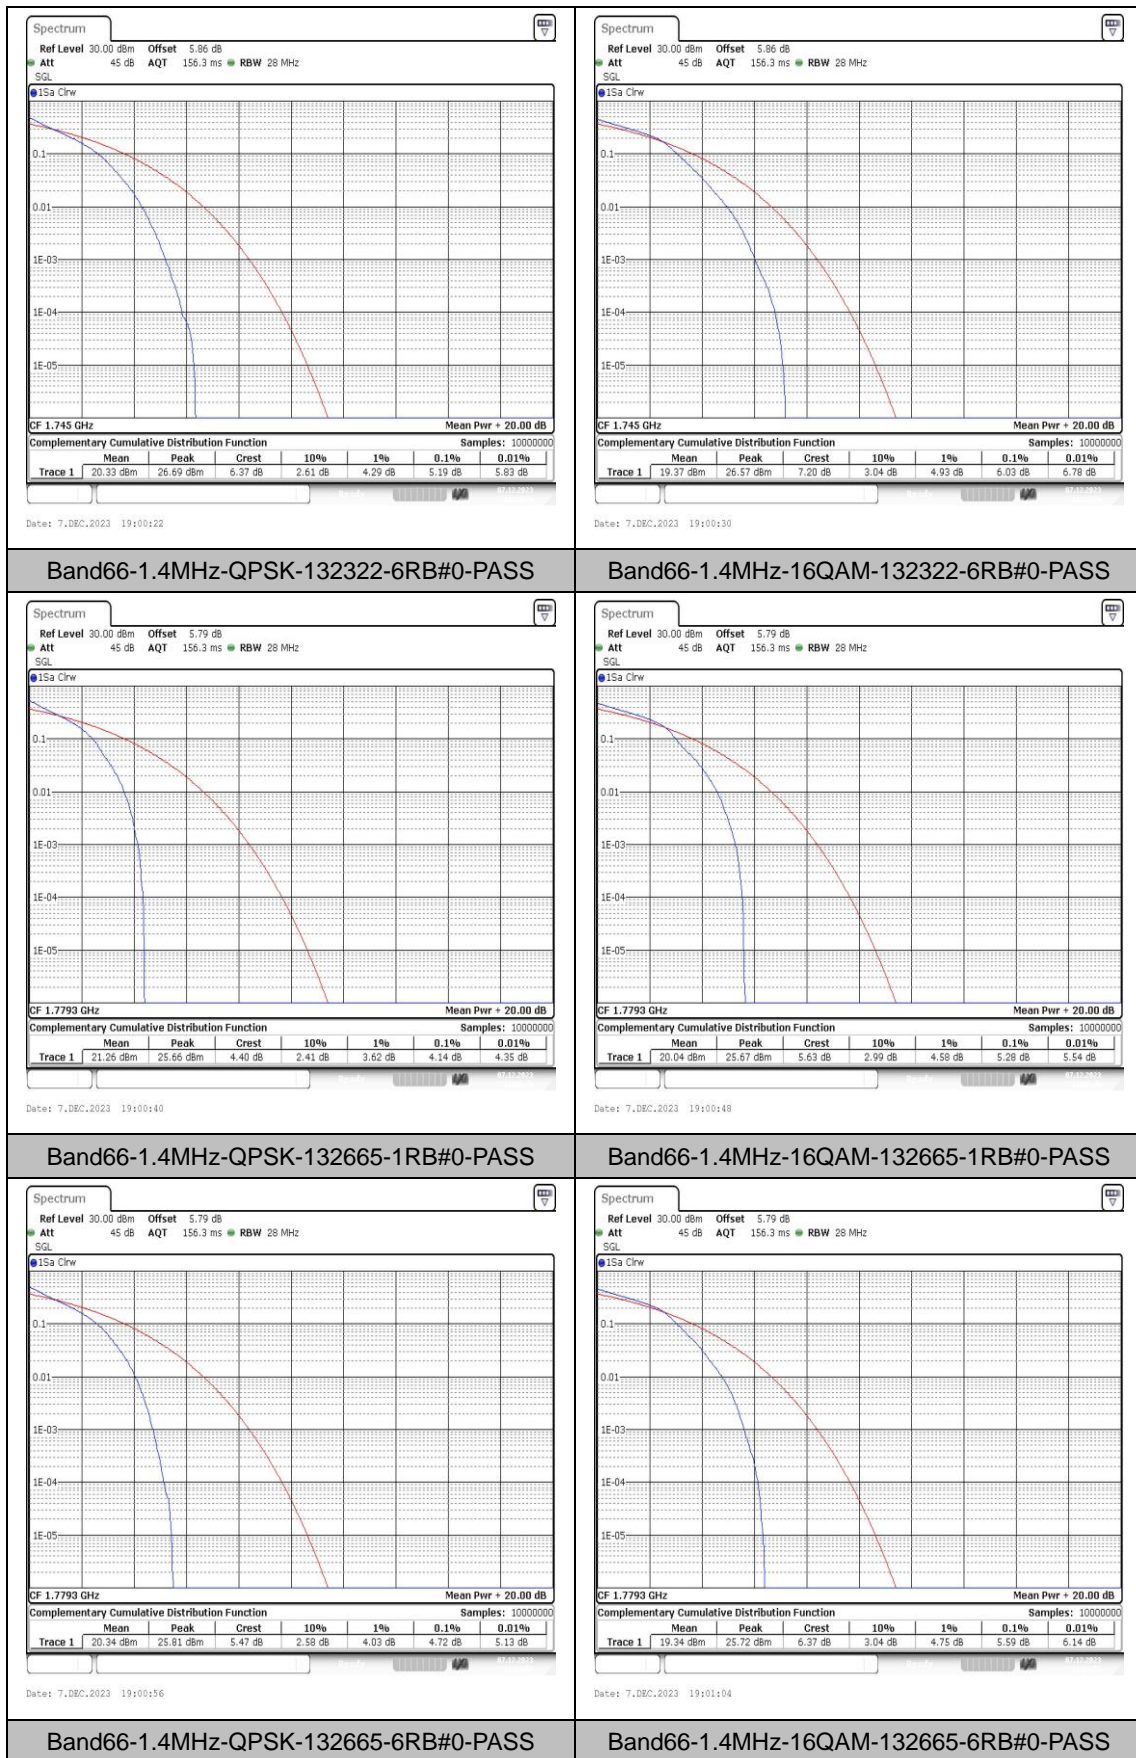

Test Graphs

Band66-1.4MHz-QPSK-131979-1RB#0-PASS **Band66-1.4MHz-16QAM-131979-1RB#0-PASS**

Band66-1.4MHz-QPSK-131979-6RB#0-PASS **Band66-1.4MHz-16QAM-131979-6RB#0-PASS**

Band66-1.4MHz-QPSK-132322-1RB#0-PASS **Band66-1.4MHz-16QAM-132322-1RB#0-PASS**