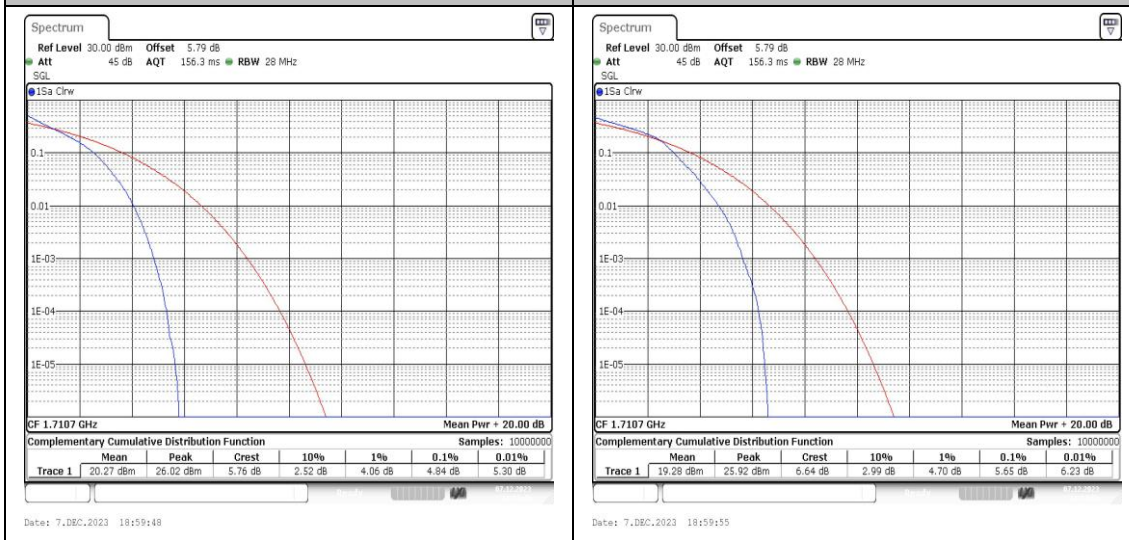

Band66-1.4MHz-QPSK-131979-6RB#0-PASS   **Band66-1.4MHz-16QAM-131979-6RB#0-PASS**