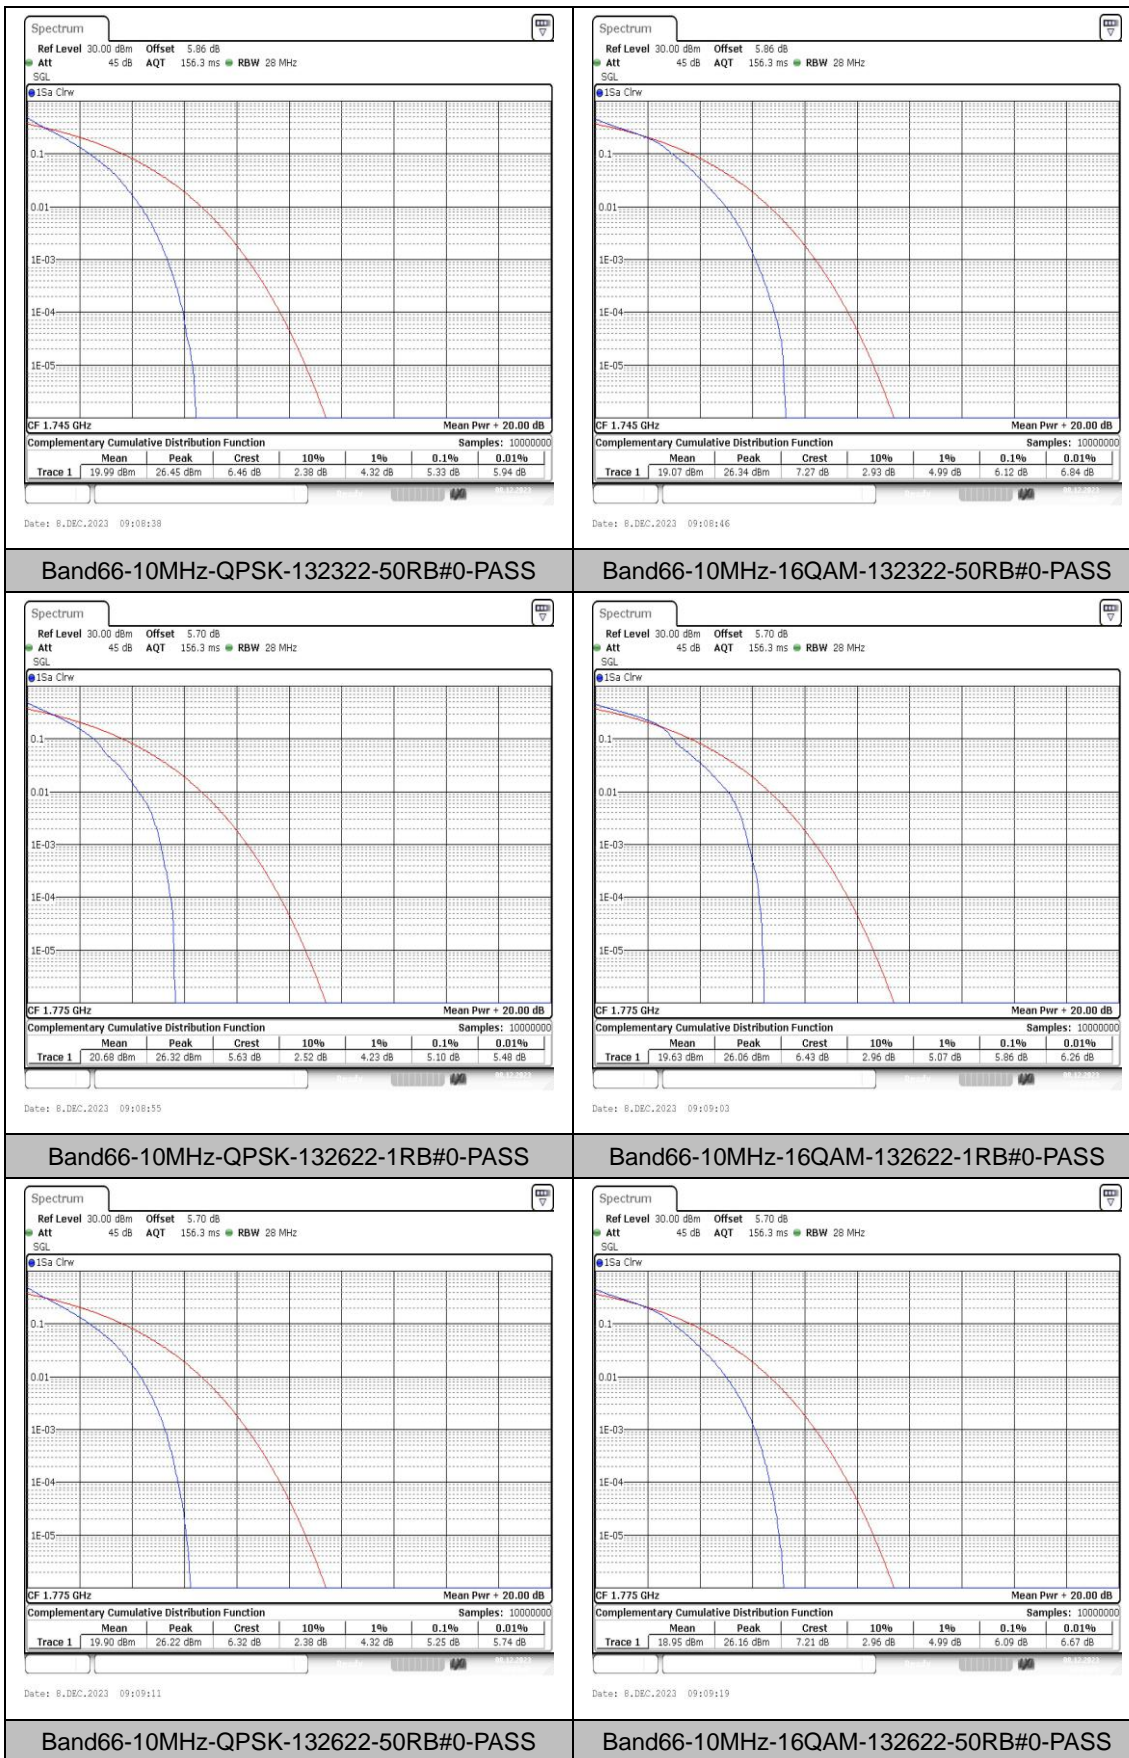

Test Graphs

Band66-1.4MHz-QPSK-131979-1RB#0-PASS **Band66-1.4MHz-16QAM-131979-1RB#0-PASS**

Band66-1.4MHz-QPSK-131979-6RB#0-PASS **Band66-1.4MHz-16QAM-131979-6RB#0-PASS**

Band66-1.4MHz-QPSK-132322-1RB#0-PASS **Band66-1.4MHz-16QAM-132322-1RB#0-PASS**