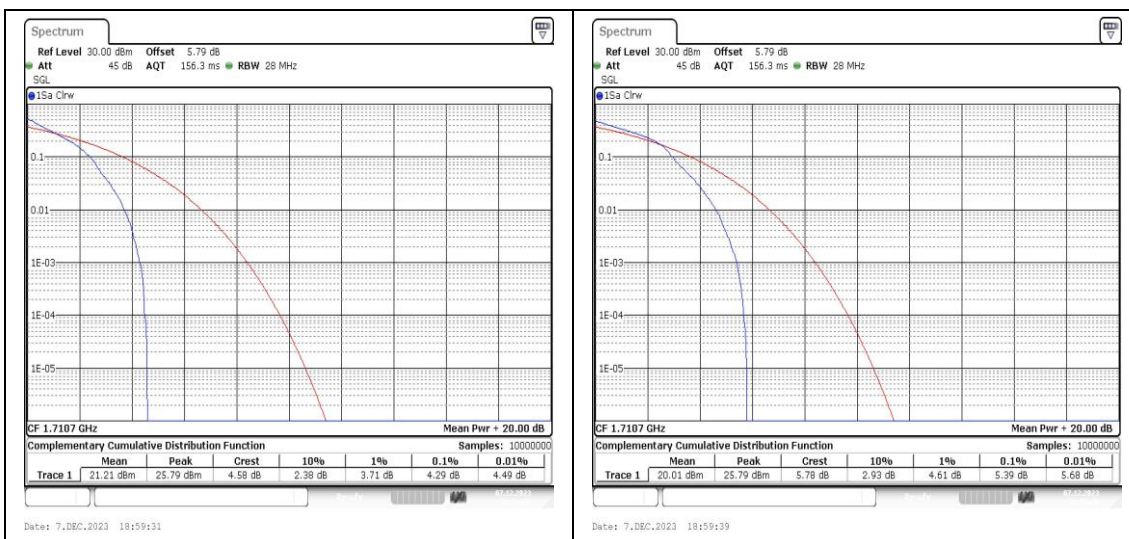

Test Graphs

Band66-1.4MHz-QPSK-131979-1RB#0-PASS   **Band66-1.4MHz-16QAM-131979-1RB#0-PASS**