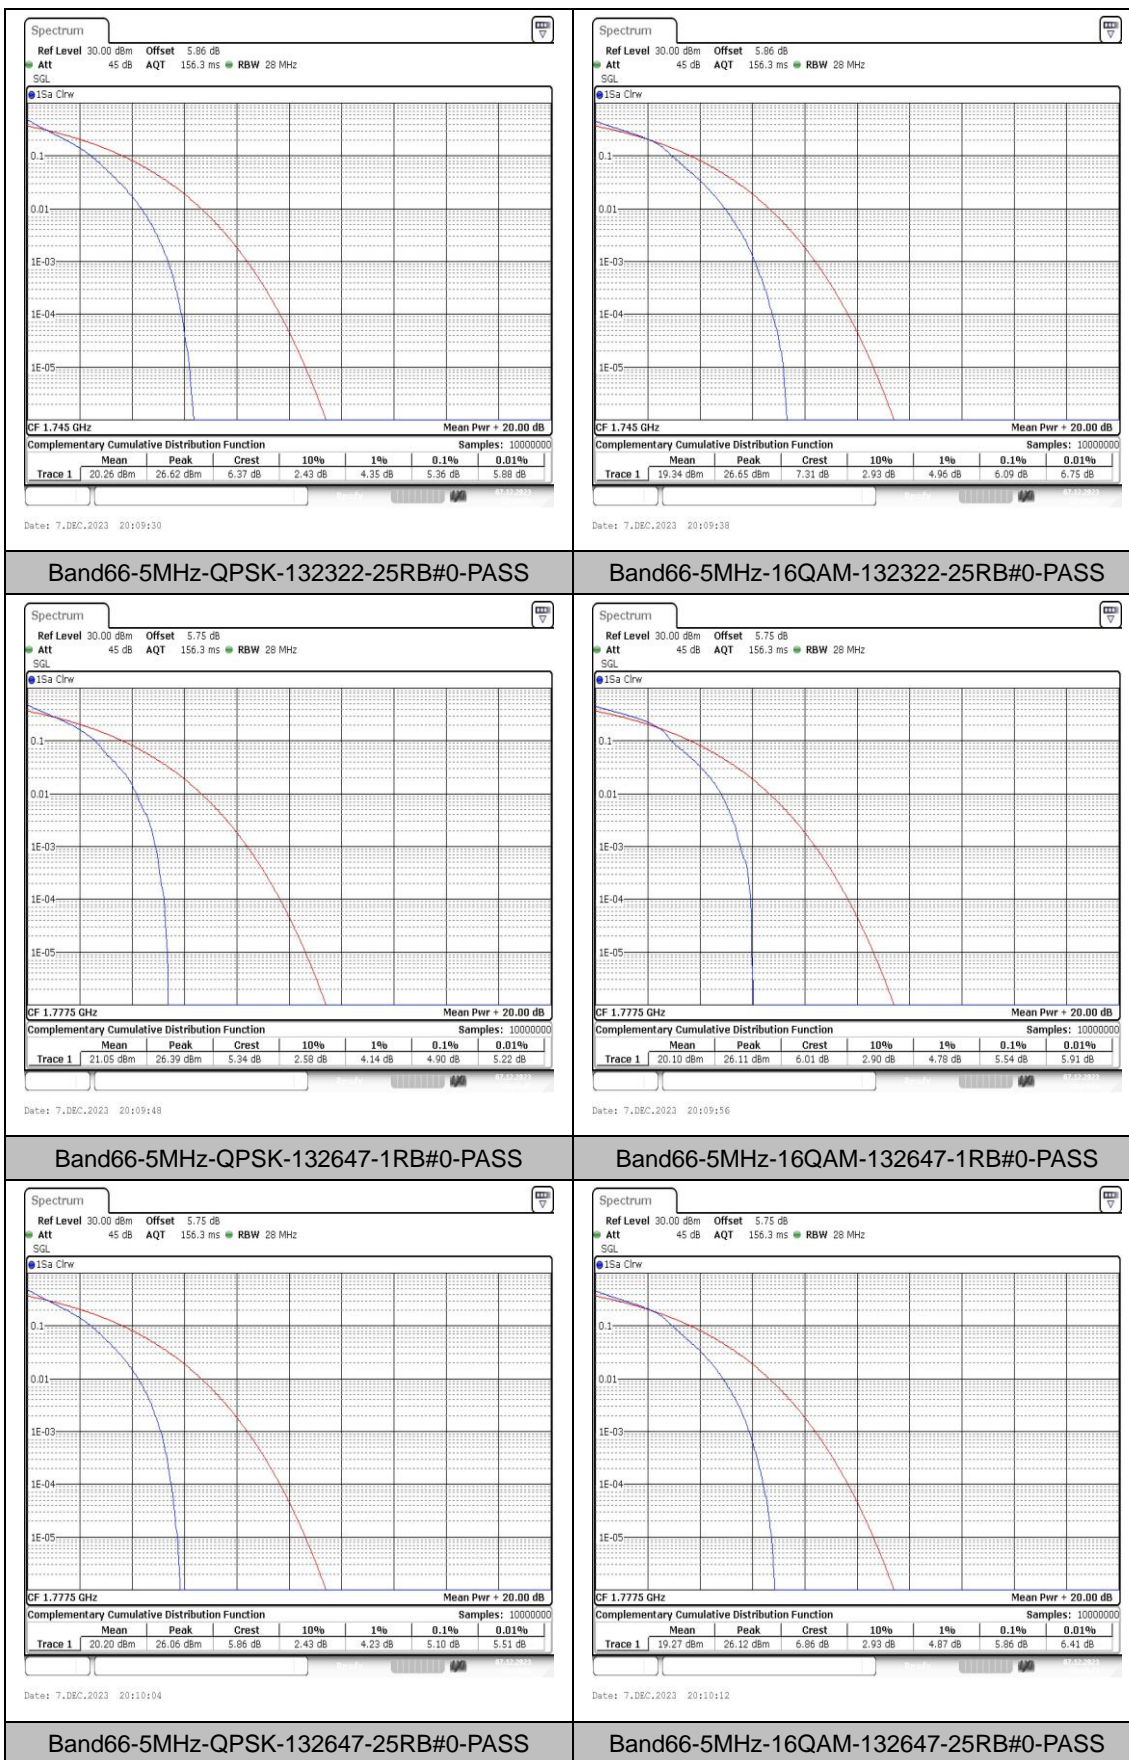

Test Graphs

Band66-1.4MHz-QPSK-131979-1RB#0-PASS **Band66-1.4MHz-16QAM-131979-1RB#0-PASS**

Band66-1.4MHz-QPSK-131979-6RB#0-PASS **Band66-1.4MHz-16QAM-131979-6RB#0-PASS**

Band66-1.4MHz-QPSK-132322-1RB#0-PASS **Band66-1.4MHz-16QAM-132322-1RB#0-PASS**