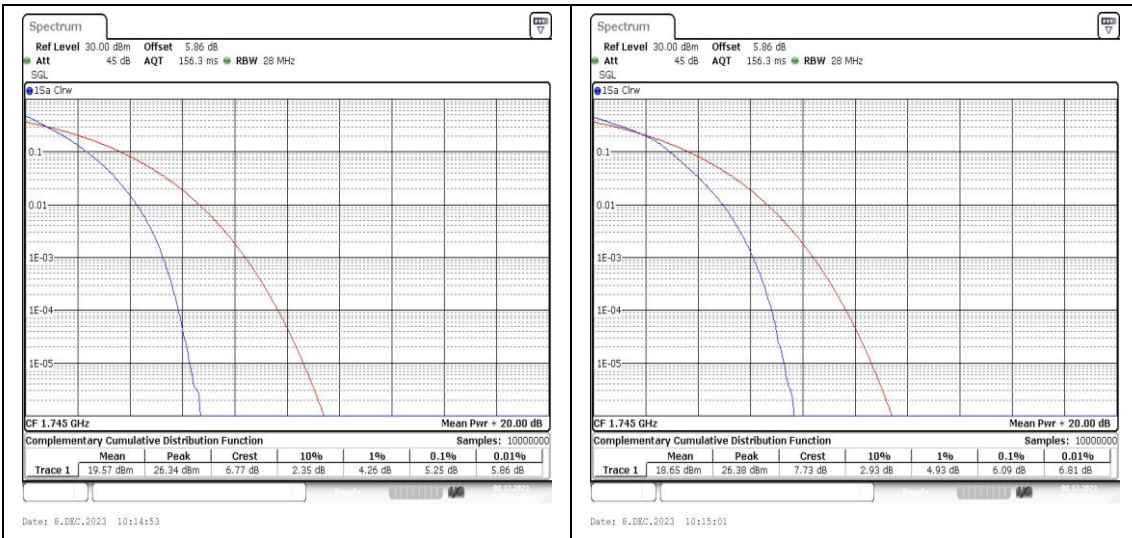

Test Graphs

Band66-1.4MHz-QPSK-131979-1RB#0-PASS **Band66-1.4MHz-16QAM-131979-1RB#0-PASS**

Band66-1.4MHz-QPSK-131979-6RB#0-PASS **Band66-1.4MHz-16QAM-131979-6RB#0-PASS**

Band66-1.4MHz-QPSK-132322-1RB#0-PASS **Band66-1.4MHz-16QAM-132322-1RB#0-PASS**