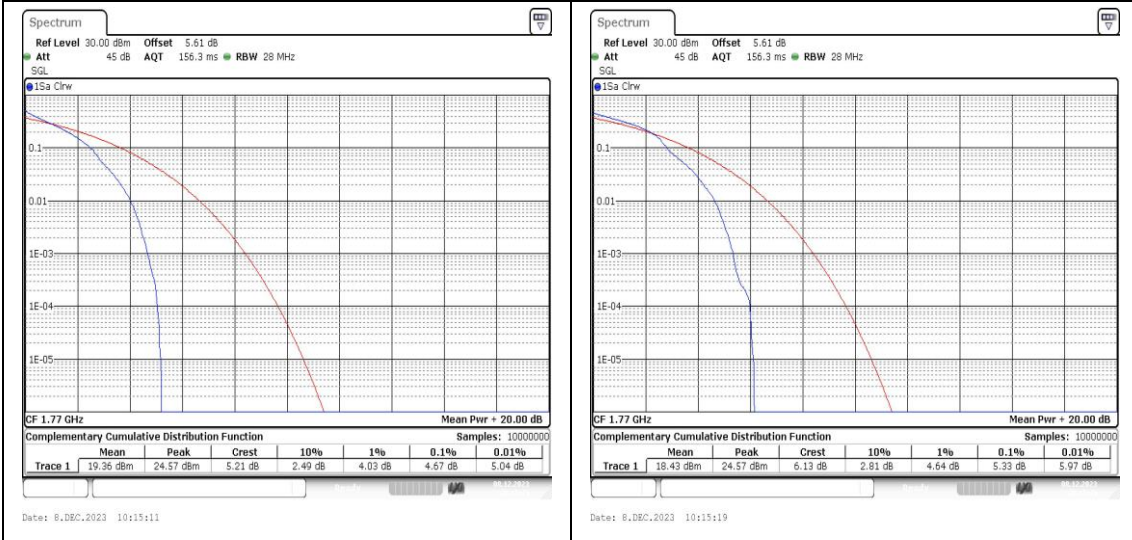

Band66-20MHz-QPSK-132572-1RB#0-PASS   **Band66-20MHz-16QAM-132572-1RB#0-PASS**