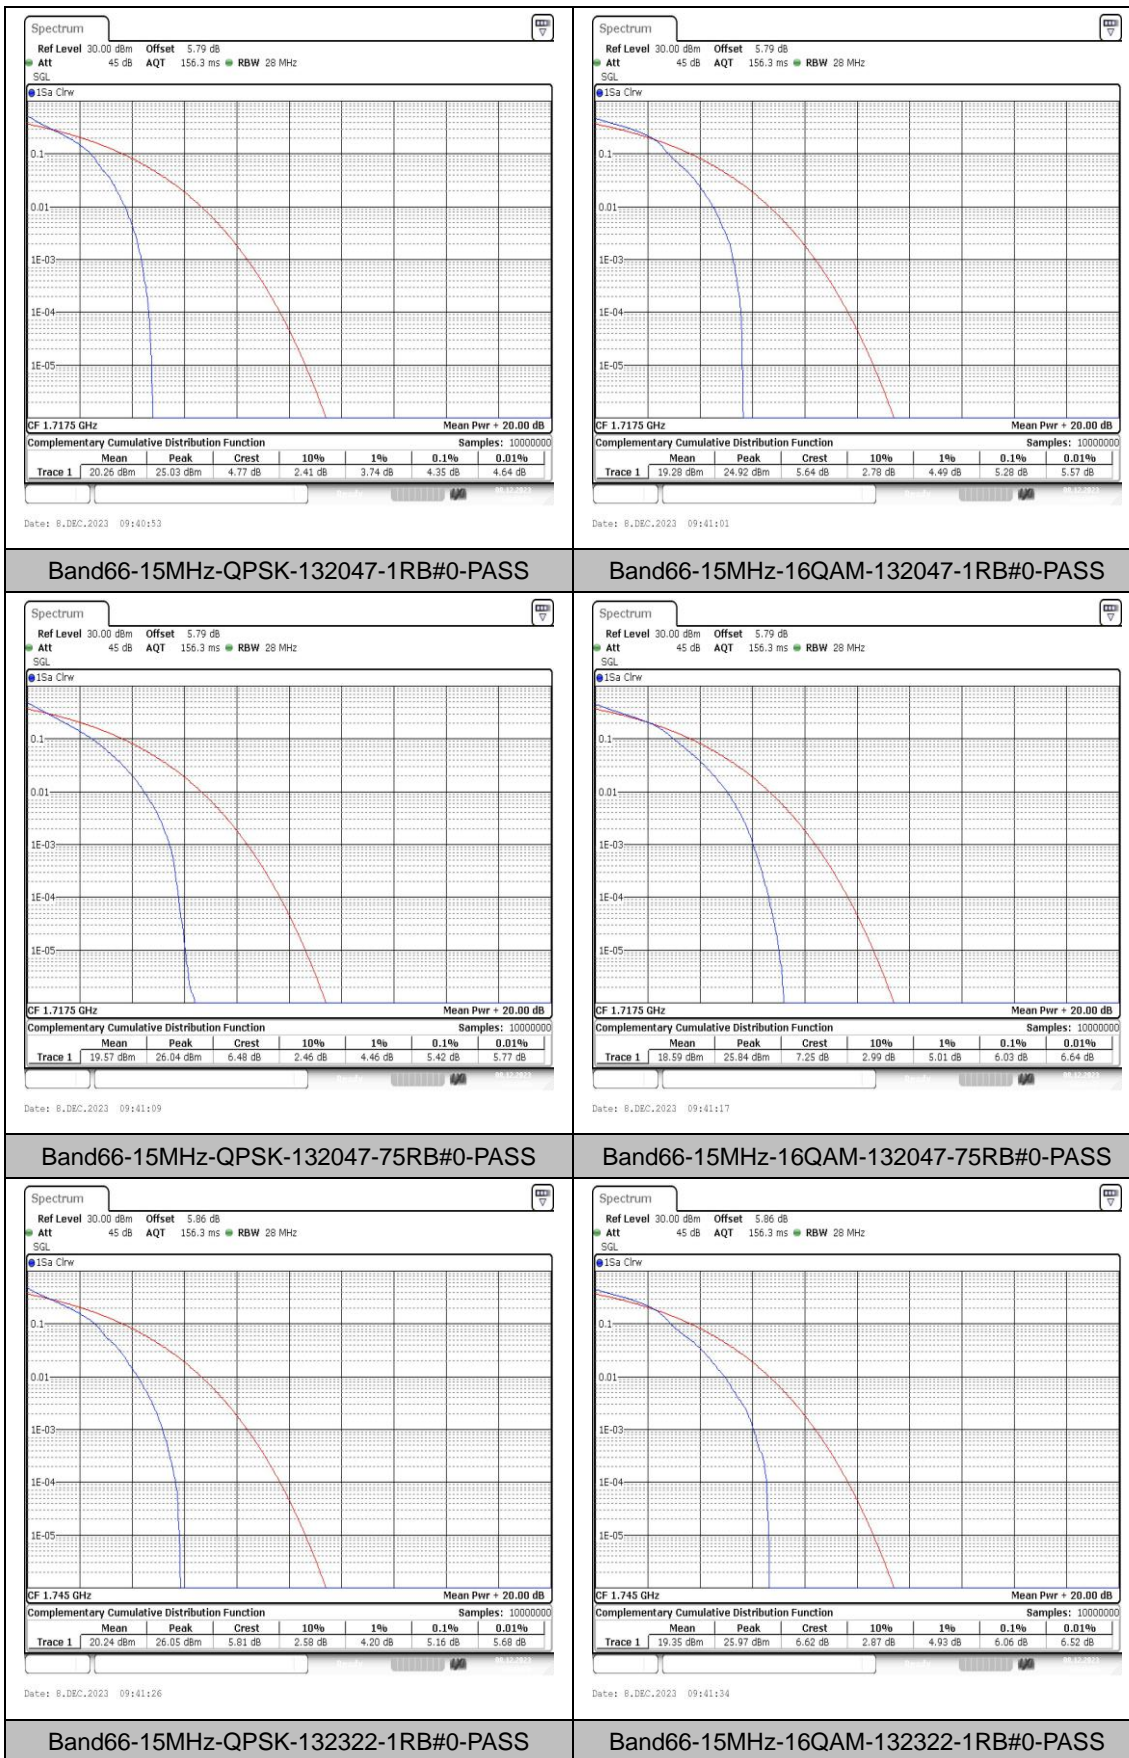

Test Graphs

Band66-1.4MHz-QPSK-131979-1RB#0-PASS **Band66-1.4MHz-16QAM-131979-1RB#0-PASS**

Band66-1.4MHz-QPSK-131979-6RB#0-PASS **Band66-1.4MHz-16QAM-131979-6RB#0-PASS**

Band66-1.4MHz-QPSK-132322-1RB#0-PASS **Band66-1.4MHz-16QAM-132322-1RB#0-PASS**