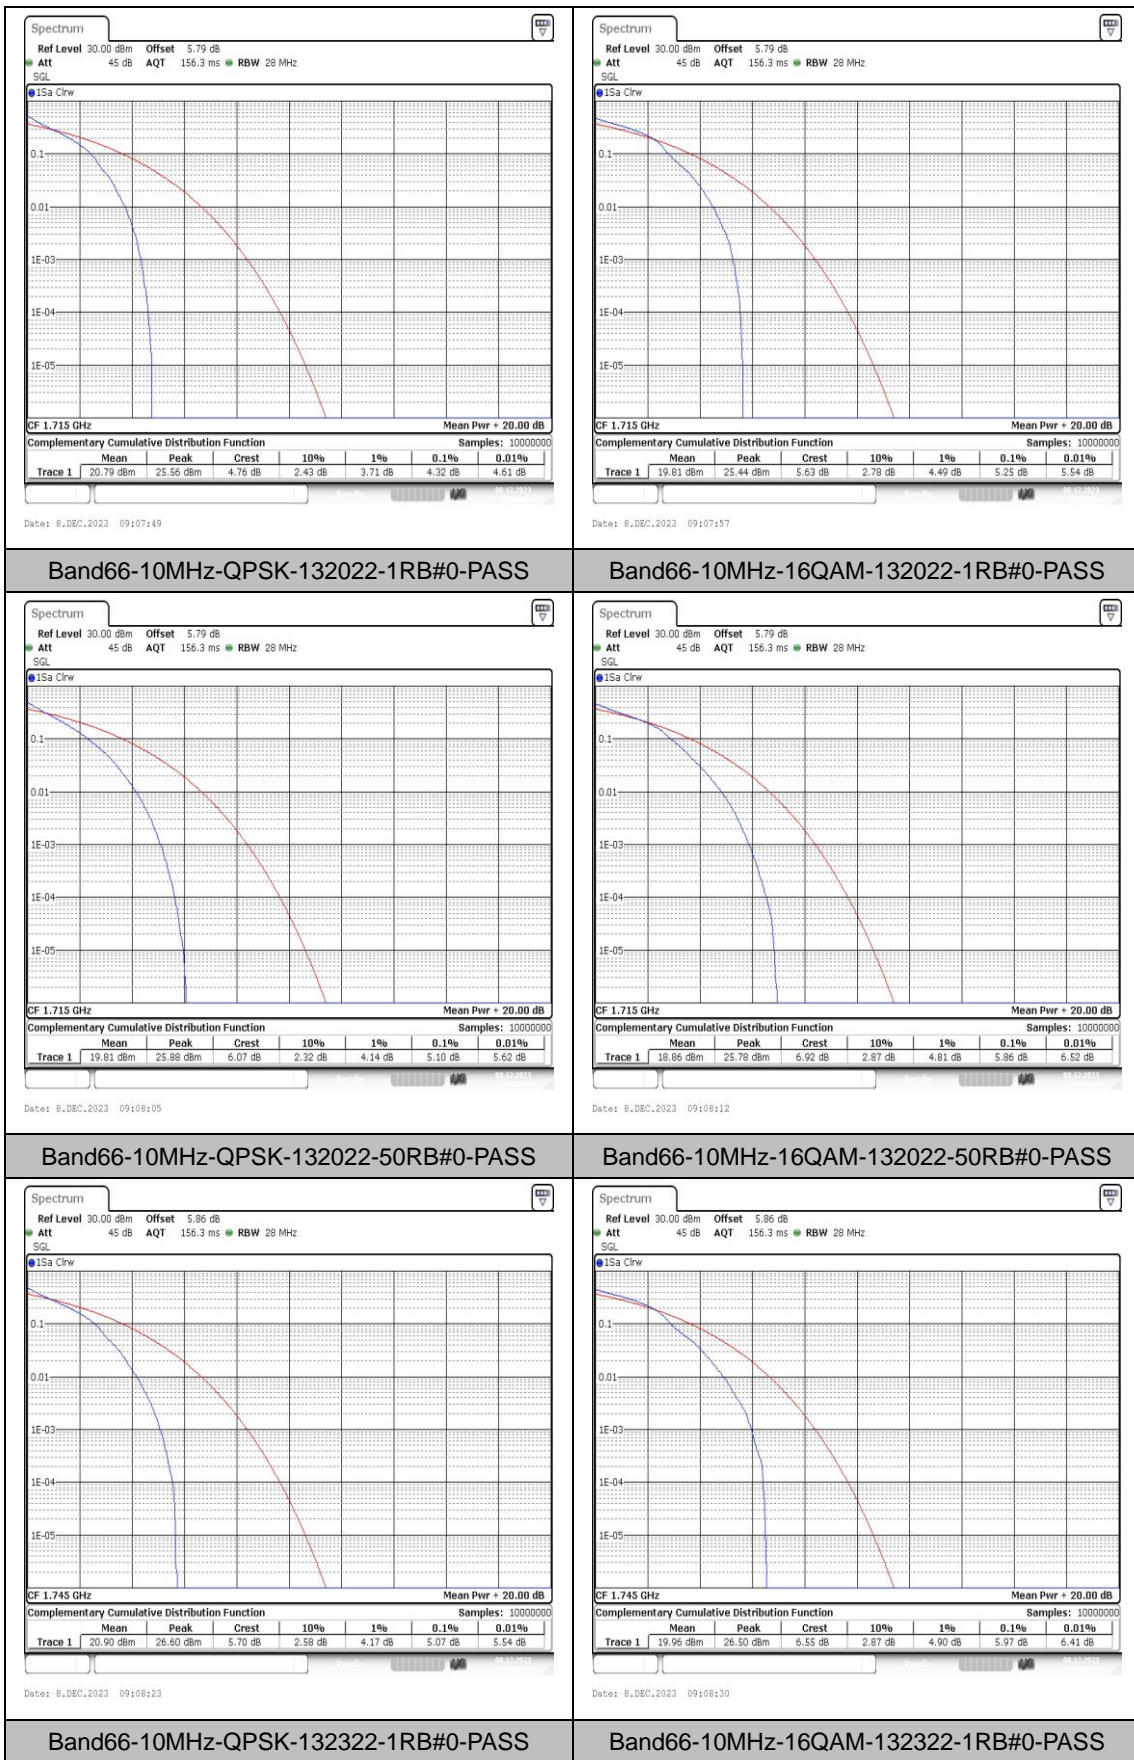

Test Graphs

Band66-1.4MHz-QPSK-131979-1RB#0-PASS **Band66-1.4MHz-16QAM-131979-1RB#0-PASS**

Band66-1.4MHz-QPSK-131979-6RB#0-PASS **Band66-1.4MHz-16QAM-131979-6RB#0-PASS**

Band66-1.4MHz-QPSK-132322-1RB#0-PASS **Band66-1.4MHz-16QAM-132322-1RB#0-PASS**