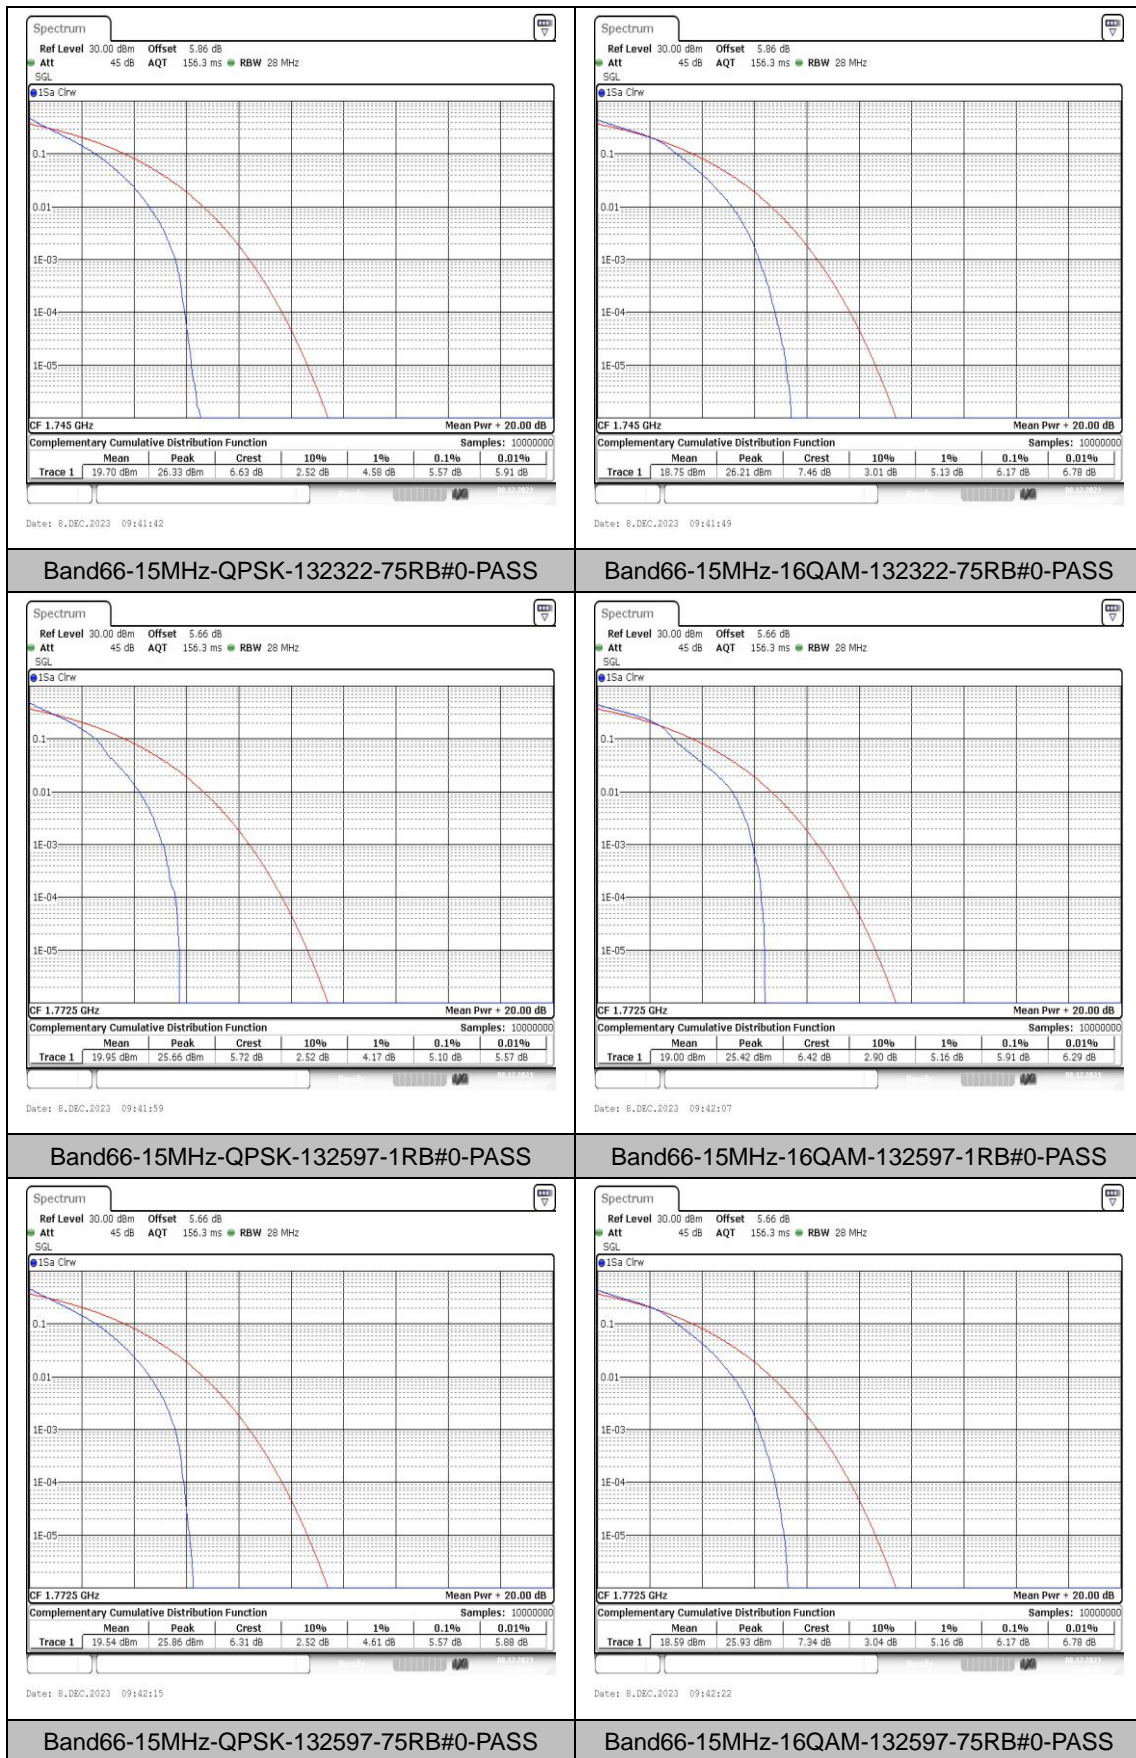

Test Graphs

Band66-1.4MHz-QPSK-131979-1RB#0-PASS **Band66-1.4MHz-16QAM-131979-1RB#0-PASS**

Band66-1.4MHz-QPSK-131979-6RB#0-PASS **Band66-1.4MHz-16QAM-131979-6RB#0-PASS**

Band66-1.4MHz-QPSK-132322-1RB#0-PASS **Band66-1.4MHz-16QAM-132322-1RB#0-PASS**