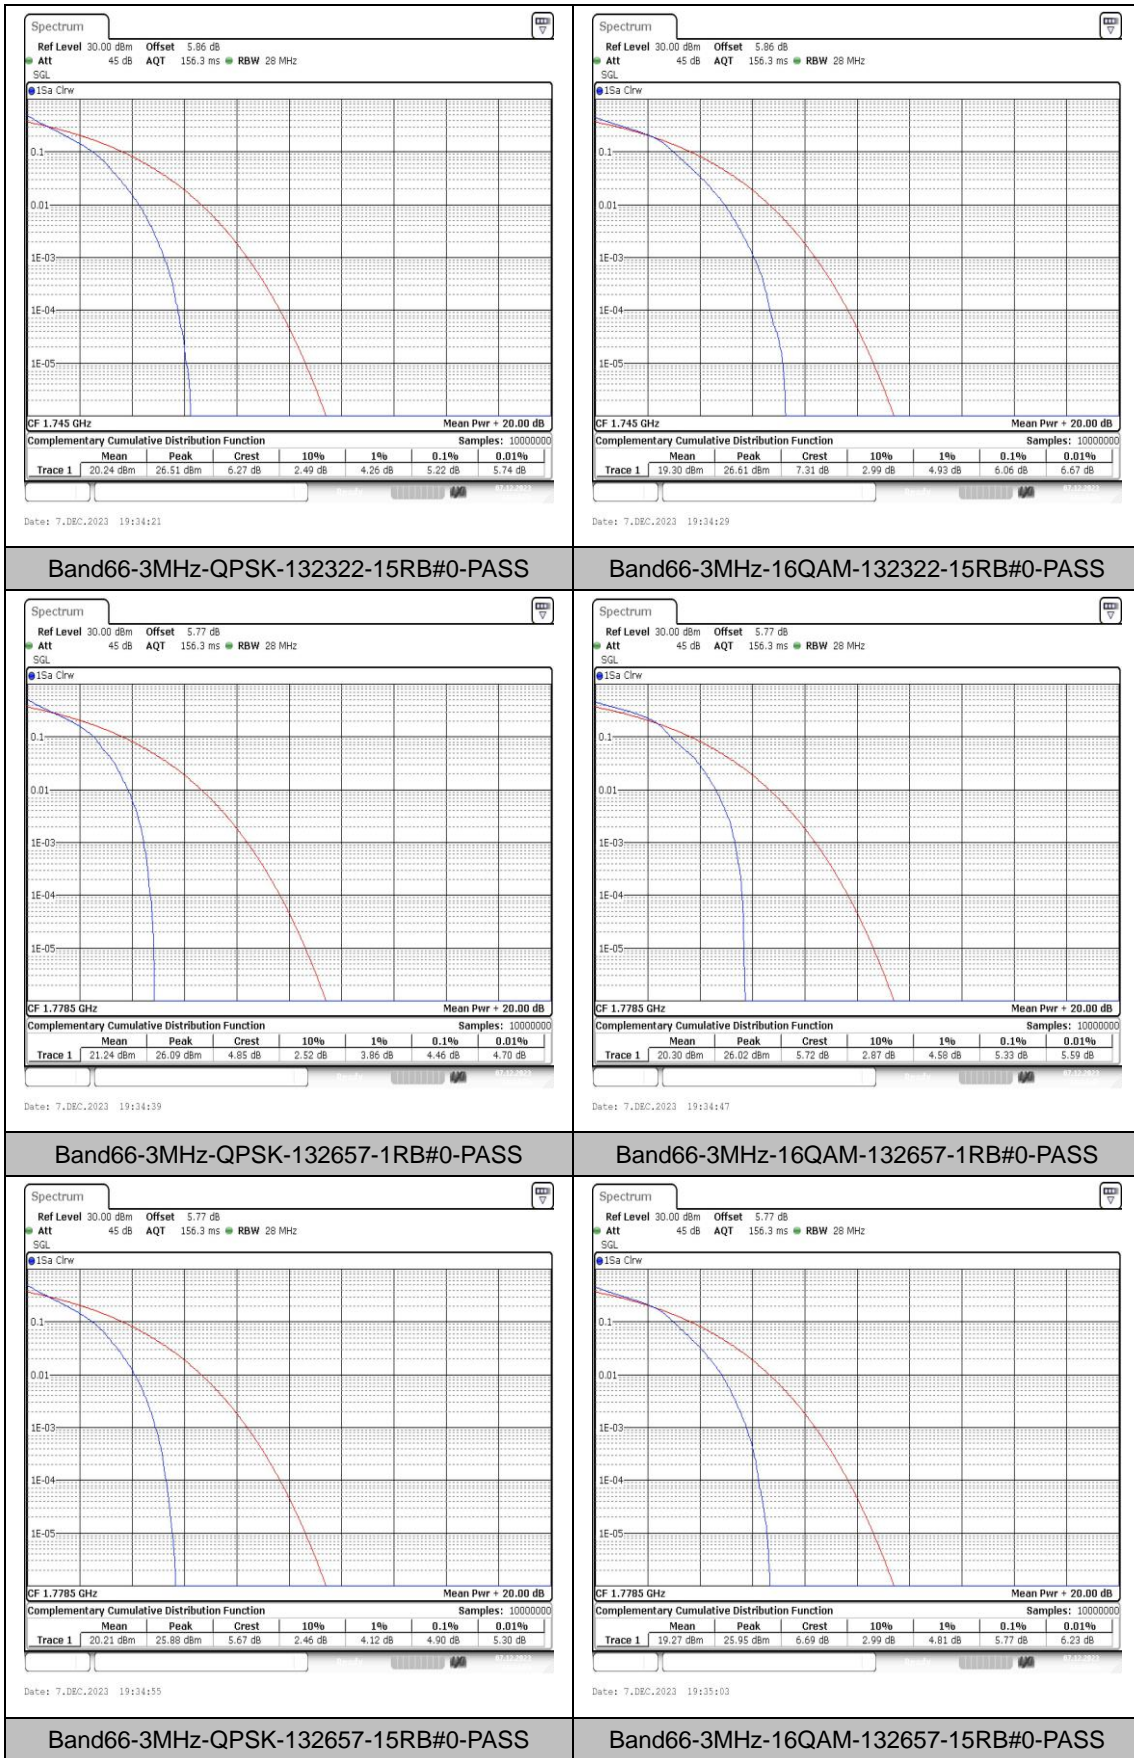

Test Graphs

Band66-1.4MHz-QPSK-131979-1RB#0-PASS **Band66-1.4MHz-16QAM-131979-1RB#0-PASS**

Band66-1.4MHz-QPSK-131979-6RB#0-PASS **Band66-1.4MHz-16QAM-131979-6RB#0-PASS**

Band66-1.4MHz-QPSK-132322-1RB#0-PASS **Band66-1.4MHz-16QAM-132322-1RB#0-PASS**