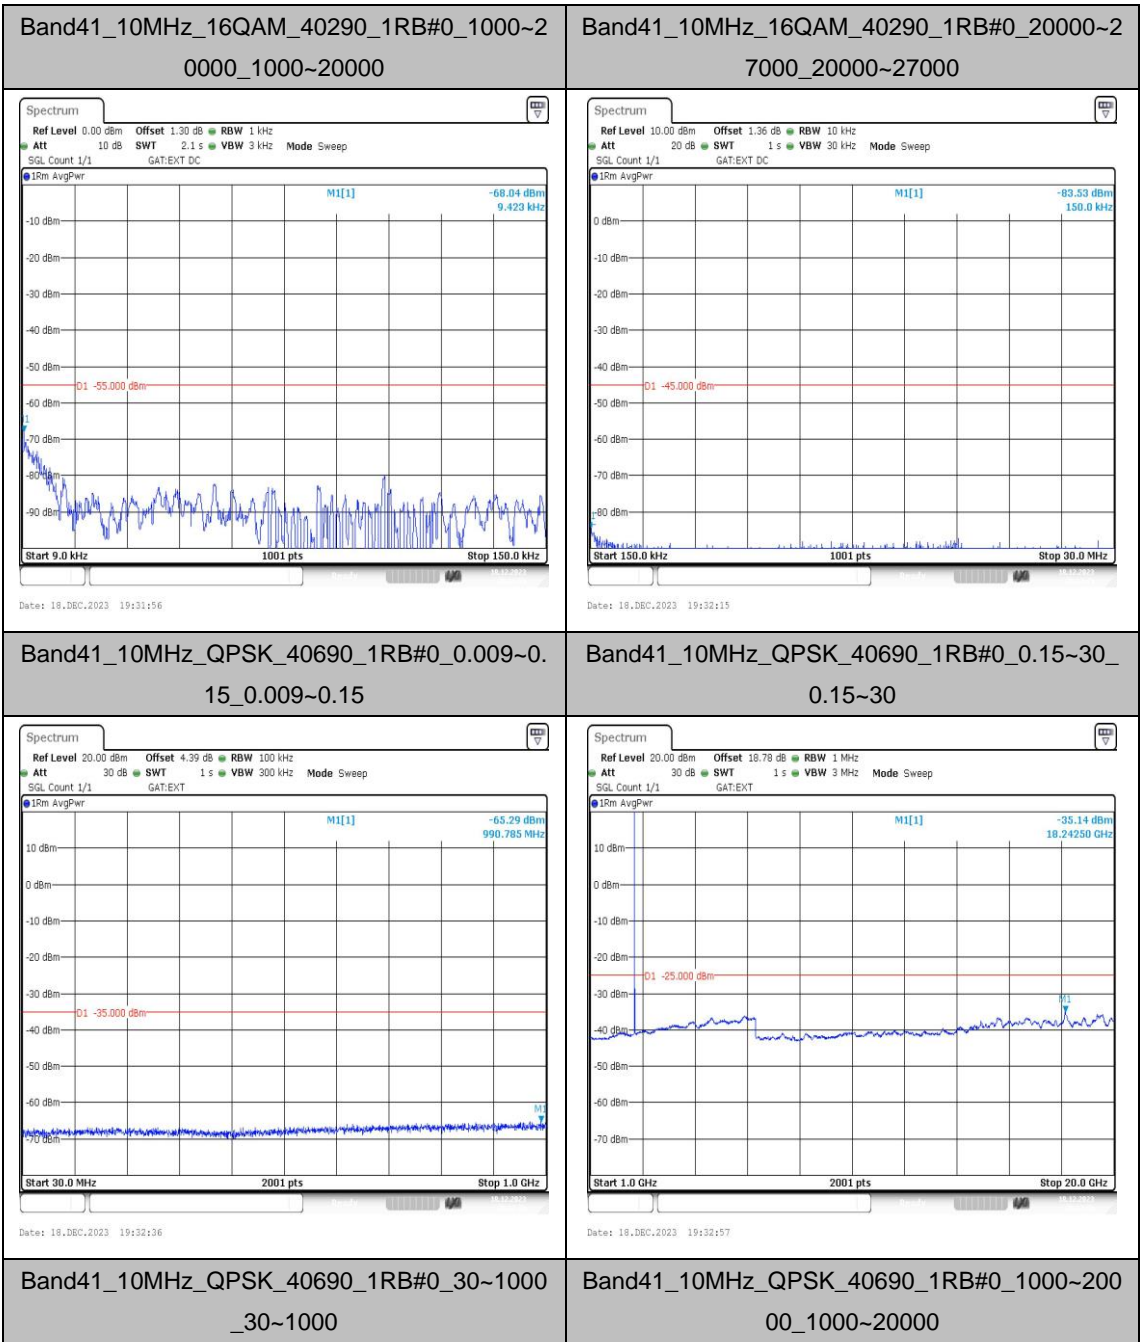

Test Graphs

Band41_5MHz_QPSK_41215_1RB#0_20000~27000 **Band41_5MHz_16QAM_41215_1RB#0_0.009~0.15**
 000_20000~27000 5_0.009~0.15

Band41_5MHz_16QAM_41215_1RB#0_0.15~30 **Band41_5MHz_16QAM_41215_1RB#0_30~1000**
 _0.15~30 30~1000