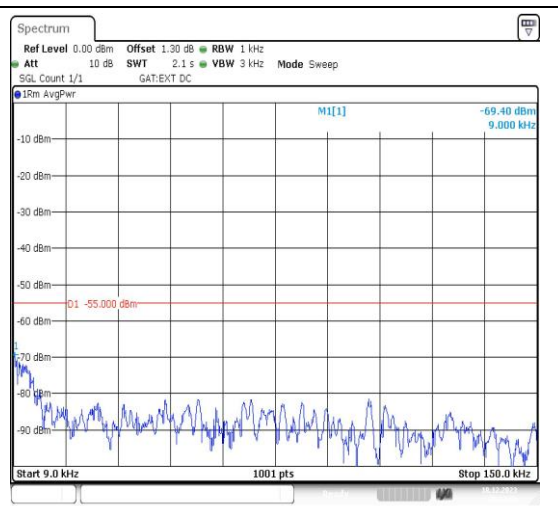

Band41_10MHz_16QAM_40690_1RB#0_0.009~0.15