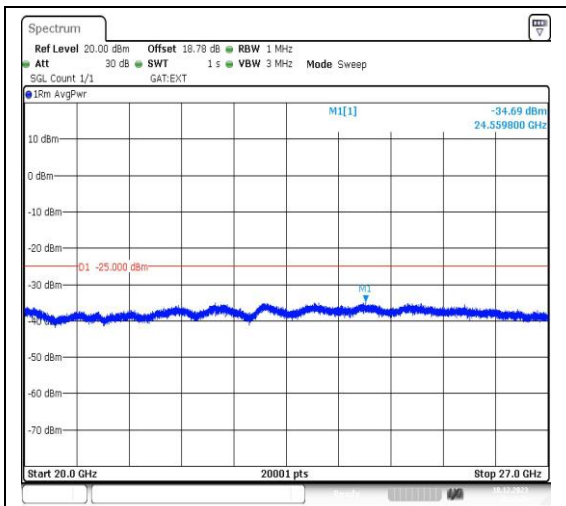

Test Graphs

Band41_5MHz_QPSK_41215_1RB#0_20000~27000 **Band41_5MHz_16QAM_41215_1RB#0_0.009~0.15**
 000_20000~27000 5_0.009~0.15

Band41_5MHz_16QAM_41215_1RB#0_0.15~30 **Band41_5MHz_16QAM_41215_1RB#0_30~1000**
 _0.15~30 30~1000