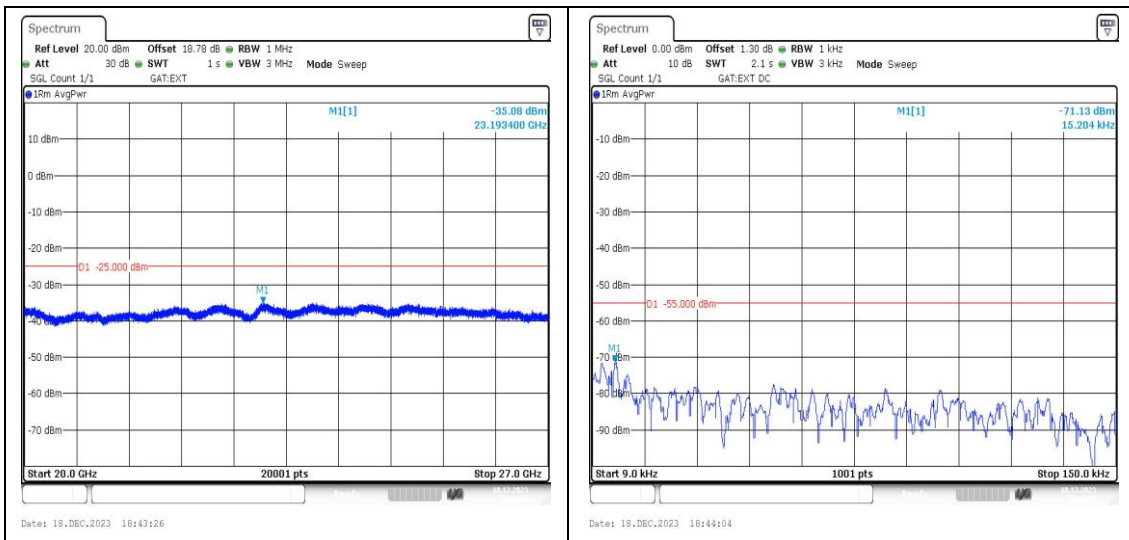

Test Graphs

Band41_5MHz_QPSK_41215_1RB#0_20000~27000 **Band41_5MHz_16QAM_41215_1RB#0_0.009~0.15**
 000_20000~27000 5_0.009~0.15

Band41_5MHz_16QAM_41215_1RB#0_0.15~30 **Band41_5MHz_16QAM_41215_1RB#0_30~1000**
 _0.15~30 30~1000