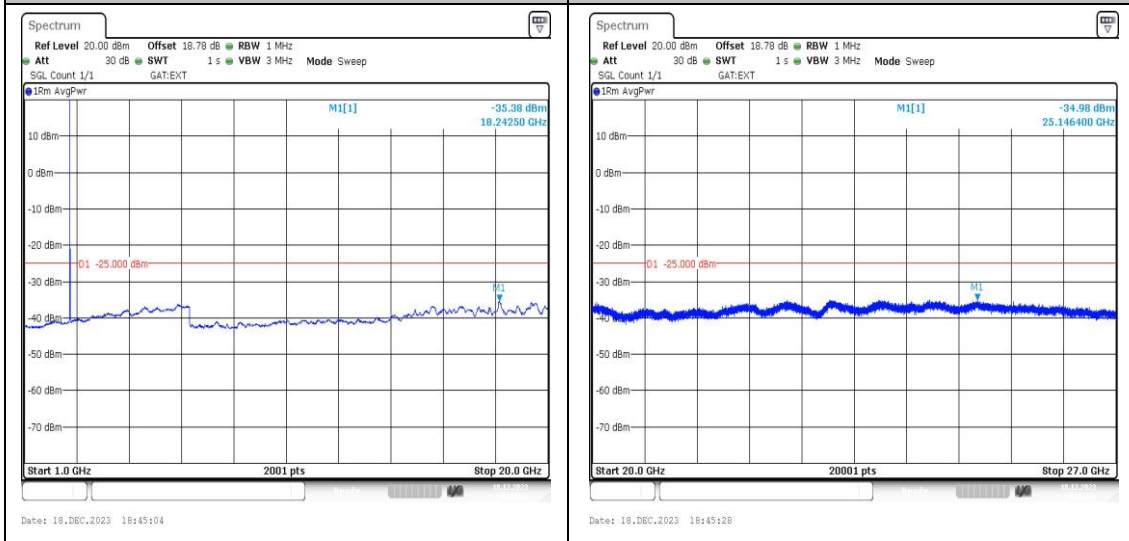

Test Graphs

Band41_5MHz_QPSK_41215_1RB#0_20000~27000 **Band41_5MHz_16QAM_41215_1RB#0_0.009~0.15**
 000_20000~27000 5_0.009~0.15

Band41_5MHz_16QAM_41215_1RB#0_0.15~30 **Band41_5MHz_16QAM_41215_1RB#0_30~1000**
 _0.15~30 30~1000