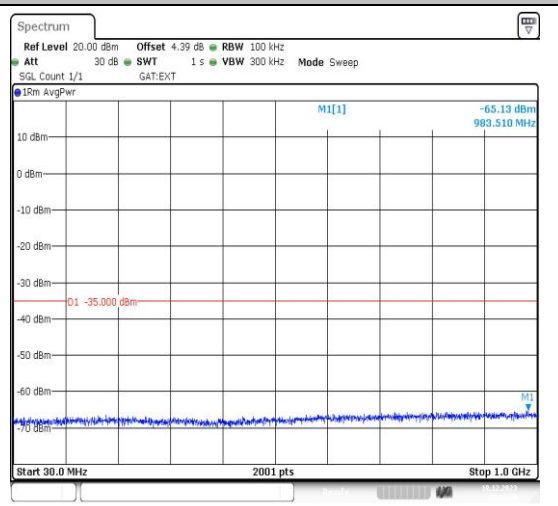

Band41_10MHz_16QAM_40690_1RB#0_0.009~0.15

Band41_10MHz_16QAM_40690_1RB#0_30~1000