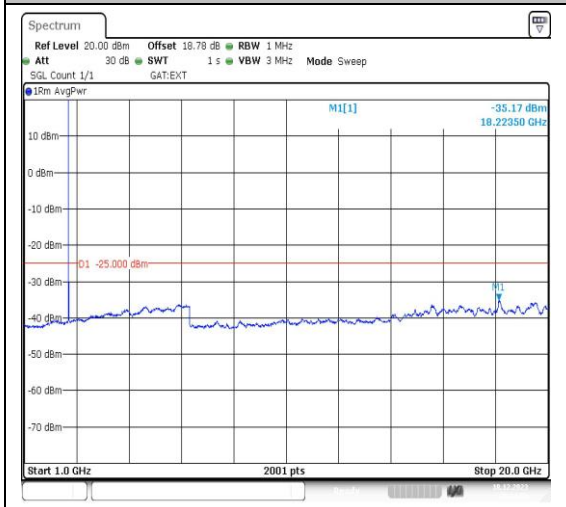

Test Graphs

Band41_5MHz_QPSK_41215_1RB#0_20000~27000 **Band41_5MHz_16QAM_41215_1RB#0_0.009~0.15**
 000_20000~27000 5_0.009~0.15

Band41_5MHz_16QAM_41215_1RB#0_0.15~30 **Band41_5MHz_16QAM_41215_1RB#0_30~1000**
 _0.15~30 30~1000

Band41_10MHz_QPSK_40690_1RB#0_20000~27000

Band41_10MHz_16QAM_40690_1RB#0_0.009~0.15

Band41_10MHz_QPSK_40690_1RB#0_0.15~30

Band41_10MHz_16QAM_40690_1RB#0_30~1000

Band41_10MHz_QPSK_40690_1RB#0_18.22350 GHz

Band41_10MHz_QPSK_40690_1RB#0_24.684400 GHz