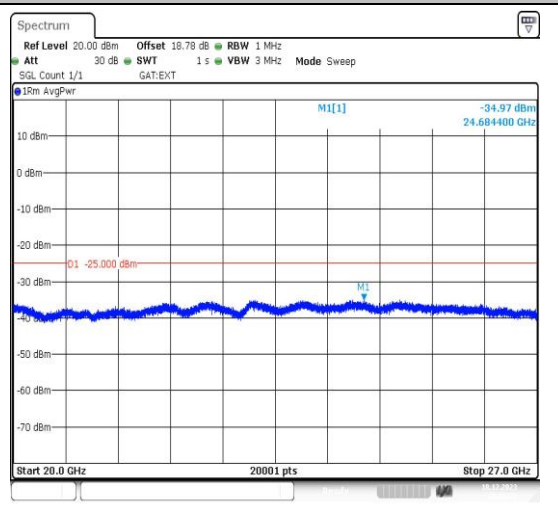

Test Graphs

Band41_5MHz_QPSK_41215_1RB#0_20000~27000 **Band41_5MHz_16QAM_41215_1RB#0_0.009~0.15**
 000_20000~27000 5_0.009~0.15

Band41_5MHz_16QAM_41215_1RB#0_0.15~30 **Band41_5MHz_16QAM_41215_1RB#0_30~1000**
 _0.15~30 30~1000

Band41_10MHz_QPSK_40690_1RB#0_20000~27000

Band41_10MHz_16QAM_40690_1RB#0_0.009~0.15

Band41_10MHz_QPSK_40690_1RB#0_0.15~30

Band41_10MHz_16QAM_40690_1RB#0_30~1000

Band41_10MHz_QPSK_40690_1RB#0_18.22350 GHz

Band41_10MHz_QPSK_40690_1RB#0_24.684400 GHz