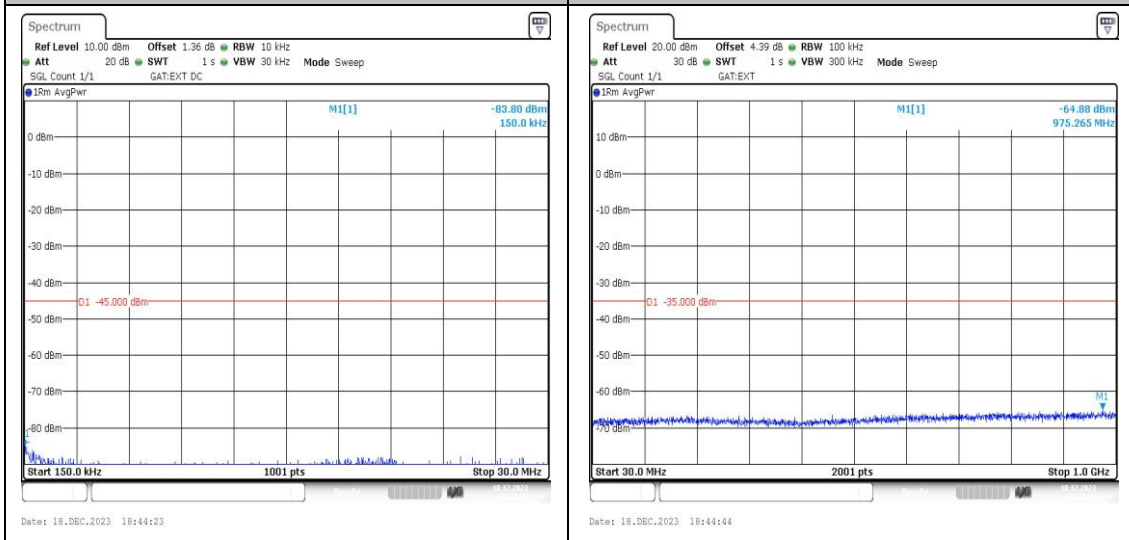

Test Graphs

Band41_5MHz_QPSK_41215_1RB#0_20000~27000 **Band41_5MHz_16QAM_41215_1RB#0_0.009~0.15**
 000_20000~27000 5_0.009~0.15

Band41_5MHz_16QAM_41215_1RB#0_0.15~30 **Band41_5MHz_16QAM_41215_1RB#0_30~1000**
 _0.15~30 30~1000