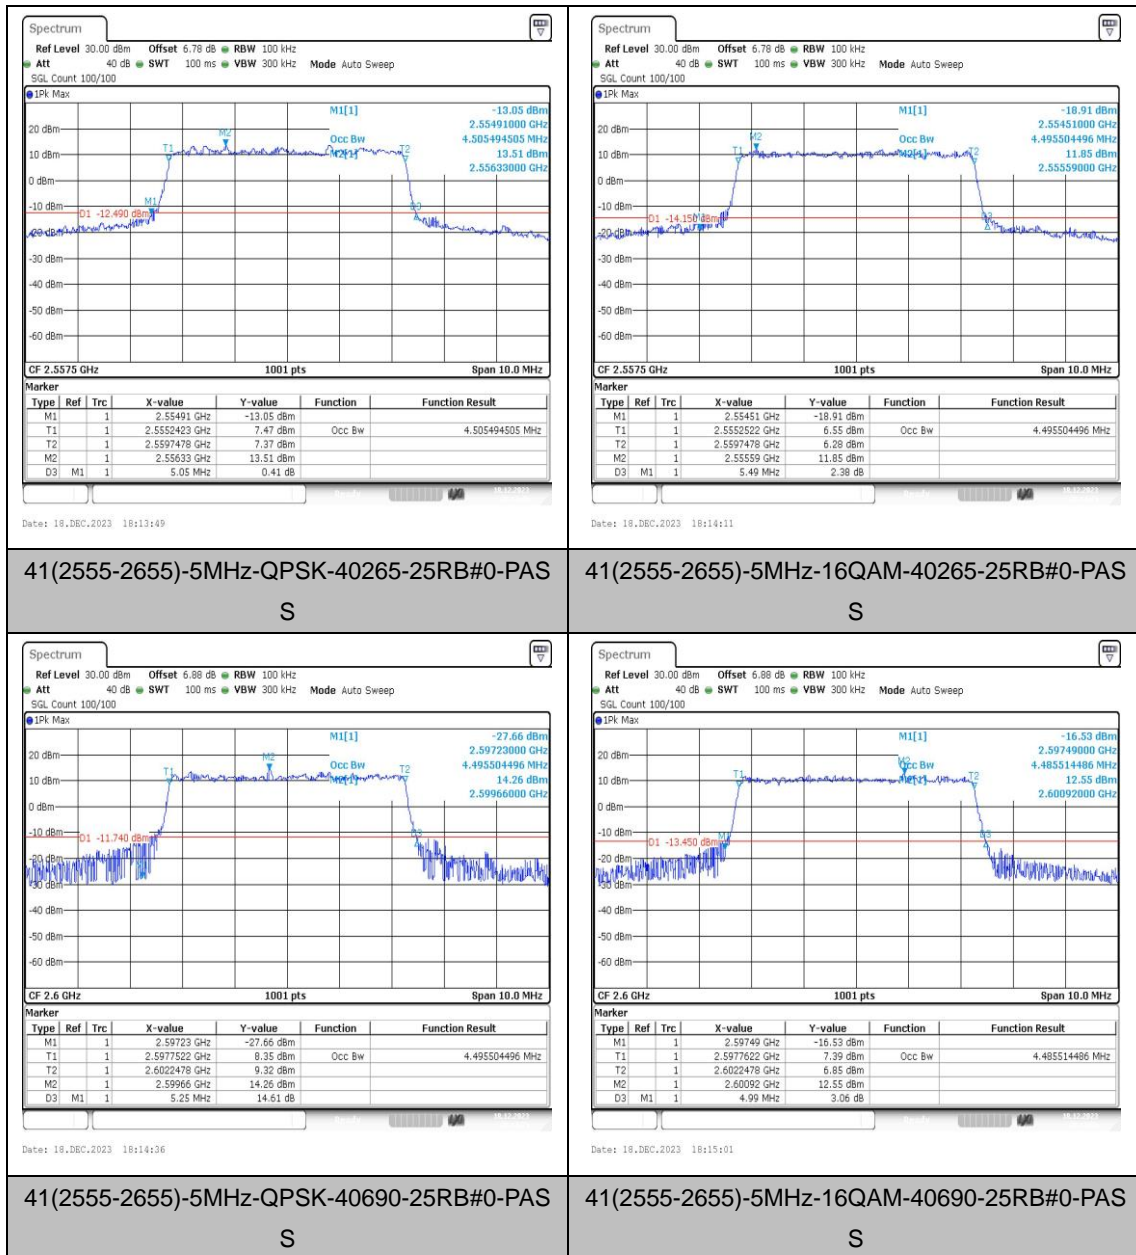

Test Graphs