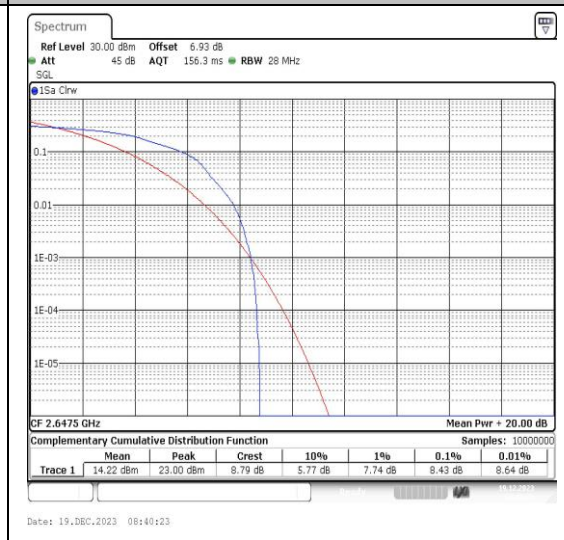

41(2555-2655)-15MHz-16QAM-40690-75RB#0-PA
SS

41(2555-2655)-15MHz-16QAM-41165-1RB#0-PA
SS