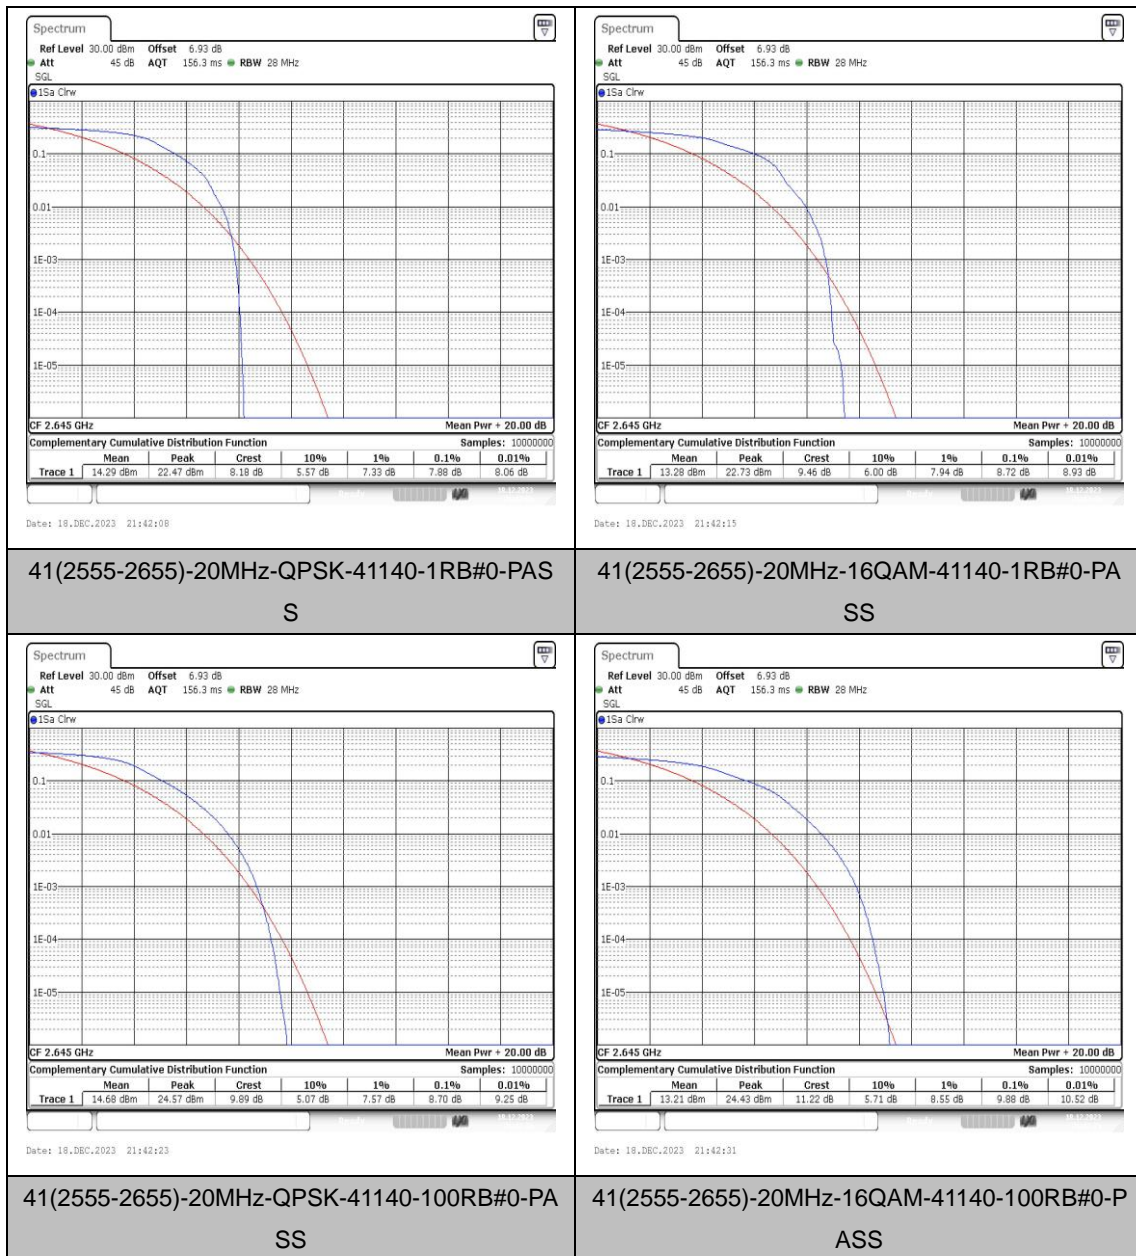

## Appendix C: 26dB Bandwidth and Occupied Bandwidth