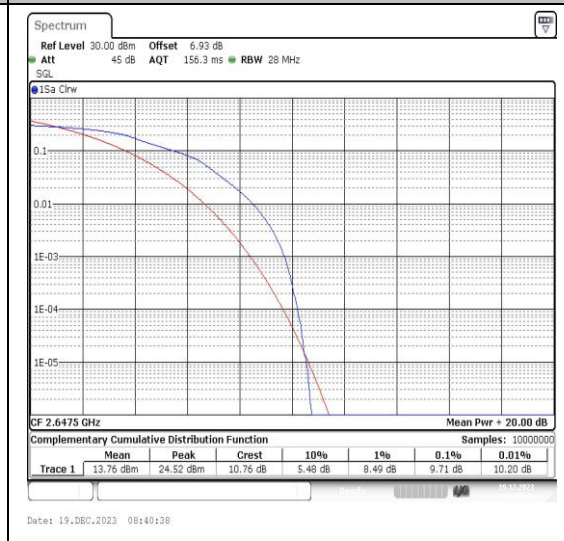

41(2555-2655)-15MHz-16QAM-41165-1RB#0-PA
SS

41(2555-2655)-15MHz-16QAM-41165-1RB#0-PA
SS