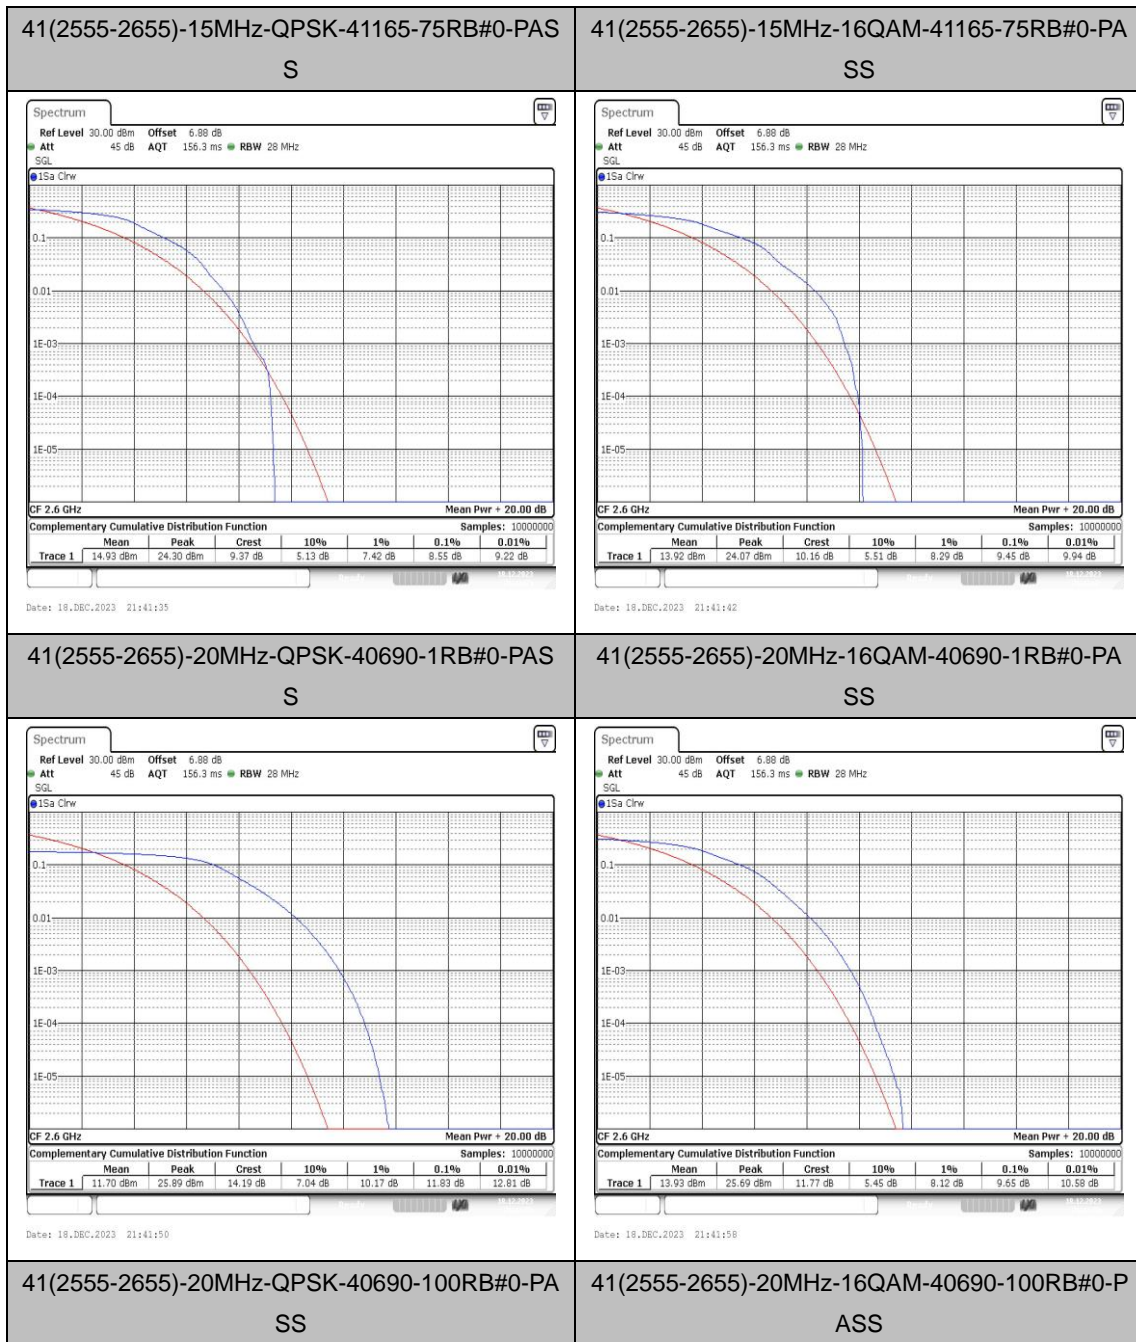

## Appendix C: 26dB Bandwidth and Occupied Bandwidth