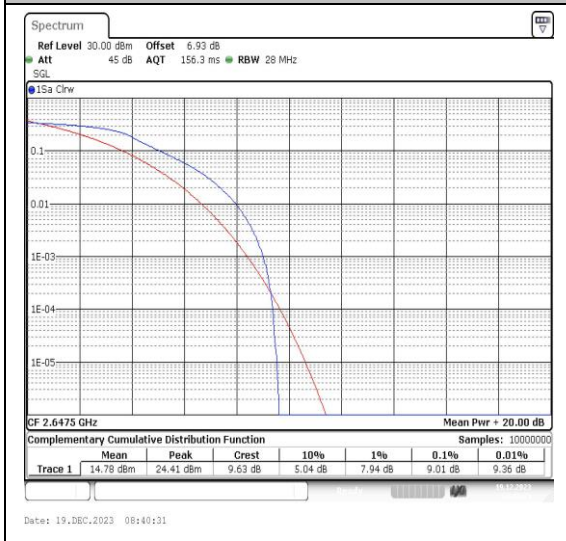

41(2555-2655)-15MHz-QPSK-41165-1RB#0-PAS
S

41(2555-2655)-15MHz-QPSK-41165-1RB#0-PAS
S