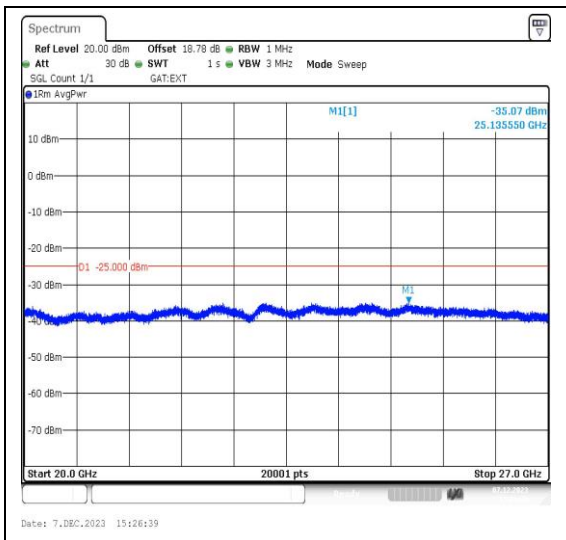

**Band38\_20MHz\_QPSK\_38000\_1RB#0\_20000~27000**

**Band38\_20MHz\_16QAM\_38000\_1RB#0\_0.009~0.15**

**Band38\_20MHz\_16QAM\_38000\_1RB#0\_0.15~30**

**Band38\_20MHz\_16QAM\_38000\_1RB#0\_30~1000**

**Band38\_20MHz\_QPSK\_38150\_1RB#0\_20000~27000**

**Band38\_20MHz\_16QAM\_38150\_1RB#0\_0.009~0.15**

**Band38\_20MHz\_16QAM\_38150\_1RB#0\_0.15~30**

**Band38\_20MHz\_16QAM\_38150\_1RB#0\_30~1000**

Band38_20MHz_16QAM_38150_1RB#0_1000~20000	Band38_20MHz_16QAM_38150_1RB#0_20000~27000
---	--

## Appendix F: Frequency Stability