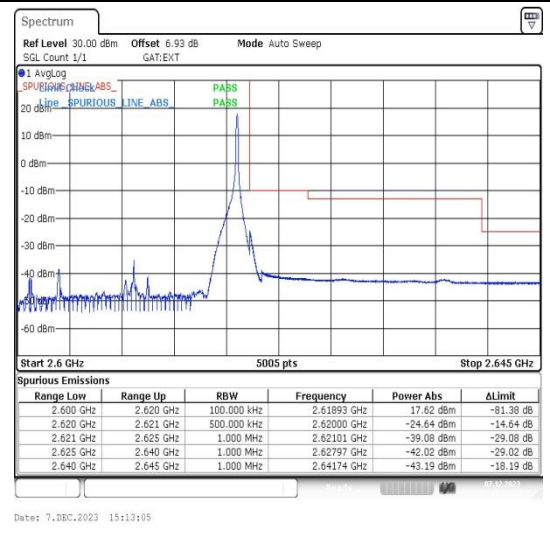

Band38_20MHz_16QAM_38150_1RB#0

Band38_20MHz_16QAM_38150_1RB#99