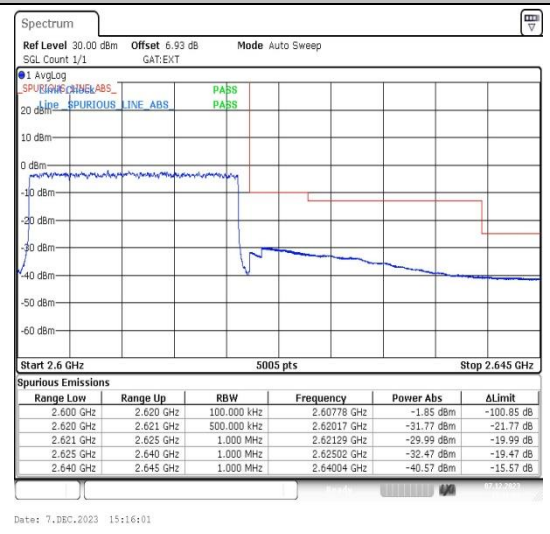

Band38_20MHz_16QAM_38150_1RB#99

Band38_20MHz_QPSK_38150_100RB#0

Band38_20MHz_16QAM_38150_100RB#0

Appendix E: Conducted Spurious Emission

Test Result

Band	Bandwidth	Modulation	Channel	RB Configuration	Frequency Range	Result (dBm)	Verdict
Band38	5MHz	QPSK	37775	1RB#0	0.009~0.15	-66.29	PASS
Band38	5MHz	QPSK	37775	1RB#0	0.15~30	-84.08	PASS
Band38	5MHz	QPSK	37775	1RB#0	30~1000	-65.22	PASS
Band38	5MHz	QPSK	37775	1RB#0	1000~20000	-35.20	PASS
Band38	5MHz	QPSK	37775	1RB#0	20000~27000	-35.16	PASS
Band38	5MHz	16QAM	37775	1RB#0	0.009~0.15	-59.20	PASS
Band38	5MHz	16QAM	37775	1RB#0	0.15~30	-85.16	PASS
Band38	5MHz	16QAM	37775	1RB#0	30~1000	-65.20	PASS
Band38	5MHz	16QAM	37775	1RB#0	1000~20000	-35.59	PASS
Band38	5MHz	16QAM	37775	1RB#0	20000~27000	-34.66	PASS
Band38	5MHz	QPSK	38000	1RB#0	0.009~0.15	-61.66	PASS
Band38	5MHz	QPSK	38000	1RB#0	0.15~30	-83.46	PASS
Band38	5MHz	QPSK	38000	1RB#0	30~1000	-65.01	PASS
Band38	5MHz	QPSK	38000	1RB#0	1000~20000	-35.48	PASS
Band38	5MHz	QPSK	38000	1RB#0	20000~27000	-35.02	PASS
Band38	5MHz	16QAM	38000	1RB#0	0.009~0.15	-55.67	PASS
Band38	5MHz	16QAM	38000	1RB#0	0.15~30	-85.26	PASS
Band38	5MHz	16QAM	38000	1RB#0	30~1000	-65.13	PASS
Band38	5MHz	16QAM	38000	1RB#0	1000~20000	-35.44	PASS
Band38	5MHz	16QAM	38000	1RB#0	20000~27000	-34.50	PASS
Band38	5MHz	QPSK	38225	1RB#0	0.009~0.15	-62.50	PASS
Band38	5MHz	QPSK	38225	1RB#0	0.15~30	-84.41	PASS
Band38	5MHz	QPSK	38225	1RB#0	30~1000	-65.43	PASS
Band38	5MHz	QPSK	38225	1RB#0	1000~20000	-35.18	PASS
Band38	5MHz	QPSK	38225	1RB#0	20000~27000	-35.13	PASS
Band38	5MHz	16QAM	38225	1RB#0	0.009~0.15	-56.23	PASS
Band38	5MHz	16QAM	38225	1RB#0	0.15~30	-85.71	PASS
Band38	5MHz	16QAM	38225	1RB#0	30~1000	-65.55	PASS
Band38	5MHz	16QAM	38225	1RB#0	1000~20000	-35.32	PASS
Band38	5MHz	16QAM	38225	1RB#0	20000~27000	-34.93	PASS
Band38	10MHz	QPSK	37800	1RB#0	0.009~0.15	-76.65	PASS
Band38	10MHz	QPSK	37800	1RB#0	0.15~30	-82.39	PASS
Band38	10MHz	QPSK	37800	1RB#0	30~1000	-65.28	PASS
Band38	10MHz	QPSK	37800	1RB#0	1000~20000	-35.05	PASS
Band38	10MHz	QPSK	37800	1RB#0	20000~27000	-34.37	PASS
Band38	10MHz	16QAM	37800	1RB#0	0.009~0.15	-78.49	PASS