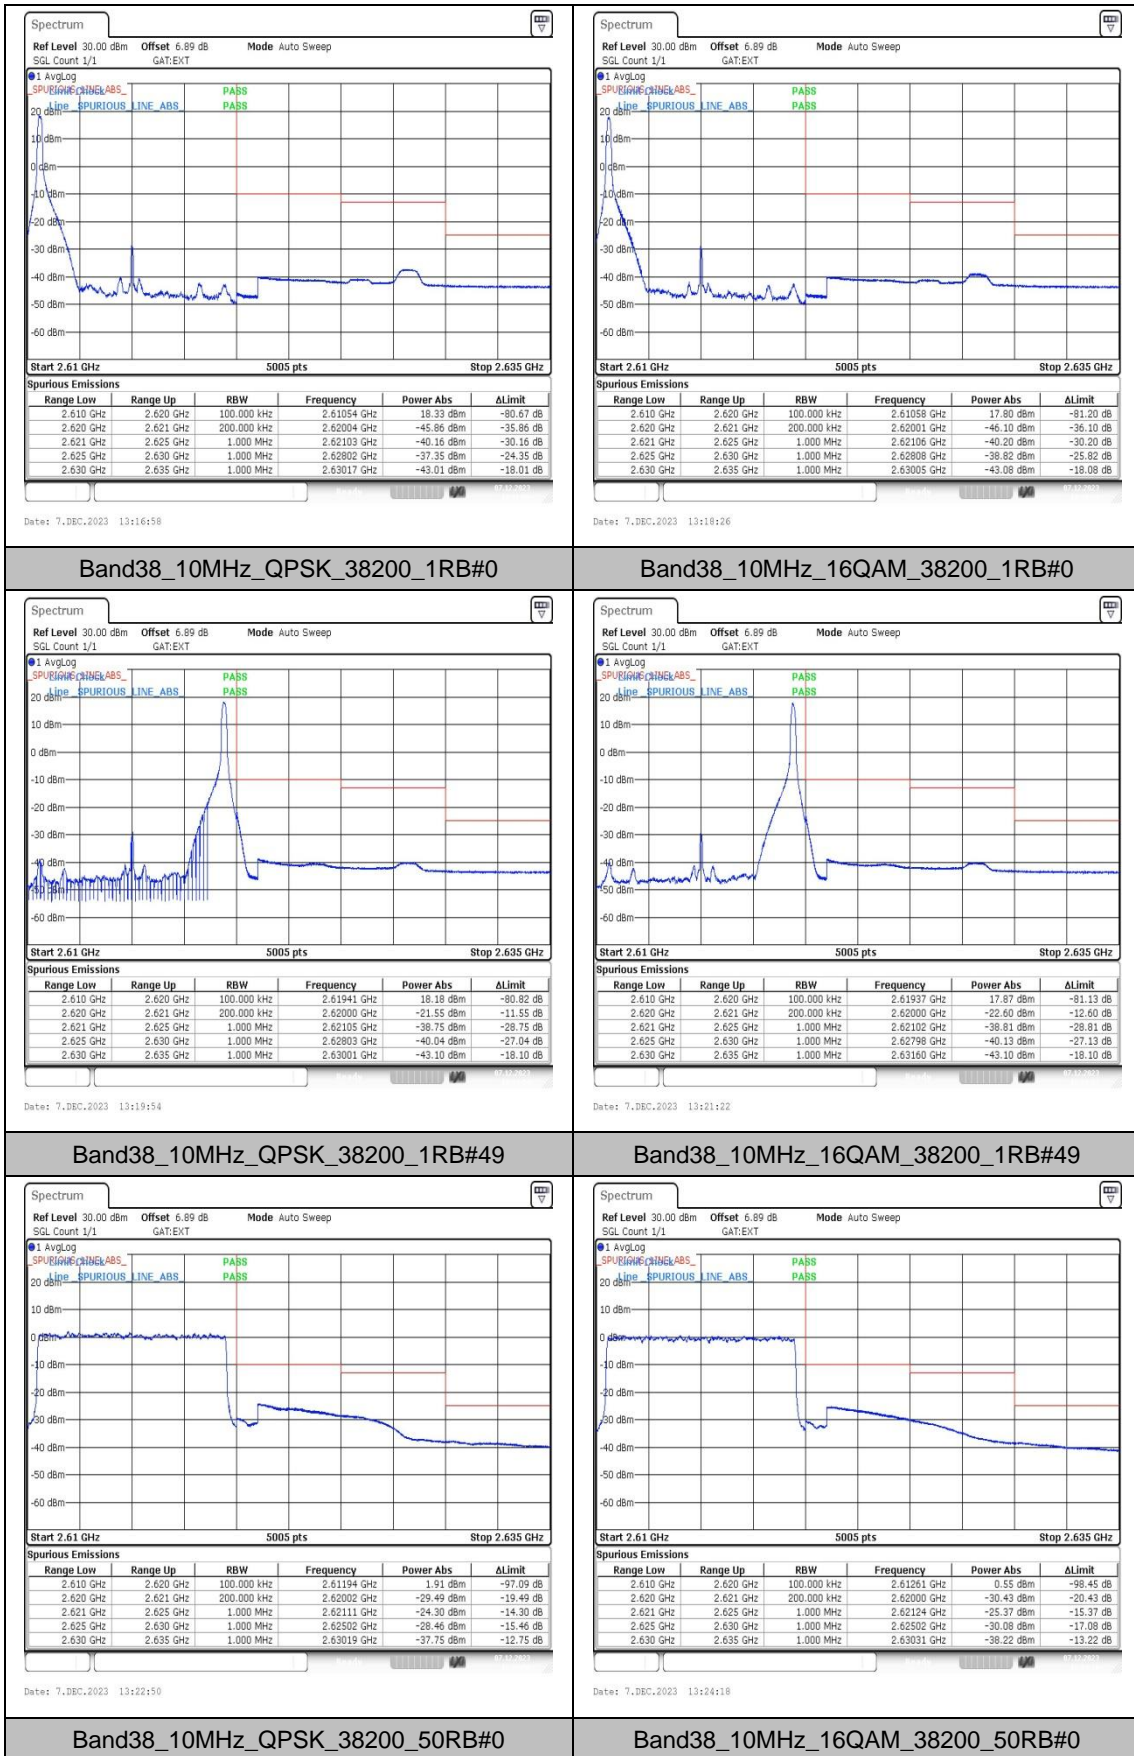

Band38_10MHz_QPSK_37800_1RB#0

Band38_10MHz_16QAM_37800_1RB#0

Band38_10MHz_QPSK_37800_1RB#49

Band38_10MHz_16QAM_37800_1RB#49

Band38_10MHz_QPSK_37800_50RB#0

Band38_10MHz_16QAM_37800_50RB#0

Band38_15MHz_QPSK_38175_1RB#0

Band38_15MHz_16QAM_38175_1RB#0

Band38_15MHz_QPSK_38175_1RB#74

Band38_15MHz_16QAM_38175_1RB#74

Band38_15MHz_QPSK_38175_75RB#0

Band38_15MHz_16QAM_38175_75RB#0

Band38_20MHz_QPSK_37850_1RB#0

Band38_20MHz_16QAM_37850_1RB#0

Band38_20MHz_QPSK_37850_1RB#99

Band38_20MHz_16QAM_37850_1RB#99

Band38_20MHz_QPSK_37850_100RB#0

Band38_20MHz_16QAM_37850_100RB#0

Band38_20MHz_QPSK_38150_1RB#0

Band38_20MHz_16QAM_38150_1RB#0

Band38_20MHz_QPSK_38150_1RB#99

Test Graphs