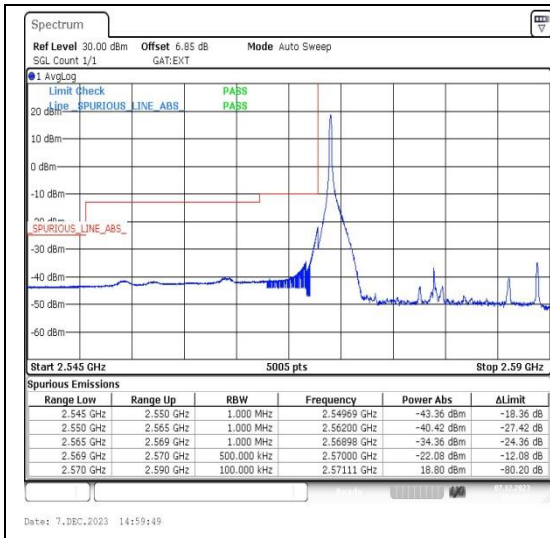

Band38_15MHz_16QAM_38175_1RB#0

Band38_15MHz_QPSK_38175_1RB#74

Band38_15MHz_16QAM_38175_1RB#74

Band38_15MHz_QPSK_38175_75RB#0

Band38_15MHz_16QAM_38175_75RB#0

Band38_20MHz_QPSK_37850_1RB#0

Band38_20MHz_16QAM_37850_1RB#0