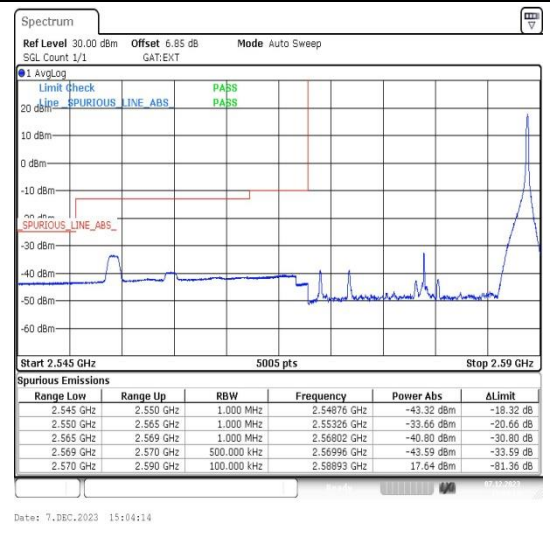

Band38_20MHz_16QAM_37850_1RB#0

Band38_20MHz_16QAM_37850_1RB#99