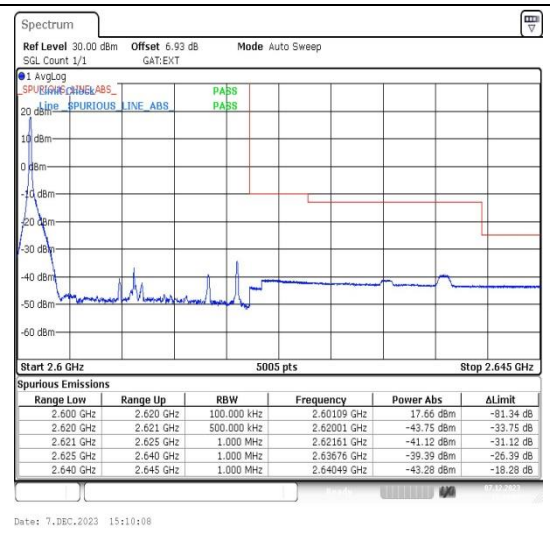

Band38_20MHz_16QAM_37850_100RB#0

Band38_20MHz_16QAM_38150_1RB#0