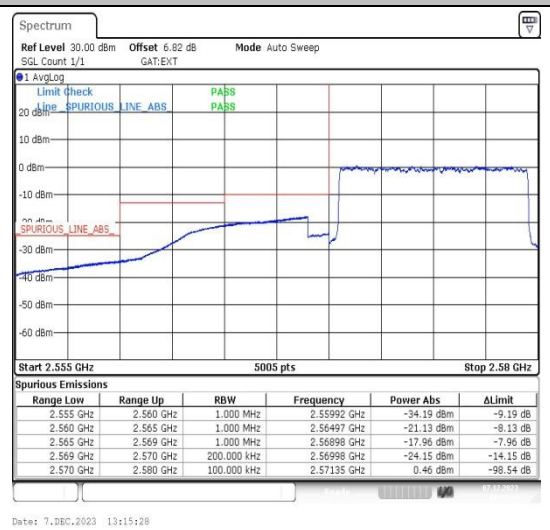

Band38_10MHz_QPSK_37800_1RB#0

Band38_10MHz_16QAM_37800_1RB#0

Band38_10MHz_QPSK_37800_1RB#49

Band38_10MHz_16QAM_37800_1RB#49

Band38_10MHz_QPSK_37800_50RB#0

Band38_10MHz_16QAM_37800_50RB#0

Band38_15MHz_QPSK_38175_1RB#0