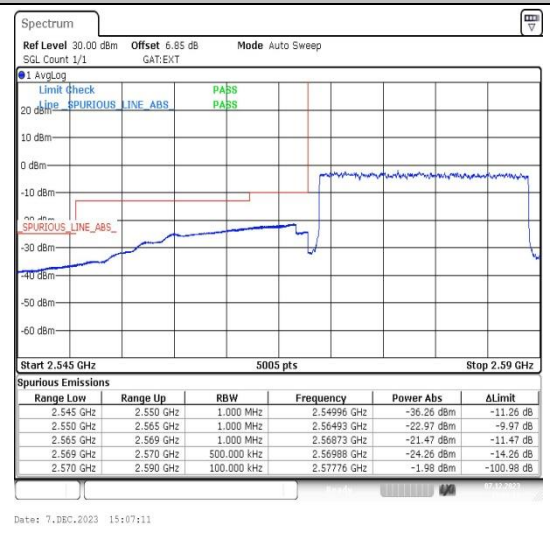

Band38_20MHz_16QAM_37850_1RB#99

Band38_20MHz_16QAM_37850_100RB#0