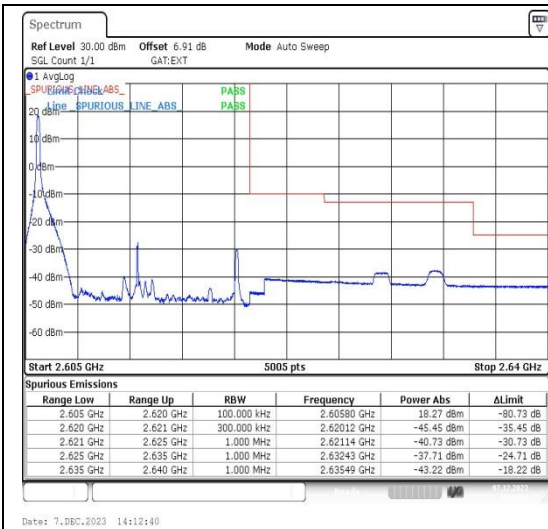

Band38_10MHz_QPSK_37800_1RB#0

Band38_10MHz_16QAM_37800_1RB#0

Band38_10MHz_QPSK_37800_1RB#49

Band38_10MHz_16QAM_37800_1RB#49

Band38_10MHz_QPSK_37800_50RB#0

Band38_10MHz_16QAM_37800_50RB#0

Band38_15MHz_QPSK_38175_1RB#0