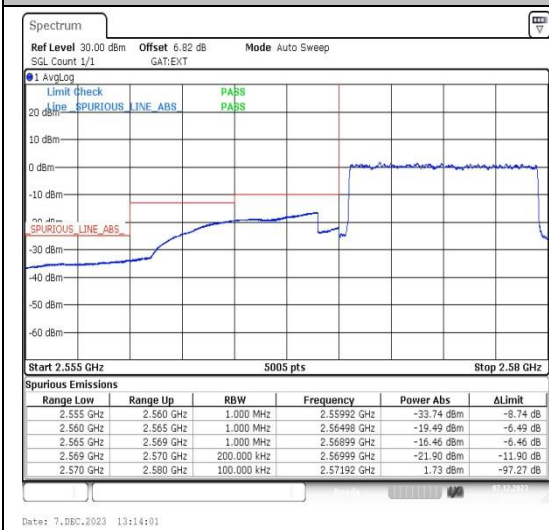

Band38_10MHz_QPSK_37800_1RB#0

Band38_10MHz_16QAM_37800_1RB#0

Band38_10MHz_QPSK_37800_1RB#49

Band38_10MHz_16QAM_37800_1RB#49

Band38_10MHz_QPSK_37800_50RB#0

Band38_10MHz_16QAM_37800_50RB#0

Band38_15MHz_QPSK_38175_1RB#0