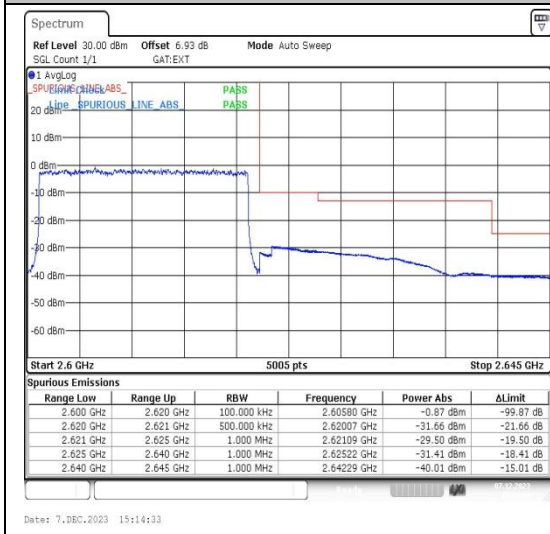

Band38_20MHz_16QAM_38150_1RB#99

Band38_20MHz_QPSK_38150_100RB#0

Band38_20MHz_16QAM_38150_100RB#0

Appendix E: Conducted Spurious Emission

Test Result

Band	Bandwidth	Modulation	Channel	RB Configuration	Frequency Range	Result (dBm)	Verdict
Band38	5MHz	QPSK	37775	1RB#0	0.009~0.15	-66.29	PASS
Band38	5MHz	QPSK	37775	1RB#0	0.15~30	-84.08	PASS
Band38	5MHz	QPSK	37775	1RB#0	30~1000	-65.22	PASS
Band38	5MHz	QPSK	37775	1RB#0	1000~20000	-35.20	PASS
Band38	5MHz	QPSK	37775	1RB#0	20000~27000	-35.16	PASS
Band38	5MHz	16QAM	37775	1RB#0	0.009~0.15	-59.20	PASS
Band38	5MHz	16QAM	37775	1RB#0	0.15~30	-85.16	PASS
Band38	5MHz	16QAM	37775	1RB#0	30~1000	-65.20	PASS
Band38	5MHz	16QAM	37775	1RB#0	1000~20000	-35.59	PASS
Band38	5MHz	16QAM	37775	1RB#0	20000~27000	-34.66	PASS
Band38	5MHz	QPSK	38000	1RB#0	0.009~0.15	-61.66	PASS
Band38	5MHz	QPSK	38000	1RB#0	0.15~30	-83.46	PASS
Band38	5MHz	QPSK	38000	1RB#0	30~1000	-65.01	PASS
Band38	5MHz	QPSK	38000	1RB#0	1000~20000	-35.48	PASS
Band38	5MHz	QPSK	38000	1RB#0	20000~27000	-35.02	PASS
Band38	5MHz	16QAM	38000	1RB#0	0.009~0.15	-55.67	PASS
Band38	5MHz	16QAM	38000	1RB#0	0.15~30	-85.26	PASS
Band38	5MHz	16QAM	38000	1RB#0	30~1000	-65.13	PASS
Band38	5MHz	16QAM	38000	1RB#0	1000~20000	-35.44	PASS
Band38	5MHz	16QAM	38000	1RB#0	20000~27000	-34.50	PASS
Band38	5MHz	QPSK	38225	1RB#0	0.009~0.15	-62.50	PASS
Band38	5MHz	QPSK	38225	1RB#0	0.15~30	-84.41	PASS
Band38	5MHz	QPSK	38225	1RB#0	30~1000	-65.43	PASS
Band38	5MHz	QPSK	38225	1RB#0	1000~20000	-35.18	PASS
Band38	5MHz	QPSK	38225	1RB#0	20000~27000	-35.13	PASS
Band38	5MHz	16QAM	38225	1RB#0	0.009~0.15	-56.23	PASS
Band38	5MHz	16QAM	38225	1RB#0	0.15~30	-85.71	PASS
Band38	5MHz	16QAM	38225	1RB#0	30~1000	-65.55	PASS
Band38	5MHz	16QAM	38225	1RB#0	1000~20000	-35.32	PASS
Band38	5MHz	16QAM	38225	1RB#0	20000~27000	-34.93	PASS
Band38	10MHz	QPSK	37800	1RB#0	0.009~0.15	-76.65	PASS
Band38	10MHz	QPSK	37800	1RB#0	0.15~30	-82.39	PASS
Band38	10MHz	QPSK	37800	1RB#0	30~1000	-65.28	PASS
Band38	10MHz	QPSK	37800	1RB#0	1000~20000	-35.05	PASS
Band38	10MHz	QPSK	37800	1RB#0	20000~27000	-34.37	PASS
Band38	10MHz	16QAM	37800	1RB#0	0.009~0.15	-78.49	PASS