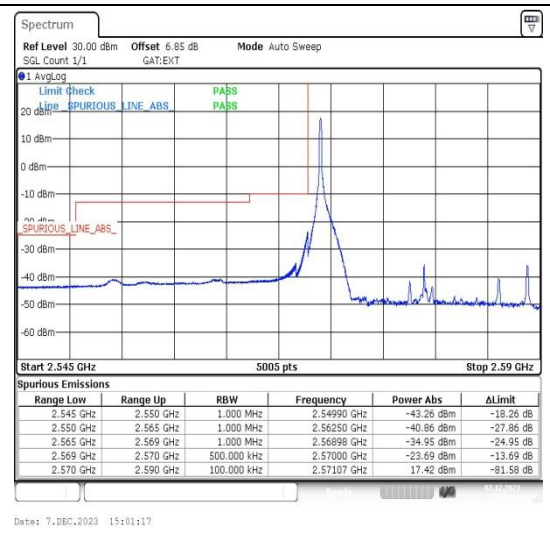

Band38_15MHz_16QAM_38175_1RB#0

Band38_15MHz_QPSK_38175_1RB#74

Band38_15MHz_16QAM_38175_1RB#74

Band38_15MHz_QPSK_38175_75RB#0

Band38_15MHz_16QAM_38175_75RB#0

Band38_20MHz_QPSK_37850_1RB#0

Band38_20MHz_16QAM_37850_1RB#0