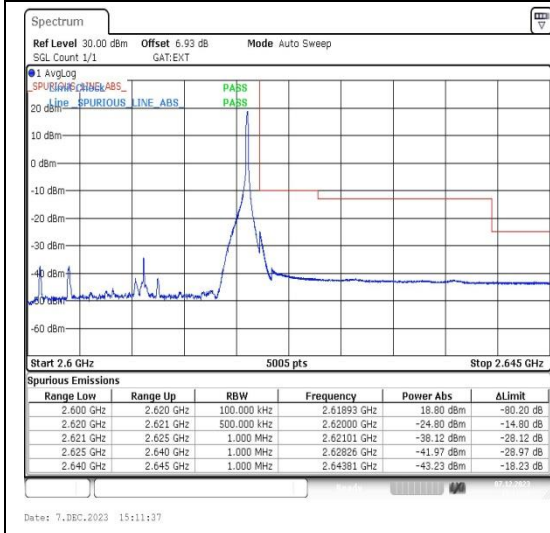

Band38_20MHz_QPSK_38150_1RB#0

Band38_20MHz_QPSK_38150_1RB#99