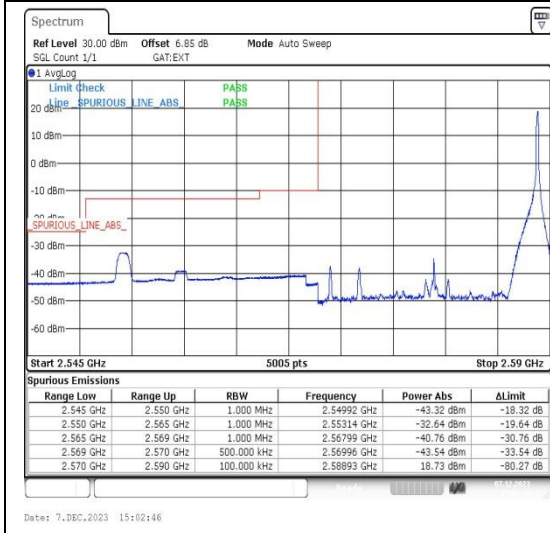

Band38_15MHz_16QAM_38175_1RB#0

Band38_15MHz_QPSK_38175_1RB#74

Band38_15MHz_16QAM_38175_1RB#74

Band38_15MHz_QPSK_38175_75RB#0

Band38_15MHz_16QAM_38175_75RB#0

Band38_20MHz_QPSK_37850_1RB#0

Band38_20MHz_16QAM_37850_1RB#0