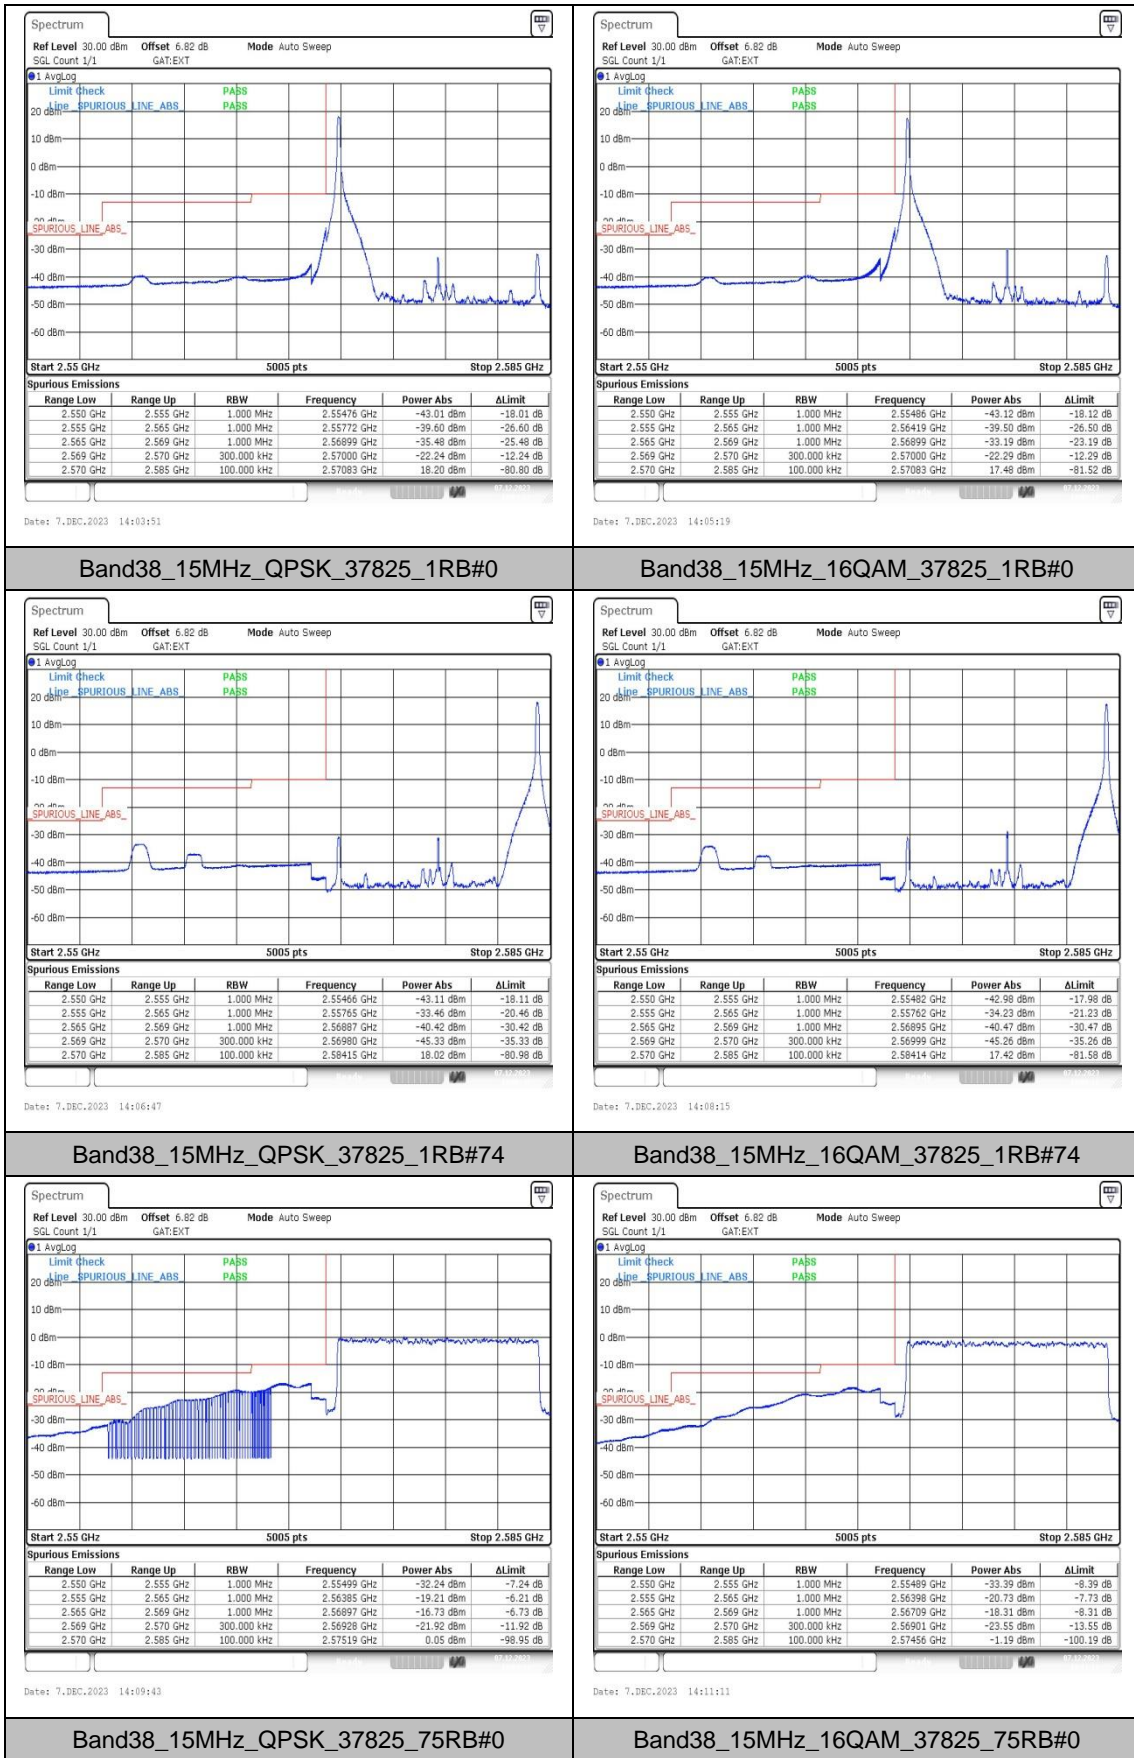

Band38_10MHz_QPSK_37800_1RB#0

Band38_10MHz_16QAM_37800_1RB#0

Band38_10MHz_QPSK_37800_1RB#49

Band38_10MHz_16QAM_37800_1RB#49

Band38_10MHz_QPSK_37800_50RB#0

Band38_10MHz_16QAM_37800_50RB#0

Band38_15MHz_QPSK_38175_1RB#0

Band38_15MHz_16QAM_38175_1RB#0

Band38_15MHz_QPSK_38175_1RB#74

Band38_15MHz_16QAM_38175_1RB#74

Band38_15MHz_QPSK_38175_75RB#0

Band38_15MHz_16QAM_38175_75RB#0

Band38_20MHz_QPSK_37850_1RB#0

Band38_20MHz_16QAM_37850_1RB#0

Band38_20MHz_QPSK_37850_1RB#99

Band38_20MHz_16QAM_37850_1RB#99

Band38_20MHz_QPSK_37850_100RB#0

Band38_20MHz_16QAM_37850_100RB#0

Band38_20MHz_QPSK_38150_1RB#0

Band38_20MHz_16QAM_38150_1RB#0

Band38_20MHz_QPSK_38150_1RB#99

Test Graphs