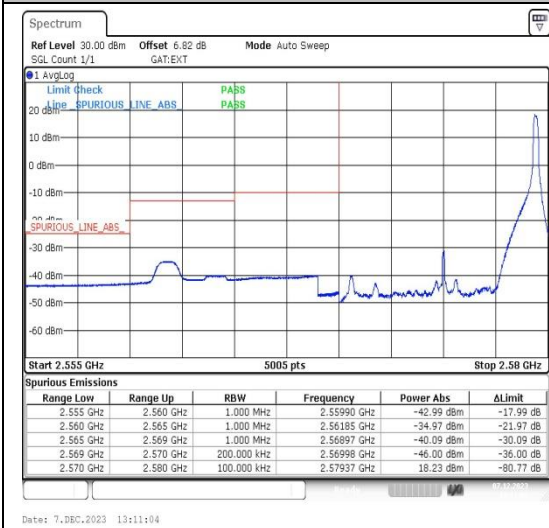

Band38_10MHz_QPSK_37800_1RB#0

Band38_10MHz_16QAM_37800_1RB#0

Band38_10MHz_QPSK_37800_1RB#49

Band38_10MHz_16QAM_37800_1RB#49

Band38_10MHz_QPSK_37800_50RB#0

Band38_10MHz_16QAM_37800_50RB#0

Band38_15MHz_QPSK_38175_1RB#0