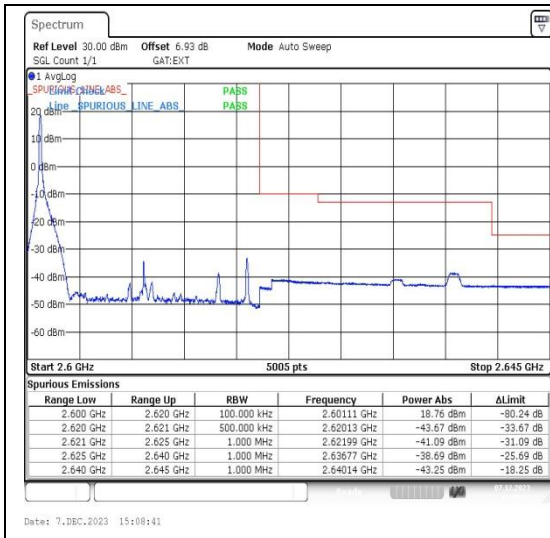

Band38_20MHz_QPSK_37850_100RB#0

Band38_20MHz_QPSK_38150_1RB#0