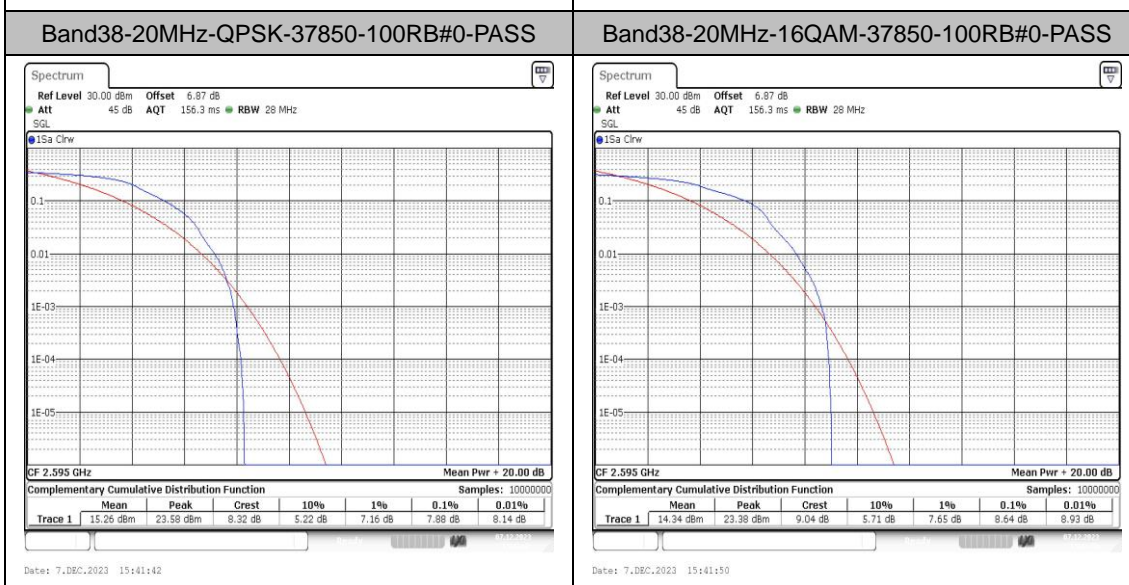

Test Graphs

Band38-5MHz-QPSK-37775-1RB#0-PASS

Band38-5MHz-16QAM-37775-1RB#0-PASS

Band38-5MHz-QPSK-37775-25RB#0-PASS

Band38-5MHz-16QAM-37775-25RB#0-PASS

Band38-5MHz-QPSK-38000-1RB#0-PASS

Band38-5MHz-16QAM-38000-1RB#0-PASS