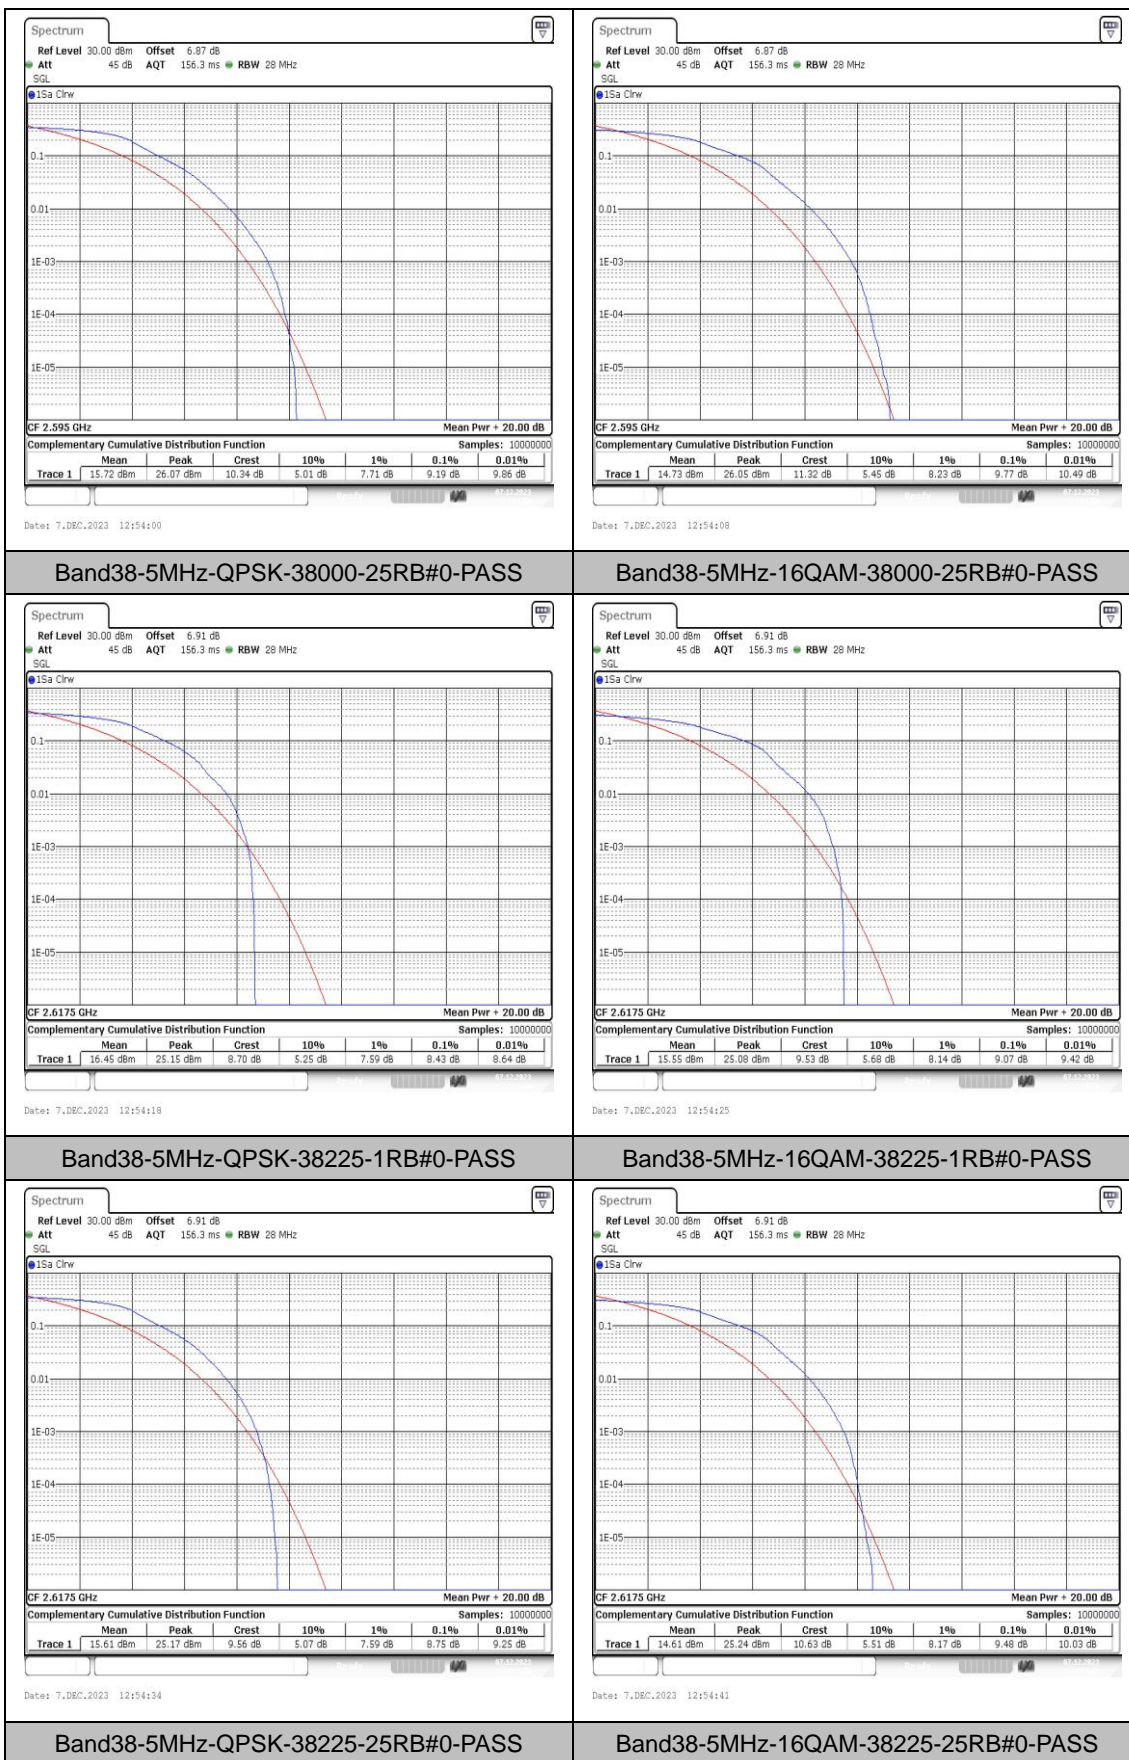

Test Graphs

Band38-5MHz-QPSK-37775-1RB#0-PASS

Band38-5MHz-16QAM-37775-1RB#0-PASS

Band38-5MHz-QPSK-37775-25RB#0-PASS

Band38-5MHz-16QAM-37775-25RB#0-PASS

Band38-5MHz-QPSK-38000-1RB#0-PASS

Band38-5MHz-16QAM-38000-1RB#0-PASS