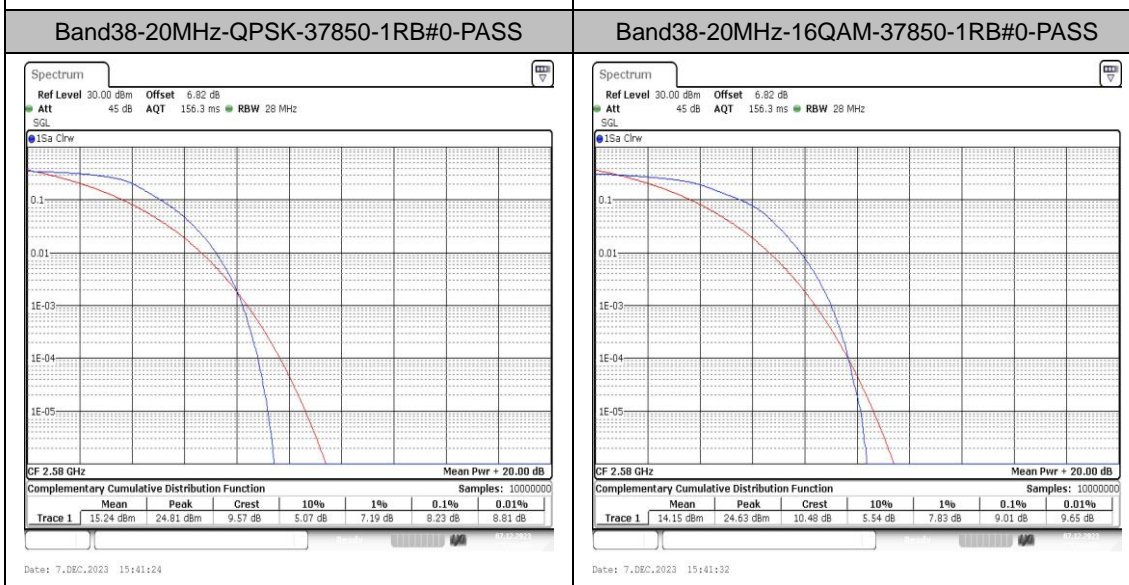

Test Graphs

Band38-5MHz-QPSK-37775-1RB#0-PASS

Band38-5MHz-16QAM-37775-1RB#0-PASS

Band38-5MHz-QPSK-37775-25RB#0-PASS

Band38-5MHz-16QAM-37775-25RB#0-PASS

Band38-5MHz-QPSK-38000-1RB#0-PASS

Band38-5MHz-16QAM-38000-1RB#0-PASS