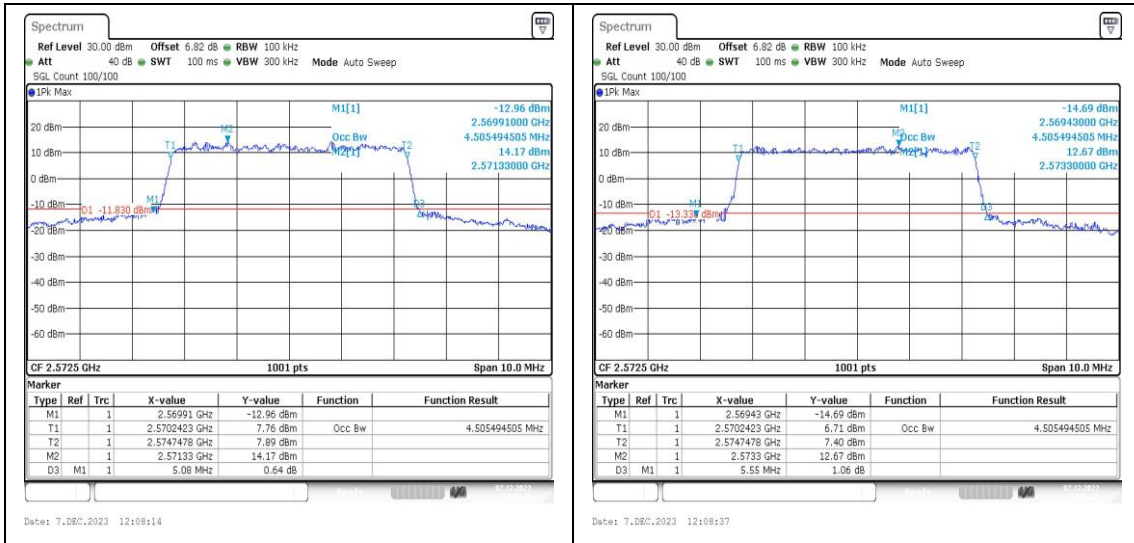

Test Graphs