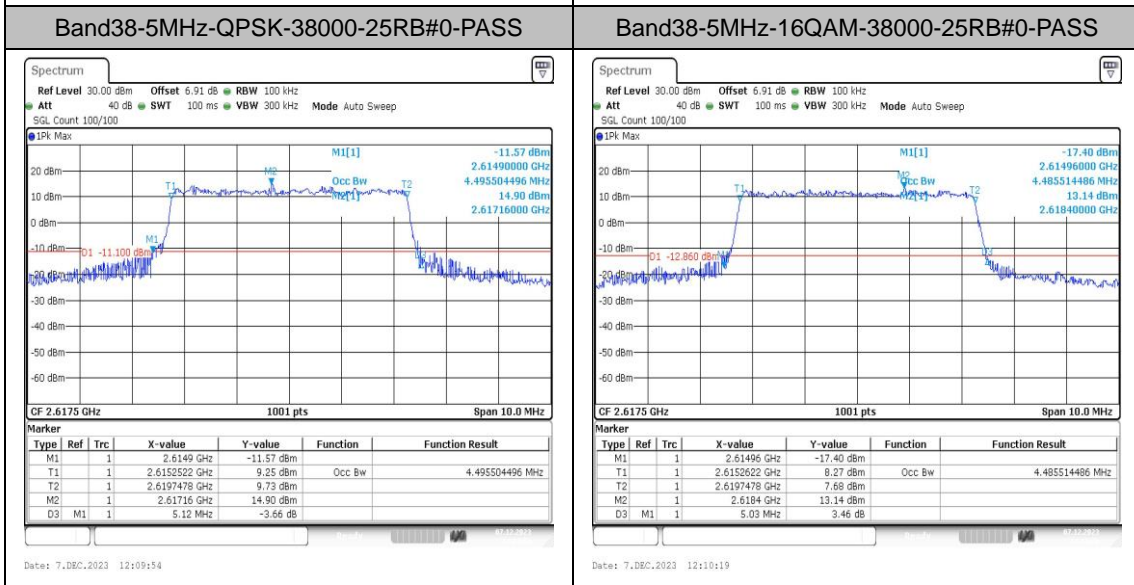

Test Graphs