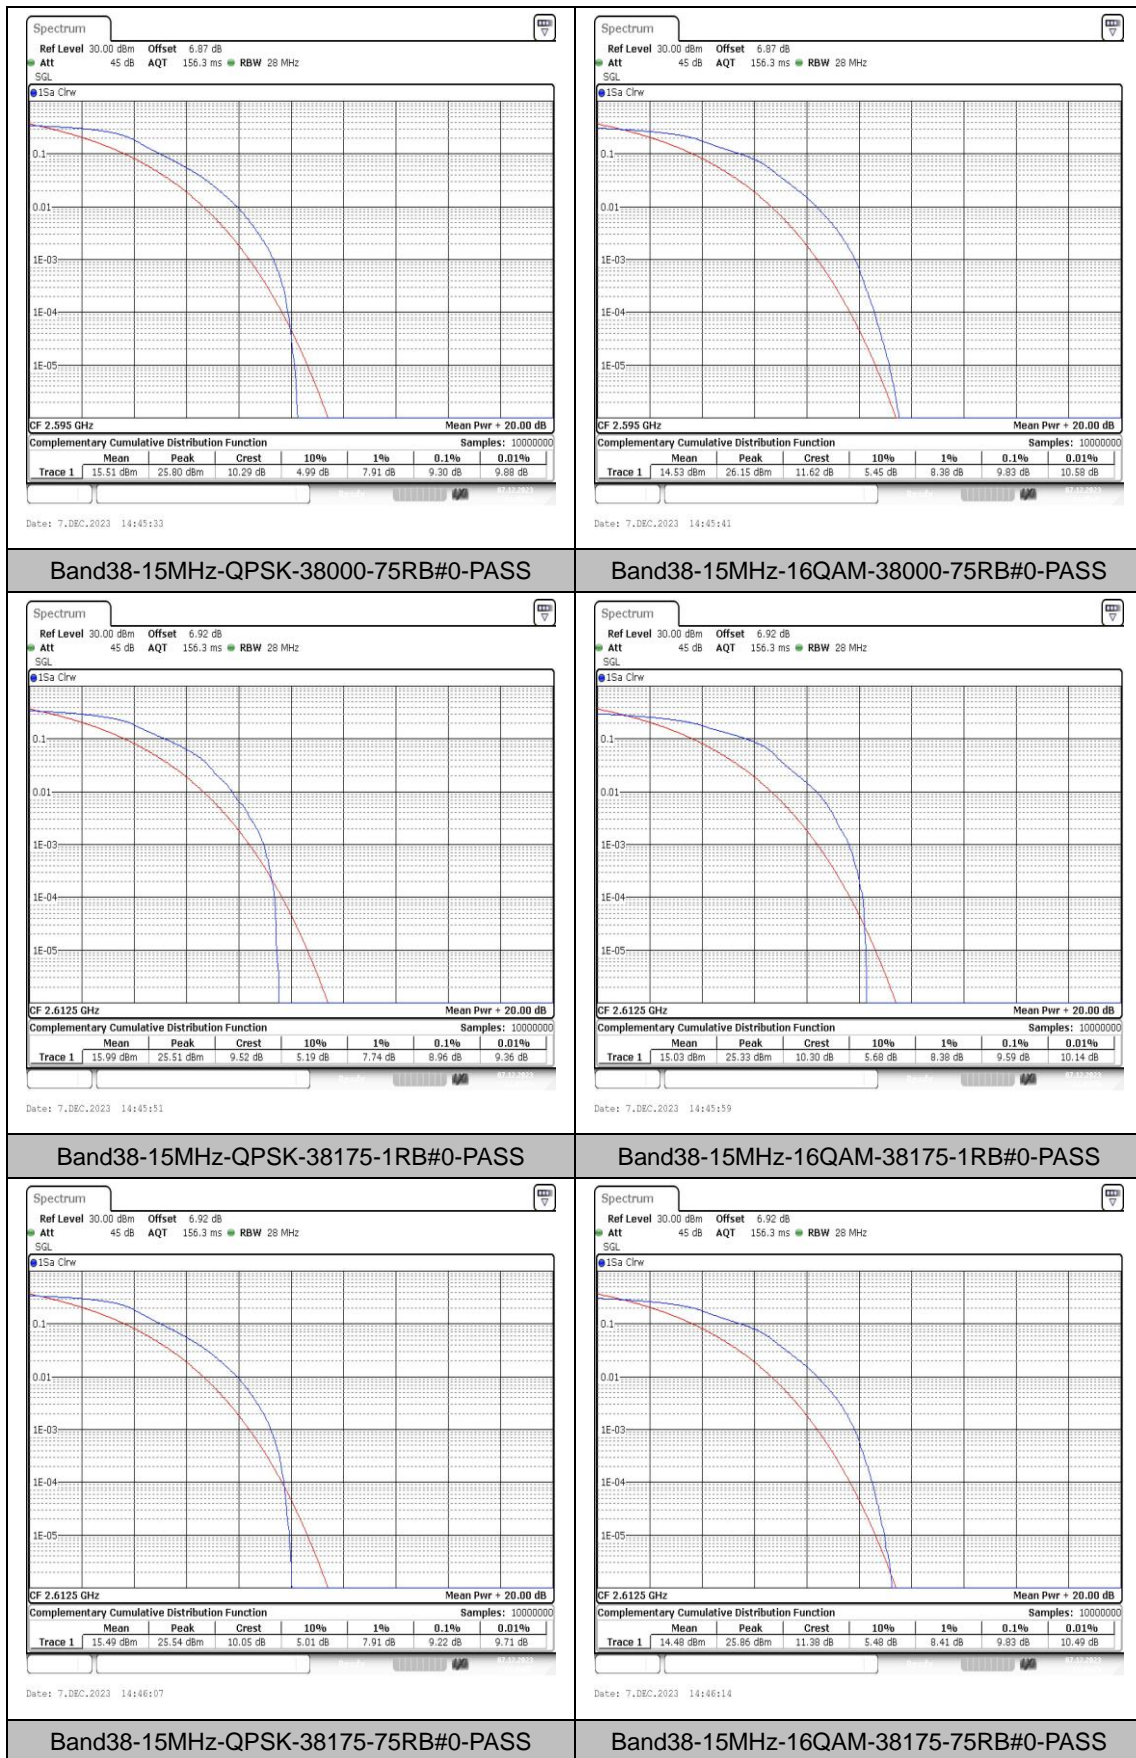

Test Graphs

Band38-5MHz-QPSK-37775-1RB#0-PASS

Band38-5MHz-16QAM-37775-1RB#0-PASS

Band38-5MHz-QPSK-37775-25RB#0-PASS

Band38-5MHz-16QAM-37775-25RB#0-PASS

Band38-5MHz-QPSK-38000-1RB#0-PASS

Band38-5MHz-16QAM-38000-1RB#0-PASS