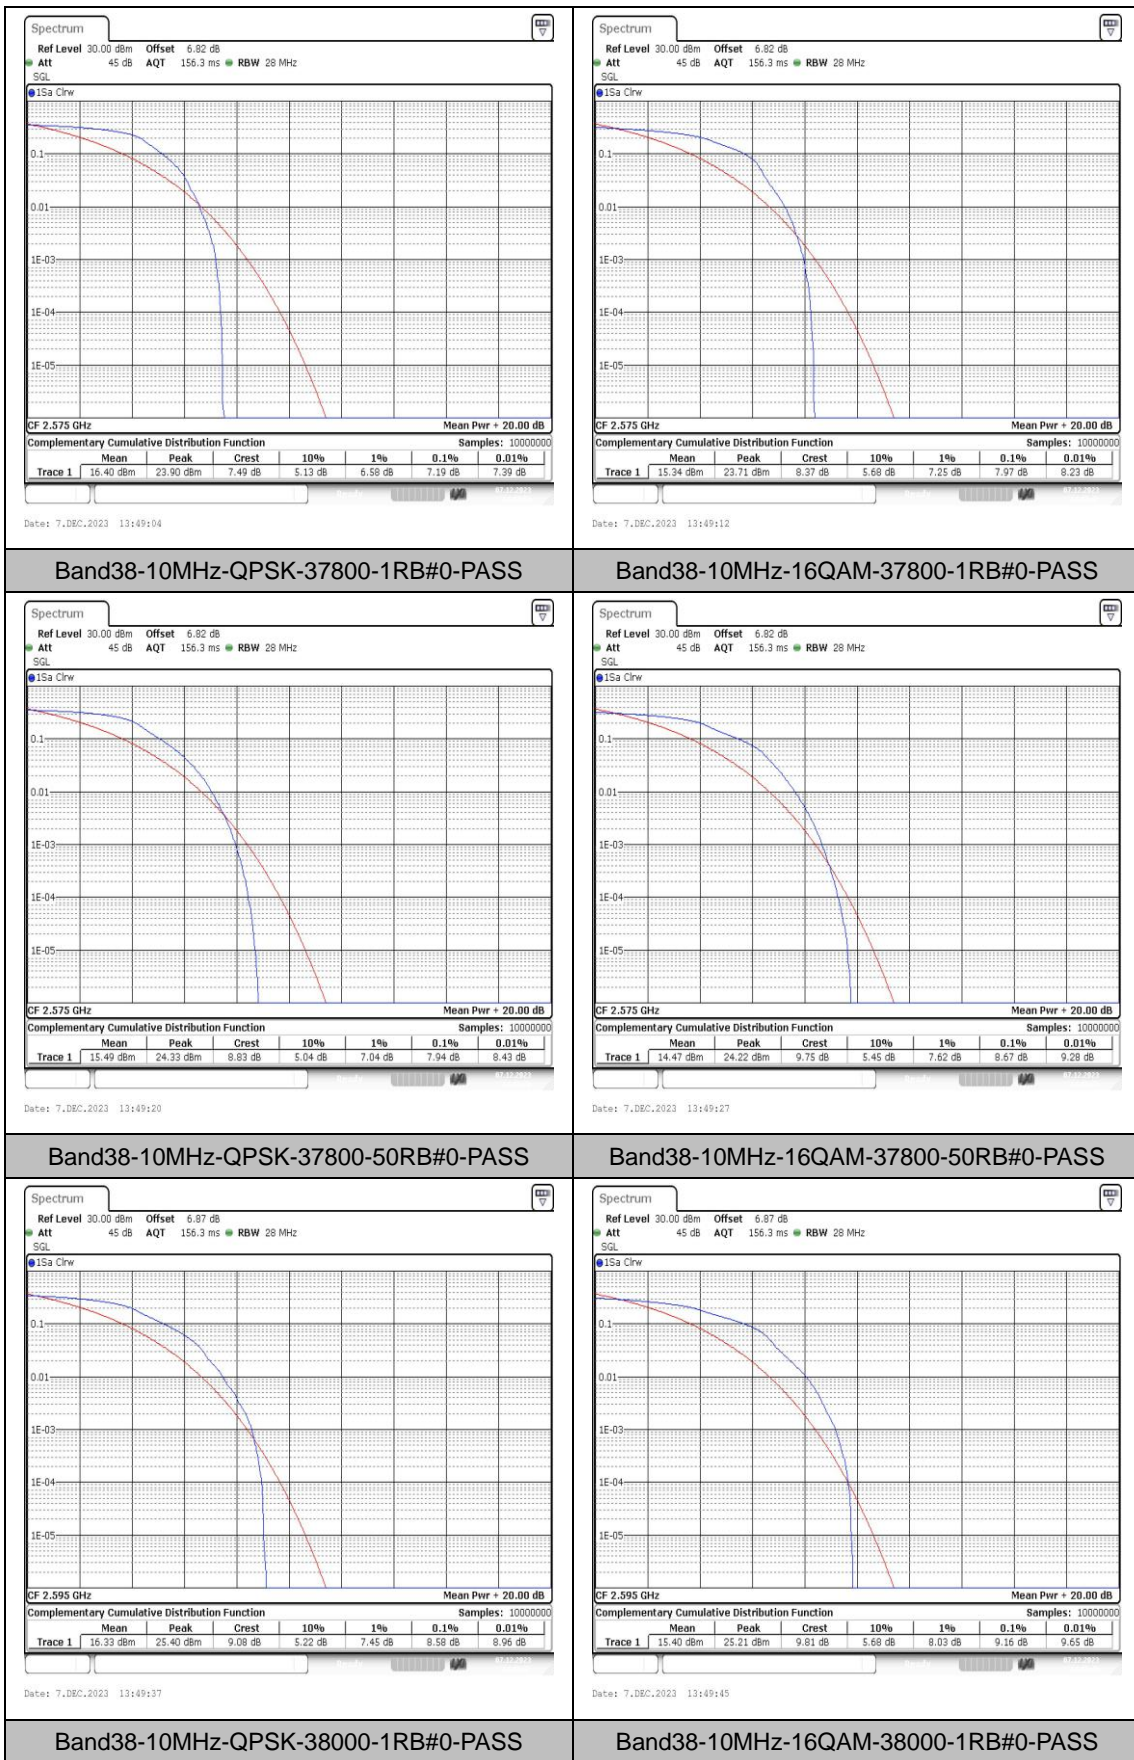

Test Graphs

Band38-5MHz-QPSK-37775-1RB#0-PASS

Band38-5MHz-16QAM-37775-1RB#0-PASS

Band38-5MHz-QPSK-37775-25RB#0-PASS

Band38-5MHz-16QAM-37775-25RB#0-PASS

Band38-5MHz-QPSK-38000-1RB#0-PASS

Band38-5MHz-16QAM-38000-1RB#0-PASS