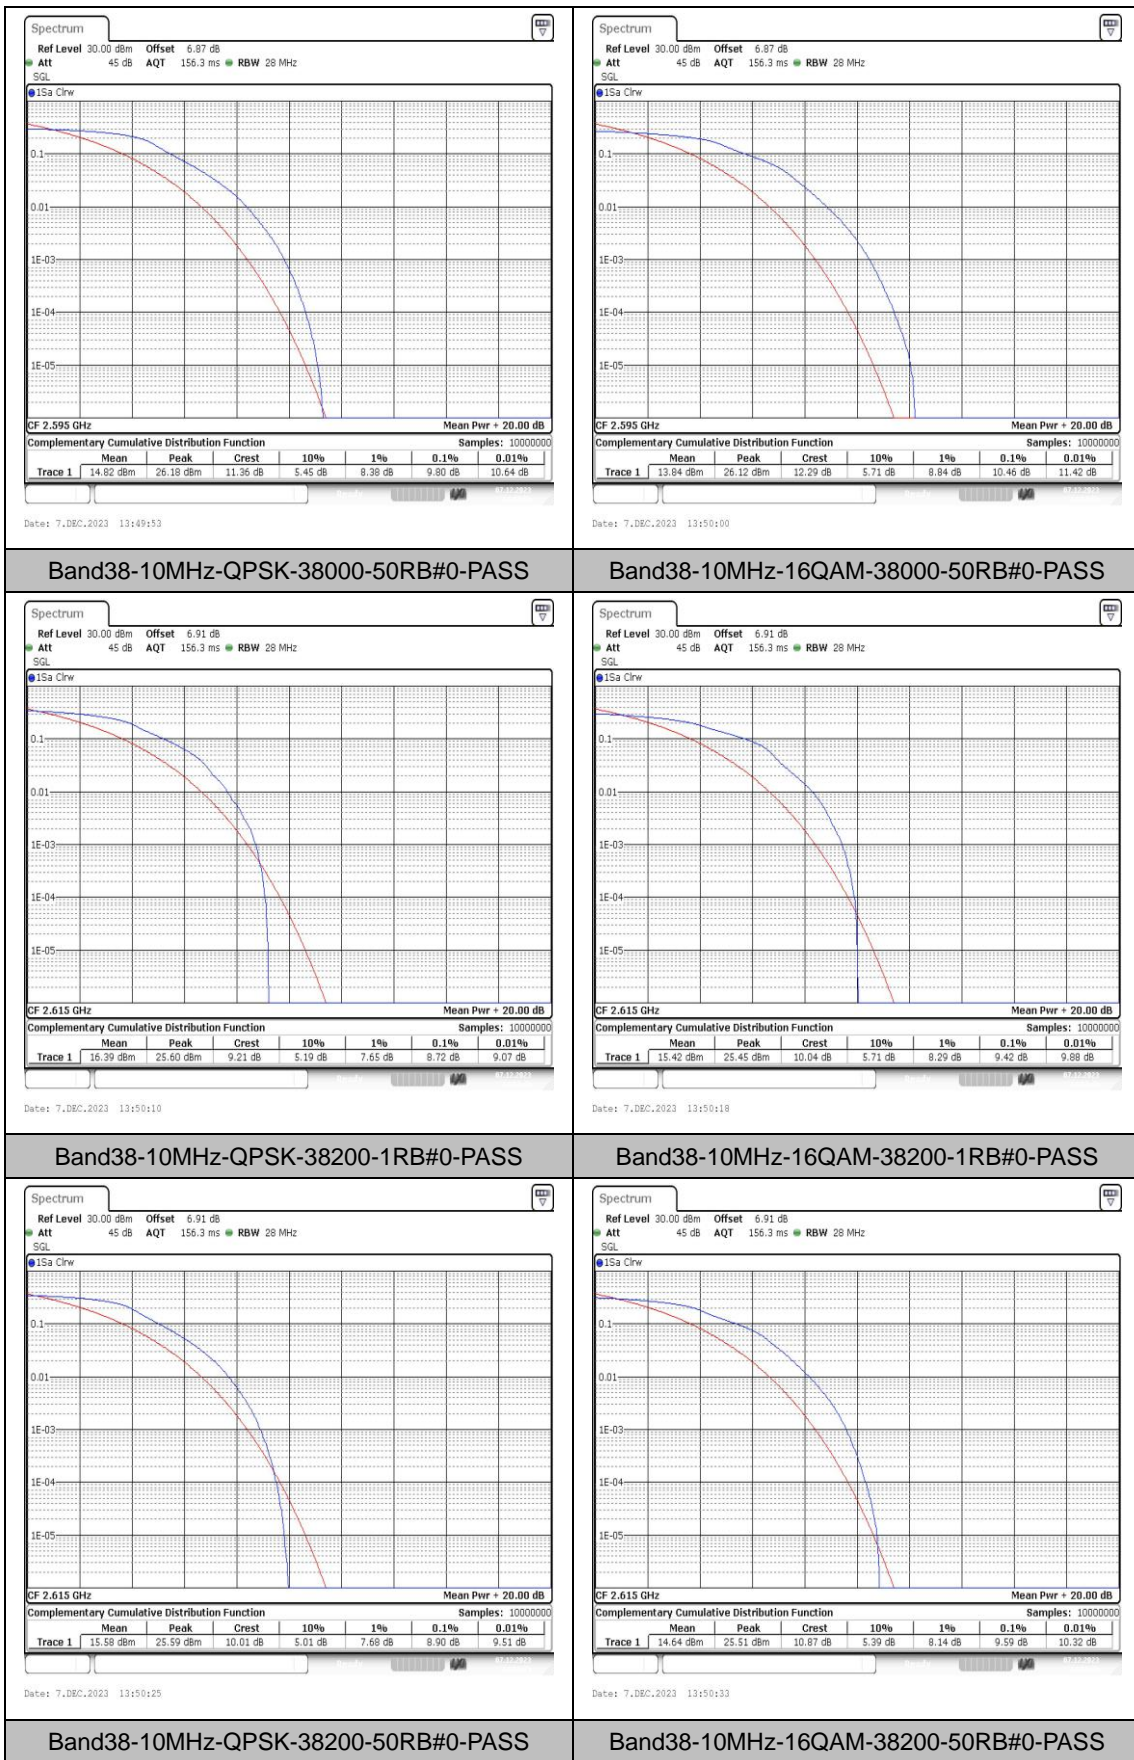

Test Graphs

Band38-5MHz-QPSK-37775-1RB#0-PASS

Band38-5MHz-16QAM-37775-1RB#0-PASS

Band38-5MHz-QPSK-37775-25RB#0-PASS

Band38-5MHz-16QAM-37775-25RB#0-PASS

Band38-5MHz-QPSK-38000-1RB#0-PASS

Band38-5MHz-16QAM-38000-1RB#0-PASS