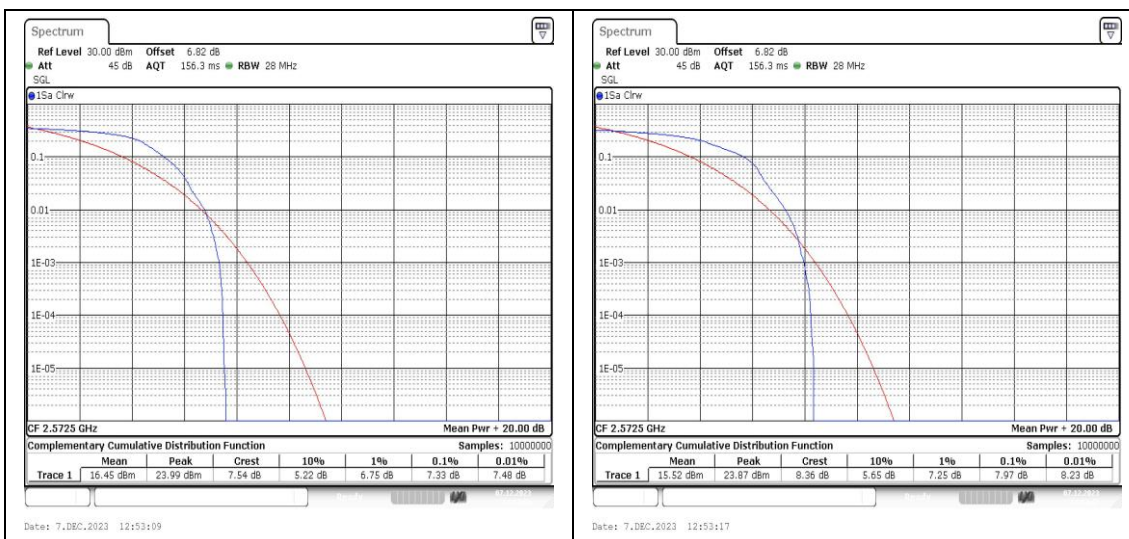

Test Graphs

Band38-5MHz-QPSK-37775-1RB#0-PASS

Band38-5MHz-16QAM-37775-1RB#0-PASS