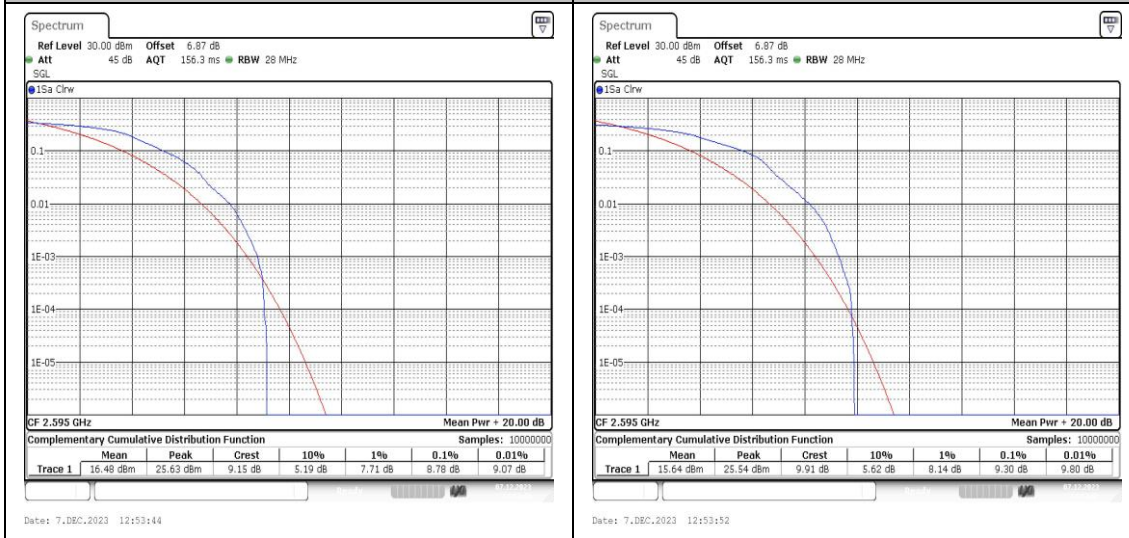

Test Graphs

Band38-5MHz-QPSK-37775-1RB#0-PASS

Band38-5MHz-16QAM-37775-1RB#0-PASS

Band38-5MHz-QPSK-37775-25RB#0-PASS

Band38-5MHz-16QAM-37775-25RB#0-PASS

Band38-5MHz-QPSK-38000-1RB#0-PASS

Band38-5MHz-16QAM-38000-1RB#0-PASS