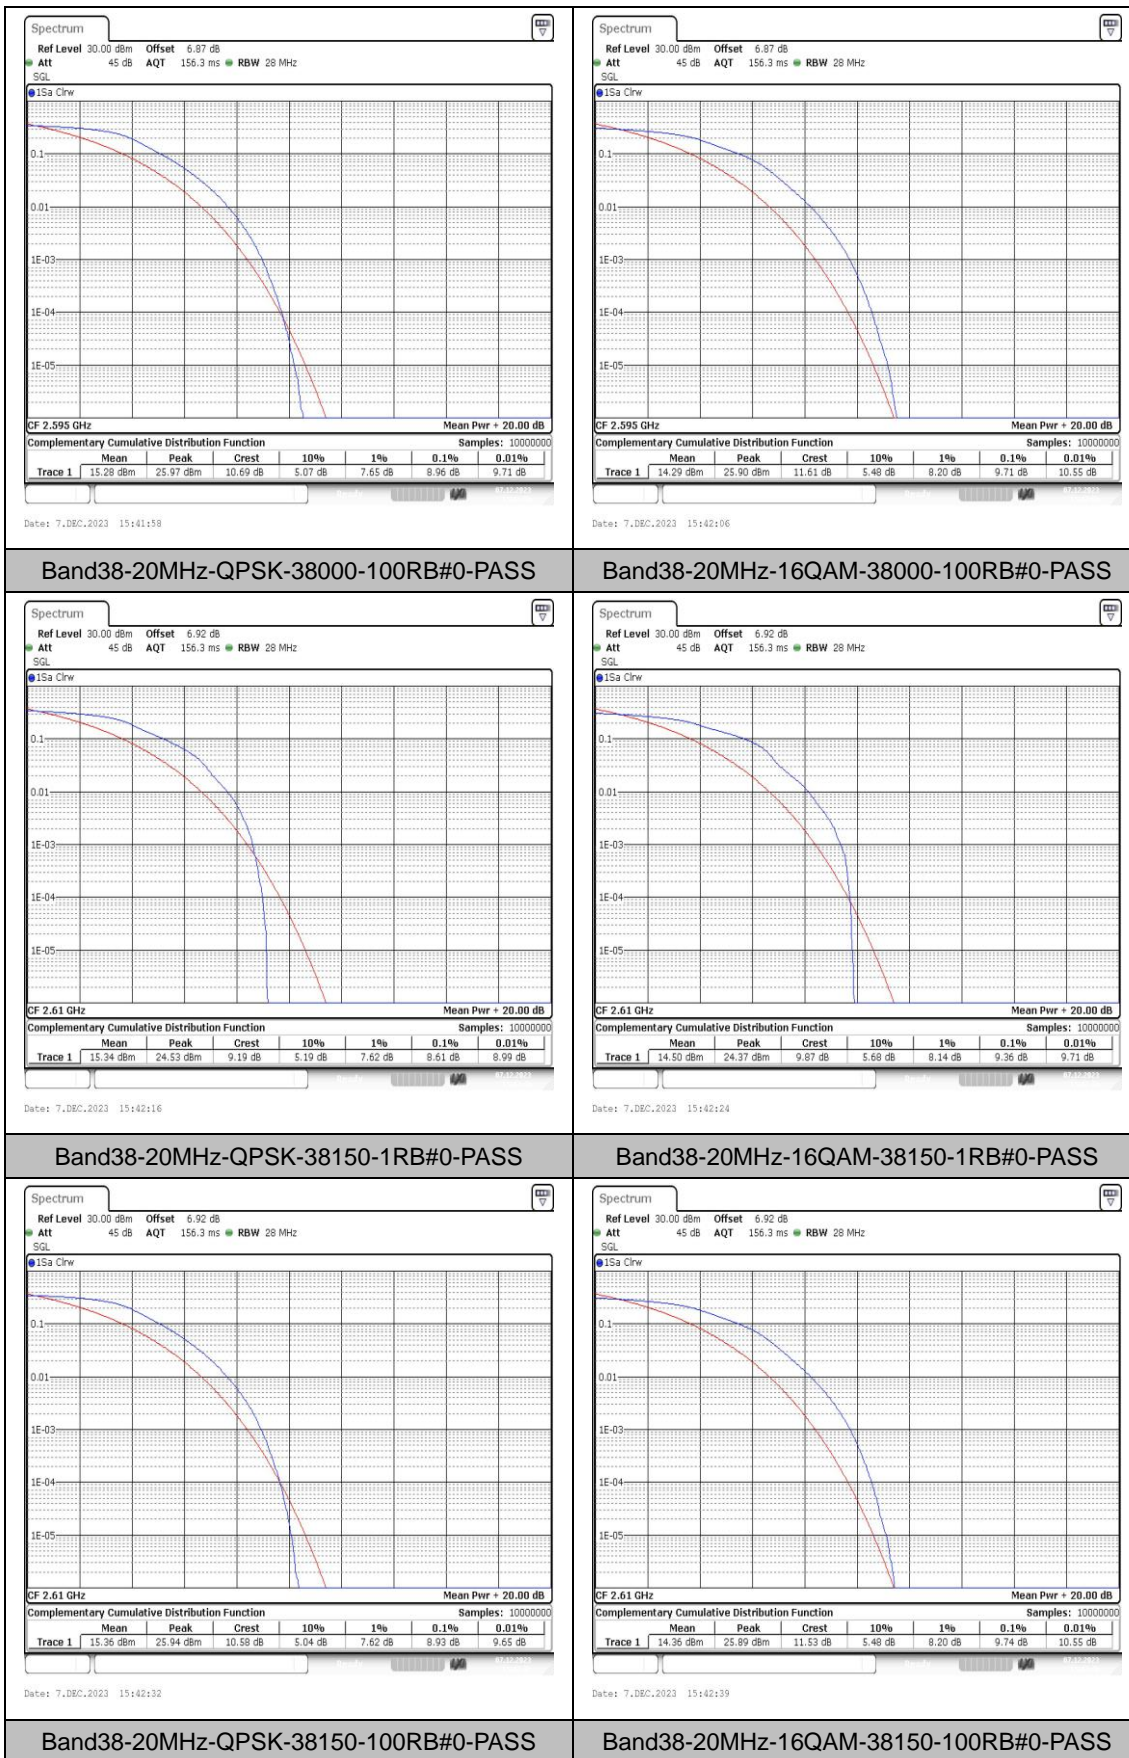

Test Graphs

Band38-5MHz-QPSK-37775-1RB#0-PASS

Band38-5MHz-16QAM-37775-1RB#0-PASS

Band38-5MHz-QPSK-37775-25RB#0-PASS

Band38-5MHz-16QAM-37775-25RB#0-PASS

Band38-5MHz-QPSK-38000-1RB#0-PASS

Band38-5MHz-16QAM-38000-1RB#0-PASS