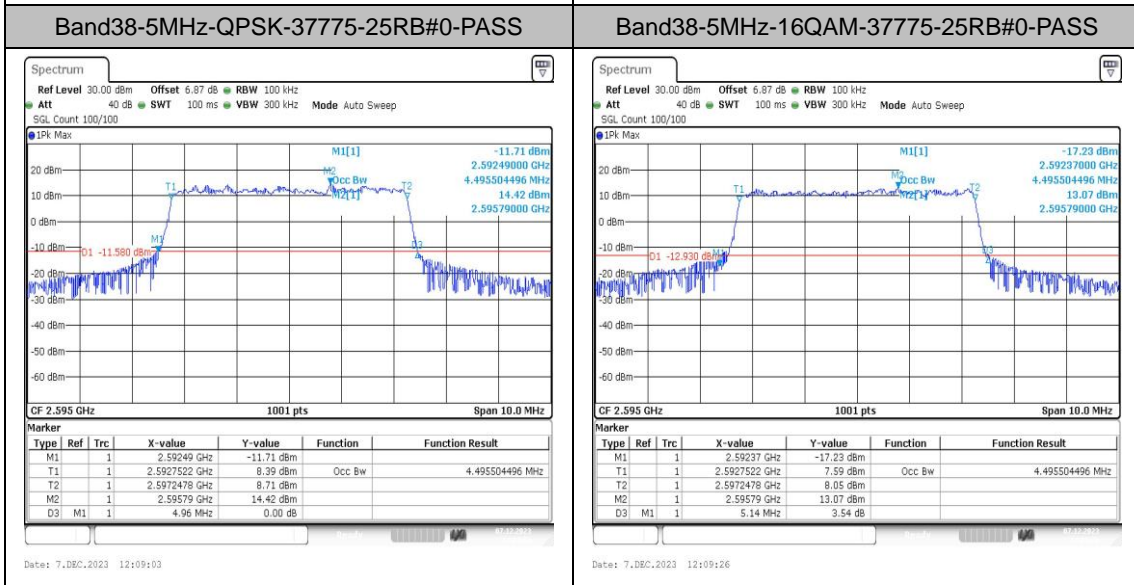

Test Graphs