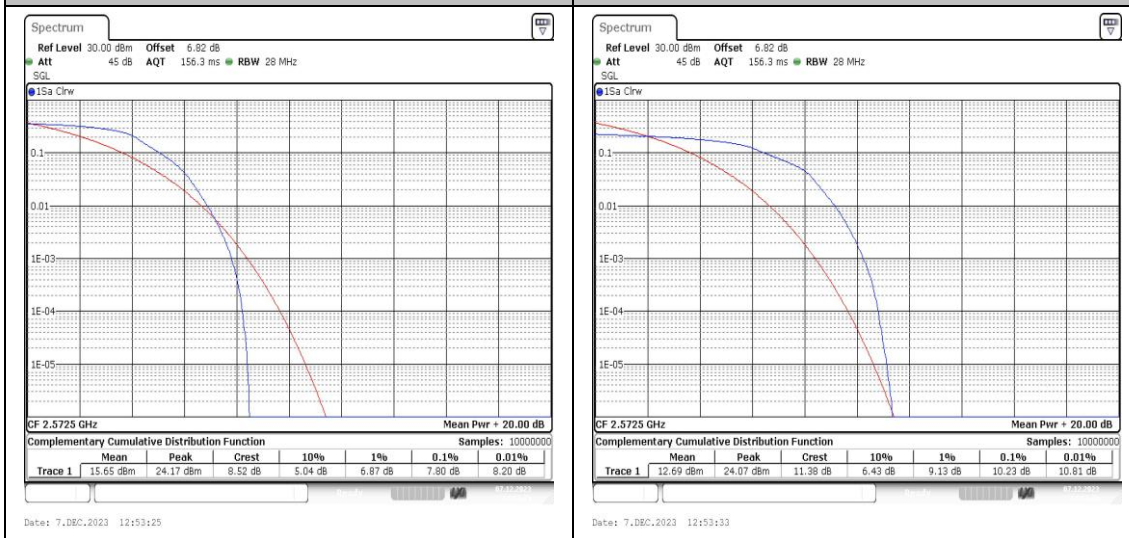

Band38-5MHz-QPSK-37775-25RB#0-PASS

Band38-5MHz-16QAM-37775-25RB#0-PASS