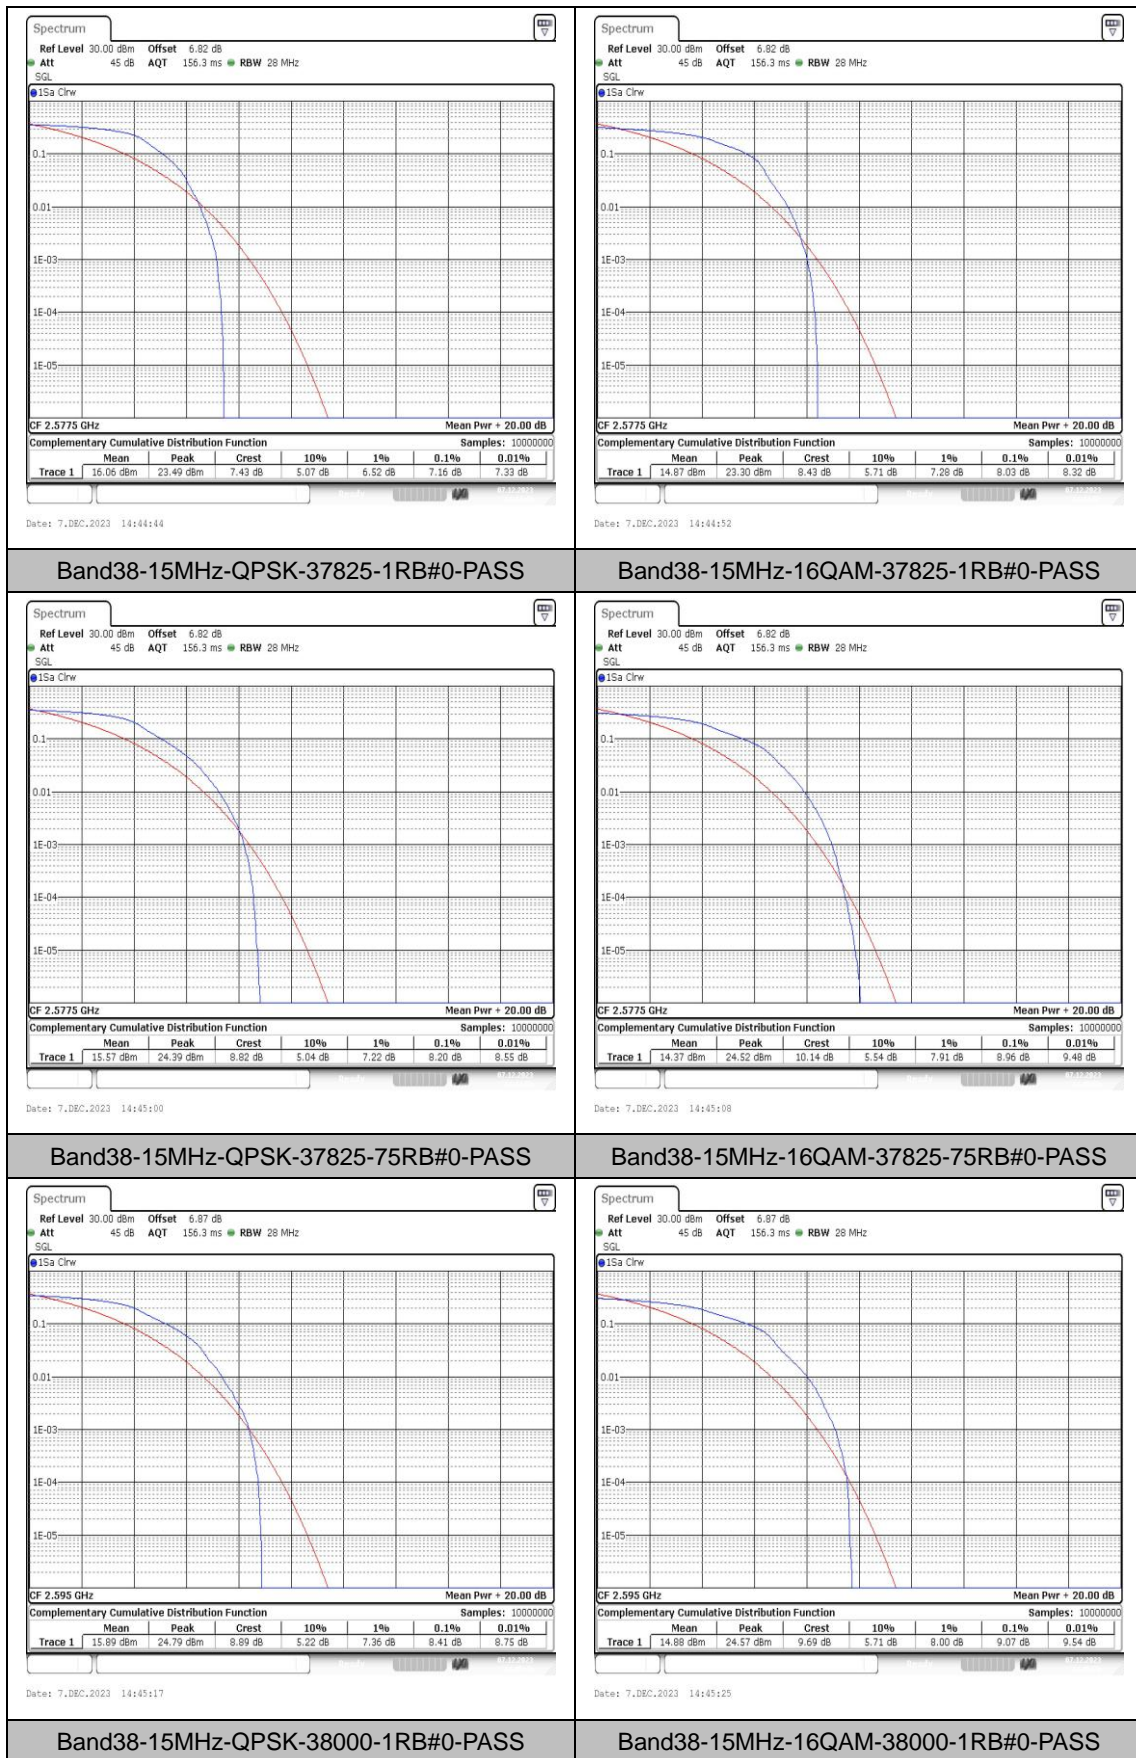

Test Graphs

Band38-5MHz-QPSK-37775-1RB#0-PASS

Band38-5MHz-16QAM-37775-1RB#0-PASS

Band38-5MHz-QPSK-37775-25RB#0-PASS

Band38-5MHz-16QAM-37775-25RB#0-PASS

Band38-5MHz-QPSK-38000-1RB#0-PASS

Band38-5MHz-16QAM-38000-1RB#0-PASS