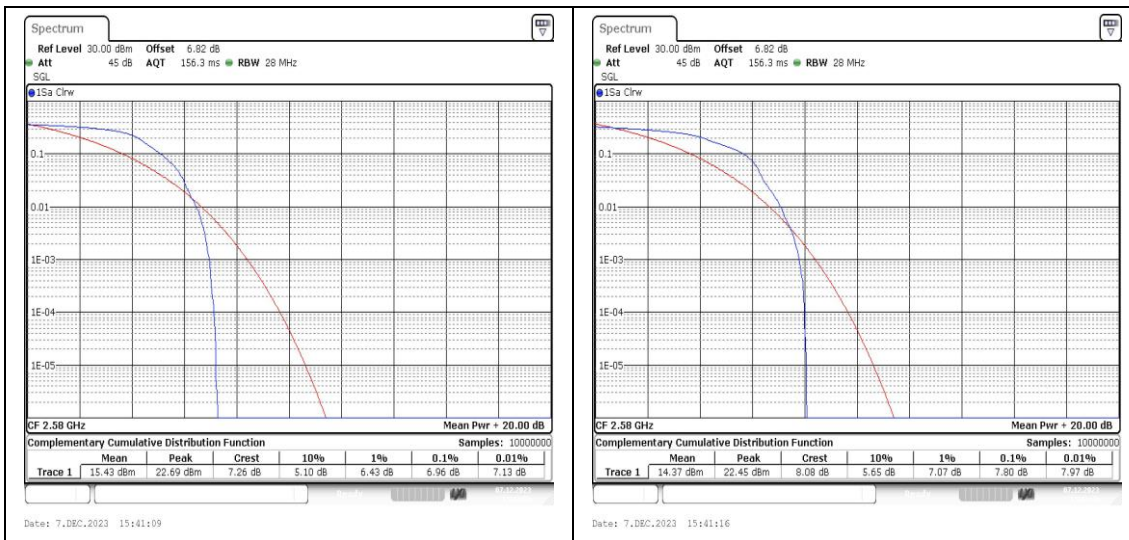

Test Graphs

Band38-5MHz-QPSK-37775-1RB#0-PASS

Band38-5MHz-16QAM-37775-1RB#0-PASS

Band38-5MHz-QPSK-37775-25RB#0-PASS

Band38-5MHz-16QAM-37775-25RB#0-PASS

Band38-5MHz-QPSK-38000-1RB#0-PASS

Band38-5MHz-16QAM-38000-1RB#0-PASS