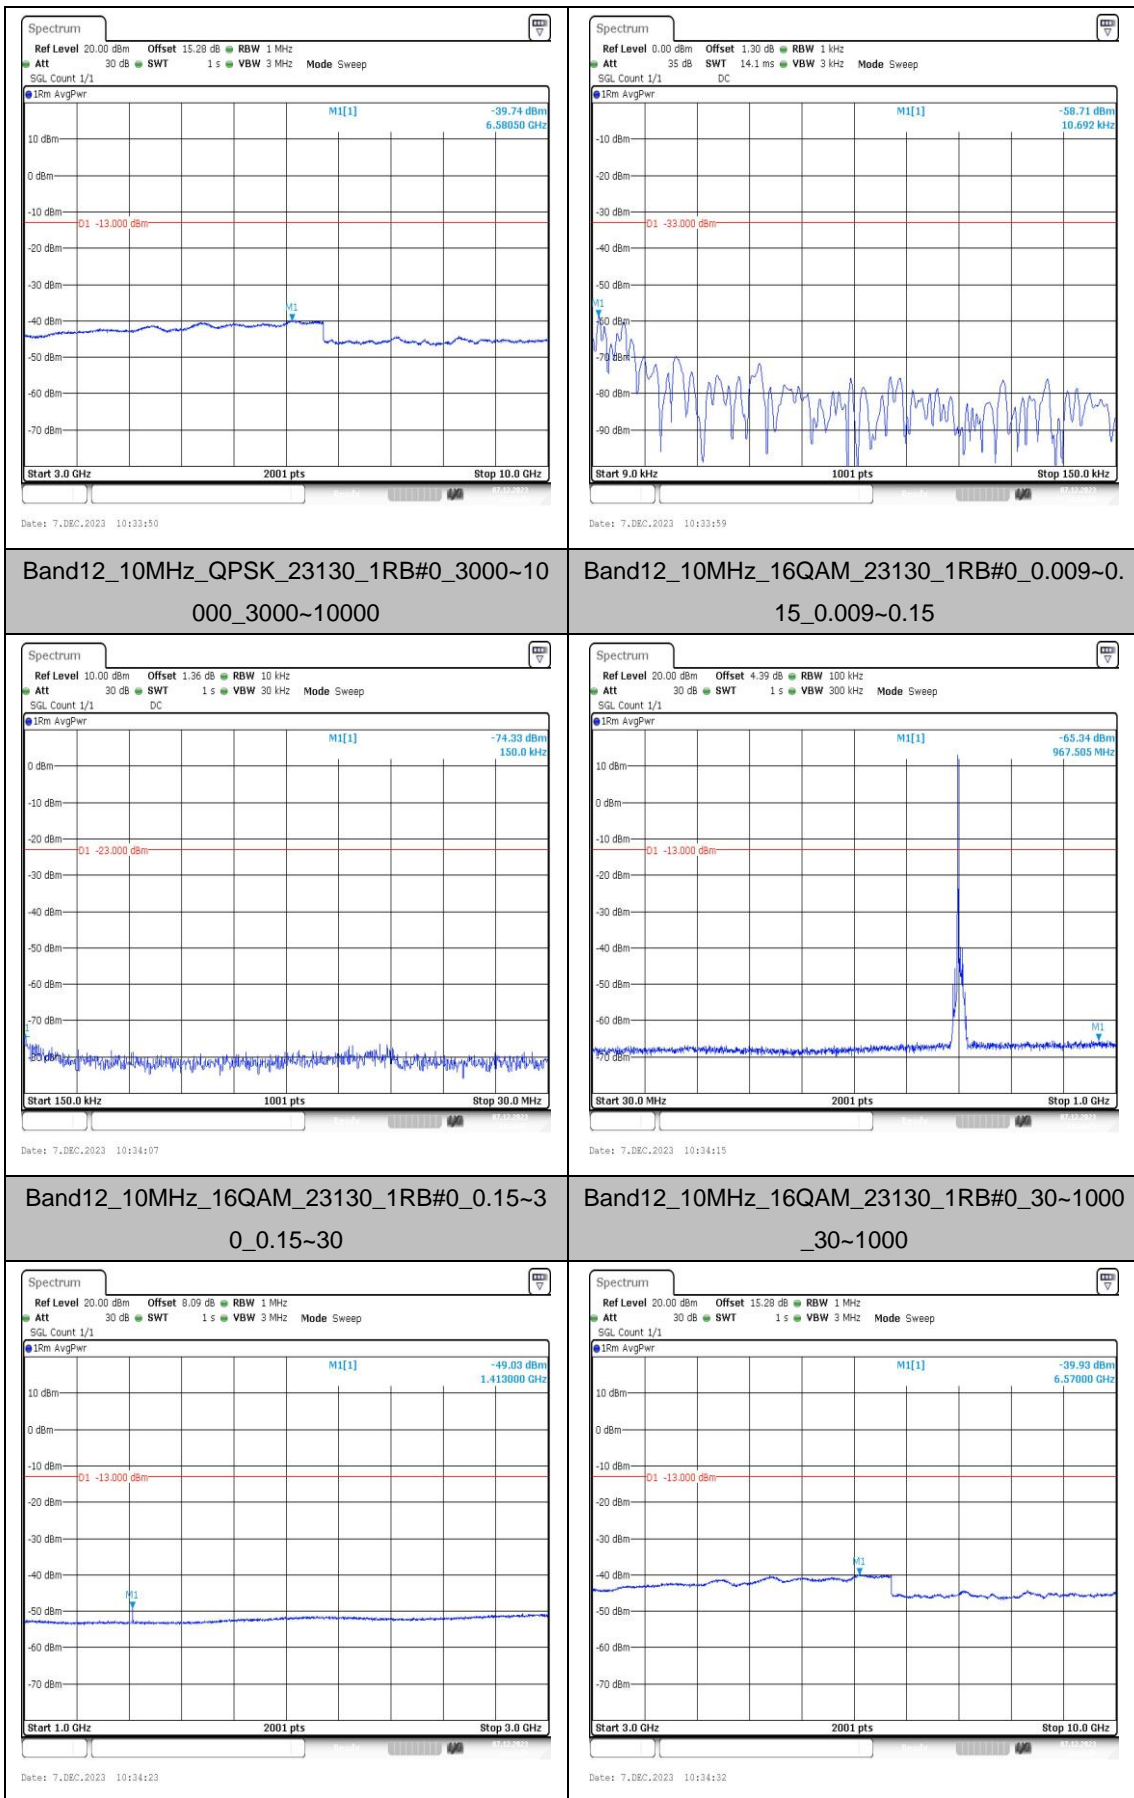

Band12\_5MHz\_QPSK\_23155\_1RB#0\_3000~10000\_3000~10000

Band12\_5MHz\_16QAM\_23155\_1RB#0\_0.009~0.15\_0.009~0.15

Band12\_5MHz\_16QAM\_23155\_1RB#0\_0.15~30\_0.15~30

Band12\_5MHz\_16QAM\_23155\_1RB#0\_30~1000\_30~1000