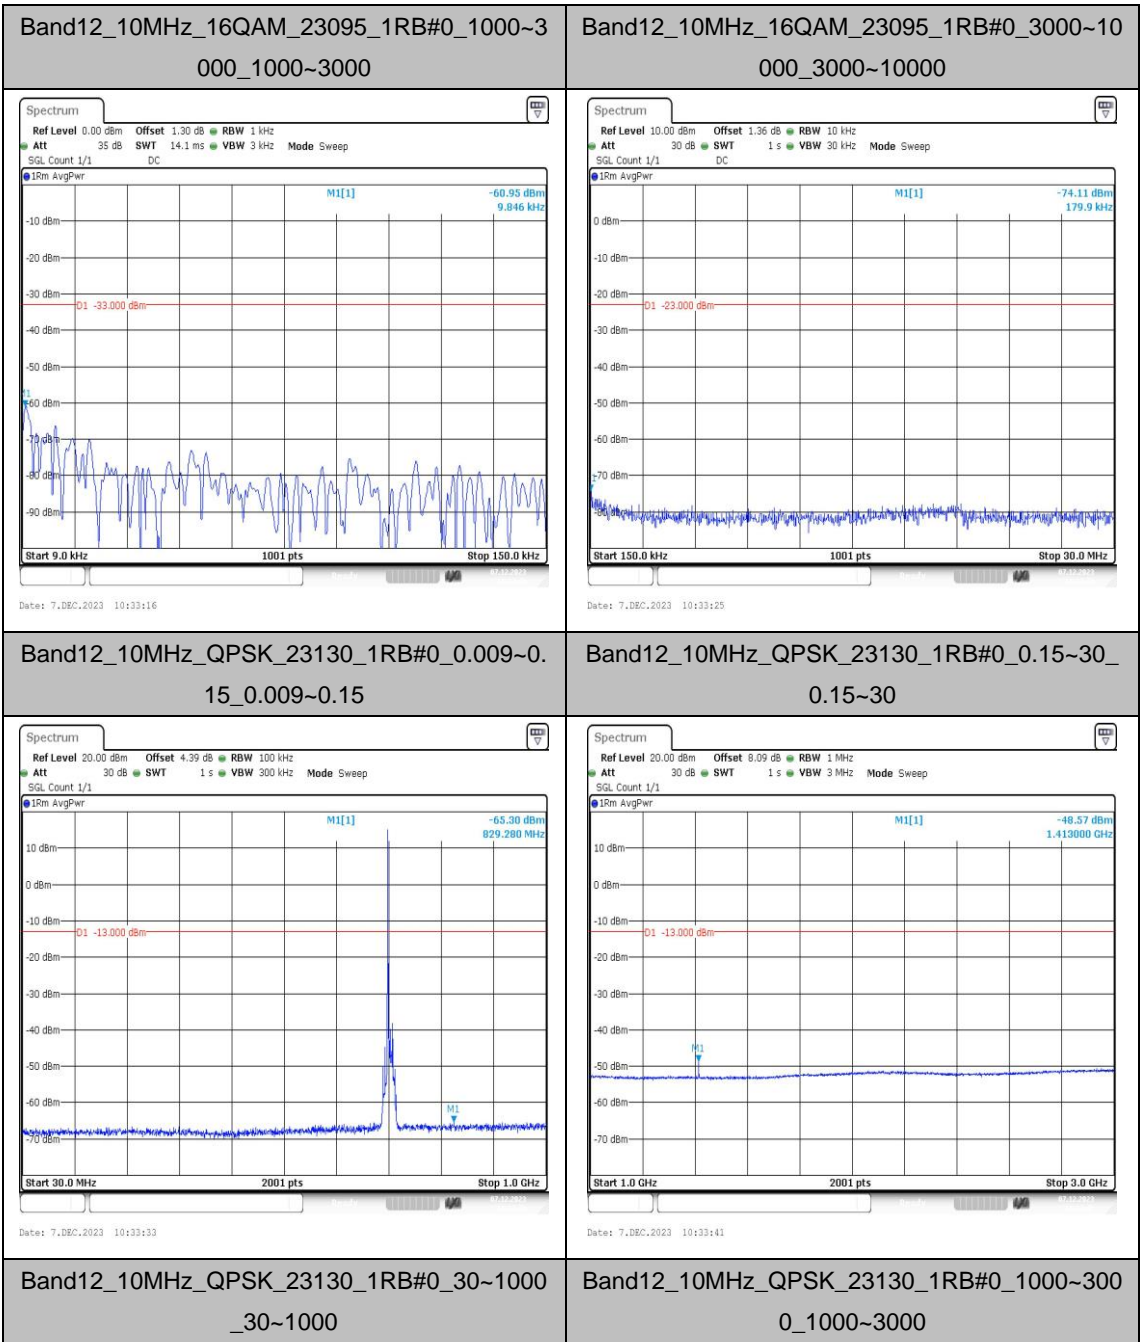

Band12\_5MHz\_QPSK\_23155\_1RB#0\_3000~10000\_3000~10000

Band12\_5MHz\_16QAM\_23155\_1RB#0\_0.009~0.15\_0.009~0.15

Band12\_5MHz\_16QAM\_23155\_1RB#0\_0.15~30\_0.15~30

Band12\_5MHz\_16QAM\_23155\_1RB#0\_30~1000\_30~1000