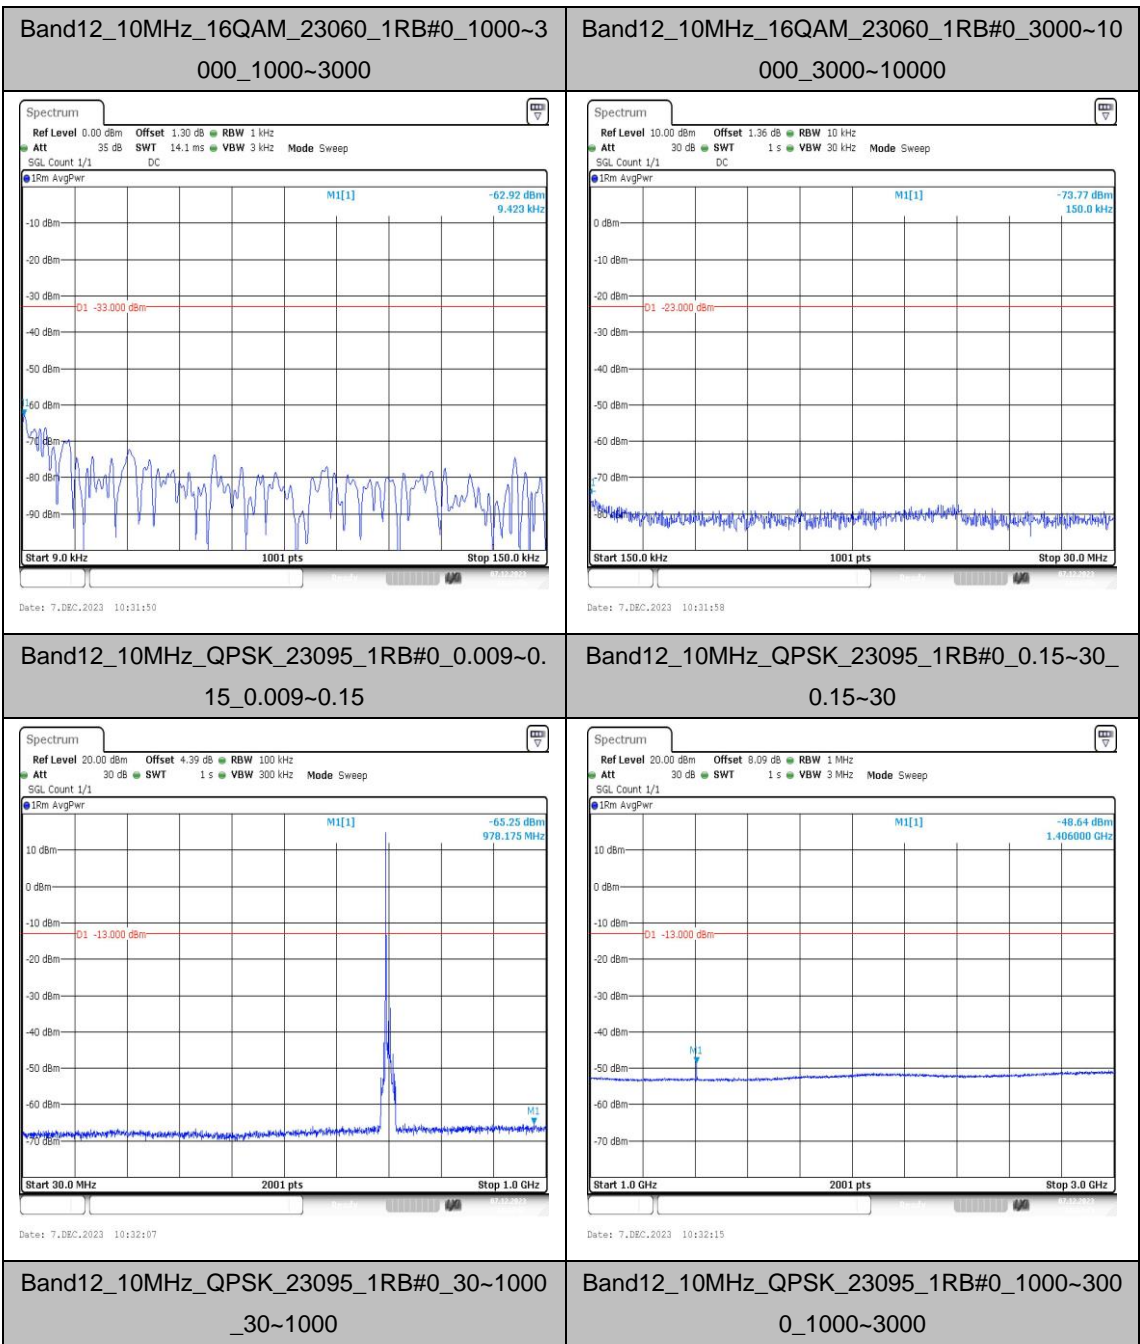

Band12\_5MHz\_QPSK\_23155\_1RB#0\_3000~10000\_3000~10000

Band12\_5MHz\_16QAM\_23155\_1RB#0\_0.009~0.15\_0.009~0.15

Band12\_5MHz\_16QAM\_23155\_1RB#0\_0.15~30\_0.15~30

Band12\_5MHz\_16QAM\_23155\_1RB#0\_30~1000\_30~1000