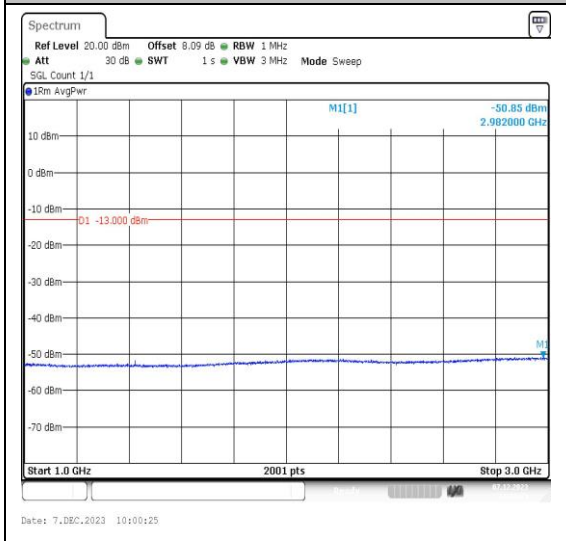

Band12\_5MHz\_QPSK\_23155\_1RB#0\_3000~10000\_3000~10000

Band12\_5MHz\_16QAM\_23155\_1RB#0\_0.009~0.15\_0.009~0.15

Band12\_5MHz\_16QAM\_23155\_1RB#0\_0.15~30\_0.15~30

Band12\_5MHz\_16QAM\_23155\_1RB#0\_30~1000\_30~1000