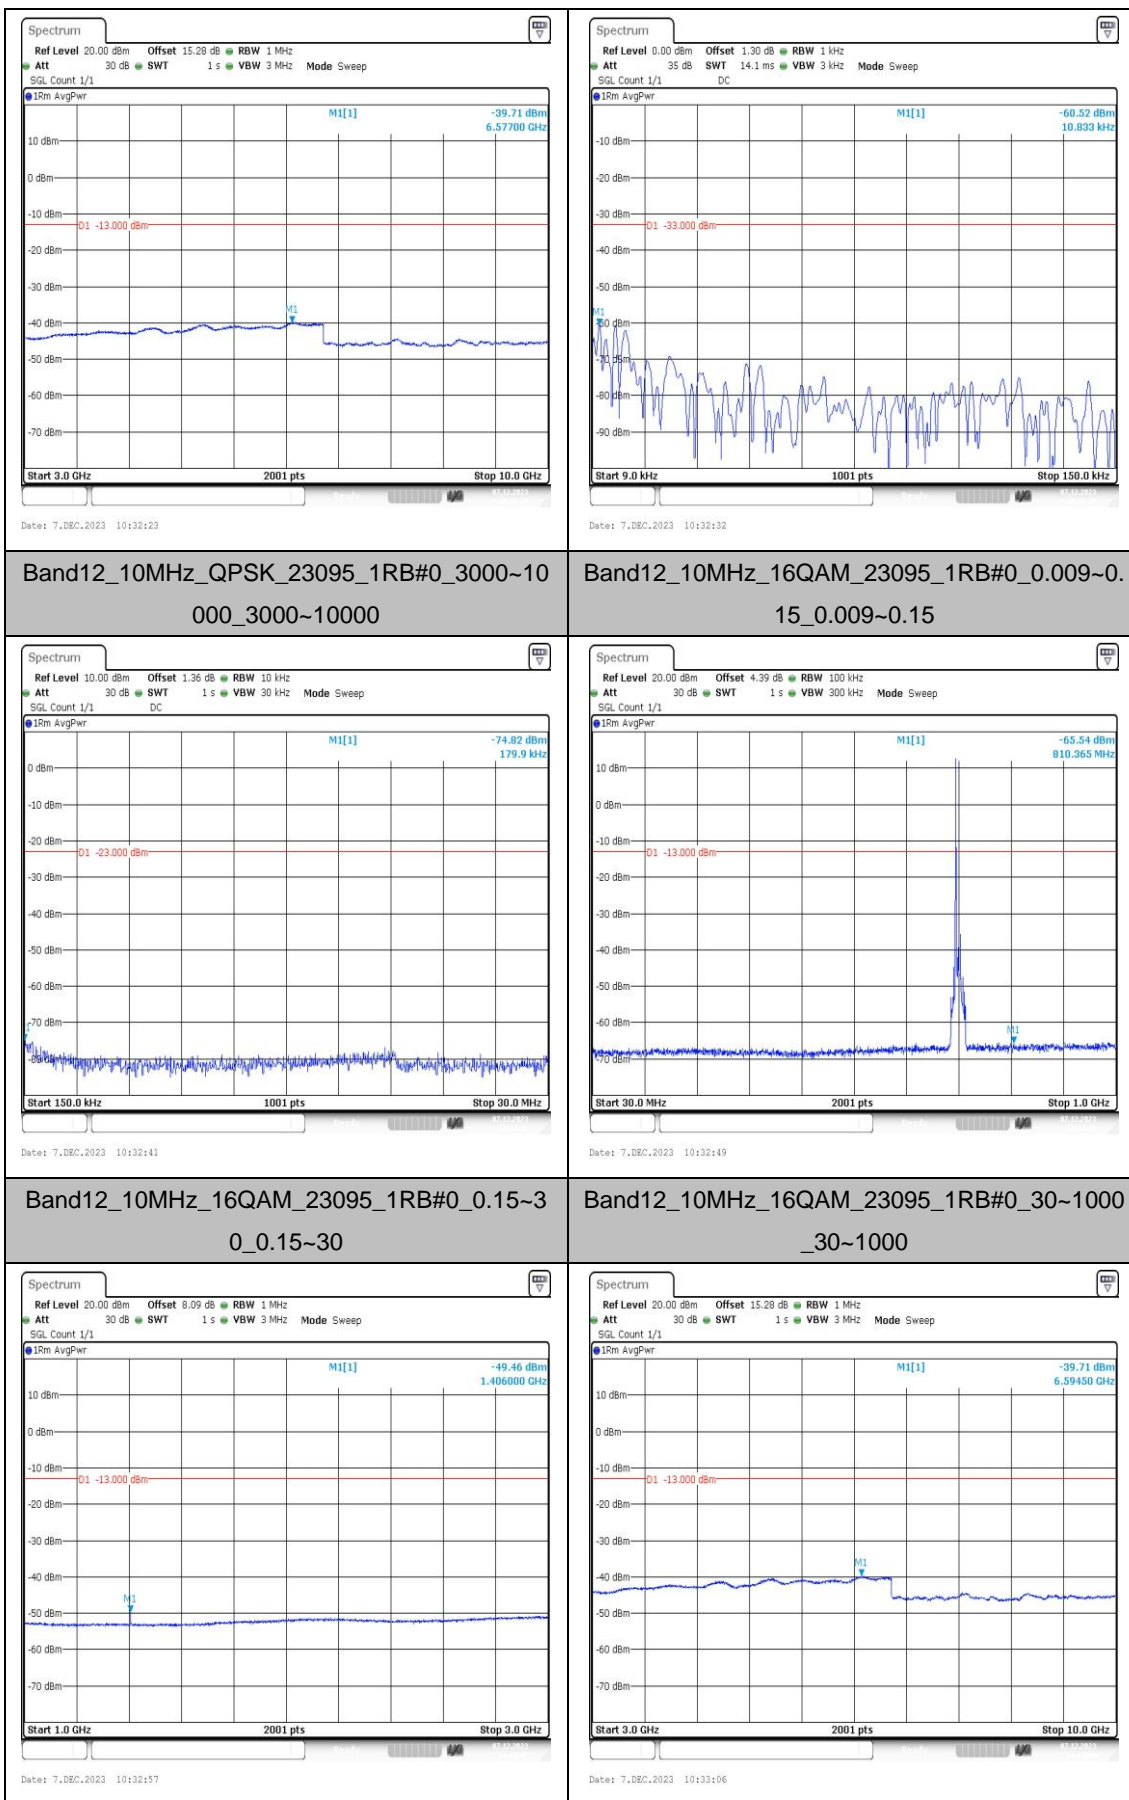

Band12\_5MHz\_QPSK\_23155\_1RB#0\_3000~10000\_3000~10000

Band12\_5MHz\_16QAM\_23155\_1RB#0\_0.009~0.15\_0.009~0.15

Band12\_5MHz\_16QAM\_23155\_1RB#0\_0.15~30\_0.15~30

Band12\_5MHz\_16QAM\_23155\_1RB#0\_30~1000\_30~1000