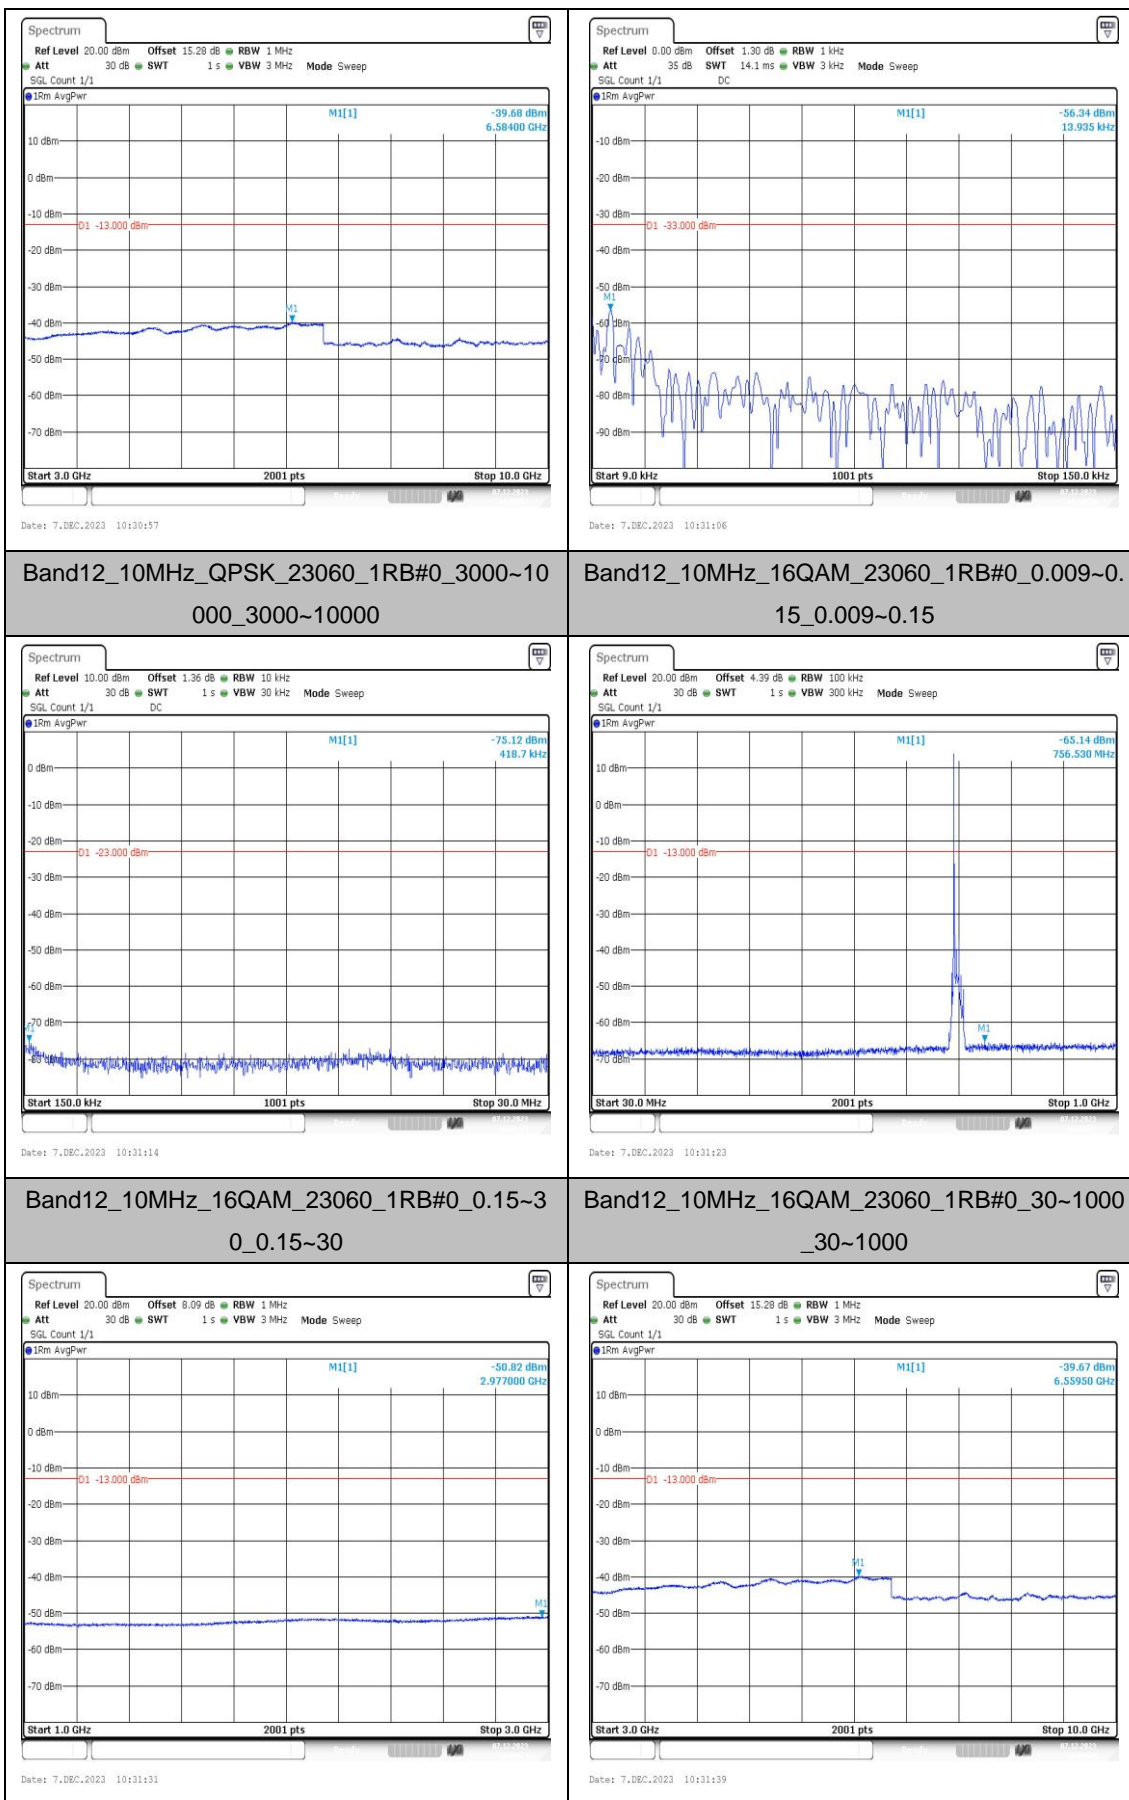

Band12\_5MHz\_QPSK\_23155\_1RB#0\_3000~10000\_3000~10000

Band12\_5MHz\_16QAM\_23155\_1RB#0\_0.009~0.15\_0.009~0.15

Band12\_5MHz\_16QAM\_23155\_1RB#0\_0.15~30\_0.15~30

Band12\_5MHz\_16QAM\_23155\_1RB#0\_30~1000\_30~1000