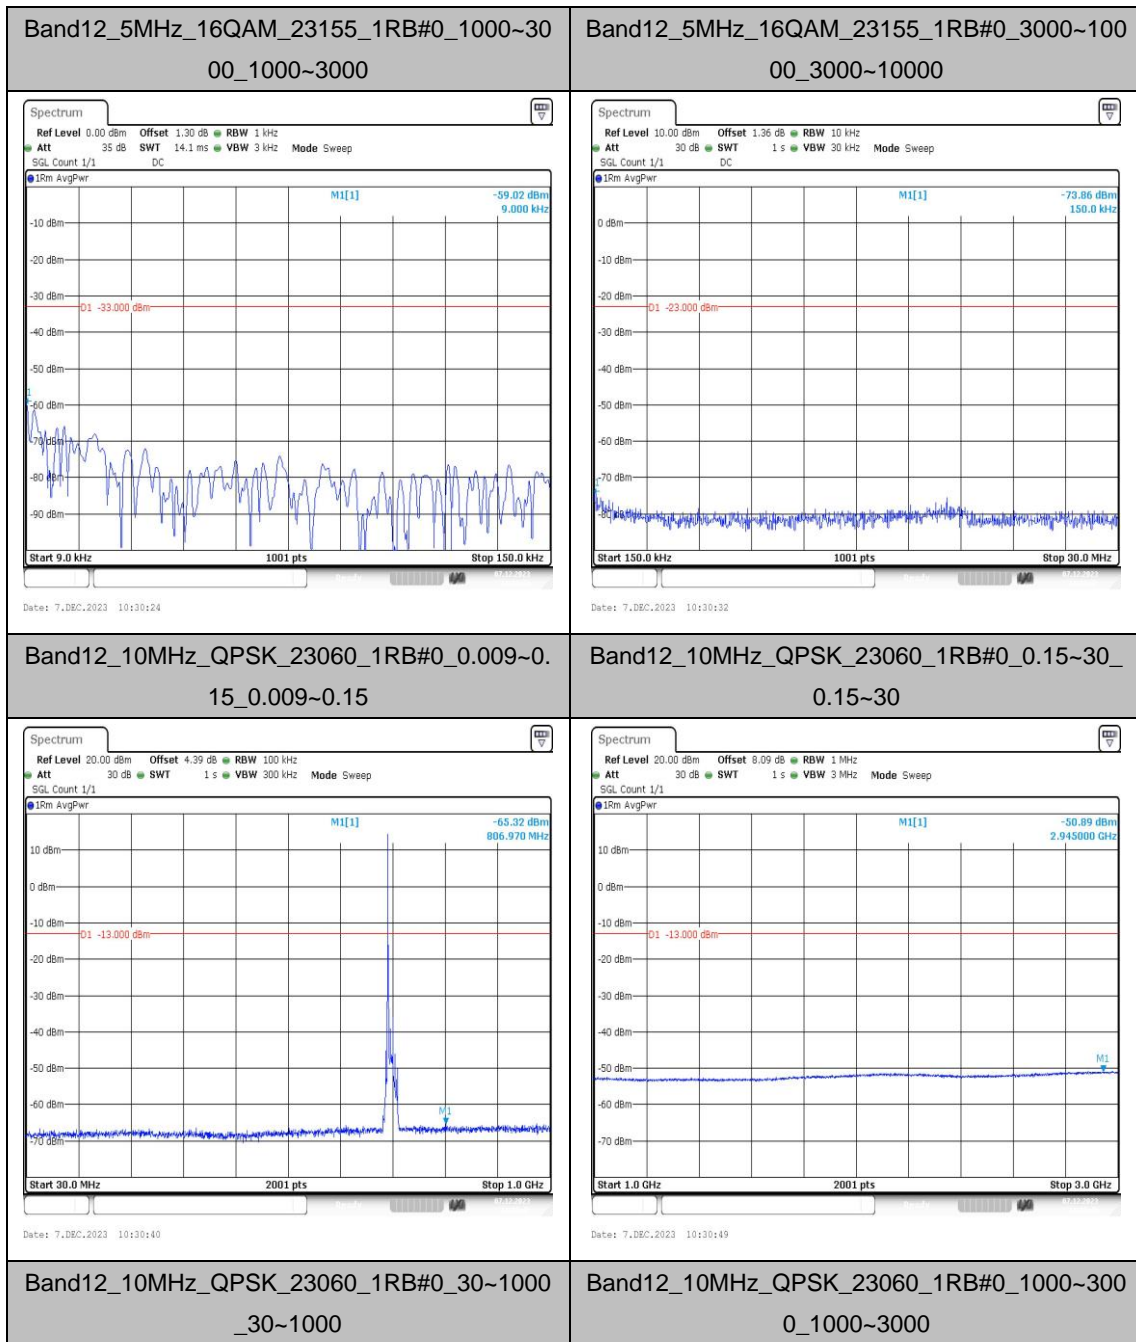

Band12\_5MHz\_QPSK\_23155\_1RB#0\_3000~10000\_3000~10000

Band12\_5MHz\_16QAM\_23155\_1RB#0\_0.009~0.15\_0.009~0.15

Band12\_5MHz\_16QAM\_23155\_1RB#0\_0.15~30\_0.15~30

Band12\_5MHz\_16QAM\_23155\_1RB#0\_30~1000\_30~1000