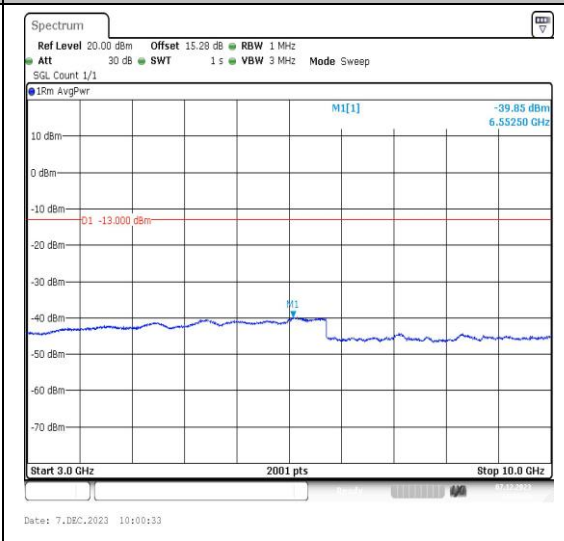

Band12\_5MHz\_QPSK\_23155\_1RB#0\_3000~10000\_3000~10000

Band12\_5MHz\_16QAM\_23155\_1RB#0\_0.009~0.15\_0.009~0.15

Band12\_5MHz\_16QAM\_23155\_1RB#0\_0.15~30\_0.15~30

Band12\_5MHz\_16QAM\_23155\_1RB#0\_30~1000\_30~1000