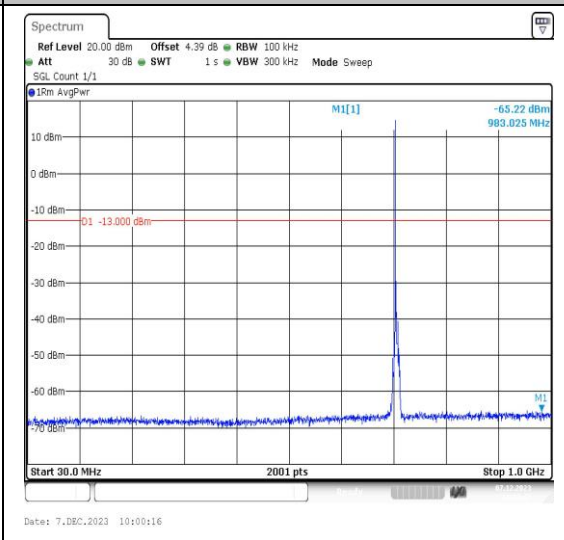

Band12\_5MHz\_QPSK\_23155\_1RB#0\_3000~10000\_3000~10000

Band12\_5MHz\_16QAM\_23155\_1RB#0\_0.009~0.15\_0.009~0.15

Band12\_5MHz\_16QAM\_23155\_1RB#0\_0.15~30\_0.15~30

Band12\_5MHz\_16QAM\_23155\_1RB#0\_30~1000\_30~1000