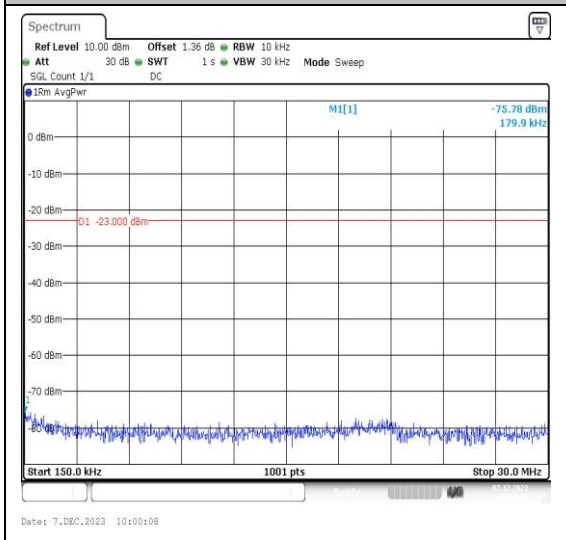

Band12\_5MHz\_QPSK\_23155\_1RB#0\_3000~10000\_3000~10000

Band12\_5MHz\_16QAM\_23155\_1RB#0\_0.009~0.15\_0.009~0.15

Band12\_5MHz\_16QAM\_23155\_1RB#0\_0.15~30\_0.15~30

Band12\_5MHz\_16QAM\_23155\_1RB#0\_30~1000\_30~1000