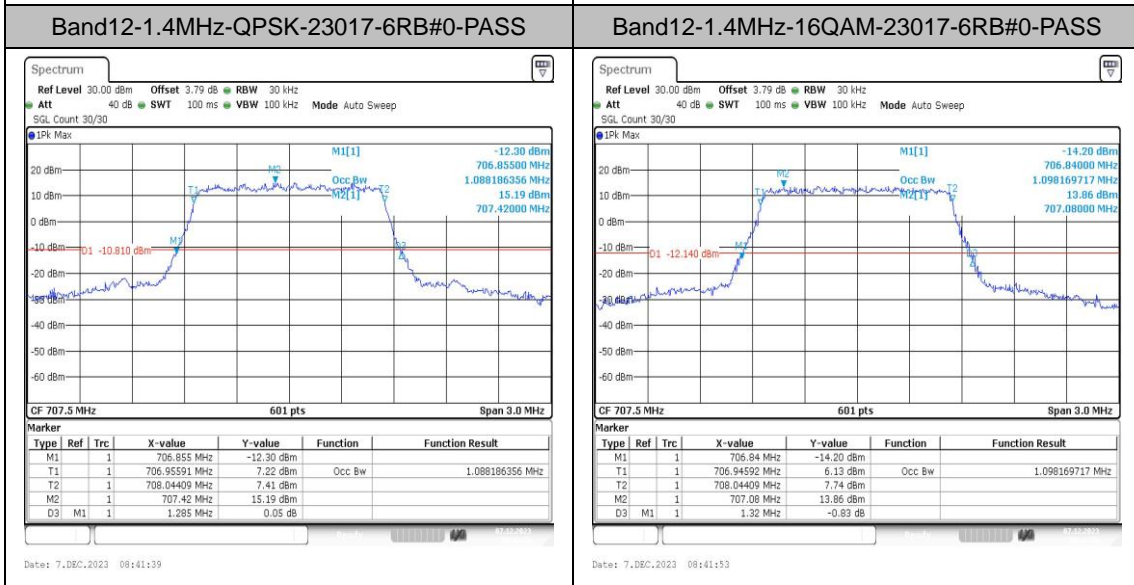

Test Graphs