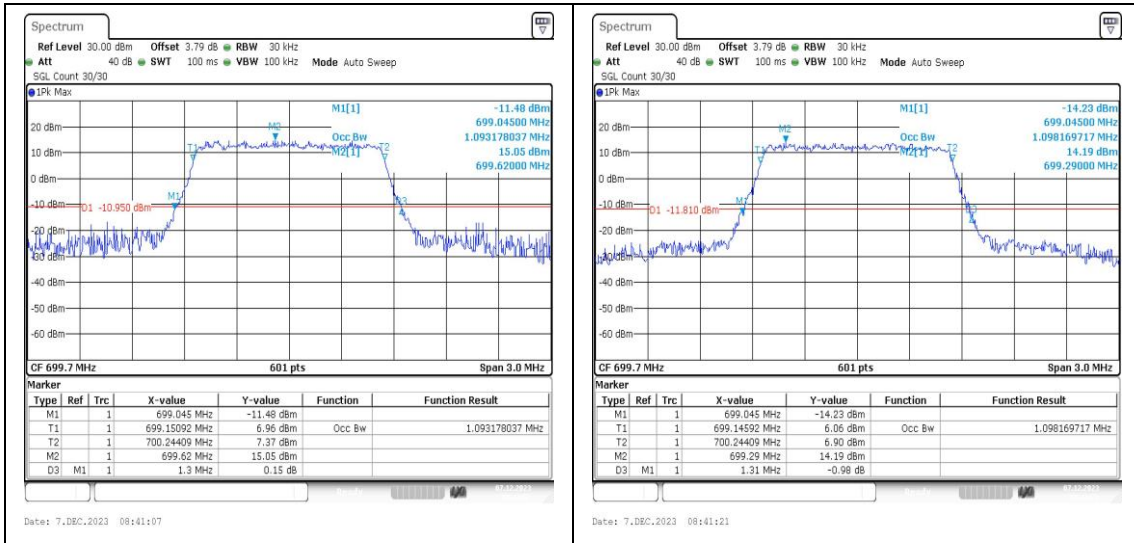

Test Graphs