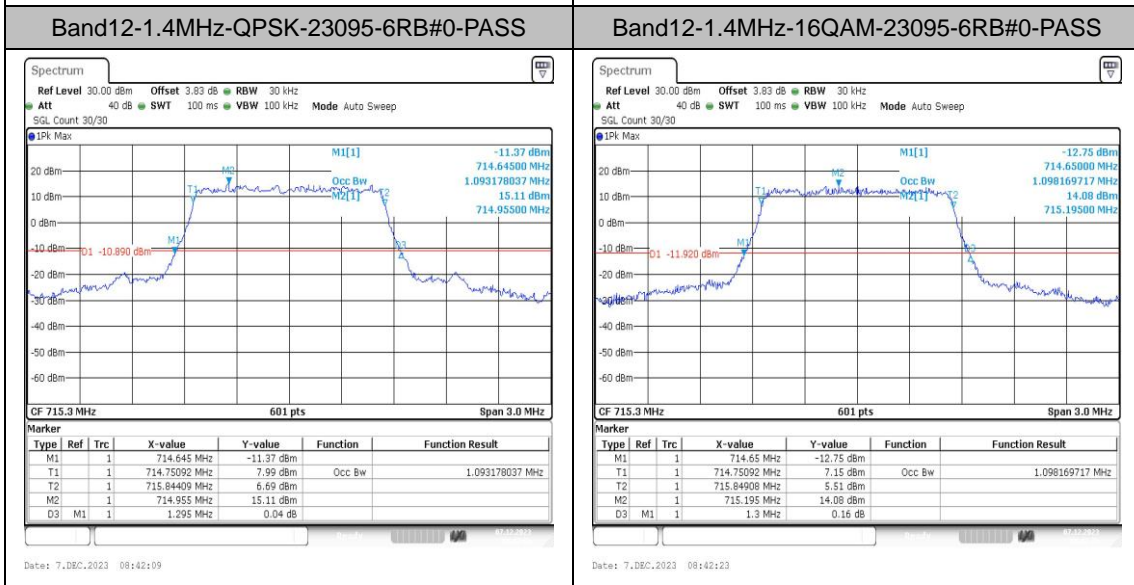

Test Graphs