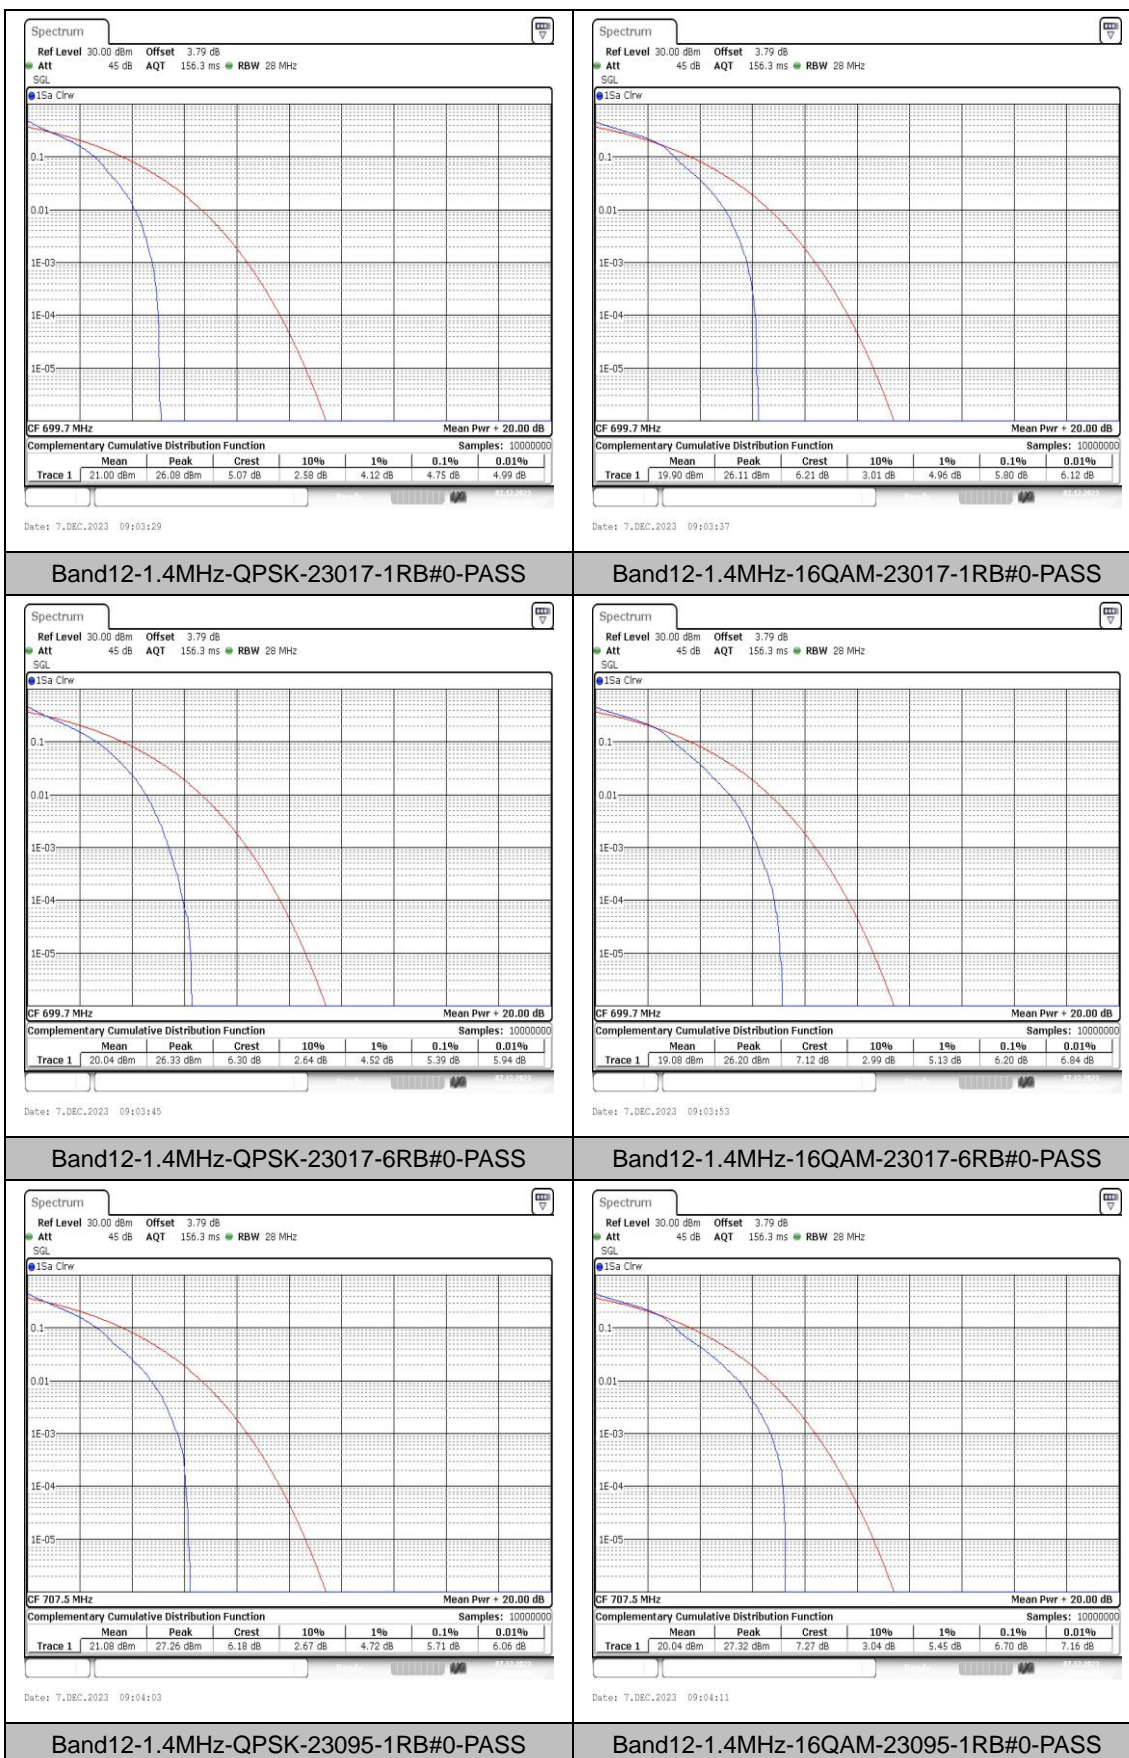

Test Graphs