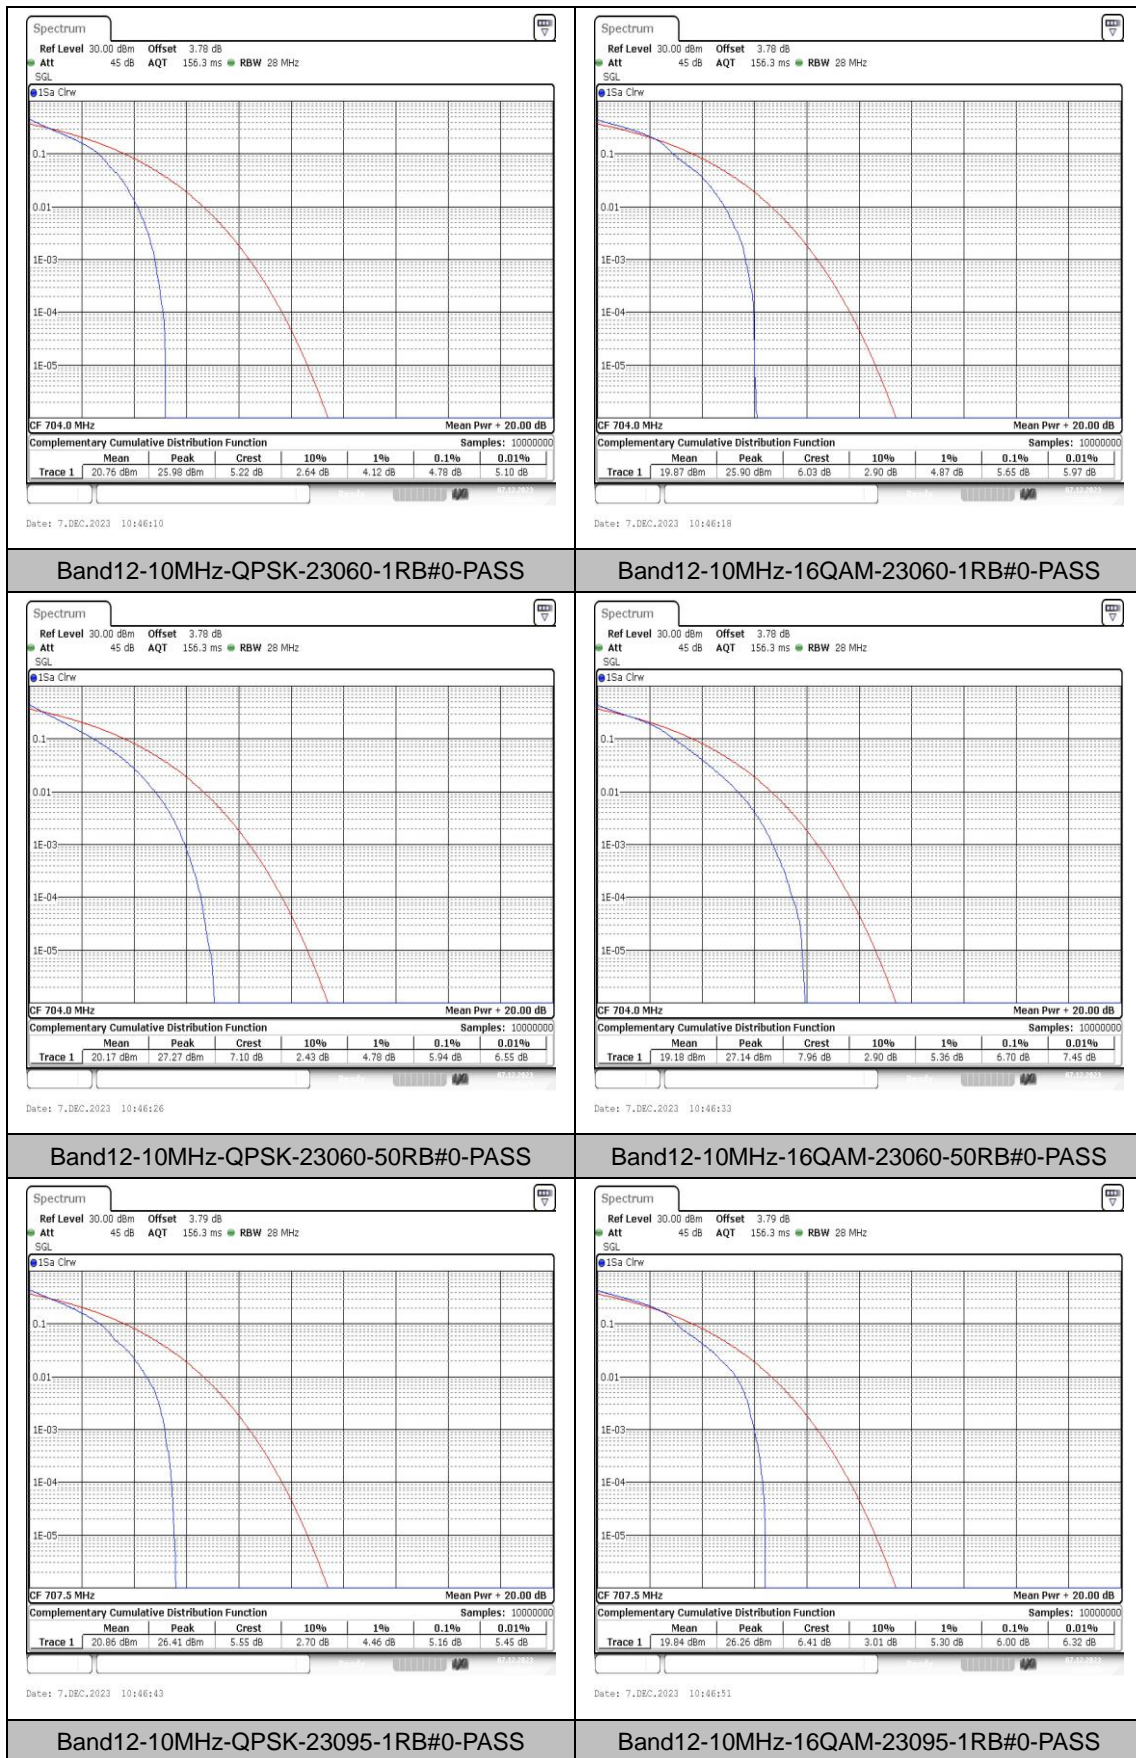

Test Graphs

Appendix C: 26dB Bandwidth and Occupied Bandwidth

Test Result

Band	Bandwidth	Modulation	Channel	RB Configuration	Occupied Bandwidth (MHz)	26dB Bandwidth (MHz)	Verdict
Band12	1.4MHz	QPSK	23017	6RB#0	1.093	1.30	PASS
Band12	1.4MHz	16QAM	23017	6RB#0	1.098	1.31	PASS
Band12	1.4MHz	QPSK	23095	6RB#0	1.088	1.28	PASS
Band12	1.4MHz	16QAM	23095	6RB#0	1.098	1.32	PASS
Band12	1.4MHz	QPSK	23173	6RB#0	1.093	1.29	PASS
Band12	1.4MHz	16QAM	23173	6RB#0	1.098	1.30	PASS
Band12	3MHz	QPSK	23025	15RB#0	2.686	2.92	PASS
Band12	3MHz	16QAM	23025	15RB#0	2.676	2.93	PASS
Band12	3MHz	QPSK	23095	15RB#0	2.686	2.91	PASS
Band12	3MHz	16QAM	23095	15RB#0	2.676	2.92	PASS
Band12	3MHz	QPSK	23165	15RB#0	2.696	2.93	PASS
Band12	3MHz	16QAM	23165	15RB#0	2.686	2.92	PASS
Band12	5MHz	QPSK	23035	25RB#0	4.535	5.23	PASS
Band12	5MHz	16QAM	23035	25RB#0	4.525	5.17	PASS
Band12	5MHz	QPSK	23095	25RB#0	4.525	5.20	PASS
Band12	5MHz	16QAM	23095	25RB#0	4.525	5.14	PASS
Band12	5MHz	QPSK	23155	25RB#0	4.515	5.19	PASS
Band12	5MHz	16QAM	23155	25RB#0	4.535	5.26	PASS
Band12	10MHz	QPSK	23060	50RB#0	9.052	10.27	PASS
Band12	10MHz	16QAM	23060	50RB#0	9.052	10.27	PASS
Band12	10MHz	QPSK	23095	50RB#0	8.985	10.17	PASS
Band12	10MHz	16QAM	23095	50RB#0	8.985	10.17	PASS
Band12	10MHz	QPSK	23130	50RB#0	8.952	10.03	PASS
Band12	10MHz	16QAM	23130	50RB#0	8.985	10.10	PASS

Test Graphs