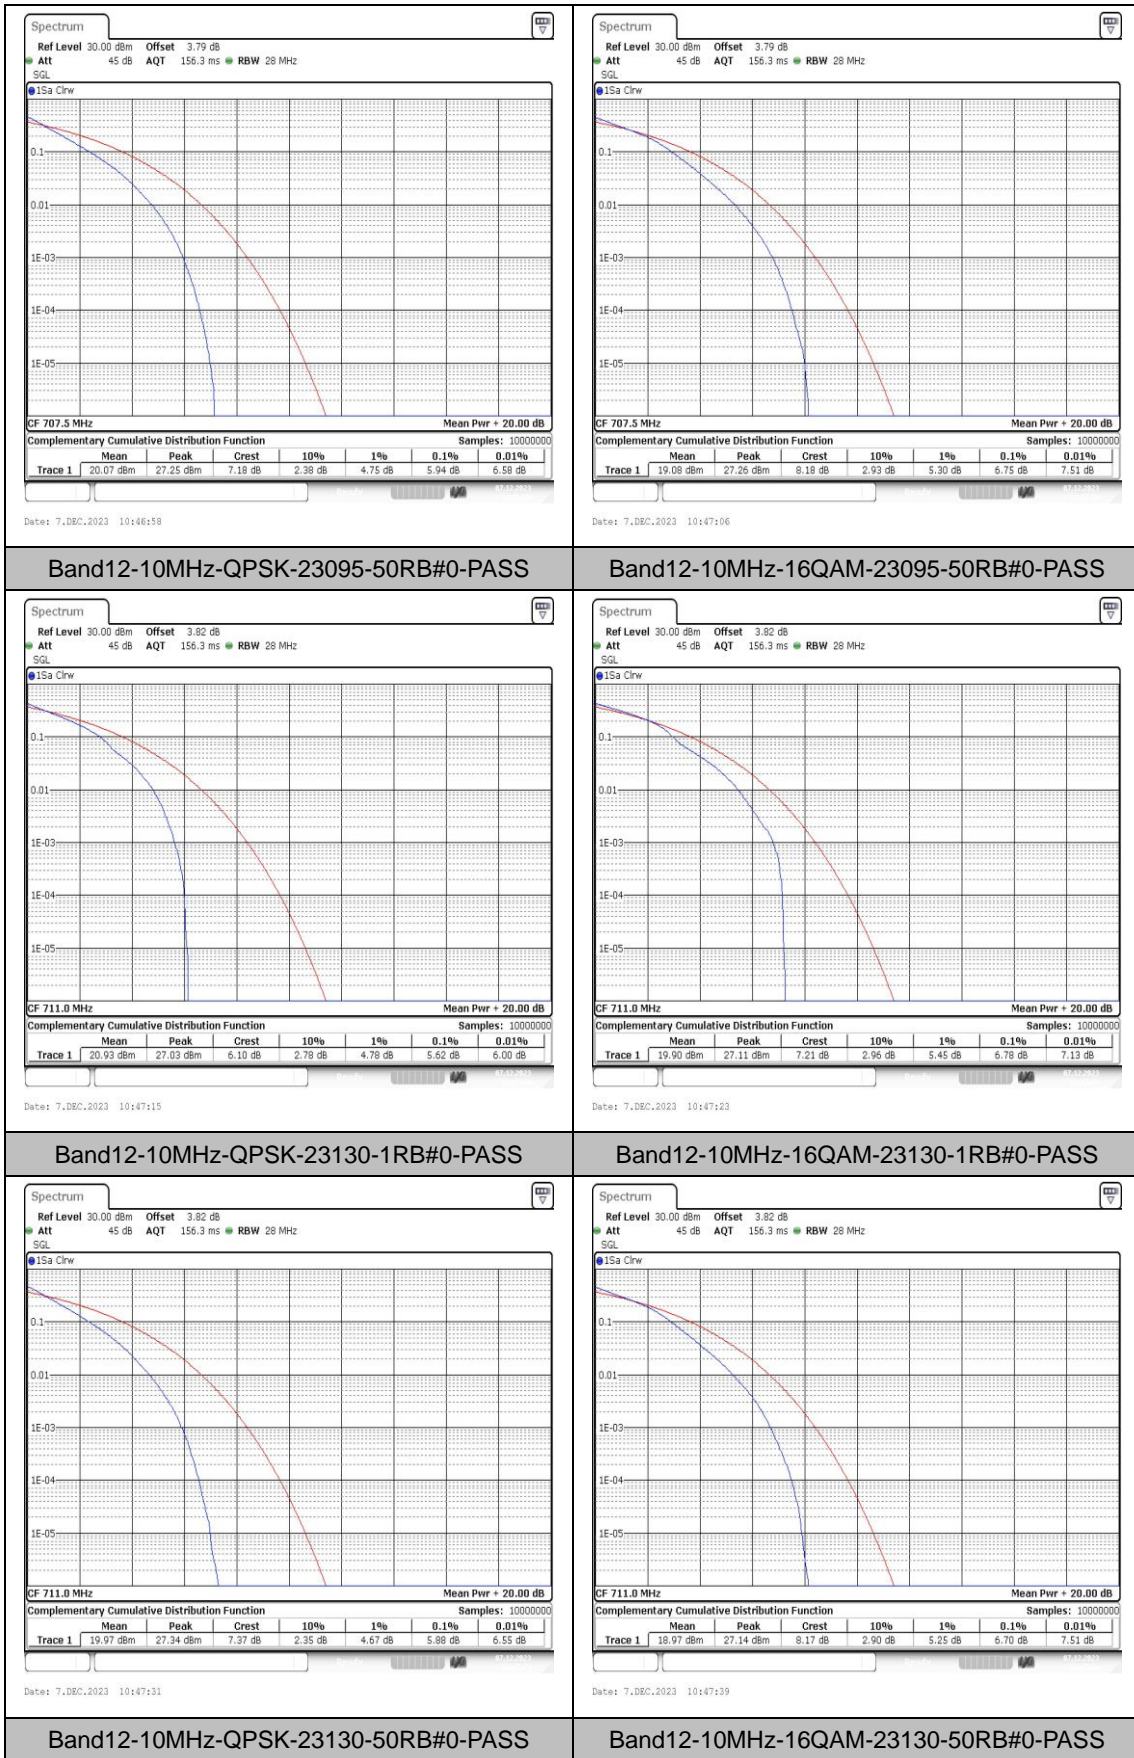

Test Graphs

Appendix C: 26dB Bandwidth and Occupied Bandwidth

Test Result

Band	Bandwidth	Modulation	Channel	RB Configuration	Occupied Bandwidth (MHz)	26dB Bandwidth (MHz)	Verdict
Band12	1.4MHz	QPSK	23017	6RB#0	1.093	1.30	PASS
Band12	1.4MHz	16QAM	23017	6RB#0	1.098	1.31	PASS
Band12	1.4MHz	QPSK	23095	6RB#0	1.088	1.28	PASS
Band12	1.4MHz	16QAM	23095	6RB#0	1.098	1.32	PASS
Band12	1.4MHz	QPSK	23173	6RB#0	1.093	1.29	PASS
Band12	1.4MHz	16QAM	23173	6RB#0	1.098	1.30	PASS
Band12	3MHz	QPSK	23025	15RB#0	2.686	2.92	PASS
Band12	3MHz	16QAM	23025	15RB#0	2.676	2.93	PASS
Band12	3MHz	QPSK	23095	15RB#0	2.686	2.91	PASS
Band12	3MHz	16QAM	23095	15RB#0	2.676	2.92	PASS
Band12	3MHz	QPSK	23165	15RB#0	2.696	2.93	PASS
Band12	3MHz	16QAM	23165	15RB#0	2.686	2.92	PASS
Band12	5MHz	QPSK	23035	25RB#0	4.535	5.23	PASS
Band12	5MHz	16QAM	23035	25RB#0	4.525	5.17	PASS
Band12	5MHz	QPSK	23095	25RB#0	4.525	5.20	PASS
Band12	5MHz	16QAM	23095	25RB#0	4.525	5.14	PASS
Band12	5MHz	QPSK	23155	25RB#0	4.515	5.19	PASS
Band12	5MHz	16QAM	23155	25RB#0	4.535	5.26	PASS
Band12	10MHz	QPSK	23060	50RB#0	9.052	10.27	PASS
Band12	10MHz	16QAM	23060	50RB#0	9.052	10.27	PASS
Band12	10MHz	QPSK	23095	50RB#0	8.985	10.17	PASS
Band12	10MHz	16QAM	23095	50RB#0	8.985	10.17	PASS
Band12	10MHz	QPSK	23130	50RB#0	8.952	10.03	PASS
Band12	10MHz	16QAM	23130	50RB#0	8.985	10.10	PASS