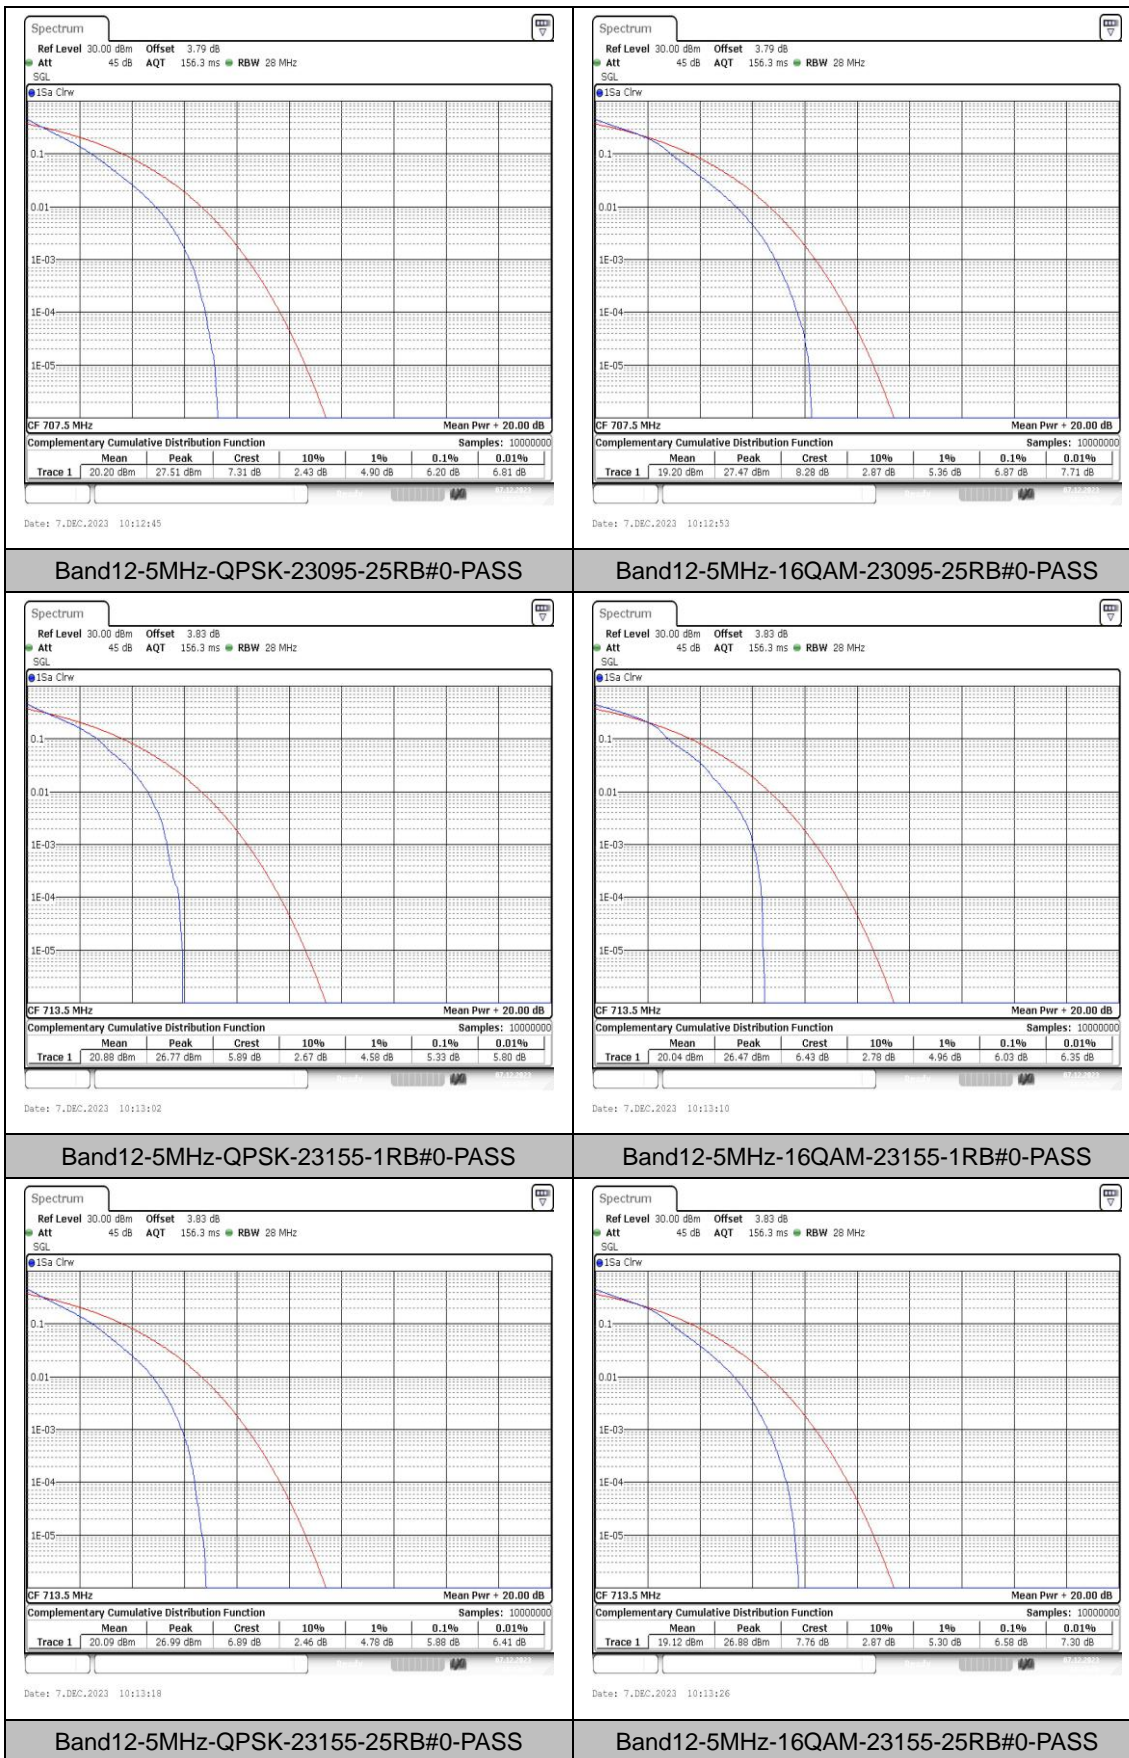

Test Graphs

Appendix C: 26dB Bandwidth and Occupied Bandwidth

Test Result

Band	Bandwidth	Modulation	Channel	RB Configuration	Occupied Bandwidth (MHz)	26dB Bandwidth (MHz)	Verdict
Band12	1.4MHz	QPSK	23017	6RB#0	1.093	1.30	PASS
Band12	1.4MHz	16QAM	23017	6RB#0	1.098	1.31	PASS
Band12	1.4MHz	QPSK	23095	6RB#0	1.088	1.28	PASS
Band12	1.4MHz	16QAM	23095	6RB#0	1.098	1.32	PASS
Band12	1.4MHz	QPSK	23173	6RB#0	1.093	1.29	PASS
Band12	1.4MHz	16QAM	23173	6RB#0	1.098	1.30	PASS
Band12	3MHz	QPSK	23025	15RB#0	2.686	2.92	PASS
Band12	3MHz	16QAM	23025	15RB#0	2.676	2.93	PASS
Band12	3MHz	QPSK	23095	15RB#0	2.686	2.91	PASS
Band12	3MHz	16QAM	23095	15RB#0	2.676	2.92	PASS
Band12	3MHz	QPSK	23165	15RB#0	2.696	2.93	PASS
Band12	3MHz	16QAM	23165	15RB#0	2.686	2.92	PASS
Band12	5MHz	QPSK	23035	25RB#0	4.535	5.23	PASS
Band12	5MHz	16QAM	23035	25RB#0	4.525	5.17	PASS
Band12	5MHz	QPSK	23095	25RB#0	4.525	5.20	PASS
Band12	5MHz	16QAM	23095	25RB#0	4.525	5.14	PASS
Band12	5MHz	QPSK	23155	25RB#0	4.515	5.19	PASS
Band12	5MHz	16QAM	23155	25RB#0	4.535	5.26	PASS
Band12	10MHz	QPSK	23060	50RB#0	9.052	10.27	PASS
Band12	10MHz	16QAM	23060	50RB#0	9.052	10.27	PASS
Band12	10MHz	QPSK	23095	50RB#0	8.985	10.17	PASS
Band12	10MHz	16QAM	23095	50RB#0	8.985	10.17	PASS
Band12	10MHz	QPSK	23130	50RB#0	8.952	10.03	PASS
Band12	10MHz	16QAM	23130	50RB#0	8.985	10.10	PASS