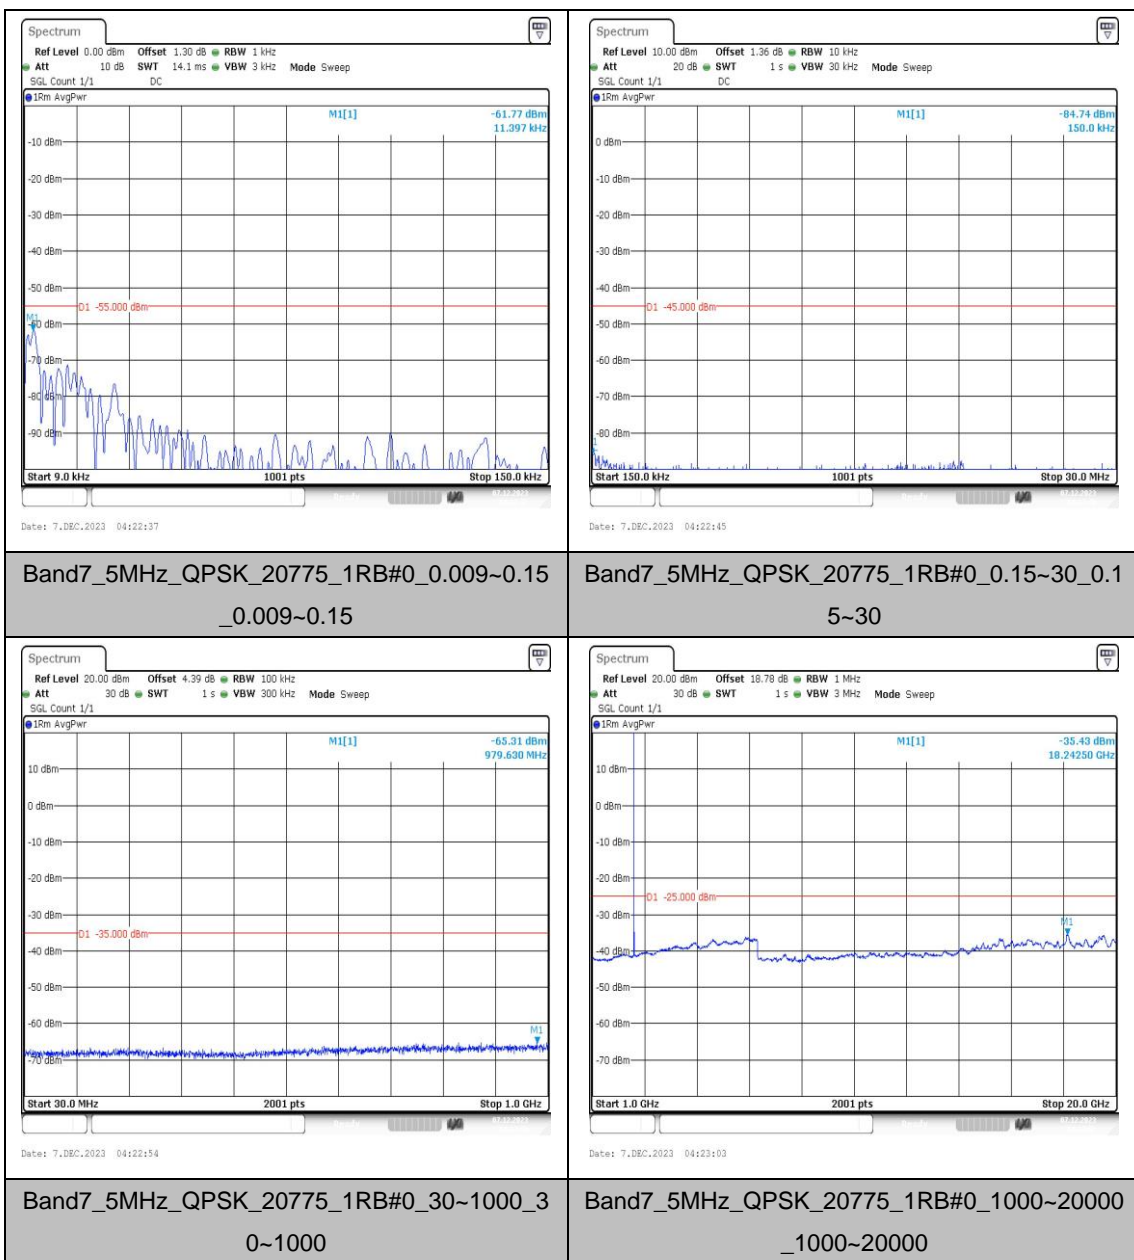

Test Graphs

Band7_5MHz_QPSK_20775_1RB#0_0.009~0.15_0.009~0.15

Band7_5MHz_QPSK_20775_1RB#0_0.15~30_0.15~30

Band7_5MHz_QPSK_20775_1RB#0_30~1000_30~1000

Band7_5MHz_QPSK_20775_1RB#0_1000~20000_1000~20000