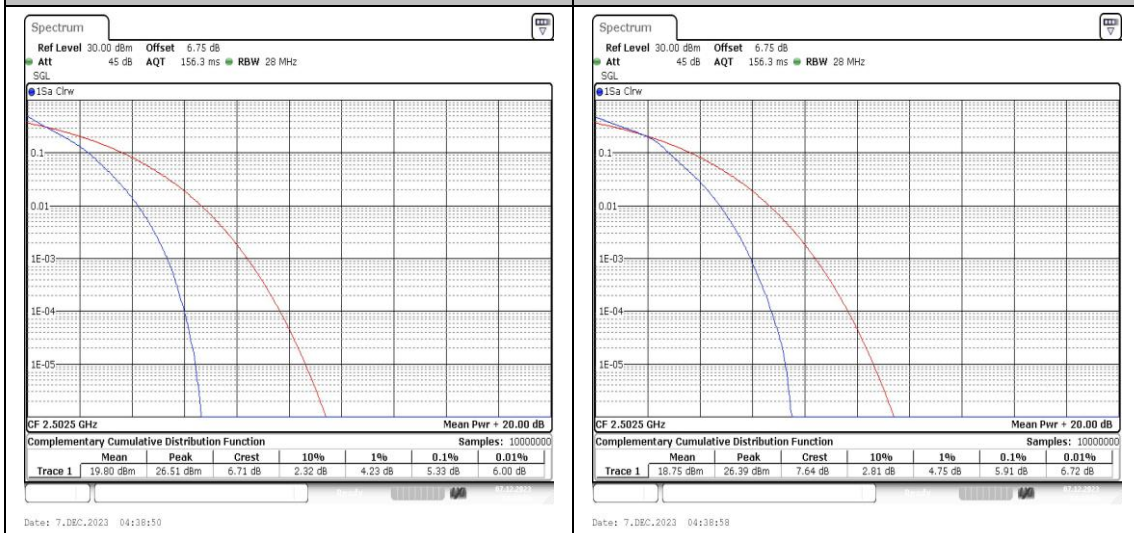

Band7-5MHz-QPSK-20775-25RB#0-PASS   **Band7-5MHz-16QAM-20775-25RB#0-PASS**