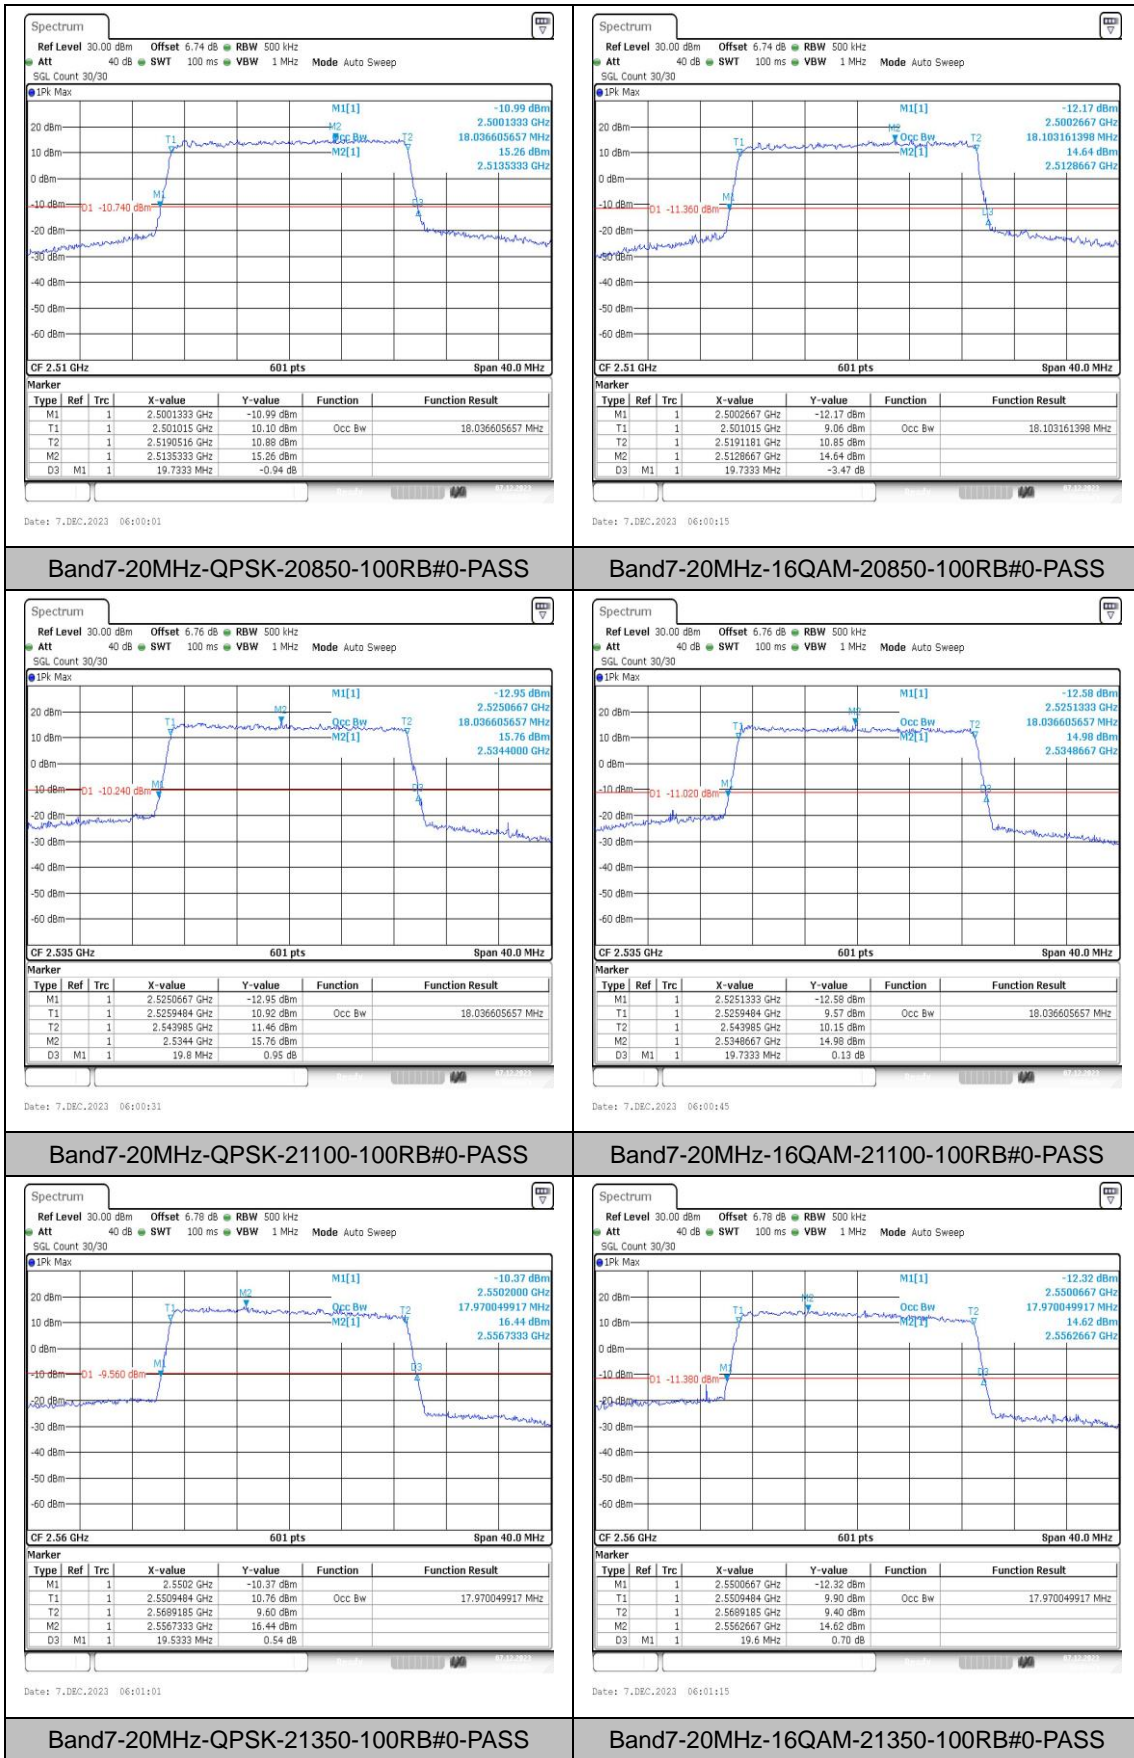

Band7-15MHz-QPSK-21375-75RB#0-PASS   **Band7-15MHz-16QAM-21375-75RB#0-PASS**