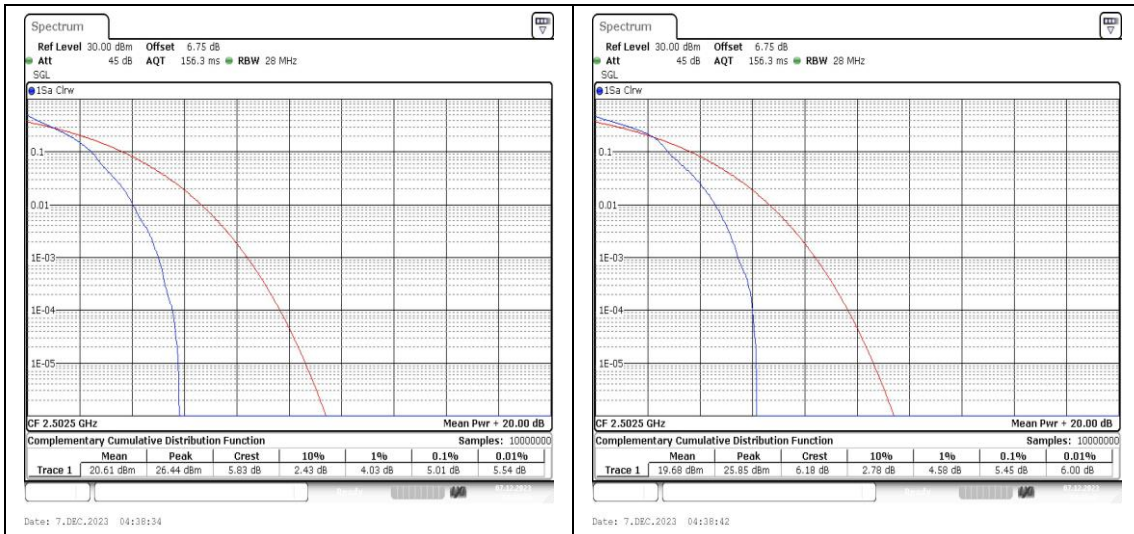

Test Graphs

Band7-5MHz-QPSK-20775-1RB#0-PASS   **Band7-5MHz-16QAM-20775-1RB#0-PASS**