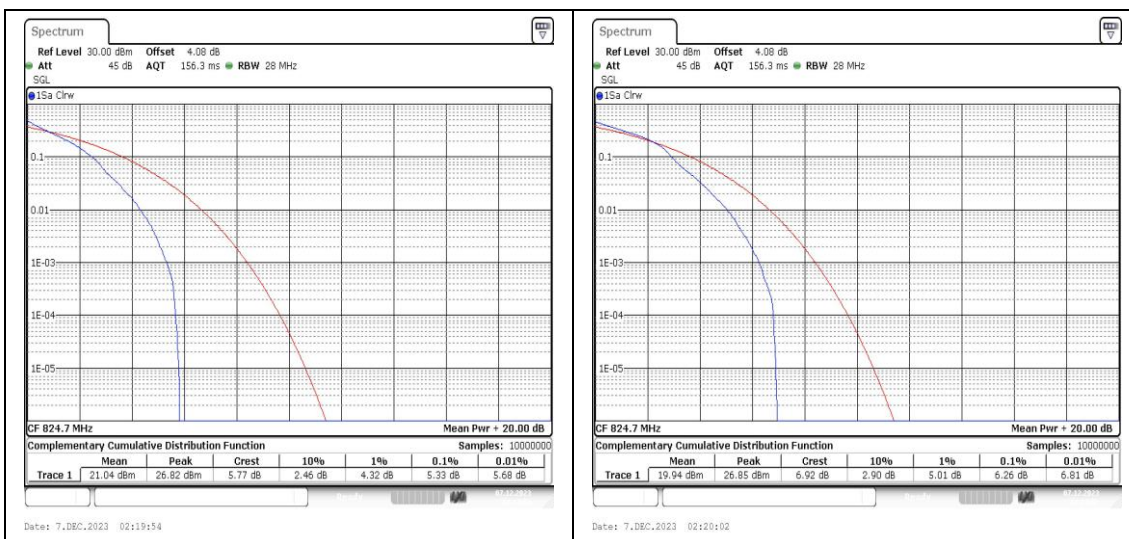

Test Graphs

Band5-1.4MHz-QPSK-20407-1RB#0-PASS   **Band5-1.4MHz-16QAM-20407-1RB#0-PASS**