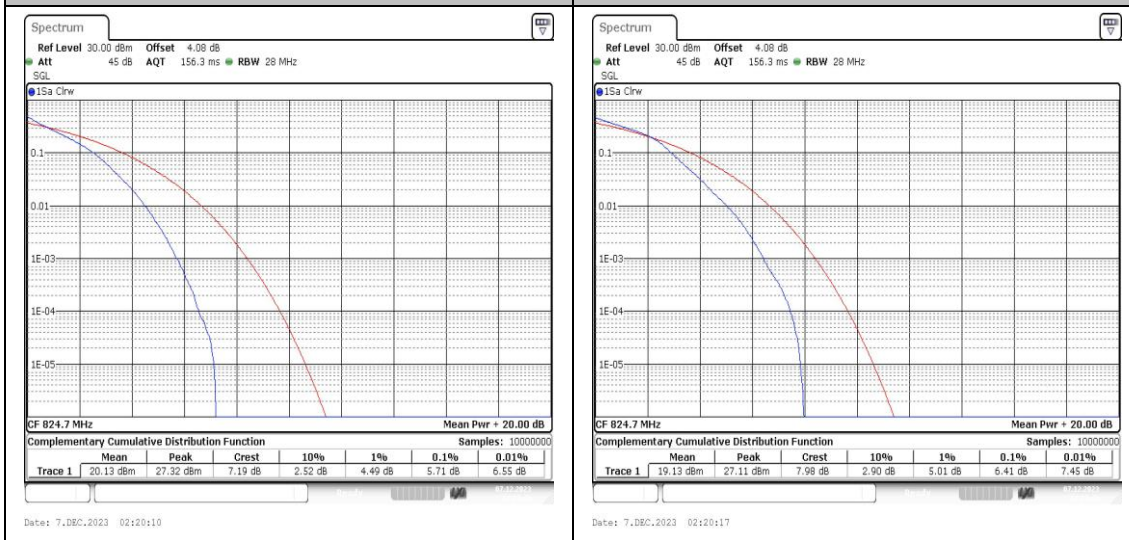

Band5-1.4MHz-QPSK-20407-6RB#0-PASS   **Band5-1.4MHz-16QAM-20407-6RB#0-PASS**