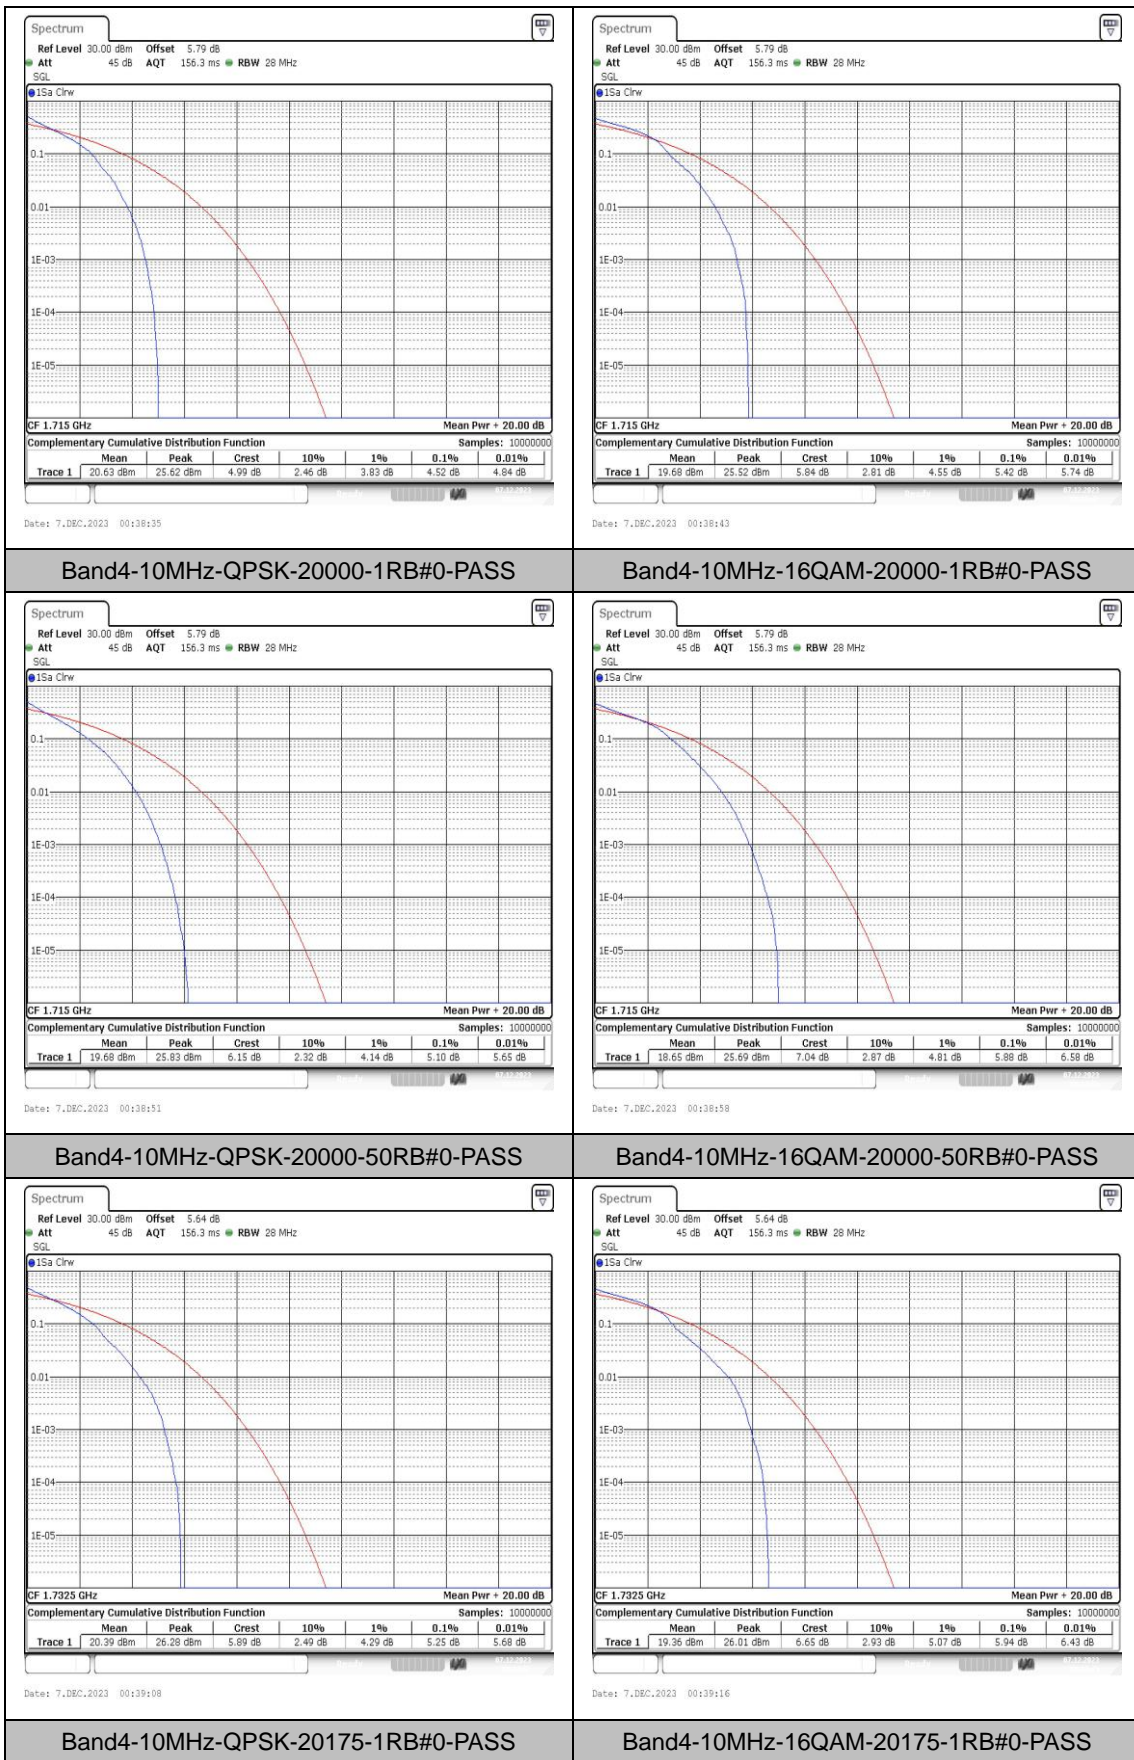

Test Graphs

Appendix C: 26dB Bandwidth and Occupied Bandwidth

Test Result

Band	Bandwidth	Modulation	Channel	RB Configuration	Occupied Bandwidth (MHz)	26dB Bandwidth (MHz)	Verdict
Band4	1.4MHz	QPSK	19957	6RB#0	1.093	1.31	PASS
Band4	1.4MHz	16QAM	19957	6RB#0	1.093	1.32	PASS
Band4	1.4MHz	QPSK	20175	6RB#0	1.093	1.30	PASS
Band4	1.4MHz	16QAM	20175	6RB#0	1.098	1.30	PASS
Band4	1.4MHz	QPSK	20393	6RB#0	1.088	1.31	PASS
Band4	1.4MHz	16QAM	20393	6RB#0	1.093	1.33	PASS
Band4	3MHz	QPSK	19965	15RB#0	2.696	2.91	PASS
Band4	3MHz	16QAM	19965	15RB#0	2.676	2.90	PASS
Band4	3MHz	QPSK	20175	15RB#0	2.696	2.91	PASS
Band4	3MHz	16QAM	20175	15RB#0	2.676	2.94	PASS
Band4	3MHz	QPSK	20385	15RB#0	2.676	2.92	PASS
Band4	3MHz	16QAM	20385	15RB#0	2.676	2.92	PASS
Band4	5MHz	QPSK	19975	25RB#0	4.505	4.97	PASS
Band4	5MHz	16QAM	19975	25RB#0	4.496	4.93	PASS
Band4	5MHz	QPSK	20175	25RB#0	4.496	4.93	PASS
Band4	5MHz	16QAM	20175	25RB#0	4.496	4.98	PASS
Band4	5MHz	QPSK	20375	25RB#0	4.496	4.95	PASS
Band4	5MHz	16QAM	20375	25RB#0	4.496	4.93	PASS
Band4	10MHz	QPSK	20000	50RB#0	8.985	9.90	PASS
Band4	10MHz	16QAM	20000	50RB#0	8.985	9.87	PASS
Band4	10MHz	QPSK	20175	50RB#0	9.018	9.83	PASS
Band4	10MHz	16QAM	20175	50RB#0	8.985	9.90	PASS
Band4	10MHz	QPSK	20350	50RB#0	8.985	9.87	PASS
Band4	10MHz	16QAM	20350	50RB#0	8.985	9.80	PASS
Band4	15MHz	QPSK	20025	75RB#0	13.478	14.80	PASS
Band4	15MHz	16QAM	20025	75RB#0	13.478	14.70	PASS
Band4	15MHz	QPSK	20175	75RB#0	13.478	14.85	PASS
Band4	15MHz	16QAM	20175	75RB#0	13.478	14.80	PASS
Band4	15MHz	QPSK	20325	75RB#0	13.478	14.80	PASS
Band4	15MHz	16QAM	20325	75RB#0	13.478	14.75	PASS
Band4	20MHz	QPSK	20050	100RB#0	18.037	19.67	PASS
Band4	20MHz	16QAM	20050	100RB#0	17.97	19.67	PASS
Band4	20MHz	QPSK	20175	100RB#0	18.103	19.73	PASS
Band4	20MHz	16QAM	20175	100RB#0	18.037	19.67	PASS