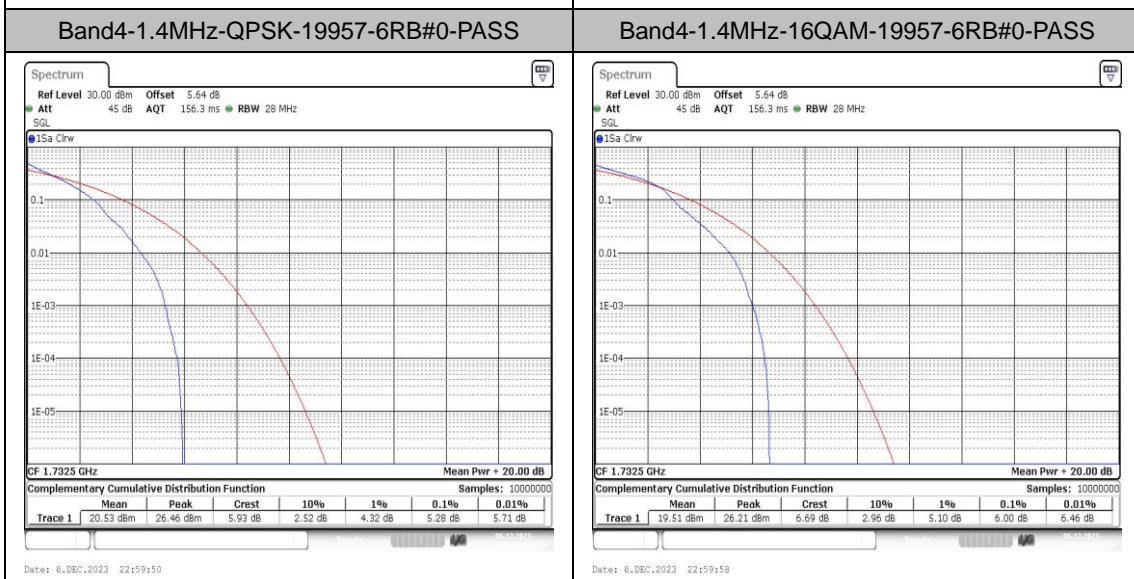

Test Graphs