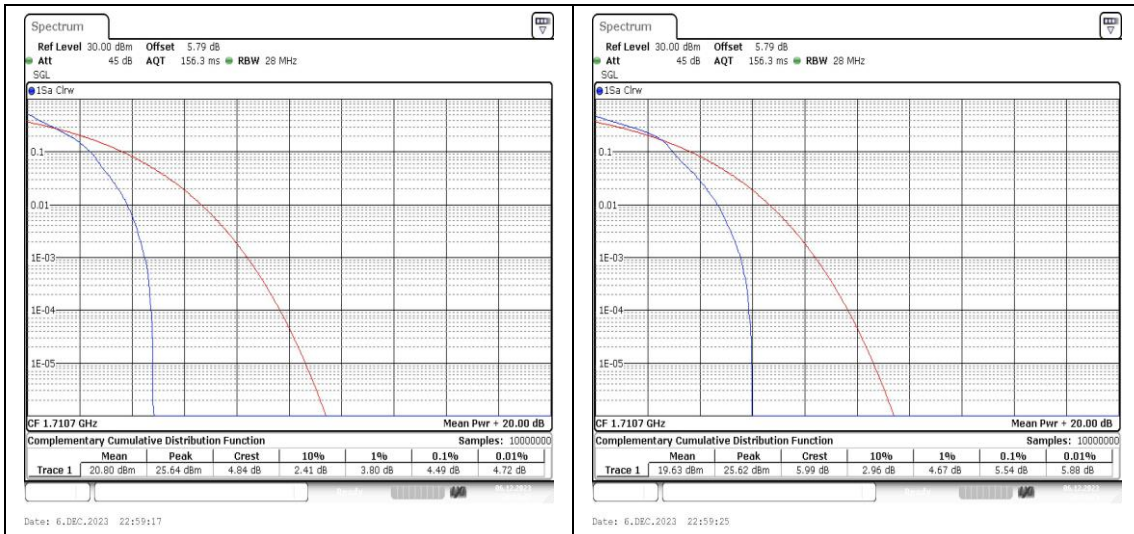

Test Graphs