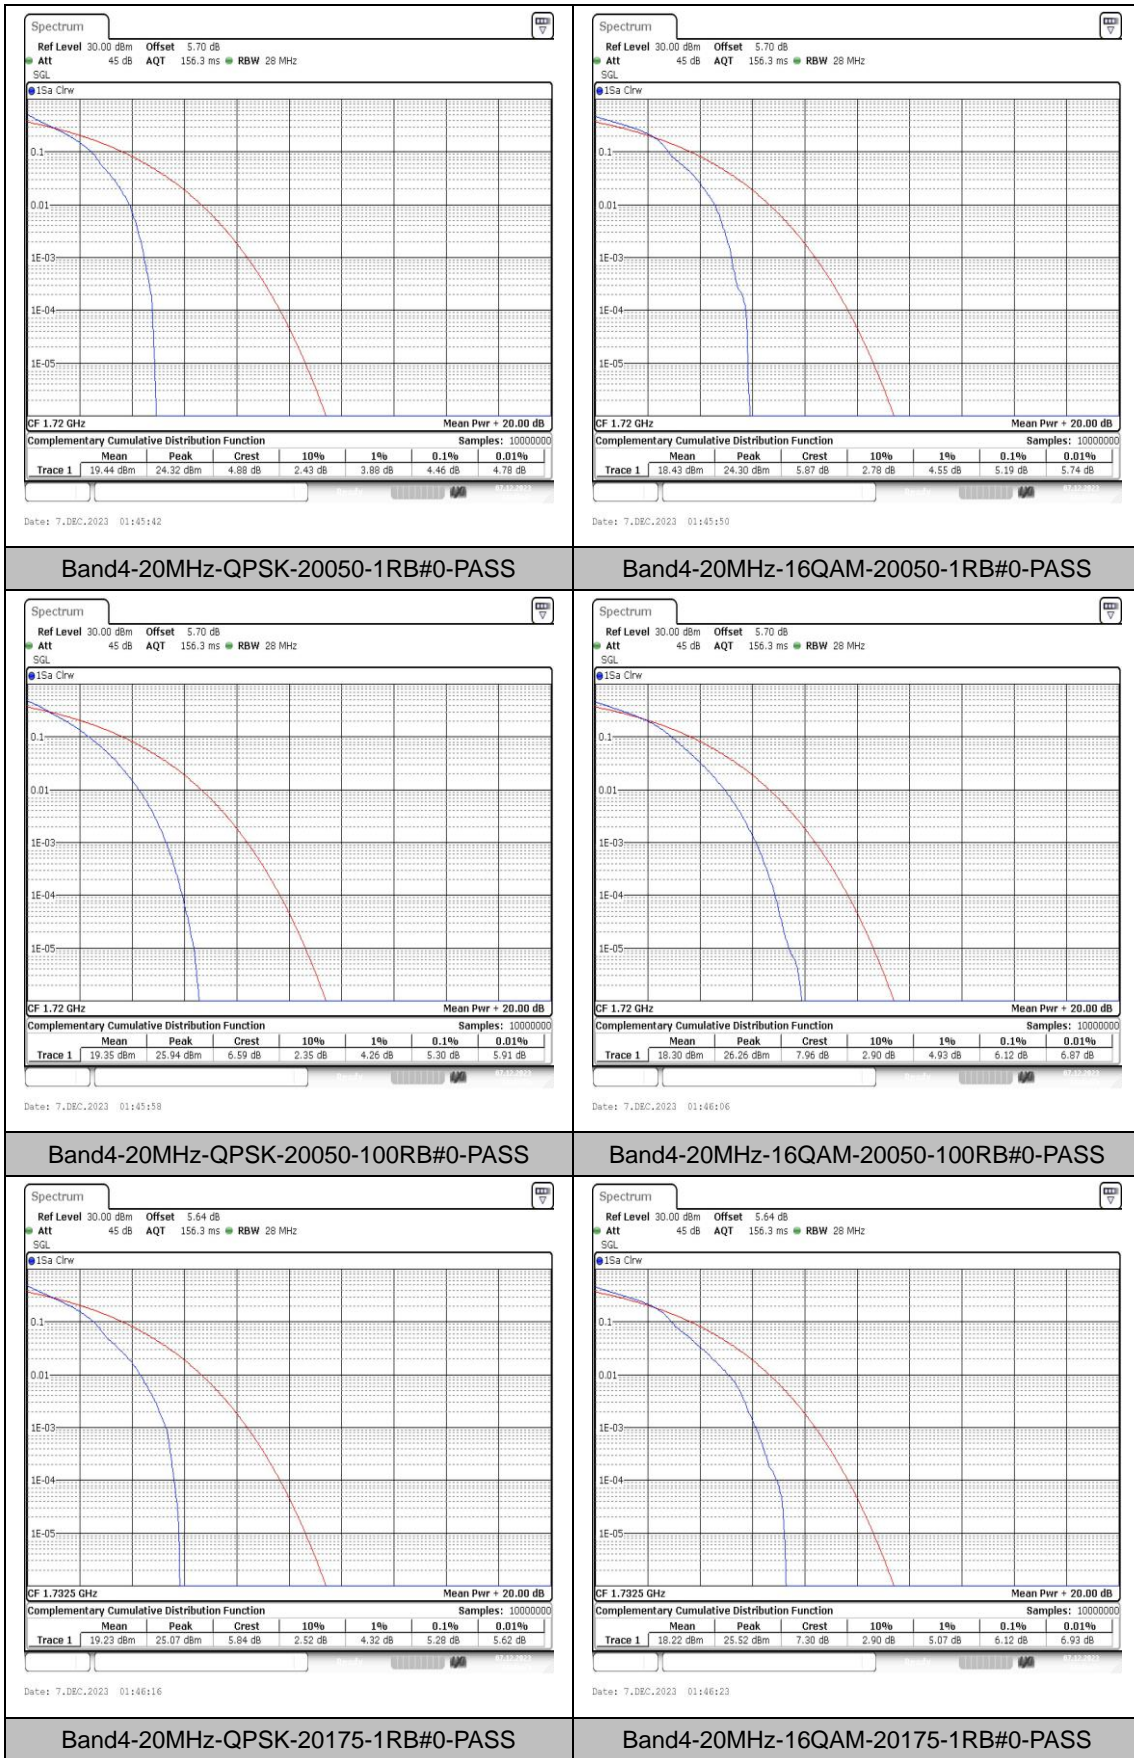

Test Graphs

Appendix C: 26dB Bandwidth and Occupied Bandwidth

Test Result

Band	Bandwidth	Modulation	Channel	RB Configuration	Occupied Bandwidth (MHz)	26dB Bandwidth (MHz)	Verdict
Band4	1.4MHz	QPSK	19957	6RB#0	1.093	1.31	PASS
Band4	1.4MHz	16QAM	19957	6RB#0	1.093	1.32	PASS
Band4	1.4MHz	QPSK	20175	6RB#0	1.093	1.30	PASS
Band4	1.4MHz	16QAM	20175	6RB#0	1.098	1.30	PASS
Band4	1.4MHz	QPSK	20393	6RB#0	1.088	1.31	PASS
Band4	1.4MHz	16QAM	20393	6RB#0	1.093	1.33	PASS
Band4	3MHz	QPSK	19965	15RB#0	2.696	2.91	PASS
Band4	3MHz	16QAM	19965	15RB#0	2.676	2.90	PASS
Band4	3MHz	QPSK	20175	15RB#0	2.696	2.91	PASS
Band4	3MHz	16QAM	20175	15RB#0	2.676	2.94	PASS
Band4	3MHz	QPSK	20385	15RB#0	2.676	2.92	PASS
Band4	3MHz	16QAM	20385	15RB#0	2.676	2.92	PASS
Band4	5MHz	QPSK	19975	25RB#0	4.505	4.97	PASS
Band4	5MHz	16QAM	19975	25RB#0	4.496	4.93	PASS
Band4	5MHz	QPSK	20175	25RB#0	4.496	4.93	PASS
Band4	5MHz	16QAM	20175	25RB#0	4.496	4.98	PASS
Band4	5MHz	QPSK	20375	25RB#0	4.496	4.95	PASS
Band4	5MHz	16QAM	20375	25RB#0	4.496	4.93	PASS
Band4	10MHz	QPSK	20000	50RB#0	8.985	9.90	PASS
Band4	10MHz	16QAM	20000	50RB#0	8.985	9.87	PASS
Band4	10MHz	QPSK	20175	50RB#0	9.018	9.83	PASS
Band4	10MHz	16QAM	20175	50RB#0	8.985	9.90	PASS
Band4	10MHz	QPSK	20350	50RB#0	8.985	9.87	PASS
Band4	10MHz	16QAM	20350	50RB#0	8.985	9.80	PASS
Band4	15MHz	QPSK	20025	75RB#0	13.478	14.80	PASS
Band4	15MHz	16QAM	20025	75RB#0	13.478	14.70	PASS
Band4	15MHz	QPSK	20175	75RB#0	13.478	14.85	PASS
Band4	15MHz	16QAM	20175	75RB#0	13.478	14.80	PASS
Band4	15MHz	QPSK	20325	75RB#0	13.478	14.80	PASS
Band4	15MHz	16QAM	20325	75RB#0	13.478	14.75	PASS
Band4	20MHz	QPSK	20050	100RB#0	18.037	19.67	PASS
Band4	20MHz	16QAM	20050	100RB#0	17.97	19.67	PASS
Band4	20MHz	QPSK	20175	100RB#0	18.103	19.73	PASS
Band4	20MHz	16QAM	20175	100RB#0	18.037	19.67	PASS