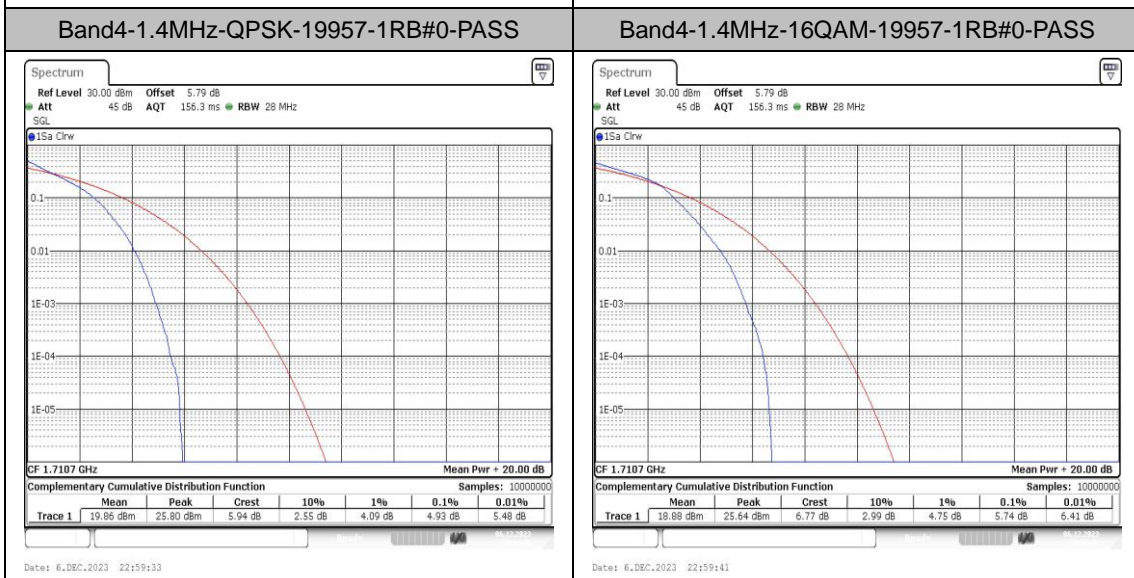

Test Graphs