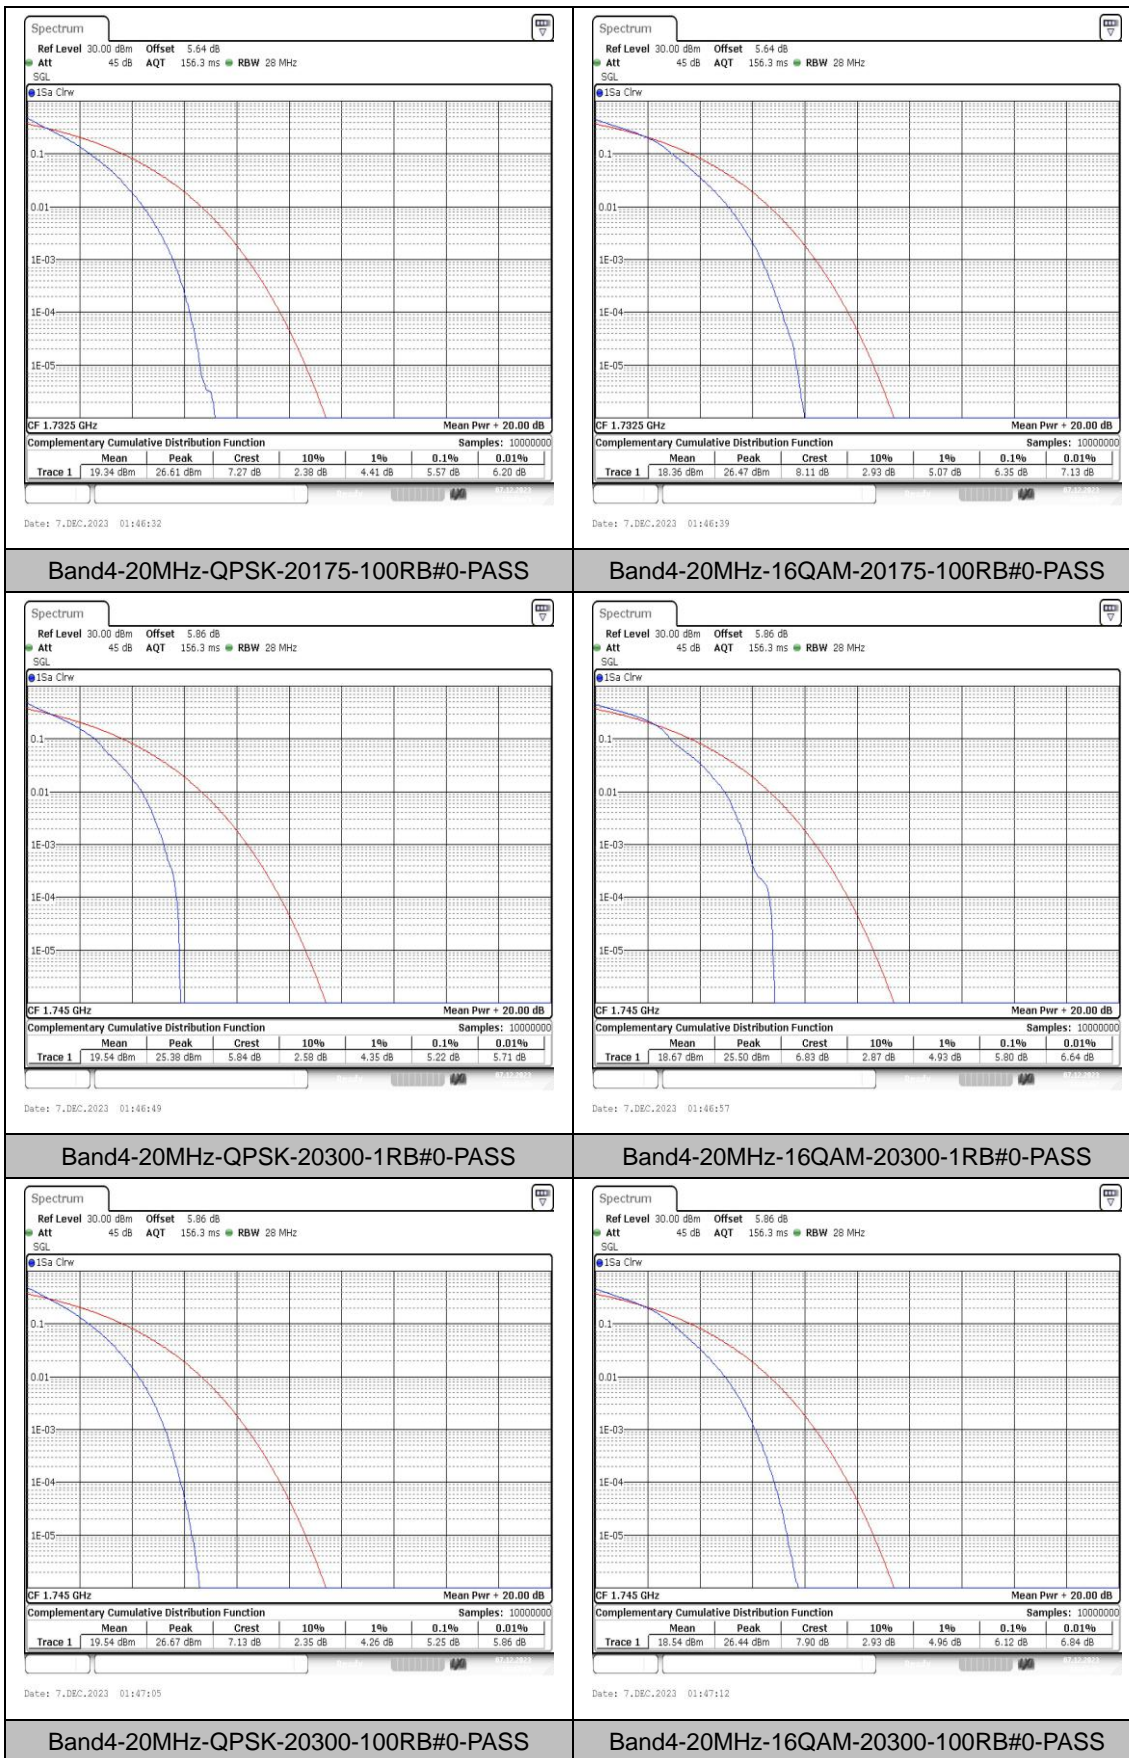

Test Graphs

Appendix C: 26dB Bandwidth and Occupied Bandwidth

Test Result

Band	Bandwidth	Modulation	Channel	RB Configuration	Occupied Bandwidth (MHz)	26dB Bandwidth (MHz)	Verdict
Band4	1.4MHz	QPSK	19957	6RB#0	1.093	1.31	PASS
Band4	1.4MHz	16QAM	19957	6RB#0	1.093	1.32	PASS
Band4	1.4MHz	QPSK	20175	6RB#0	1.093	1.30	PASS
Band4	1.4MHz	16QAM	20175	6RB#0	1.098	1.30	PASS
Band4	1.4MHz	QPSK	20393	6RB#0	1.088	1.31	PASS
Band4	1.4MHz	16QAM	20393	6RB#0	1.093	1.33	PASS
Band4	3MHz	QPSK	19965	15RB#0	2.696	2.91	PASS
Band4	3MHz	16QAM	19965	15RB#0	2.676	2.90	PASS
Band4	3MHz	QPSK	20175	15RB#0	2.696	2.91	PASS
Band4	3MHz	16QAM	20175	15RB#0	2.676	2.94	PASS
Band4	3MHz	QPSK	20385	15RB#0	2.676	2.92	PASS
Band4	3MHz	16QAM	20385	15RB#0	2.676	2.92	PASS
Band4	5MHz	QPSK	19975	25RB#0	4.505	4.97	PASS
Band4	5MHz	16QAM	19975	25RB#0	4.496	4.93	PASS
Band4	5MHz	QPSK	20175	25RB#0	4.496	4.93	PASS
Band4	5MHz	16QAM	20175	25RB#0	4.496	4.98	PASS
Band4	5MHz	QPSK	20375	25RB#0	4.496	4.95	PASS
Band4	5MHz	16QAM	20375	25RB#0	4.496	4.93	PASS
Band4	10MHz	QPSK	20000	50RB#0	8.985	9.90	PASS
Band4	10MHz	16QAM	20000	50RB#0	8.985	9.87	PASS
Band4	10MHz	QPSK	20175	50RB#0	9.018	9.83	PASS
Band4	10MHz	16QAM	20175	50RB#0	8.985	9.90	PASS
Band4	10MHz	QPSK	20350	50RB#0	8.985	9.87	PASS
Band4	10MHz	16QAM	20350	50RB#0	8.985	9.80	PASS
Band4	15MHz	QPSK	20025	75RB#0	13.478	14.80	PASS
Band4	15MHz	16QAM	20025	75RB#0	13.478	14.70	PASS
Band4	15MHz	QPSK	20175	75RB#0	13.478	14.85	PASS
Band4	15MHz	16QAM	20175	75RB#0	13.478	14.80	PASS
Band4	15MHz	QPSK	20325	75RB#0	13.478	14.80	PASS
Band4	15MHz	16QAM	20325	75RB#0	13.478	14.75	PASS
Band4	20MHz	QPSK	20050	100RB#0	18.037	19.67	PASS
Band4	20MHz	16QAM	20050	100RB#0	17.97	19.67	PASS
Band4	20MHz	QPSK	20175	100RB#0	18.103	19.73	PASS
Band4	20MHz	16QAM	20175	100RB#0	18.037	19.67	PASS