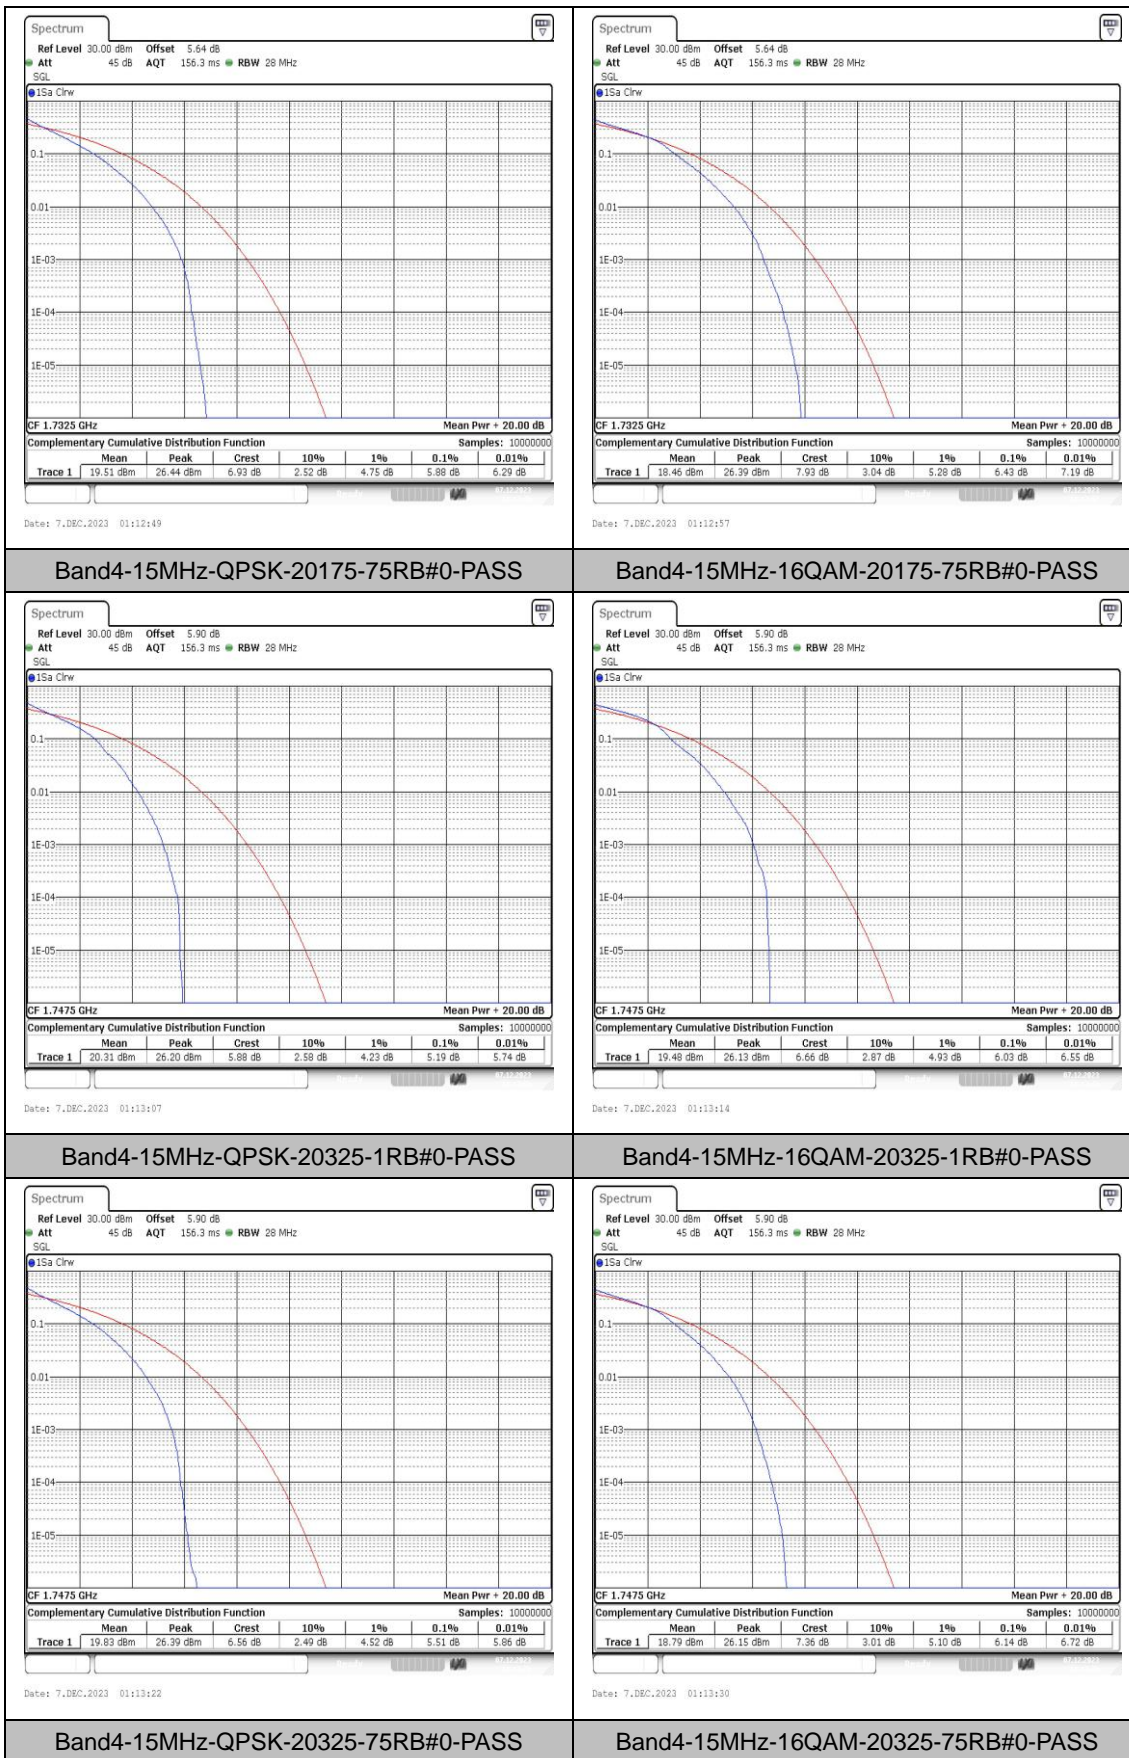

Test Graphs

Appendix C: 26dB Bandwidth and Occupied Bandwidth

Test Result

Band	Bandwidth	Modulation	Channel	RB Configuration	Occupied Bandwidth (MHz)	26dB Bandwidth (MHz)	Verdict
Band4	1.4MHz	QPSK	19957	6RB#0	1.093	1.31	PASS
Band4	1.4MHz	16QAM	19957	6RB#0	1.093	1.32	PASS
Band4	1.4MHz	QPSK	20175	6RB#0	1.093	1.30	PASS
Band4	1.4MHz	16QAM	20175	6RB#0	1.098	1.30	PASS
Band4	1.4MHz	QPSK	20393	6RB#0	1.088	1.31	PASS
Band4	1.4MHz	16QAM	20393	6RB#0	1.093	1.33	PASS
Band4	3MHz	QPSK	19965	15RB#0	2.696	2.91	PASS
Band4	3MHz	16QAM	19965	15RB#0	2.676	2.90	PASS
Band4	3MHz	QPSK	20175	15RB#0	2.696	2.91	PASS
Band4	3MHz	16QAM	20175	15RB#0	2.676	2.94	PASS
Band4	3MHz	QPSK	20385	15RB#0	2.676	2.92	PASS
Band4	3MHz	16QAM	20385	15RB#0	2.676	2.92	PASS
Band4	5MHz	QPSK	19975	25RB#0	4.505	4.97	PASS
Band4	5MHz	16QAM	19975	25RB#0	4.496	4.93	PASS
Band4	5MHz	QPSK	20175	25RB#0	4.496	4.93	PASS
Band4	5MHz	16QAM	20175	25RB#0	4.496	4.98	PASS
Band4	5MHz	QPSK	20375	25RB#0	4.496	4.95	PASS
Band4	5MHz	16QAM	20375	25RB#0	4.496	4.93	PASS
Band4	10MHz	QPSK	20000	50RB#0	8.985	9.90	PASS
Band4	10MHz	16QAM	20000	50RB#0	8.985	9.87	PASS
Band4	10MHz	QPSK	20175	50RB#0	9.018	9.83	PASS
Band4	10MHz	16QAM	20175	50RB#0	8.985	9.90	PASS
Band4	10MHz	QPSK	20350	50RB#0	8.985	9.87	PASS
Band4	10MHz	16QAM	20350	50RB#0	8.985	9.80	PASS
Band4	15MHz	QPSK	20025	75RB#0	13.478	14.80	PASS
Band4	15MHz	16QAM	20025	75RB#0	13.478	14.70	PASS
Band4	15MHz	QPSK	20175	75RB#0	13.478	14.85	PASS
Band4	15MHz	16QAM	20175	75RB#0	13.478	14.80	PASS
Band4	15MHz	QPSK	20325	75RB#0	13.478	14.80	PASS
Band4	15MHz	16QAM	20325	75RB#0	13.478	14.75	PASS
Band4	20MHz	QPSK	20050	100RB#0	18.037	19.67	PASS
Band4	20MHz	16QAM	20050	100RB#0	17.97	19.67	PASS
Band4	20MHz	QPSK	20175	100RB#0	18.103	19.73	PASS
Band4	20MHz	16QAM	20175	100RB#0	18.037	19.67	PASS