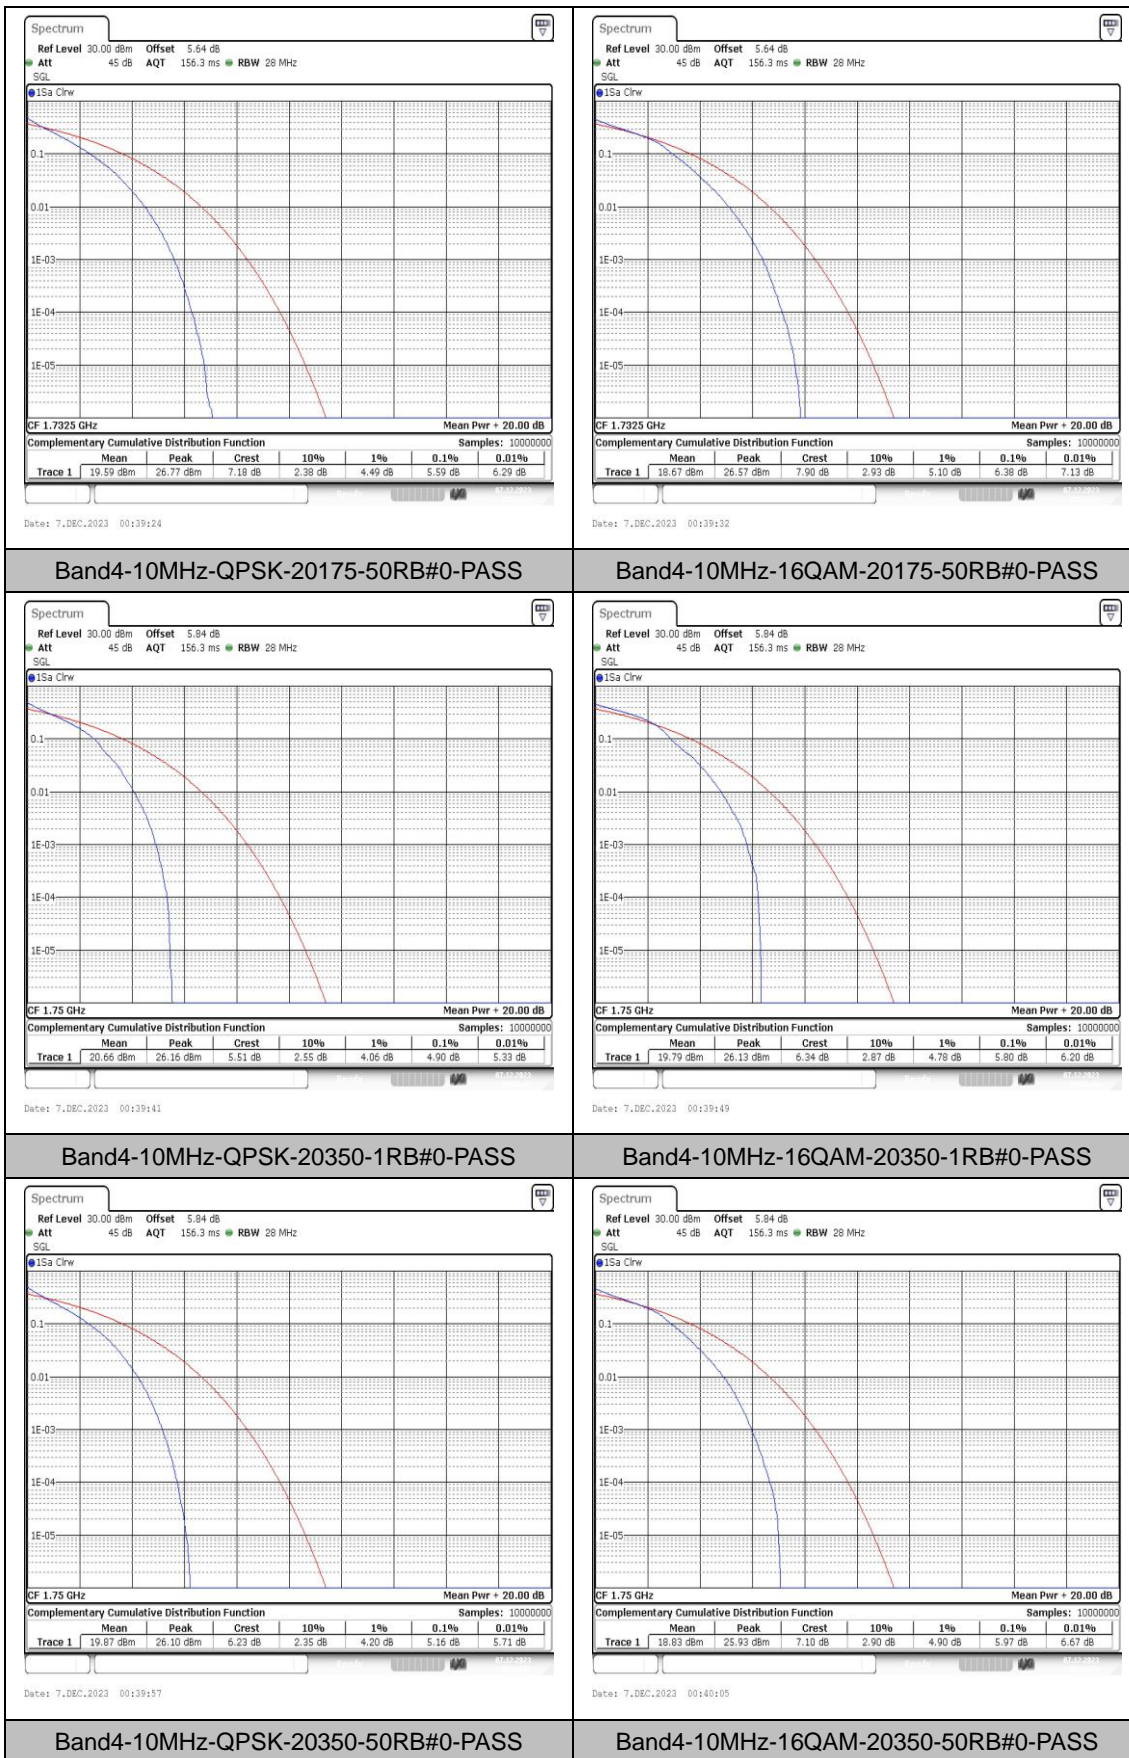

Test Graphs

Appendix C: 26dB Bandwidth and Occupied Bandwidth

Test Result

Band	Bandwidth	Modulation	Channel	RB Configuration	Occupied Bandwidth (MHz)	26dB Bandwidth (MHz)	Verdict
Band4	1.4MHz	QPSK	19957	6RB#0	1.093	1.31	PASS
Band4	1.4MHz	16QAM	19957	6RB#0	1.093	1.32	PASS
Band4	1.4MHz	QPSK	20175	6RB#0	1.093	1.30	PASS
Band4	1.4MHz	16QAM	20175	6RB#0	1.098	1.30	PASS
Band4	1.4MHz	QPSK	20393	6RB#0	1.088	1.31	PASS
Band4	1.4MHz	16QAM	20393	6RB#0	1.093	1.33	PASS
Band4	3MHz	QPSK	19965	15RB#0	2.696	2.91	PASS
Band4	3MHz	16QAM	19965	15RB#0	2.676	2.90	PASS
Band4	3MHz	QPSK	20175	15RB#0	2.696	2.91	PASS
Band4	3MHz	16QAM	20175	15RB#0	2.676	2.94	PASS
Band4	3MHz	QPSK	20385	15RB#0	2.676	2.92	PASS
Band4	3MHz	16QAM	20385	15RB#0	2.676	2.92	PASS
Band4	5MHz	QPSK	19975	25RB#0	4.505	4.97	PASS
Band4	5MHz	16QAM	19975	25RB#0	4.496	4.93	PASS
Band4	5MHz	QPSK	20175	25RB#0	4.496	4.93	PASS
Band4	5MHz	16QAM	20175	25RB#0	4.496	4.98	PASS
Band4	5MHz	QPSK	20375	25RB#0	4.496	4.95	PASS
Band4	5MHz	16QAM	20375	25RB#0	4.496	4.93	PASS
Band4	10MHz	QPSK	20000	50RB#0	8.985	9.90	PASS
Band4	10MHz	16QAM	20000	50RB#0	8.985	9.87	PASS
Band4	10MHz	QPSK	20175	50RB#0	9.018	9.83	PASS
Band4	10MHz	16QAM	20175	50RB#0	8.985	9.90	PASS
Band4	10MHz	QPSK	20350	50RB#0	8.985	9.87	PASS
Band4	10MHz	16QAM	20350	50RB#0	8.985	9.80	PASS
Band4	15MHz	QPSK	20025	75RB#0	13.478	14.80	PASS
Band4	15MHz	16QAM	20025	75RB#0	13.478	14.70	PASS
Band4	15MHz	QPSK	20175	75RB#0	13.478	14.85	PASS
Band4	15MHz	16QAM	20175	75RB#0	13.478	14.80	PASS
Band4	15MHz	QPSK	20325	75RB#0	13.478	14.80	PASS
Band4	15MHz	16QAM	20325	75RB#0	13.478	14.75	PASS
Band4	20MHz	QPSK	20050	100RB#0	18.037	19.67	PASS
Band4	20MHz	16QAM	20050	100RB#0	17.97	19.67	PASS
Band4	20MHz	QPSK	20175	100RB#0	18.103	19.73	PASS
Band4	20MHz	16QAM	20175	100RB#0	18.037	19.67	PASS