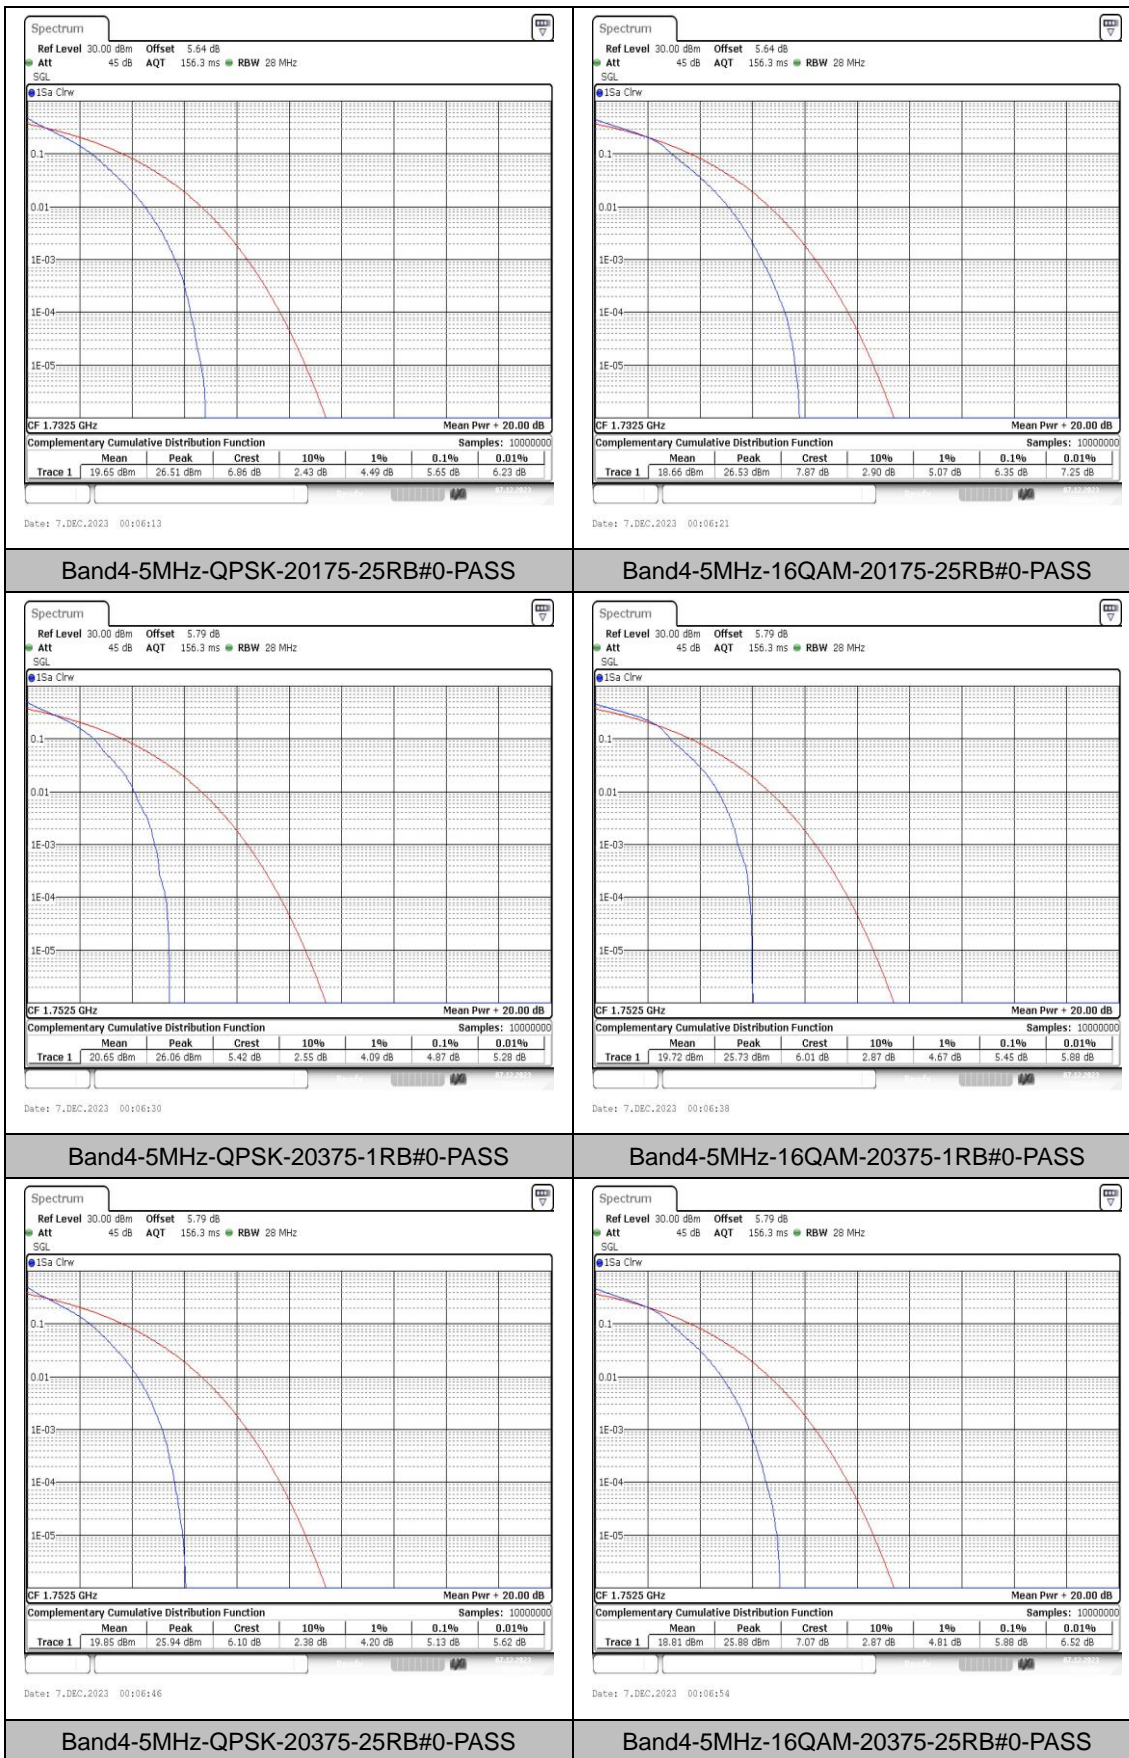

Test Graphs

Appendix C: 26dB Bandwidth and Occupied Bandwidth

Test Result

Band	Bandwidth	Modulation	Channel	RB Configuration	Occupied Bandwidth (MHz)	26dB Bandwidth (MHz)	Verdict
Band4	1.4MHz	QPSK	19957	6RB#0	1.093	1.31	PASS
Band4	1.4MHz	16QAM	19957	6RB#0	1.093	1.32	PASS
Band4	1.4MHz	QPSK	20175	6RB#0	1.093	1.30	PASS
Band4	1.4MHz	16QAM	20175	6RB#0	1.098	1.30	PASS
Band4	1.4MHz	QPSK	20393	6RB#0	1.088	1.31	PASS
Band4	1.4MHz	16QAM	20393	6RB#0	1.093	1.33	PASS
Band4	3MHz	QPSK	19965	15RB#0	2.696	2.91	PASS
Band4	3MHz	16QAM	19965	15RB#0	2.676	2.90	PASS
Band4	3MHz	QPSK	20175	15RB#0	2.696	2.91	PASS
Band4	3MHz	16QAM	20175	15RB#0	2.676	2.94	PASS
Band4	3MHz	QPSK	20385	15RB#0	2.676	2.92	PASS
Band4	3MHz	16QAM	20385	15RB#0	2.676	2.92	PASS
Band4	5MHz	QPSK	19975	25RB#0	4.505	4.97	PASS
Band4	5MHz	16QAM	19975	25RB#0	4.496	4.93	PASS
Band4	5MHz	QPSK	20175	25RB#0	4.496	4.93	PASS
Band4	5MHz	16QAM	20175	25RB#0	4.496	4.98	PASS
Band4	5MHz	QPSK	20375	25RB#0	4.496	4.95	PASS
Band4	5MHz	16QAM	20375	25RB#0	4.496	4.93	PASS
Band4	10MHz	QPSK	20000	50RB#0	8.985	9.90	PASS
Band4	10MHz	16QAM	20000	50RB#0	8.985	9.87	PASS
Band4	10MHz	QPSK	20175	50RB#0	9.018	9.83	PASS
Band4	10MHz	16QAM	20175	50RB#0	8.985	9.90	PASS
Band4	10MHz	QPSK	20350	50RB#0	8.985	9.87	PASS
Band4	10MHz	16QAM	20350	50RB#0	8.985	9.80	PASS
Band4	15MHz	QPSK	20025	75RB#0	13.478	14.80	PASS
Band4	15MHz	16QAM	20025	75RB#0	13.478	14.70	PASS
Band4	15MHz	QPSK	20175	75RB#0	13.478	14.85	PASS
Band4	15MHz	16QAM	20175	75RB#0	13.478	14.80	PASS
Band4	15MHz	QPSK	20325	75RB#0	13.478	14.80	PASS
Band4	15MHz	16QAM	20325	75RB#0	13.478	14.75	PASS
Band4	20MHz	QPSK	20050	100RB#0	18.037	19.67	PASS
Band4	20MHz	16QAM	20050	100RB#0	17.97	19.67	PASS
Band4	20MHz	QPSK	20175	100RB#0	18.103	19.73	PASS
Band4	20MHz	16QAM	20175	100RB#0	18.037	19.67	PASS