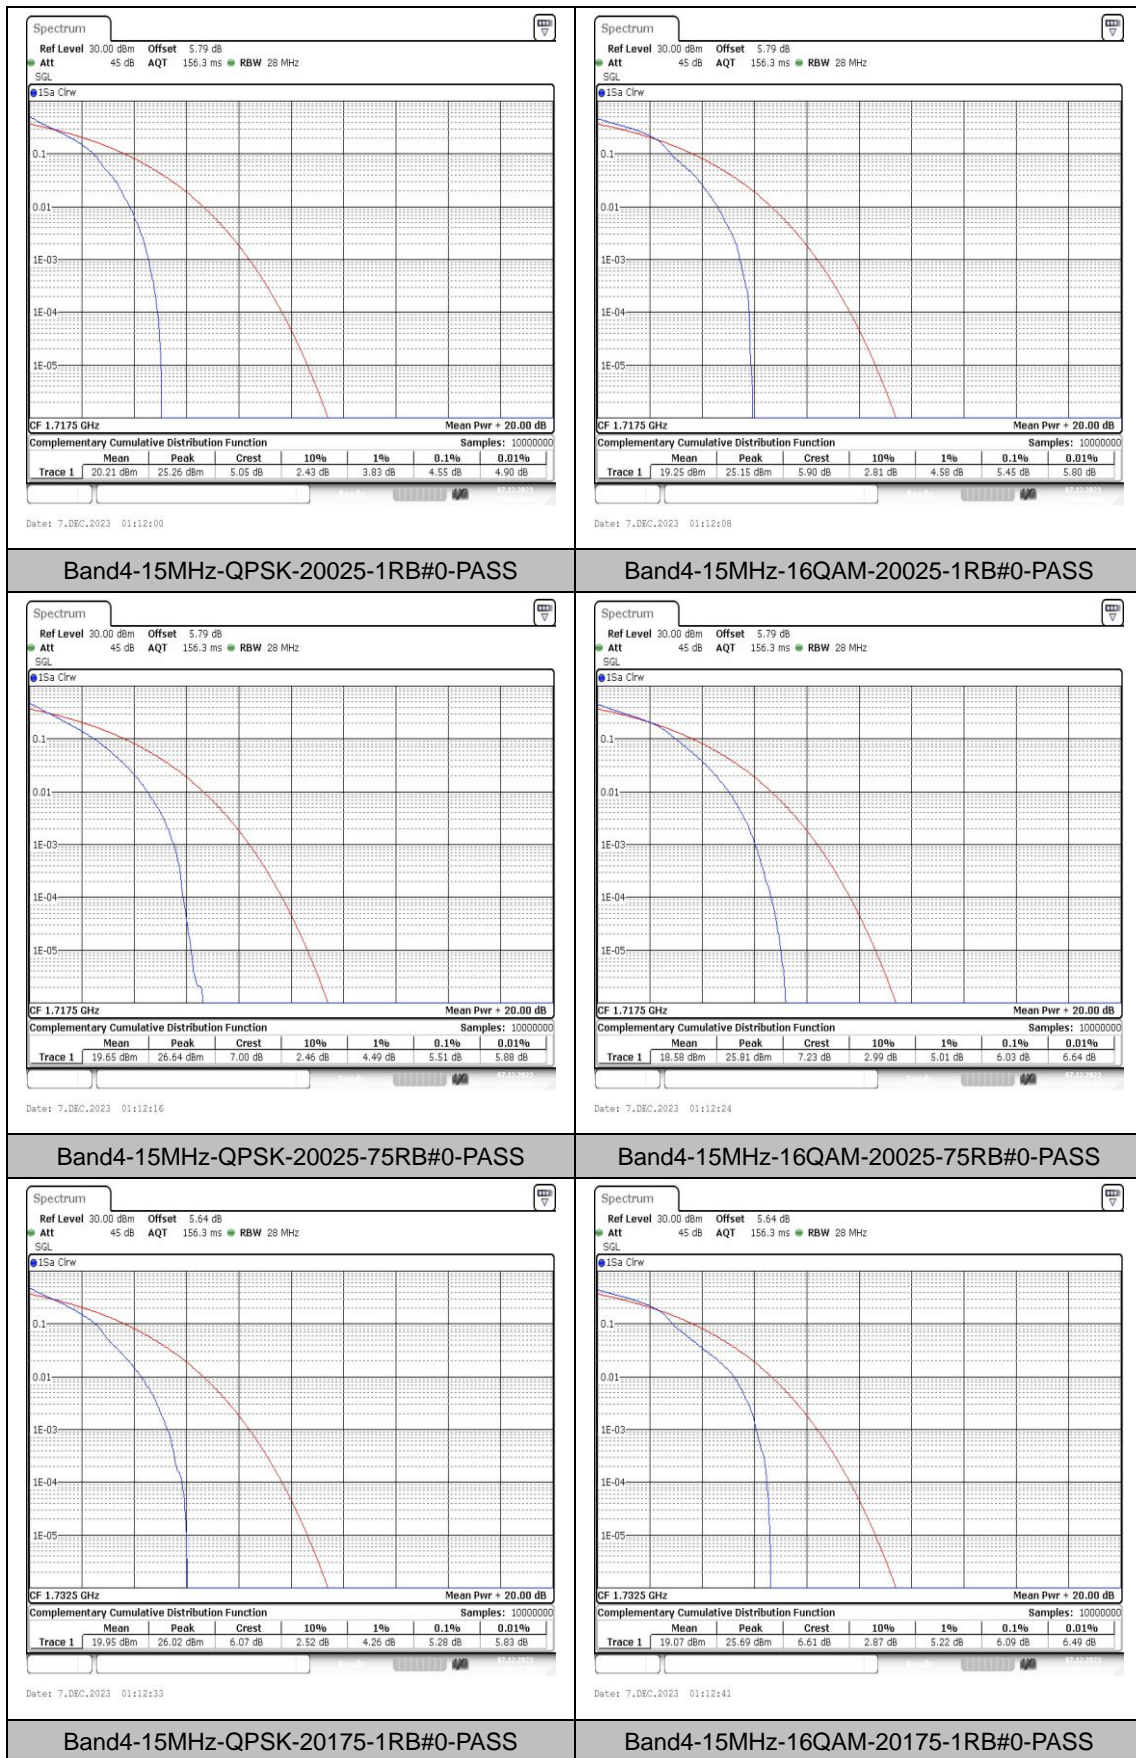

Test Graphs

Appendix C: 26dB Bandwidth and Occupied Bandwidth

Test Result

Band	Bandwidth	Modulation	Channel	RB Configuration	Occupied Bandwidth (MHz)	26dB Bandwidth (MHz)	Verdict
Band4	1.4MHz	QPSK	19957	6RB#0	1.093	1.31	PASS
Band4	1.4MHz	16QAM	19957	6RB#0	1.093	1.32	PASS
Band4	1.4MHz	QPSK	20175	6RB#0	1.093	1.30	PASS
Band4	1.4MHz	16QAM	20175	6RB#0	1.098	1.30	PASS
Band4	1.4MHz	QPSK	20393	6RB#0	1.088	1.31	PASS
Band4	1.4MHz	16QAM	20393	6RB#0	1.093	1.33	PASS
Band4	3MHz	QPSK	19965	15RB#0	2.696	2.91	PASS
Band4	3MHz	16QAM	19965	15RB#0	2.676	2.90	PASS
Band4	3MHz	QPSK	20175	15RB#0	2.696	2.91	PASS
Band4	3MHz	16QAM	20175	15RB#0	2.676	2.94	PASS
Band4	3MHz	QPSK	20385	15RB#0	2.676	2.92	PASS
Band4	3MHz	16QAM	20385	15RB#0	2.676	2.92	PASS
Band4	5MHz	QPSK	19975	25RB#0	4.505	4.97	PASS
Band4	5MHz	16QAM	19975	25RB#0	4.496	4.93	PASS
Band4	5MHz	QPSK	20175	25RB#0	4.496	4.93	PASS
Band4	5MHz	16QAM	20175	25RB#0	4.496	4.98	PASS
Band4	5MHz	QPSK	20375	25RB#0	4.496	4.95	PASS
Band4	5MHz	16QAM	20375	25RB#0	4.496	4.93	PASS
Band4	10MHz	QPSK	20000	50RB#0	8.985	9.90	PASS
Band4	10MHz	16QAM	20000	50RB#0	8.985	9.87	PASS
Band4	10MHz	QPSK	20175	50RB#0	9.018	9.83	PASS
Band4	10MHz	16QAM	20175	50RB#0	8.985	9.90	PASS
Band4	10MHz	QPSK	20350	50RB#0	8.985	9.87	PASS
Band4	10MHz	16QAM	20350	50RB#0	8.985	9.80	PASS
Band4	15MHz	QPSK	20025	75RB#0	13.478	14.80	PASS
Band4	15MHz	16QAM	20025	75RB#0	13.478	14.70	PASS
Band4	15MHz	QPSK	20175	75RB#0	13.478	14.85	PASS
Band4	15MHz	16QAM	20175	75RB#0	13.478	14.80	PASS
Band4	15MHz	QPSK	20325	75RB#0	13.478	14.80	PASS
Band4	15MHz	16QAM	20325	75RB#0	13.478	14.75	PASS
Band4	20MHz	QPSK	20050	100RB#0	18.037	19.67	PASS
Band4	20MHz	16QAM	20050	100RB#0	17.97	19.67	PASS
Band4	20MHz	QPSK	20175	100RB#0	18.103	19.73	PASS
Band4	20MHz	16QAM	20175	100RB#0	18.037	19.67	PASS