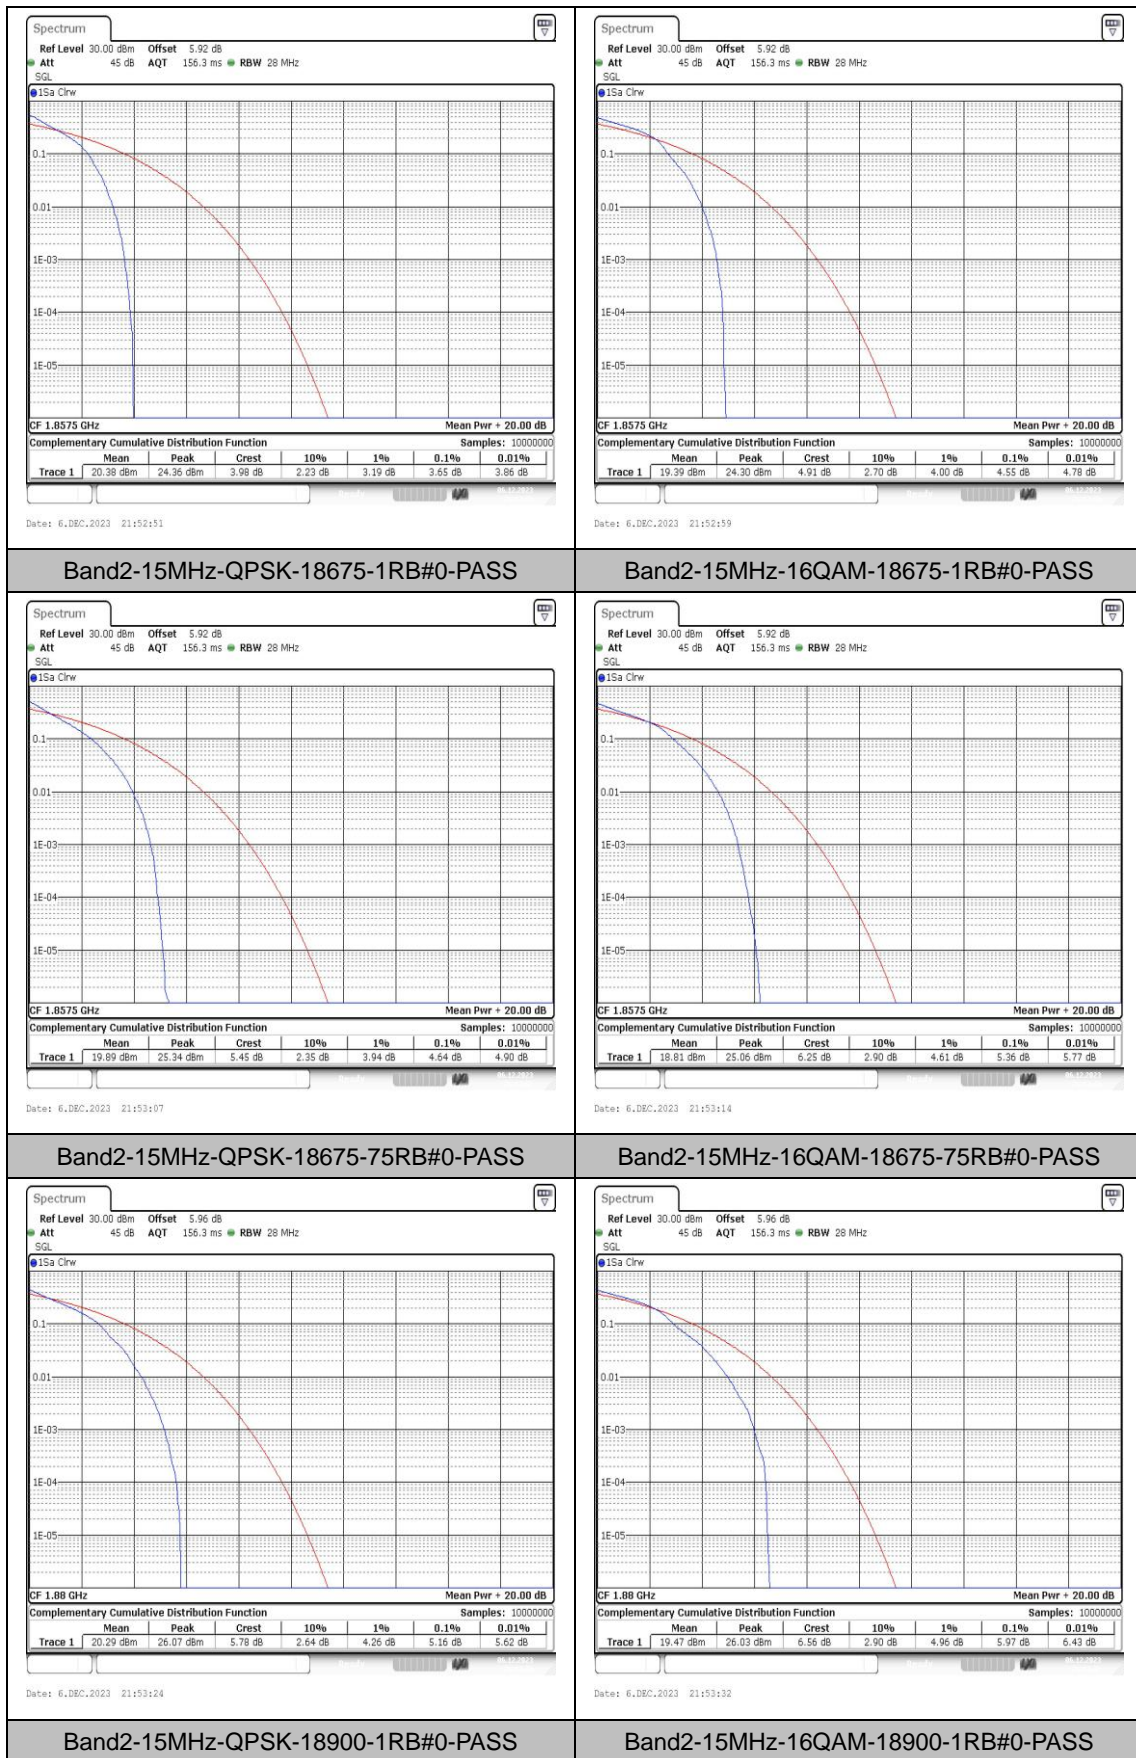

### Test Graphs

## Appendix C: 26dB Bandwidth and Occupied Bandwidth