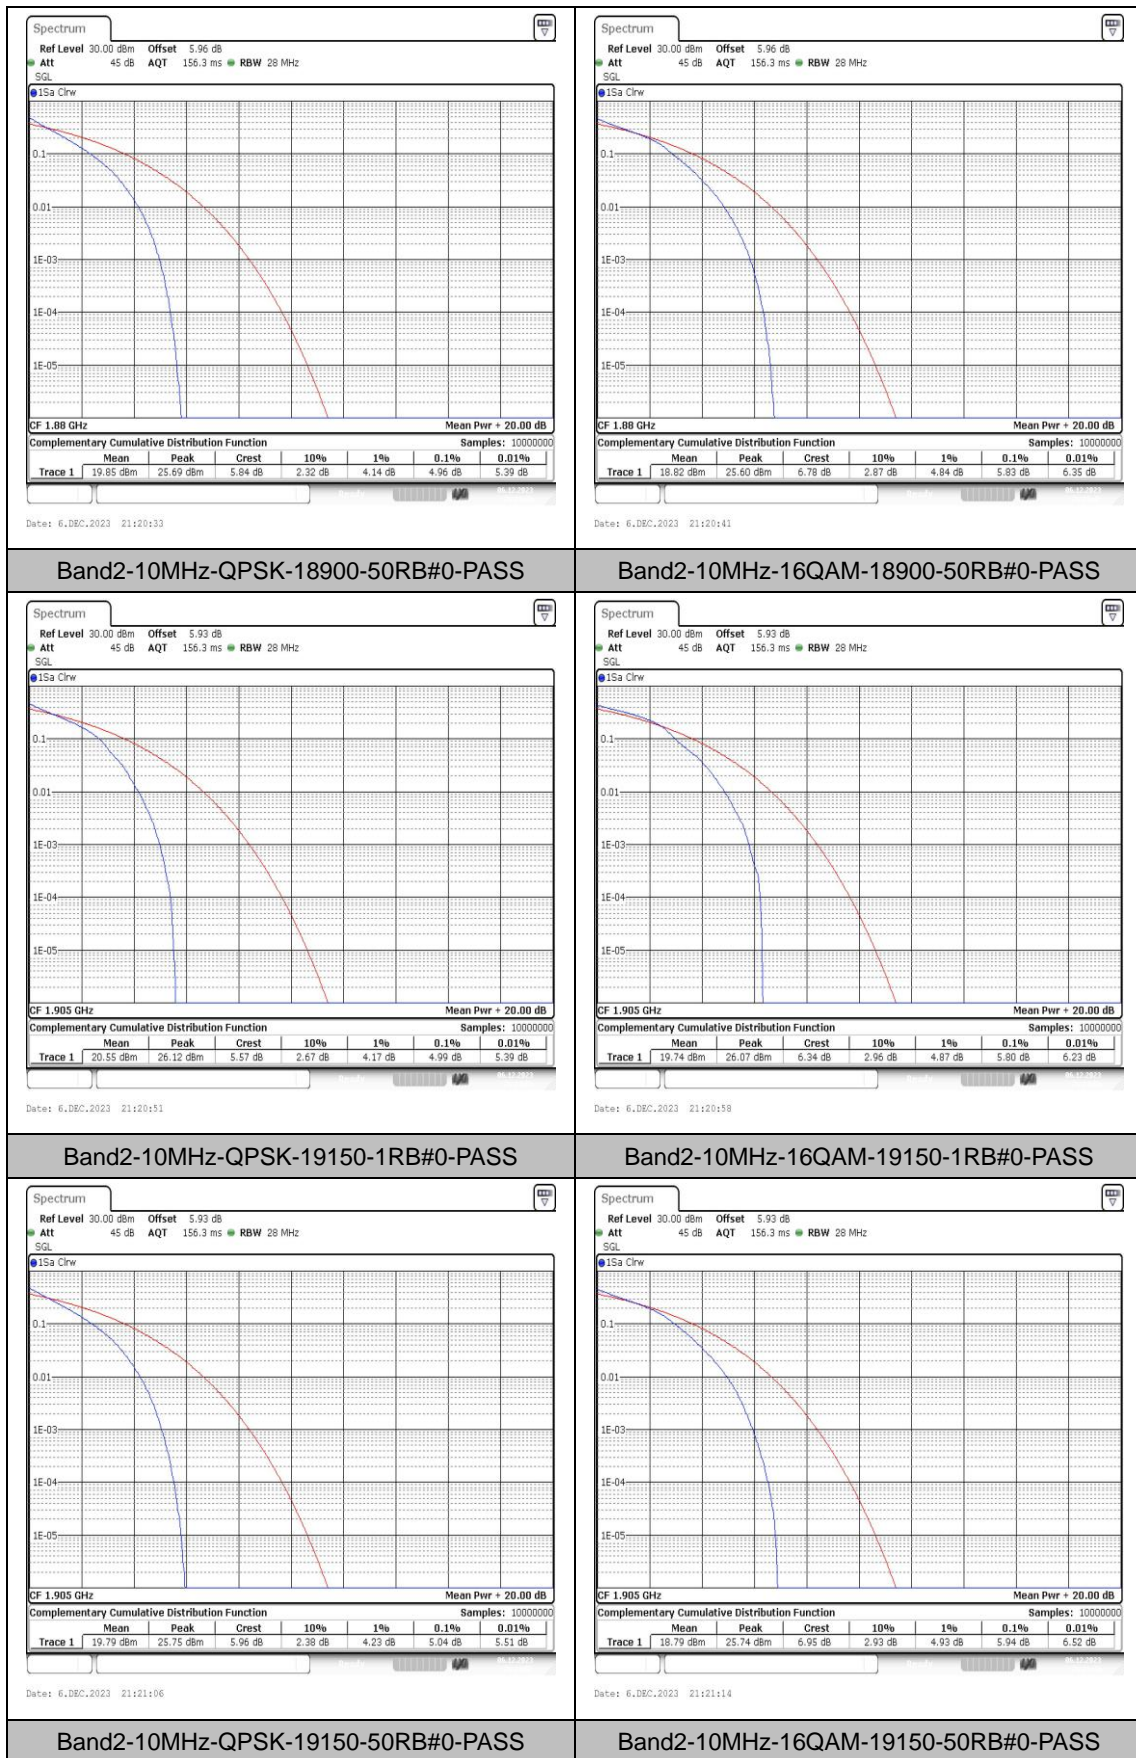

### Test Graphs

## Appendix C: 26dB Bandwidth and Occupied Bandwidth