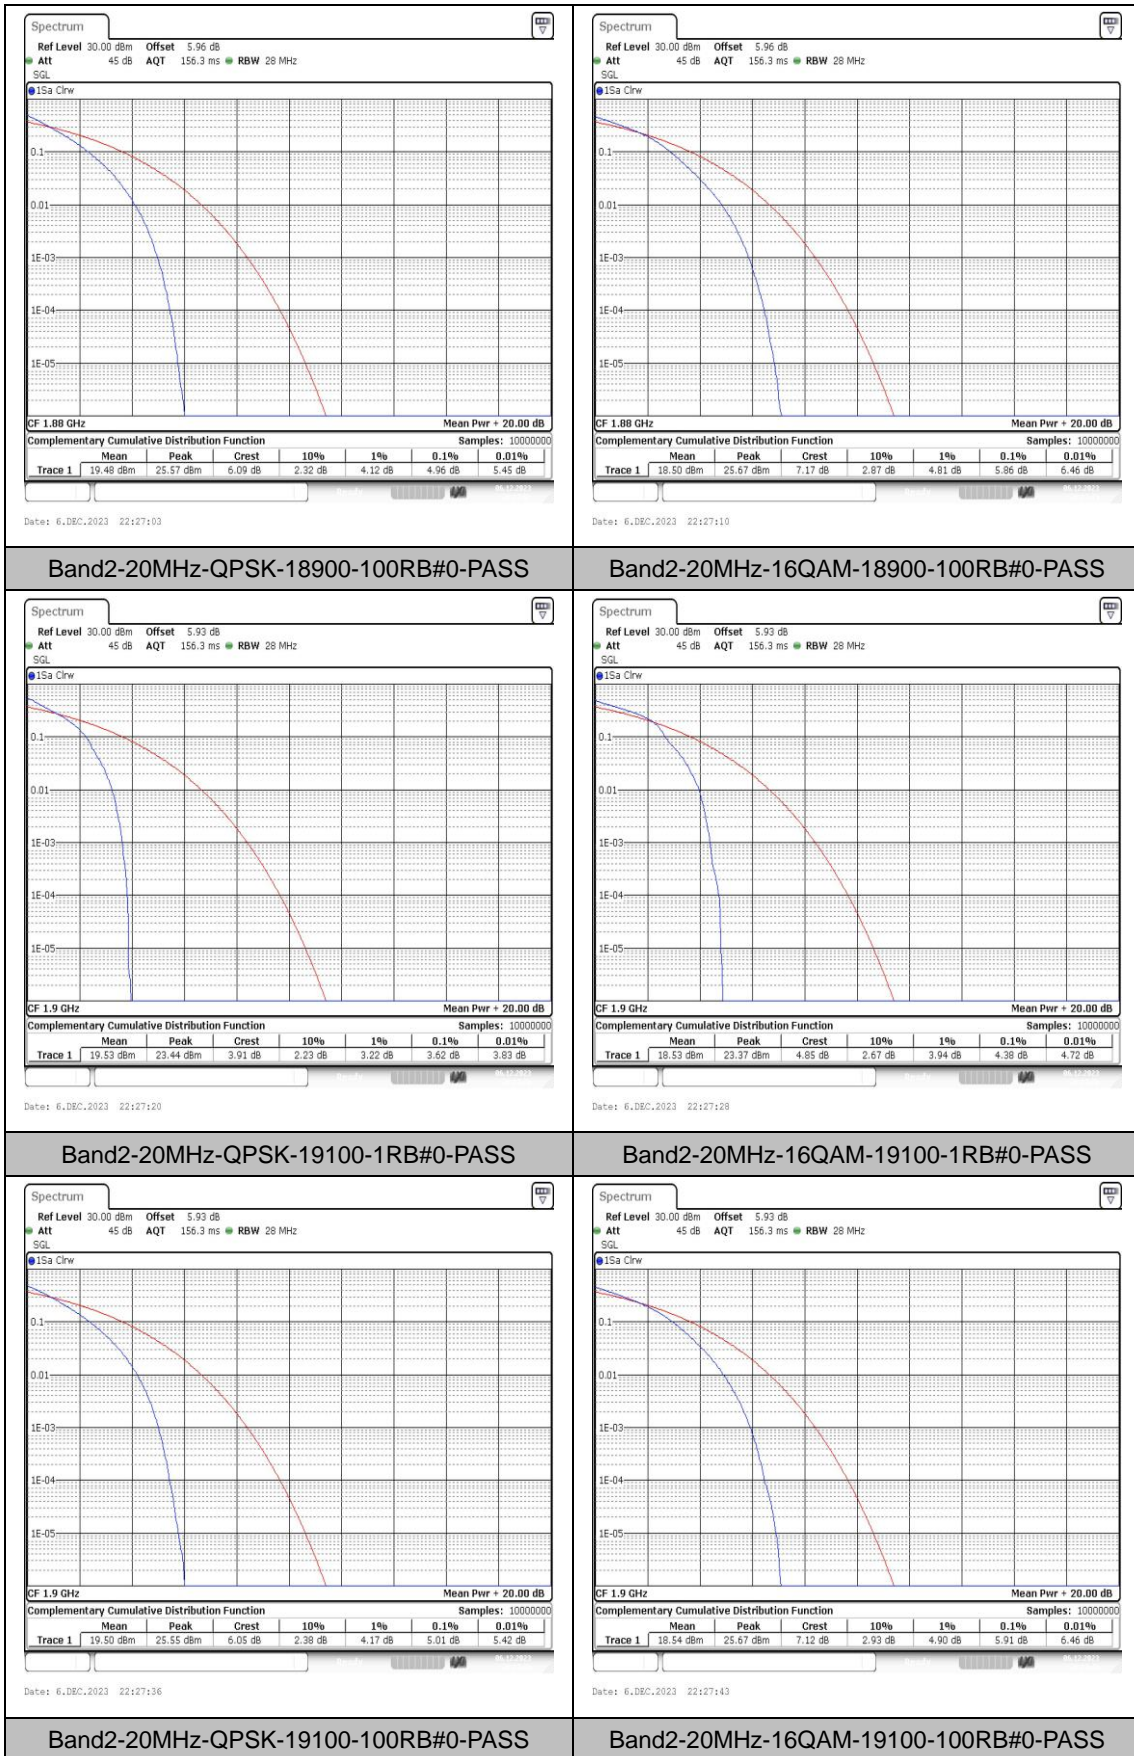

### Test Graphs

## Appendix C: 26dB Bandwidth and Occupied Bandwidth