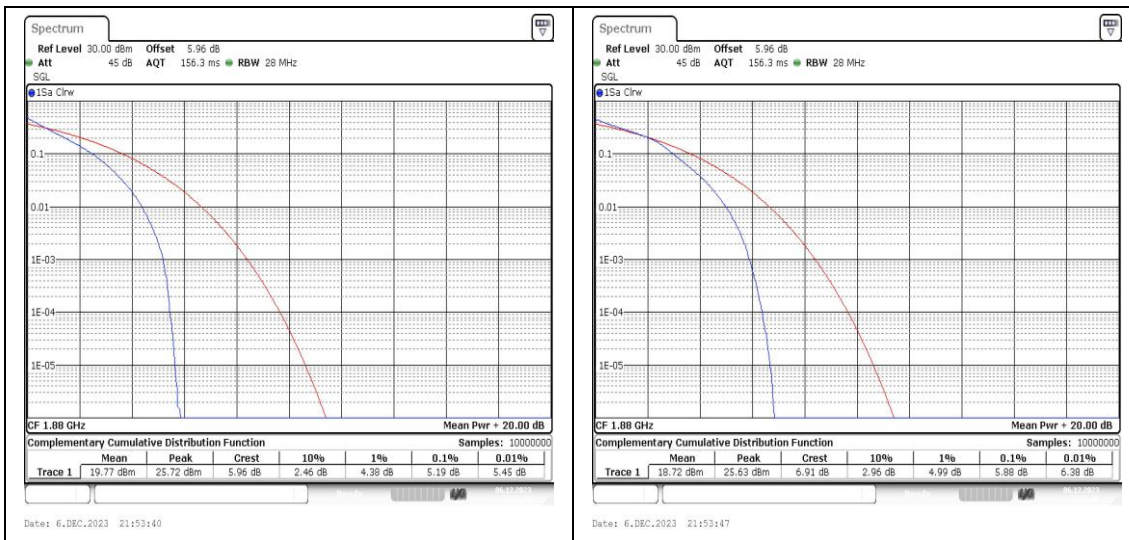

### Test Graphs

## Appendix C: 26dB Bandwidth and Occupied Bandwidth