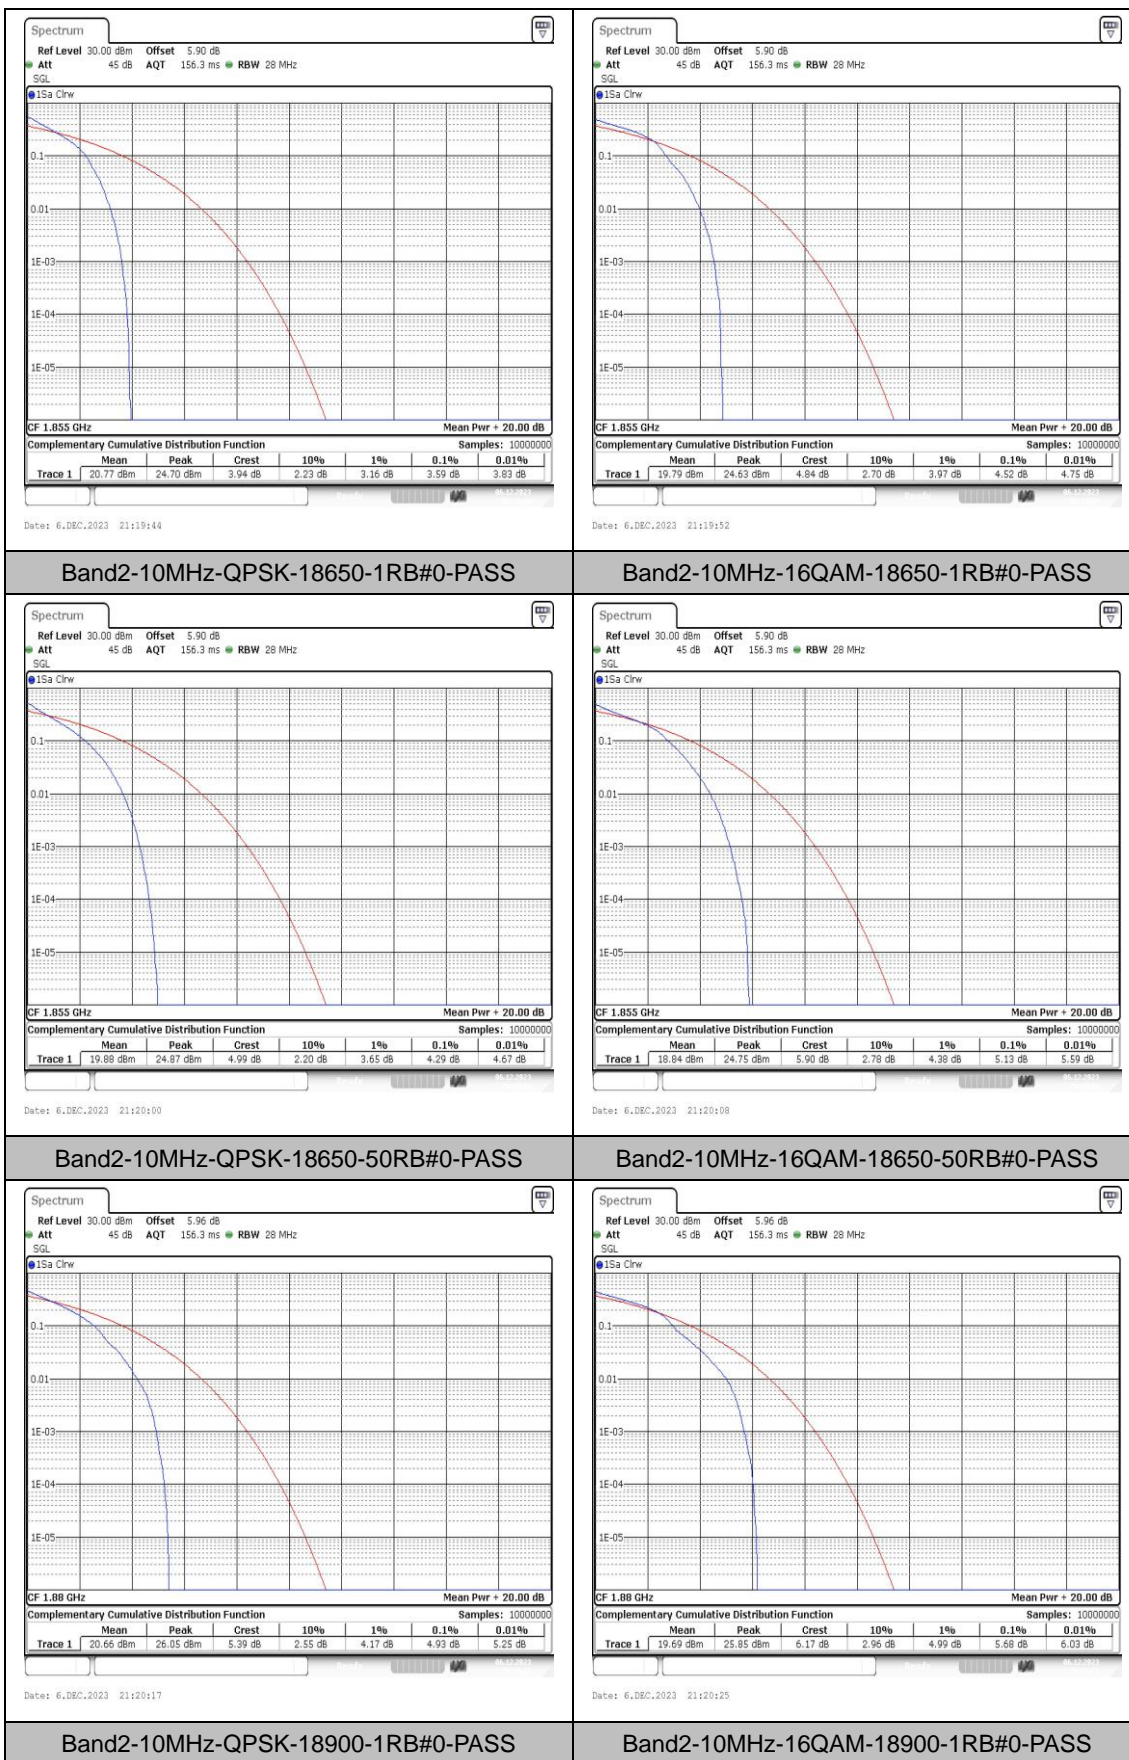

### Test Graphs

## Appendix C: 26dB Bandwidth and Occupied Bandwidth