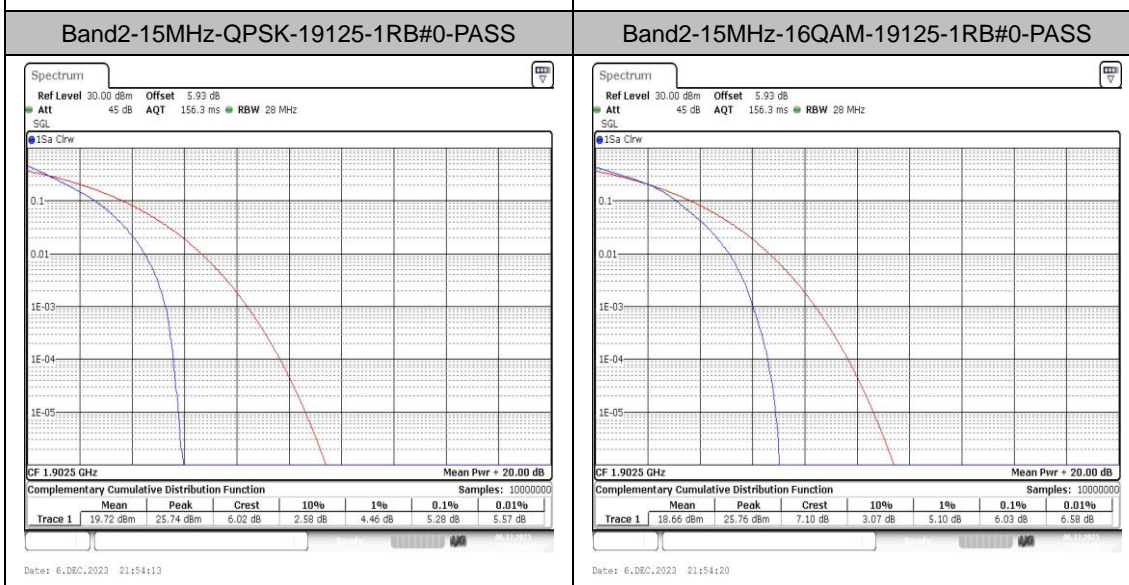

### Test Graphs

## Appendix C: 26dB Bandwidth and Occupied Bandwidth