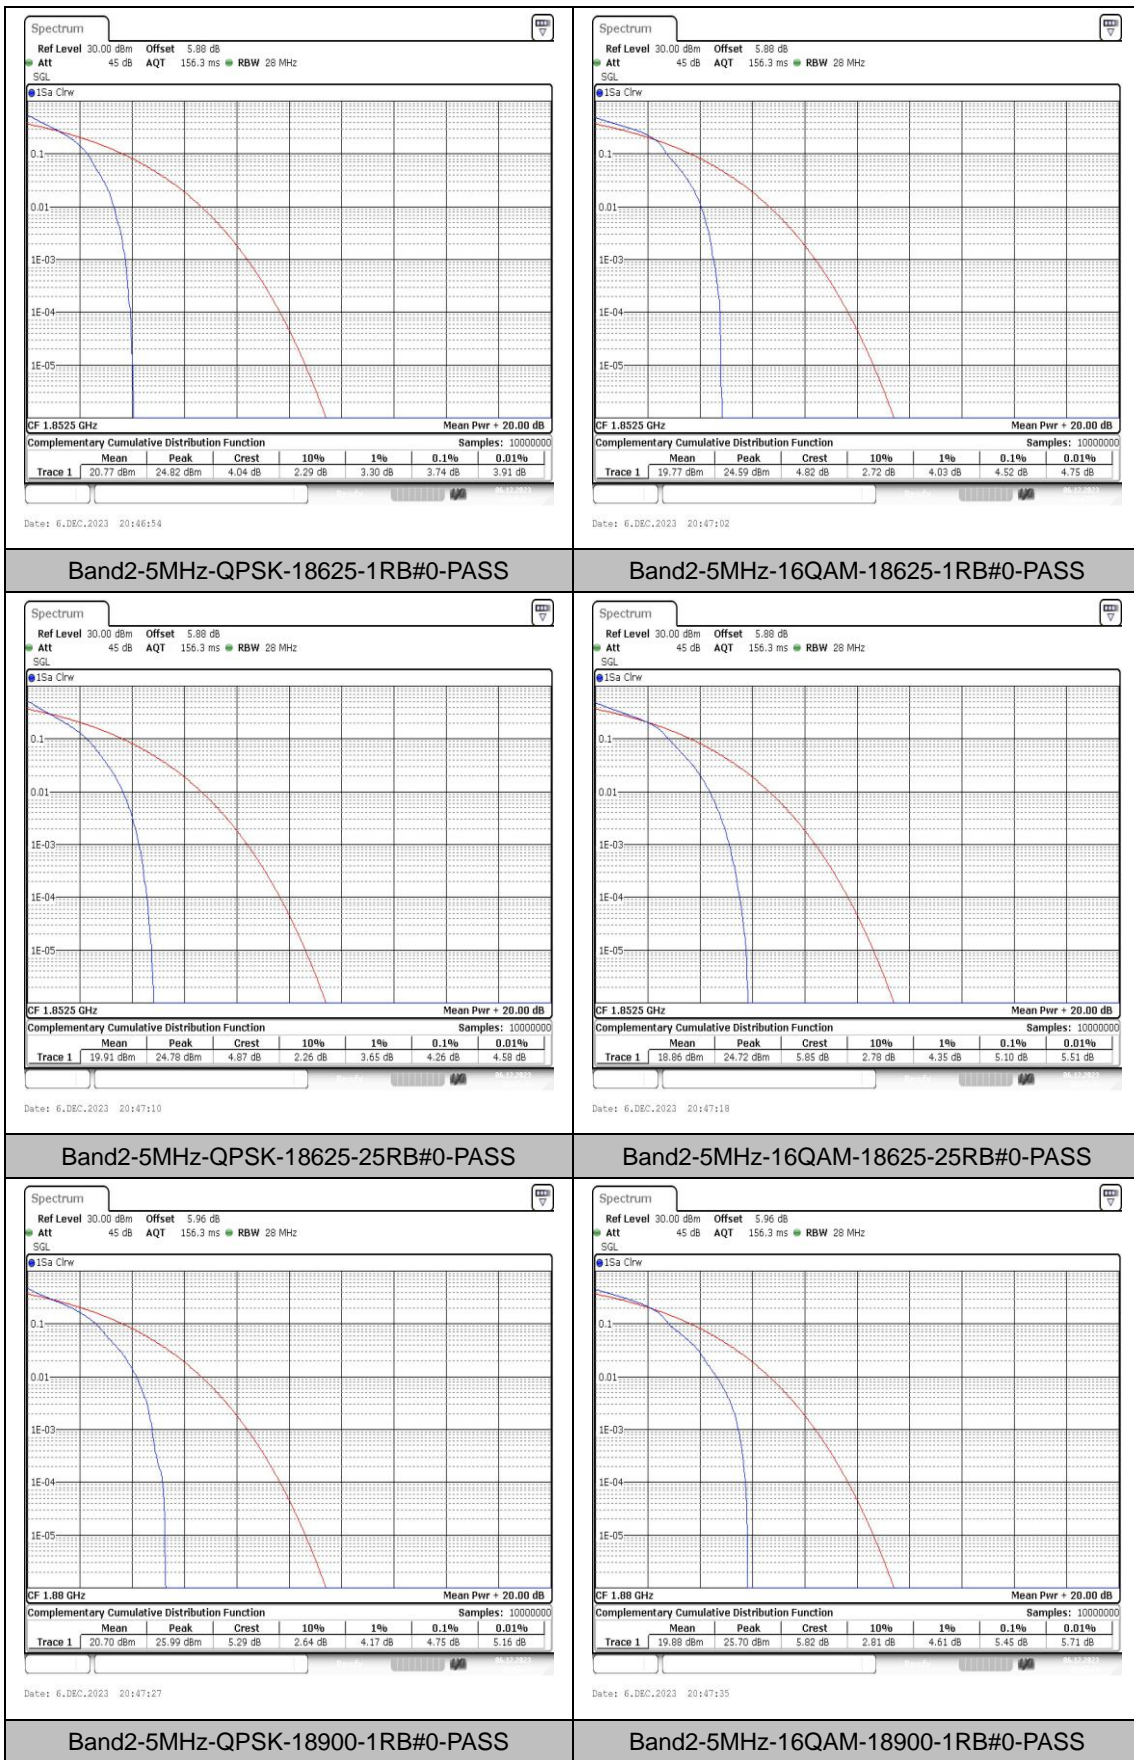

### Test Graphs

## Appendix C: 26dB Bandwidth and Occupied Bandwidth