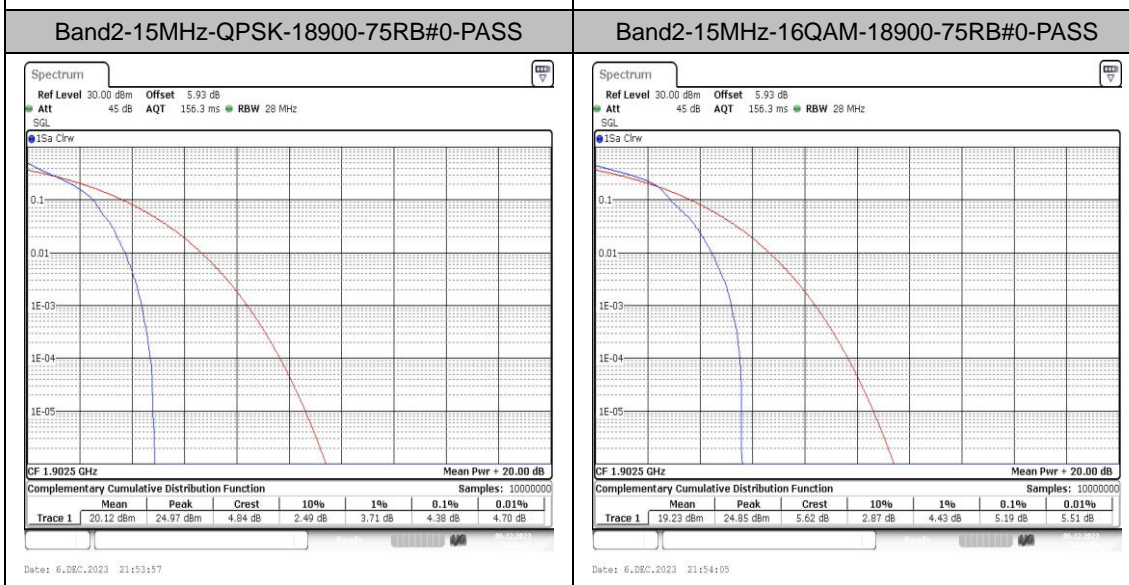

### Test Graphs

## Appendix C: 26dB Bandwidth and Occupied Bandwidth