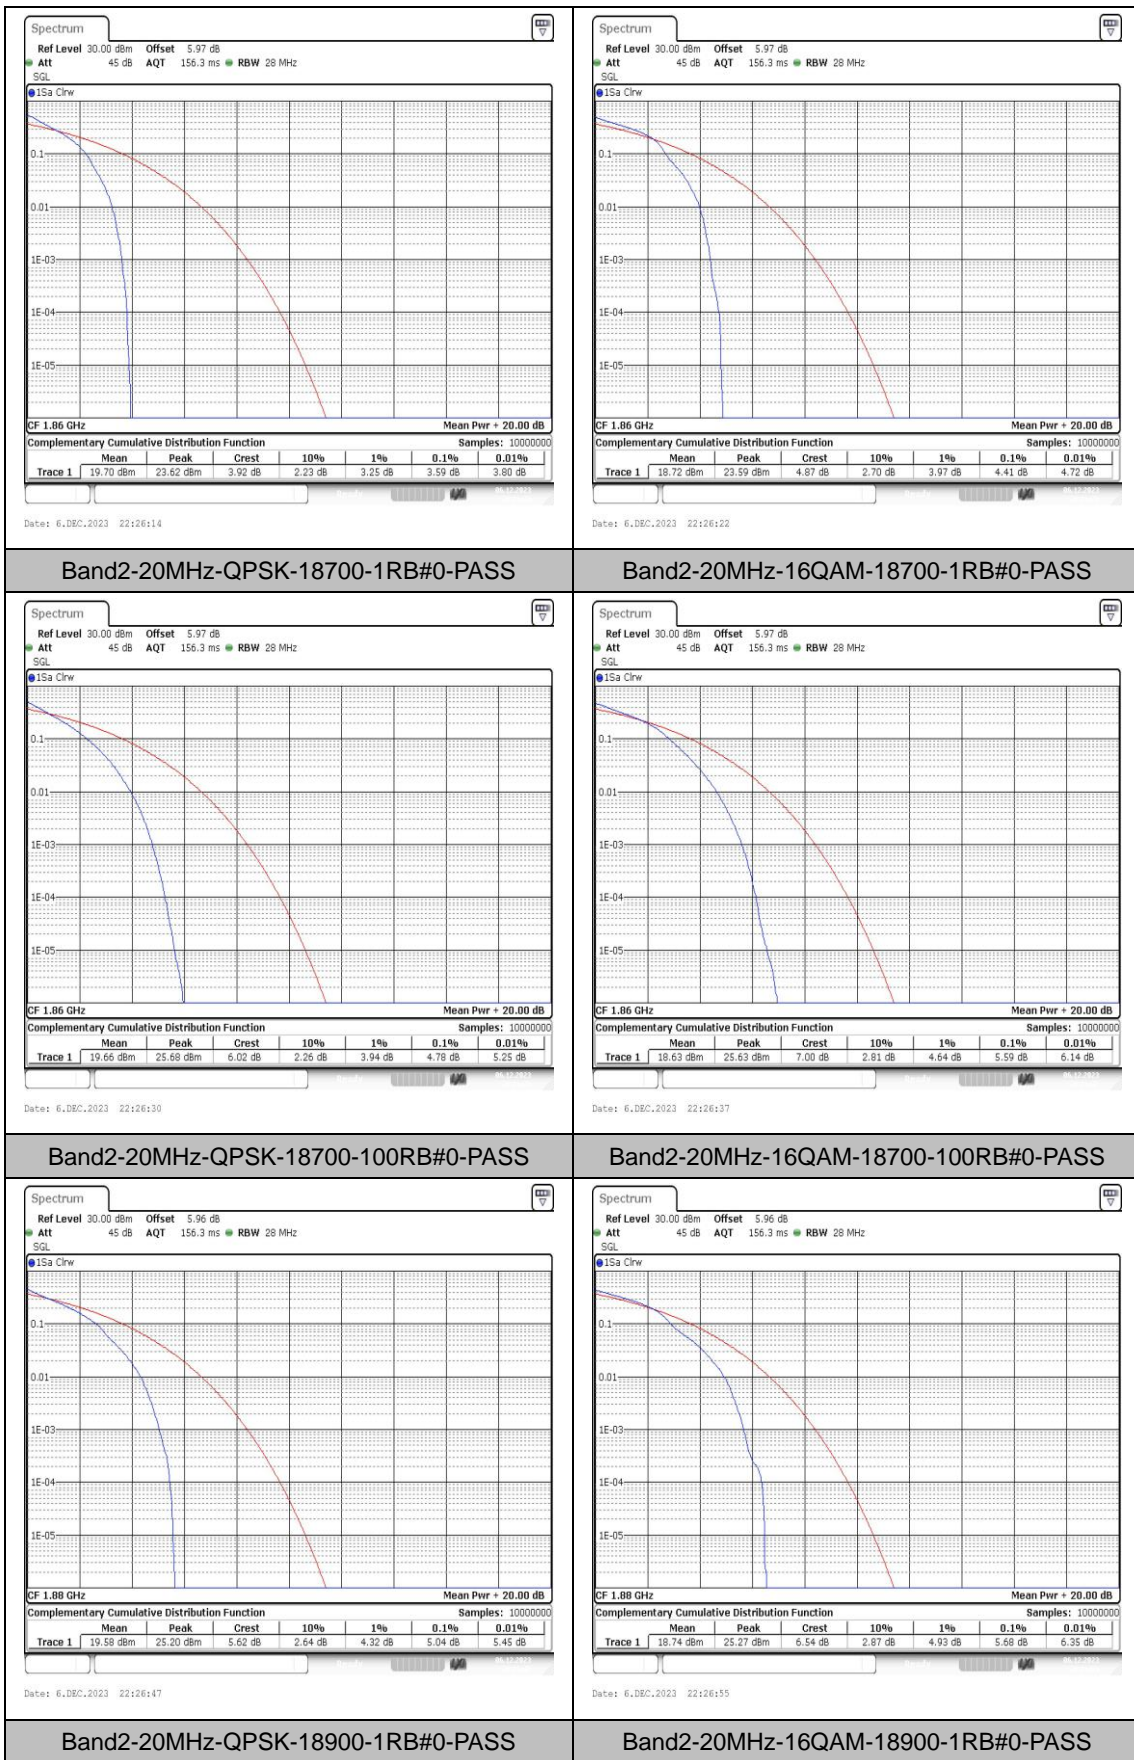

### Test Graphs

## Appendix C: 26dB Bandwidth and Occupied Bandwidth