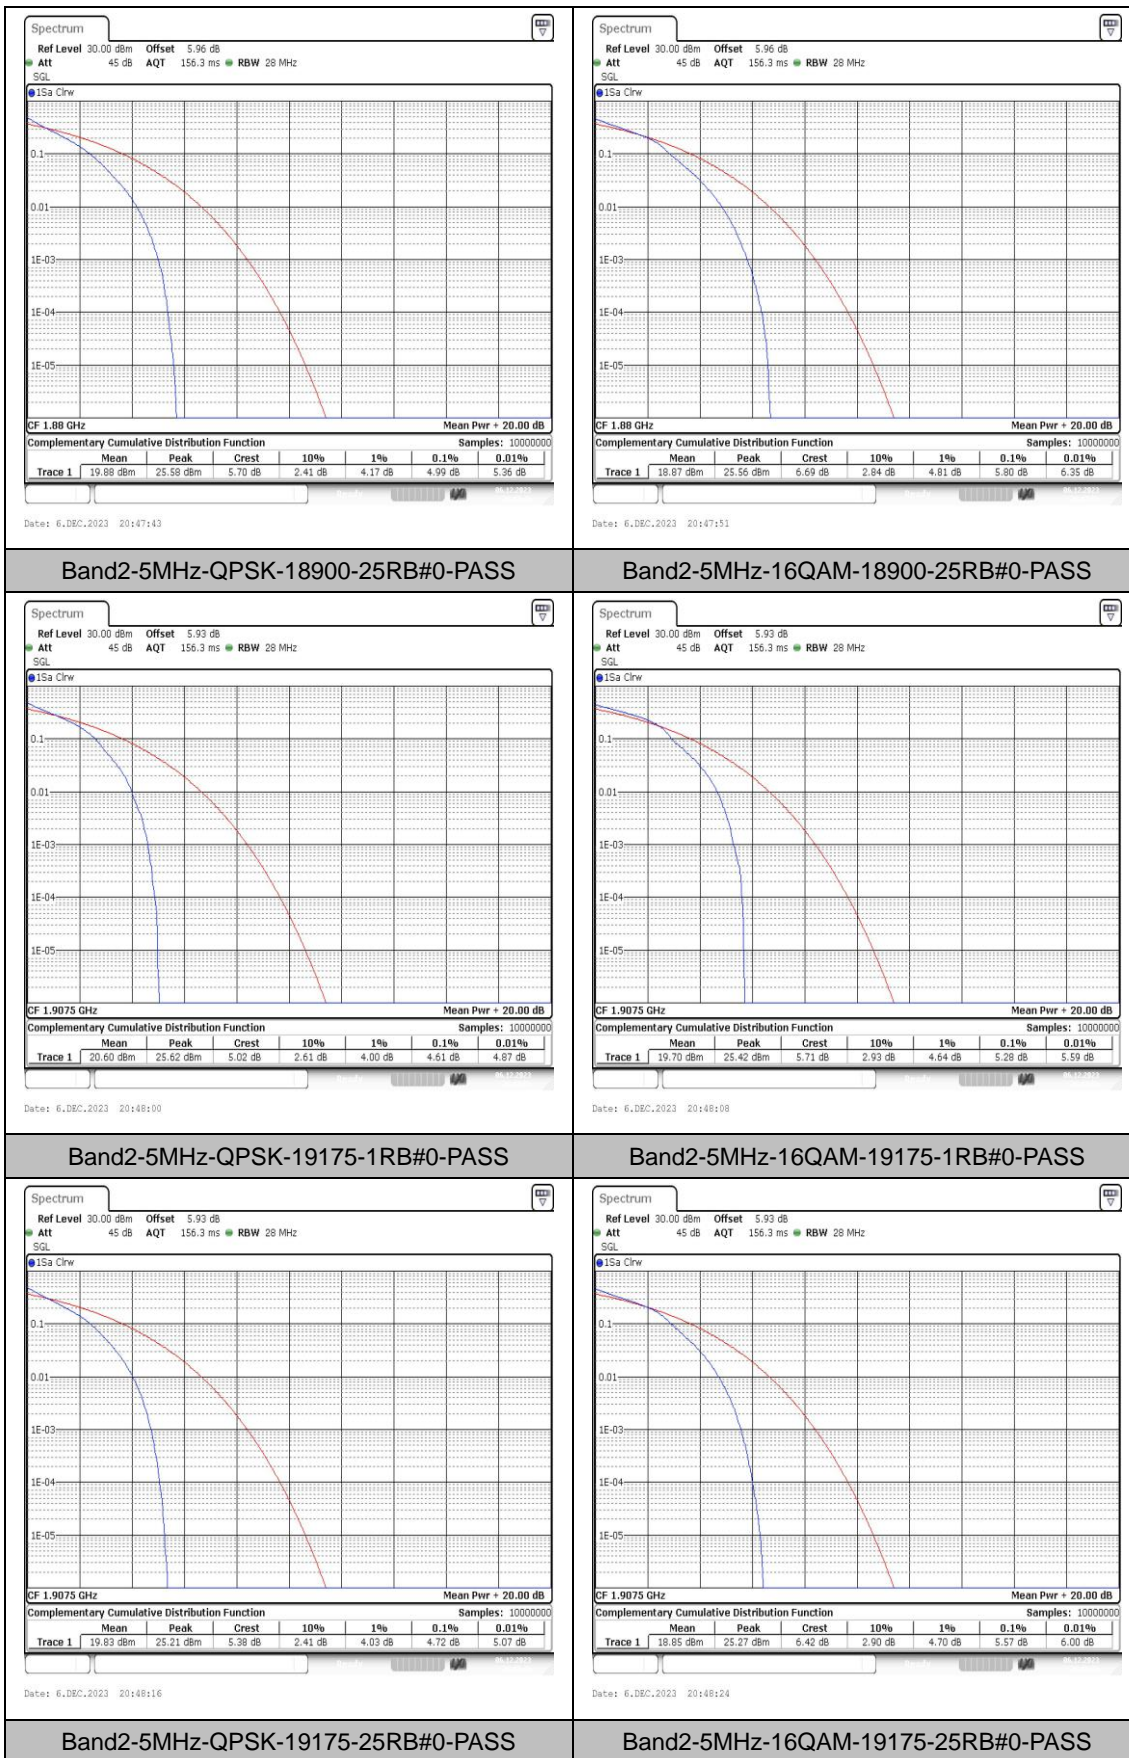

### Test Graphs

## Appendix C: 26dB Bandwidth and Occupied Bandwidth