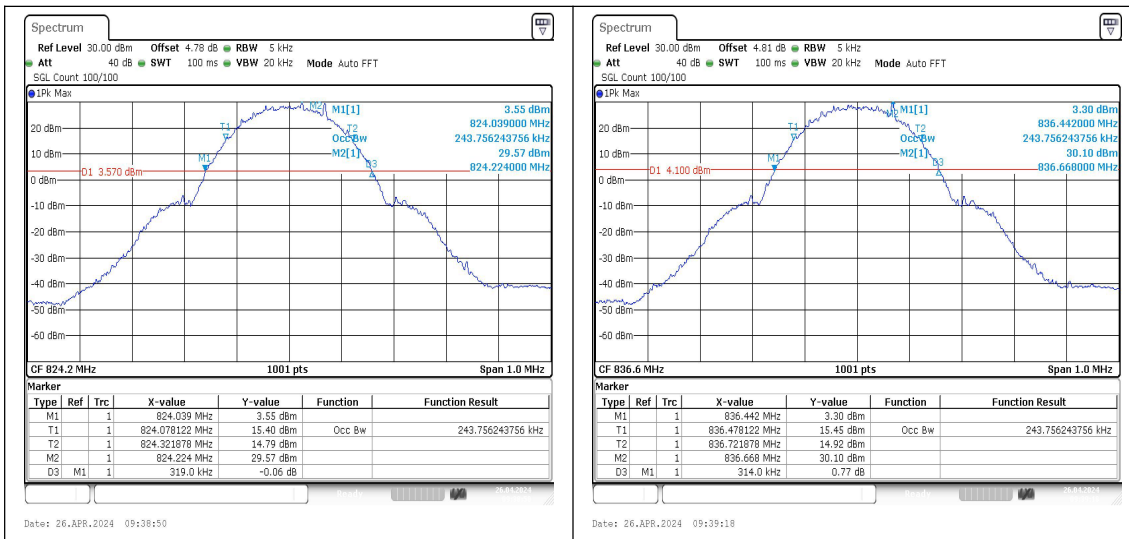

Appendix C: 26dB Bandwidth and Occupied Bandwidth

Test Result

Band	Channel	Occupied Bandwidth (MHz)	26dB Bandwidth (MHz)	Limit (MHz)	Verdict
GSM850	128	0.244	0.32	---	PASS
GSM850	190	0.244	0.31	---	PASS
GSM850	251	0.246	0.32	---	PASS
GPRS850	128	0.246	0.32	---	PASS
GPRS850	190	0.244	0.32	---	PASS
GPRS850	251	0.244	0.32	---	PASS
EGPRS850	128	0.243	0.31	---	PASS
EGPRS850	190	0.244	0.31	---	PASS
EGPRS850	251	0.243	0.31	---	PASS
GSM1900	512	0.244	0.32	---	PASS
GSM1900	661	0.244	0.32	---	PASS
GSM1900	810	0.244	0.32	---	PASS
GPRS1900	512	0.246	0.32	---	PASS
GPRS1900	661	0.246	0.32	---	PASS
GPRS1900	810	0.245	0.32	---	PASS
EGPRS1900	512	0.25	0.32	---	PASS
EGPRS1900	661	0.248	0.32	---	PASS
EGPRS1900	810	0.248	0.32	---	PASS

Test Graphs

GSM850-128-5-PASS

GSM850-190-5-PASS

GSM850-251-5-PASS

GPRS850-128-5-PASS