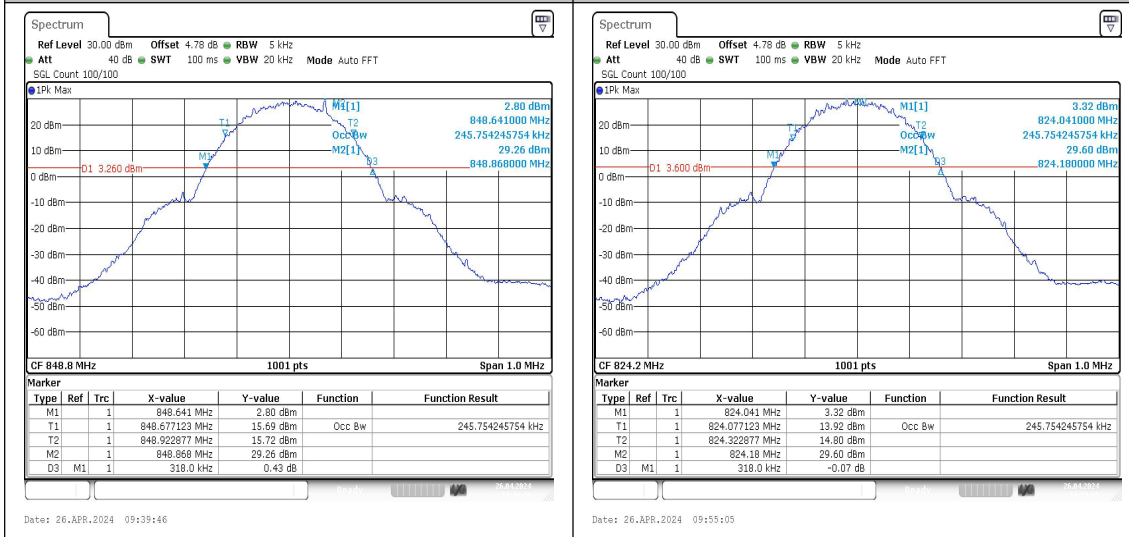

Appendix C: 26dB Bandwidth and Occupied Bandwidth

Test Result

Band	Channel	Occupied Bandwidth (MHz)	26dB Bandwidth (MHz)	Limit (MHz)	Verdict
GSM850	128	0.244	0.32	---	PASS
GSM850	190	0.244	0.31	---	PASS
GSM850	251	0.246	0.32	---	PASS
GPRS850	128	0.246	0.32	---	PASS
GPRS850	190	0.244	0.32	---	PASS
GPRS850	251	0.244	0.32	---	PASS
EGPRS850	128	0.243	0.31	---	PASS
EGPRS850	190	0.244	0.31	---	PASS
EGPRS850	251	0.243	0.31	---	PASS
GSM1900	512	0.244	0.32	---	PASS
GSM1900	661	0.244	0.32	---	PASS
GSM1900	810	0.244	0.32	---	PASS
GPRS1900	512	0.246	0.32	---	PASS
GPRS1900	661	0.246	0.32	---	PASS
GPRS1900	810	0.245	0.32	---	PASS
EGPRS1900	512	0.25	0.32	---	PASS
EGPRS1900	661	0.248	0.32	---	PASS
EGPRS1900	810	0.248	0.32	---	PASS

Test Graphs

GSM850-128-5-PASS

GSM850-190-5-PASS

GSM850-251-5-PASS

GPRS850-128-5-PASS