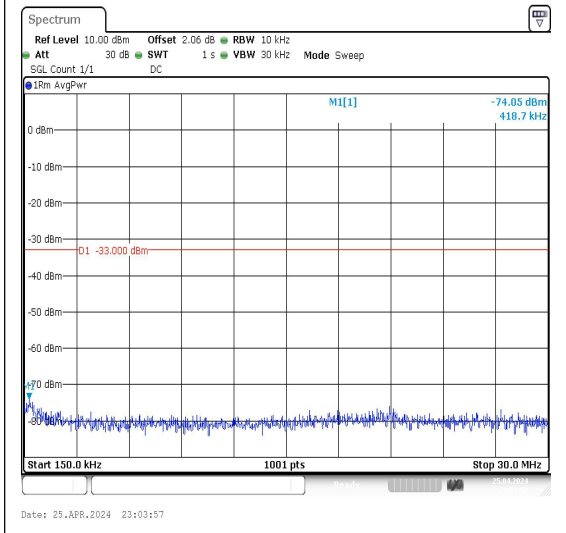

Band66_10MHz_QPSK_132022_1RB#0_3000~2000_3000~20000

Band66_10MHz_16QAM_132022_1RB#0_0.009~0.15_0.009~0.15

Band66_10MHz_QPSK_132022_1RB#0_3000~2000_30_0.15~30

Band66_10MHz_16QAM_132022_1RB#0_0.15~30_0_30~1000