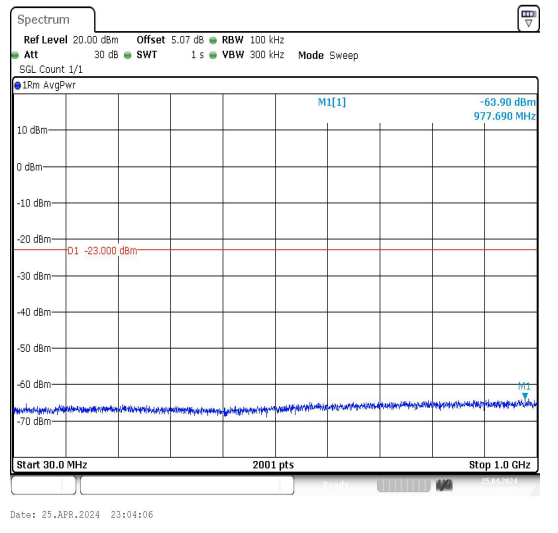

Band66_10MHz_QPSK_132022_1RB#0_3000~2000_3000~20000

Band66_10MHz_16QAM_132022_1RB#0_0.009~0.15_0.009~0.15

Band66_10MHz_QPSK_132022_1RB#0_3000~2000_30_0.15~30

Band66_10MHz_16QAM_132022_1RB#0_0.15~30_0_30~1000