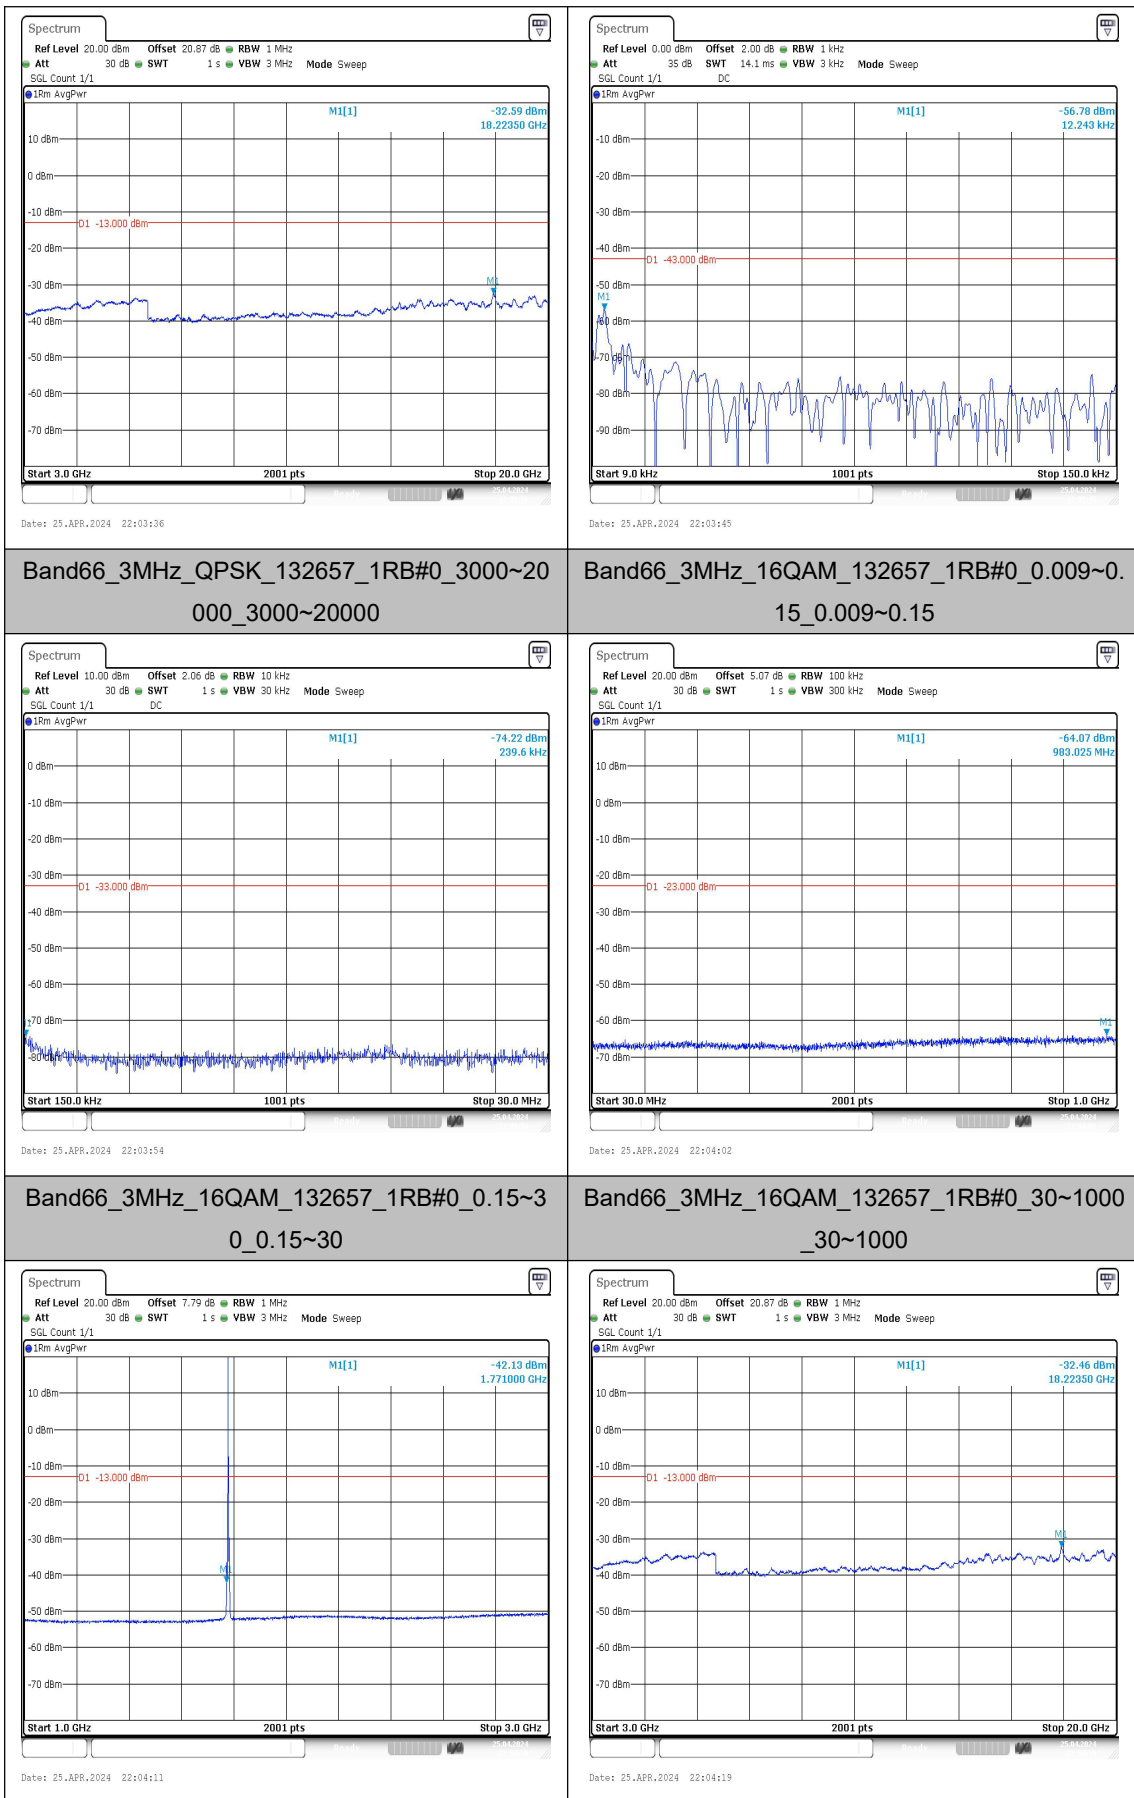

Band66_3MHz_QPSK_132322_1RB#0_3000~2000_000_3000~20000

Band66_3MHz_16QAM_132322_1RB#0_0.009~0.000_3000~20000

Band66_3MHz_16QAM_132322_1RB#0_0.15~30_0_0.15~30

Band66_3MHz_16QAM_132322_1RB#0_30~1000_30~1000

Band66_5MHz_QPSK_131997_1RB#0_3000~2000_000_3000~20000

Band66_5MHz_16QAM_131997_1RB#0_0.009~0.000_3000~20000_15_0.009~0.15

Band66_5MHz_16QAM_131997_1RB#0_0.15~30_0_0.15~30

Band66_5MHz_16QAM_131997_1RB#0_30~1000_30~1000