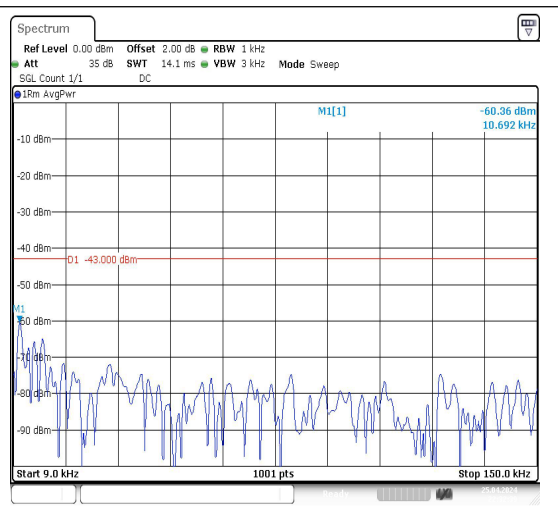

Band66_3MHz_QPSK_132322_1RB#0_3000~2000_000_3000~20000

Band66_3MHz_16QAM_132322_1RB#0_0.009~0.000_3000~20000

Band66_3MHz_16QAM_132322_1RB#0_0.15~30_0_0.15~30

Band66_3MHz_16QAM_132322_1RB#0_30~1000_30~1000