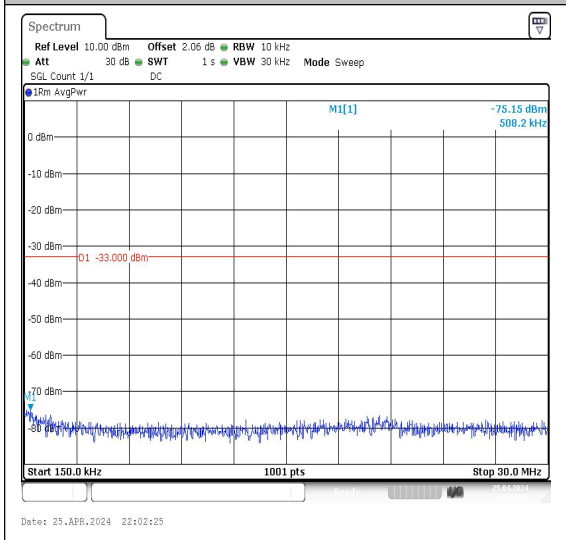

Band66_3MHz_QPSK_132322_1RB#0_3000~2000_000_3000~20000

Band66_3MHz_16QAM_132322_1RB#0_0.009~0.000_3000~20000

Band66_3MHz_16QAM_132322_1RB#0_0.15~30_0_0.15~30

Band66_3MHz_16QAM_132322_1RB#0_30~1000_30~1000