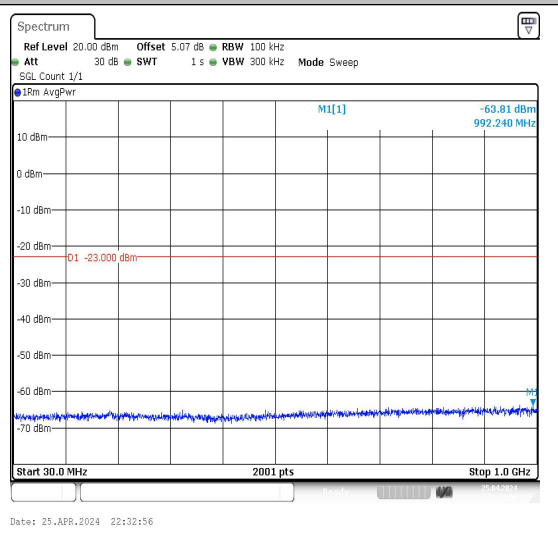

Band66_5MHz_16QAM_131997_1RB#0_30~1000_30~1000

Band66_5MHz_16QAM_131997_1RB#0_0.009~0.000_3000~20000_15_0.009~0.15