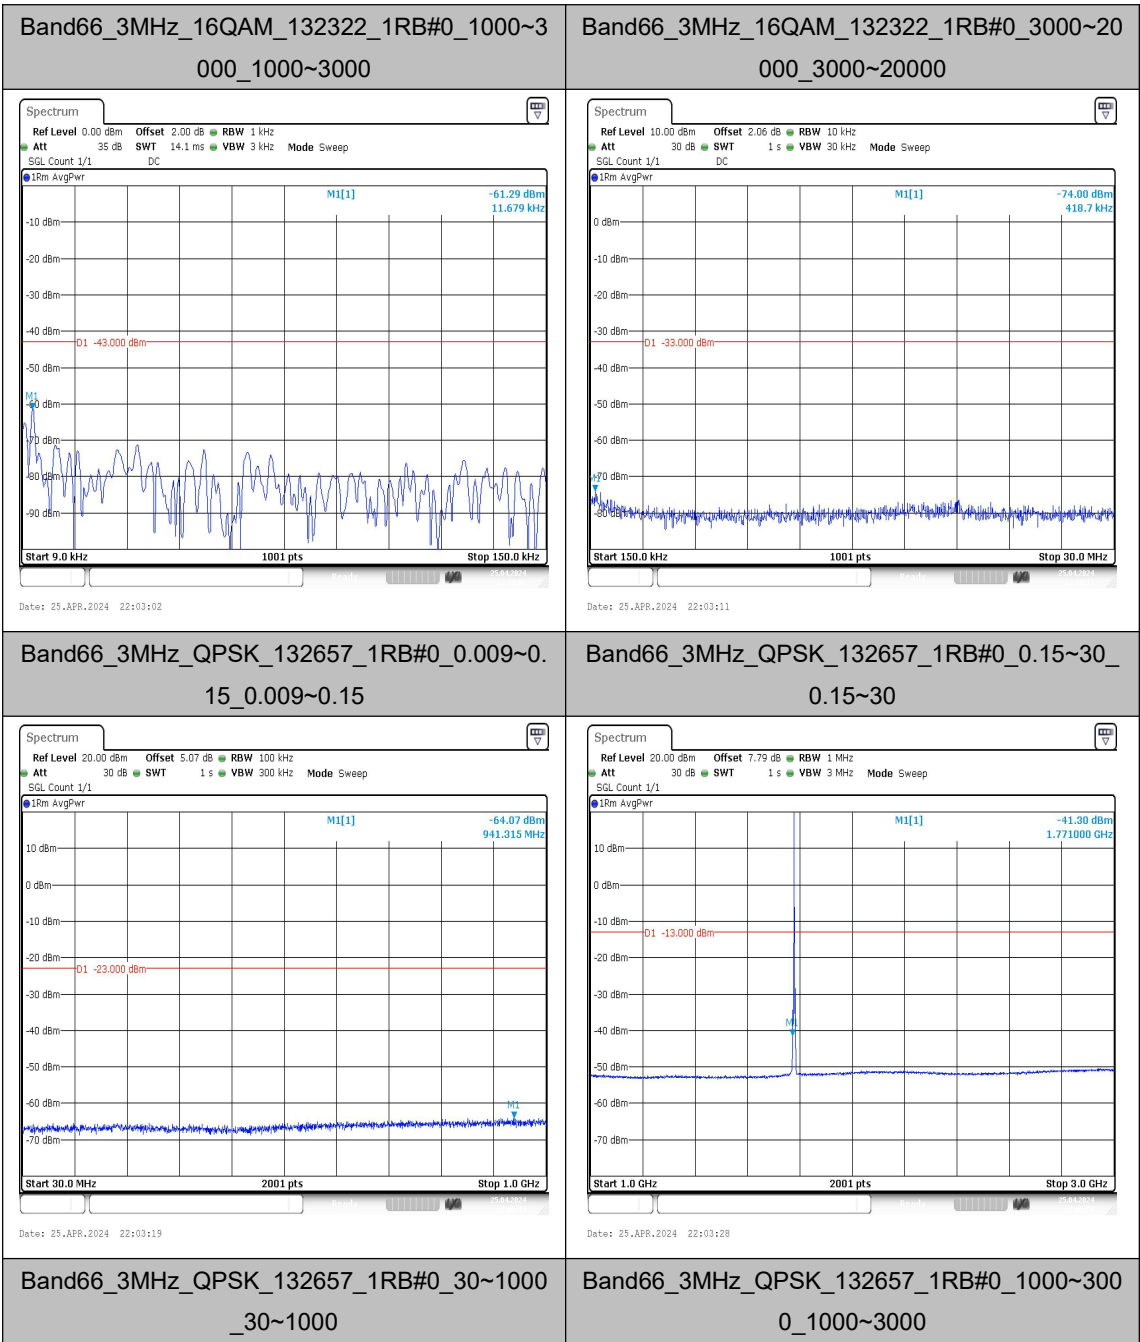

Band66_3MHz_QPSK_132322_1RB#0_3000~2000_000_3000~20000

Band66_3MHz_16QAM_132322_1RB#0_0.009~0.000_3000~20000

Band66_3MHz_16QAM_132322_1RB#0_0.15~30_0_0.15~30

Band66_3MHz_16QAM_132322_1RB#0_30~1000_30~1000

Band66_5MHz_QPSK_131997_1RB#0_3000~2000_000_3000~20000

Band66_5MHz_16QAM_131997_1RB#0_0.009~0.000_3000~20000_15_0.009~0.15

Band66_5MHz_16QAM_131997_1RB#0_0.15~30_0_0.15~30

Band66_5MHz_16QAM_131997_1RB#0_30~1000_30~1000