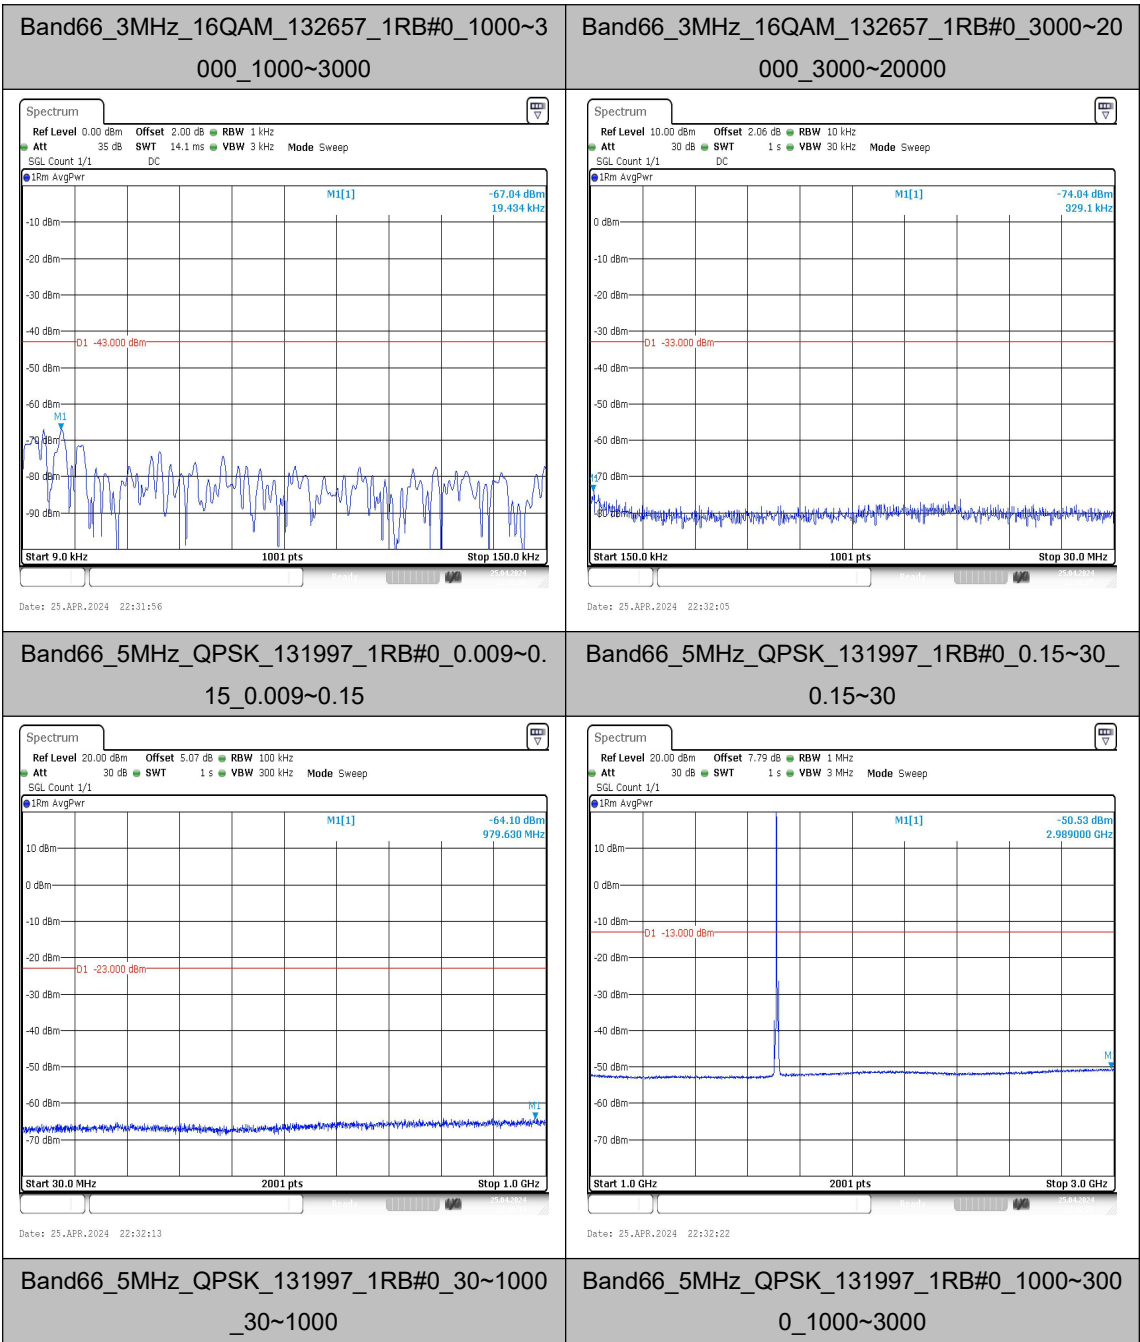

Band66_3MHz_QPSK_132322_1RB#0_3000~2000_000_3000~20000

Band66_3MHz_16QAM_132322_1RB#0_0.009~0.000_3000~20000

Band66_3MHz_16QAM_132322_1RB#0_0.15~30_0_0.15~30

Band66_3MHz_16QAM_132322_1RB#0_30~1000_30~1000

Band66_5MHz_QPSK_131997_1RB#0_3000~2000_000_3000~20000

Band66_5MHz_16QAM_131997_1RB#0_0.009~0.000_3000~20000_15_0.009~0.15

Band66_5MHz_16QAM_131997_1RB#0_0.15~30_0_0.15~30

Band66_5MHz_16QAM_131997_1RB#0_30~1000_30~1000