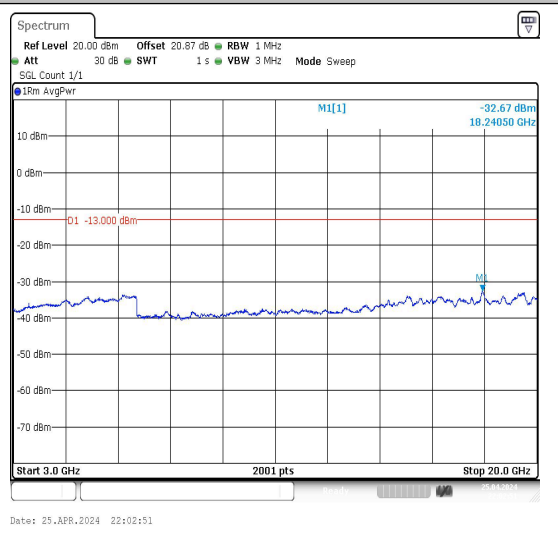

Band66_3MHz_QPSK_132322_1RB#0_3000~2000_000_3000~20000

Band66_3MHz_16QAM_132322_1RB#0_0.009~0.000_3000~20000

Band66_3MHz_16QAM_132322_1RB#0_0.15~30_0_0.15~30

Band66_3MHz_16QAM_132322_1RB#0_30~1000_30~1000