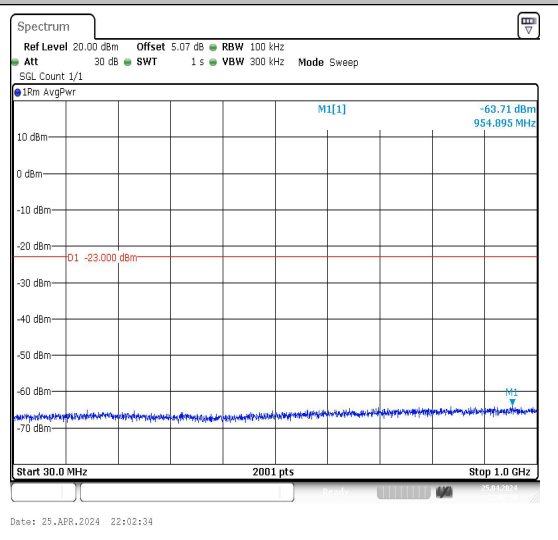

Band66_3MHz_QPSK_132322_1RB#0_3000~2000_000_3000~20000

Band66_3MHz_16QAM_132322_1RB#0_0.009~0.000_3000~20000

Band66_3MHz_16QAM_132322_1RB#0_0.15~30_0_0.15~30

Band66_3MHz_16QAM_132322_1RB#0_30~1000_30~1000