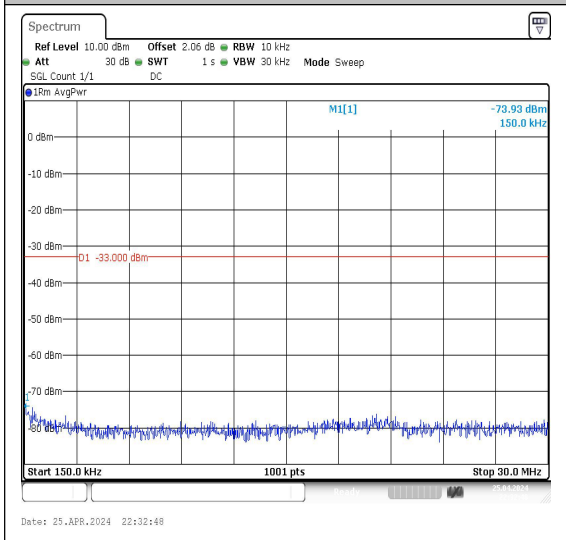

Band66_5MHz_QPSK_131997_1RB#0_3000~2000_000_3000~20000

Band66_5MHz_16QAM_131997_1RB#0_0.15~30_0_0.15~30