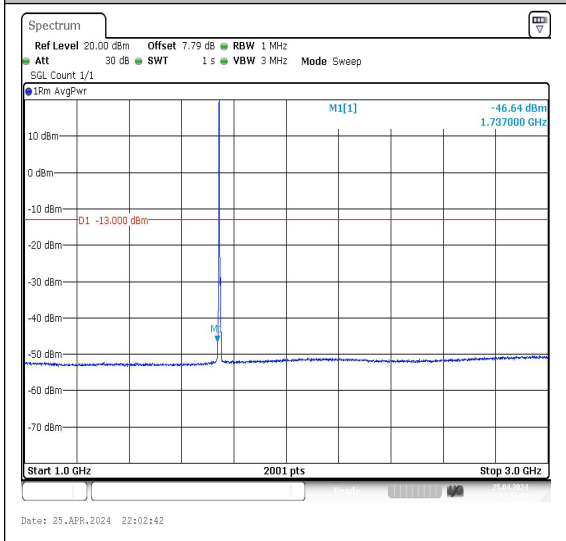

Band66_3MHz_QPSK_132322_1RB#0_3000~2000_000_3000~20000

Band66_3MHz_16QAM_132322_1RB#0_0.009~0.000_3000~20000

Band66_3MHz_16QAM_132322_1RB#0_0.15~30_0_0.15~30

Band66_3MHz_16QAM_132322_1RB#0_30~1000_30~1000