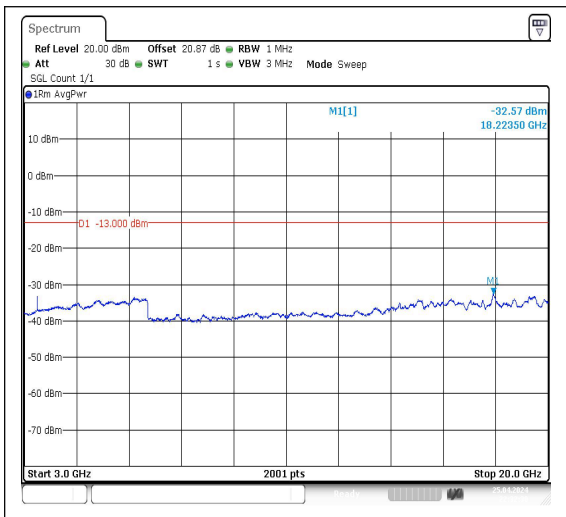

Band66_3MHz_QPSK_132322_1RB#0_3000~2000_000_3000~20000

Band66_3MHz_16QAM_132322_1RB#0_0.009~0.000_3000~20000

Band66_3MHz_16QAM_132322_1RB#0_0.15~30_0_0.15~30

Band66_3MHz_16QAM_132322_1RB#0_30~1000_30~1000

Band66_5MHz_QPSK_131997_1RB#0_3000~2000_000_3000~20000

Band66_5MHz_16QAM_131997_1RB#0_0.009~0.000_3000~20000_15_0.009~0.15

Band66_5MHz_16QAM_131997_1RB#0_0.15~30_0_0.15~30

Band66_5MHz_16QAM_131997_1RB#0_30~1000_30~1000