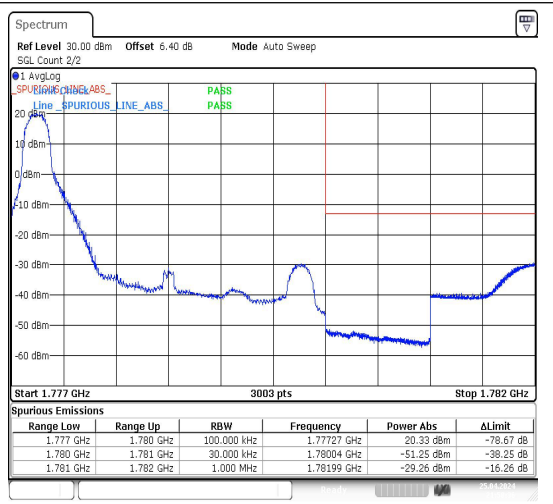

Date: 25.APR.2024 21:58:18

Band66\_3MHz\_QPSK\_132657\_1RB#0

Date: 25.APR.2024 21:58:36

Band66\_3MHz\_16QAM\_132657\_1RB#0

Date: 25.APR.2024 21:58:54

Band66\_3MHz\_QPSK\_132657\_1RB#14

Date: 25.APR.2024 21:59:11

Band66\_3MHz\_16QAM\_132657\_1RB#14

Date: 25.APR.2024 21:59:29

Band66\_3MHz\_QPSK\_132657\_15RB#0

Date: 25.APR.2024 21:59:46

Band66\_3MHz\_16QAM\_132657\_15RB#0