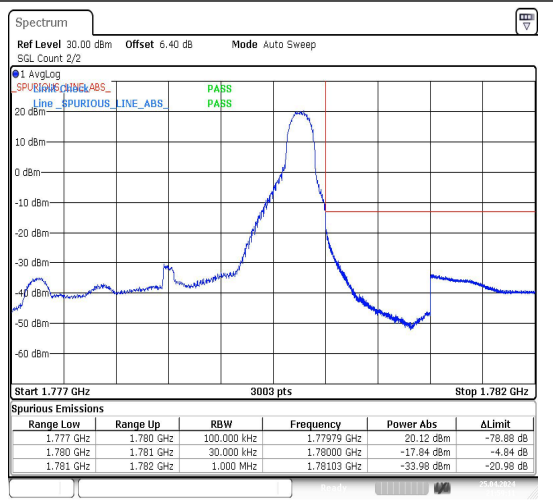

Date: 25.APR.2024 21:58:18

Band66\_3MHz\_QPSK\_132657\_1RB#0

Date: 25.APR.2024 21:58:36

Band66\_3MHz\_16QAM\_132657\_1RB#0

Date: 25.APR.2024 21:58:54

Band66\_3MHz\_QPSK\_132657\_1RB#14

Date: 25.APR.2024 21:59:11