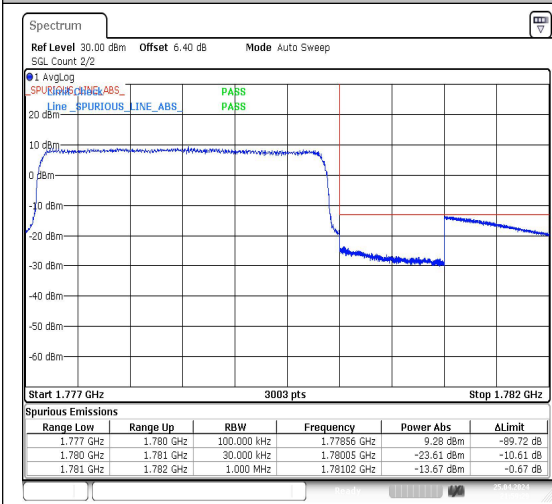

Band66\_3MHz\_16QAM\_132657\_1RB#14

Date: 25.APR.2024 21:59:29

Band66\_3MHz\_QPSK\_132657\_15RB#0

Date: 25.APR.2024 21:59:46

Band66\_3MHz\_16QAM\_132657\_15RB#0