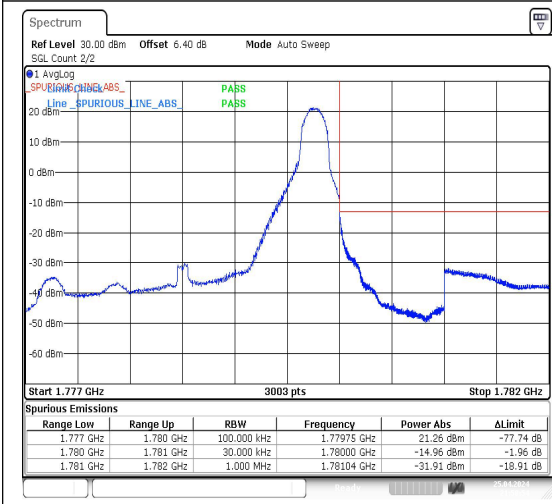

Date: 25.APR.2024 21:58:18

Band66\_3MHz\_QPSK\_132657\_1RB#0

Date: 25.APR.2024 21:58:36

Band66\_3MHz\_16QAM\_132657\_1RB#0

Date: 25.APR.2024 21:58:54

Band66\_3MHz\_QPSK\_132657\_1RB#14

Date: 25.APR.2024 21:59:11