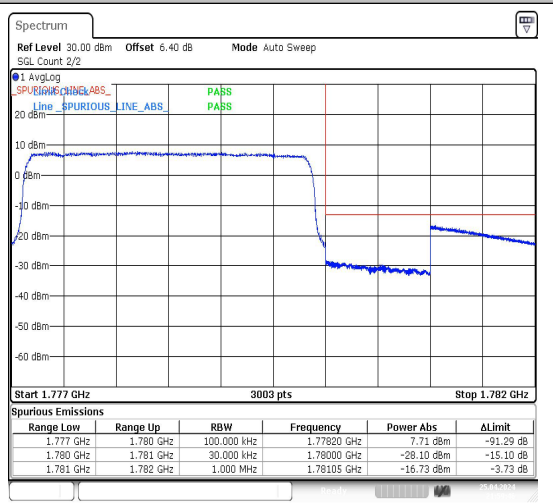

Date: 25.APR.2024 21:58:18

Band66\_3MHz\_QPSK\_132657\_1RB#0

Date: 25.APR.2024 21:58:36

Band66\_3MHz\_16QAM\_132657\_1RB#0

Date: 25.APR.2024 21:58:54

Band66\_3MHz\_QPSK\_132657\_1RB#14

Date: 25.APR.2024 21:59:11

Band66\_3MHz\_16QAM\_132657\_1RB#14

Date: 25.APR.2024 21:59:29

Band66\_3MHz\_QPSK\_132657\_15RB#0

Date: 25.APR.2024 21:59:46

Band66\_3MHz\_16QAM\_132657\_15RB#0