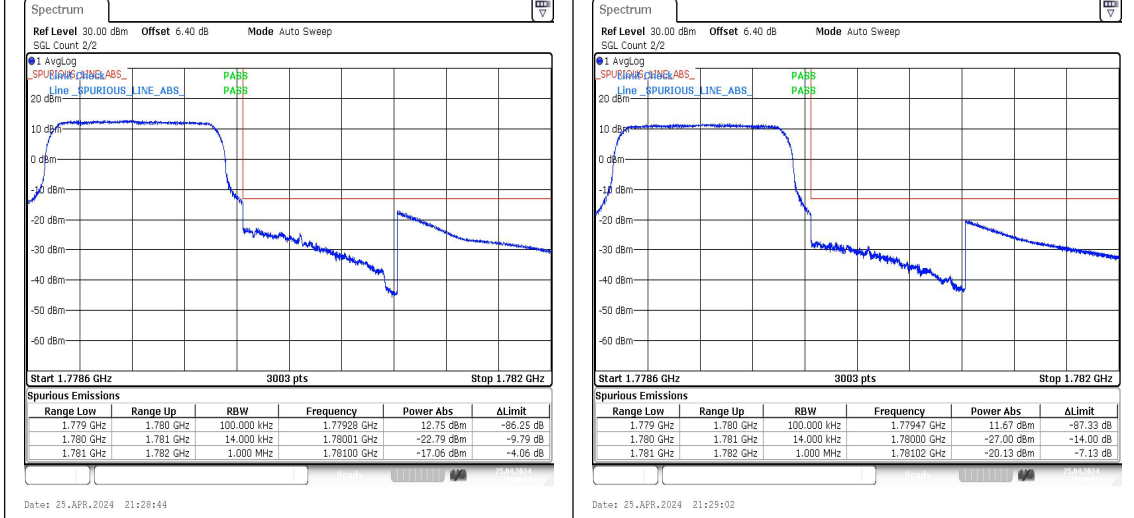

Band66_1.4MHz_QPSK_132665_6RB#0   Band66_1.4MHz_16QAM_132665_6RB#0