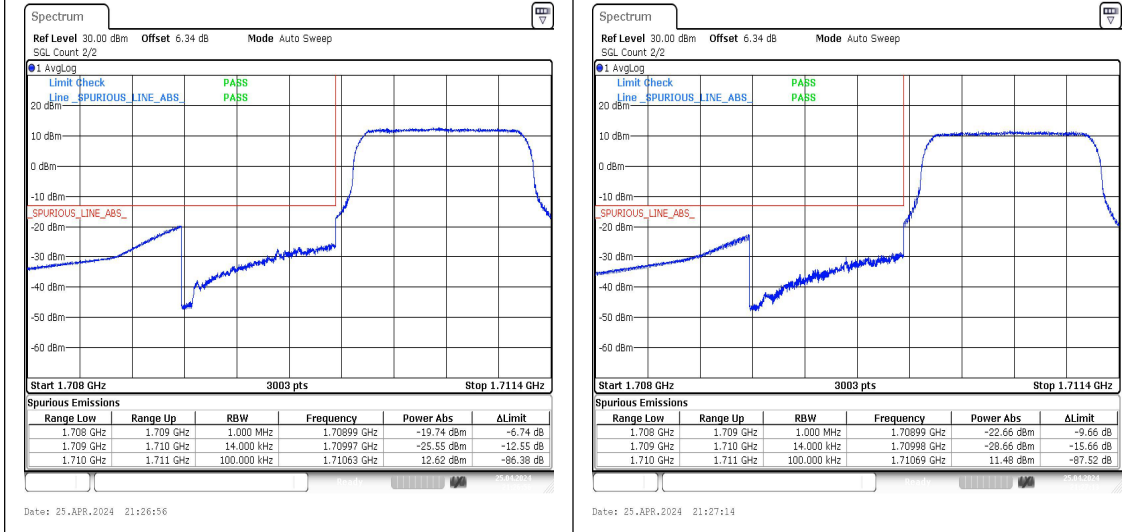

Band66	10MHz	QPSK	132022	1RB#49	-41.02	PASS
Band66	10MHz	16QAM	132022	1RB#49	-41.08	PASS
Band66	10MHz	QPSK	132022	50RB#0	-22.17	PASS
Band66	10MHz	16QAM	132022	50RB#0	-24.57	PASS
Band66	5MHz	QPSK	132647	25RB#0	-15.51	PASS
Band66	5MHz	16QAM	132647	25RB#0	-19.24	PASS
Band66	10MHz	QPSK	132622	1RB#0	-41.40	PASS
Band66	10MHz	16QAM	132622	1RB#0	-41.41	PASS
Band66	10MHz	QPSK	132622	1RB#49	-15.83	PASS
Band66	10MHz	16QAM	132622	1RB#49	-16.26	PASS
Band66	10MHz	QPSK	132622	50RB#0	-20.58	PASS
Band66	10MHz	16QAM	132622	50RB#0	-23.67	PASS
Band66	15MHz	QPSK	132047	1RB#0	-17.87	PASS
Band66	15MHz	16QAM	132047	1RB#0	-18.43	PASS
Band66	15MHz	QPSK	132047	1RB#74	-41.34	PASS
Band66	15MHz	16QAM	132047	1RB#74	-41.35	PASS
Band66	15MHz	QPSK	132047	75RB#0	-22.92	PASS
Band66	15MHz	16QAM	132047	75RB#0	-26.49	PASS
Band66	15MHz	QPSK	132597	1RB#0	-41.13	PASS
Band66	15MHz	16QAM	132597	1RB#0	-41.05	PASS
Band66	15MHz	QPSK	132597	1RB#74	-17.25	PASS
Band66	15MHz	16QAM	132597	1RB#74	-18.71	PASS
Band66	15MHz	QPSK	132597	75RB#0	-23.44	PASS
Band66	15MHz	16QAM	132597	75RB#0	-25.90	PASS
Band66	20MHz	QPSK	132072	1RB#0	-20.56	PASS
Band66	20MHz	16QAM	132072	1RB#0	-21.35	PASS
Band66	20MHz	QPSK	132072	1RB#99	-42.03	PASS
Band66	20MHz	16QAM	132072	1RB#99	-42.14	PASS
Band66	20MHz	QPSK	132072	100RB#0	-26.93	PASS
Band66	20MHz	16QAM	132072	100RB#0	-29.47	PASS
Band66	20MHz	QPSK	132572	1RB#0	-42.04	PASS
Band66	20MHz	16QAM	132572	1RB#0	-42.06	PASS
Band66	20MHz	QPSK	132572	1RB#99	-19.77	PASS
Band66	20MHz	16QAM	132572	1RB#99	-21.15	PASS
Band66	20MHz	QPSK	132572	100RB#0	-28.33	PASS
Band66	20MHz	16QAM	132572	100RB#0	-28.94	PASS

### Test Graphs

**Band66\_1.4MHz\_QPSK\_131979\_1RB#0**      **Band66\_1.4MHz\_16QAM\_131979\_1RB#0**

**Band66\_1.4MHz\_QPSK\_131979\_1RB#5**      **Band66\_1.4MHz\_16QAM\_131979\_1RB#5**

**Band66\_1.4MHz\_QPSK\_131979\_6RB#0**      **Band66\_1.4MHz\_16QAM\_131979\_6RB#0**