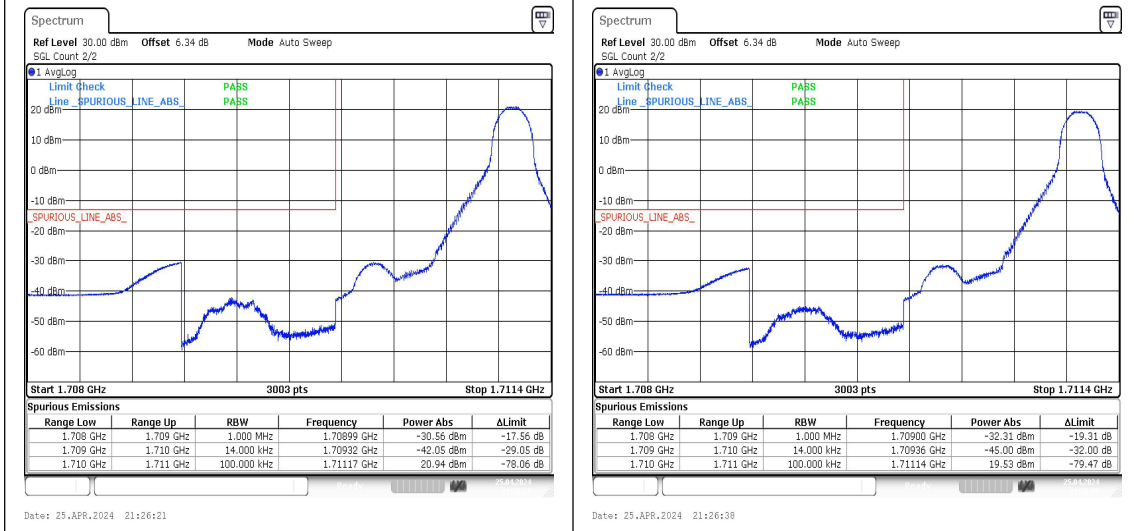

Band66_1.4MHz_QPSK_131979_1RB#5   **Band66_1.4MHz_16QAM_131979_1RB#5**