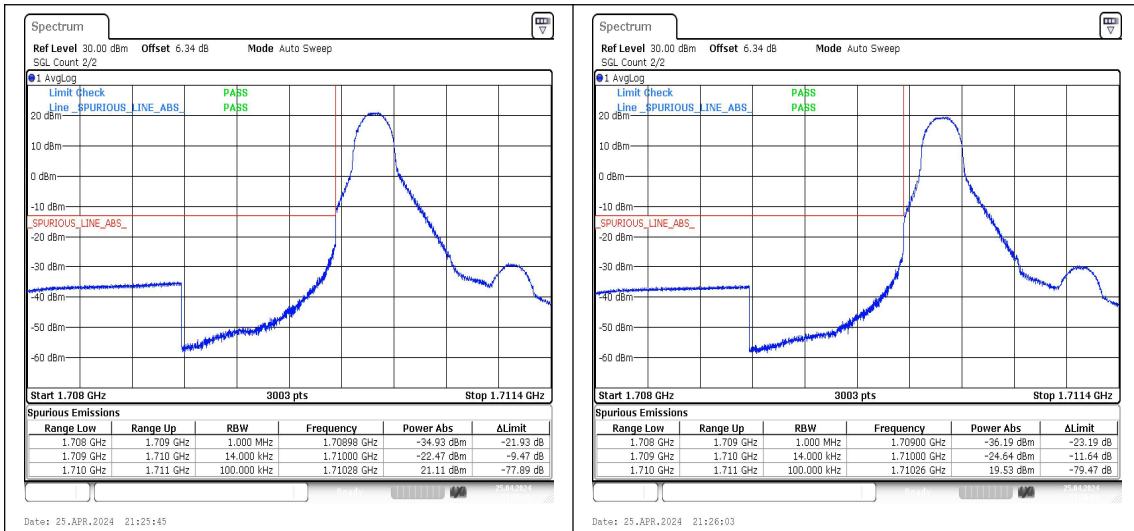

Test Graphs

Band66_1.4MHz_QPSK_131979_1RB#0   **Band66_1.4MHz_16QAM_131979_1RB#0**