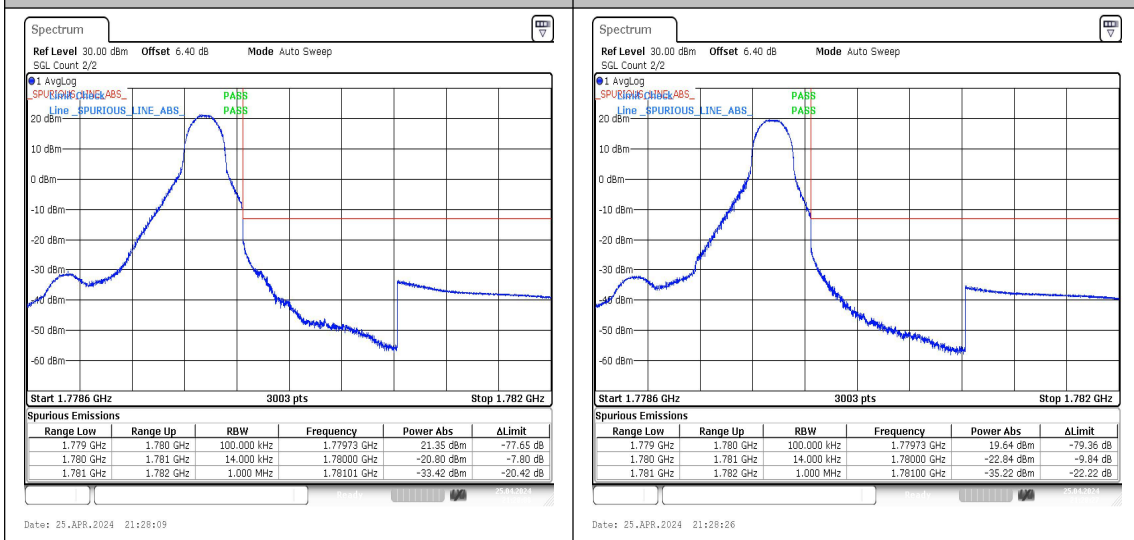

Band66_1.4MHz_QPSK_132665_1RB#5   Band66_1.4MHz_16QAM_132665_1RB#5