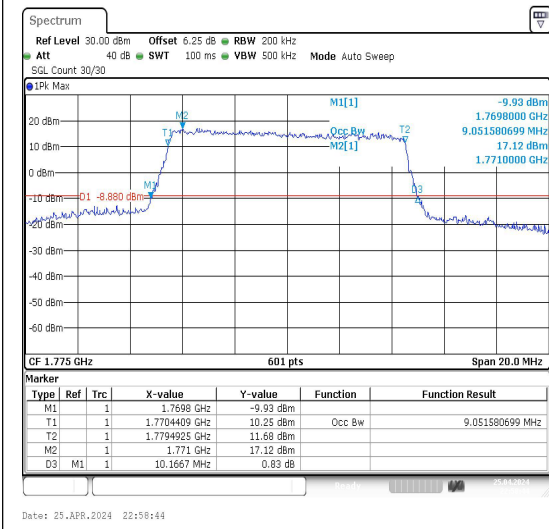

Band66-10MHz-QPSK-132322-50RB#0-PASS

Band66-10MHz-QPSK-132622-50RB#0-PASS