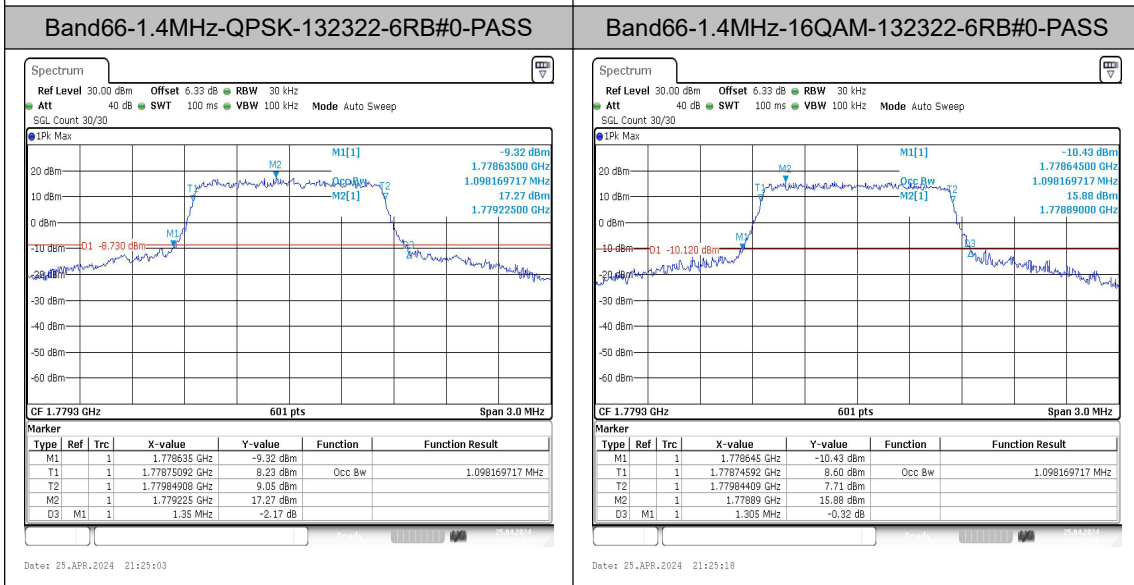

Test Graphs

Band66-5MHz-QPSK-131997-25RB#0-PASS

Band66-5MHz-16QAM-131997-25RB#0-PASS

Band66-5MHz-QPSK-132322-25RB#0-PASS

Band66-5MHz-16QAM-132322-25RB#0-PASS

Band66-5MHz-QPSK-132647-25RB#0-PASS

Band66-5MHz-16QAM-132647-25RB#0-PASS