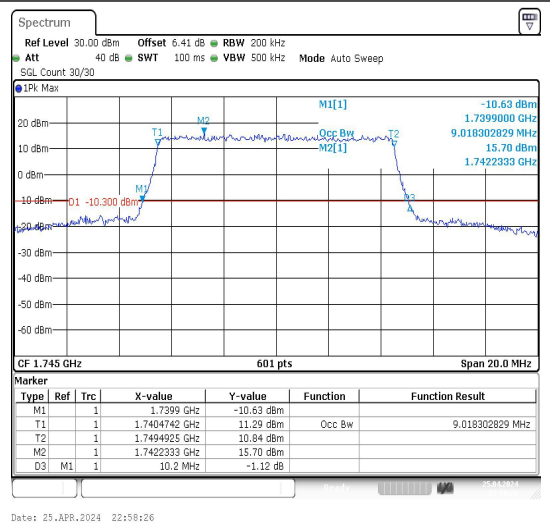

Band66-10MHz-16QAM-132022-50RB#0-PASS

Band66-10MHz-16QAM-132322-50RB#0-PASS