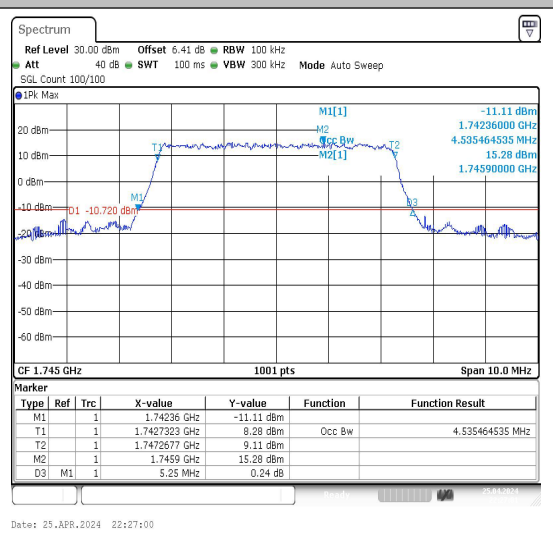

Test Graphs

Band66-5MHz-QPSK-131997-25RB#0-PASS

Band66-5MHz-16QAM-131997-25RB#0-PASS

Band66-5MHz-QPSK-132322-25RB#0-PASS

Band66-5MHz-16QAM-132322-25RB#0-PASS

Band66-5MHz-QPSK-132647-25RB#0-PASS

Band66-5MHz-16QAM-132647-25RB#0-PASS