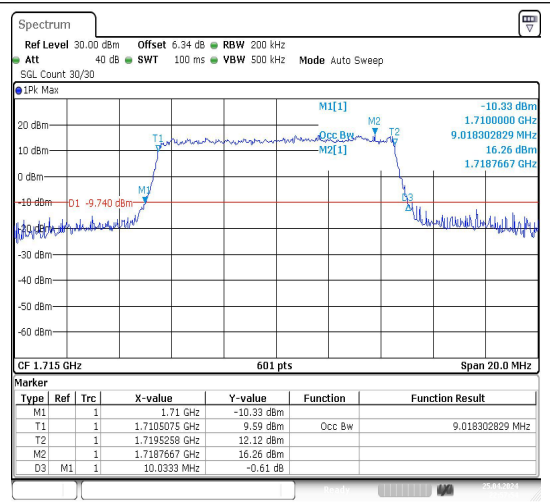

Test Graphs

Band66-5MHz-QPSK-131997-25RB#0-PASS

Band66-5MHz-16QAM-131997-25RB#0-PASS

Band66-5MHz-QPSK-132322-25RB#0-PASS

Band66-5MHz-16QAM-132322-25RB#0-PASS

Band66-5MHz-QPSK-132647-25RB#0-PASS

Band66-5MHz-16QAM-132647-25RB#0-PASS