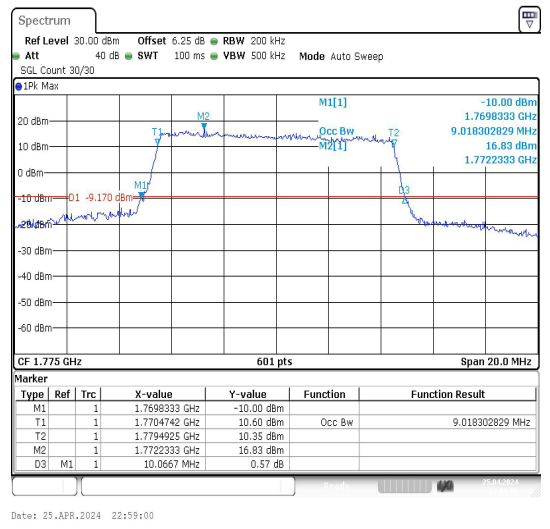

Band66-10MHz-16QAM-132322-50RB#0-PASS

Band66-10MHz-16QAM-132622-50RB#0-PASS