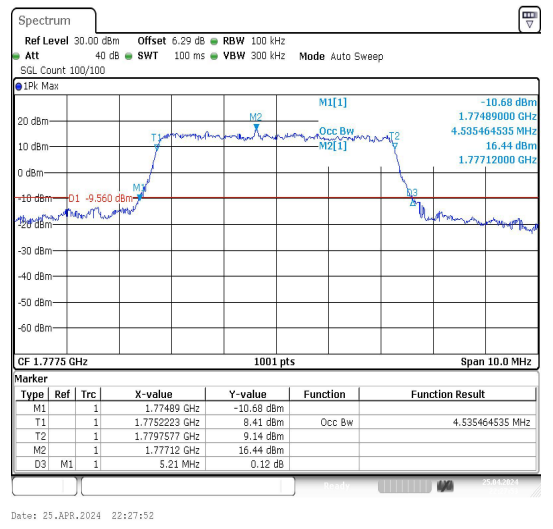

Test Graphs

Band66-5MHz-QPSK-131997-25RB#0-PASS

Band66-5MHz-16QAM-131997-25RB#0-PASS

Band66-5MHz-QPSK-132322-25RB#0-PASS

Band66-5MHz-16QAM-132322-25RB#0-PASS

Band66-5MHz-QPSK-132647-25RB#0-PASS

Band66-5MHz-16QAM-132647-25RB#0-PASS