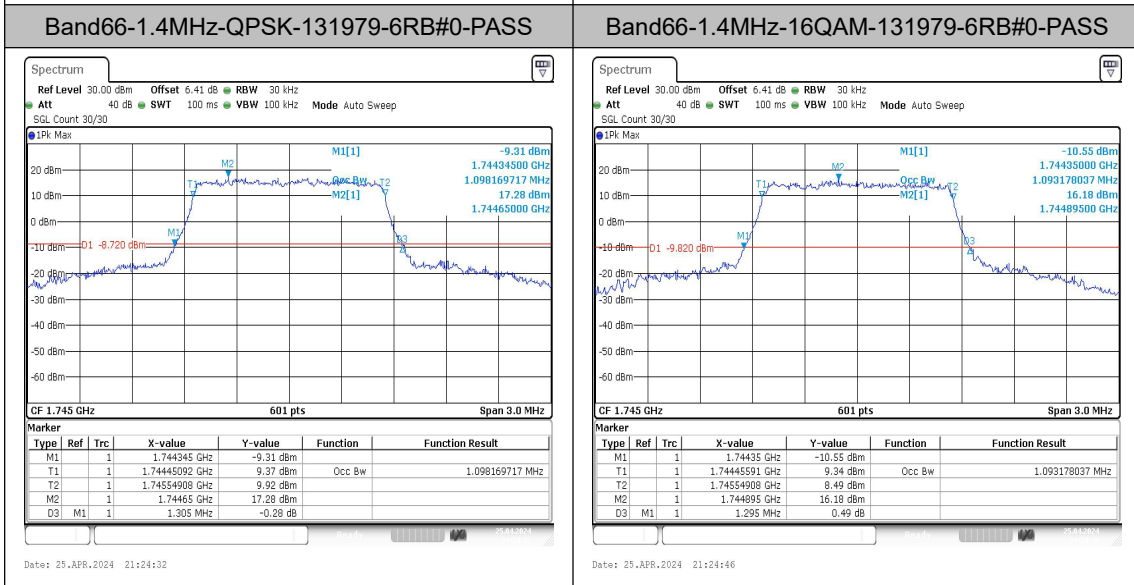

Test Graphs

Band66-5MHz-QPSK-131997-25RB#0-PASS

Band66-5MHz-16QAM-131997-25RB#0-PASS

Band66-5MHz-QPSK-132322-25RB#0-PASS

Band66-5MHz-16QAM-132322-25RB#0-PASS

Band66-5MHz-QPSK-132647-25RB#0-PASS

Band66-5MHz-16QAM-132647-25RB#0-PASS