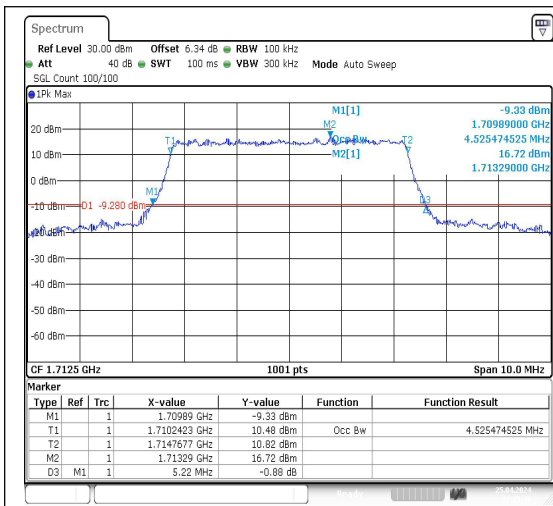

Test Graphs

Band66-5MHz-QPSK-131997-25RB#0-PASS

Band66-5MHz-16QAM-131997-25RB#0-PASS

Band66-5MHz-QPSK-132322-25RB#0-PASS

Band66-5MHz-16QAM-132322-25RB#0-PASS

Band66-5MHz-QPSK-132647-25RB#0-PASS

Band66-5MHz-16QAM-132647-25RB#0-PASS