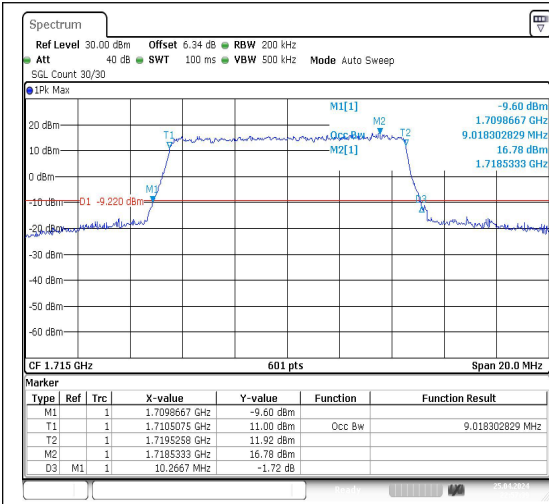

Test Graphs

Band66-5MHz-QPSK-131997-25RB#0-PASS

Band66-5MHz-16QAM-131997-25RB#0-PASS

Band66-5MHz-QPSK-132322-25RB#0-PASS

Band66-5MHz-16QAM-132322-25RB#0-PASS

Band66-5MHz-QPSK-132647-25RB#0-PASS

Band66-5MHz-16QAM-132647-25RB#0-PASS