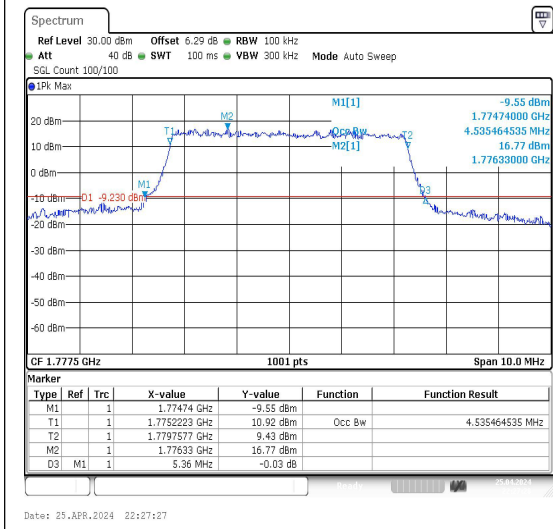

Test Graphs

Band66-5MHz-QPSK-131997-25RB#0-PASS

Band66-5MHz-16QAM-131997-25RB#0-PASS

Band66-5MHz-QPSK-132322-25RB#0-PASS

Band66-5MHz-16QAM-132322-25RB#0-PASS

Band66-5MHz-QPSK-132647-25RB#0-PASS

Band66-5MHz-16QAM-132647-25RB#0-PASS