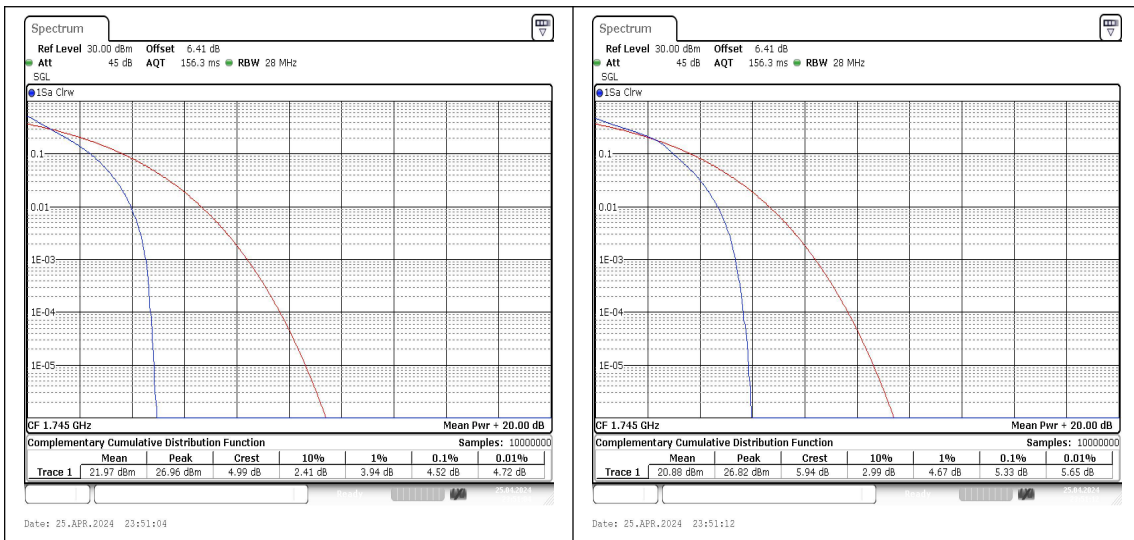

Band66-15MHz-QPSK-132047-1RB#0-PASS

Band66-15MHz-16QAM-132047-1RB#0-PASS

Band66-15MHz-QPSK-132047-75RB#0-PASS

Band66-15MHz-16QAM-132047-75RB#0-PASS

Band66-15MHz-QPSK-132322-1RB#0-PASS

Band66-15MHz-16QAM-132322-1RB#0-PASS