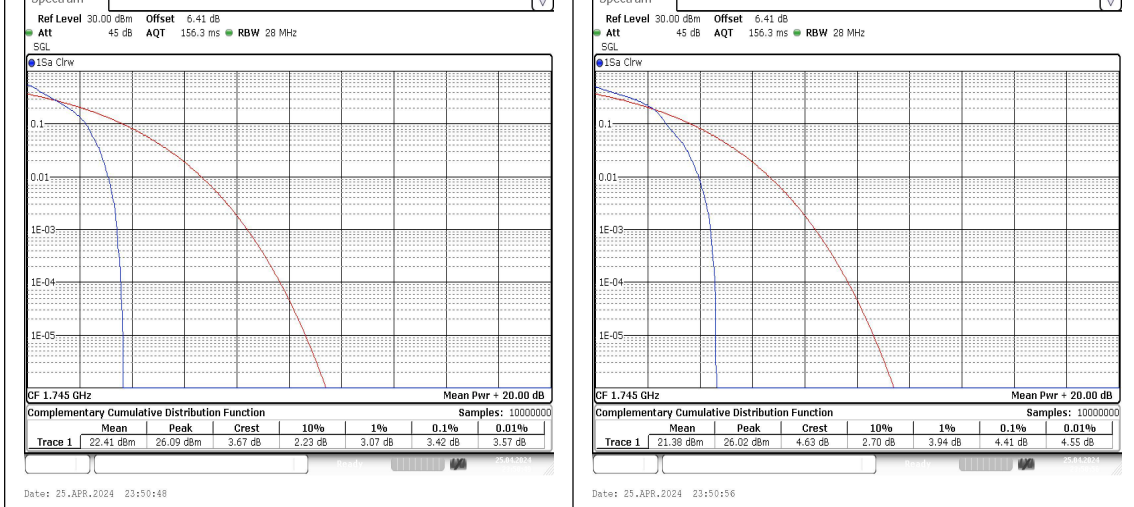

Band66-15MHz-QPSK-132047-1RB#0-PASS

Band66-15MHz-16QAM-132047-1RB#0-PASS

Band66-15MHz-QPSK-132047-75RB#0-PASS

Band66-15MHz-16QAM-132047-75RB#0-PASS

Band66-15MHz-QPSK-132322-1RB#0-PASS

Band66-15MHz-16QAM-132322-1RB#0-PASS