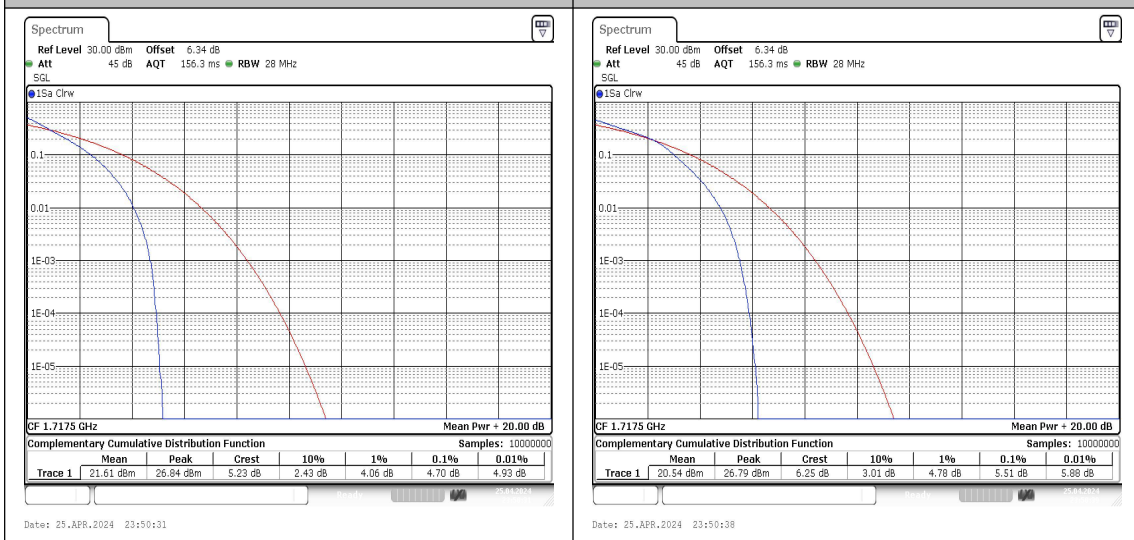

Band66-15MHz-QPSK-132047-1RB#0-PASS

Band66-15MHz-16QAM-132047-1RB#0-PASS

Band66-15MHz-QPSK-132047-75RB#0-PASS

Band66-15MHz-16QAM-132047-75RB#0-PASS

Band66-15MHz-QPSK-132322-1RB#0-PASS

Band66-15MHz-16QAM-132322-1RB#0-PASS