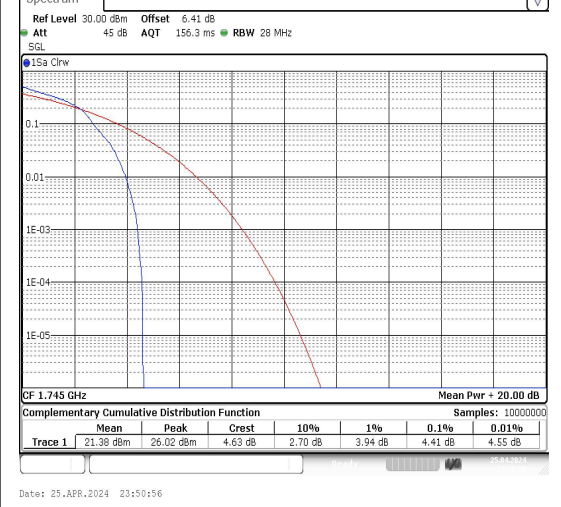

Band66-15MHz-QPSK-132047-1RB#0-PASS

Band66-15MHz-16QAM-132047-1RB#0-PASS

Band66-15MHz-QPSK-132047-75RB#0-PASS

Band66-15MHz-16QAM-132047-75RB#0-PASS

Band66-15MHz-QPSK-132322-1RB#0-PASS

Band66-15MHz-16QAM-132322-1RB#0-PASS