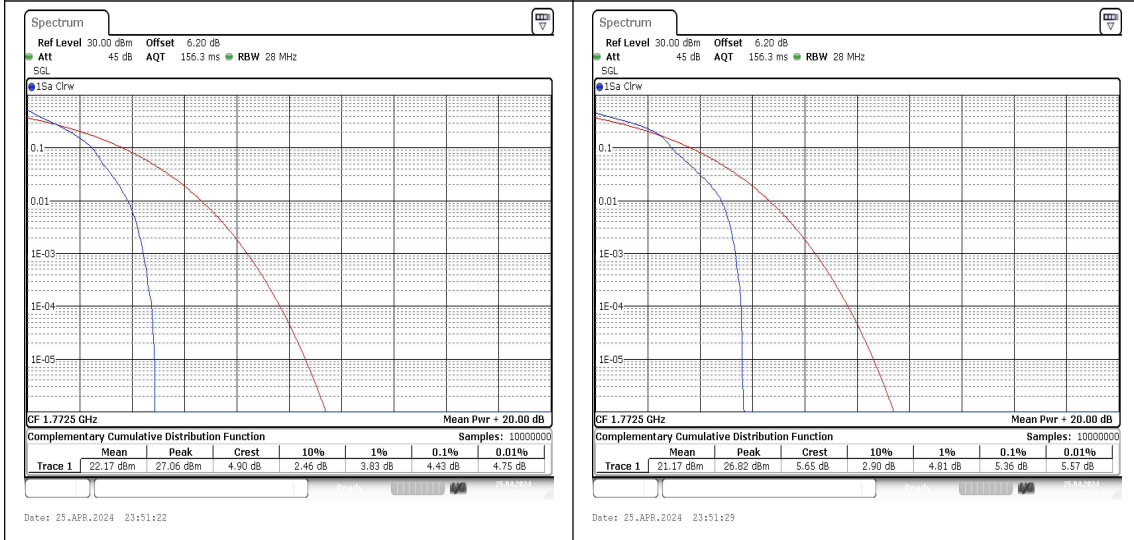

Band66-15MHz-QPSK-132322-75RB#0-PASS   **Band66-15MHz-16QAM-132322-75RB#0-PASS**

Band66-15MHz-QPSK-132597-1RB#0-PASS   **Band66-15MHz-16QAM-132597-1RB#0-PASS**