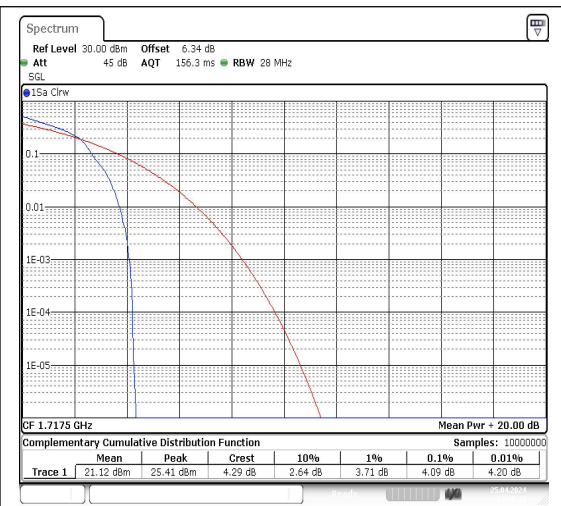

Band66-15MHz-QPSK-132047-1RB#0-PASS

Band66-15MHz-16QAM-132047-1RB#0-PASS

Band66-15MHz-QPSK-132047-75RB#0-PASS

Band66-15MHz-16QAM-132047-75RB#0-PASS

Band66-15MHz-QPSK-132322-1RB#0-PASS

Band66-15MHz-16QAM-132322-1RB#0-PASS