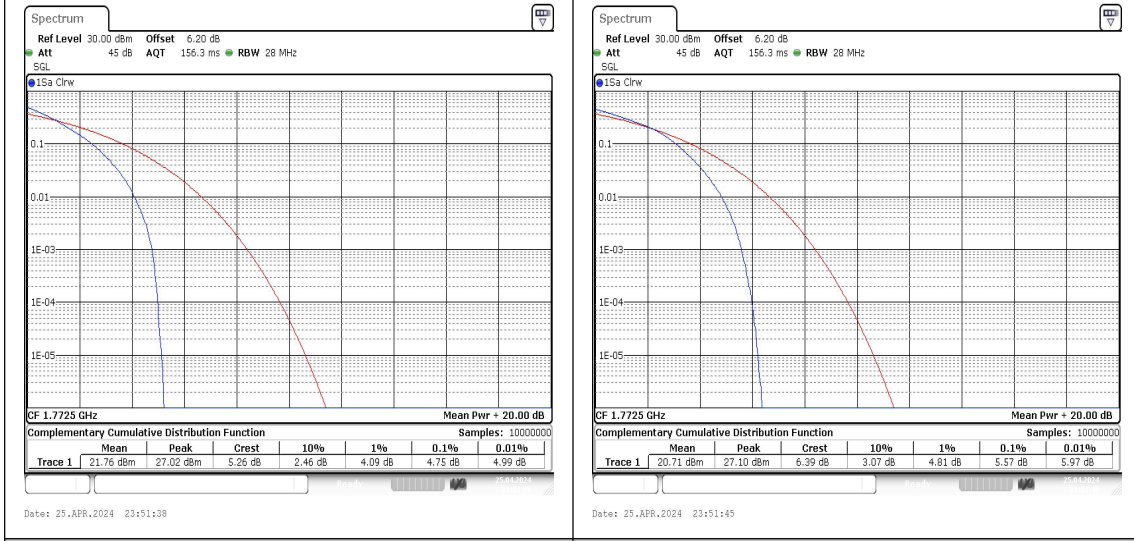

Band66-15MHz-QPSK-132597-1RB#0-PASS   **Band66-15MHz-16QAM-132597-1RB#0-PASS**

Band66-15MHz-QPSK-132597-75RB#0-PASS   **Band66-15MHz-16QAM-132597-75RB#0-PASS**