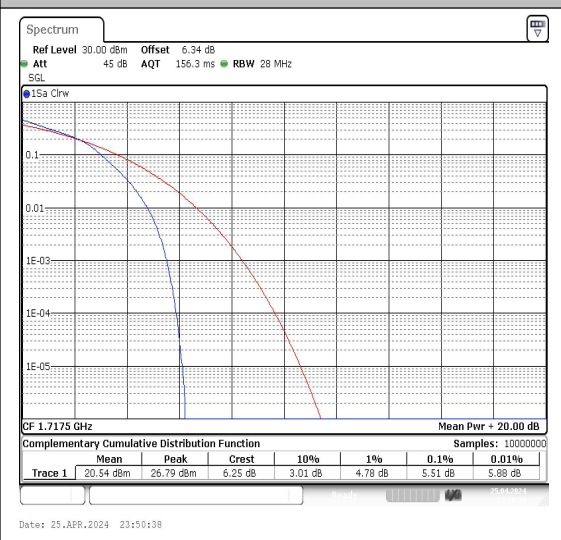

Band66-15MHz-QPSK-132047-1RB#0-PASS

Band66-15MHz-16QAM-132047-1RB#0-PASS

Band66-15MHz-QPSK-132047-75RB#0-PASS

Band66-15MHz-16QAM-132047-75RB#0-PASS

Band66-15MHz-QPSK-132322-1RB#0-PASS

Band66-15MHz-16QAM-132322-1RB#0-PASS