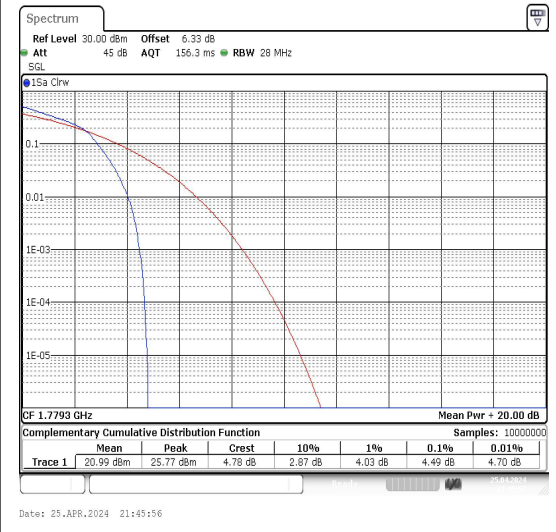

Band66-1.4MHz-16QAM-132665-1RB#0-PASS

Band66-1.4MHz-16QAM-132665-6RB#0-PASS