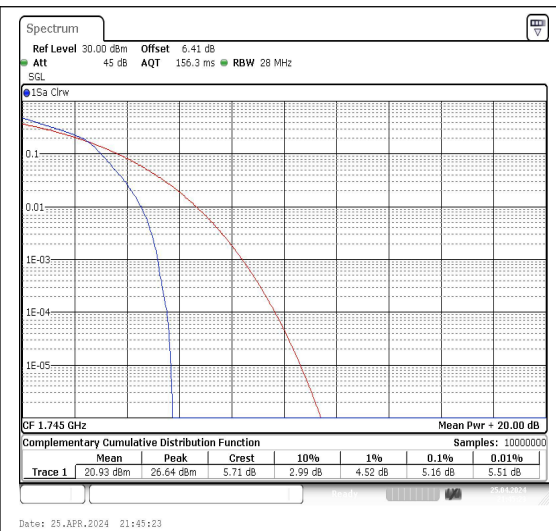

Band66-1.4MHz-16QAM-132322-1RB#0-PASS

Band66-1.4MHz-16QAM-132322-6RB#0-PASS