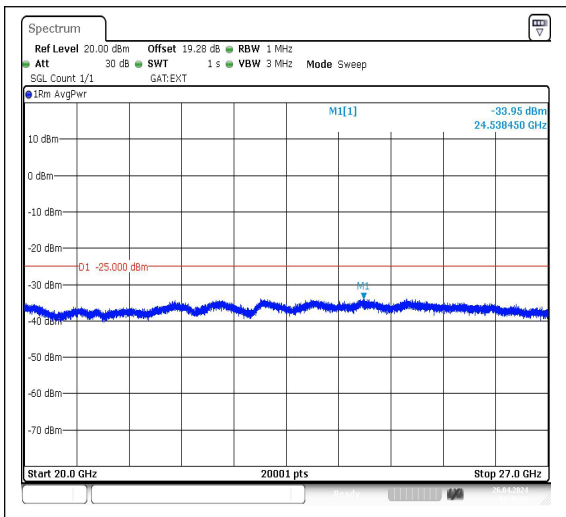

Band41_20MHz_QPSK_40690_1RB#0_20000~27000_20000~27000

Band41_20MHz_16QAM_40690_1RB#0_0.009~0.15_0.009~0.15

Band41_20MHz_QPSK_40690_1RB#0_0.15~30_0.15~30

Band41_20MHz_16QAM_40690_1RB#0_30~1000_30~1000

Band41_20MHz_QPSK_41140_1RB#0_20000~27000_20000~27000