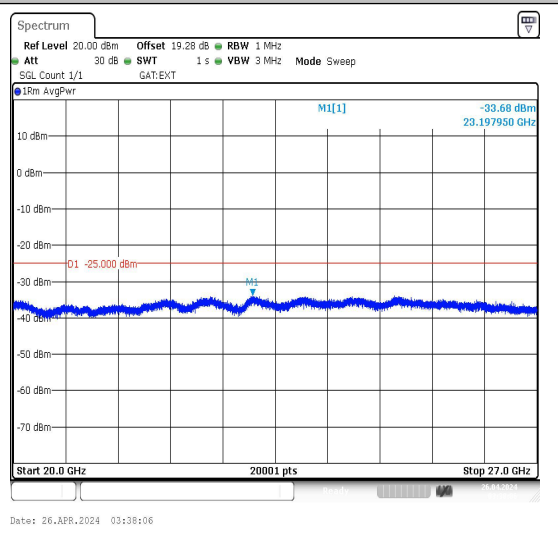

Band41_20MHz_QPSK_40690_1RB#0_20000~27000_20000~27000

Band41_20MHz_16QAM_40690_1RB#0_0.009~0.15_0.009~0.15

Band41_20MHz_QPSK_40690_1RB#0_0.15~30_0.15~30

Band41_20MHz_16QAM_40690_1RB#0_30~1000_30~1000

Band41_20MHz_QPSK_41140_1RB#0_20000~27000_20000~27000