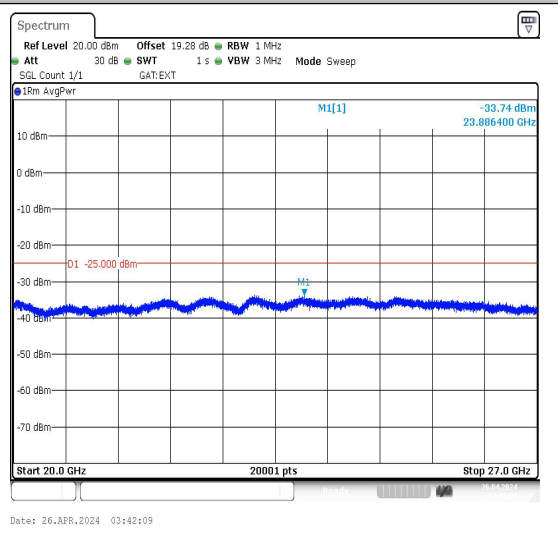

Band41_20MHz_16QAM_41140_1RB#0_30~1000_30~1000