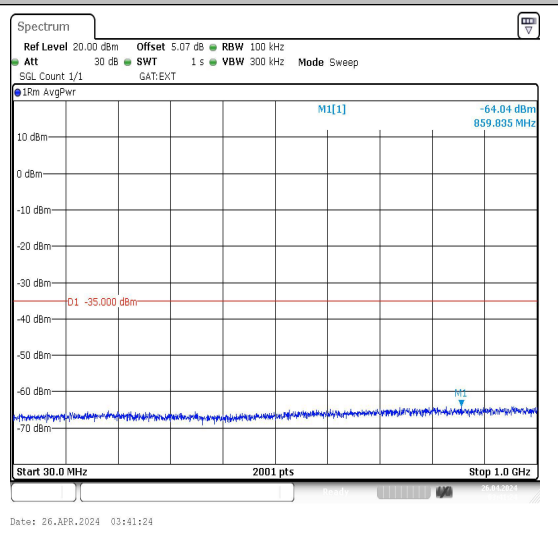

Band41_20MHz_16QAM_41140_1RB#0_30~1000_30~1000

Band41_20MHz_16QAM_41140_1RB#0_0.009~0.15_0.009~0.15