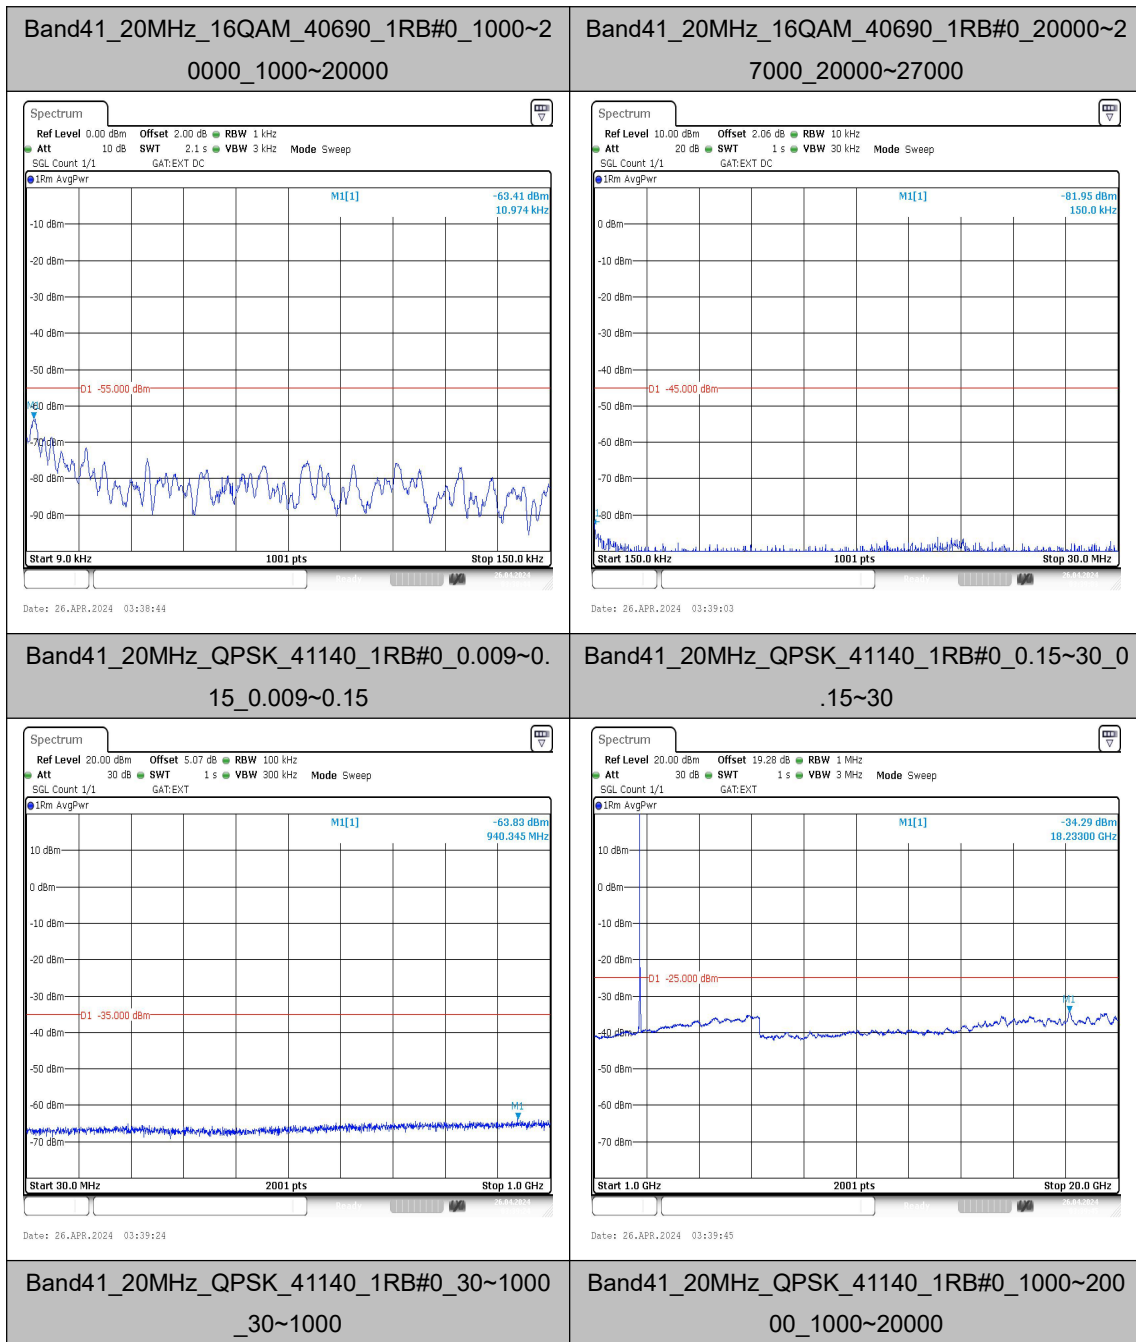

Band41_20MHz_QPSK_40690_1RB#0_20000~27000_20000~27000

Band41_20MHz_16QAM_40690_1RB#0_0.009~0.15_0.009~0.15

Band41_20MHz_QPSK_40690_1RB#0_0.15~30_0.15~30

Band41_20MHz_16QAM_40690_1RB#0_30~1000_30~1000

Band41_20MHz_QPSK_41140_1RB#0_20000~27000_20000~27000