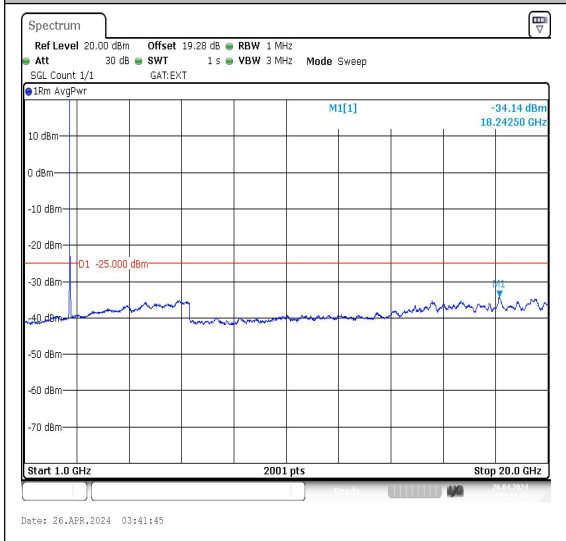

Band41_20MHz_QPSK_40690_1RB#0_20000~27000_20000~27000

Band41_20MHz_16QAM_40690_1RB#0_0.009~0.15_0.009~0.15

Band41_20MHz_QPSK_40690_1RB#0_0.15~30_0.15~30

Band41_20MHz_16QAM_40690_1RB#0_30~1000_30~1000

Band41_20MHz_QPSK_41140_1RB#0_20000~27000_20000~27000

Band41_20MHz_16QAM_41140_1RB#0_0.009~0.15_0.009~0.15

Band41_20MHz_16QAM_41140_1RB#0_0.15~30_0.15~30

Band41_20MHz_16QAM_41140_1RB#0_30~1000_30~1000

Band41_20MHz_16QAM_41140_1RB#0_1000~20000	Band41_20MHz_16QAM_41140_1RB#0_20000~27000
---	--