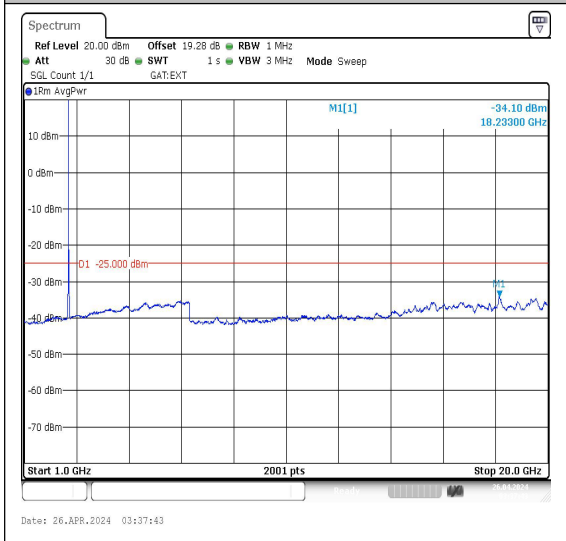

Band41_20MHz_QPSK_40690_1RB#0_20000~27000_20000~27000

Band41_20MHz_16QAM_40690_1RB#0_0.009~0.15_0.009~0.15

Band41_20MHz_QPSK_40690_1RB#0_0.15~30_0.15~30

Band41_20MHz_16QAM_40690_1RB#0_30~1000_30~1000

Band41_20MHz_QPSK_41140_1RB#0_20000~27000_20000~27000