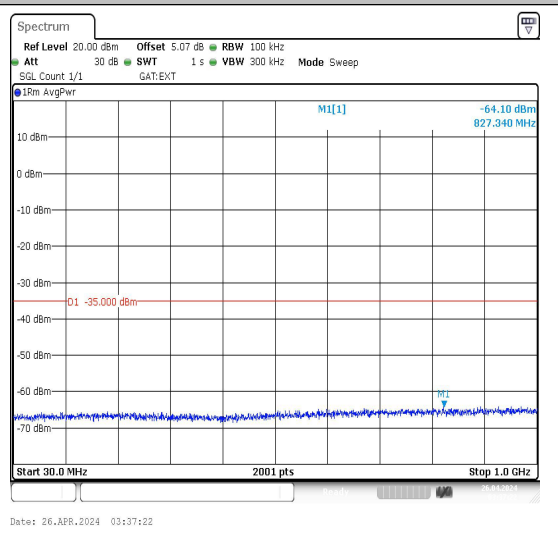

Band41_20MHz_QPSK_40690_1RB#0_20000~27000_20000~27000

Band41_20MHz_16QAM_40690_1RB#0_0.009~0.15_0.009~0.15

Band41_20MHz_QPSK_40690_1RB#0_0.15~30_0.15~30

Band41_20MHz_16QAM_40690_1RB#0_30~1000_30~1000

Band41_20MHz_QPSK_41140_1RB#0_20000~27000_20000~27000