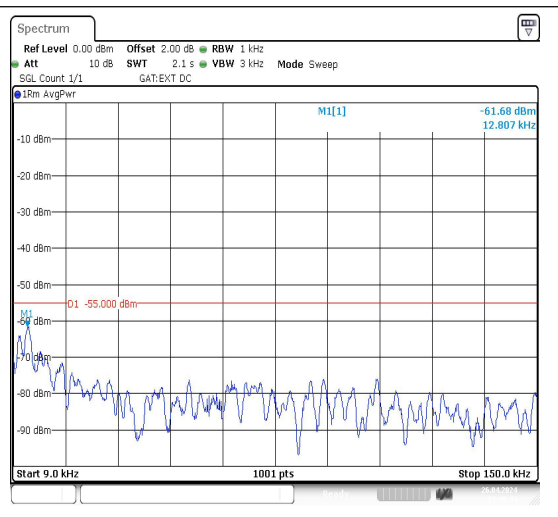

Band41_20MHz_QPSK_40690_1RB#0_20000~27000_20000~27000

Band41_20MHz_16QAM_40690_1RB#0_0.009~0.15_0.009~0.15

Band41_20MHz_QPSK_40690_1RB#0_0.15~30_0.15~30

Band41_20MHz_16QAM_40690_1RB#0_30~1000_30~1000

Band41_20MHz_QPSK_41140_1RB#0_20000~27000_20000~27000