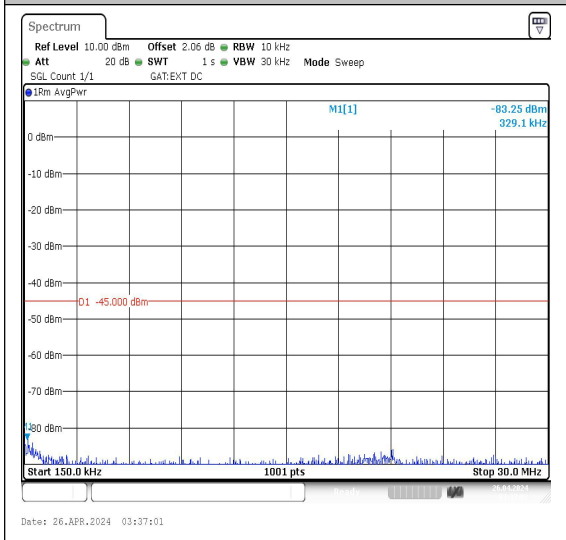

Band41_20MHz_QPSK_40690_1RB#0_20000~27000_20000~27000

Band41_20MHz_16QAM_40690_1RB#0_0.009~0.15_0.009~0.15

Band41_20MHz_QPSK_40690_1RB#0_0.15~30_0.15~30

Band41_20MHz_16QAM_40690_1RB#0_30~1000_30~1000

Band41_20MHz_QPSK_41140_1RB#0_20000~27000_20000~27000

Band41_20MHz_16QAM_41140_1RB#0_0.009~0.15_0.009~0.15

Band41_20MHz_16QAM_41140_1RB#0_0.15~30_0.15~30

Band41_20MHz_16QAM_41140_1RB#0_30~1000_30~1000

Band41_20MHz_16QAM_41140_1RB#0_1000~20000	Band41_20MHz_16QAM_41140_1RB#0_20000~27000
---	--