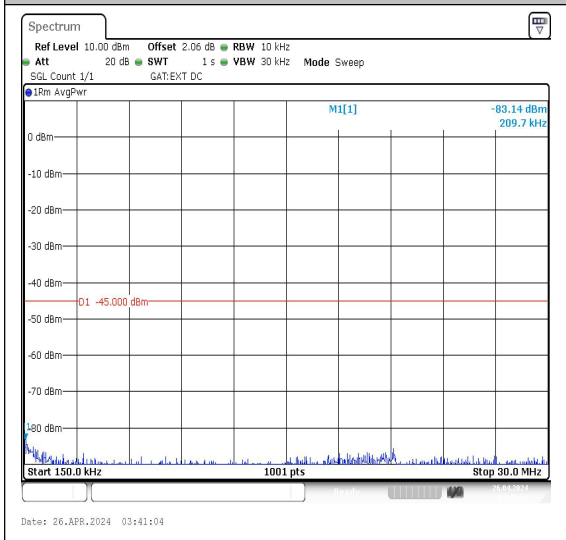

Band41_20MHz_QPSK_40690_1RB#0_20000~27000_20000~27000

Band41_20MHz_16QAM_40690_1RB#0_0.009~0.15_0.009~0.15

Band41_20MHz_QPSK_40690_1RB#0_0.15~30_0.15~30

Band41_20MHz_16QAM_40690_1RB#0_30~1000_30~1000

Band41_20MHz_QPSK_41140_1RB#0_20000~27000_20000~27000

Band41_20MHz_16QAM_41140_1RB#0_0.009~0.15_0.009~0.15

Band41_20MHz_16QAM_41140_1RB#0_0.15~30_0.15~30

Band41_20MHz_16QAM_41140_1RB#0_30~1000_30~1000

Band41_20MHz_16QAM_41140_1RB#0_1000~20000	Band41_20MHz_16QAM_41140_1RB#0_20000~27000
---	--