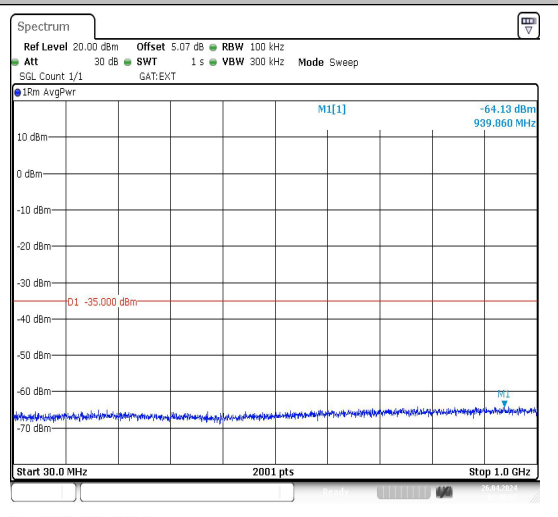

Band41_15MHz_16QAM_41165_1RB#0_0.15~30_0.15~30

Band41_15MHz_16QAM_41165_1RB#0_0.009~0.15_0.009~0.15