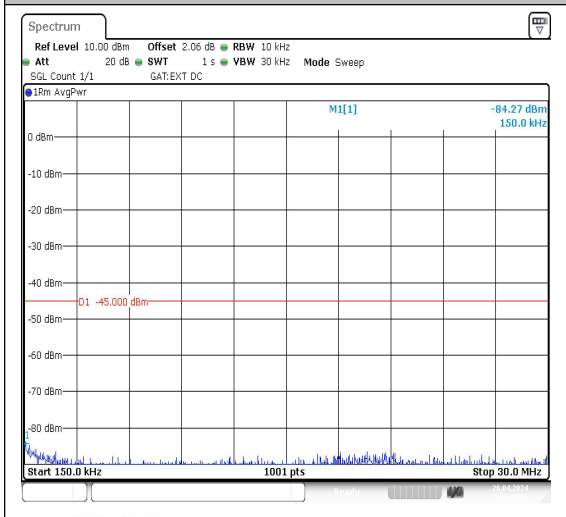

Band41_15MHz_QPSK_41165_1RB#0_20000~27000_20000~27000

Band41_15MHz_QPSK_41165_1RB#0_0.15~30_0.15~30