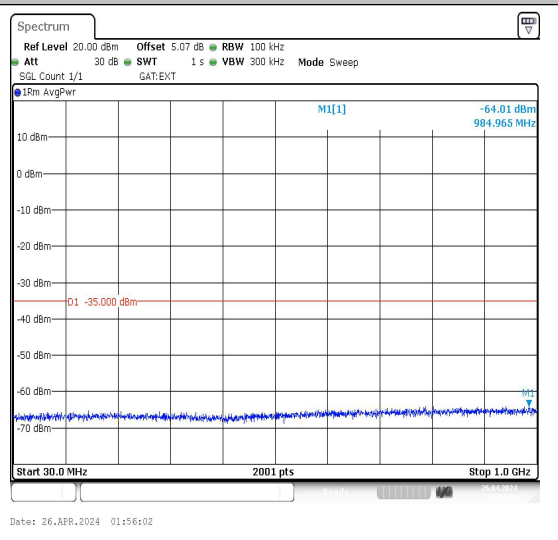

Band41_10MHz_QPSK_41190_1RB#0_20000~27000

Band41_10MHz_16QAM_41190_1RB#0_0.009~0.15

Band41_10MHz_16QAM_41190_1RB#0_0.15~30

Band41_10MHz_16QAM_41190_1RB#0_30~1000