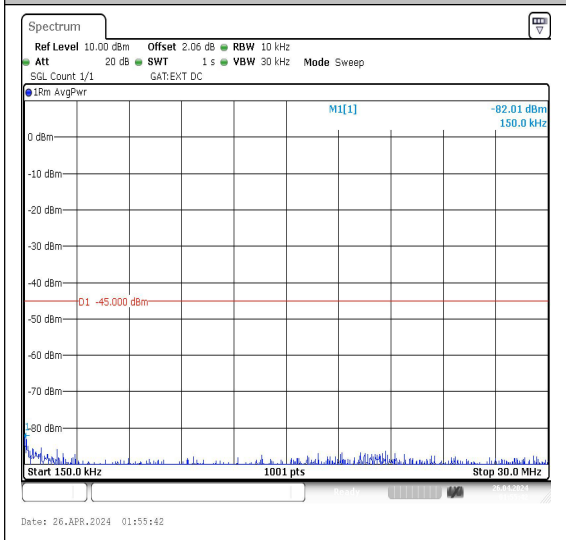

Band41_10MHz_QPSK_41190_1RB#0_20000~27000

Band41_10MHz_16QAM_41190_1RB#0_0.009~0.15

Band41_10MHz_16QAM_41190_1RB#0_0.15~30

Band41_10MHz_16QAM_41190_1RB#0_30~1000